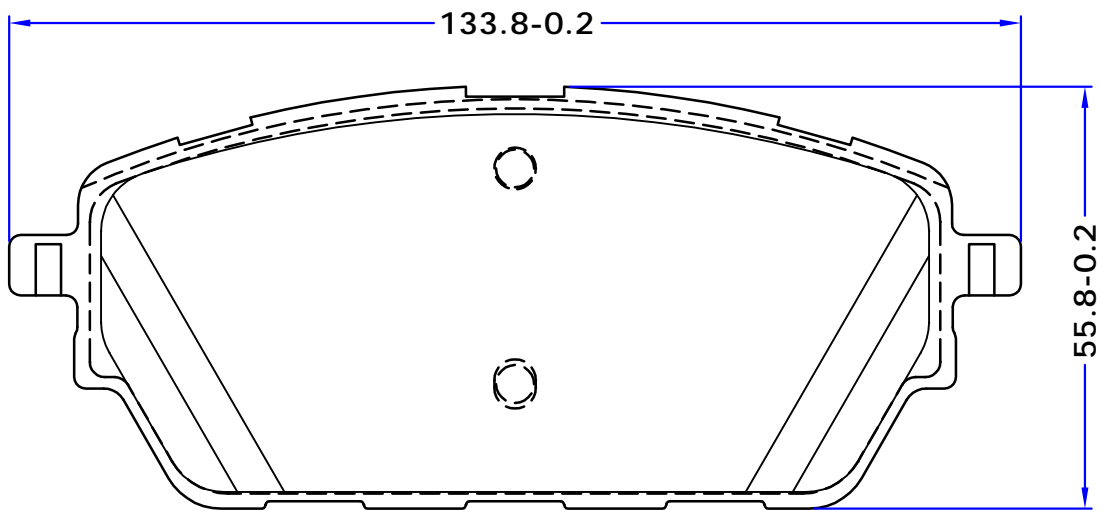

PARS LENT

BRAKE PADS

PL 80179

WVA No. : .....

THK : 18.8 mm

BAHMAN MOTOR (HAVAL H2)

4X

8X

8X

SET : 1 INNER PIECE WITH WEAR INDICATOR SPRING AND RIGHT STAINLESS STEEL SHIM
1 INNER PIECE WITH WEAR INDICATOR SPRING AND LEFT STAINLESS STEEL SHIM
2 OUTER PIECES