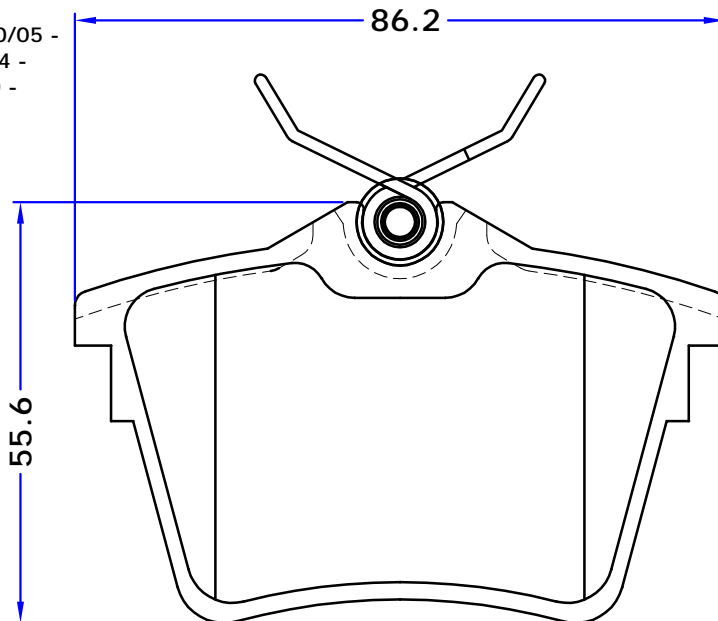

SUMITOMO

F

OE REF:
KIA

581013EE00
581013EE01

- 2 OUTER PIECES
- 1 INNER PIECE WITH RIGHT WEAR INDICATOR SPRING
- 1 INNER PIECE WITH LEFT WEAR INDICATOR SPRING

PL 24135

WVA No. : 24135

THK : 17.5 mm

CITROËN :
C5 (RD_), 02/08 -
C5 Break (TD_), 02/08 -
PEUGEOT :
407 (6D_), 05/04 -
407 Coupe (6C_), 10/05 -
407 SW (6E_), 05/04 -
607 (9D, 9U), 01/00 -