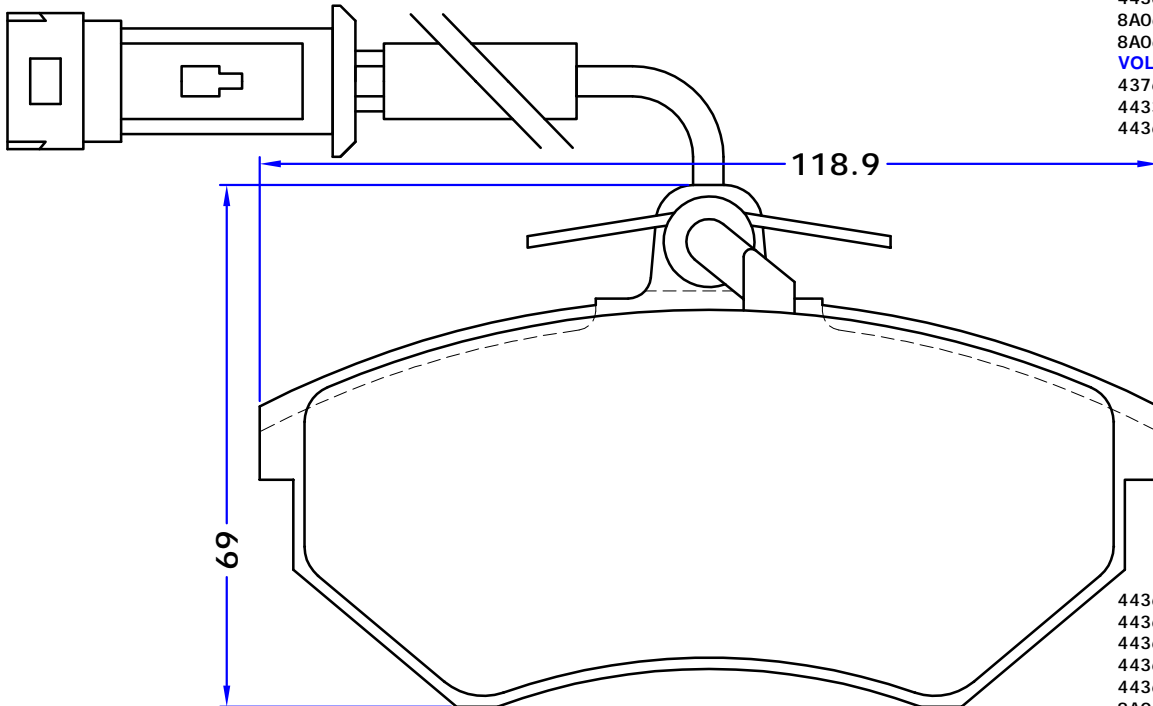

2 PIECE WITH WEAR INDICATOR WIRE
2 PIECES WITHOUT WEAR INDICATOR WIRE