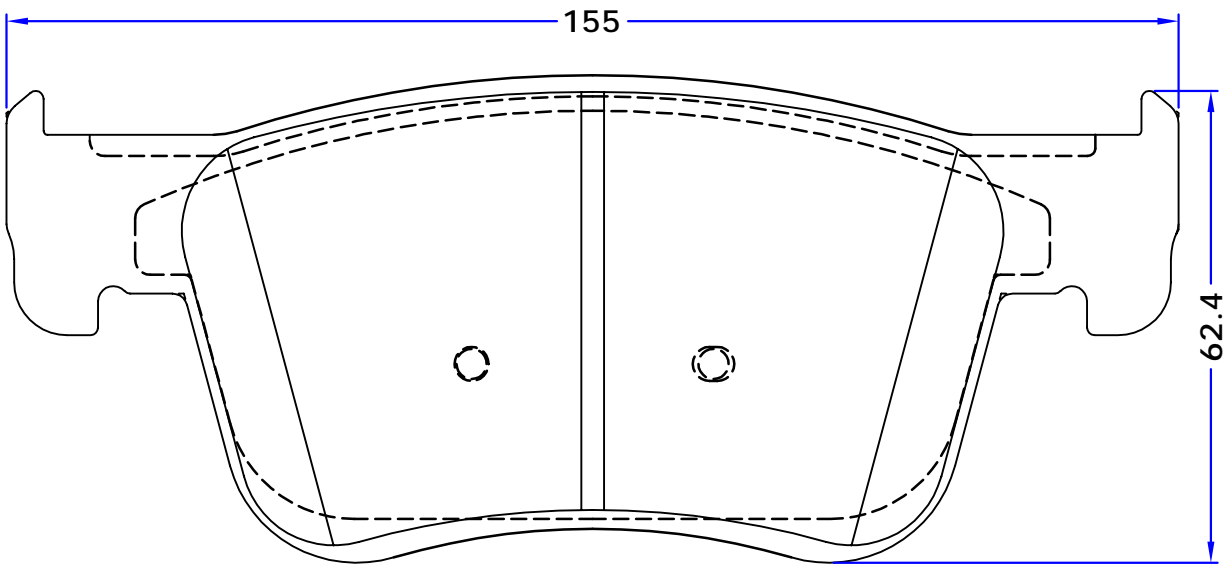

PARS LENT

BRAKE PADS

PL 80185

WVA No. : 80185

THK : 19 & 19.7 mm

BAHMAN MOTOR (HAVAL H6)

SET: 2 OUTER PIECES
2 INNER PIECES WITH PISTON LOCATOR SPRING AND WEAR INDICATOR SPRING