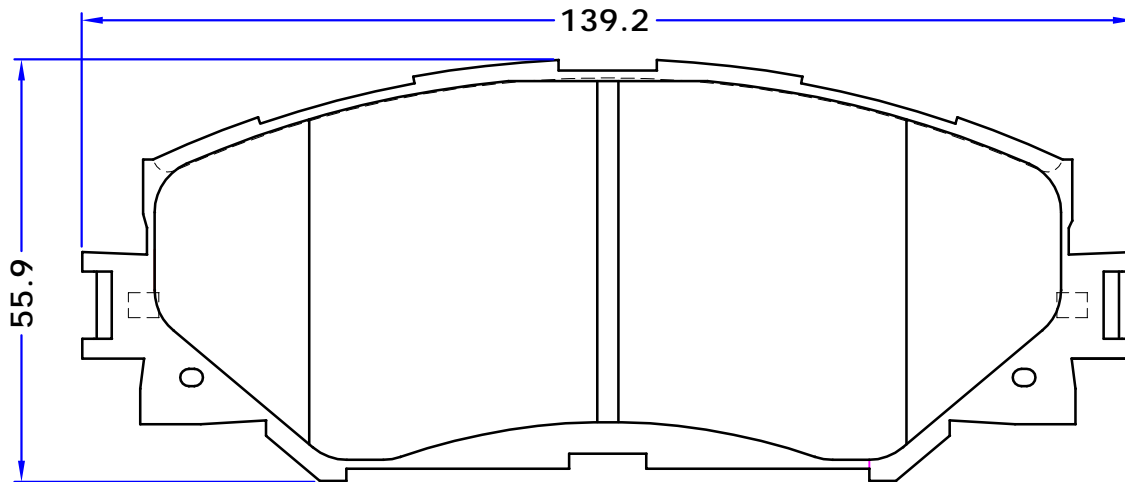

PARS LENT

BRAKE PADS

PL 24336

WVA No. : 24336

THK : 17.4 mm

LEXUS (HS (ANF10), 07/09 -)
SCION (xB Estate, 09/06 -xD Hatchback, 09/07)
SUBARU (TREZIA, 03/11 -)
TOYOTA
AURIS (_E15_), 10/06 - 09/12 ,COROLLA Saloon (_E12_), 03/01 - 03/08
COROLLASaloon (_E15_), 10/06 -COROLLA Saloon (_E18_, ZRE17_), 06/13 -
MATRIX (_E14_), 01/08 -
RAV 4 III (_A3_), 06/05 -
RAV 4 IV (_A4_), 12/12 -
URBAN CRUISER (_P1_), 07/07 -
VERSO S (_P12_), 11/10 -
YARIS/VITZ (_P13_), 12/10 -

AKEBONO

4 PIECES

OE REF :
TOYOTA
0446502220
0446502240
0446502310
0446502400
0446512610
0446542160
044654216079
0446542200
04465D8000
04465YZZDR

PL 24337

WVA No. :24337

THK : 17.6 mm

PONTIAC (VIBE Estate, 09/08 - 12/10)
SCION (iM Hatchback, 09/15 -tC Coupe, 09/10 -)
TOYOTA
AURIS (_E15_), 10/06 - 09/12
AURIS (_E18_), 10/12 -
AURIS TOURING SPORTS (_E18_), 07/13 -
MATRIX (_E14_), 01/08 -
MIRAI (JPD1_), 10/14 -
PRIUS PLUS (_W4_), 05/11 -
RAV 4 III (_A3_), 06/05 -
RAV 4 IV (_A4_), 12/12 -
VERSO (_R2_), 04/09 -

Advics