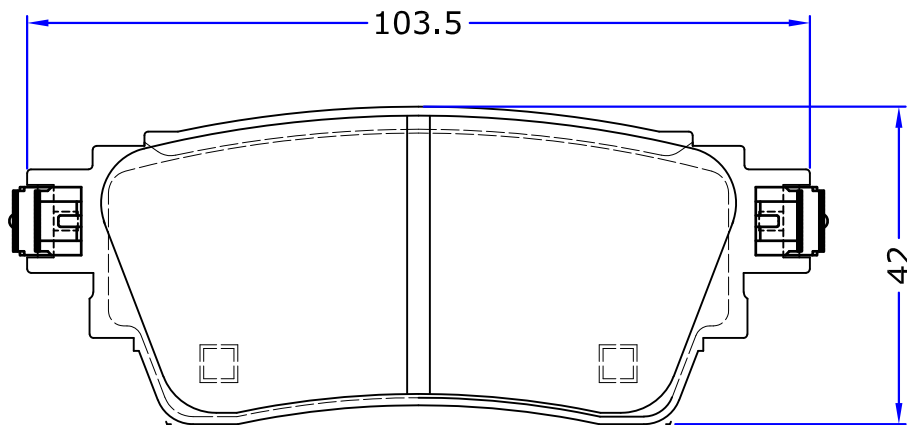

PARS LENT

BRAKE PADS

PL22864

WVA No. : 22864

THK : 14.6 mm

MITSUBISHI

ECLIPSE CROSS (GK_), 10/17 -
OUTLANDER III (GG_W, GF_W, ZJ, ZL, ZK), 08/12 -

MITSUBISHI (GAC)

ECLIPSE CROSS, 11/18 -
OUTLANDER (GF_W), 08/16 -

8X

SET : 4 PIECES WITH 2 WEAR INDICATOR SPRINGS

OE REF :
MITSUBISHI (GAC)
4605B560
MITSUBISHI
4605B560
4605B562
4605B989