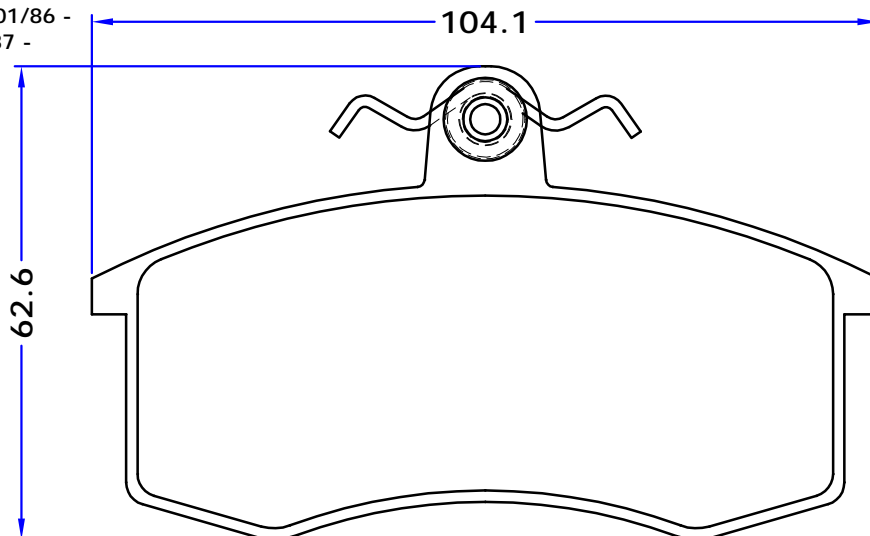

ZAZ

TAVRIA (1102), 01/89 -

LUCAS

OE REF:

LADA

21083501089
21083501090
21100350108000
21103501080

4 PIECES