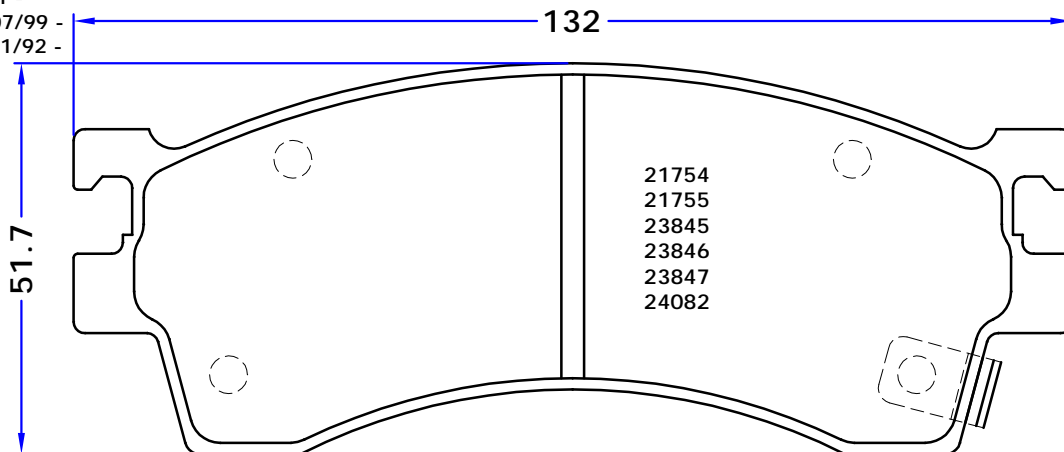

MAZDA

323 F/P Mk VI (BJ), 09/98 - 05/04

323 S Mk VI (BJ), 05/98 - 05/04

626 Mk IV (GE), 08/91 - 06/97

626 Mk IV Hatchback (GE), 08/91 - 04/97

626 Mk V (GF), 05/97 - 10/02

626 Mk V Estate (GW), 01/98 - 10/02

626 Mk V Hatchback (GF), 05/97 - 10/02

MX-6 (GD), 10/87 - 01/97

MX-6 (GE), 07/91 -

PREMACY (CP), 07/99 -

XEDOS 6 (CA), 01/92 -