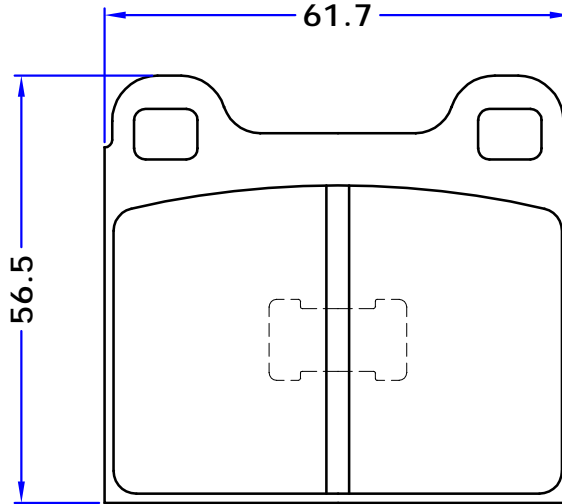

PL 20228

WVA No. : 20228

THK : 15 mm

AUDI

50 (86), 08/74 - 07/78
80 (80, 82, B1), 05/72 - 07/78
80 (81, 85, B2), 08/78 - 08/86
100 (C1), 11/68 - 07/76

VOLKSWAGEN

DERBY (86), 02/77 - 09/81
DERBY (86C, 80), 08/81 - 12/84
GOLF Convertible (155), 01/79 - 08/93
GOLF (17), 04/74 - 12/85
JETTA (16), 08/78 - 02/84
PASSAT (32B), 11/79 - 06/89
PASSAT Variant (32B), 08/80 - 06/89
PASSAT Variant (33), 05/73 - 10/81
POLO (86), 03/75 - 09/81
POLO (86C, 80), 10/81 - 09/94
POLO CLASSIC (86C, 80), 01/85 - 09/94
POLO Coupe (86C, 80), 10/81 - 09/94
SANTANA (32B), 08/81 - 12/85

TEVES

OE REF:

AUDI
171698151E
811698151
823698151
823698151A
861698151
861698151A
861698151E
891698151
SEAT
171698151E
811698151
823698151
823698151A
861698151
861698151A
861698151E
891698151
171698151E
811698151
823698151
823698151A
861698151
861698151A
861698151E
891698151
VOLKSWAGEN
171698151E
811698151
823698151
823698151A
861698151
861698151A
861698151E
891698151