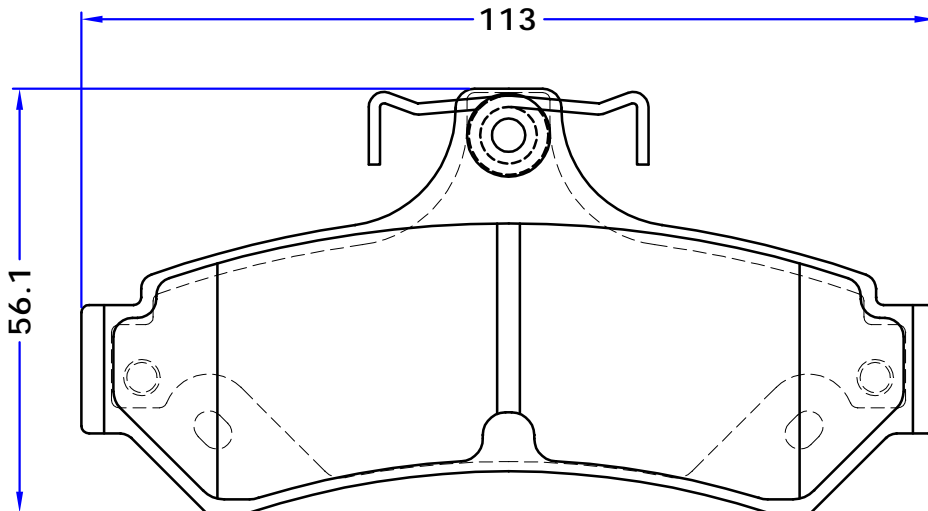

CAMRY Saloon (_V4_), 01/06 - 09/11

CAMRY Saloon (_V5_), 09/11 -

4 PIECES

LUCAS

OE REF :
TOYOTA
 0446606080

PARS LENT

BRAKE PADS

PL 80138