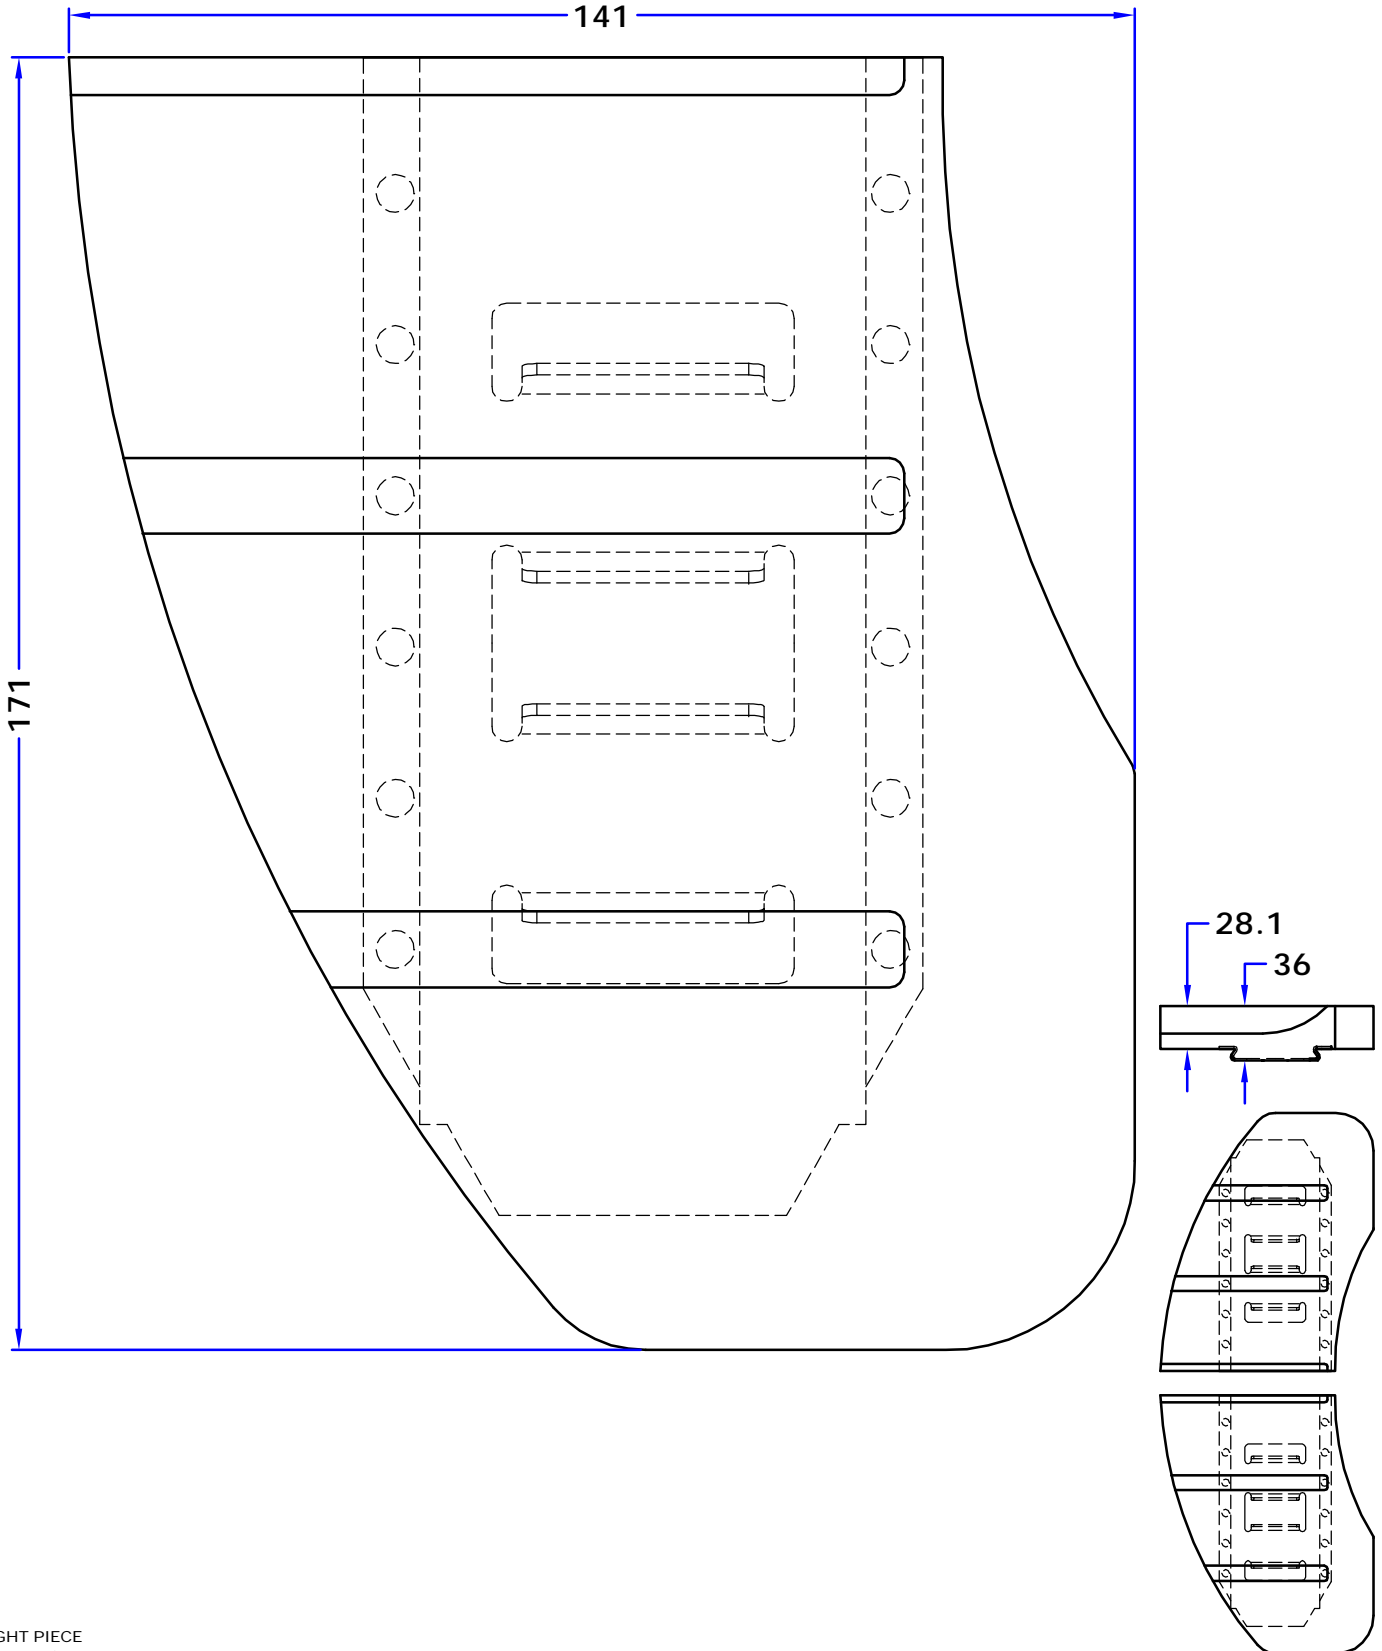

PARS LENT

BRAKE PADS

PL 70046-3

WVA No. : -----

THK : 28.1 mm

RAILWAY (METRO)

- 1 RIGHT PIECE
- 1 LEFT PIECE

RAILWAY (METRO LOCOMOTIVES)