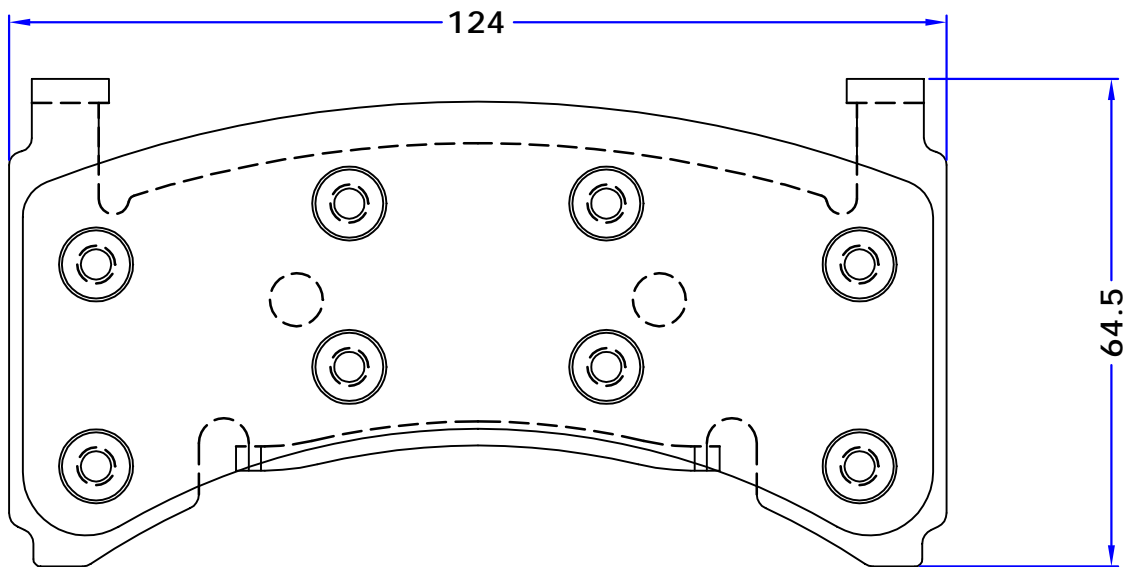

PARS LENT

BRAKE PADS

PL 60099

WVA No. : .....

THK : 14.6 & 12.8 mm

CHEVROLET (S10)