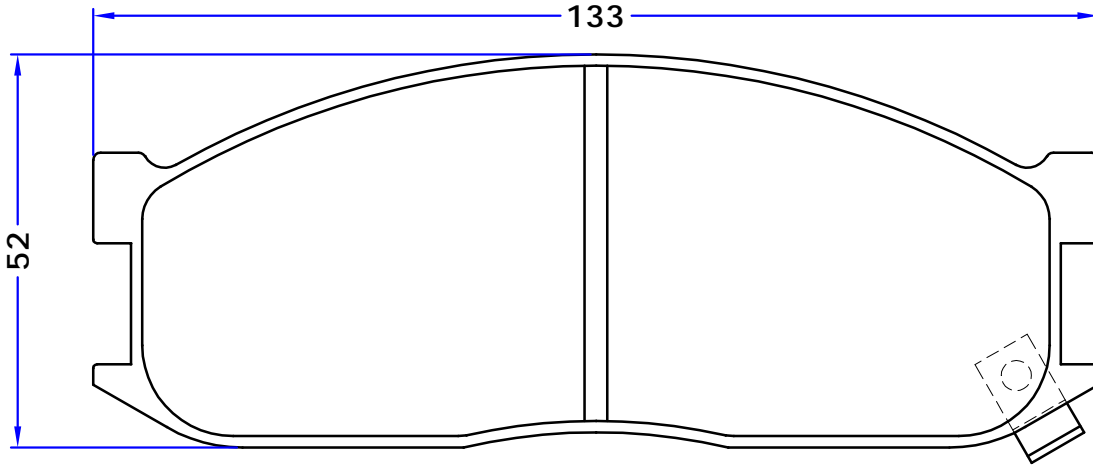

PARS LENT

BRAKE PADS

PL 20191

WVA No. : 20002,20191,20192

THK : 15 mm

FORD

ECONOVAN (KBA, KCA), 03/86 - 03/92
ECONOVAN Box (KAA), 05/85 - 03/92

KIA

BESTA Box, 02/96 -

MAZDA

BONGO Bus (SR1), 01/84 - 05/94
BONGO FIENDEE MPV (SG), 06/95 - 09/99
E-SERIE Box (SR2), 01/84 - 07/04
E-SERIE Bus, 03/91 - 05/03
E-SERIE Platform/Chassis (SD1), 01/83 - 07/99

AKEBONO

OE REF:

- **FORD**
- 3250077
- 3256541
- **KIA**
- 07K1F3328Z
- 0K70Y3328Z
- 0K71E3328Z
- **MAZDA**
- S08349280
- S08349280A
- S23149280
- S23149280A
- S2YA3323Z
- S2YA3328Z
- SA8349280A
- SA94492809A
- SE963325Z
- SE963328Z
- SE963328Z9A
- SF043328Z
- SF043328Z9A
- S08349280
- **MITSUBISHI**
- S2YA3323ZA
- S2YA3328ZA
- SA94492809Z

- 2 OUTER PIECES
- 1 INNER PIECE WITH RIGHT WEAR INDICATOR SPRING
- 1 INNER PIECE WITH LEFT WEAR INDICATOR SPRING

PL 20218

WVA No. : 20218

THK : 17.8 mm

NISSAN

LOCKHEED