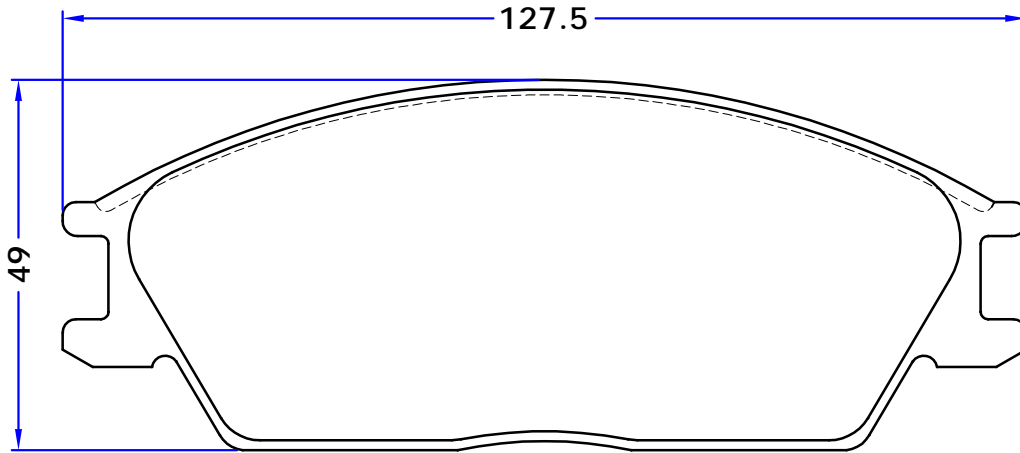

HYUNDAI

GETZ (TB), 08/02 -

PONY (X-2), 10/89 - 01/95

PONY / EXCEL Saloon (X-2), 01/90 - 01/95

S COUPE (SLC), 02/90 - 05/96

STELLAR (F31_, SF2_), 10/83 - 12/91

AKEBONO

OE REF: