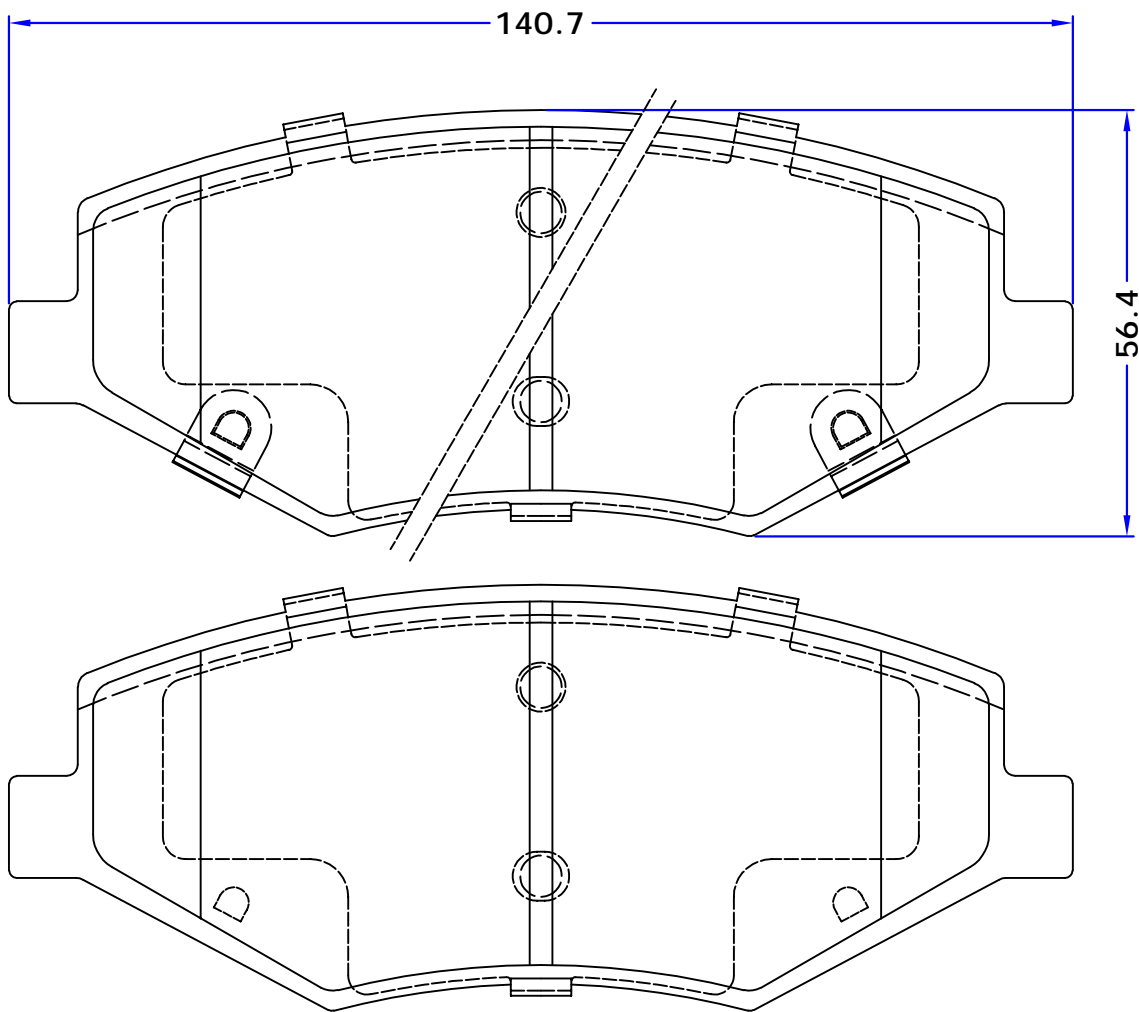

PARS LENT

BRAKE PADS

PL 80189

WVA No. : .....

THK : 16.7 mm

BYD (S6)

SET: 2 OUTER PIECES
2 INNER PIECES WITH WEAR INDICATOR SPRING

WWW.PARSLENT.COM