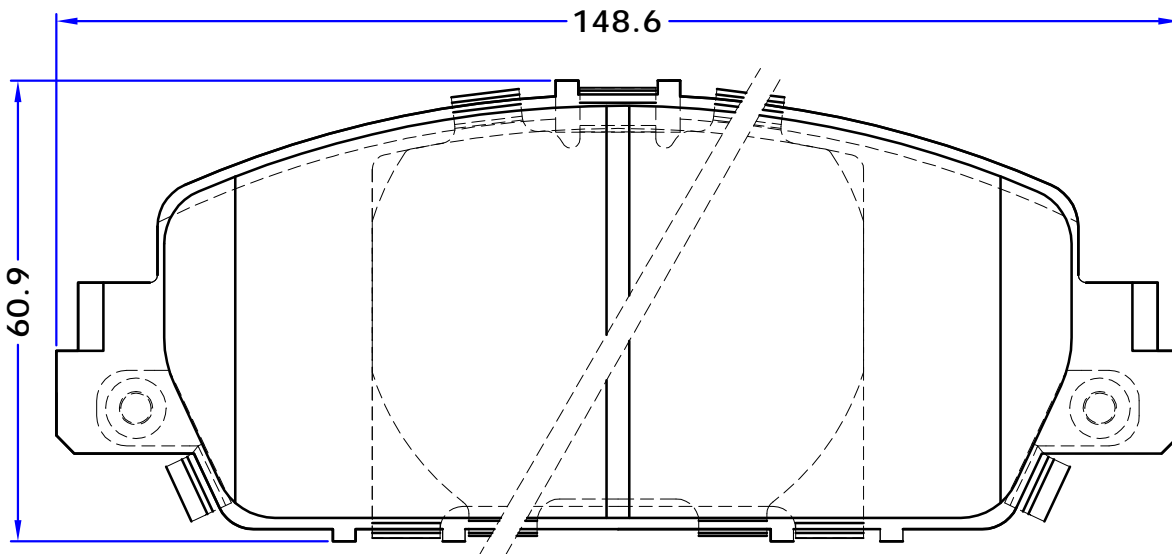

- 1 INNER PIECE WITH RIGHT WEAR INDICATOR SENSOR
- 1 INNER PIECE WITH LEFT WEAR INDICATOR SENSOR
- 2 OUTER PIECES

OE REF:
HONDA
45022T2GA00
45022T2GA01
45022T8MG00