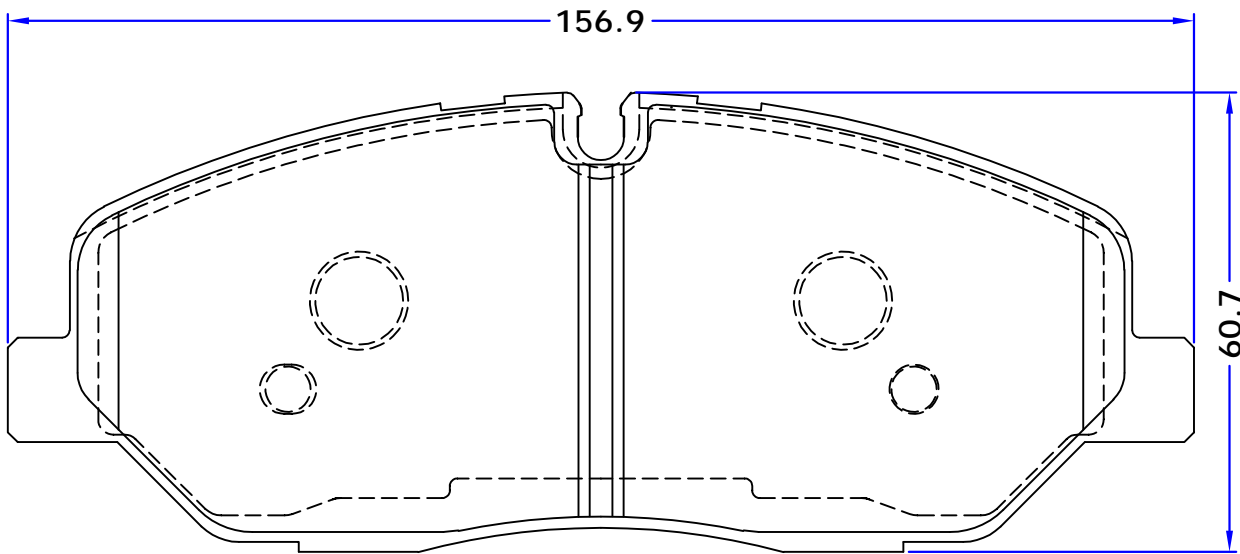

PARS LENT

BRAKE PADS

PL 22420

WVA No. :

THK : 21.5 mm

HYUNDAI (SORUSH DIESEL) (VAN H350)

SET: 2 OUTER PIECES
2 INNER PIECES

WWW.PARSLENT.COM