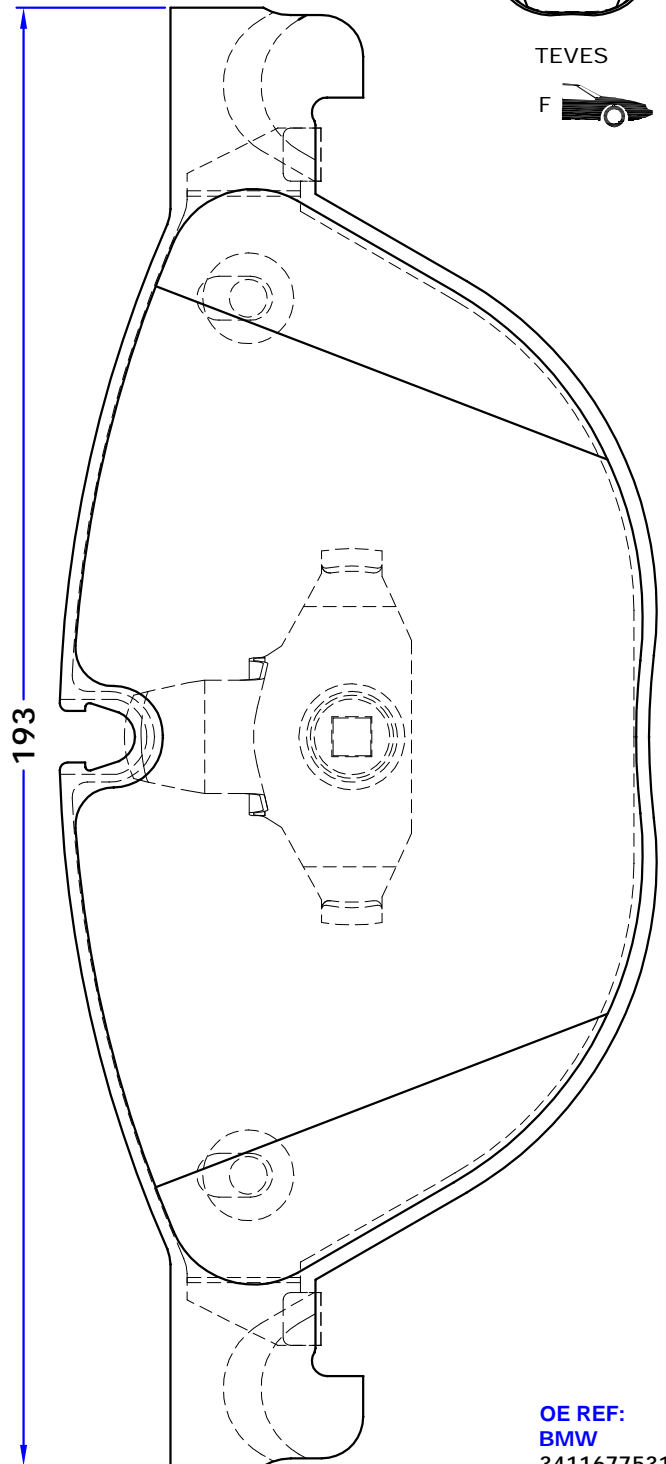

2 INNER PIECES
2 OUTER PIECES

OE REF:

BMW
34116775318
34116775322
34116793021
34116851269