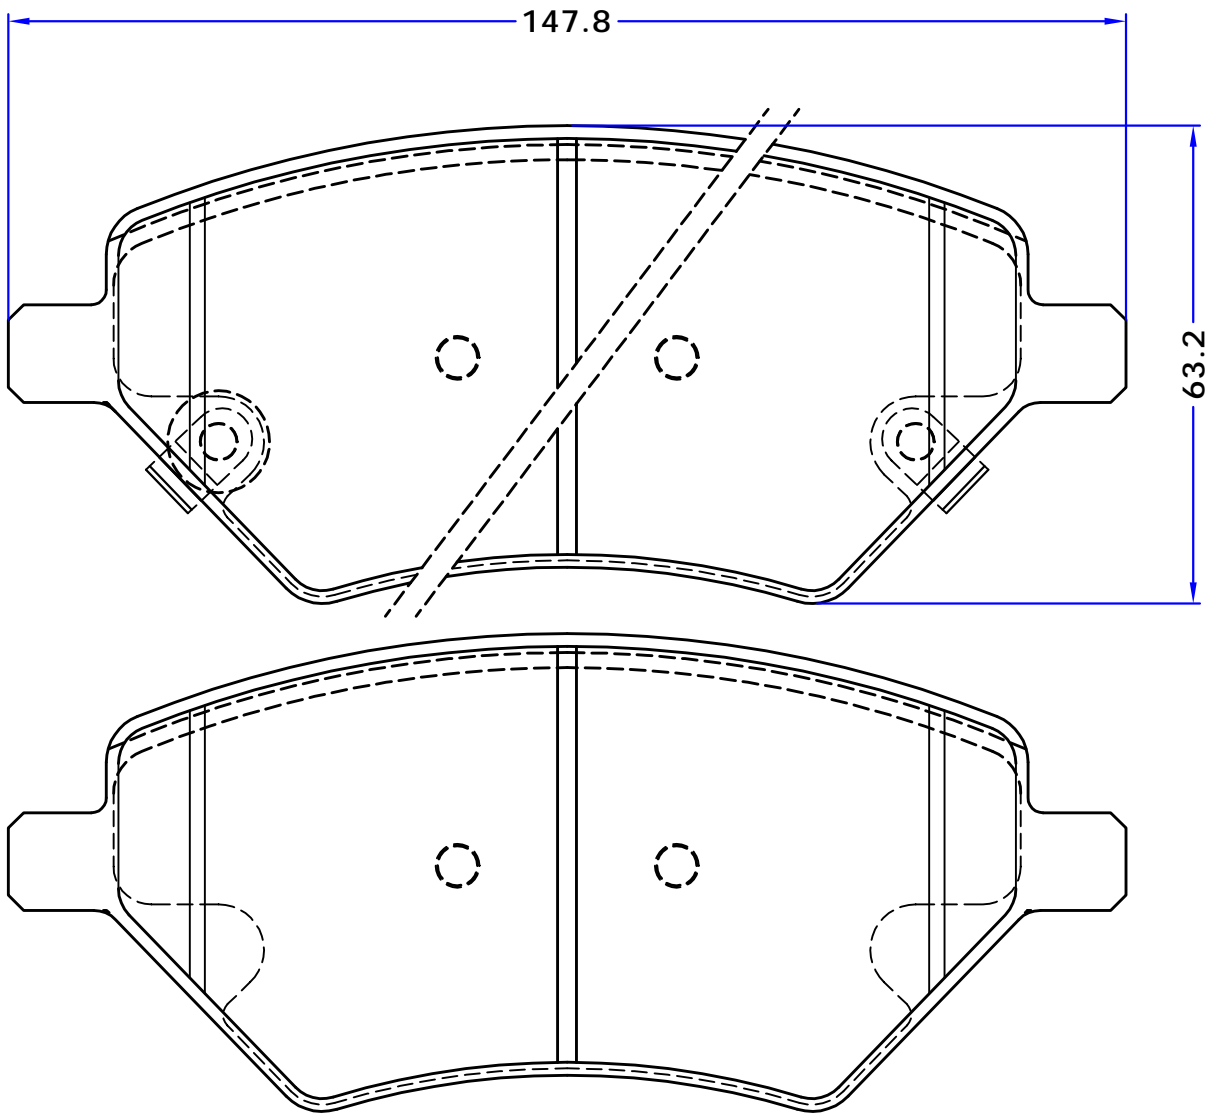

PARS LENT

BRAKE PADS

PL 80183

WVA No. : .....

THK : 17.7 mm

CHERRY (TIGGO 7)

SET: 2 OUTER PIECES
2 INNER PIECES WITH WEAR INDICATOR SPRING