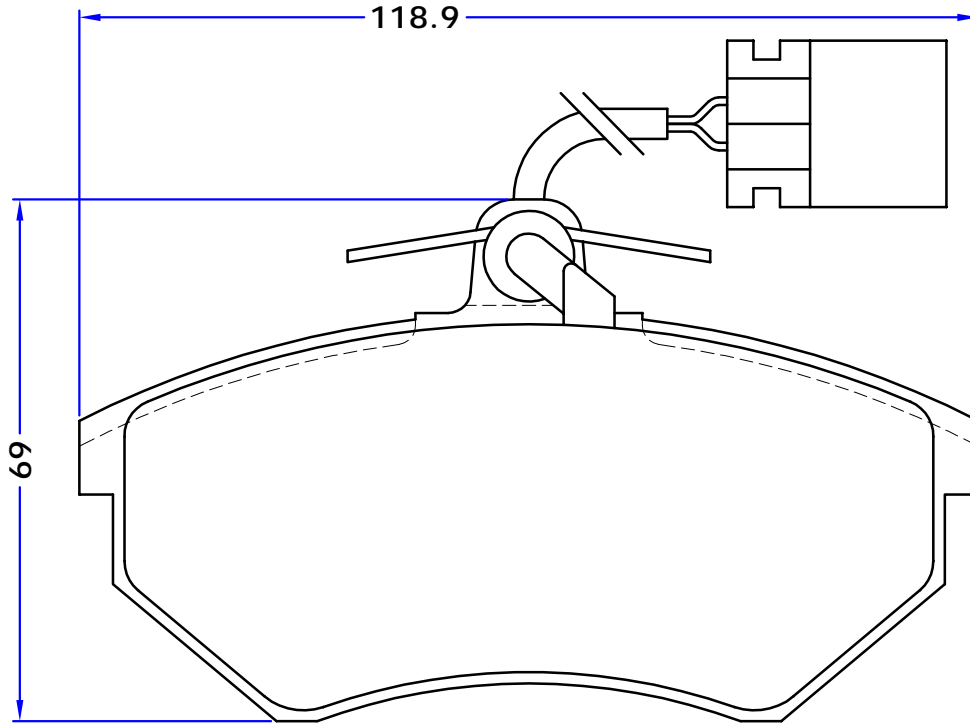

PARS LENT

BRAKE PADS

PL 20168-2

WVA No. : 20168 & 21366

THK : 19.5 mm

VOLKSWAGEN (GOLF III (1H1), 08/91 - 07/98, GOLF Mk III (1H1), 08/91 - 07/98
VENTO (1H2), 11/91 - 09/98, , JETTA III (1H2), VENTO (1H2), VENTO (1H2), 11/91 - 09/98)