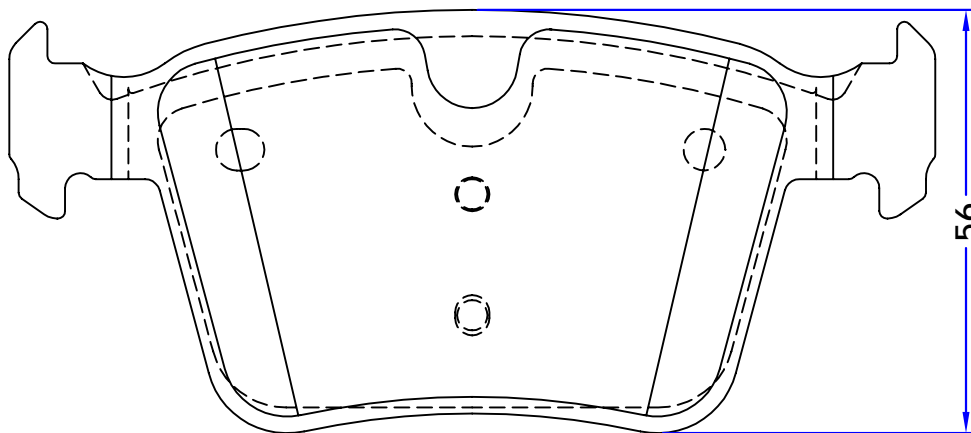

PL 22141

WVA No. : 22141

THK : 15.7mm

JAGUAR

E-PACE (X540), 09/17 -
F-PACE (X761), 09/15 -
XE (X760), 03/15 -
XF (X260), 05/15 -

LAND ROVER

DISCOVERY SPORT (L550), 09/14 -
RANGE ROVER EVOQUE (L538), 06/11 -
RANGE ROVER EVOQUE (L551), 12/18 -
RANGE ROVER VELAR (L560), 03/17 -

VOLVO

S90 II (234), 03/16 -
V90 II Estate (235, 236), 03/16 -
XC60 II (246), 03/17 -
XC90 II (256), 09/14 -

SET: 2 OUTER PIECES
2 INNER PIECES WITH PISTON LOCATOR SPRING

OE REF :
JAGUAR
T2H7439
T2H9989
LAND ROVER
LR061385
LR090707
LR095295
LR110327
LR123519
LR123595
VOLVO
31445621
31445622
31471265
31471266
32233035