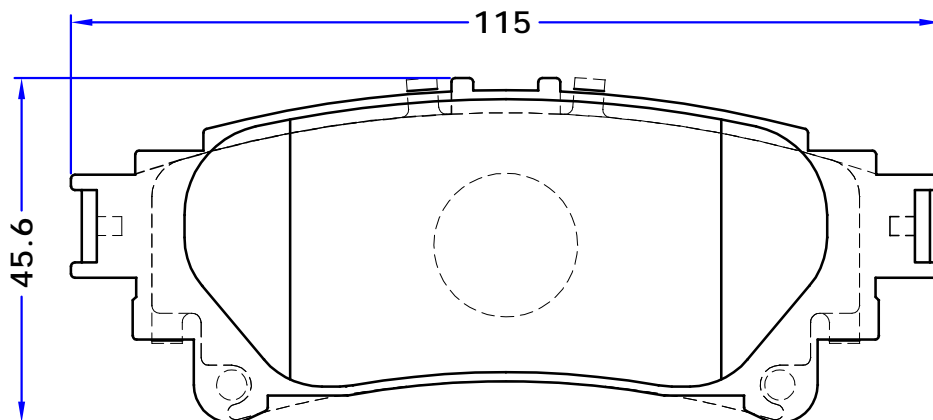

- 1 RIGHT PIECE WITH RIGHT WEAR INDICATOR SPRING
- 1 RIGHT PIECE WITHOUT WEAR INDICATOR SPRING
- 1 LEFT PIECE WITH LEFT WEAR INDICATOR SPRING
- 1 LEFT PIECE WITHOUT WEAR INDICATOR SPRING

4X

PL 80132

WVA No. : 24918

THK : 15.1 mm

LEXUS

RX (GGL1_, GYL1_, AGL1_), 12/08 - 10/15

TOYOTA

HIGHLANDER (_U5_), 03/13 -

MIRAI (JPD1_), 10/14 -

PRIUS PLUS (_W4_), 05/11 -

SIENNA (_L3_), 01/10 -

SIENNA Mini Cargo Van (_L3_), 01/10 - 08/14