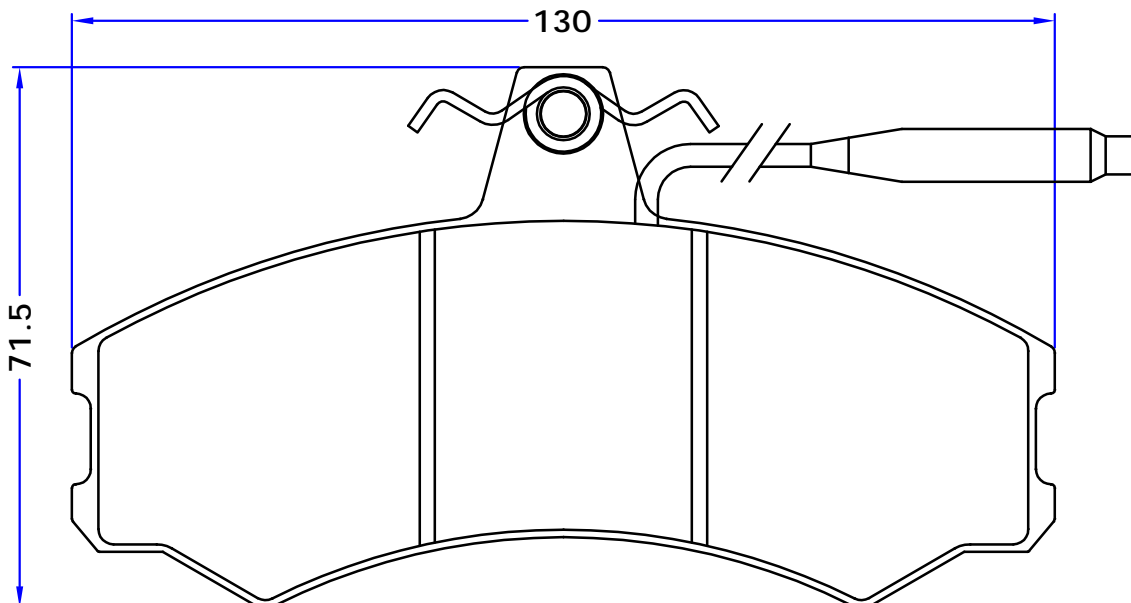

PL 20741

WVA No. : 20741

THK : 19 mm

CITROËN

C25 Box (280_, 290_), 07/81 - 03/94
C25 Bus (280_, 290_), 07/81 - 02/94
C25 Platform/Chassis (280_, 290_), 07/81 - 03/94

FIAT

DUCATO Box (280_), 01/82 - 08/90
DUCATO Box (290_), 03/89 - 05/94
DUCATO Panorama (280_), 07/82 - 08/90
DUCATO Panorama (290_), 01/90 - 05/94
DUCATO Platform/Chassis (280_), 07/82 - 08/90
DUCATO Platform/Chassis (290_), 03/89 - 05/94
TALENTO Box (290_), 03/89 - 03/94
TALENTO Bus (290_), 03/89 - 03/94
TALENTO Platform/Chassis (290_), 03/89 - 03/94

MULTICAR

M25, 01/78 - 12/92

PEUGEOT

J5 Box (280L), 09/81 - 09/90
J5 Box (290L), 09/90 - 03/94
J5 Bus (280P), 09/81 - 09/90
J5 Bus (290P), 09/90 - 03/94
J5 Platform/Chassis (280L), 09/81 - 09/90
J5 Platform/Chassis (290L), 09/90 - 03/94

VOLKSWAGEN

L 80, 07/95 - 12/00

LUCAS

OE REF:
FIAT

71770950
9939028
9940092
9941207
9945070

PEUGEOT

1611458680
424833
425028
425054
425106
95615159
95624970
95667764
E172164
E172571
ZF09937786
ZF09938205

2 PIECE WITH WEAR INDICATOR WIRE
2 PIECES WITHOUT WEAR INDICATOR WIRE