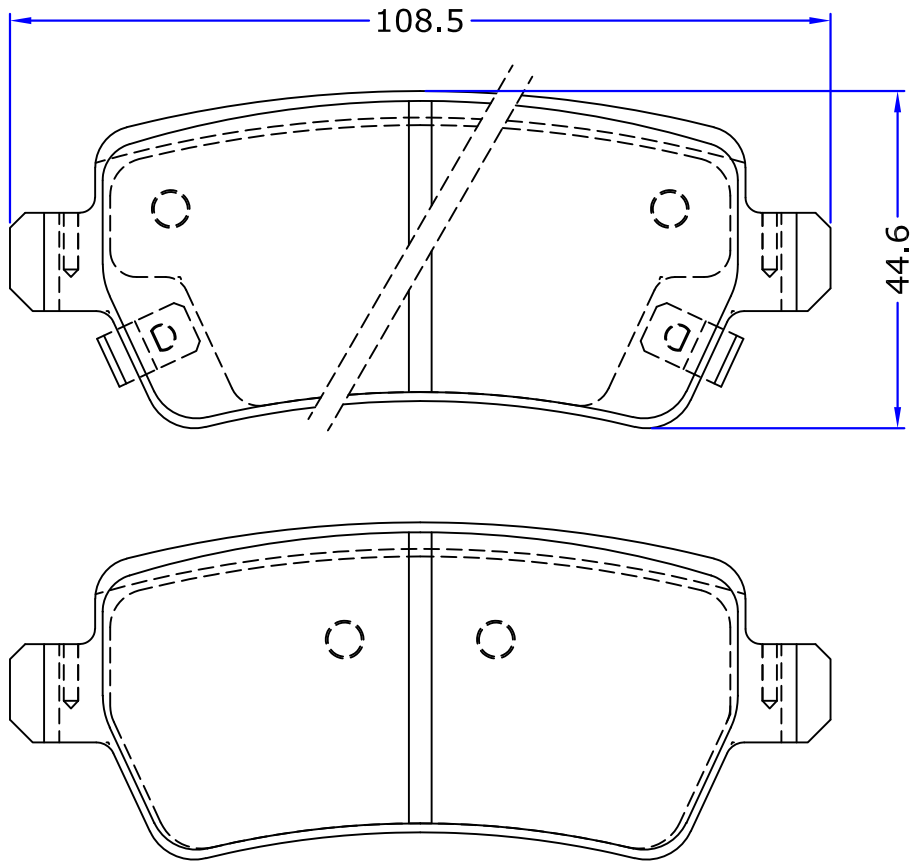

PARS LENT

BRAKE PADS

PL80204

WVA No. : .....

THK : 16.3 mm

FARDA.CO
(T5)

SET : 1 INNER PIECE WITH RIGHT WEAR INDICATOR SPRING
1 INNER PIECE WITH LEFT WEAR INDICATOR SPRING
2 OUTER PIECES