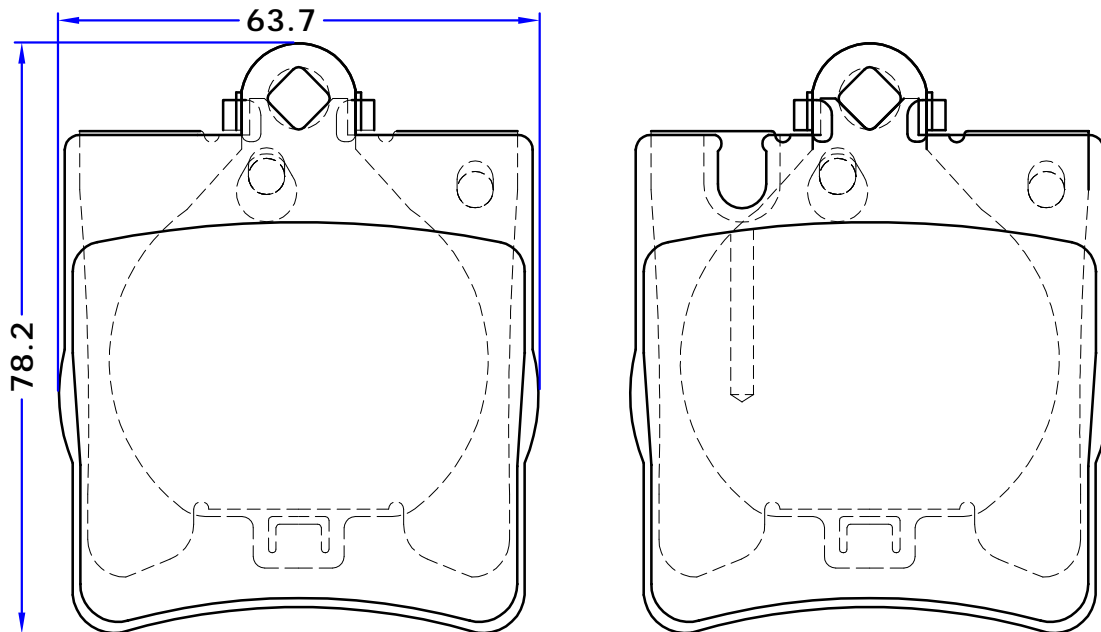

MERCEDES-BENZ

CLK (C208), 06/97 - 07/02_CLK Convertible (A208), 03/98 - 03/02 _E-CLASS (W210), 06/95 - 03/02
E-CLASS Estate (S210), 06/96 - 03/03 _S-CLASS Coupe (C215), 03/99 - 03/06 _Saloon (W124), 12/84 - 06/93
C-CLASS (W203), 05/00 _C-CLASS Coupe (CL203), 03/01 - 06/11 _C-CLASS T-Model (S203), 03/01 - 08/07
CLC-CLASS (CL203), 05/08 _CLK (C209), 06/02 - _CLK Convertible (A209), 02/03 _E-CLASS Convertible (A124),
05/93 - 03/98 _E-CLASS Coupe (C124), 06/93 - 06/97 _SLK (R171), 03/04 -