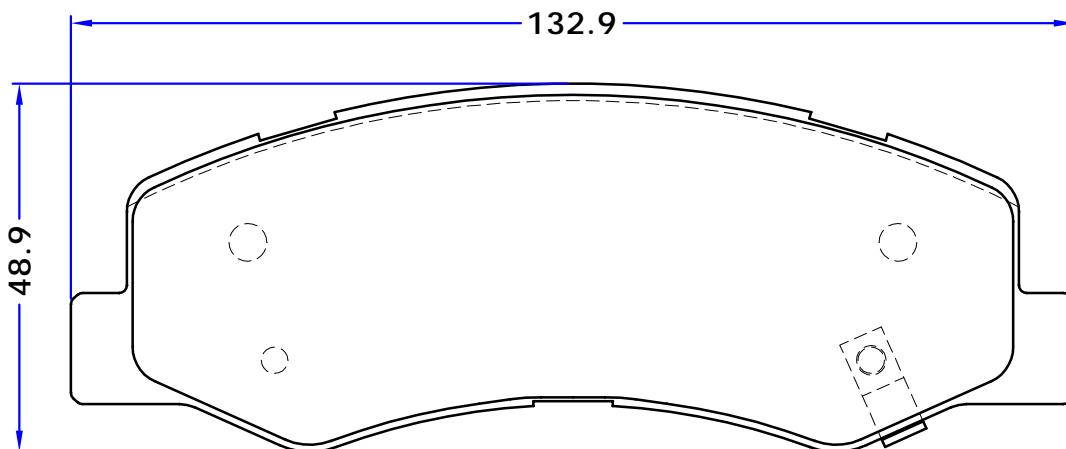

- 2 OUTER PIECES
- 1 INNER PIECE WITH RIGHT WEAR INDICATOR SPRING
- 1 INNER PIECE WITH LEFT WEAR INDICATOR SPRING