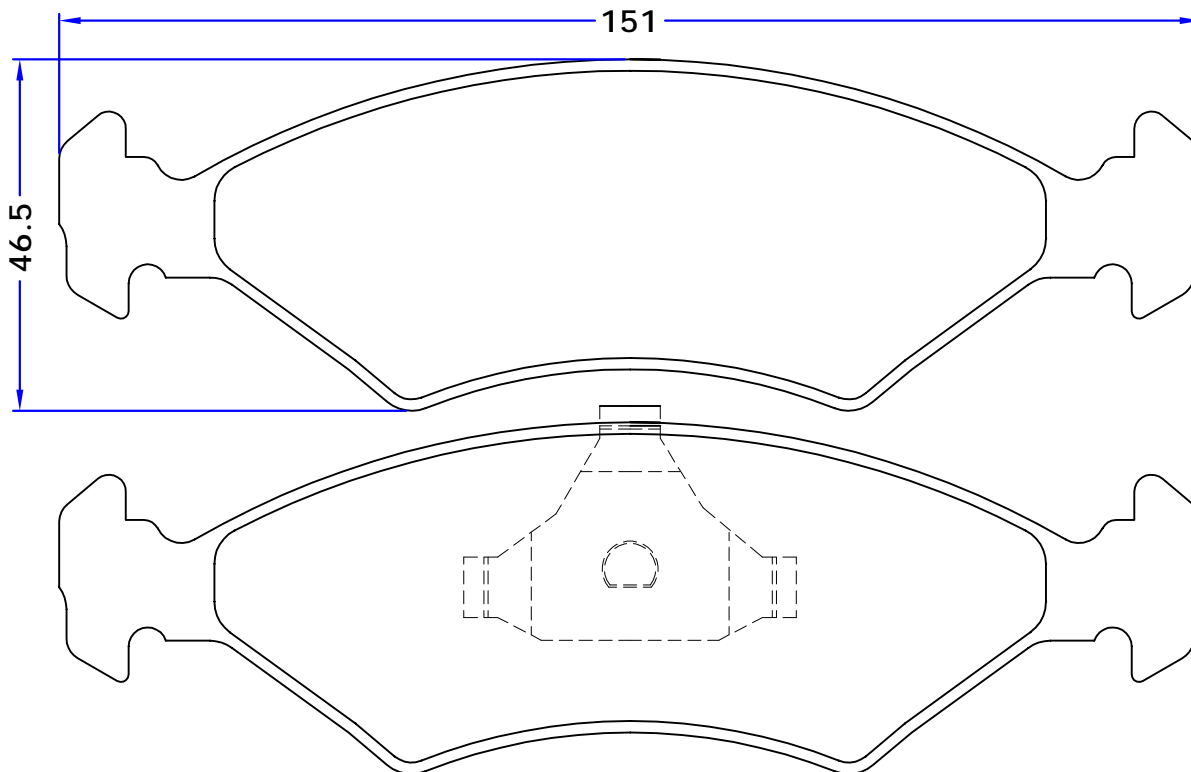

THK : 17.5 mm

FORD

- COURIER Box (F3L, F5L), 07/91 - 02/96
- COURIER Box (J5_, J3_), 02/96 -
- COURIER Box (JV_), 05/98 -
- ESCORT '81 Express (AVA), 01/81 - 02/86
- ESCORT '86 Express (AVF), 02/86 - 07/90
- ESCORT Mk III (GAA), 09/80 - 07/86
- ESCORT Mk III Convertible (ALD), 09/83 - 12/85
- ESCORT Mk III Estate (AWA), 09/80 - 12/85
- ESCORT Mk IV (GAF, AWF, ABFT), 10/85 - 10/90
- ESCORT Mk IV Convertible (ALF), 01/86 - 07/90
- ESCORT Mk IV Estate (AWF, AVF), 10/85 - 10/90
- FIESTA Box (FVD), 03/83 - 12/95
- FIESTA Mk II (FBD), 09/83 - 11/89
- FIESTA Mk III (GFJ), 01/89 - 01/97
- FIESTA Mk IV (JA_, JB_), 08/95 - 09/02
- FIESTA (GFBT), 05/76 - 08/83
- ORION Mk II (AFF), 12/85 - 07/90
- ORION (AFD), 07/83 - 03/86
- P 100 Mk II, 10/87 - 12/92
- PUMA (EC_), 03/97 - 06/02
- SIERRA (GBG, GB4), 01/87 - 02/93
- SIERRA Estate (BNC), 08/82 - 12/86
- SIERRA Estate (BNG), 01/87 - 02/93
- SIERRA Hatchback (GBC, GBG), 01/87 - 03/93

KIA

- MENTOR (FA), 01/95 - 10/97
- MENTOR Saloon (FA), 09/93 - 10/97

MAZDA

- 121 Mk III (JASM, JBSM), 03/96 -

MAZDA

TVR

- CHIMAERA, 11/92 -
- GRIFFITH (TCT_), 01/90 -

TEVES

FORD

- 1010503
- 1030602
- 1039106
- 1042688
- 1064763
- 1079920
- 118589
- 1595523
- 1619209
- 1659935
- 178479
- 5015919
- 5018194
- 5018899
- 5023994
- 6095773
- 6117994
- 6121696
- 6127520
- 6130483
- 6132807
- 6136893
- 6144685
- 6158945
- 6166952
- 6174117
- 6174786
- 6178479
- 6178480
- 6189145
- 6511773
- 6704268
- 87FX2K021GA
- 89BB2K021AB
- 96FB2K021BA
- 97FB2K021BA
- 98FB2K021BA
- **KIA**
- OK20A3323Z
- **MAZDA**
- 1E063323Z
- 1E063323ZA
- 1E063323ZB
- **MITSUBISHI**
- 1E063323ZA

- 1 INNER PIECE WITH RIGHT SPRING LOCATOR PISTON
- 1 INNER PIECE WITH LEFT SPRING LOCATOR PISTON
- 2 OUTER PIECES WITHOUT PISTON LOCATOR SPRING