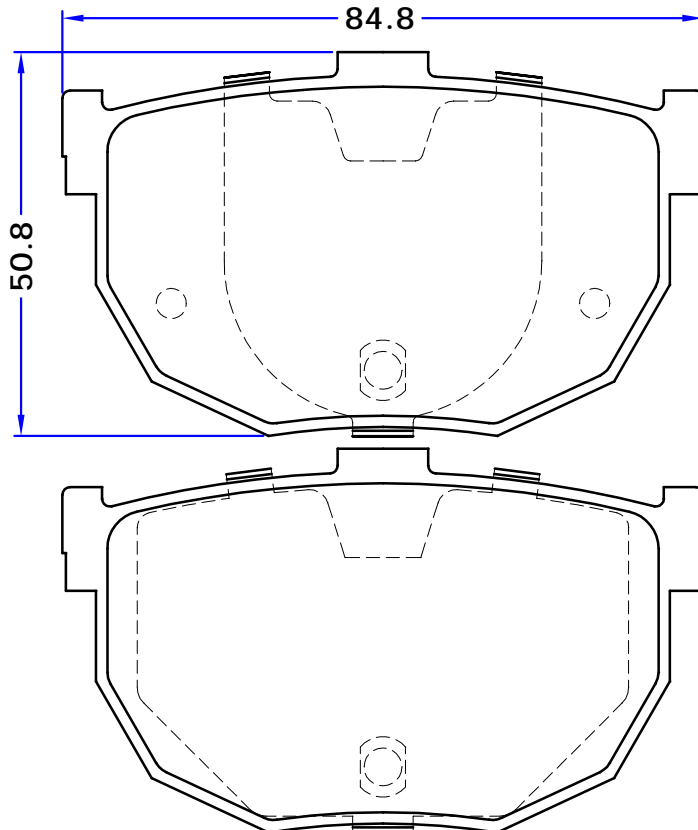

- 2 INNER PIECES
- 2 OUTER PIECES