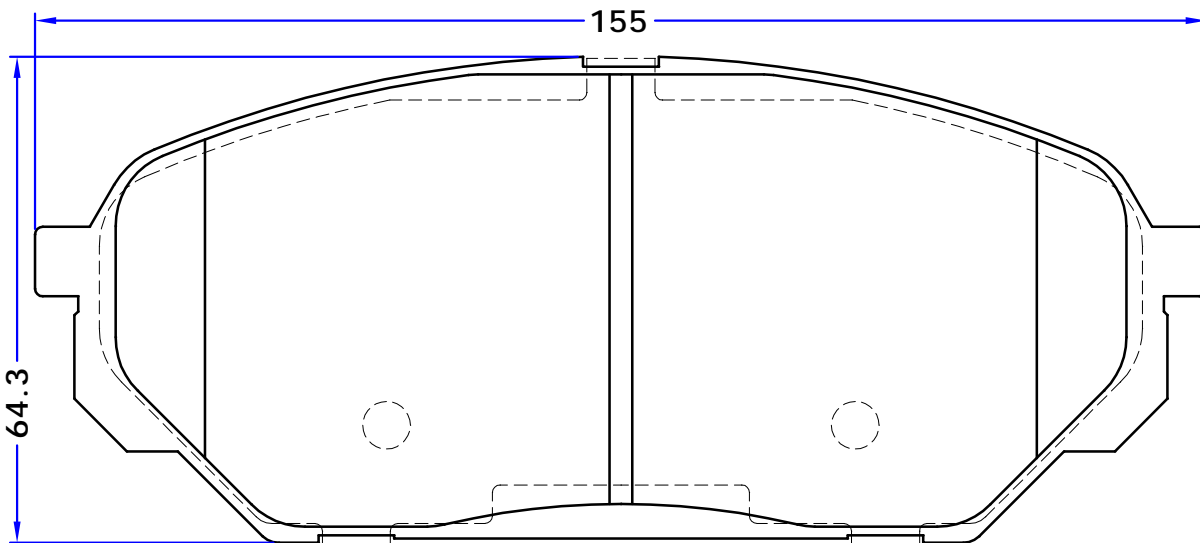

THK : 16.9 mm

HYUNDAI

ix55, 09/06 -

VERACRUZ, 09/06 -

2 OUTER PIECES

1 INNER PIECE WITH RIGHT WEAR INDICATOR SPRING

1 INNER PIECE WITH LEFT WEAR INDICATOR SPRING

AKEBONO