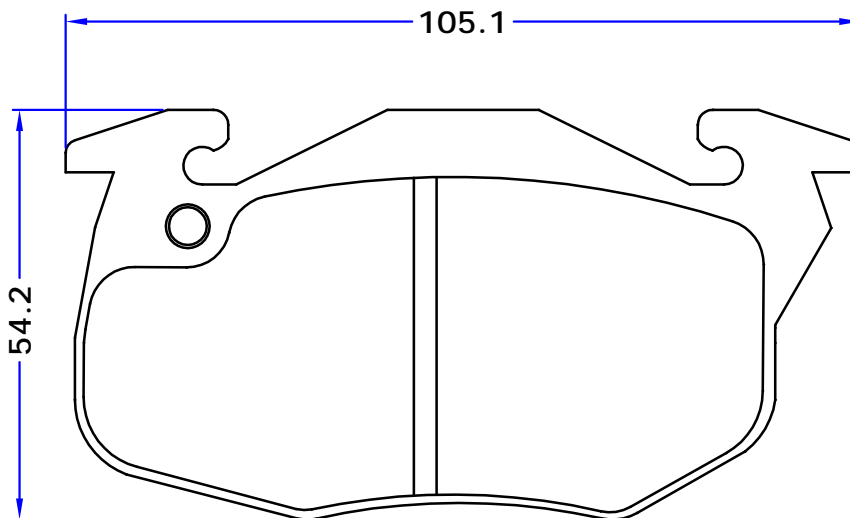

PL 21061

WVA No. : 20906 & 21061

THK : 18 mm

PEUGEOT (GL)

- 1 RIGHT PIECE
- 1 RIGHT PIECE WITH WEAR INDICATOR WIRE
- 1 LEFT PIECE
- 1 LEFT PIECE WITH WEAR INDICATOR WIRE

2X

BENDIX

PARS LENT