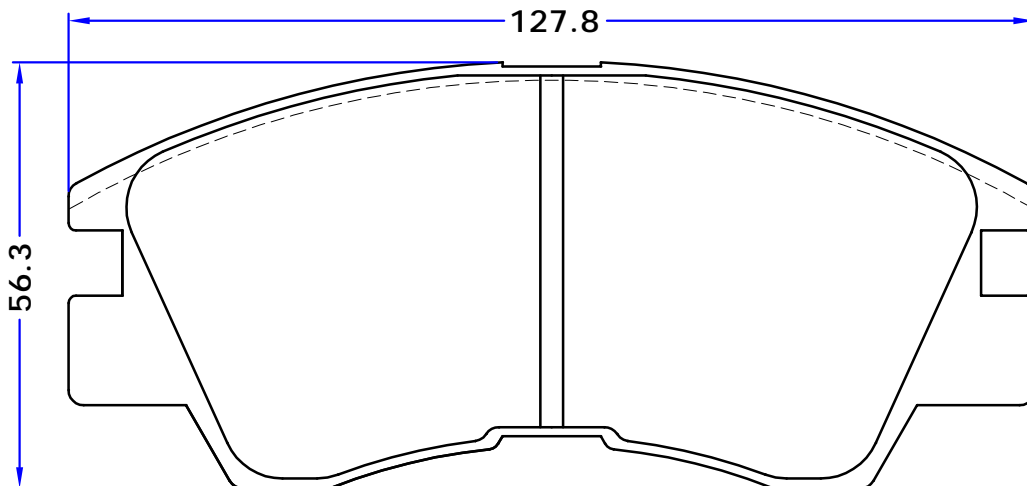

2 OUTER PIECES

1 INNER PIECE WITH RIGHT WEAR INDICATOR SPRING

1 INNER PIECE WITH LEFT WEAR INDICATOR SPRING