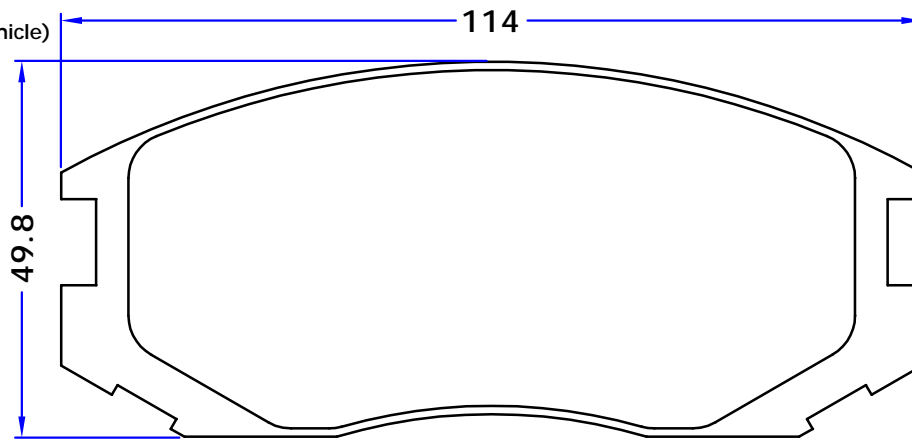

PARS LENT

BRAKE PADS

PL 21650

WVA No. : 21650

THK : 15 mm

DAIHATSU

EXTOL Box, 07/00 -EXTOL Bus (S22_, S23_), 07/00 -TERIOS (J1_), 05/97 - 10/05
TERIOS (J2_), 11/05 -TERIOS KID (J11_, J13_), 10/98 - 10/12

MITSUBISHI

COLT Mk III (C5_A), 10/86 - 05/92_COLT Mk IV (CA_A), 03/92 - 04/96_COLT Mk V (CJ_, CP_), 09/95 - 07/05
LANCER Mk III Estate (C1_V, C3_V), 09/85 - 06/92_LANCER Mk IV (C6_A, C7_A), 04/88 - 05/94
LANCER Mk IV Saloon (C6_A), 04/88 - 09/92_LANCER Mk V (CB/D_A), 06/92 - 07/96
LANCER Mk V Estate (CB_W, CD_W), 12/92 - 10/03_LANCER Mk VI (CJ-CP_), 09/95 - 09/99
MIRAGE Hatchback (CJ_A), 09/95 - 07/03_MIRAGE Hatchback (CJ_A, CL_A), 12/91 - 07/03
MIRAGE Saloon (CK_A), 09/95 - 07/03

PROTON

COMPACT (C9_M), 04/96 -GEN 2 (CM_), 06/04 -IMPIAN, 09/01 -JUMBUCK Pickup, 02/02 -
MPI Hatchback Hatchback (C2_A, C9_L), 10/88 - 11/96_MPI Sedan Saloon (C2_S), 01/89 - 11/96
SATRIA (C9_M), 03/96 -WIRA, 01/00 -WIRA (C9_S), 01/94 -WIRA Hatchback, 08/00 -WIRA Hatchback (C9_C,
C9_S), 01/94 -

TOYOTA

(RUSH Closed Off-Road Vehicle)