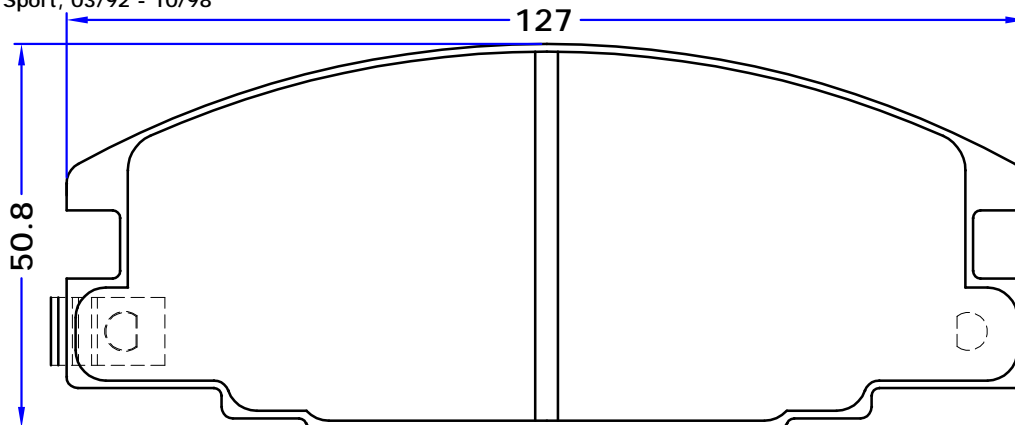

VAUXHALL

- BRAVA Pickup, 06/90 -
- FRONTERA Mk I (A), 03/92 - 10/98
- FRONTERA Mk I (A) Sport, 03/92 - 10/98

- 2 PIECES WITH RIGHT WEAR INDICATOR SPRING
- 2 PIECES WITH LEFT WEAR INDICATOR SPRING

AKEBONO

OE REF:

- **ISUZU**
- 8944611550
- 8944832200
- 8944832201
- 8971143000
- 8971143001
- 94461155
- 94483220
- **OPEL**
- 1605825
- 1605916
- 97114300