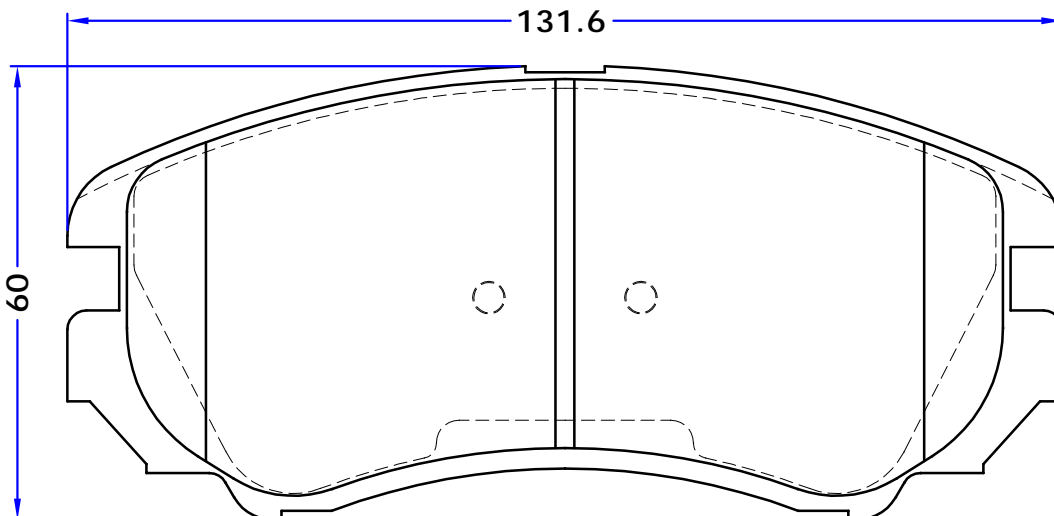

OE REF:

- **HYUNDAI**
- 581011FA50
- 581012CA10
- 581012CA11
- 581012ca20
- 581012EA10
- 581012EA11
- 581012HA10
- 5810138A81
- 5810138A90
- **KIA**
- 581011FE00
- 581011FE01
- 581012KA10
- 581013CA80

- 2 OUTER PIECES
- 1 INNER PIECE WITH RIGHT WEAR INDICATOR SPRING
- 1 INNER PIECE WITH LEFT WEAR INDICATOR SPRING