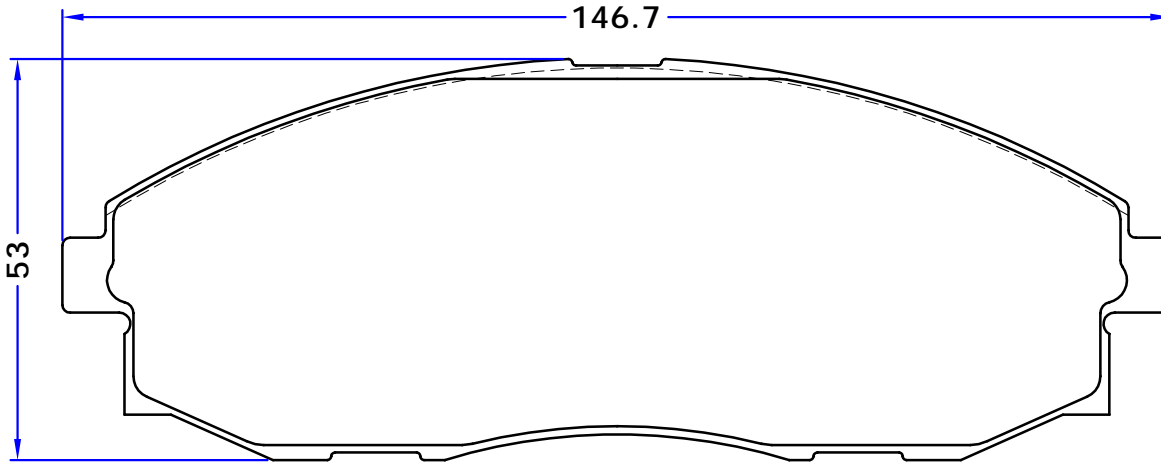

PARS LENT

BRAKE PADS

PL 80015_1

WVA No. : 23536

THK : 15.5 mm

HYUNDAI

H-1 Box, 10/97 - 04/08
H100 Box, 07/93 - 12/04
H100 Pickup, 05/96 - 10/01

**OE REF :
HYUNDAI**

- 581014AA00
- 581014AA10
- 581014AA11
- 581014AA30
- 581014AA31
- 581014AA60
- 581014AA61
- 581014AA80
- 581014AA81
- 581014FA00

- 2 OUTER PIECES
- 1 INNER PIECE WITH RIGHT WEAR INDICATOR SPRING
- 1 INNER PIECE WITH LEFT WEAR INDICATOR SPRING

PL 80116

WVA No. : 24680

THK : 15.5 mm

TOYOTA

HIACE IV Box (LXH1_, RZH1_, LH1_), 08/95 -
HIACE IV Bus (_H1_, _H2_), 08/95 -