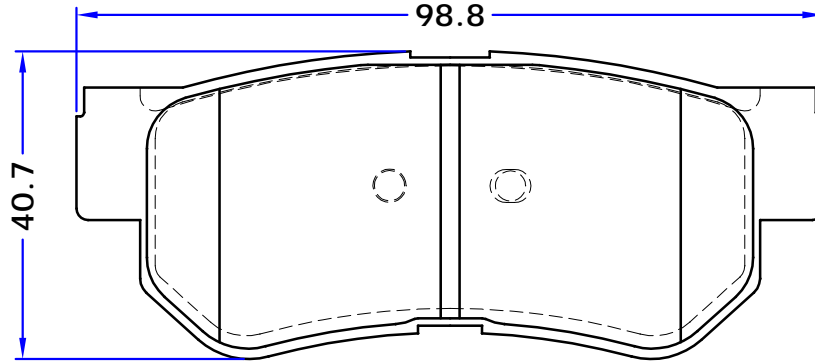

KIA

MAGENTIS (GD, MS), 05/01 -
 MAGENTIS (MG), 11/05 -
 OPIRUS (GH), 09/03 -
 SPORTAGE (JE_, KM_), 09/04 -
 MAGENTIS (MG), 11/05 -
 OPIRUS (GH), 09/03 -

SSANGYONG (RODIUS, STAVIC)

MANDO

OE REF:
HYUNDAI

4841321B10
 5830217A00
 583021CA10
 5830226A00
 5830226A30
 583022EA30
 583022HA00
 5830238A10
 5830238A20
 5830238A30
 5830239A40
 583023AA20
 583023CA10
 583023KA30
 583023KA40
 583023KA60