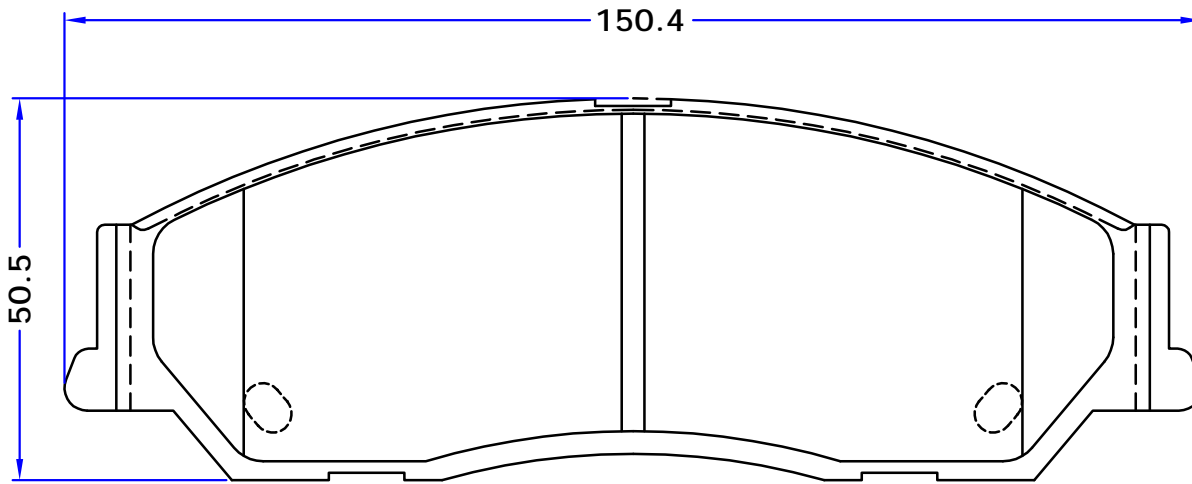

PARS LENT

BRAKE PADS

PL 80166

WVA No. : .....

THK : 16.5 mm

GEELY
X7

SET : 2 PIECES WITHOUT WEAR INDICATOR SPRING
1 PIECE WITH RIGHT WEAR INDICATOR SPRING
1 PIECE WITH LEFT WEAR INDICATOR SPRING