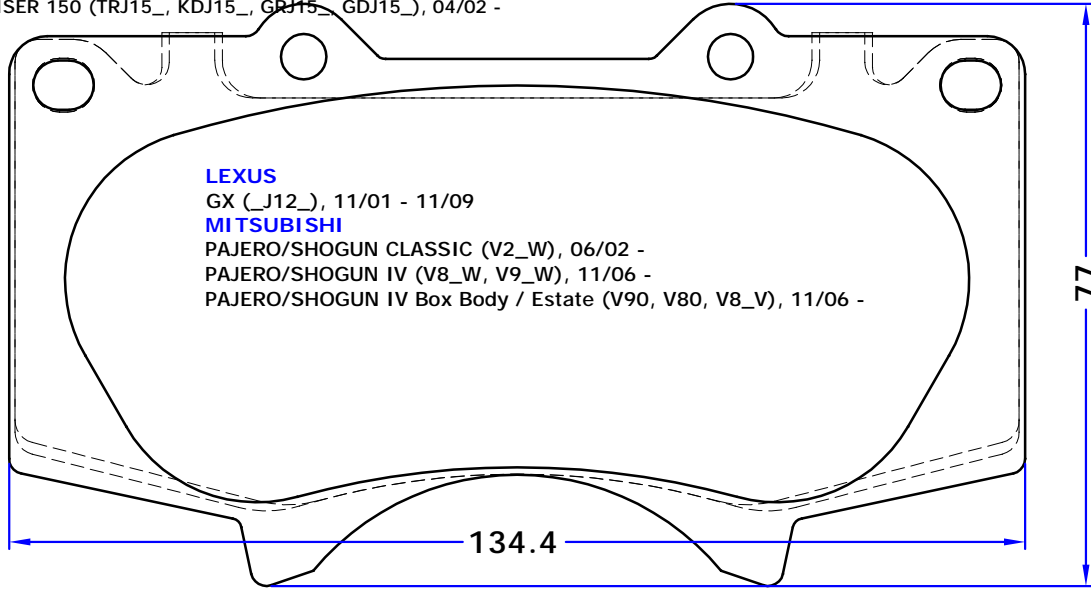

PL 24024

VVA No. : 24024

THK : 17.7 mm

TOYOTA

HILUX IV Pickup (GUN12_, GUN13_, KUN2_, KUN3_), 05/15 -
LAND CRUISER 150 (TRJ15_, KDJ15_, GRJ15_, GDJ15_), 04/02 -
4 RUNNER (KZN18_, VZN18_, RZN18_), 11/95 -
HILUX (VIGO) III Pickup (KUN_, TGN_, LAN_, GGN_), 08/05 -
HILUX Closed Off-Road Vehicle (RZN1_, LN1_), 11/95 -
HILUX II Pickup (_N1_, LN8_, RN5_, LN6_, YN6_, YN5_, LN5_, R, 11/82 - 07/05
HILUX II Pickup (RN6_, RN5_, LN6_, YN6_, YN5_, LN5_), 11/82 - 07/05
HILUX III Pickup (TGN1_, GGN2_, GGN1_, KUN2_, KUN1_), 08/05 -
LAND CRUISER (KDJ12_, GRJ12_), 09/02 -
LAND CRUISER (LJ12_, KZJ12_, TRJ12_, KDJ12_, GRJ12_), 09/02 -
LAND CRUISER 150 (TRJ15_, KDJ15_, GRJ15_, GDJ15_), 04/02 -

SUMITOMO

2 OUTER PIECES WITH RIGHT WEAR INDICATOR SPRING
1 INNER PIECE WITH LEFT WEAR INDICATOR SPRING

LEXUS

GX (_J12_), 11/01 - 11/09

MITSUBISHI

PAJERO/SHOGUN CLASSIC (V2_W), 06/02 -

PAJERO/SHOGUN IV (V8_W, V9_W), 11/06 -

PAJERO/SHOGUN IV Box Body / Estate (V90, V80, V8_V), 11/06 -

OE REF:

MITSUBISHI

4605A472

4605A481

MZ690355

TOYOTA

044650K090

0446535250

0446535290

0446560270

04465YZZDB