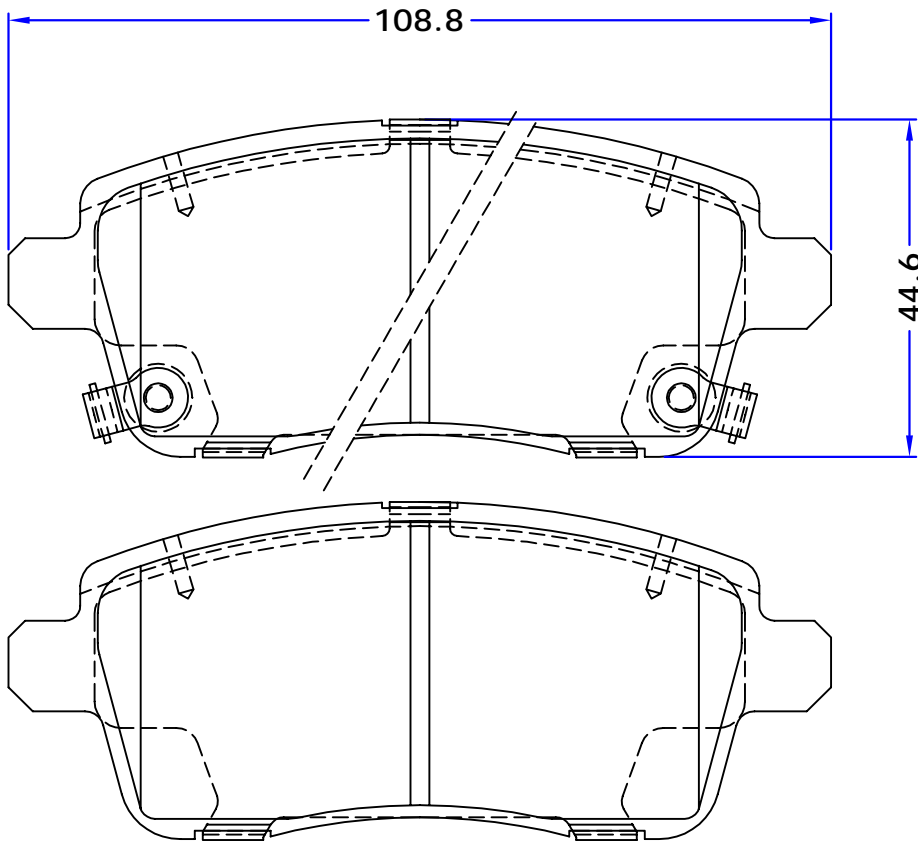

PARS LENT

BRAKE PADS

PL 80182

WVA No. : .....

THK : 15mm

RIGANKHODRO (COUPA TURBO 210)

SET: 2 OUTER PIECES
2 INNER PIECES WITH WEAR INDICATOR SPRING