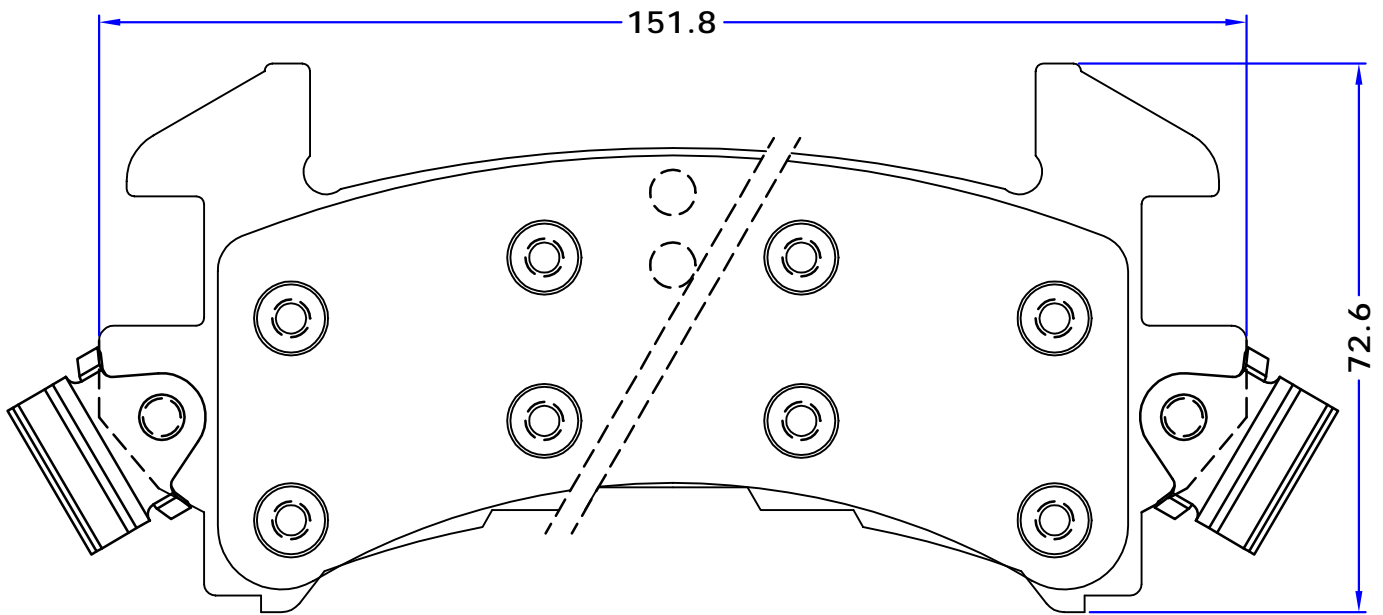

PARS LENT

BRAKE PADS

PL 60099

WVA No. : .....

THK : 14.6 & 12.8 mm

CHEVROLET (S10)