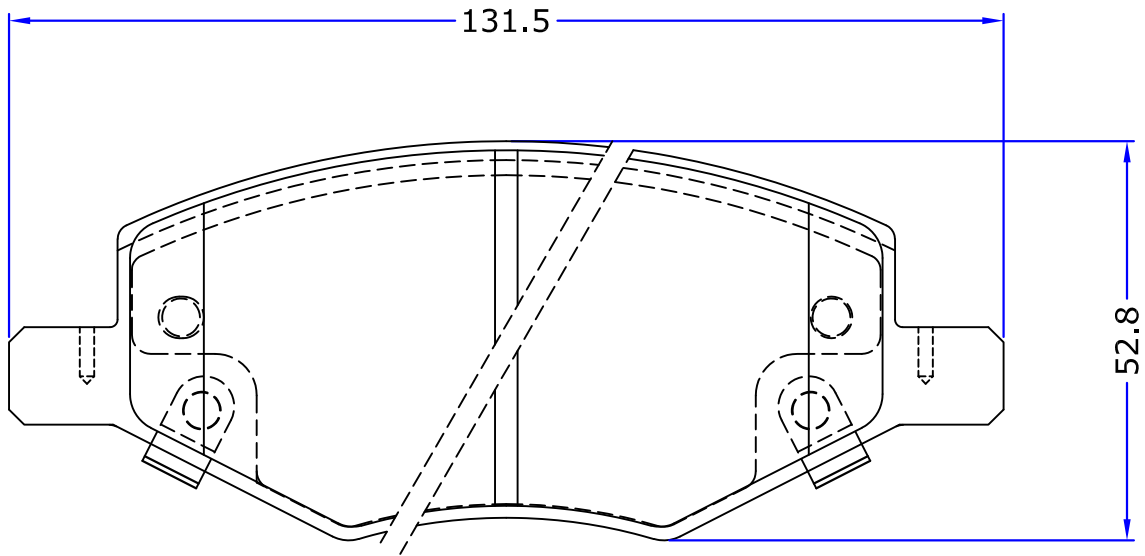

PARS LENT

BRAKE PADS

PL 80200

WVA No. : .....

THK : 16.2 mm

CHANGAN
B511

SET : 2 INNER PIECES WITH WEAR INDICATOR SPRING
2 OUTER PIECES