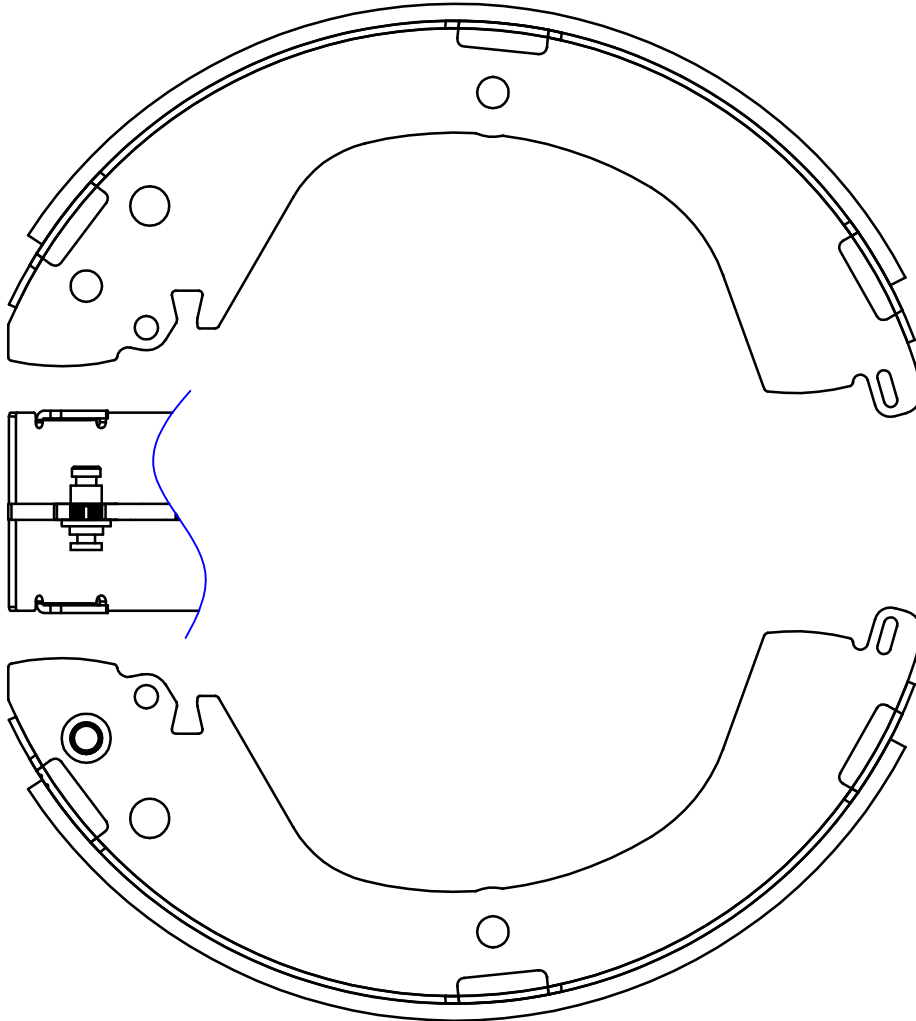

BRAKE PADS

PL 71068

WVA No. : 10506

Ø 269 x w 53.5 mm

MORATTAB VEHICLE (CAKY(KY5))
MITSUBISHI

Akebono

2 PIECES WITHOUT PIN
1 PIECE WITH RIGHT PIN
1 PIECE WITH LEFT PIN

50% SCALED