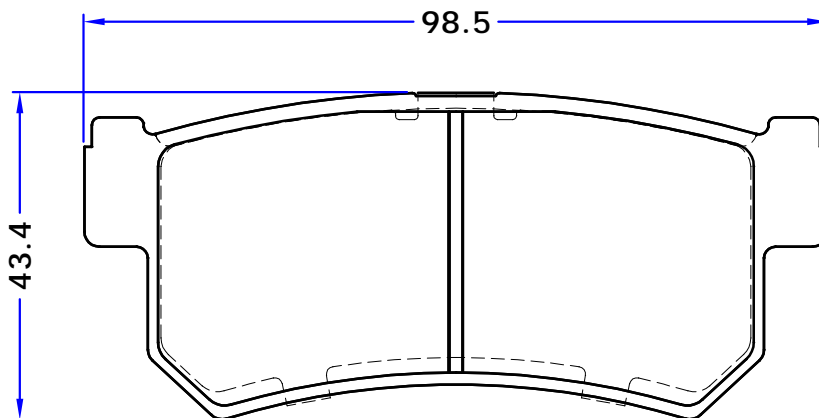

- 2 OUTER PIECES
- 1 INNER PIECE WITH RIGHT WEAR INDICATOR SPRING
- 1 INNER PIECE WITH LEFT WEAR INDICATOR SPRING

OE REF:
SSANGYONG
4841308050
4841308051
48413090A0
48413090A1