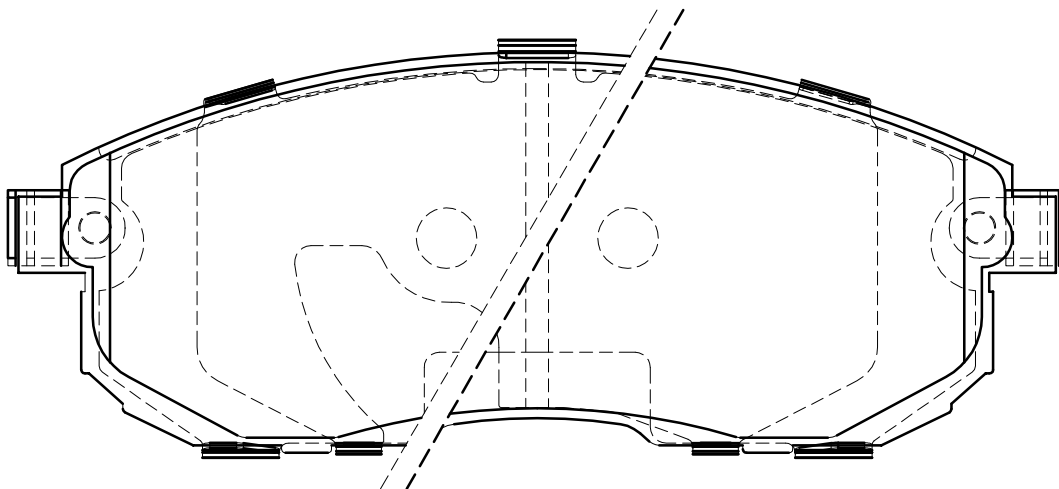

PARS LENT

BRAKE PADS

PL 21561

WVA No. : 21561

THK : 17 mm

INFINITI

G Saloon, 09/98 - 12/02, I30, 01/97

NISSAN

ALTIMA, 08/01 - 09/06, ALTIMA, 10/06 -, ALTIMA, 06/93 - 09/01, ALTIMA Coupe, 10/06 -
MAXIMA II (J30), 10/88 - 02/95, 200 SX (S13), 07/88 - 11/94, MAXIMA QX (A32), 03/94 -
08/00 SENTRA V (B15), 07/98 -

SENTRA VI (B16), 09/06 - , JUKE

SUZUKI

SX4 Saloon (GY), 10/07 -

SUMITOMO

OE REF:

NISSAN

- 4106040U90
- 4106055F90
- 4106089E90
- 4106089E91
- 410608J090
- D10602Y991
- D106088E88
- D106088E92
- D1061ZX60A
- D106M2Y991
- D106M88E85

SUZUKI

- 5581080J00

- 2 OUTER PIECES
- 1 INNER PIECE WITH RIGHT WEAR INDICATOR SPRING
- 1 INNER PIECE WITH LEFT WEAR INDICATOR SPRING