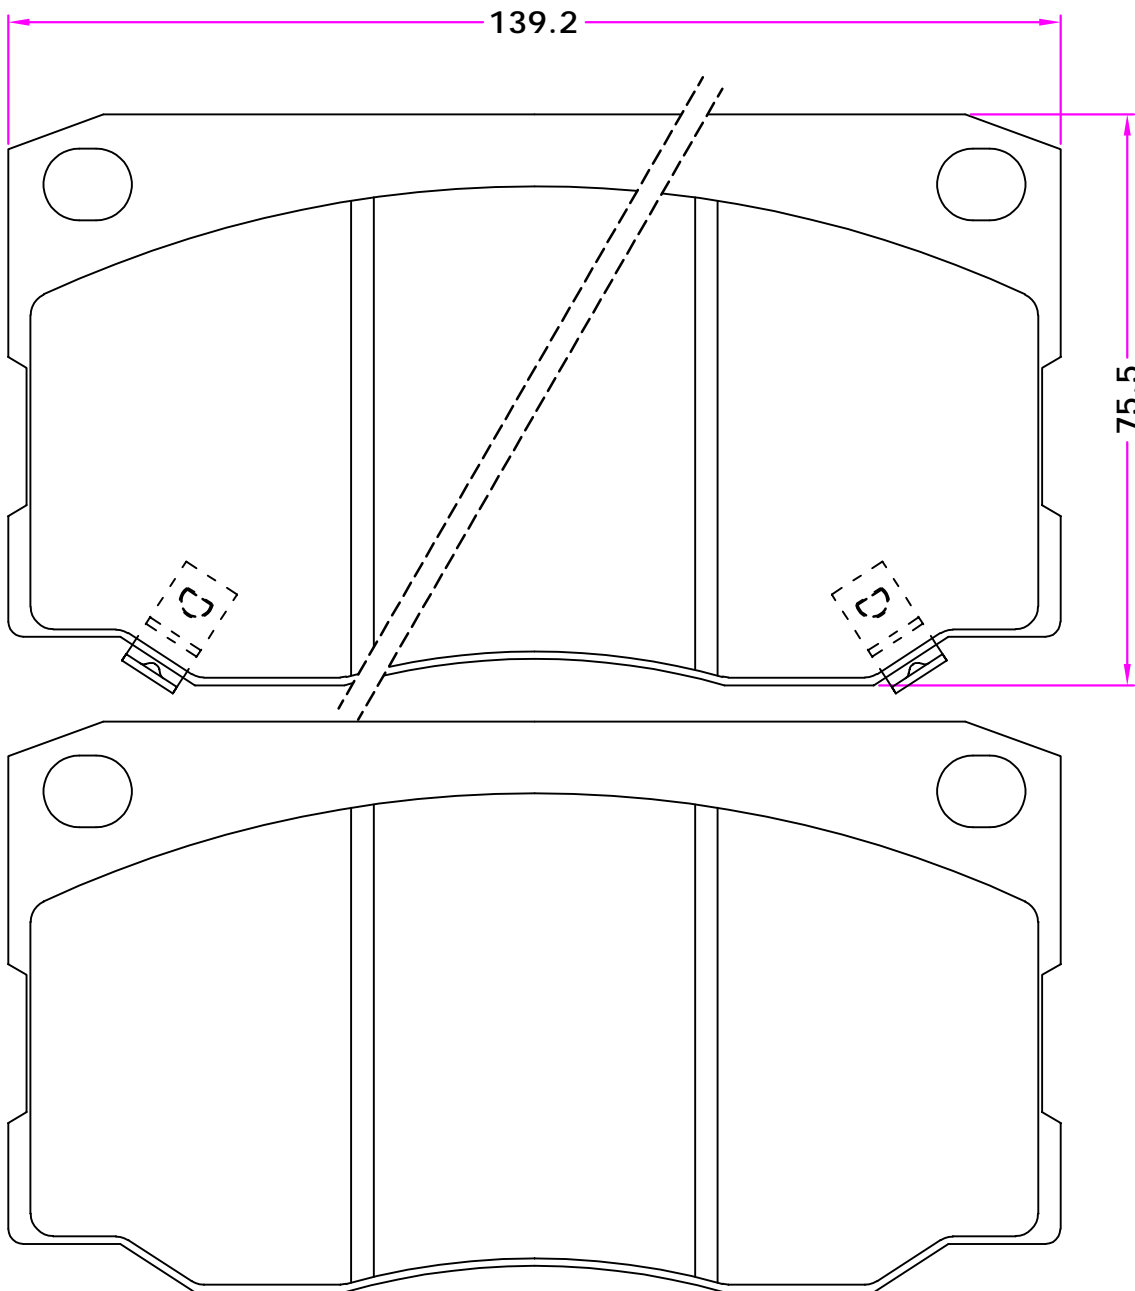

PARS LENT

BRAKE PADS

PL 80187

WVA No. :

THK : 18.4 mm

HYUNDAI (HD65_78)

SET: 2 OUTER PIECES
2 INNER PIECES WITH WEAR INDICATOR SPRING

WWW.PARSLENT.COM