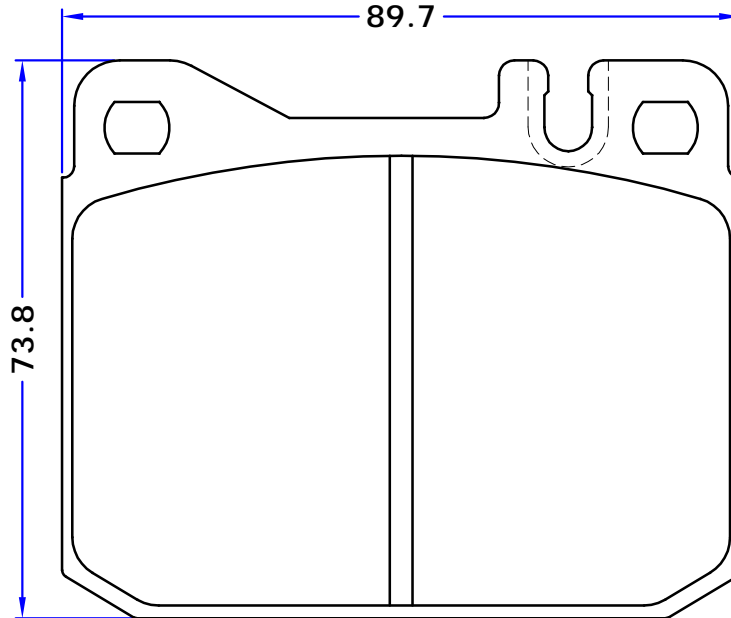

SET : 4 PIECES

PL 20401

WVA No. : 20401

THK : 12.2 mm

SAAB

GIRLING

4 PIECES

PARS LENT