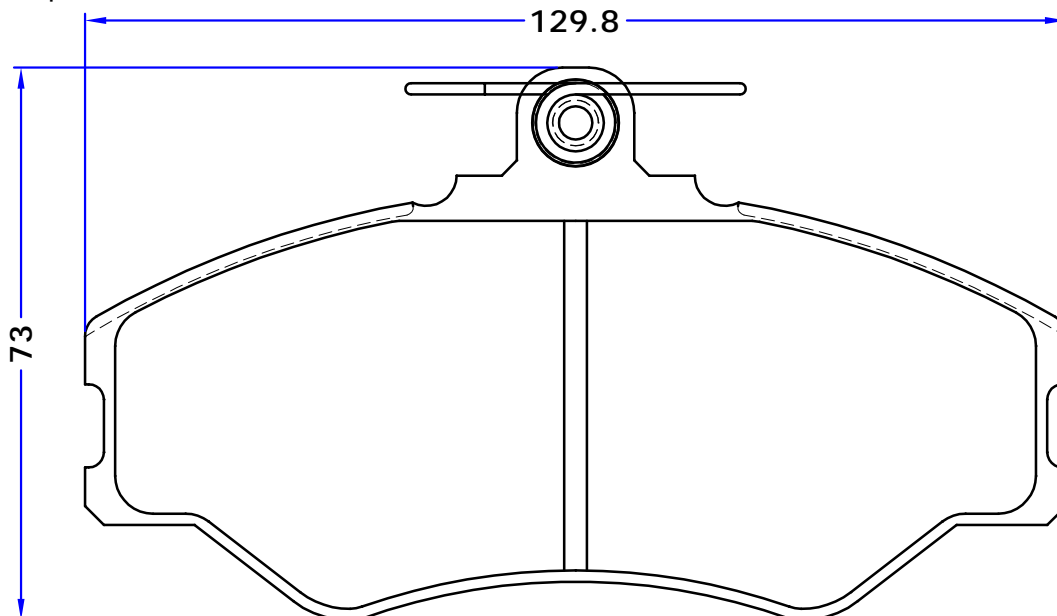

OE REF:
HYUNDAI
5810143A00
5810144A00
5810144A10
581014BA00