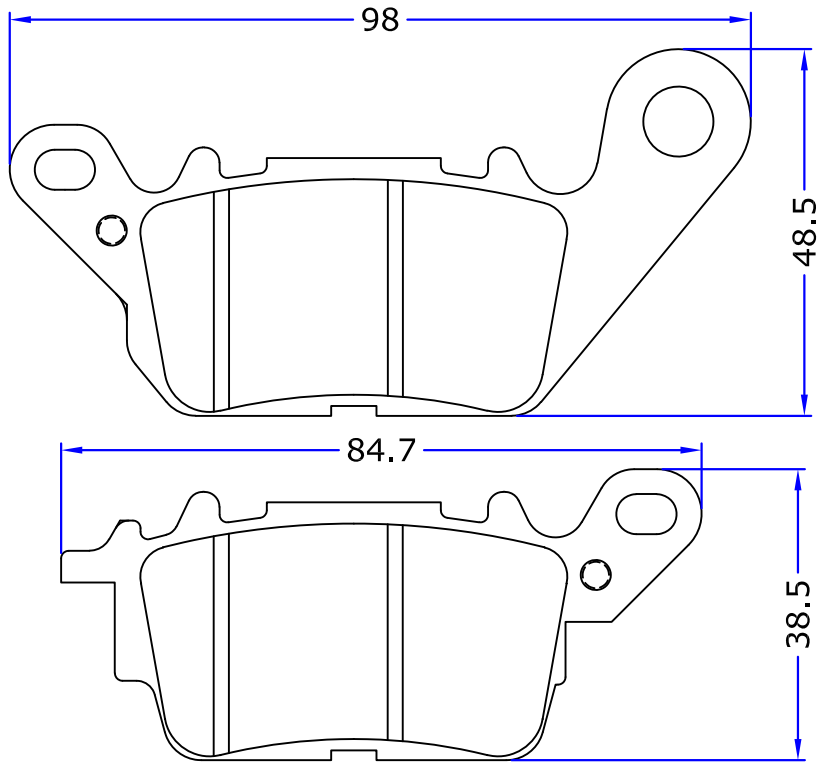

PARS LENT

BRAKE PADS

PL 50035

WVA No. : -----

THK : 7.5 mm

YAMAHA (AEROX)

1 INNER PIECE
1 OUTER PIECE