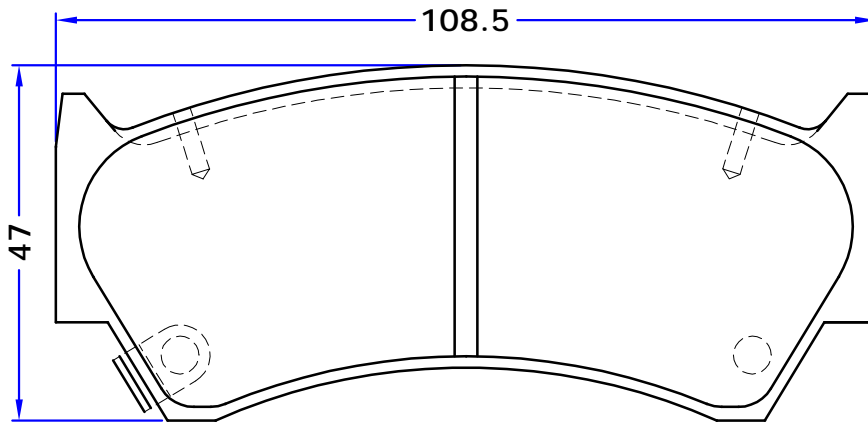

PARS LENT

BRAKE PADS

PL 23004

WVA No. : 23004

THK : 15.5 mm

NISSAN (ALMERA I Hatchback (N15), ALMERA Hatchback (N15), ALMERA I (N15), PULSAR I Saloon (N15))

AKEBONO

OE REF:
NISSAN

410601N060
410601N090
410601N890
D10601N090

- 2 OUTER PIECES
- 1 INNER PIECE WITH RIGHT WEAR INDICATOR SPRING
- 1 INNER PIECE WITH LEFT WEAR INDICATOR SPRING