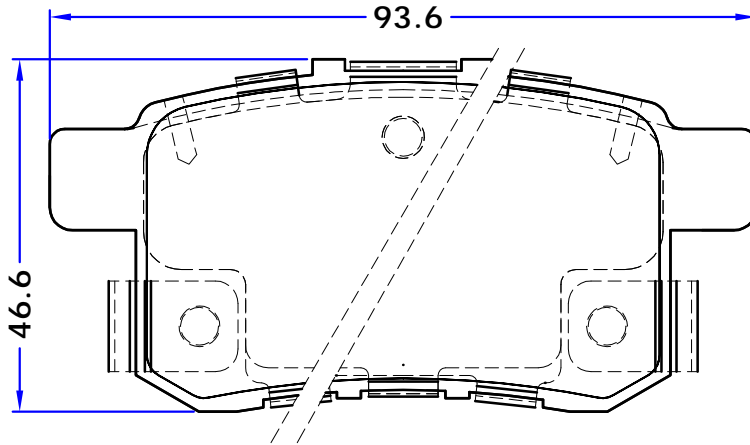

PARS LENT

BRAKE PADS

PL 24435

WVA No. : 24435

THK : 14.8 mm

ACURA

TSX (CU_), 01/09 -
TSX Estate (CW_), 01/09 -

HONDA

ACCORD IX Coupe, 09/12
ACCORD IX Saloon, 09/12

1 INNER PIECE WITH WEAR INDICATOR SPRING
1 INNER PIECE WITH LEFT WEAR INDICATOR SPRING
2 OUTER PIECES

Nissin

4x

OE REF:
HONDA

PL 24451

WVA No. : 24451

THK : 15.6 mm

DAIHATSU

LEXUS

CT (ZWA10_), 12/10 -