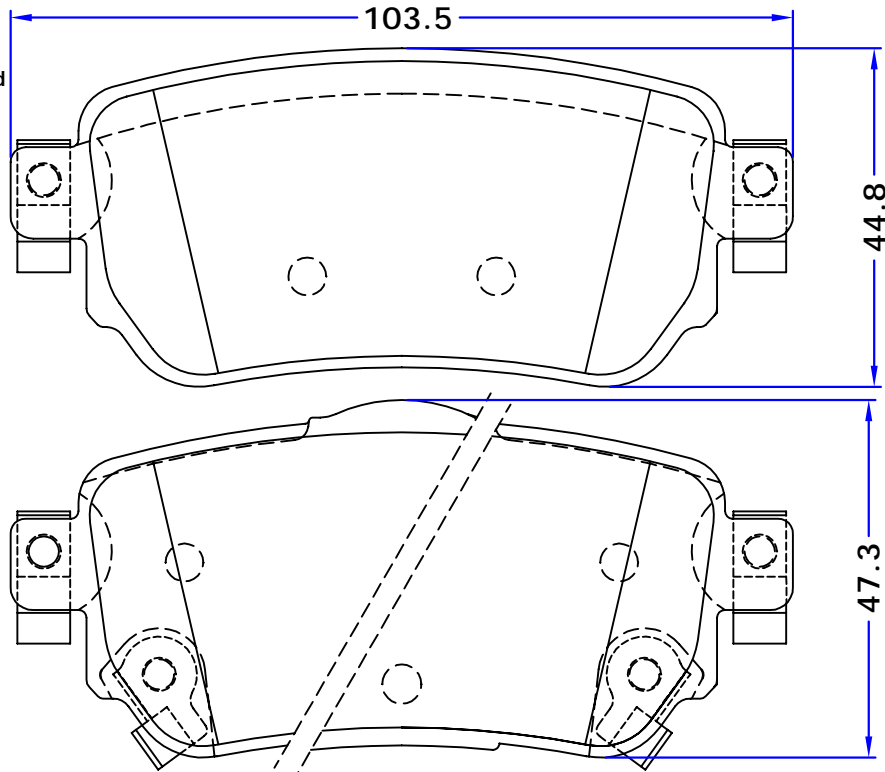

PARS LENT

BRAKE PADS

PL 25965

WVA No. : 25965

THK : 15.1 mm

NISSAN

LEAF (ZE1), 08/17 -
ROGUE (T32_), 10/13 -
ROGUE SPORT II Closed Off-Road
Vehicle (J11, J11_), 11/13 -

RENAULT

TRW

SET : 1 INNER PIECE WITH RIGHT WEAR INDICATOR SPRING & 2 CALIPER SPRINGS
1 INNER PIECE WITH LEFT WEAR INDICATOR SPRING & 2 CALIPER SPRINGS
2 OUTER PIECES & 2 CALIPER SPRINGS

OE REF :
NISSAN
D40604CA0A
D40604EA0A
D40604EA0B
D40605SA0A
RENAULT
440603981R
440606633R

PL .....

WVA No. : .....

THK : ..... mm