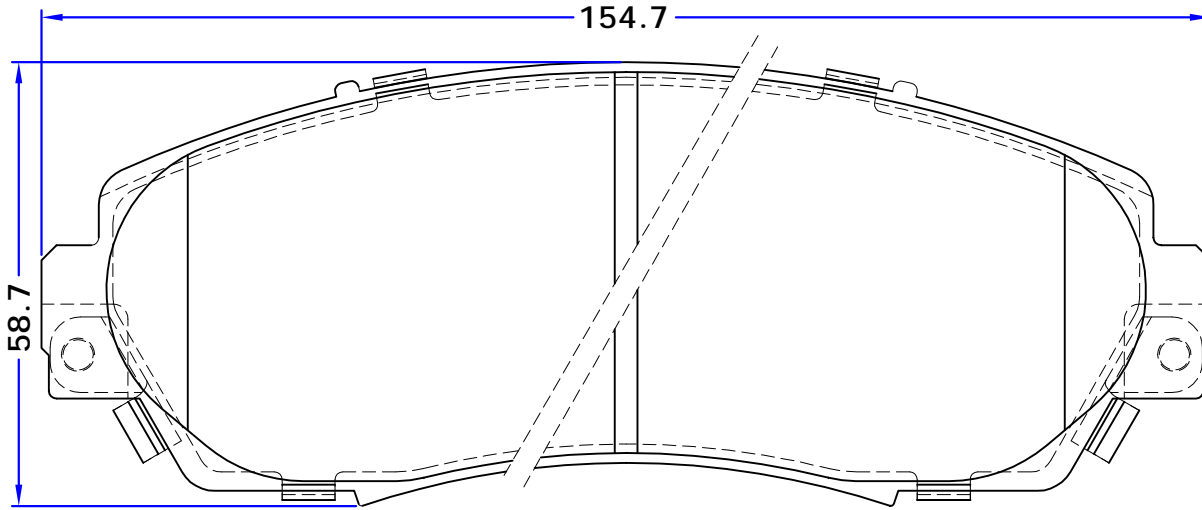

PL 24342

WVA No. : 24342

THK : 18.2 mm

ACURA
RDX, 04/06 - 12/12-
HONDA
CR-V III (RE), 06/06 -
CR-V IV (RE_), 01/12 -
CROSSTOUR, 09/09 -
ODYSSEY (RL5), 08/10 -
GREAT WALL (H6)