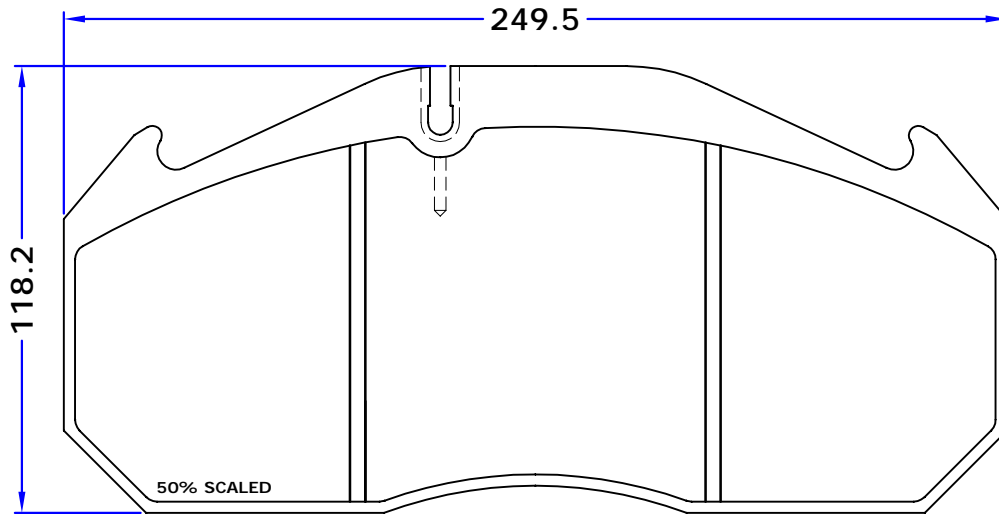

PARS LENT

BRAKE PADS

PL 29030

WVA No. : 29083 & 29030 & 29113

THK : 28 mm

DENNIS (Lancet Series, -)
HEULIEZ (Access-bus, 01/96 - 12/05)
KAROSA (Agora)
RENAULT TRUCKS (Agora, 01/96 -, Iliade, 01/97 -, Magnum, 09/90 -, Major, 05/91 - 10/96, Premium, 04/96 - ,Series 300, 09/91 - 02/02)

MAN
81508205091
8150820646
RENAULT TRUCKS
5001823000
5001854342

4 PIECES