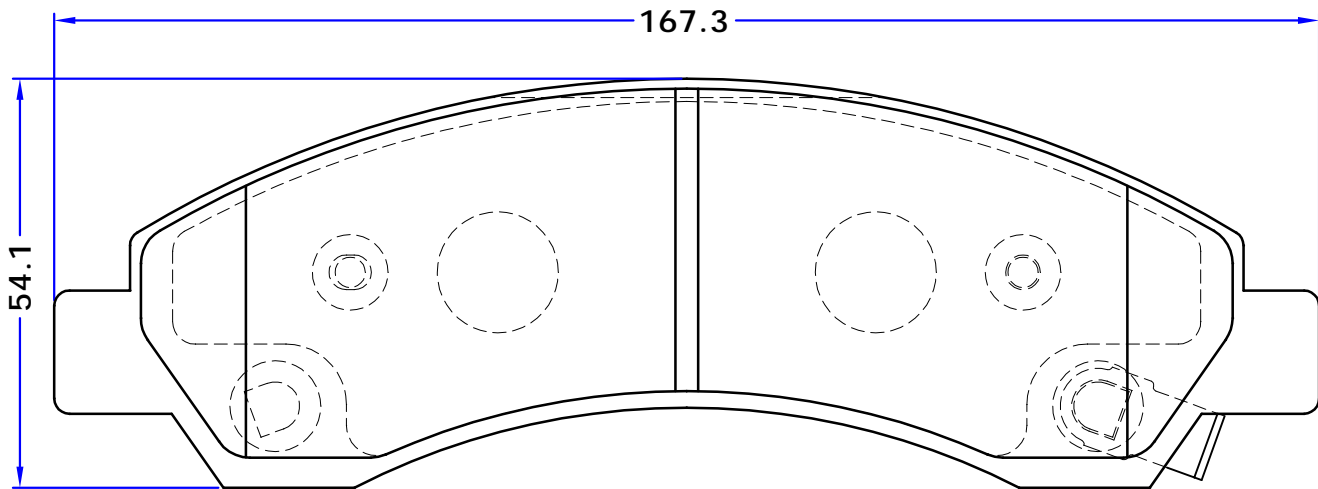

GREATWALL (WINGLE)

- 2 PIECES WITH RIGHT WEAR INDICATOR SPRING
- 2 PIECES WITH LEFT WEAR INDICATOR SPRING