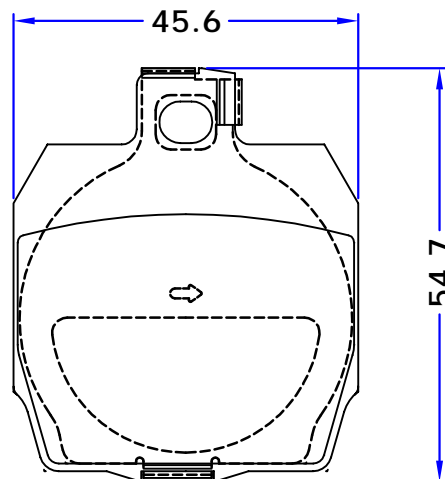

SET : RIGHT BACK PLATE WITH RIGHT STAINLESS STEEL SHIM
LEFT BACK PLATE WITH LEFT STAINLESS STEEL SHIM