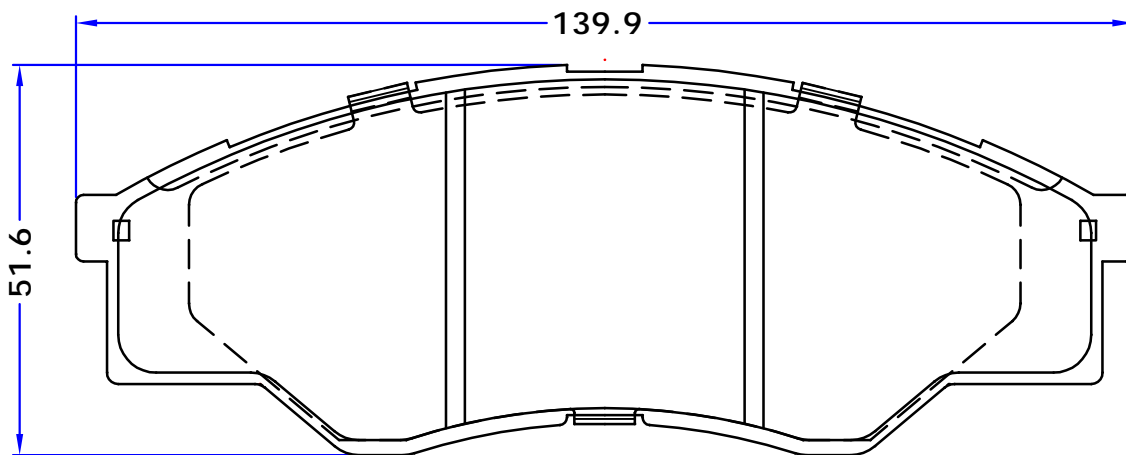

TOYOTA

HILUX Platform/Chassis (_N1_, _N2_), 02/05 -
HILUX VII Pickup (_N1_, _N2_, _N3_), 08/01 -

4 PIECES

OE REF :
TOYOTA
044650K010
044650K160