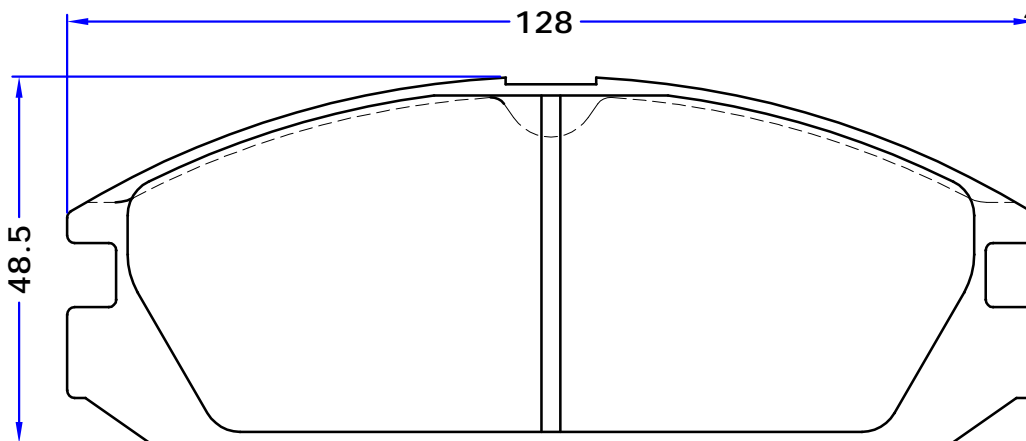

2 OUTER PIECES

1 INNER PIECE WITH RIGHT WEAR INDICATOR SPRING
1 INNER PIECE WITH LEFT WEAR INDICATOR SPRING