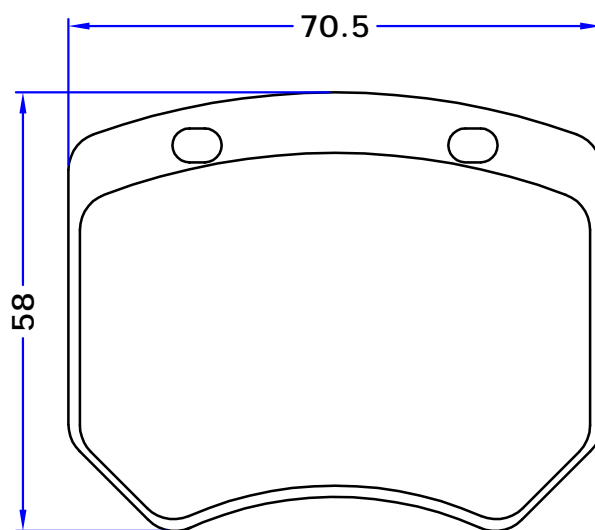

TEVES

4 PIECES

OE REF:
ROVER
90393507
GBP103