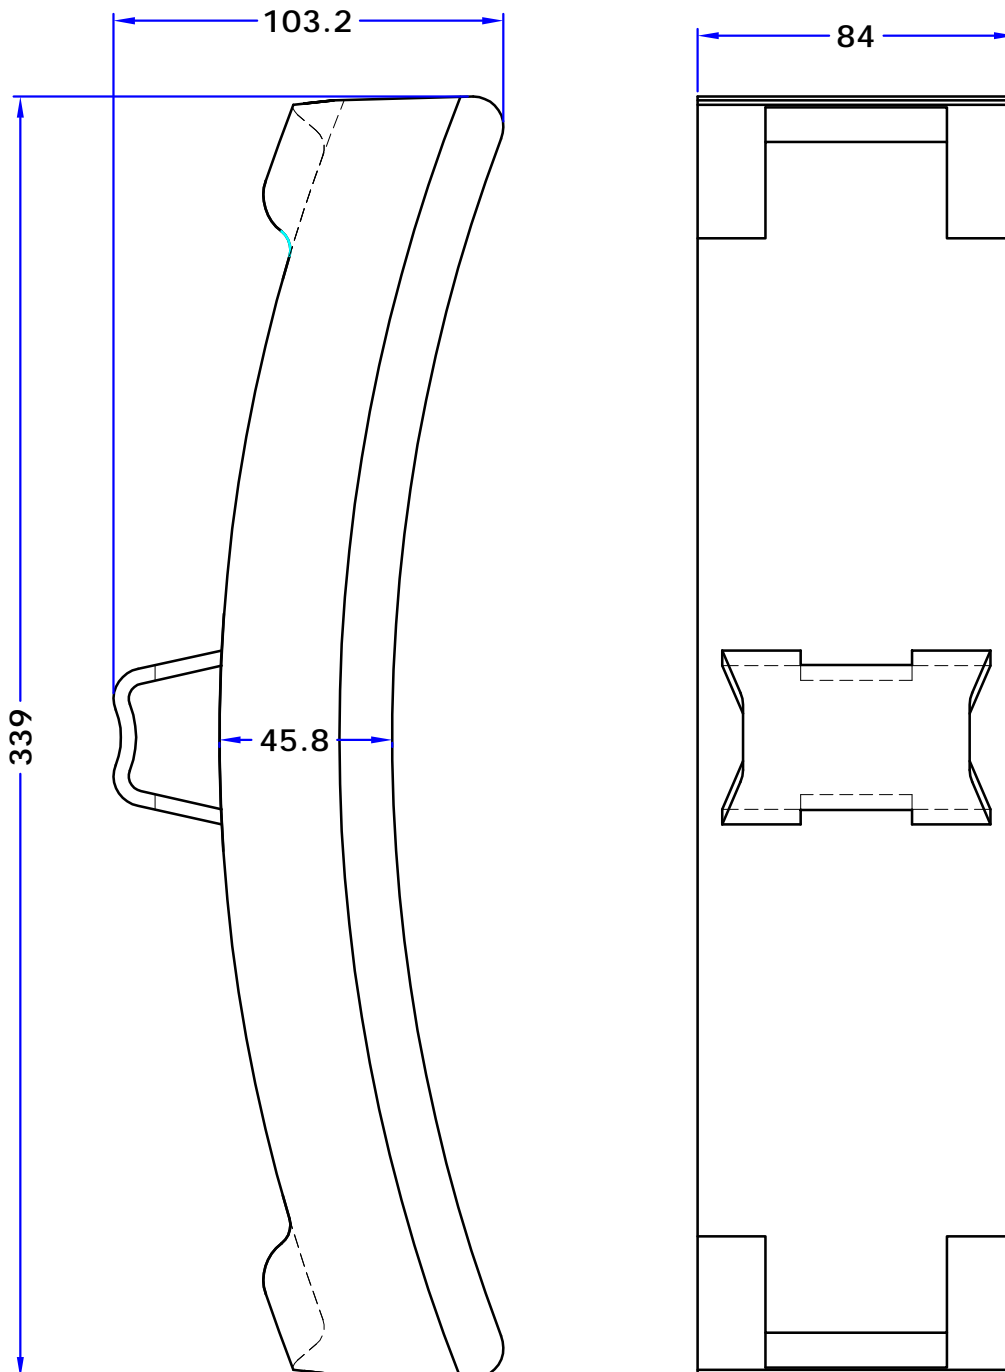

PARS LENT

BRAKE PADS

PL 70073

IR No. : 9045

THK : 45.8 mm

RAILWAY (FLAT WAGON G407)