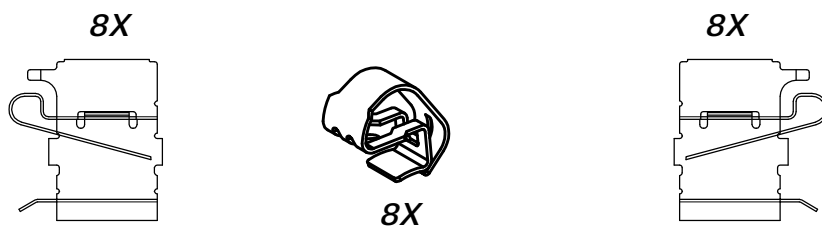

PARS LENT

BRAKE PADS

PL 80174

WVA No. : .....

THK : 20.1 mm

MITSUBISHI (FUSO CAMIONET)

SET : 2 INNER PIECES WITH RIGHT WEAR INDICATOR SPRING AND RIGHT MULTILAYER SHIM
2 INNER PIECES WITH LEFT WEAR INDICATOR SPRING AND LEFT MULTILAYER SHIM
4 OUTER PIECES WITH OUTER MULTILAYER SHIM