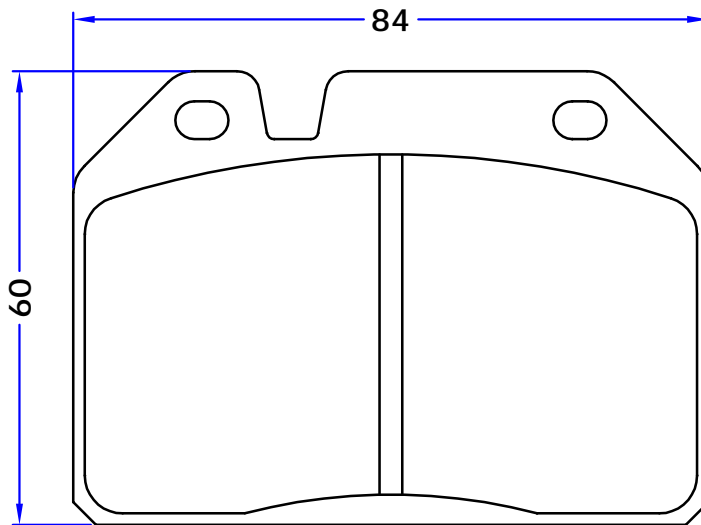

WVA No. : 20145

THK : 17 mm

PEUGEOT

2 PIECES WITH WEAR INDICATOR WIRE
2 PIECES WITHOUT WEAR INDICATOR WIRE

PL 20151

WVA No. : 20151

THK : 15.4 mm

PEUGEOT