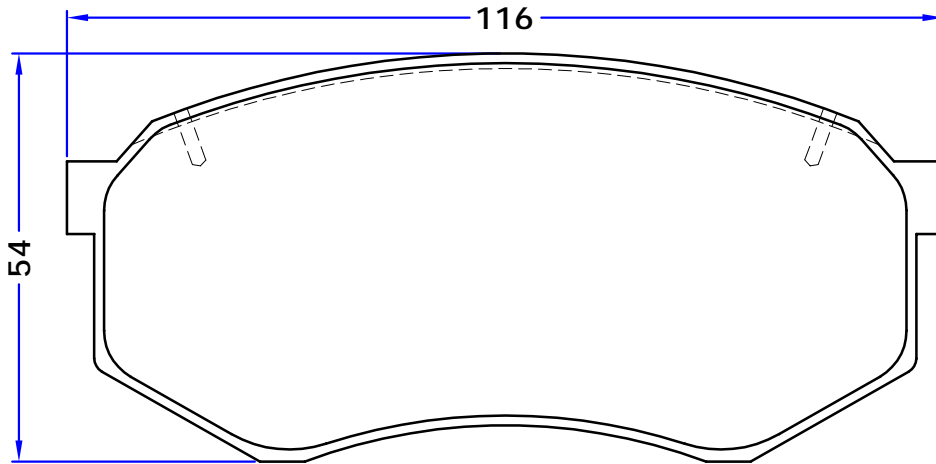

PARS LENT

BRAKE PADS

PL 21318

WVA No. : 21318 & 21537

THK : 15 mm

MAZDA

929 III (HC), 05/87 - 06/91

NISSAN

QASHQAI / QASHQAI +2 (J10, JJ10), 02/07

X-TRAIL (T31), 06/07

TOYOTA

GRESSIDA 92

SUMITOMO

MAZDA

HE213328Z

HE213328ZA

HE213328ZB

MIITSUBISHI

H3303328ZA

TOYOTA

0449122260

4 PIECES

PL 21347

WVA No. : 21347

THK : 17 mm

FORD

MAVERICK (UDS, UNS), 02/93 - 04/98

MAVERICK VAN, 06/96 - 04/98

NISSAN

NAVARA (D22_), 09/97 -NAVARA Platform/Chassis (D22), 03/97 -

NP300 NAVARA Platform/Chassis (D40), 08/08 -PICK UP II (D21), 09/85 - 02/98

PICK UP III (D22), 01/97 -PICKUP / NP300 PICKUP III (D22), 04/08 -

TERRANO (WD21), 07/86 - 02/96_URVAN Box (E24), 06/86 - 05/97

URVAN Bus (E24), 06/86 - 05/97_VANETTE Box (C22), 10/86 - 01/95

VANETTE Bus (C22), 10/86 - 12/95_VANETTE Bus (KC120), 06/81 - 12/87

SUBARU

SVX (CX), 09/92 - 12/97

41060V7090

41060VR025

4108009G27

4108009W85

4108041L27

D10602S700

D10603S591

D106057G90

D1060V7090

D1060V7092

D1060VL32A

D1060VL33A

D106M57G90

AKEBONO