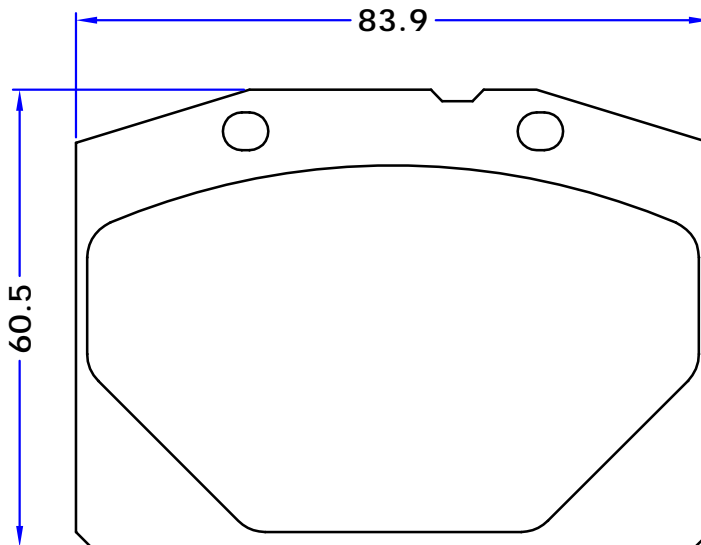

LADA

- 1200-1500 Estate, 09/73 - 06/85
- 1200-1600, 01/70 - 02/93
- RIVA (2105), 05/81 -
- RIVA Estate (2104), 09/85 -
- TOSCANA (2107), 09/83 -