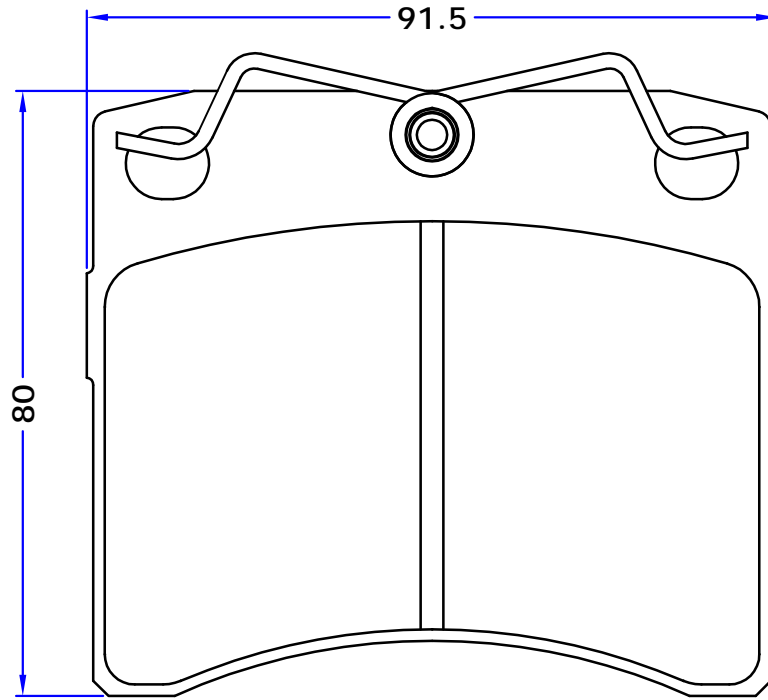

PARS LENT

BRAKE PADS

PL 20652

WVA No. : 20652

THK : 18 mm

VOLKSWAGEN