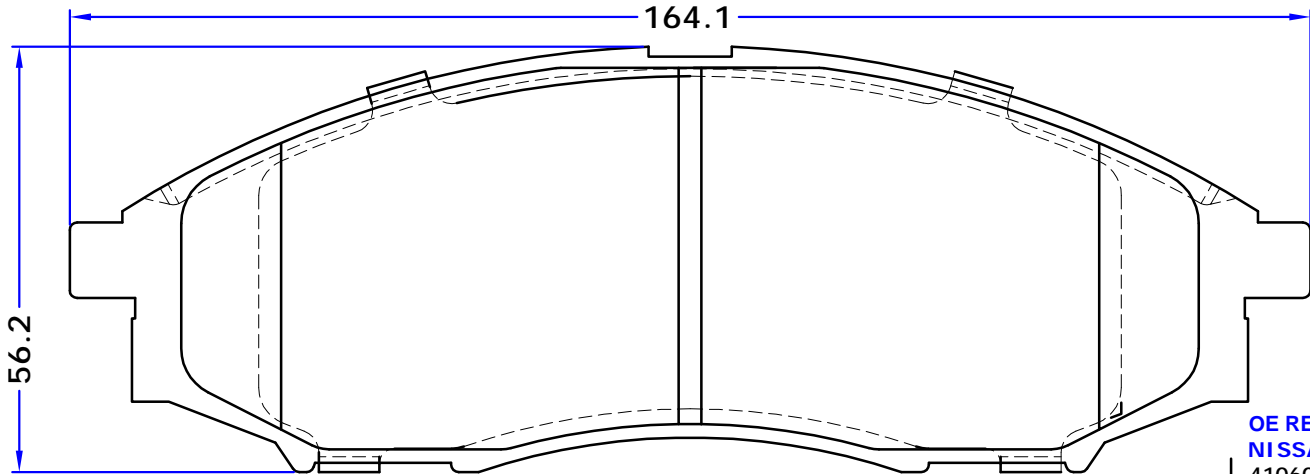

PARS LENT

BRAKE PADS

PL 23970

WVA No. : 23970

THK : 17 mm

NISSAN

- NAVARA (D22_), 09/97 -
- NAVARA Platform/Chassis (D22), 03/97 -
- NP300 NAVARA Platform/Chassis (D40), 08/08 -
- PICK UP III (D22), 01/97 -
- PICKUP / NP300 PICKUP III (D22), 04/08 -

OE REF:
NISSAN

- 4106072025
- 410607Z026
- 41060VK190
- D1060VK100
- D1060VK190

- 2 OUTER PIECES
- 1 INNER PIECE WITH RIGHT WEAR INDICATOR SPRING
- 1 INNER PIECE WITH LEFT WEAR INDICATOR SPRING

PL 23973

WVA No. : 23973

THK : 17.3 mm

DACIA

- DOKKER, 11/12 -
- DOKKER Express, 12/12 -
- DUSTER, 04/10 -
- DUSTER Box, 04/11 -
- LODGY, 03/12 -
- LOGAN EXPRESS (FS_), 03/09 -
- LOGAN MCV (KS_), 02/07 -
- LOGAN Pickup (US_), 03/08 -

LADA

MERCEDES-BENZ

- CITAN Panel Van (415), 11/12 -
- CITAN Traveliner (415), 11/12 -
- CITAN Box (415), 11/12 -
- CITAN Combi (415), 11/12 -

NISSAN

- MICRA C+C III (K12), 08/05 -
- MICRA III (K12), 01/03 - 05/10
- NOTE (E11), 03/06 -
- NOTE (E12), 06/13 -

RENAULT

- CAPTUR, 06/13 -
- CLIO Grandtour (KR0/1_), 02/08 -
- CLIO III (BR0/1, CR0/1), 05/05 -
- CLIO III Box (SB_, SR_), 06/05 -
- CLIO IV, 11/12 -

RENAULT

- CLIO IV Grandtour, 01/13 -
- KANGOO / GRAND KANGOO (KW0/1_), 02/08 -
- KANGOO BE BOP (KW0/1_), 02/09 -
- KANGOO Express (FW0/1_), 02/08 -
- LOGAN I Estate (KS_), 04/07 -
- MODUS / GRAND MODUS (F/JPO_), 09/04 -
- THALIA II (LU1/2_), 09/08 -
- ZOE, 06/12 -