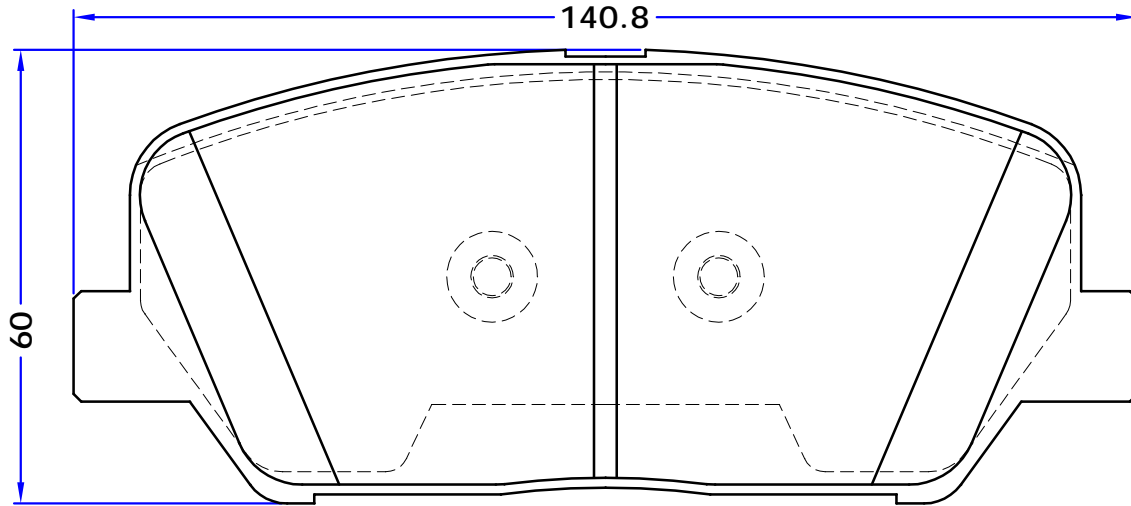

AZERA (GRANDEUR Corporate)
 ELANTRA GT (GD), 11/11 -
 GRANDEUR (HG), 01/11 -
 i30 (GD), 11/11 -
 i30 Coupe, 05/13 -
 i30 CW (GD), 06/12 -
 VELOSTER (FS), 03/11 -

KIA

CEE'D (JD), 05/12 -
 CEE'D Sportswagon (JD), 09/12 -
 FORTE Hatchback, 09/12 -
 FORTE KOUP (TD), 01/09 -
 FORTE Saloon, 09/12 -
 OPTIMA, 01/10 -
 PRO CEE'D (JD), 03/13 -