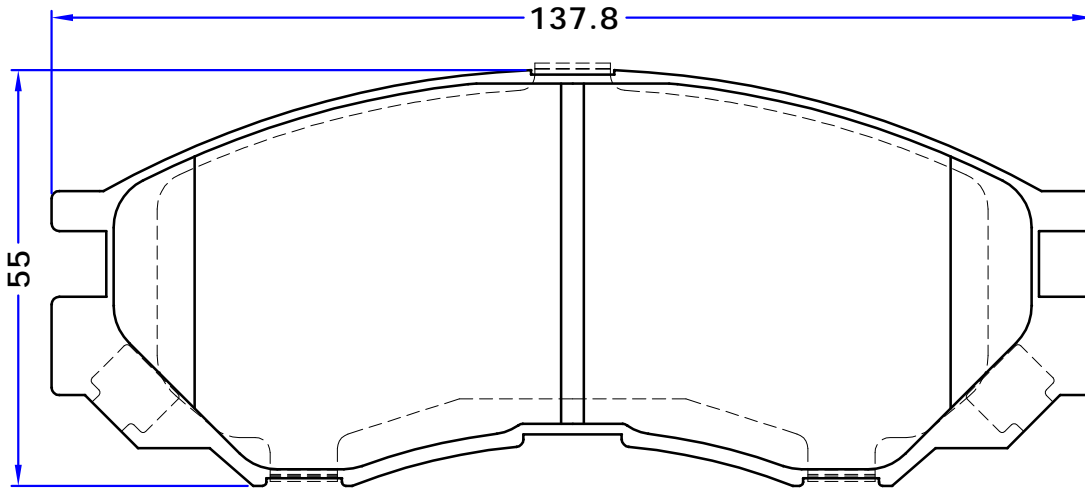

PARS LENT

BRAKE PADS

PL 80114_1

WVA No. : 23290

THK : 15.5 mm

CASPIAN (VAN)
MAZDA (KAPRA)
MITSUBISHI

DELICA / SPACE GEAR, 01/94 - 12/06
L 200 (K7_T, K6_T), 01/96 - 12/07
L 300 III Platform/Chassis (P1_T), 04/94 - 04/00
L 400 Box (PD_W, PC_W, PB_V, PA_W, PA_V), 12/94 - 04/07
L 400 Bus (PD_W, PC_W, PA_V, PB_V, PA_W), 06/94 - 04/07

4 PIECES

AKEBONO

OE REF :
MITSUBISHI

DBP511119
MN102609
MR205256
MR205257
MR389547
MR389550
MR510680
MZ690016
MZ690036
MZ690338
X3511009

NISSAN
AY040MT008

WVA No. : -----

THK : ....