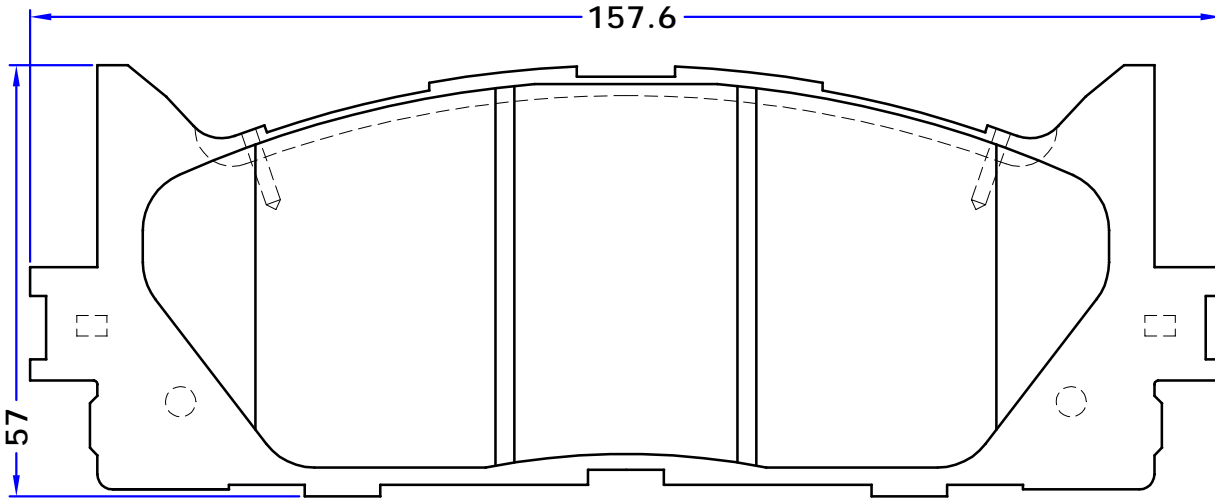

PARS LENT

BRAKE PADS

PL 80103

WVA No. : 24350

THK : 17.5 mm

LEXUS

ES (ACV40_, GSV40_), 03/06 - 06/12
ES (ASV60_, AVV60_, GSV60_), 06/12

TOYOTA

AVALON Saloon (_X4_), 09/12 -
CAMRY Saloon (_V3_), 08/01 - 11/06
CAMRY Saloon (_V4_), 01/06 - 09/11
CAMRY Saloon (_V5_), 09/11 -

AKEBONO

4 PIECES

**OE REF :
TOYOTA**

- 0446506070
- 0446506080
- 0446506100
- 0446506110
- 0446506131
- 0446507010
- 0446533440
- 0446533450
- 0446533470
- 0446533471
- 04465YZZEG

PL 80104

WVA No. : 24369

THK : 17.4 mm

HYUNDAI

AVENTA
ELANTRA (XD), 03/00 - 07/06
ELANTRA Saloon (HD), 11/05-12/11
ELANTRA Saloon (XD), 03/00 - 07/06

MANDO