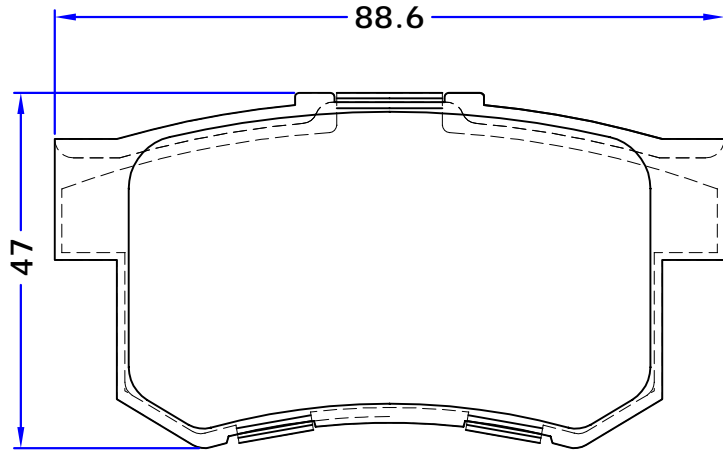

MG

EXPRESS Box, 03/03 - 05/05
MG ZR, 06/01 -
MG ZS, 07/01 -
MG ZS Hatchback, 07/01 -

ROVER

600 (RH), 08/93 - 02/99

SUZUKI

KIZASHI (FR), 10/10 -
SWIFT III (MZ, EZ), 02/05 -
SX4 Saloon (GY), 10/07 -

OE REF:
HONDA

- 06430S2A000
- 06430S2AE50
- 43022S0A000
- 43022S5AE50
- 43022S5AJ00
- 43022S6D000
- 43022S6DE50
- 43022SED000
- 43022SEDE50
- 43022SG0000
- 43022SG0020
- 43022SG0G00
- 43022SG0G01
- 43022SG0G02
- 43022SG0G03
- 43022SL5000
- 43022SL5505
- 43022SL5525
- 43022SM4505
- 43022SM4525
- 43022SM4950
- 43022SM4G00
- 43022SN7000
- 43022SN7E50
- 43022SN7E50HE
- 43022SP0000
- 43022SP0020
- 43022SP0030
- 43022SP0E00
- 43022SP0E01
- 43022SP0E03
- 43022SV4010
- 43022SV4020
- 43022SV4030
- 43022SV4A02
- 43022SV4A03
- 43022SV4E50
- 43022SV4G20
- 43022SV4G22
- 43022SY8A01
- 43022TM8G00
- 43022TM8G01
- 43022TR0A00
- 43022TR0A01
- 43022TR0E00
- 45022SN7000
- 5580080J10
- **MG**
- SFP000080
- **ROVER**
- GBP90331
- GBP90331AF
- GBP90339
- GBP90339AF
- SFP100220EVA
- **SUZUKI**
- 5580057L00
- 5580057L00000
- 5580057L50
- 5580057L50000
- 5580080J01