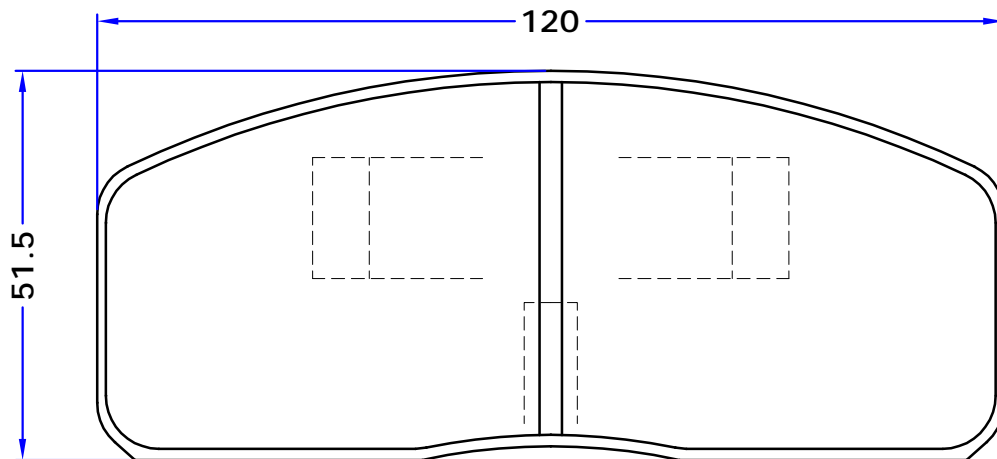

PARS LENT

BRAKE PADS

PL 20729

WVA No. : 20729

THK : 15 mm

TOYOTA

HIACE I Box (RH1_, LH3_, RH3_, RH2_, LH2_, LH1_), 02/77 - 03/83
HIACE I Wagon (LH1_, RH1_, LH3_, RH3_, LH2_, RH2_), 01/79 - 12/84
HIACE III Box (YH7_, LH6_, LH7_, LH5_, YH5_, YH6_), 08/89 - 08/95
HIACE III Wagon (LH1_, RZH1_), 08/89 - 08/95

AKEBONO

OE REF:
TOYOTA

- 0446526050
- 0446535050
- 0446535160
- 0446536050
- 0449126060
- 0449126061
- 0449135010
- 0449135020
- 0449135021
- 0449135022
- 0449136010

2 OUTER PIECES
2 INNER PIECES