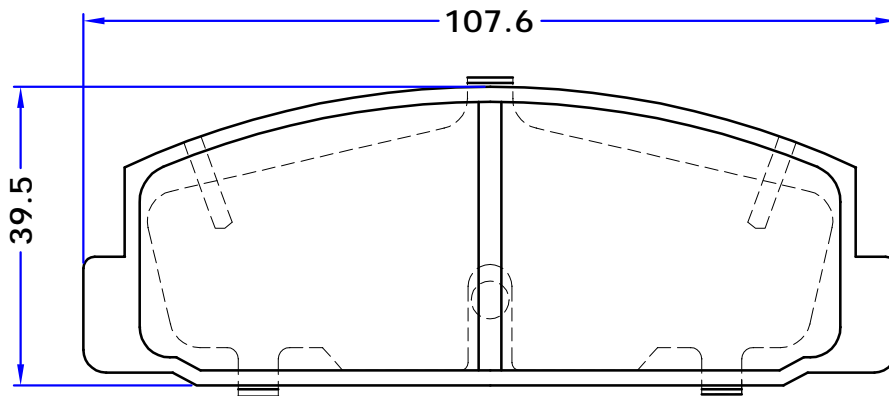

4 PIECES

OE REF. :
MITSUBISHI

MB058917
MB150674
MB150958
MB238250
MB238493
MB377825
MB618109
MB895162
MR389560