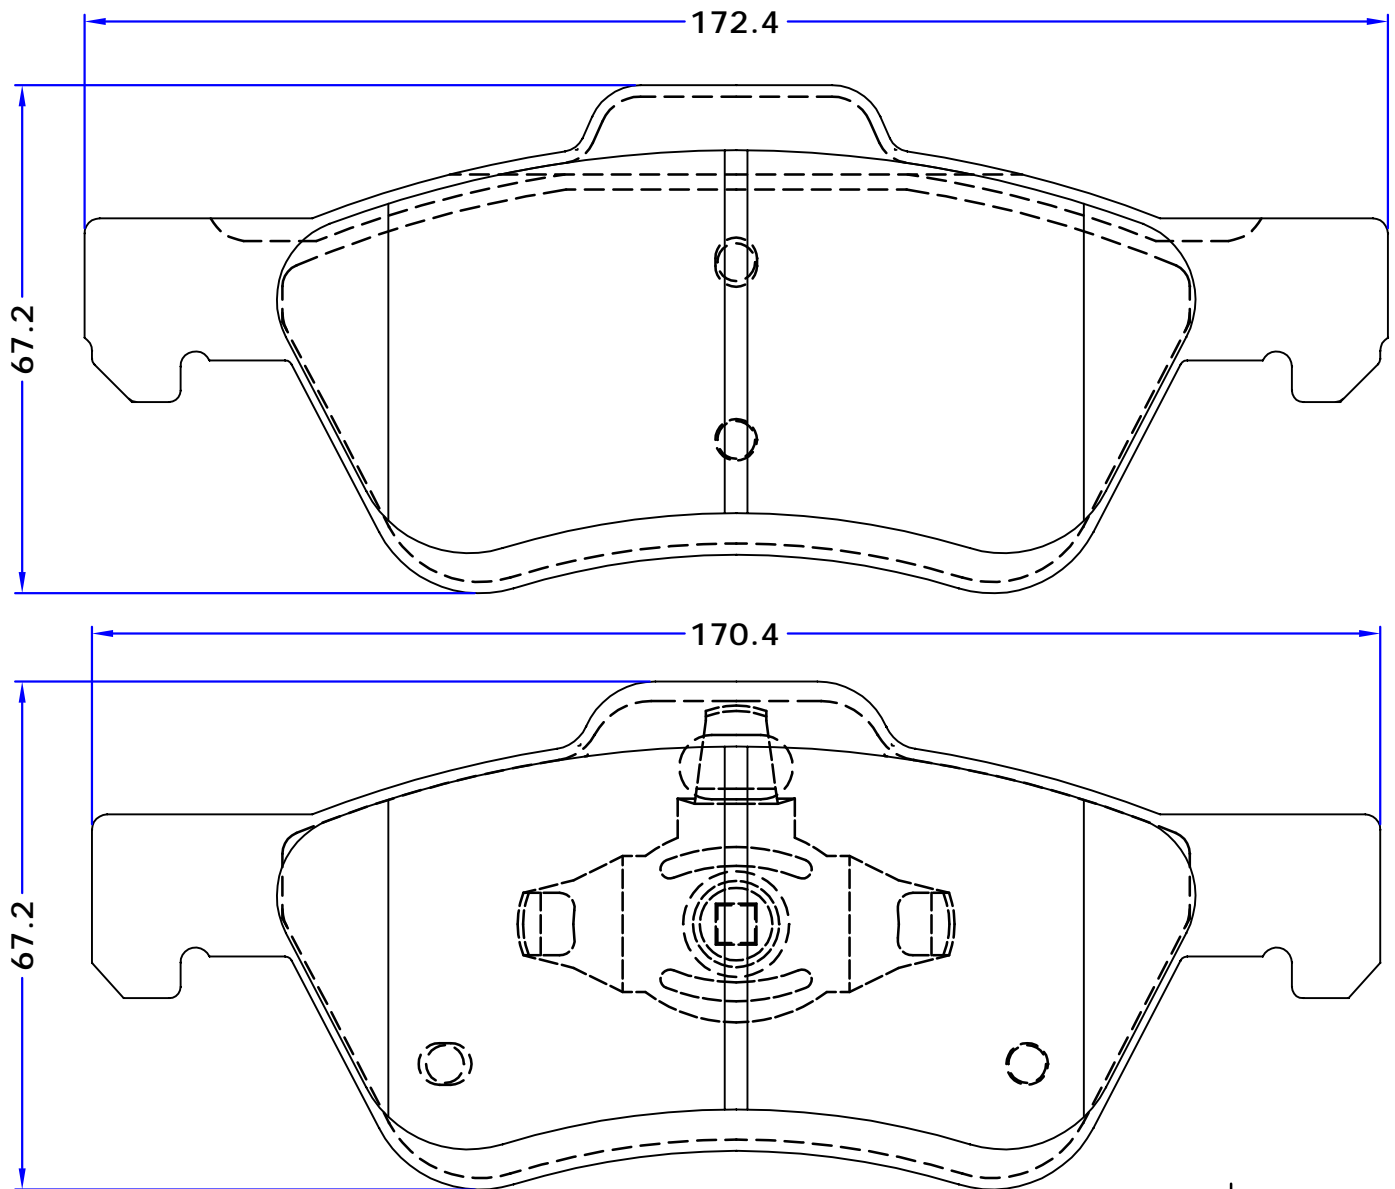

PARS LENT

BRAKE PADS

PL 80168

WVA No. :

THK : 16.7 mm

IRAN KHODRO (HAIMA)

SET : 1 INNER PIECE WITH CALIPER LOCATOR SPRING
1 INNER PIECE WITH CALIPER LOCATOR SPRING
2 OUTER PIECES

PARS LENT