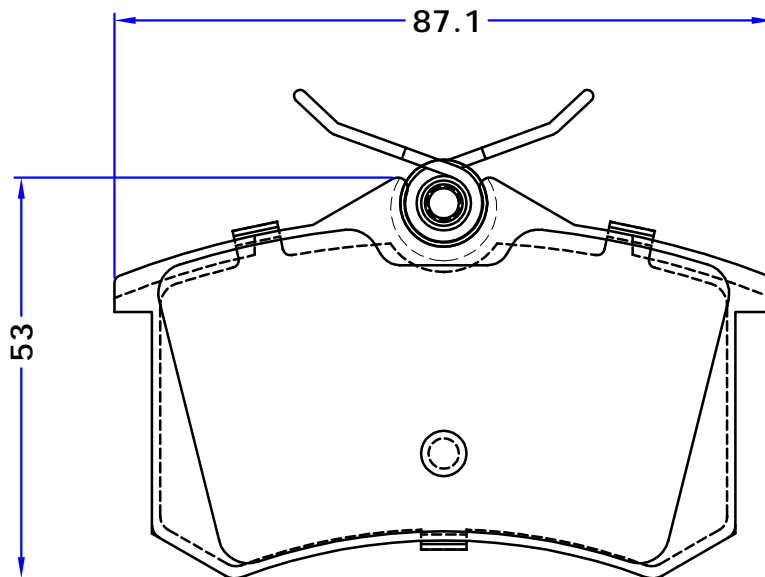

PARS LENT

BRAKE PADS

PL 80169

WVA No. :

THK : 17.2 mm

PARS KHODRO (BRILLIANCE H330 AT, BRILLIANCE H320 AT)

LUCAS

SET : 4 PIECES