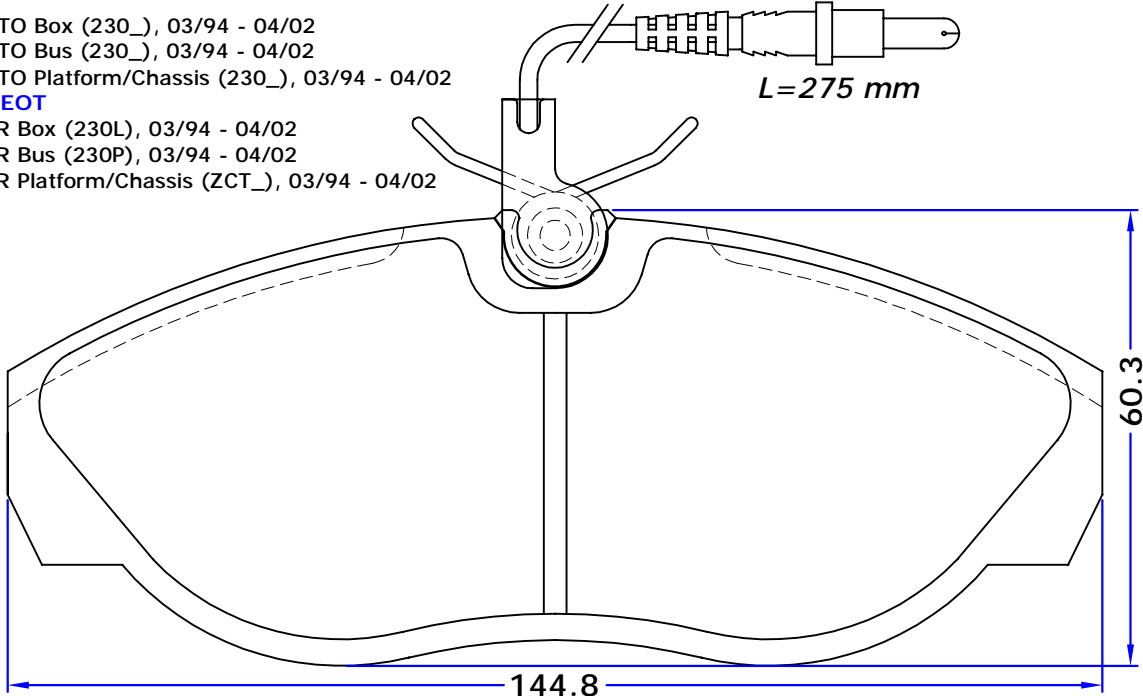

PARS LENT

BRAKE PADS

PL 21797

WVA No. : 21797

THK : 18.5 mm

CITROËN

RELAY Box (230L), 02/94 - 04/02
RELAY Bus (230P), 02/94 - 04/02
RELAY Platform/Chassis (230), 03/94 - 04/02

FIAT

DUCATO Box (230_), 03/94 - 04/02
DUCATO Bus (230_), 03/94 - 04/02
DUCATO Platform/Chassis (230_), 03/94 - 04/02

PEUGEOT

BOXER Box (230L), 03/94 - 04/02
BOXER Bus (230P), 03/94 - 04/02
BOXER Platform/Chassis (ZCT_), 03/94 - 04/02

LUCAS

OE REF:

CITROËN

425116
425117
425451
E172031

FIAT

71752980
71770972
77362212
9945788

PEUGEOT

1611458080
425116
425117
425451
E172031
E172514

2 PIECE WITH WEAR INDICATOR WIRE
2 PIECES WITHOUT WEAR INDICATOR WIRE