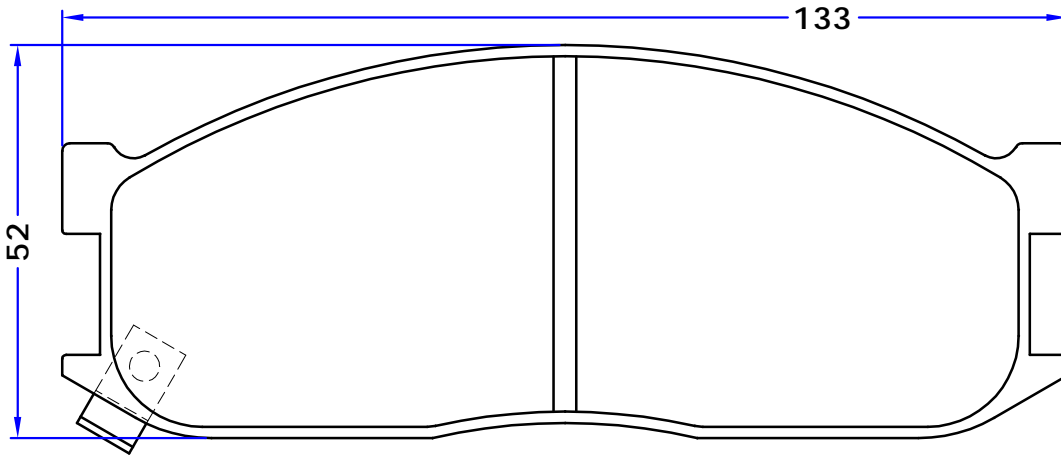

PARS LENT

BRAKE PADS

PL 20002

WVA No. : 20002 & 20191

THK : 15 mm

KIA
MAZDA
BONGO Bus (SR1), 01/84 - 05/94
E-SERIE Box (SR2), 01/84 - 07/04

OE REF:

1. **KIA**
   07K1F3328
   OK70Y3328
   OK71E3328Z
   MAZDA
   S08349280
   S08349280
   S23149280
   S23149280
   S2YA3323Z
   S2YA3328Z
   SA8349280
   SA9449280
   SE963325Z
   SE963328Z
   SE963328Z9A
   SF043328Z
   SF043328Z9A
   S08349280

- 2 OUTER PIECES
- 1 INNER PIECE WITH RIGHT WEAR INDICATOR SPRING
- 1 INNER PIECE WITH LEFT WEAR INDICATOR SPRING

PL 20011-1

WVA No. : 20011

THK : 18.5 mm

VOLKSWAGEN
TRANSPORTER / CARAVELLE Mk III Bus, 05/79 - 07/92
TRANSPORTER Mk II Box, 08/68 - 07/79
TRANSPORTER Mk II Bus, 08/67 - 09/79
TRANSPORTER Mk II Platform/Chassis, 08/68 - 07/79
TRANSPORTER Mk III Box, 05/79 - 12/92
TRANSPORTER Mk III Platform/Chassis, 05/79 - 12/92

OE REF:
VOLKSWAGEN

1. 211698151C
   251698151
   251698151A
   251698151B
   251698151D
   251698151E