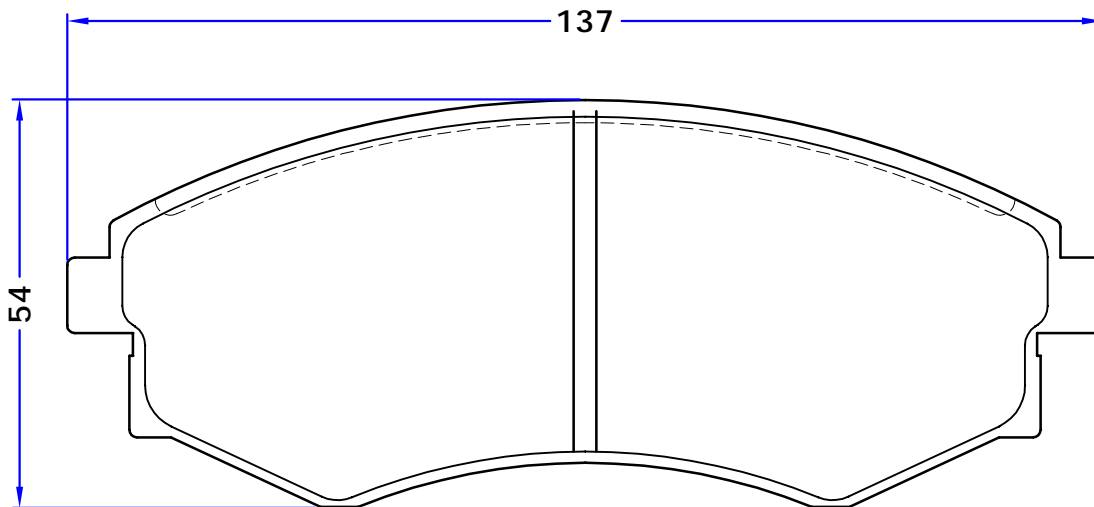

OE REF:

HONDA
45022SA6600
45022SA6N50
45022SA6N52
HYUNDAI
581011CA00
5810122A00
5810122A10
5810124B00
5810124C00
5810125A10
5810128A10
5820228A00

- 2 OUTER PIECES
- 1 INNER PIECE WITH RIGHT WEAR INDICATOR SPRING
- 1 INNER PIECE WITH LEFT WEAR INDICATOR SPRING

PL 21013

WVA No. : 21013

THK : 17 mm

HYUNDAI (ELANTRA - SONATA)
SSANGYONG (KORANDO - MUSSO)