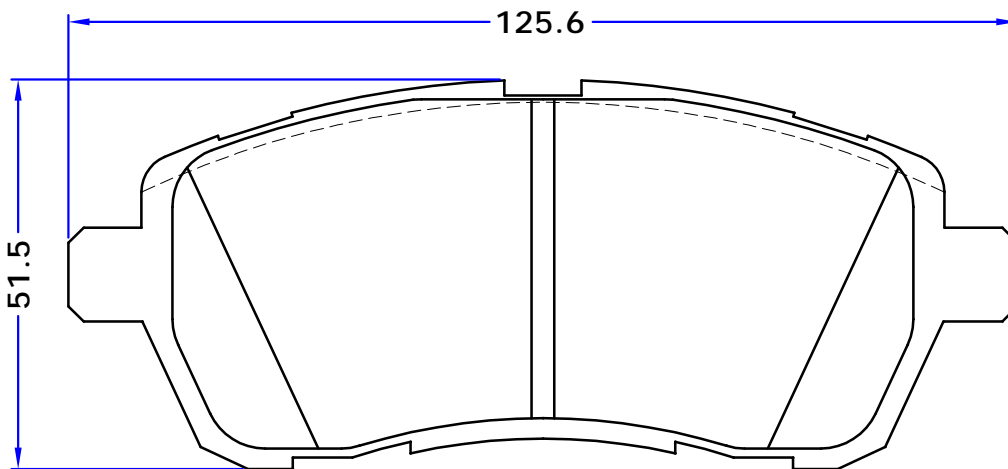

OE REF:
FORD
1550219
1676630
1719275
1749322
1788734
1848518
1855307
8V512K021AA
8V512K021AB
8V512K021BA
8V512K021BB
8V512K021CA
ME8V5J2K021AA

4 PIECES