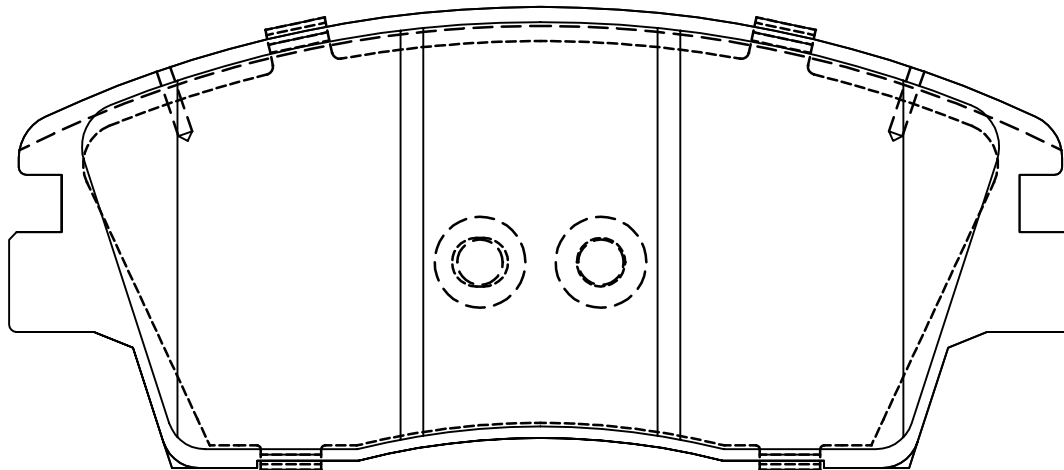

PARS LENT

BRAKE PADS

PL 80167

WVA No. : .....

THK : 17.7 mm

KIA(SPORTAGE 2016 NEW_IX35 2016 NEW)

4x

SET : 2 PIECES WITHOUT WEAR INDICATOR SPRING
1 PIECE WITH RIGHT WEAR INDICATOR SPRING
1 PIECE WITH LEFT WEAR INDICATOR SPRING