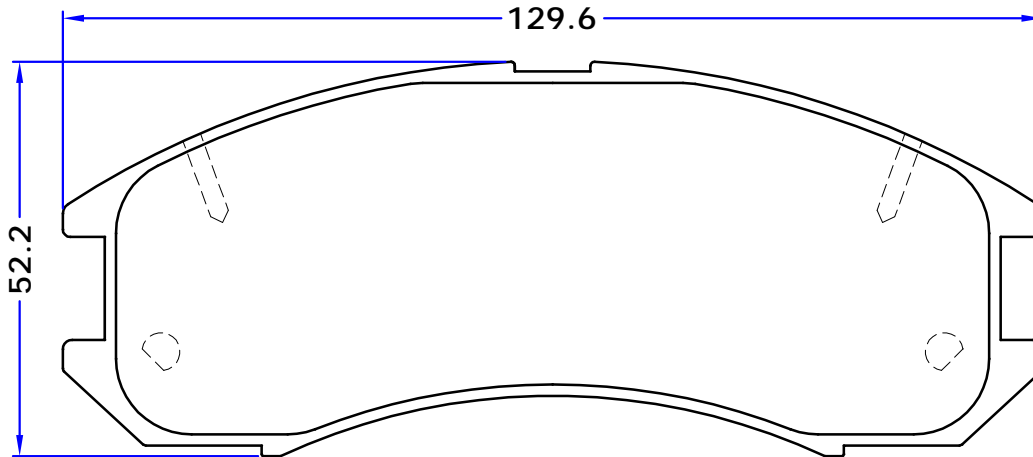

PARS LENT

BRAKE PADS

PL 21378

VVA No. : 21378

THK : 15 mm

FORD USA

PROBE, 08/88 - 07/93

MAZDA

626 Mk II (GC), 11/82 - 09/87

626 Mk III (GD), 06/87 - 05/92

626 Mk III Coupe (GD), 06/87 - 05/92

626 Mk III Estate (GV), 09/87 - 09/97

626 Mk III Hatchback (GD), 06/87 - 05/92

MX-6 (GD), 10/87 - 01/97

AKEBONO

OE REF:

1. **FORD**
   3477468
   3521846
   3521847
   E92Z2001A
2. **MAZDA**
   E92Z2001B
   F32Z2001A
   G2113328Z
   GJ213328ZA
   GJ213328ZB
   GJY13328Z
   GJY13328Z9A
   GN513323Z
   GN513328Z
   GN513328Z9A
3. **MITSUBISHI**
   GN603328Z

- 2 OUTER PIECES
- 1 INNER PIECE WITH RIGHT WEAR INDICATOR SPRING
- 1 INNER PIECE WITH LEFT WEAR INDICATOR SPRING

PL 21388

VVA No. : 21388

THK : 18.3 mm

DAEWOO (LUBLIN II Box, LUBLIN II Flatbed / Chassis)

NISSAN

RENAULT (25 (B29_), 04/84 - 12/93_ESPACE Mk II (J/S63_), 01/91 - 12/96

LAGUNA I (B56_, 556_), 11/93 - 03/01_LAGUNA I Estate (K56_), 09/95 - 03/01

MEGANE I (BA0/1_), 08/95 - 08/03_MEGANE I Cabriolet (EA0/1_), 10/96 - 08/03

MEGANE I Classic (LA0/1_), 09/96 - 08/03_MEGANE I Coach (DA0/1_), 03/96 - 08/03

MEGANE I Grandtour (KA0/1_), 03/99 - 08/03_MEGANE Scenic (JA0/1_), 01/97 - 10/99

SAFRANE Mk II (B54_), 07/96 - 12/00_SAFRANE (B54_), 04/92 - 07/96

SCÉNIC I (JA0/1_), 09/99 - 08/03_SPORT SPIDER (EF0_), 03/95 - 10/99

GIRLING