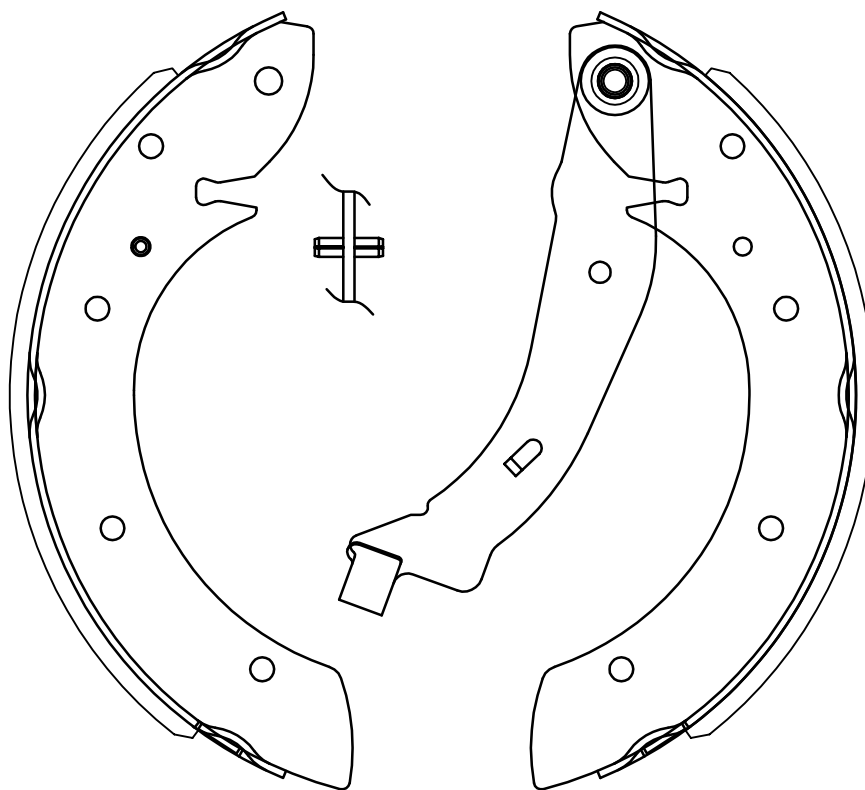

Ø 228.6 x w 41 mm

CITROËN

BERLINGO, 04/08 -
BERLINGO (MF), 07/96 -
BERLINGO Box (B9), 04/08 -
BERLINGO Box (M_), 07/96 -
XSARA PICASSO (N68), 12/99 -

IRAN KHODRO

SAMAND LX

PEUGEOT

PARTNER Box, 04/08 -
PARTNER Box (5), 04/96 -
PARTNER Combispace (5F), 05/96 -
PARTNER Tepee, 04/08 -