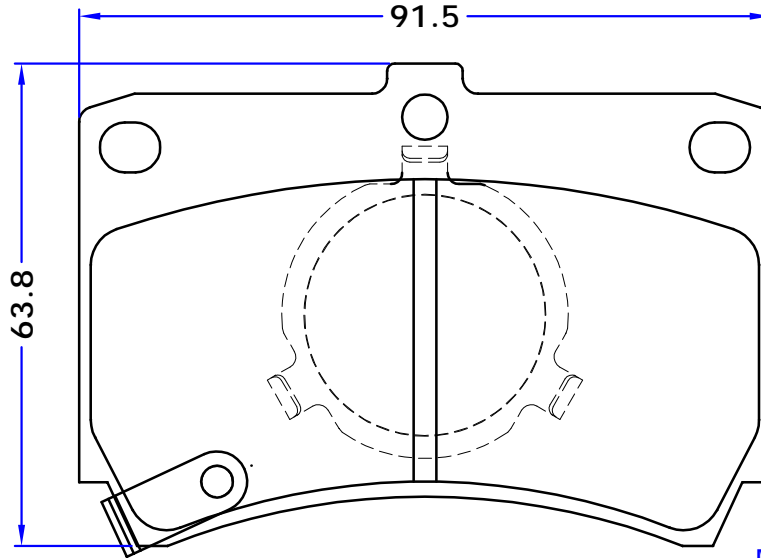

PARS LENT

BRAKE PADS

PL 21277

WVA No. : 21277

THK : 15 mm

FORD AUSTRALIA (CAPRI Convertible
(SA, SA II, SC, SE))

MAZDA

323 F Mk IV (BG), 06/89 - 10/94

323 Mk III (BF), 08/85 - 04/90

323 Mk III Estate (BW), 01/86 - 10/95

323 Mk III Hatchback (BF), 08/85 - 11/91

SUMITOMO

OE REF:

FORD

BG354928ZA

MAZDA

B0923328Z

B0923328ZA

B09249280

B09249280A

B0953328Z

B09549280

B1003328Z

B10049280

B10049280A

BG3449280

BG3449280A

BG3549280

BL533328Z

BL533328Z9A

MITSUBISHI

B5713323Z

BF6749280

BG35492809A

2 OUTER PIECES

1 INNER PIECE WITH RIGHT WEAR INDICATOR SPRING

1 INNER PIECE WITH LEFT WEAR INDICATOR SPRING