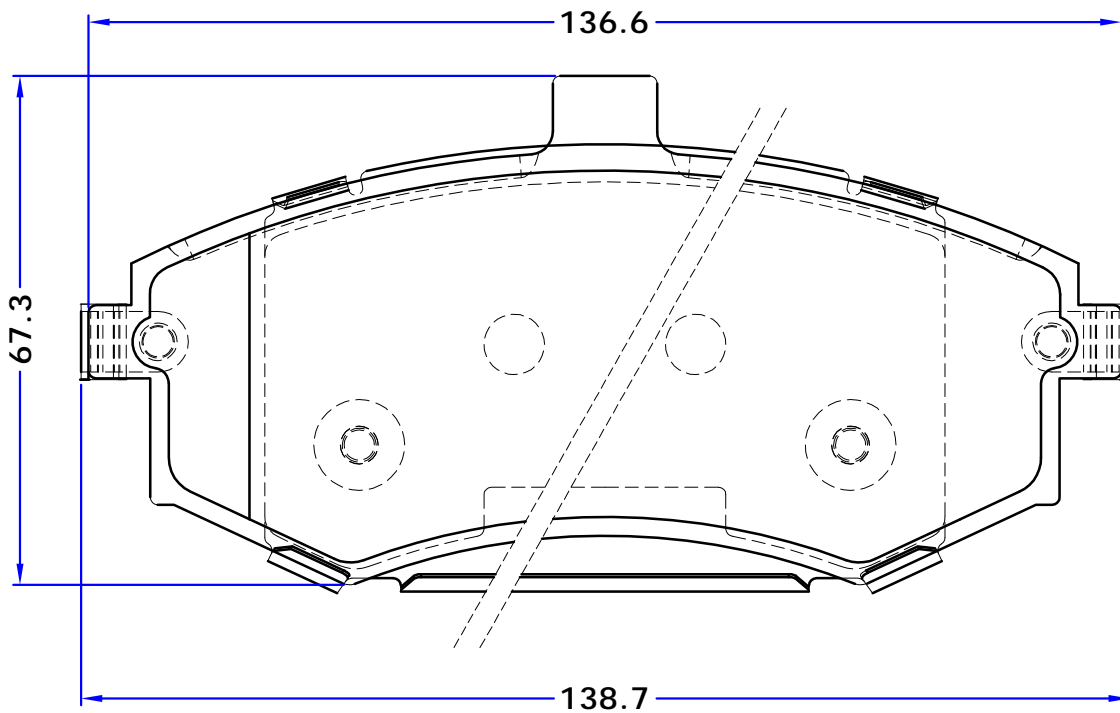

MANDO

PL 80157

WVA No. : -----

THK : 17.8 mm

JAC (J5)