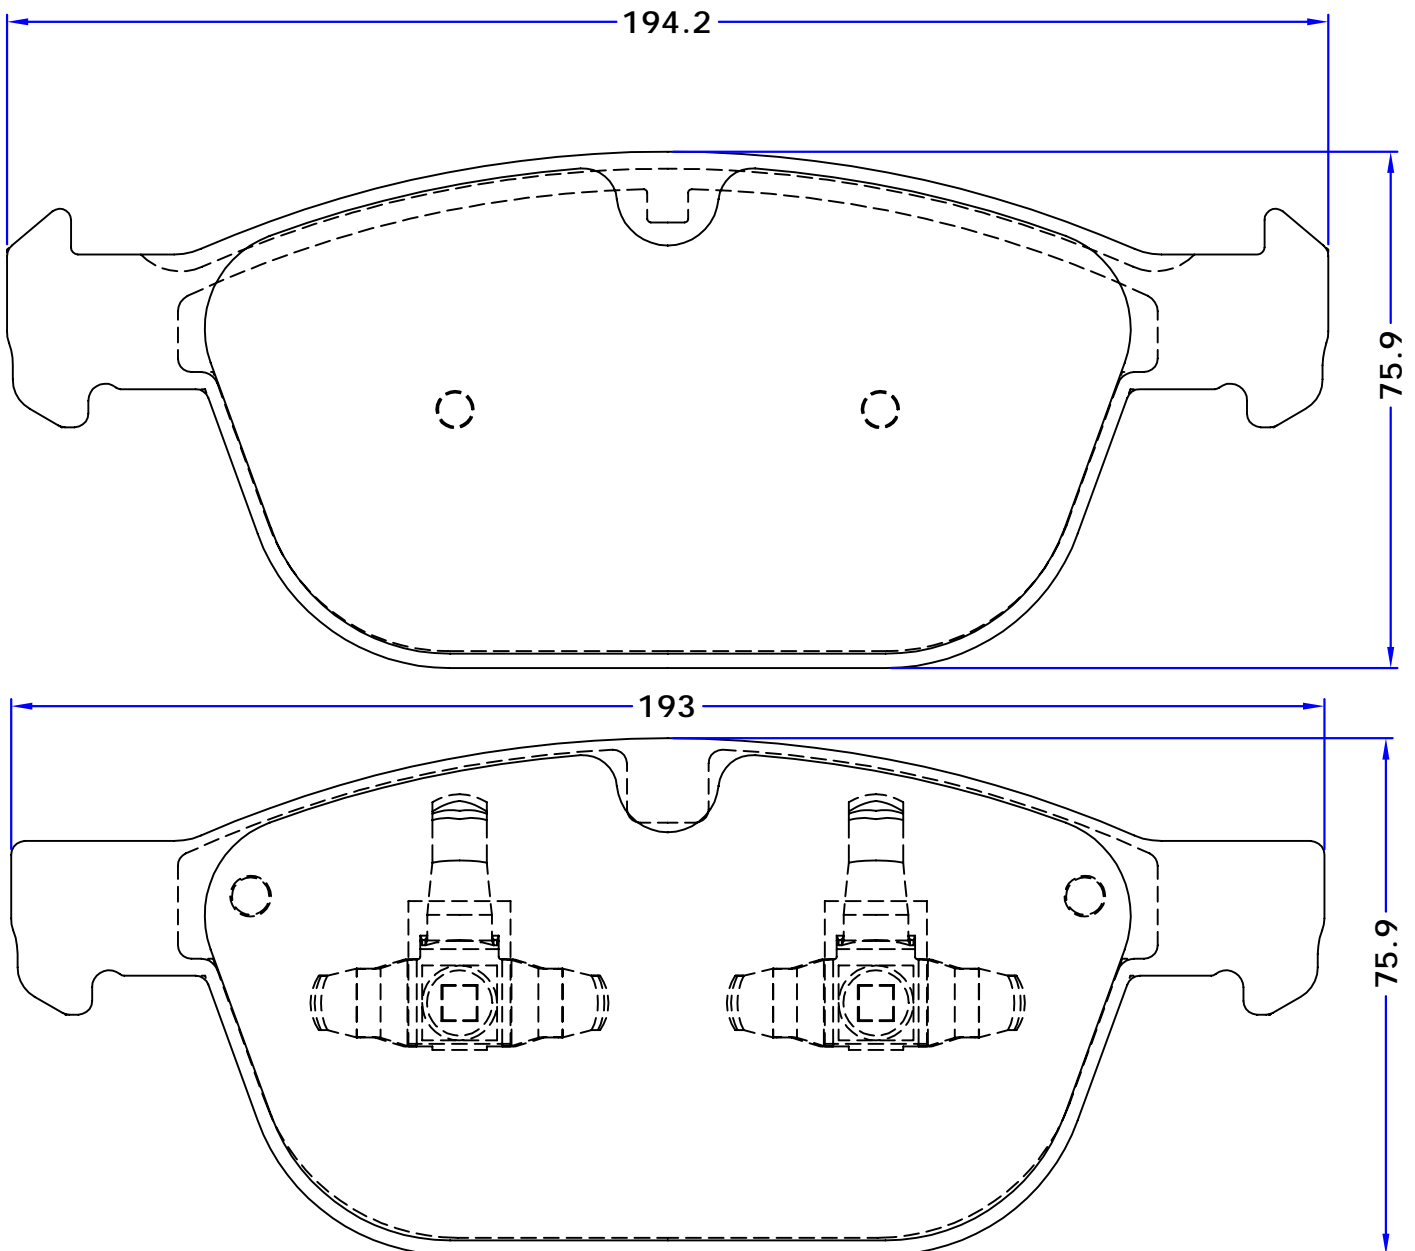

PARS LENT

BRAKE PADS

PL 24399

WVA No. : 24399

THK : 19.2 mm

VOLVO

XC60 (156), 05/08 -
XC90 I (275), 06/02 - 12/14

SET : 2 INNER PIECES WITH PISTON LOCATOR SPRING
2 OUTER PIECES

OE REF :
VOLVO
30793943
31277334