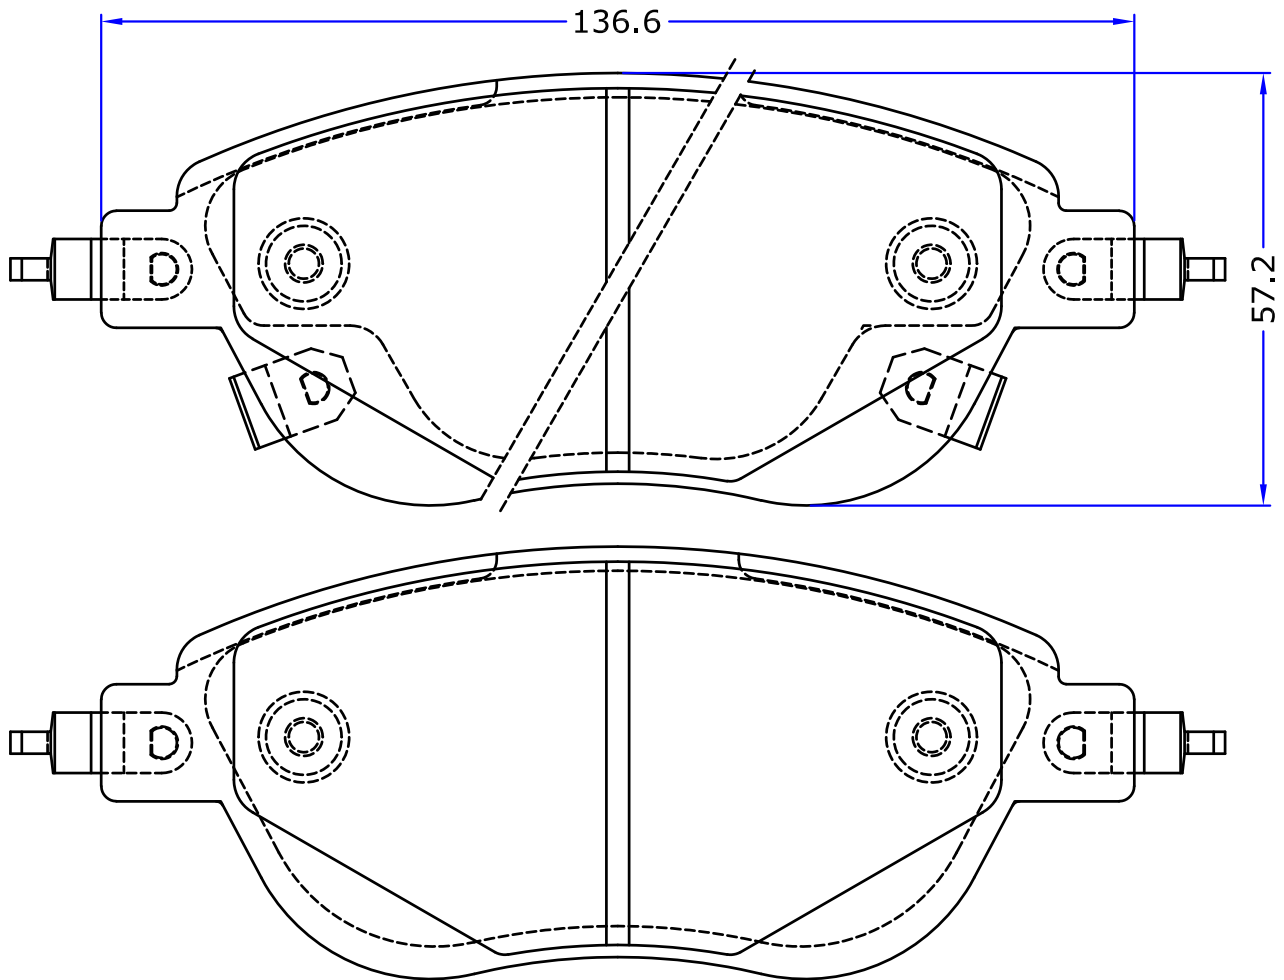

PARS LENT

BRAKE PADS

PL 80203

WVA No. : .....

THK : 18.3 mm

DONG FENG(FARDA.COM)
T5

SET : 2 INNER PIECES WITH INNER SHIM AND WEAR INDICATOR SPRING AND CALIPER SPRINGS
2 OUTER PIECES WITH OUTER SHIM AND CALIPER SPRINGS