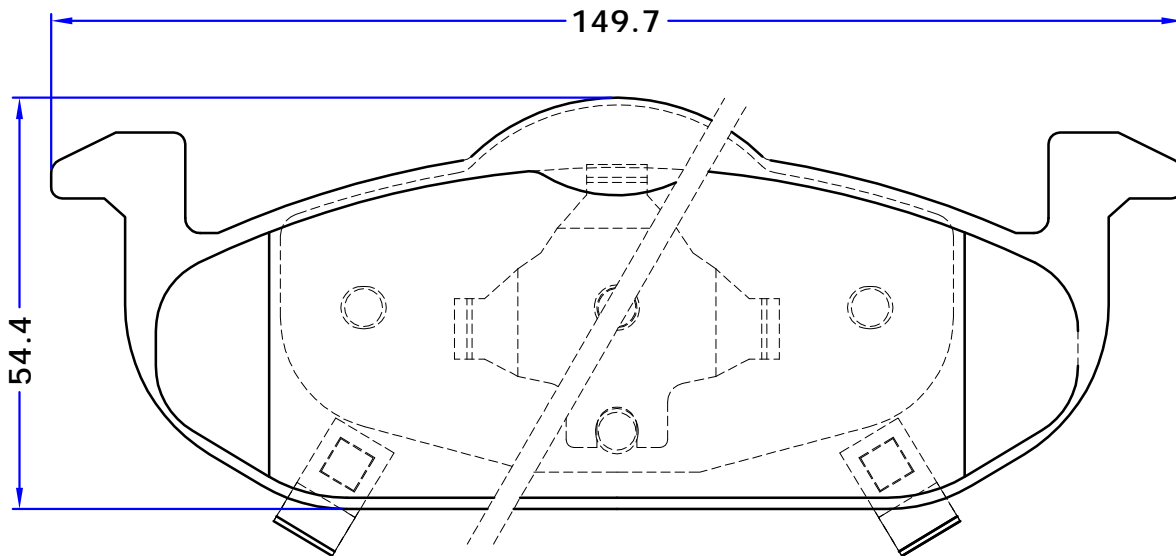

PARS LENT

BRAKE PADS

PL 80163

WVA No. : .....

THK : 15.7 mm

MG (350)

- 2 OUTER PIECES
- 1 INNER PIECE WITH RIGHT WEAR INDICATOR SPRING
- 1 INNER PIECE WITH LEFT WEAR INDICATOR SPRING