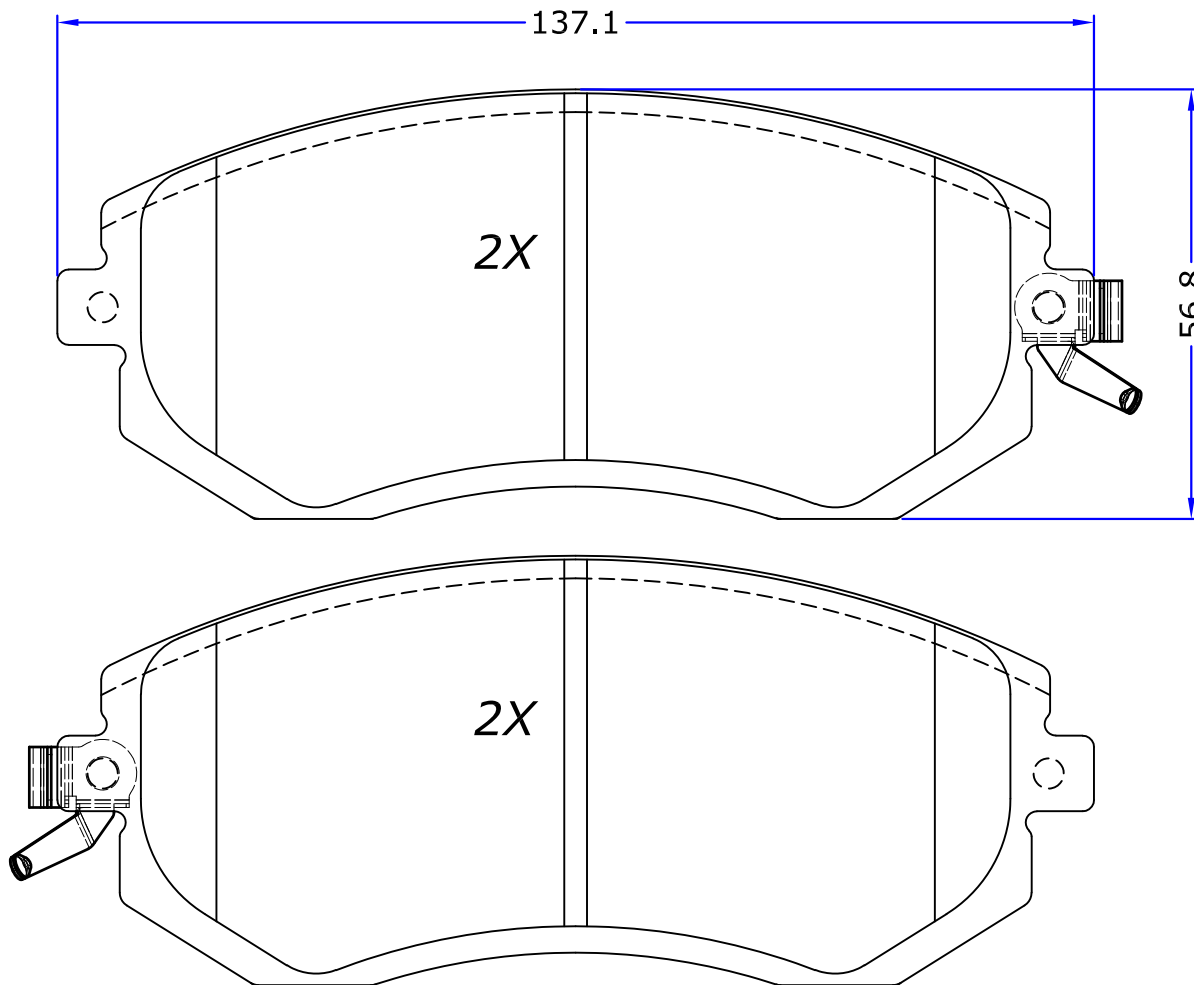

PARS LENT

BRAKE PADS

PL 25760

WVA No. : 25760

THK : 17.2 mm

SCION

FR-S Coupe, 09/11 -

SUBARU

BRZ, 06/12 -

EXIGA (YA_), 05/08 -

FORESTER (SH_), 01/08 -

FORESTER (SJ_), 11/12 -

IMPREZA Estate, 09/11 -

IMPREZA Hatchback (GP_), 10/11 -

IMPREZA Hatchback (GR, GH, G3), 03/07 - 05/14

IMPREZA Hatchback (GT_), 10/16 -

IMPREZA Saloon (GE, GV), 01/07 -

IMPREZA Saloon (GJ_), 07/11 -

LEGACY V (BM), 05/09 -

LEGACY V Estate (BR), 06/08 - 12/14

OUTBACK (BR), 09/09 -

XV (_GP_), 12/11 -

TOYOTA

GT 86 Coupe (ZN6_), 03/12 -

Tokico

OE REF :
SUBARU

26296AJ02A
26296FJ010
26296FJ020
26296FJ030
26296SC000
26296SC010
26296SC011

TOYOTA

SU00304089
SU00304090
SU00304678
SU00304679
SU00307199

SET: 2 INNER PIECES WITH RIGHT WEAR INDICATOR SPRING
2 OUTER PIECES WITH LEFT WEAR INDICATOR SPRING