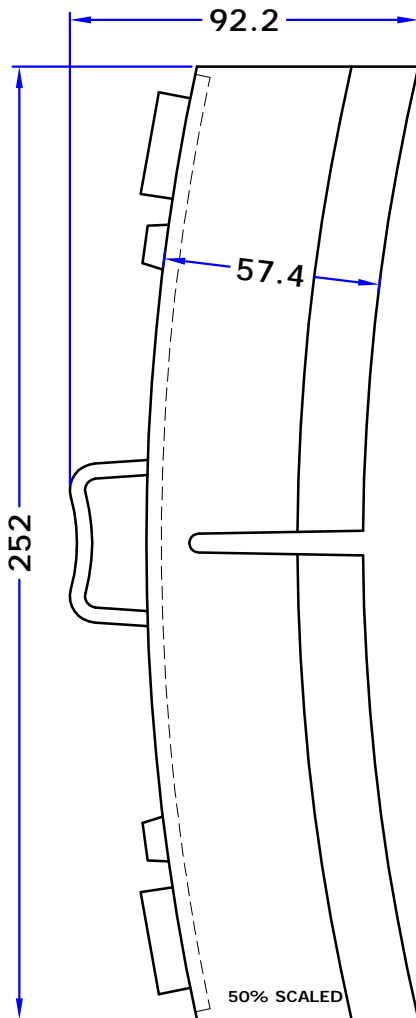

PARS LENT

BRAKE PADS

PL 70068

IR No. : 9077

THK : 57.4 mm

RAILWAY (ALSTOM LOCOMOTIVE)