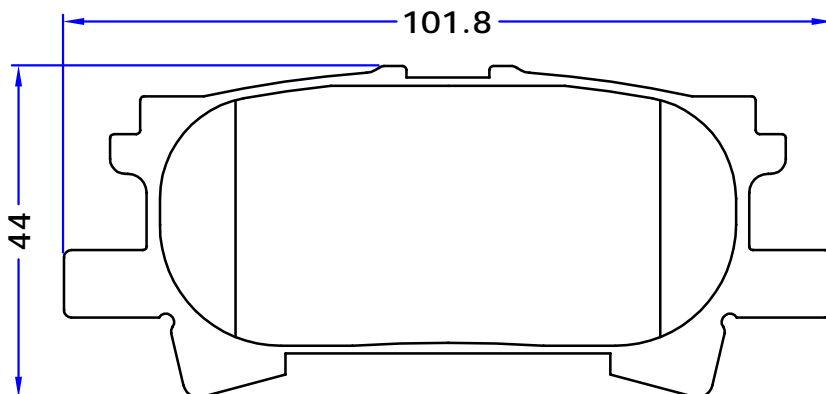

TOYOTA

HARRIER (MCU3_, MHU3_, ACU3_, GSU3_), 10/03 -

SUMITOMO

OE REF:

LEXUS
0446648030
TOYOTA
0446648060

4 PIECES