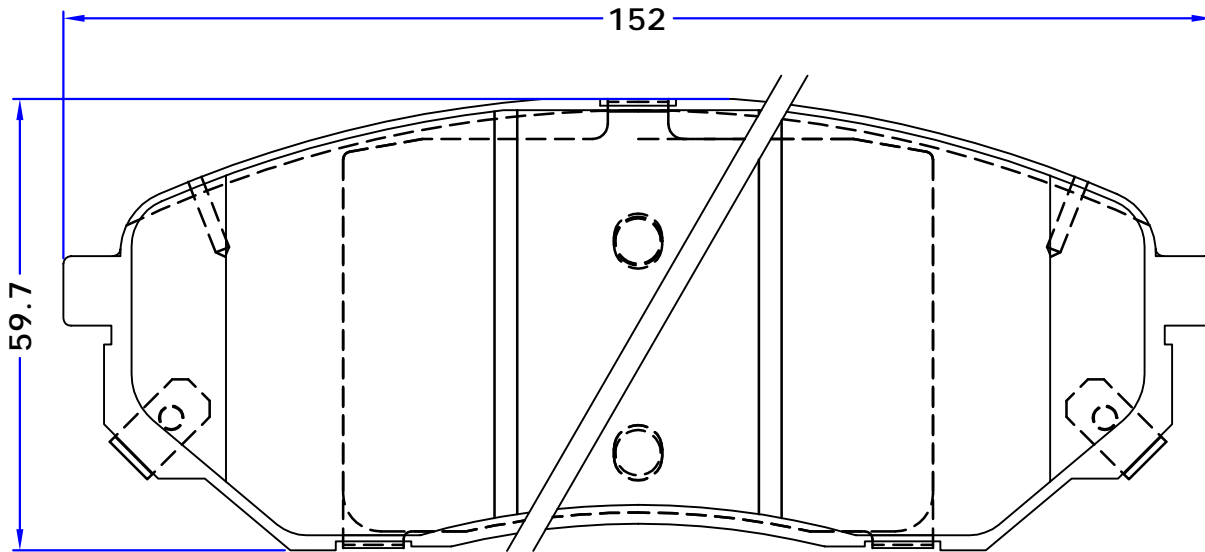

PARS LENT

BRAKE PADS

PL 22378

WVA No. : 22378

THK : 17 mm

KIA
SORENTO III (UM), 01/15 -

4x

SET : 1 INNER PIECE WITH RIGHT WEAR INDICATOR SPRING
1 INNER PIECE WITH LEFT WEAR INDICATOR SPRING
2 OUTER PIECES

OE REF:
KIA
58101C5A70