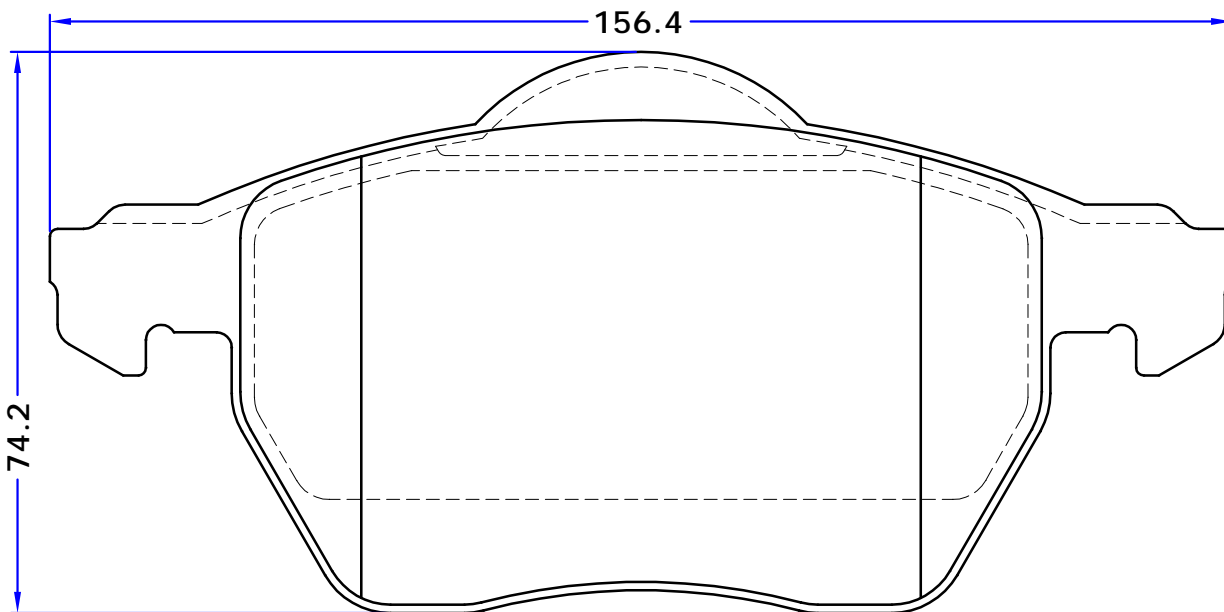

AUDI - VOLKSWAGEN

TEVES

- 2 OUTER PIECES
- 1 INNER PIECE WITH RIGHT CALIPER SPRING
- 1 INNER PIECE WITH LEFT CALIPER SPRING