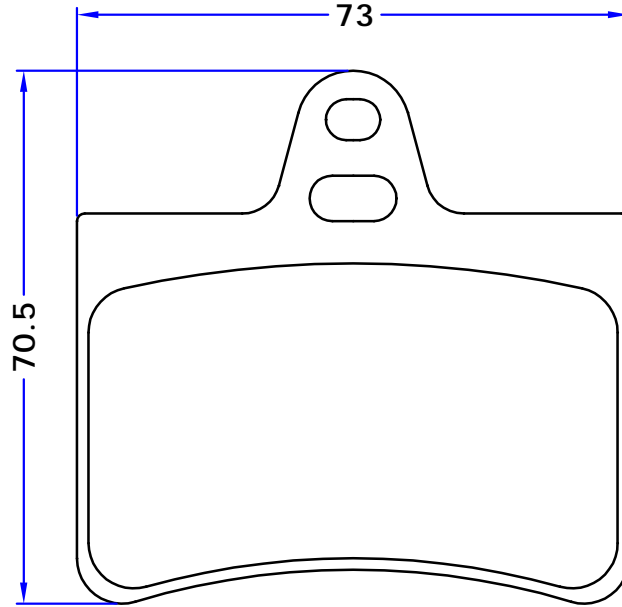

2 OUTER PIECES
2 INNER PIECES

PL 23305

WVA No. : 23305

THK : 15.4 mm

CITROËN

- C5 I (DC_), 03/01 - 08/04
- C5 I Estate (DE_), 06/01 - 08/04
- C5 II (RC_), 08/04 -
- C5 II Break (RE_), 09/04 -

CITROËN

OE REF: