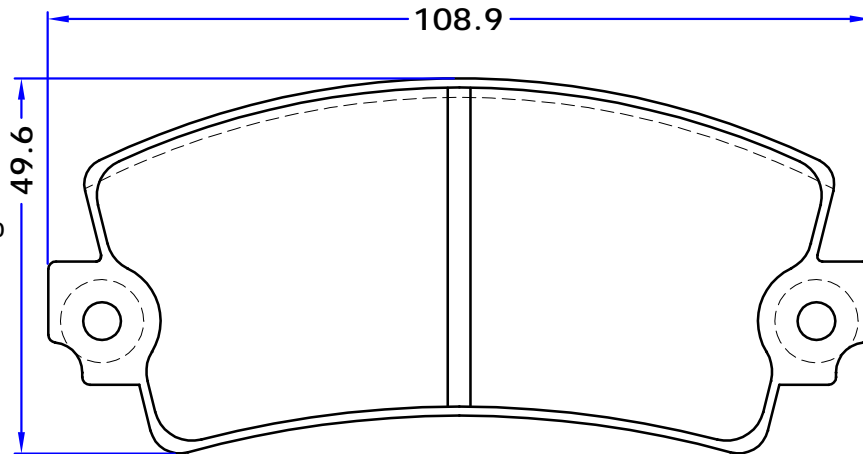

PL 20140

WVA No. : 20140

THK : 14 mm

ARO

10, 06/80 -
240-244, 04/78 -

CITROËN

LNA, 11/76 - 10/86
VISA, 09/78 - 03/91
VISA Convertible, 03/83 - 10/88

DACIA

1300, 12/72 - 05/83
1300 Estate, 12/72 - 05/83
1310 Estate, 05/83 -
1310 Saloon (U, X), 05/83 -
1410 Estate, 09/85 - 12/98
1410 Estate, 06/94 - 12/98
1410 Saloon, 09/85 - 12/98

FIAT

130 (130_), 06/69 - 03/78
130 Coupe, 10/71 - 03/78

PEUGEOT

104, 10/72 - 06/88
104 Coupe, 09/73 - 06/88
304 (_04M_), 10/69 - 10/79
304 Break (_04D_), 09/70 - 10/80
305 Estate (581D), 08/80 - 09/82
305 (581A), 11/77 - 09/82

RENAULT

4 (112_), 04/62 - 12/93
4 Box (R21_, R23_), 09/66 - 12/93
5 (122_), 01/72 - 12/85
6 (118_), 10/69 - 04/87
14 (121_), 05/76 - 12/83

TALBOT

SAMBA (51A), 01/81 - 12/87
SAMBA Convertible (51E), 01/81 - 12/87

BENDIX

OE REF:

424864
425010
425067
75531486
95663076

FIAT

5888550
PEUGEOT

424864
425010
425067
75531486
95663076

RENAULT

6000000413
7701200355
7701200364
7701201297
7701201309
7701201313
7701202890
7701203777
7701348049
7701348071
7701348698
7701349049
7701349448
7704001260