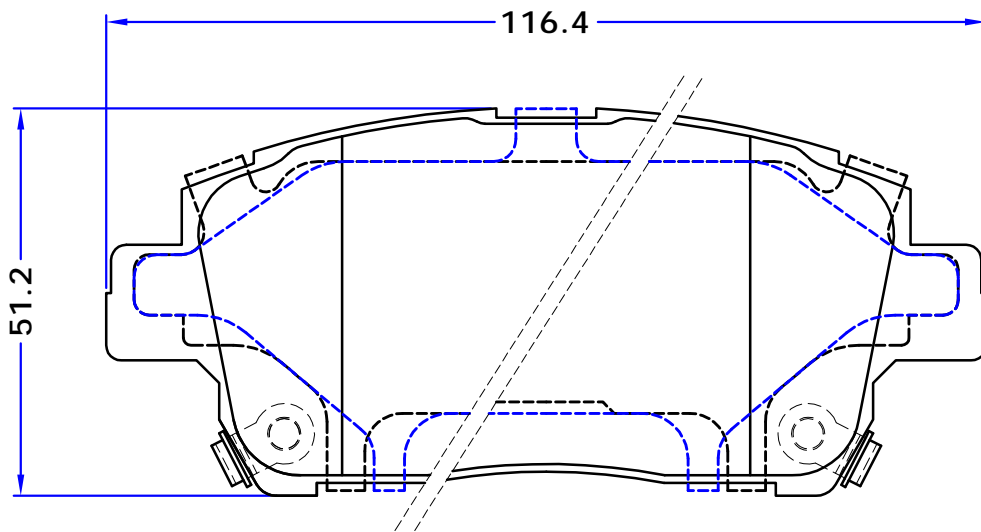

WVA No. : 23510

THK : 17.5 mm

MORATTAB VEHICLE (CAKY (KY5))

- 2 OUTER PIECES
- 1 INNER PIECE WITH RIGHT WEAR INDICATOR SPRING
- 1 INNER PIECE WITH LEFT WEAR INDICATOR SPRING

PARS LENT

BRAKE PADS

PL 23510

WVA No. : 23510