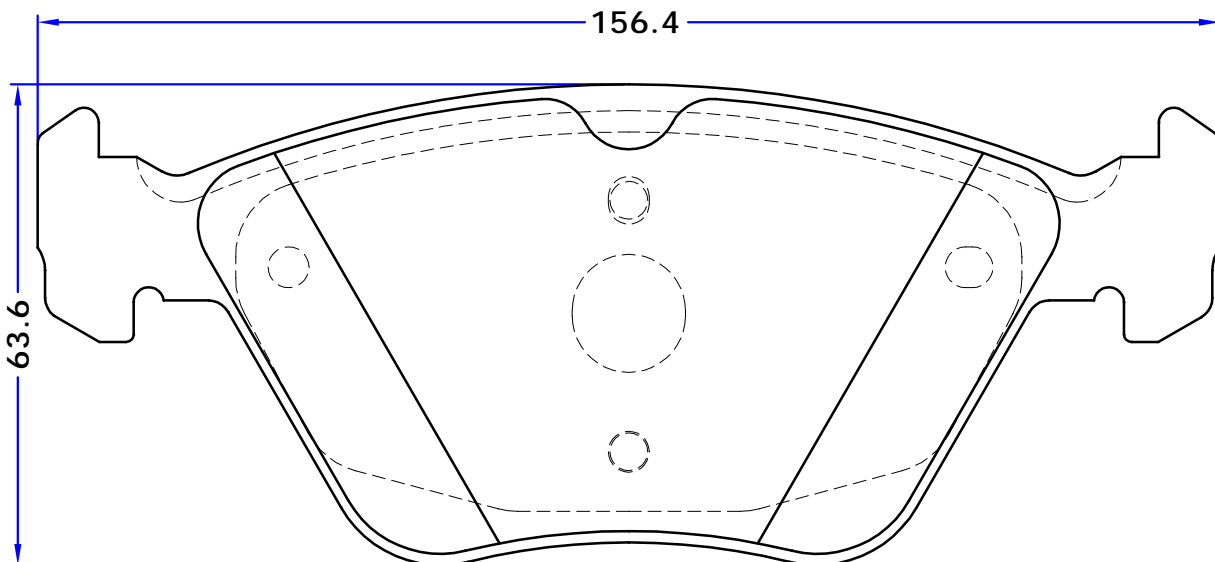

PARS LENT

BRAKE PADS

PL 21670

WVA No. : 21670

THK : 20.3 mm

CHRYSLER

CROSSFIRE, 07/03 -
CROSSFIRE Roadster, 05/04 -

MERCEDES-BENZ

CLK (C208), 06/97 - 07/02
CLK Convertible (A208), 03/98 - 03/02
E-CLASS (W210), 06/95 - 03/02
E-CLASS Estate (S210), 06/96 - 03/03
S-CLASS (W220), 10/98 - 08/05
Saloon (W124), 12/84 - 06/93
SLK (R170), 04/96 - 04/04

TEVES

OE REF:
CHRYSLER
00K05139218AB
5114555AA
5139218AA
MERCEDES-BENZ
0024204520
0024205020
0034202920
0034208320
0044200320
A0024204520
A0024205020
A0034202920
A0034208320
A0044200320

2 OUTER PIECES
2 INNER PIECES