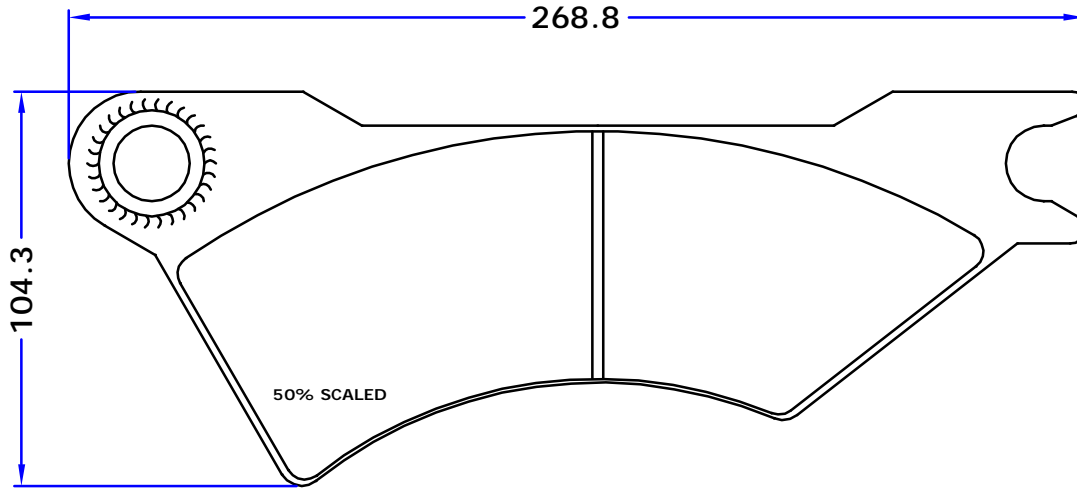

BRAKE PADS

PL 70047

WVA No. : -----

THK : 17 mm

RAILWAY (MC-M BOGIES)

PL 70049

WVA No. : -----

THK : 20 mm