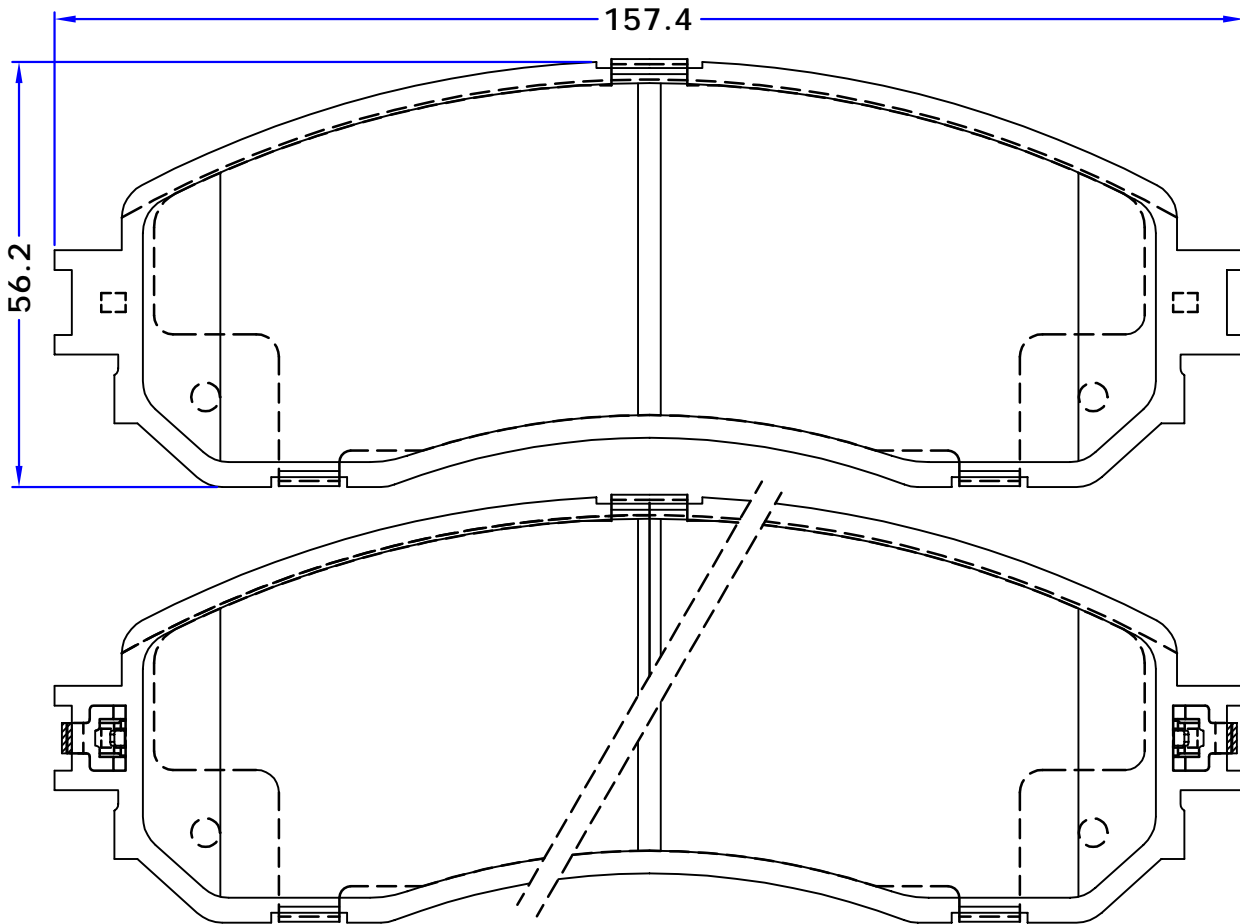

PARS LENT

BRAKE PADS

PL 80170

WVA No. : .....

THK : 17.6 mm

LIFAN (820)

SET : 1 INNER PIECE WITH RIGHT WEAR INDICATOR SPRING
1 INNER PIECE WITH LEFT WEAR INDICATOR SPRING
2 OUTER PIECES