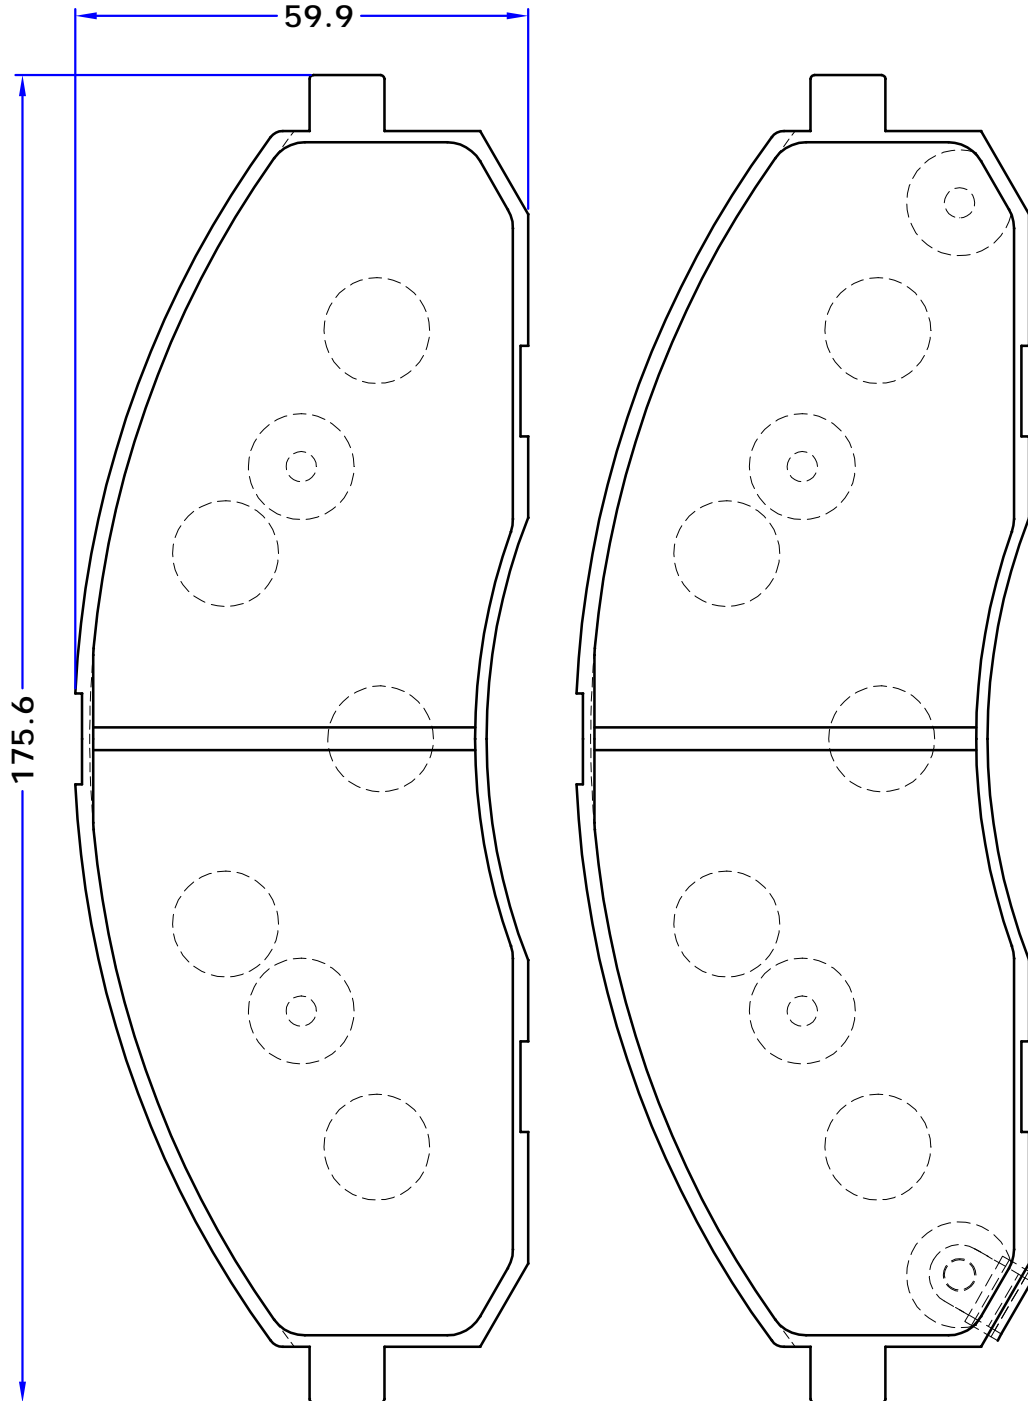

PARS LENT

BRAKE PADS

PL 80148

WVA No. :

THK : 20 mm

IVECO

- 2 OUTER PIECES
- 1 INNER PIECE WITH RIGHT WEAR INDICATOR SPRING
- 1 INNER PIECE WITH LEFT WEAR INDICATOR SPRING