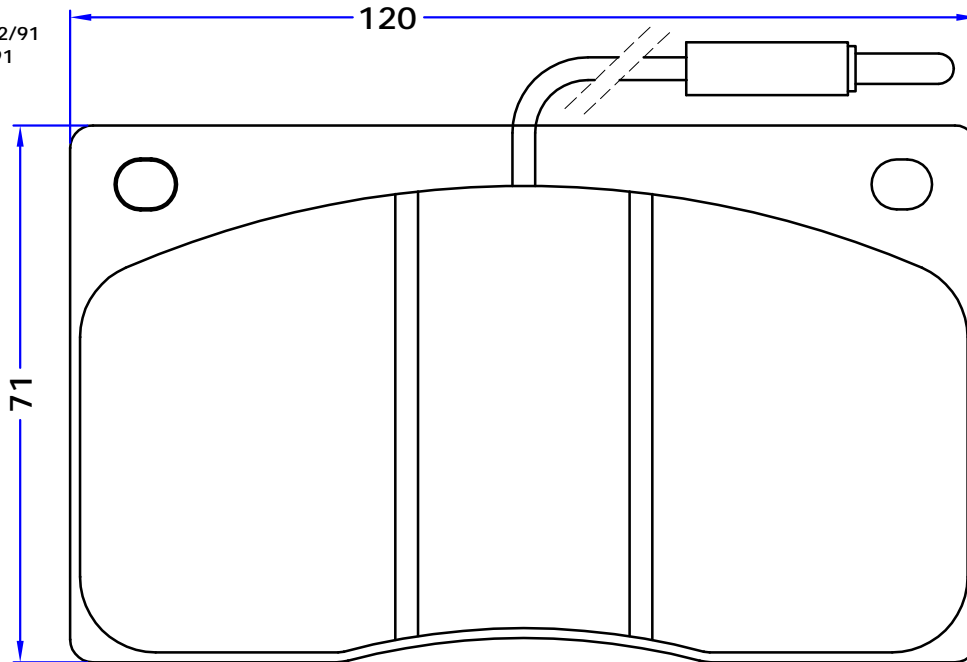

4 PIECES

PL 20380

WVA No. : 20380

THK : 15.6 mm

ASTON MARTIN

DB7 Convertible 11/95

DB7 Coupe, 01/94

DAIMLER

2.8 - 5.3, 10/69 - 02/93

COUPE, 09/73 - 12/77

LANDAULETTE, 03/74 - 12/91

LIMOUSINE, 06/68 - 12/91

XJ 40, 81, 10/86 - 09/94

JAGUAR

XJ, 07/68 - 02/93

XJ (XJ40_), 10/86 - 11/94

XJ Coupe, 09/75 - 03/96

XJSC Convertible, 07/85 - 03/96

RENAULT

MASTER I Bus (T_), 08/80 - 07/98

MASTER I Platform/Chassis (P_), 07/80 - 07/98

MASTER I Van (T_), 07/80 - 07/98