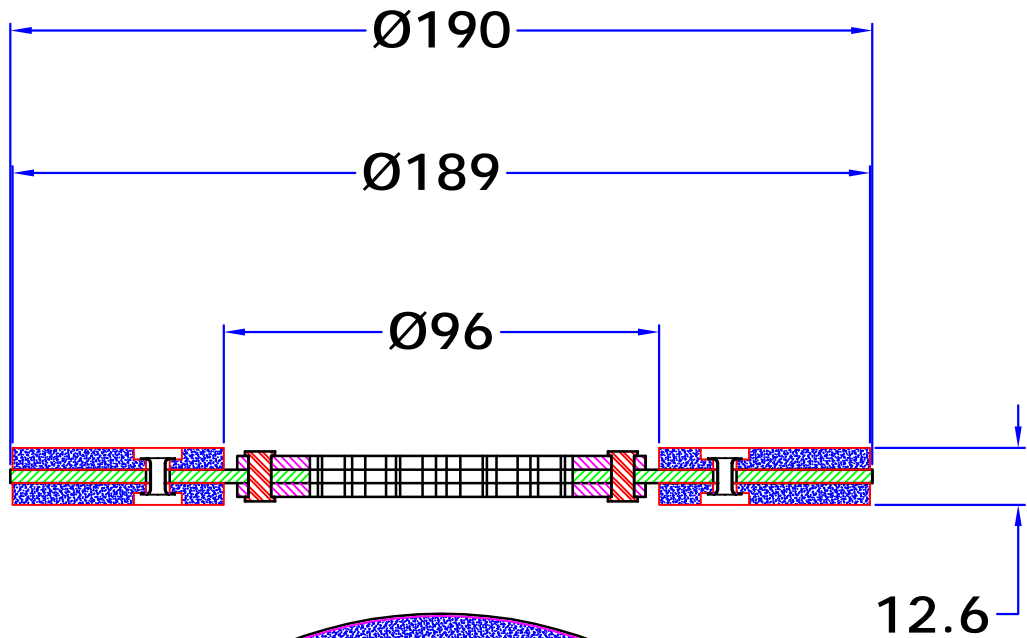

ROMANIA TRACTOR

SCALE 0.6