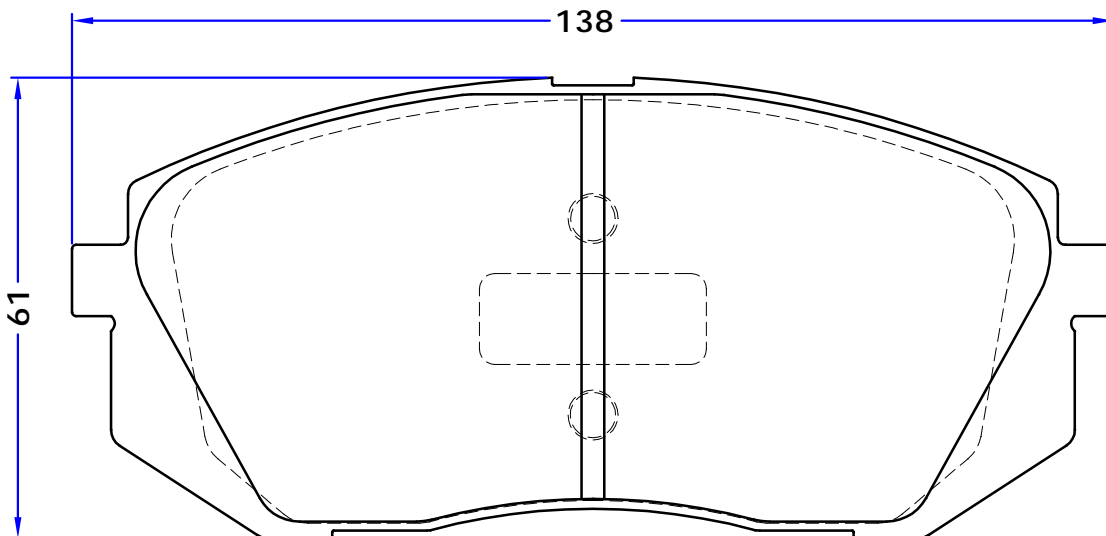

KIA

- CARENS III (UN), 09/06 -
- RONDO III (UN), 09/06 -
- SPORTAGE (JE_, KM_), 09/04 -

**OE REF :
KIA**

- 581010ZA00
- 581011DA50
- 581011DE00

- 2 OUTER PIECES
- 1 INNER PIECE WITH RIGHT WEAR INDICATOR SPRING
- 1 INNER PIECE WITH LEFT WEAR INDICATOR SPRING