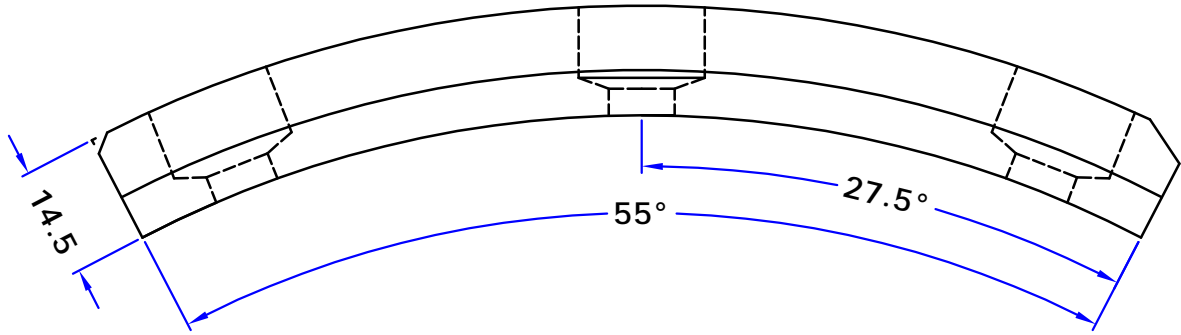

JAC MINI BAR (6 TON)

SCALE 1:1