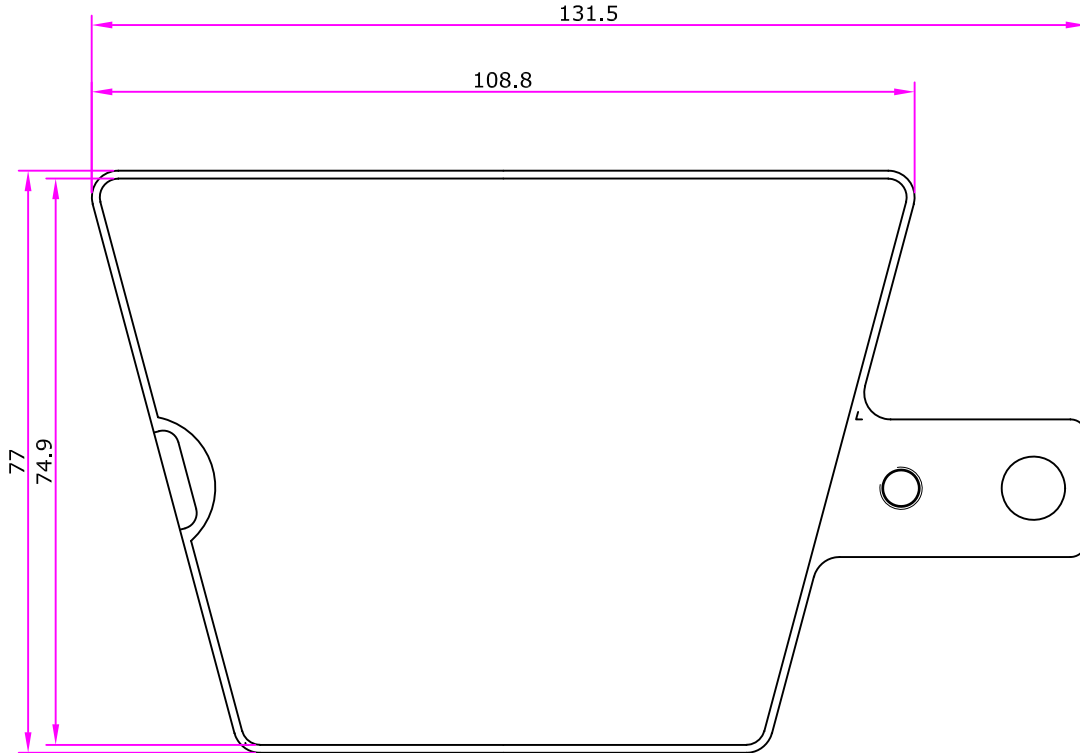

SCALE : 1/10

WWW.PARSLANT.COM

FOOLAD MOBARAKE (PADS FOR BRAKE TYPE 4C_630 V30)

SET : 1 RIGHT PIECE WITH CLAMP
1 LEFT PIECE WITH CLAMP

30% SCALED

BEHRAN ELEVATOR BRAKE PAD

SCALE 1:1

BEHRAN ASANBAR (BS140 BRAKE PAD)