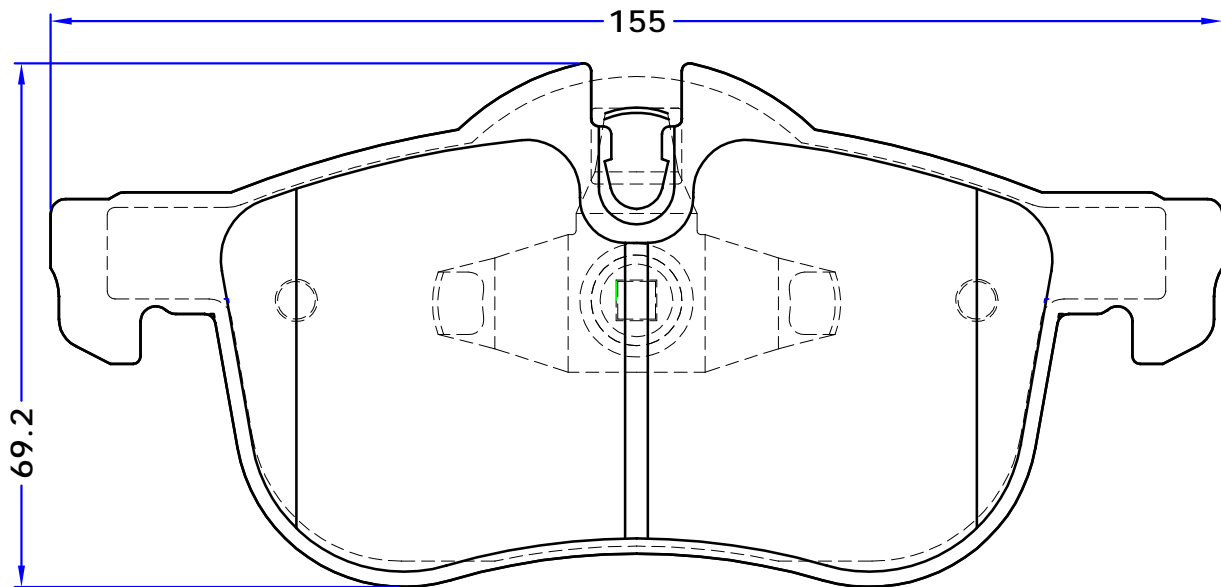

PARS LENT

BRAKE PADS

PL 80147

WVA No. : 23112

THK : 18.8 mm

MG
MG ZT, 06/01 - 07/05
MG ZT- T, 10/01 - 07/05
ROEWE (SAIC)
550, 06/08
750, 01/07
ROVER
75 (RJ), 02/99 - 05/05
75 Tourer (RJ), 08/01 - 06/06

2 INNER PIECES
2 OUTER PIECES

MG
SFP100511
ROVER
GBP90342AF
SFP100511SLP