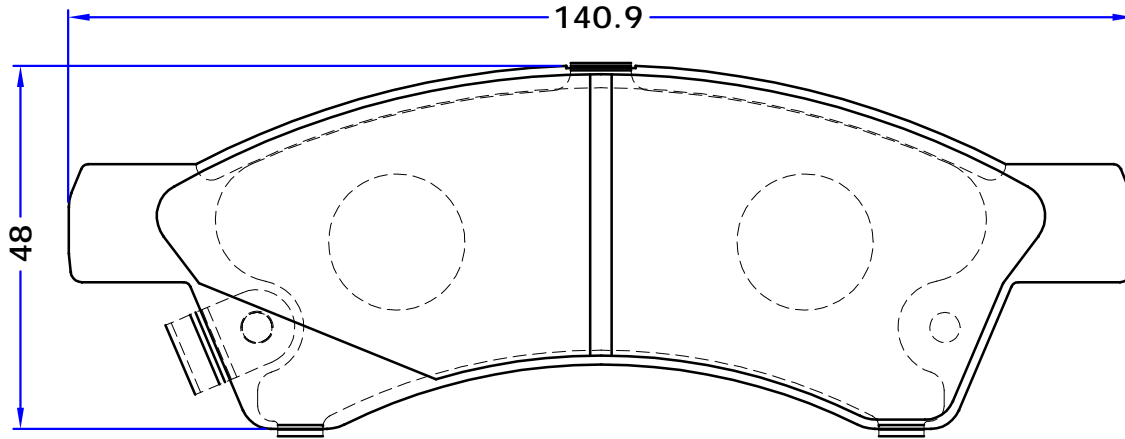

PARS LENT

BRAKE PADS

PL 80131

WVA No. : -----

THK : 16.5 mm

TIBA

THICKNESS WITHOUT SHIM = 15.8 mm