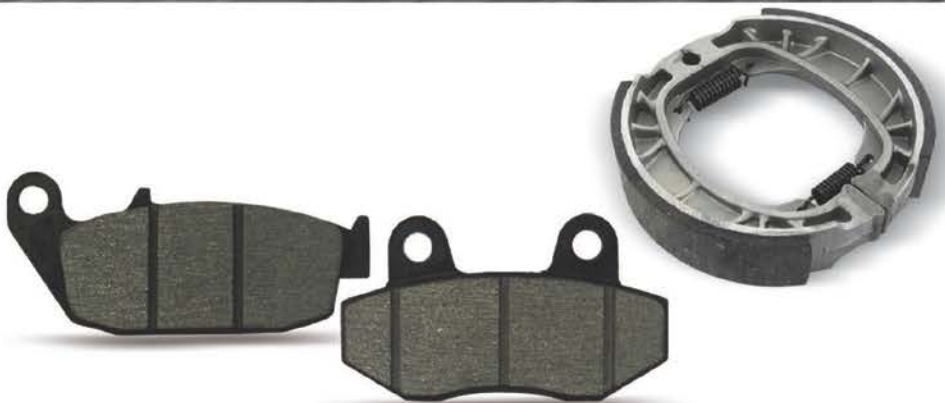

SECTION 6:
BRAKE PADS & BRAKE SHOES
MOTOR CYCLES

PARS LENT INDUSTRIAL &
MANUFACTURING COMPANY