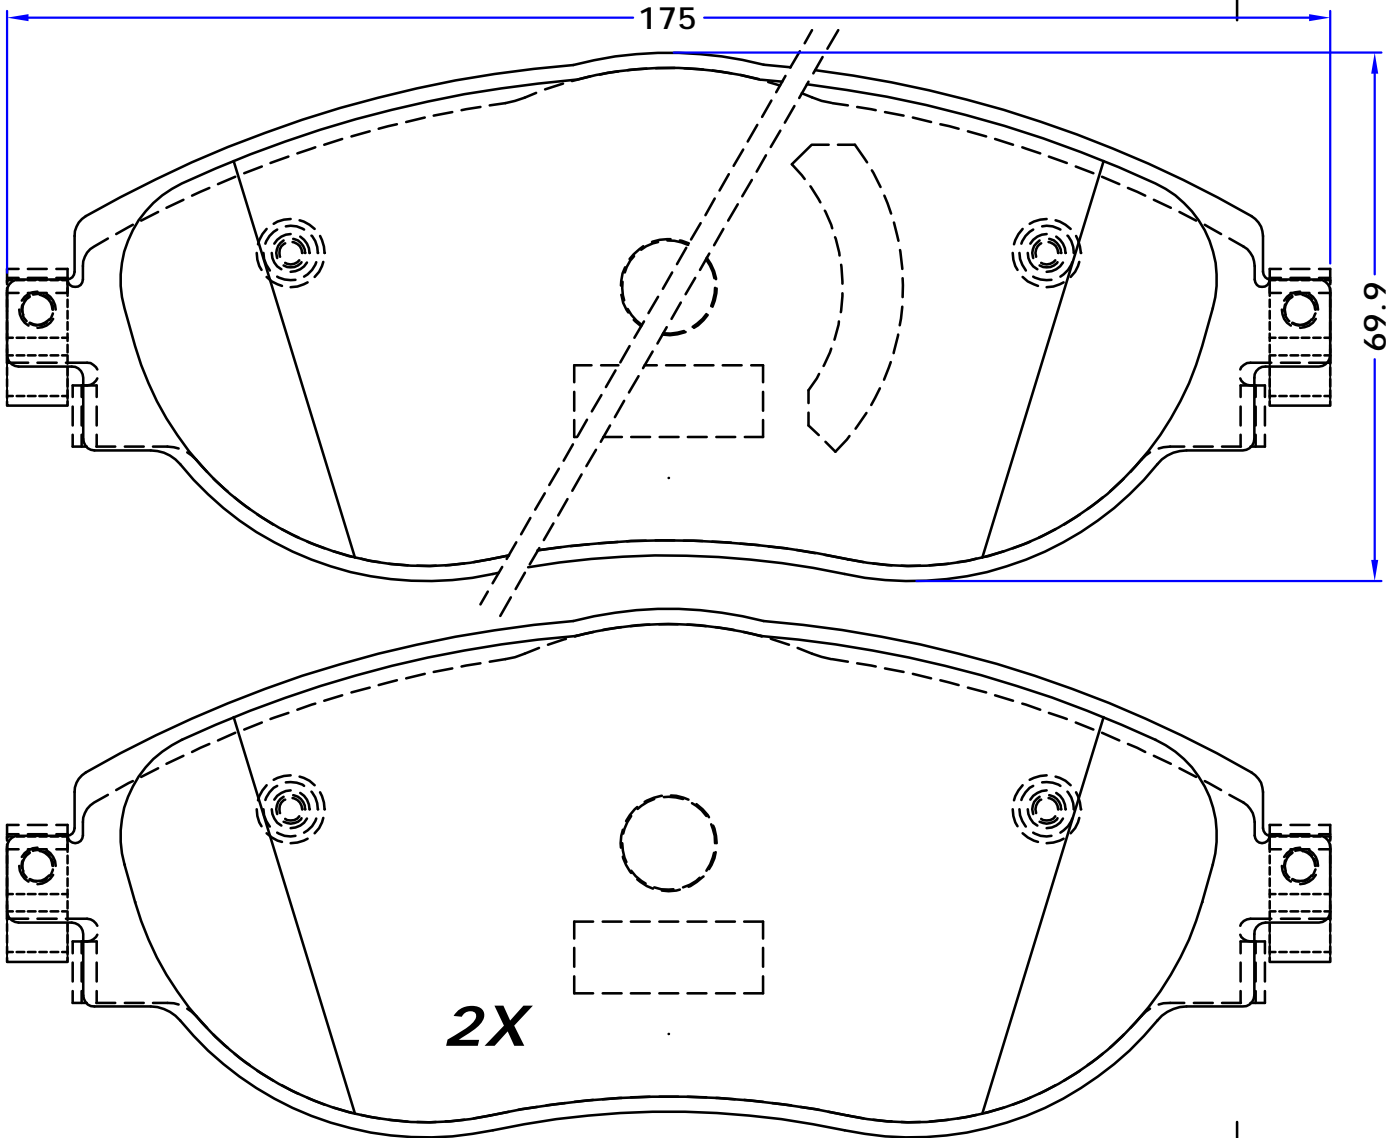

PARS LENT

BRAKE PADS

PL 24738

WVA No. : 24738

THK : 20 mm

VW
TIGUAN (BW2), 03/17 -

TRW

SET. 1 INNER PIECE WITH RIGHT MULTILAYER SHIM AND 2 CALIPER SPRING
1 INNER PIECE WITH LEFT MULTILAYER SHIM AND 2 CALIPER SPRING
2 OUTER PIECES WITH MULTILAYER SHIM AND 2 CALIPER SPRING

OE REF :
AUDI
3Q0698151
SEAT
3Q0698151
3Q0698151
VW
3Q0698151