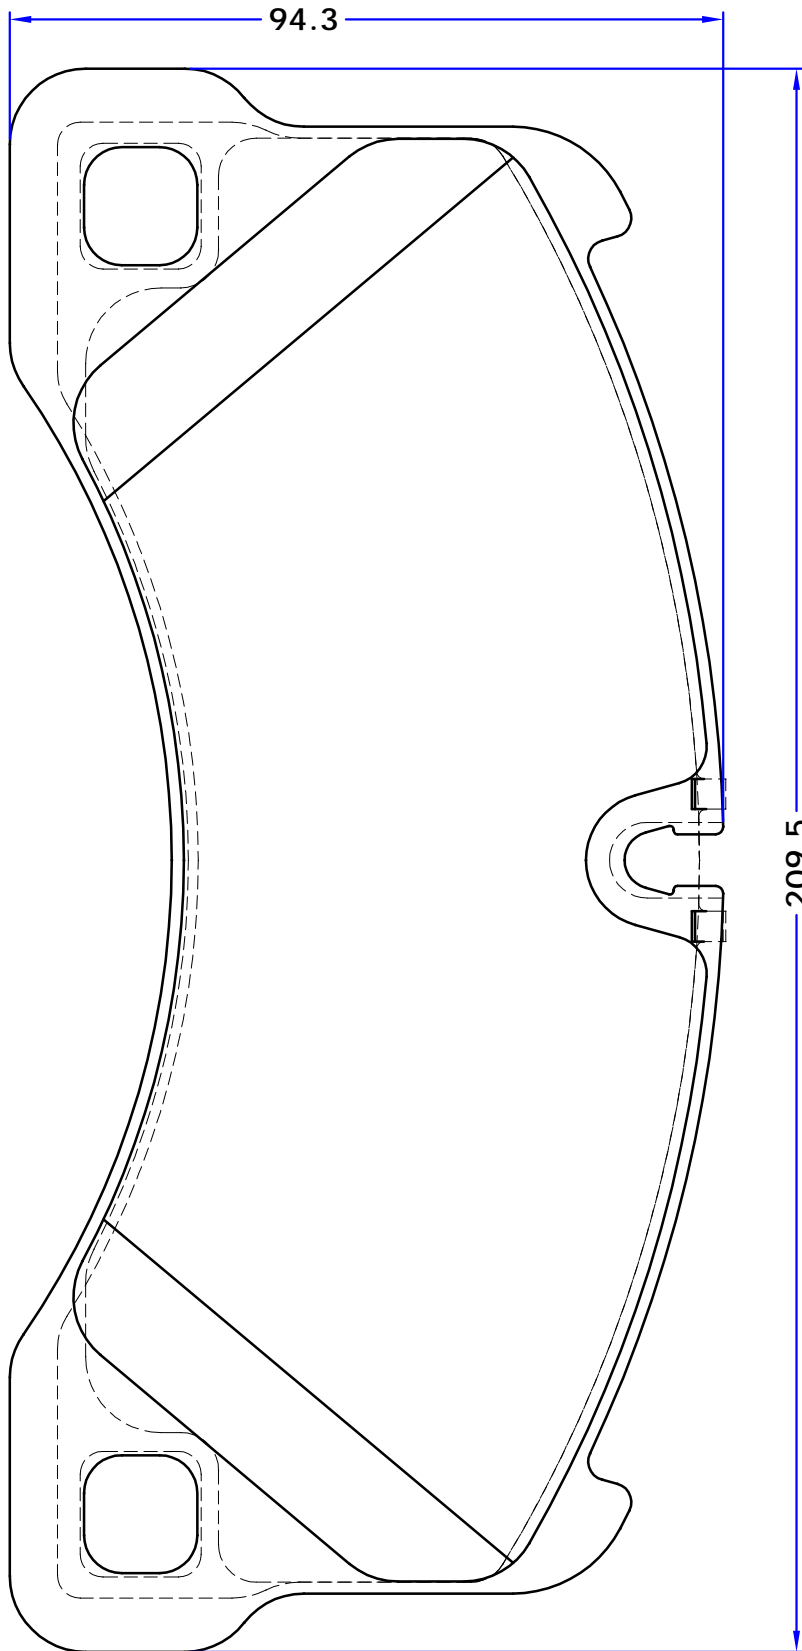

PARS LENT

BRAKE PADS

PL 24295

WVA No. : 24295 & 24553

THK : 16.1 mm

PORSCHE (CAYENNE (955), PANAMERA)
VOLKSWAGEN (TOUAREG (7LA, 7L6, 7L7))

BEREMBO

OE REF:
AUDI
7L0698151M
PORSCHE
95535193962
SEAT
7L0698151M
SKODA
7L0698151M
VOLKSWAGEN
7L0698151M

4 PIECES