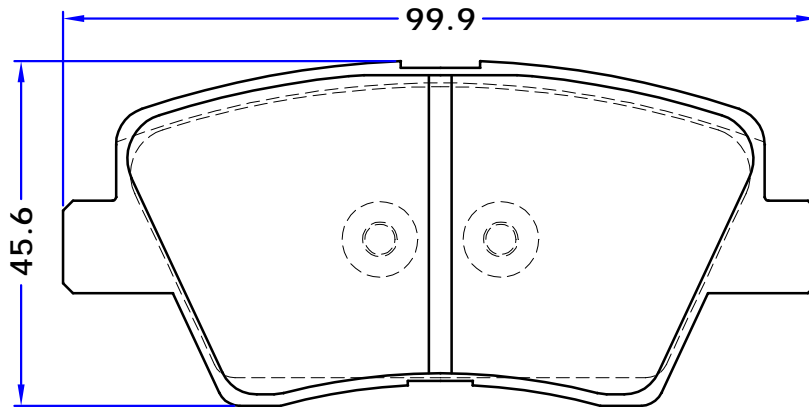

PARS LENT

BRAKE PADS

PL 80155

WVA No. :

THK : 15.7 mm

IRAN KHODRO
DENA
PEUGEOT PARS (MANDO
CALIPER)