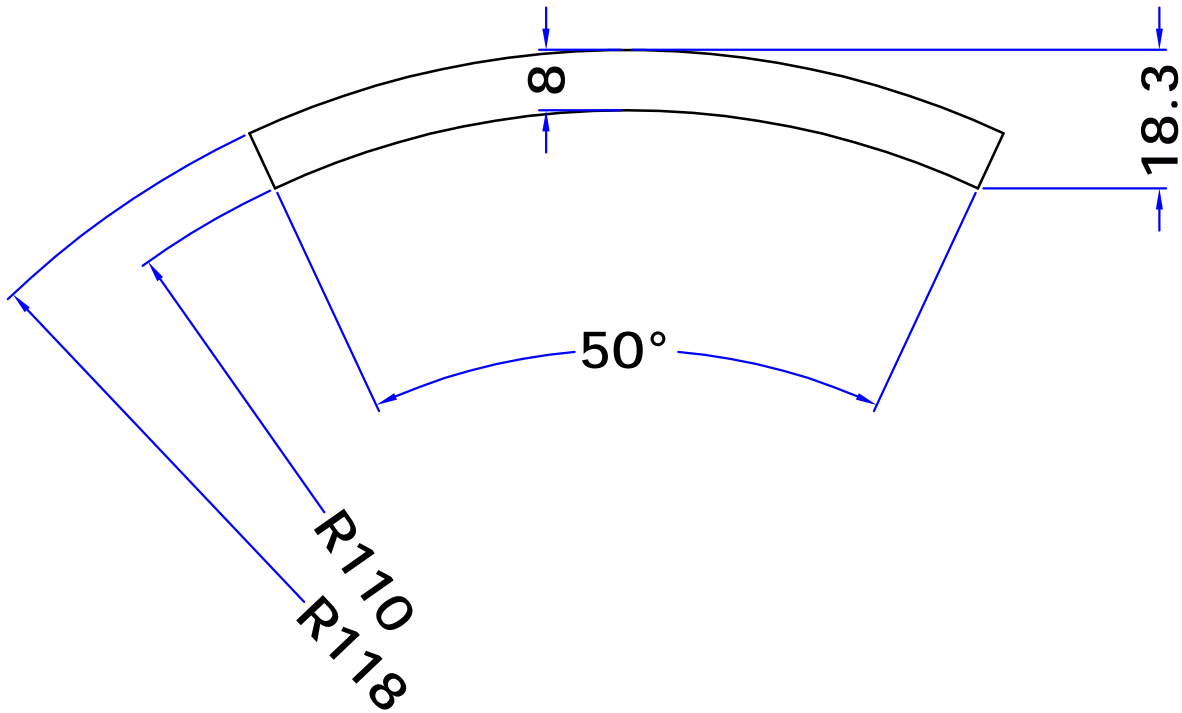

INDUSTRIAL ELEVATOR BRAKE PAD

SCALE 1:1