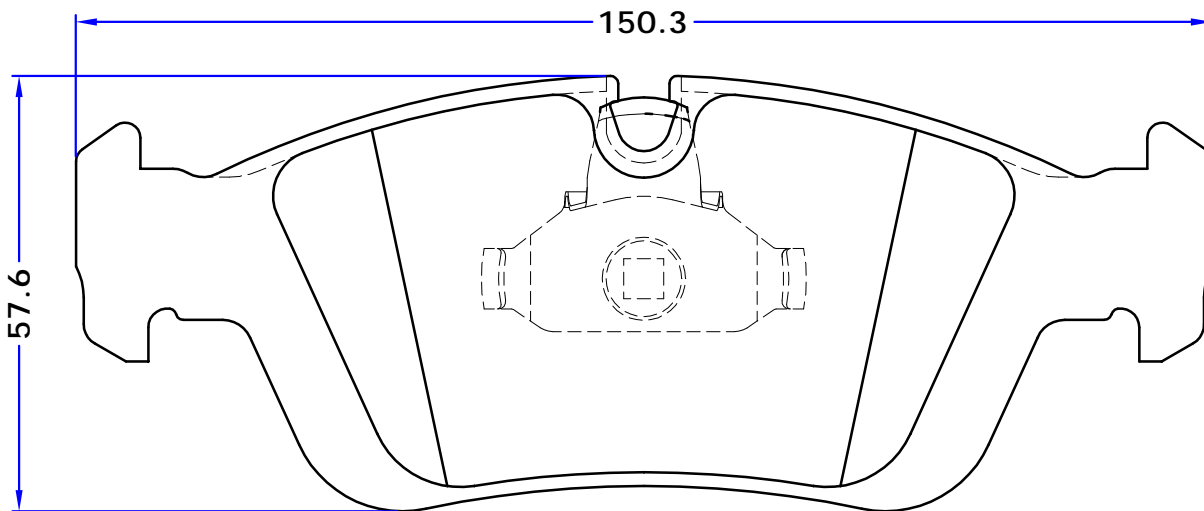

PARS LENT

BRAKE PADS

PL 23287

WVA No. : 23287

THK : 17.7 mm

BMW

- 3 (E36), 09/90 - 02/98
- 3 (E46), 02/98 - 04/05
- 3 Compact (E36), 03/94 - 08/00
- 3 Compact (E46), 06/01 - 02/05
- 3 Convertible (E36), 03/93 - 04/99
- 3 Convertible (E46), 04/00 -
- 3 Coupe (E36), 03/92 - 04/99
- 3 Coupe (E46), 04/99 -
- 3 Touring (E36), 01/95 - 10/99
- 3 Touring (E46), 10/99 - 02/05
- Z3 (E36), 10/95 - 01/03
- Z3 Coupe (E36), 04/97 - 06/03
- Z4 (E85), 02/03 -

BRILLIANCE BMW (3 SERIES (E46))

WIESMANN

MF3 Roadster, 01/96 -

TEVES

OE REF:
BMW

- 34111160356
- 34111160357
- 34111160532
- 34111161437
- 34111161438
- 34111161445
- 34111161446
- 34111163850
- 34111164498
- 34111164500
- 34111165555
- 34111165557
- 341116761237
- 34112157570
- 34112157571
- 34112157572
- 34112157616
- 34114398211
- 34116752482
- 34116752731
- 34116756128
- 34116761237
- 34116761242
- 34116761244
- 3411761242
- 34119068842
- 34119070047

2 OUTER PIECES
2 INNER PIECES