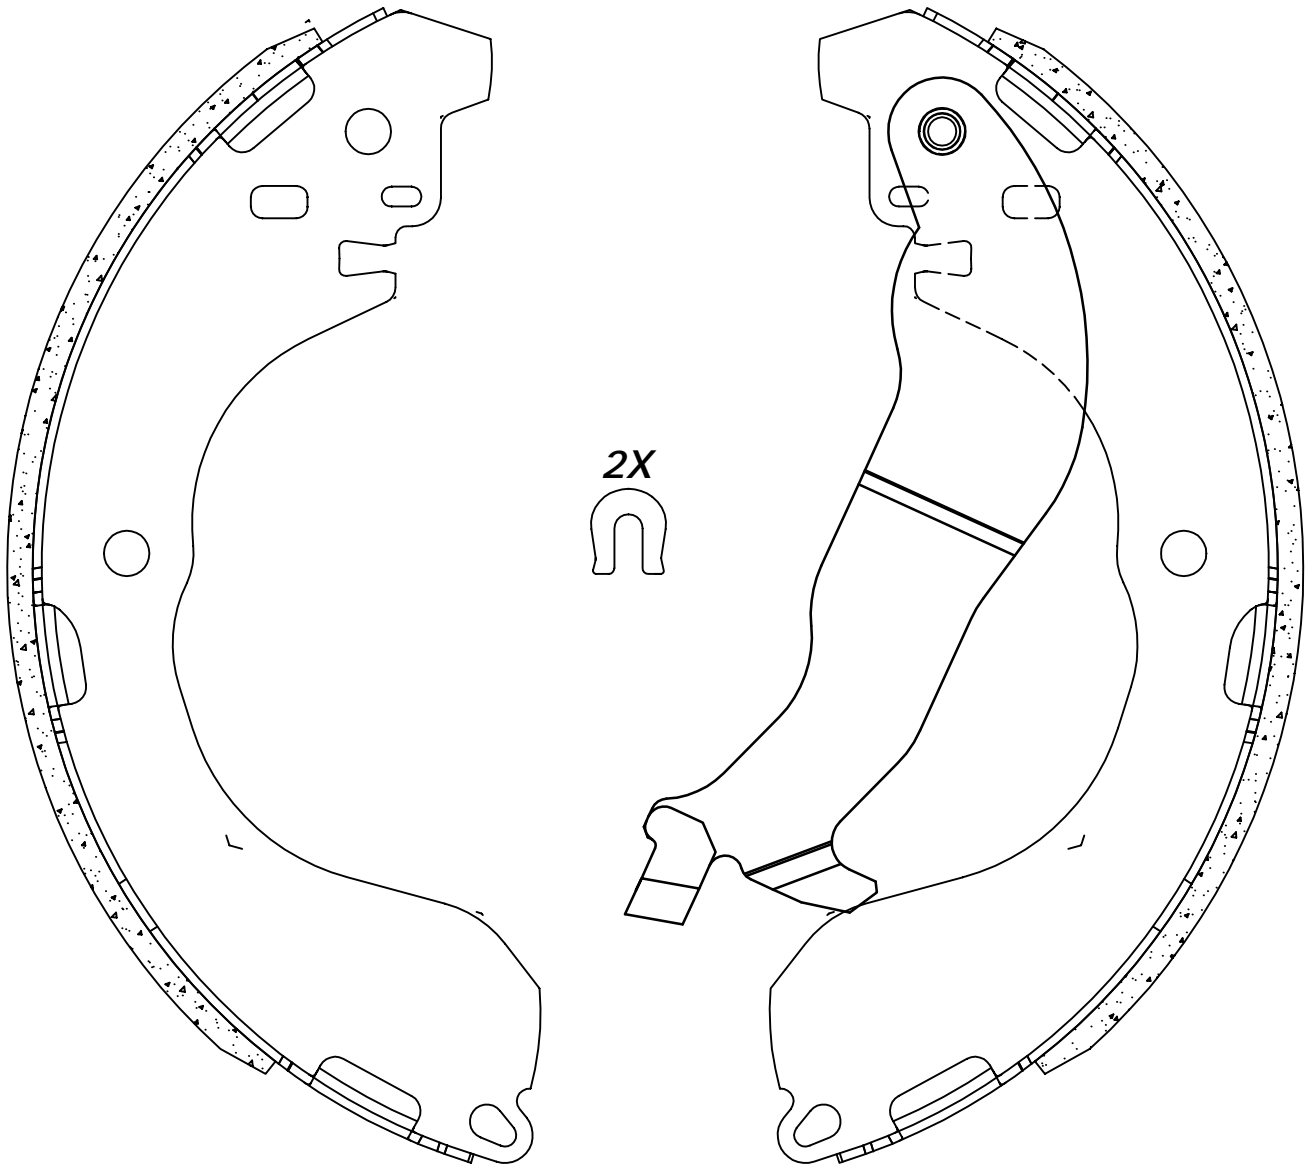

PARS LENT

BRAKE PADS

PL 71085

WVA No. : -----

Ø 228.6 x w 36.6 mm

NISSAN(JUKE)

2 PIECES
2 PIECES WITH PIN

75% SCALED