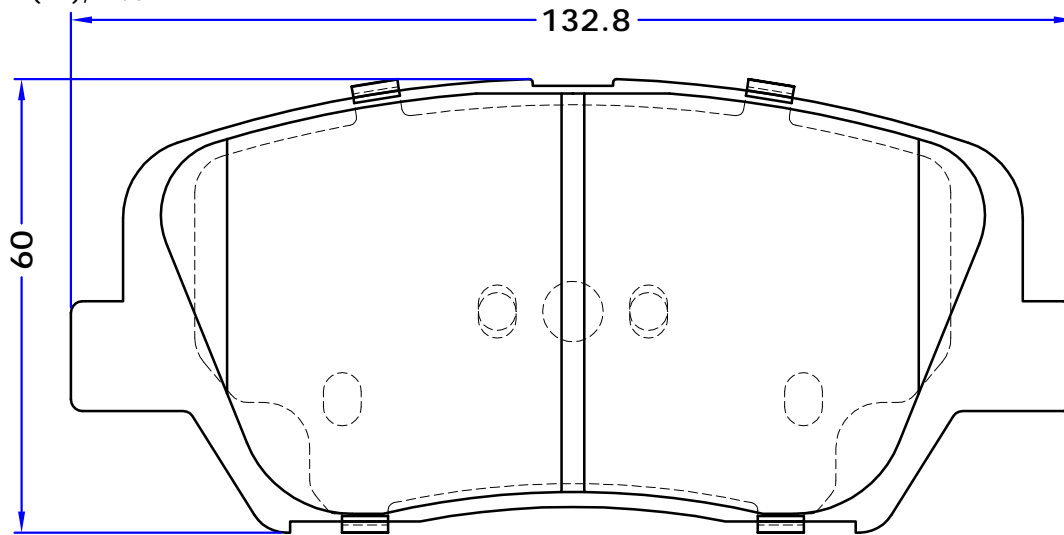

PARS LENT

BRAKE PADS

PL 80158

WVA No. : 25757

THK : 17 mm

HYUNDAI

GENESIS (DH), 06/14 -
GRANDEUR (HG), 01/11 -
GRANDEUR 2014

SANTA FÉ III (DM), 09/12 -

KIA

CARENS IV, 03/13 -
SORENTO II (XM), 11/09 -

- 2 OUTER PIECES
- 1 INNER PIECE WITH RIGHT WEAR INDICATOR SPRING
- 1 INNER PIECE WITH LEFT WEAR INDICATOR SPRING

1. **OE REF :**
   HYUNDAI
   581013VA70
   581013VA90
   581014ZA00
   58101B1A00
   KIA
   581011UA50
   58101A4A11

PL 80159

WVA No. : 25520

THK : 15.5 mm

HYUNDAI

EQUUS / CENTENNIAL, 03/09 -
GENESIS (BH), 01/08 - 12/14
GENESIS (DH), 06/14 -
GENESIS Coupe, 01/08 -
GRAND SANTA FÉ, 06/13 -
SANTA FÉ II (CM), 10/05 - 12/12
SANTA FÉ III (DM), 09/12 -