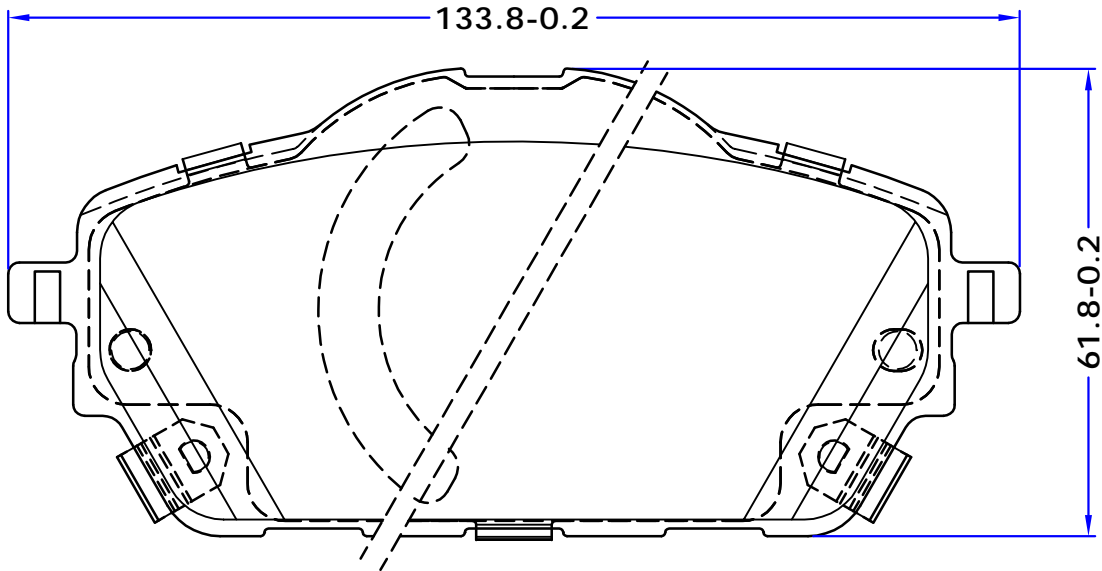

PARS LENT

BRAKE PADS

PL 80179

WVA No. : .....

THK : 18.8 mm

BAHMAN MOTOR (HAVAL H2)

4X

8X

8X

SET : 1 INNER PIECE WITH WEAR INDICATOR SPRING AND RIGHT STAINLESS STEEL SHIM
1 INNER PIECE WITH WEAR INDICATOR SPRING AND LEFT STAINLESS STEEL SHIM
2 OUTER PIECES