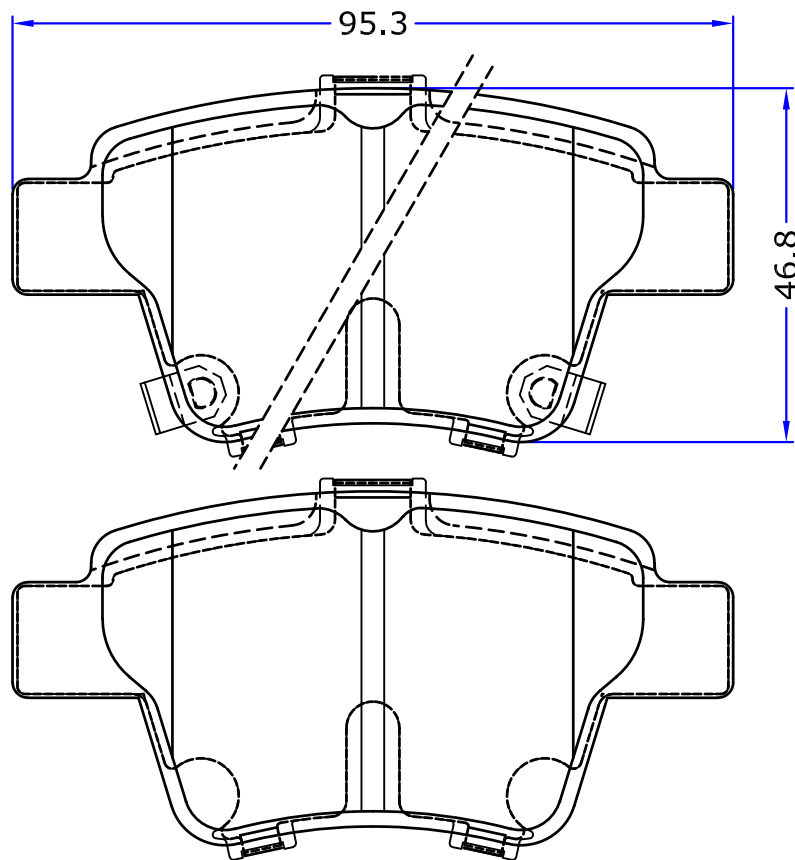

PARS LENT

BRAKE PADS

PL 80205

WVA No. : .....

THK : 17.4 mm

FARDA.CO (SX5)

SET : 2 INNER PIECES WITH WEAR INDICATOR SPRING
2 OUTER PIECES