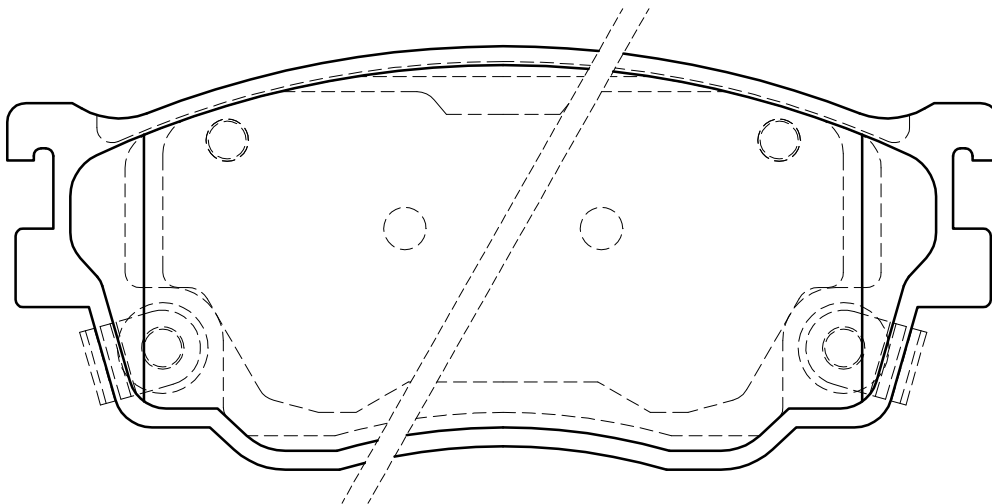

PARS LENT

BRAKE PADS

PL 23777

WVA No. : 23777

THK : 16.1 mm

ASA
BESTURN
ISUZU
IMPULSE, 01/90 - 12/93
MAZDA
626 Mk V (GF), 05/97 - 12/02
626 Mk V Estate (GW), 01/98 - 12/02
626 Mk V Hatchback (GF), 05/97 - 12/02
PREMACY (CP), 07/99 - 03/05

Sumitomo

OE Ref :
MAZDA
CBY33328Z
CBY43323Z
CBY43328Z
G1YC3323Z
G1YC3323ZA
G1YC3328Z
G1YC3328ZA
G1YC3328ZB
G1YC3328ZC
G1YN3323Z
G1YN3328Z
GDYE3323ZA
GDYE3328ZA
GJYC3328Z
GJYG3328Z
MITSUBISHI
CBY33323Z
G1YN3323ZA
G1YN3328ZA

- 2 OUTER PIECES
- 1 INNER PIECE WITH RIGHT WEAR INDICATOR SPRING
- 1 INNER PIECE WITH LEFT WEAR INDICATOR SPRING