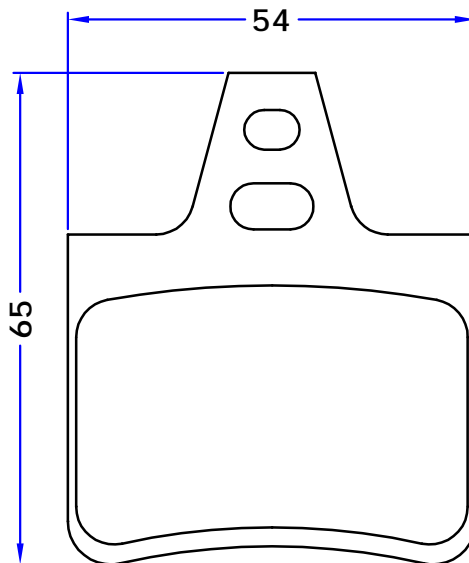

OE REF:

- **0000425172**
- 425183
- 95651047
- 95654085
- 95659642
- 95666973
- 95667788
- E172193