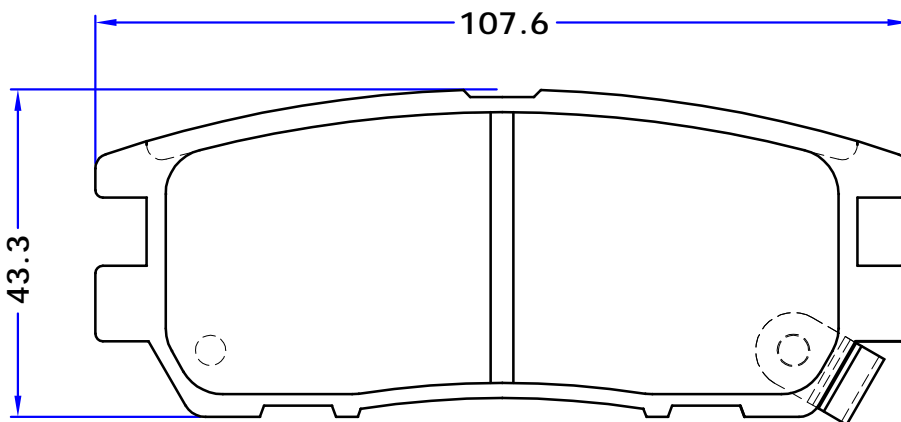

2 OUTER PIECES
1 INNER PIECE WITH RIGHT WEAR INDICATOR SPRING
1 INNER PIECE WITH LEFT WEAR INDICATOR SPRING