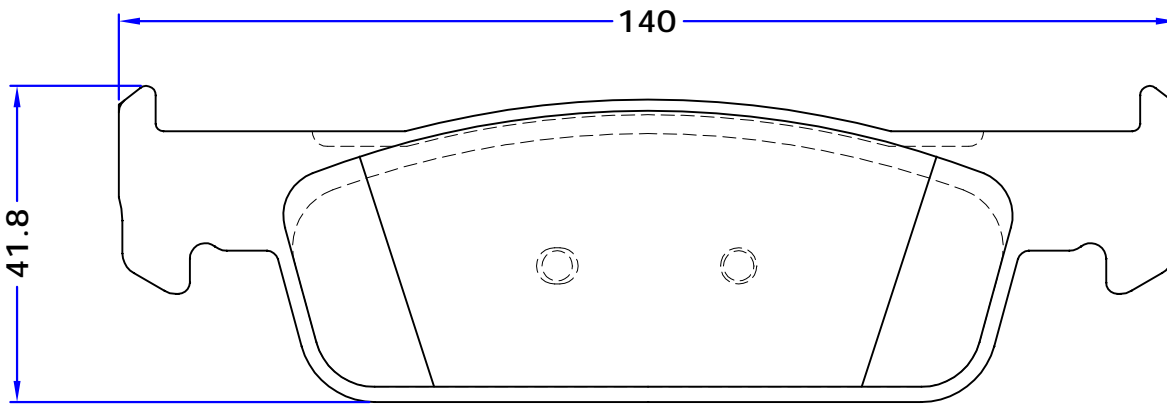

THK : 17.5mm

DACIA

LOGAN II, 10/12 -
LOGAN MCV II, 02/13 -
SANDERO II, 01/13 -

RENAULT

SMART

FORTWO Convertible (453), 09/15 -

TEVES

SET : 2 INNER PIECES WITH PISTON LOCATOR SPRING
2 OUTER PIECES