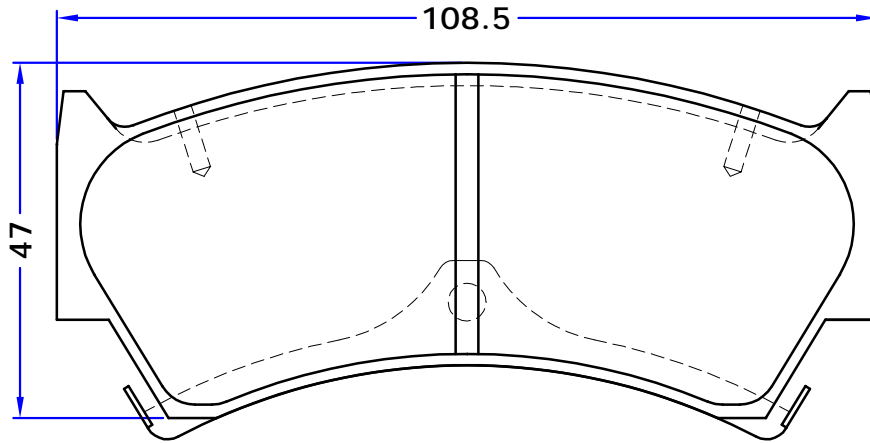

PARS LENT

BRAKE PADS

PL 23005

WVA No. : 23005

THK : 15.5 mm

NISSAN

ALMERA (N15), 07/95 - 07/00

ALMERA Hatchback (N15), 07/95 - 03/00

AKEBONO

- 2 OUTER PIECES WITH CENTRAL WEAR INDICATOR SPRING
- 1 INNER PIECE WITH RIGHT WEAR INDICATOR SPRING
- 1 INNER PIECE WITH LEFT WEAR INDICATOR SPRING

NISSAN
410600M892

PL 23007

WVA No. : 23007

THK : 19.6 mm