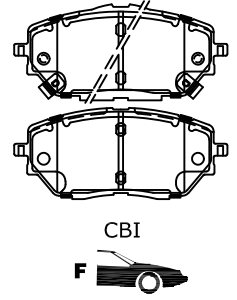

PARS LENT

BRAKE PADS

PL 22782

WVA No. : 22782

THK : 18.2 mm

TOYOTA

- C-HR (_X1_), 10/16 -
- C-HR VAN (_X1_), 10/16 -
- COROLLA Estate (_E21_), 02/19 -
- COROLLA Hatchback (_E21_), 10/18 -

SET : 2 INNER PIECES WITH WEAR INDICATOR SPRING
2 OUTER PIECES

OE REF :
TOYOTA
04465F4010
04465F4020