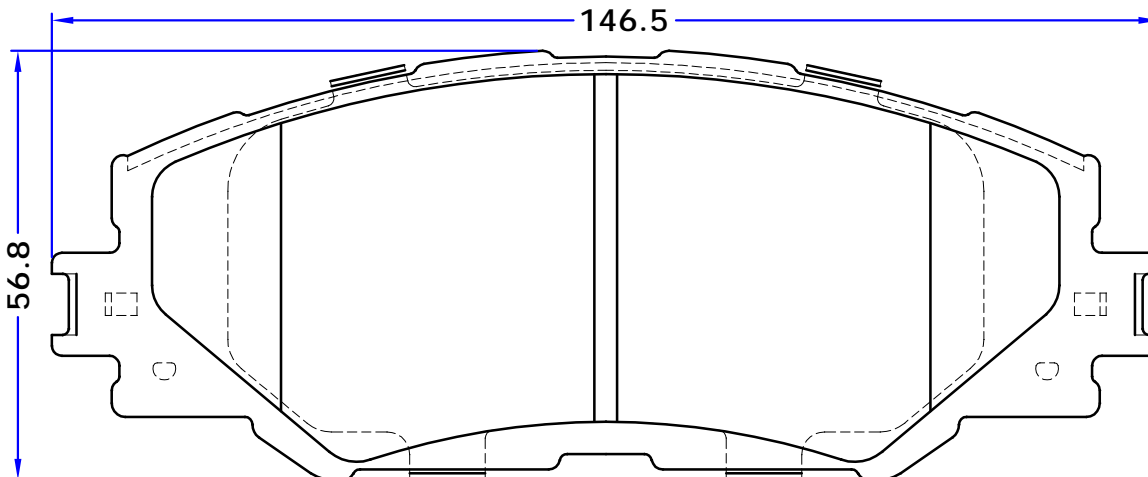

4 PIECES

OE REF :
PONTIAC
19184911
TOYOTA
0446502230
0446542140
0446542150
0446542180
0446542190
04465YZZDY