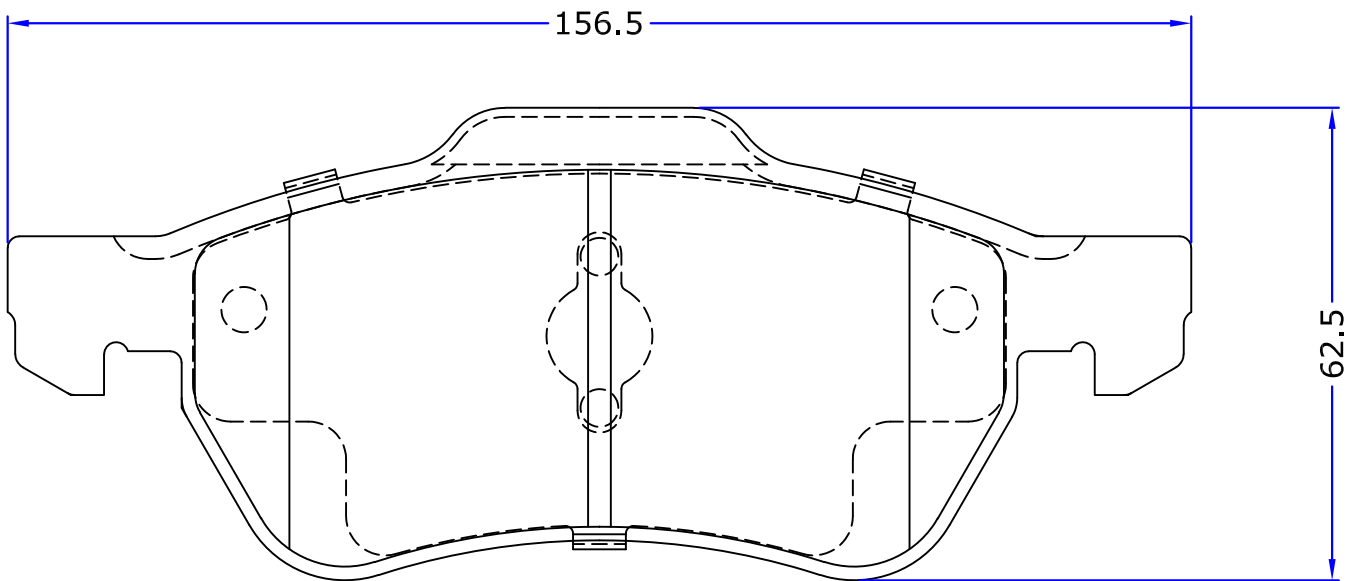

PARS LENT

BRAKE PADS

PL 80193

WVA No. : 80193

THK : 16.4 mm

MG (360)NEW

SET : 2 INNER PIECES WITH WEAR INDICATOR SPRING AND PISTON LOCATOR SPRING
2 OUTER PIECES