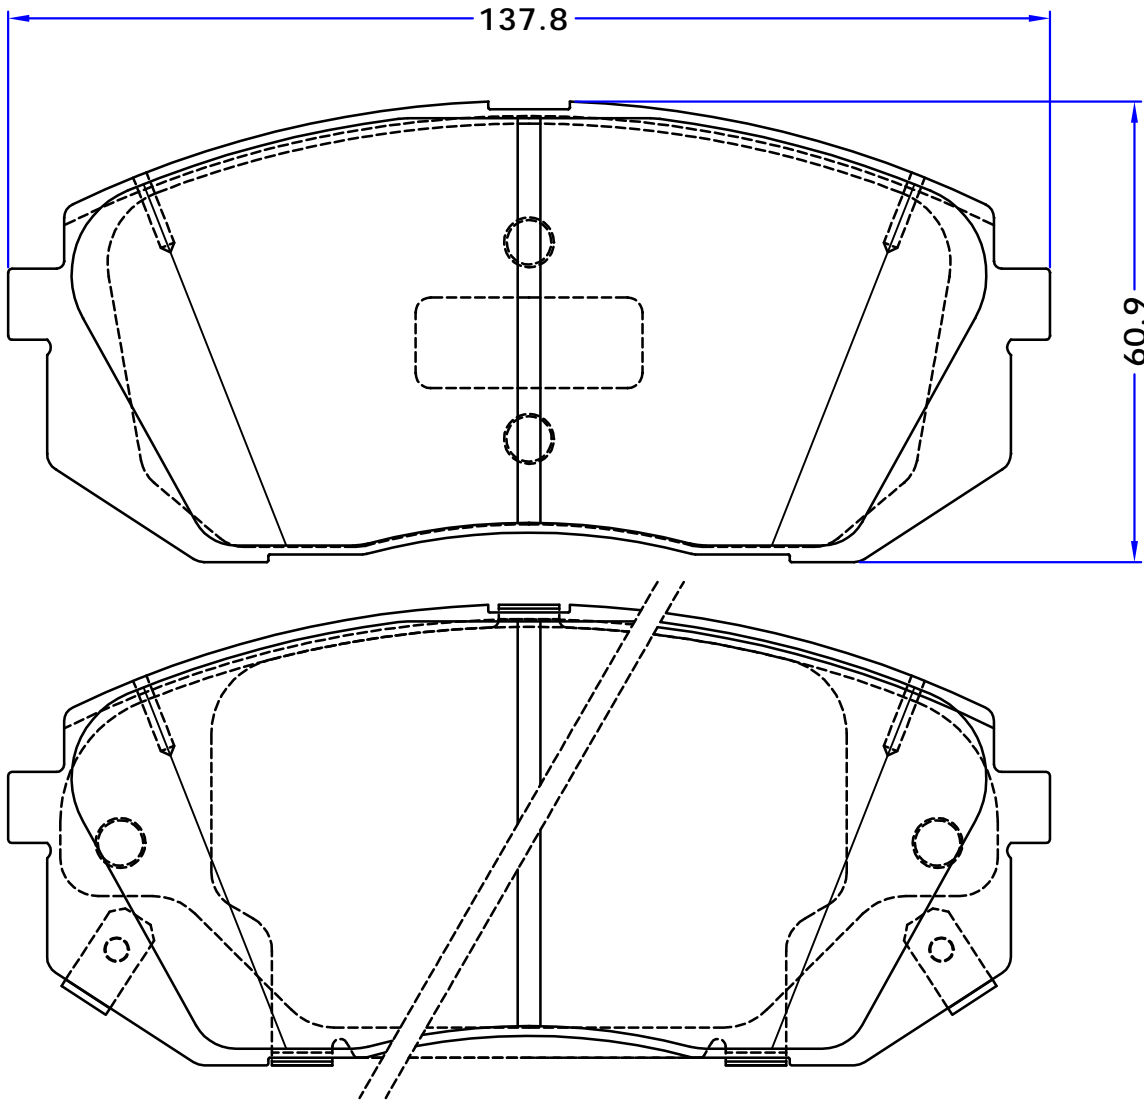

PARS LENT

BRAKE PADS

PL 80138_2

WVA No. :

THK : 18.2 mm

KIA
OPTIMA 2016

SET : 2 OUTER PIECES WITHOUT WEAR INDICATOR SPRING
1 INNER PIECE WITH RIGHT WEAR INDICATOR SPRING
1 INNER PIECE WITH LEFT WEAR INDICATOR SPRING