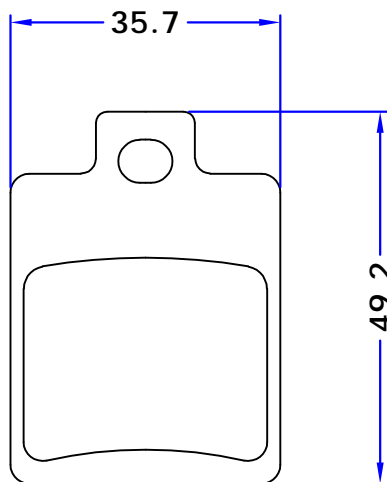

THK : 8.6 mm

HERO HUNK (150_180 CC)

REAR

1 INNER PIECE
1 OUTER PIECE

PL 50024

WVA No. : -----

7.2 mm

DINO (FIDDEL)(VESPA DESIGN)