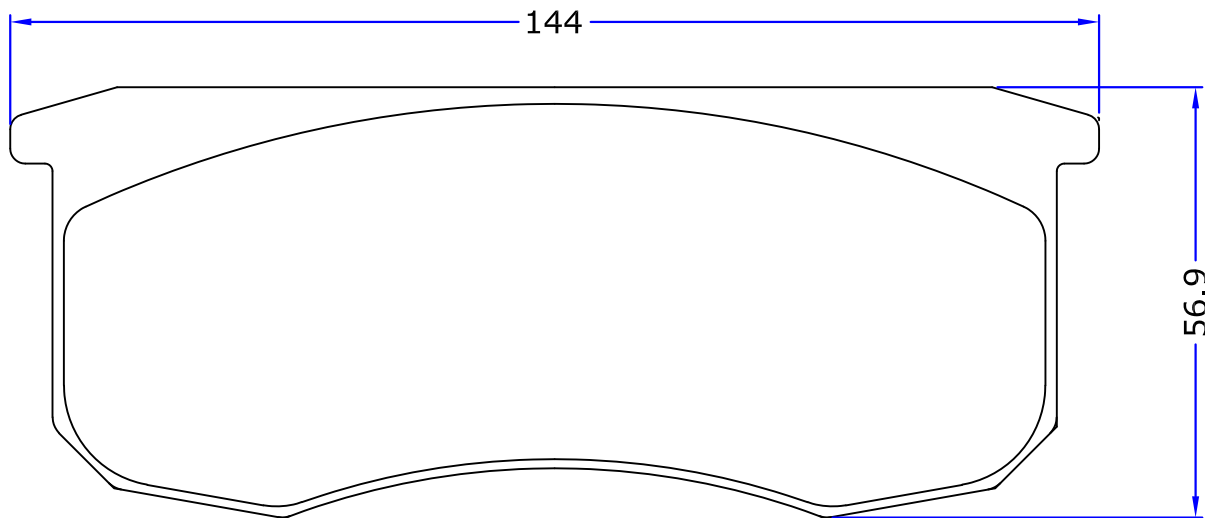

BRAKE PADS

PL 80188

WVA No. :

THK : 17.5mm

UAZ (SOROUSH DIESEL MABNA) (PATRIOT)

SET : 4 PIECES

PARS LENT

BRAKE PADS