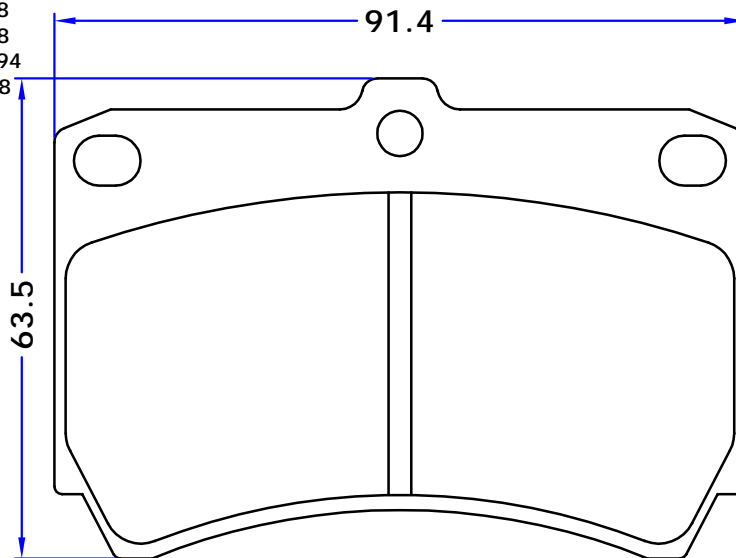

MAZDA

121 Mk II (DB), 11/90 - 05/97
323 C Mk IV (BG), 06/89 - 10/94
323 C Mk V (BA), 08/94 - 09/98
323 F Mk IV (BG), 06/89 - 10/94
323 F Mk V (BA), 07/94 - 09/98
323 P Mk V (BA), 10/96 - 09/98
323 S Mk IV (BG), 06/89 - 10/94
323 S Mk V (BA), 05/94 - 09/98
DEMIO (DW), 10/96 - 12/02