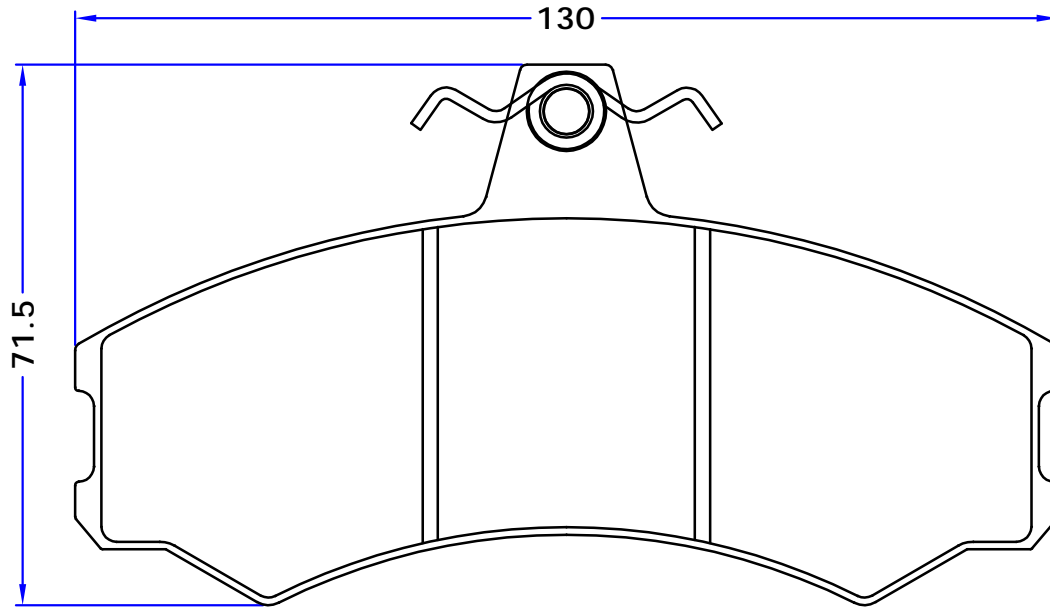

PARS LENT

BRAKE PADS

PL 20741-1

WVA No. : 20741

THK : 15 mm

IVECO
MASSIF Pickup, 10/08 -
MASSIF Single Cab, 10/08 -
MASSIF Station Wagon, 10/08 -
SANTANA
PS10/ANIBAL, 03/03 -
PS10/ANIBAL Pickup, 12/02 - 02/11

LUCAS

4 PIECES

OE REF:
IVECO
500028835
500029493

A850092003