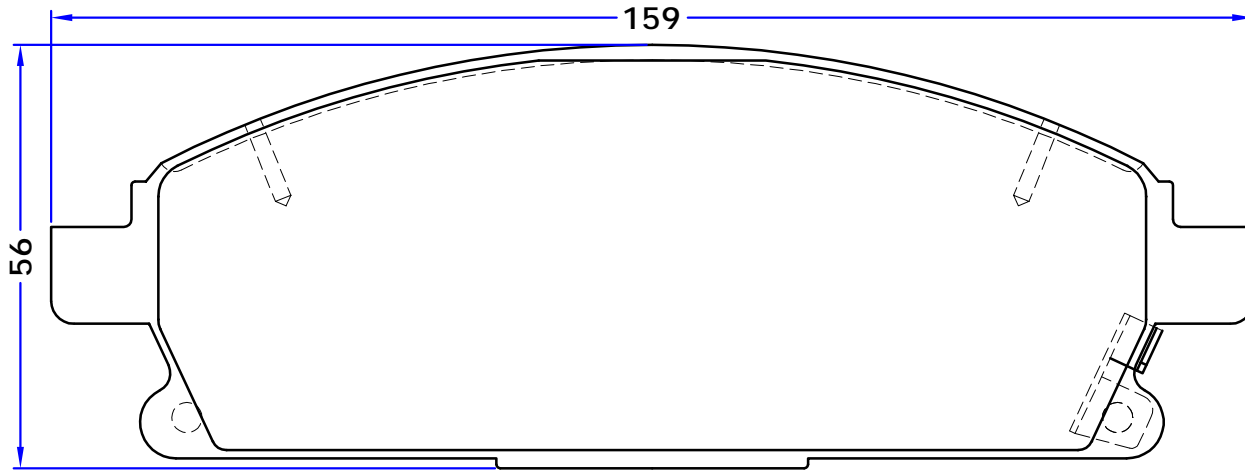

THK : 16.5 mm

ACURA
MDX (YD1), 08/00 - 12/05
HONDA
ELYSION, 05/04 -
INFINITI
QX4, 01/97 -
NISSAN
ELGRAND (E50), 10/95 - 04/02
ELGRAND (E51), 08/00 - 12/10
PATHFINDER II (R50), 09/97 - 12/04
SERENA (C24), 06/99 -
X-TRAIL (T30), 06/01 -