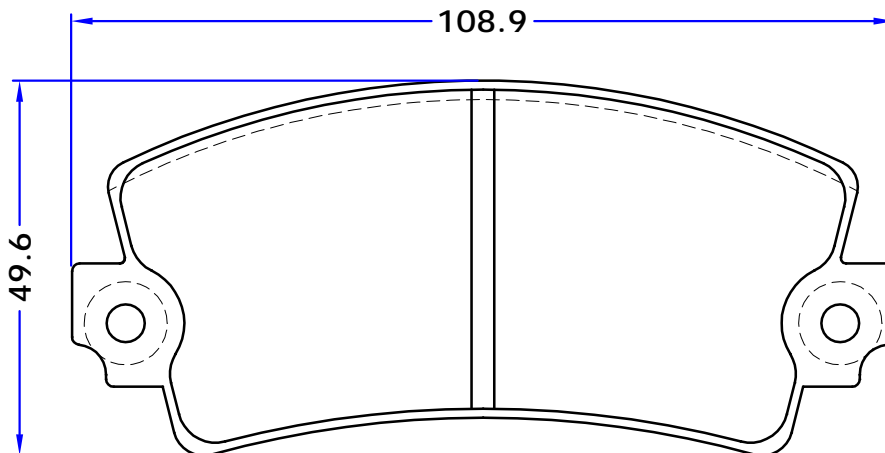

4 PIECES

PL 20140-1

WVA No. : 20140

THK : 15 mm

CITROEN -FIAT - PEUGEOT - RENAULT - TALBOT

BENDIX