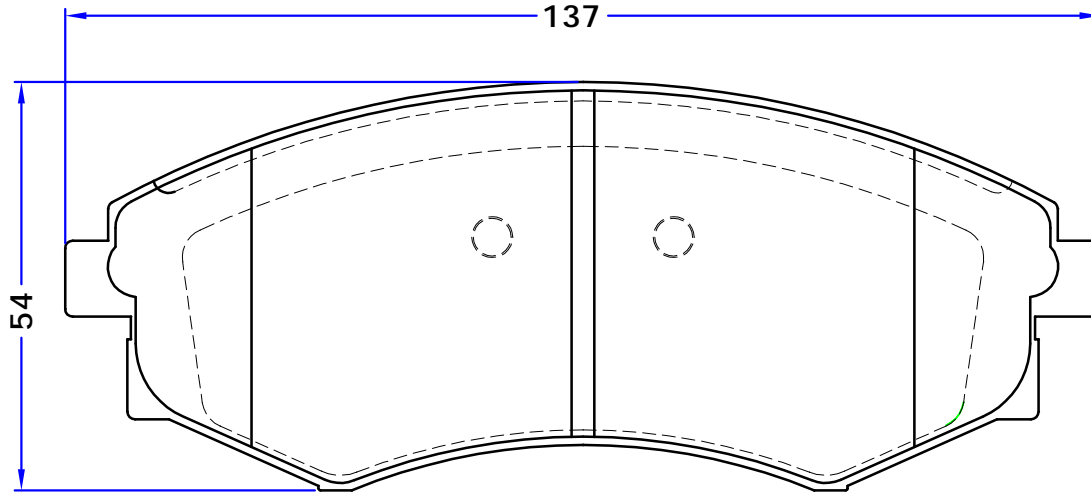

PARS LENT

BRAKE PADS

PL 80105

WVA No. : 21725 & 21013

THK : 17 mm

DAEWOO (KORANDO (KJ), 01/99 -KORANDO Cabrio (KJ), 02/99 -)
HYUNDAI (COUPE (RD), 06/96 - 04/02,, ,ELANTRA I (J-1), ,ELANTRA II (J-2), ELANTRA II Estate (J2), ,ELANTRA LAVITA (FC), ,LANTRA II Break (J2),LANTRA II Wagon (J2), ,LANTRA I (J-1), 10/90 - 11/95 ,LANTRA II (J-2), 11/95 - 10/00 , LANTRA Mk II Estate (J-2), 02/96 - , MATRIX (FC), 06/01 - 12/05 , SONATA Mk III (EF), 03/98 - 05/05 , SONATA (Y-2), 09/88 - 10/93 ,SONATA I (Y-2), ,SONATA III Saloon (EF) ,SONATA II (Y-2), 09/88 - 10/93 ,SONATA III (Y-3), 05/93 - 08/98 , SONATA IV (EF), 03/98 - 05/05)
KIA (JOICE, 02/00 -MAGENTIS (GD, MS), 05/01 -)
MITSUBISHI (SANTAMO, 03/99 -)
SSANGYONG (KORANDO)

SUMITOMO

OE REF:
HYUNDAI

- 5810128A20
- 5810129A00
- 5810129A10
- 5810129A30
- 5810129A31
- 5810129A40
- 5810129A50
- 5810129A90
- 5810129B00
- 581012DA20
- 5810134A10
- 5810134A20
- 5810134A21
- 5810135A10
- 5810138A60

KIA

- 5810129B00
- 581013CA20

NISSAN

- 410603C490
- 4106048R91
- 5810128A00
- 5810133C00

- 2 OUTER PIECES
- 1 INNER PIECE WITH RIGHT WEAR INDICATOR SPRING
- 1 INNER PIECE WITH LEFT WEAR INDICATOR SPRING

PL 80106

WVA No. : 23673

THK : 15 mm

DAEWOO
REXTON (GAB_), 04/02 -
SSANGYONG
ACTYON I, 11/05 -
ACTYON SPORTS I (QJ), 11/05-
ACTYON SPORTS II, 10/12 -
KORANDO
KYRON, 05/05 -
REXTON (GAB_), 04/02 -
REXTON W, 07/12 -

SANGSHIN