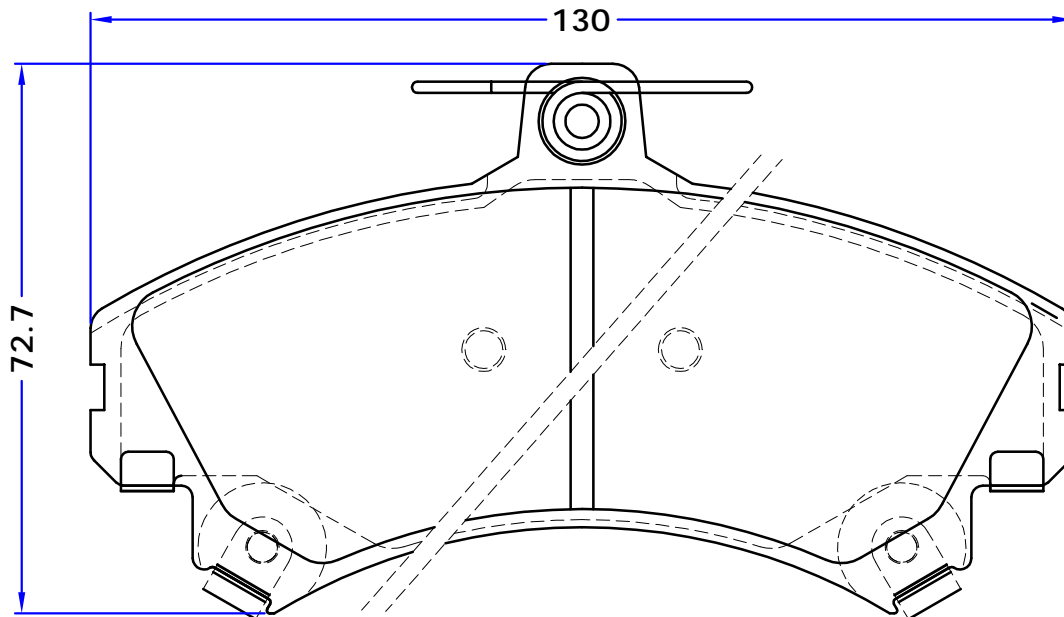

DIAR KHODRO (Sabrina)

- 1 INNER PIECES WITH RIGHT WEAR INDICATOR SPRING
- 1 INNER PIECES WITH LEFT WEAR INDICATOR SPRING
- 2 OUTER PIECES

LUCAS

OE REF:
MITSUBISHI
4605A734
MFR97717
MR977117
SMART
4544200920