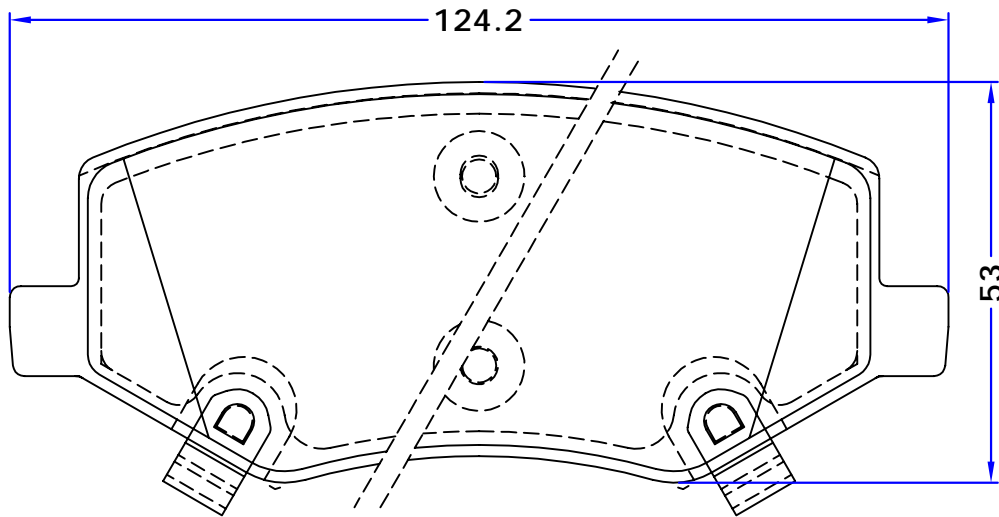

PARS LENT

BRAKE PADS

PL 80176

WVA No. : .....

THK : 16.2 mm

JAC (S3)

SET : 2 INNER PIECES WITH WEAR INDICATOR SPRING
2 OUTER PIECES