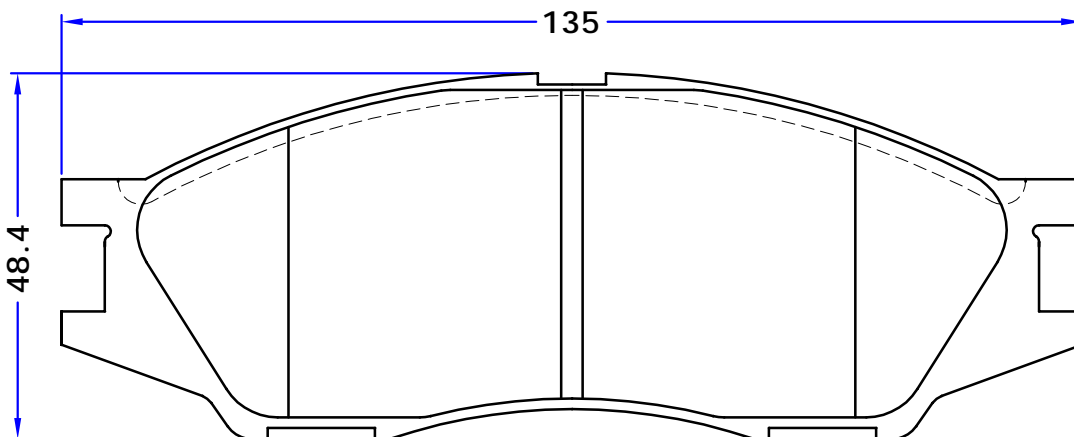

4 PIECES

PL 80090

WVA No. : 24647

THK : 15.2 mm

NISSAN (ALMERA II Hatchback (N16), ALMERA Mk II (N16), PULSAR II Saloon (N16), ALMERA II (N16), SENTRA Saloon, SENTRA três volumes, SUNNY Coupe, SUNNY Hatchback, SUNNY Saloon, TSURU Sedán)

AKEBONO

OE REF :

MAZDA
1N073328Z
1N083328Z
1N133328Z
1N143328Z
1N173328Z
1N193328Z
1N213328Z
MITSUBISHI
MN102192
NISSAN
410604M490
410606N090
410606N091
410606N0X1
4106095FOA
4106095FOB
41060WA490
41060WD290
AY040NS053

AY040NS072
AY040NS073
AY040NS084
AY040NS096
AY040NS100
AY040NS108
D10606N091
D10606N0X2