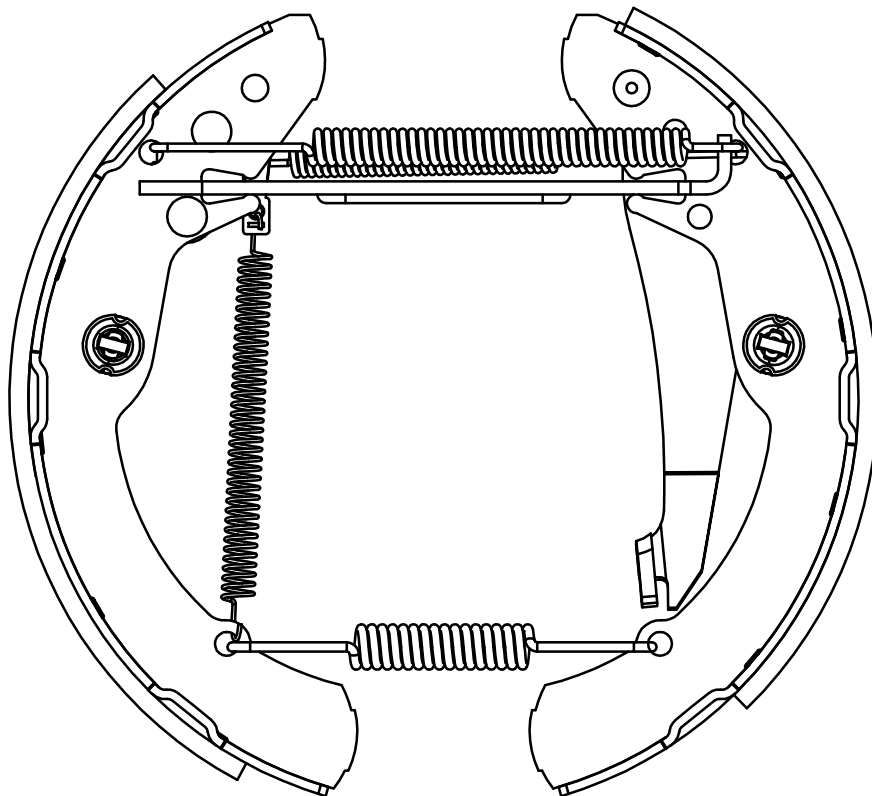

PARS LENT

BRAKE PADS

PL 71071

WVA No. : 10524

Ø 230 x w 32 mm

PARS KHODRO

BRILLIANCE H330 MT

SEAT

VOLKSWAGEN

BEETLE (5C1), 10/11 -

JETTA VI IV (162, 163), 04/10 -

PANEL II Box (9K9A), 11/95 - 01/04

POLO (6R, 6C), 06/09 -

SAVEIRO V, 09/09 -

VENTO, 09/13 -

OEM REF. NO.

AUDI

- 1J0609525
- 1J0698525
- 1J0698525A
- 1J0698525B
- 5C0698545

NISSAN

1234567

SEAT

- 1J0609525
- 1J0698525
- 1J0698525A
- 1J0698525B
- 5C0698545

?????

- 1J0609525
- 1J0698525
- 1J0698525A
- 1J0698525B
- 5C0698545

VOLKSWAGEN

- 1J0609525
- 1J0698525
- 1J0698525A
- 1J0698525B
- 5C0698545

SPECIAL SET WITH ACCESSORIES FOR OEM

50% SCALED