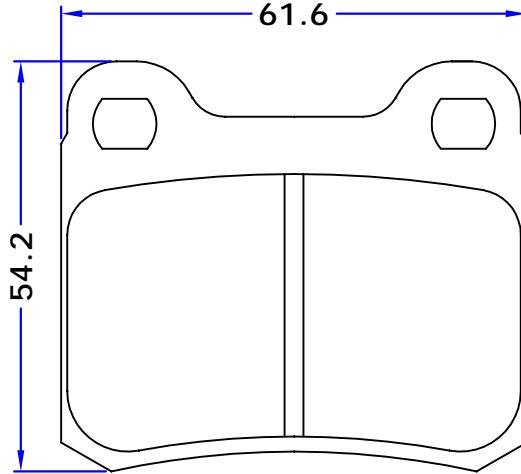

PARS LENT

BRAKE PADS

PL 20687

WVA No. : 20687

THK : 13 mm

MERCEDES-BENZ

190 (W201), 10/82 - 08/93
C-CLASS (W202), 03/93 - 05/00
COUPE (C124), 03/87 - 05/93
E-CLASS (W124), 06/93 - 06/95
E-CLASS Coupe (C124), 06/93 - 06/97
Saloon (W124), 12/84 - 06/93