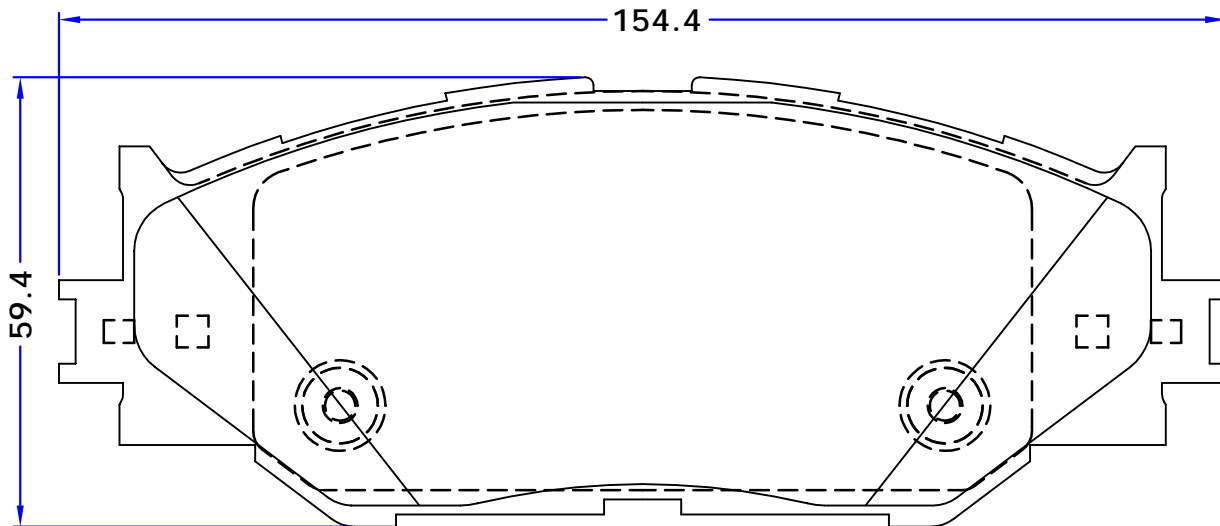

PARS LENT

BRAKE PADS

PL 23983

WVA No. : 23983

THK : 17.7 mm

LEXUS

IS C (GSE2_), 04/09 -
IS II (GSE2_, ALE2_, USE2_), 10/05 - 03/13
IS III (_E3_), 04/13 -

ADVICS

SET : 4 PIECES

OE REF :
LEXUS
0446553020
0446553040
TOYOTA
0446553020
0446553040