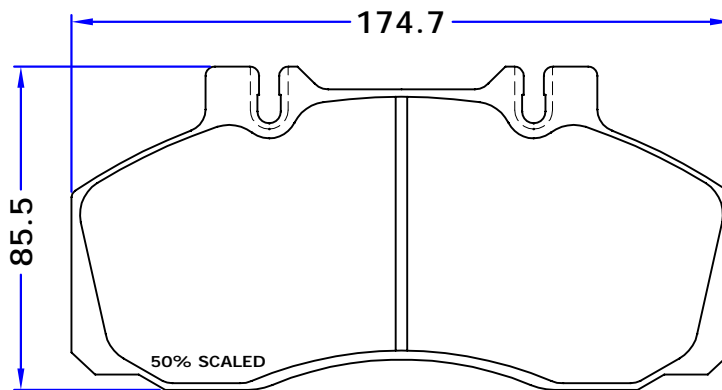

PARS LENT

BRAKE PADS

PL 29835

WVA No. : 29835

THK : 22 mm

ATE (Mercedes-Benz)

MERCEDES-BENZ (SPRINTER 5-t Platform/Chassis (905), 04/01 - , SPRINTER Dumptruck (905), 04/01 - , VARIO, T2/LN1, O 409, - , Medio, - , T2/LN1 Box Body / Estate, 04/86 - 12/94 , T2/LN1 Bus, 07/87 - 12/92 ,

T2/LN1 Cab with engine, 04/86 - 12/94 , T2/LN1 Dumptruck, 04/86 - 12/94 , T2/LN1 Platform/Chassis, 04/86 - 12/94 , TEVES

VARIO Box Body / Estate, 09/96 - , VARIO Bus, 09/96 - , VARIO Cab with engine, 09/96 - , VARIO Dumptruck, 09/96 - ,

VARIO Platform/Chassis, 09/96 - , VARIO, 09/96 -)

OPTARE (Nouvelle, - , TORO, 10/05 -)

PLAXTON (BEAVER, -)