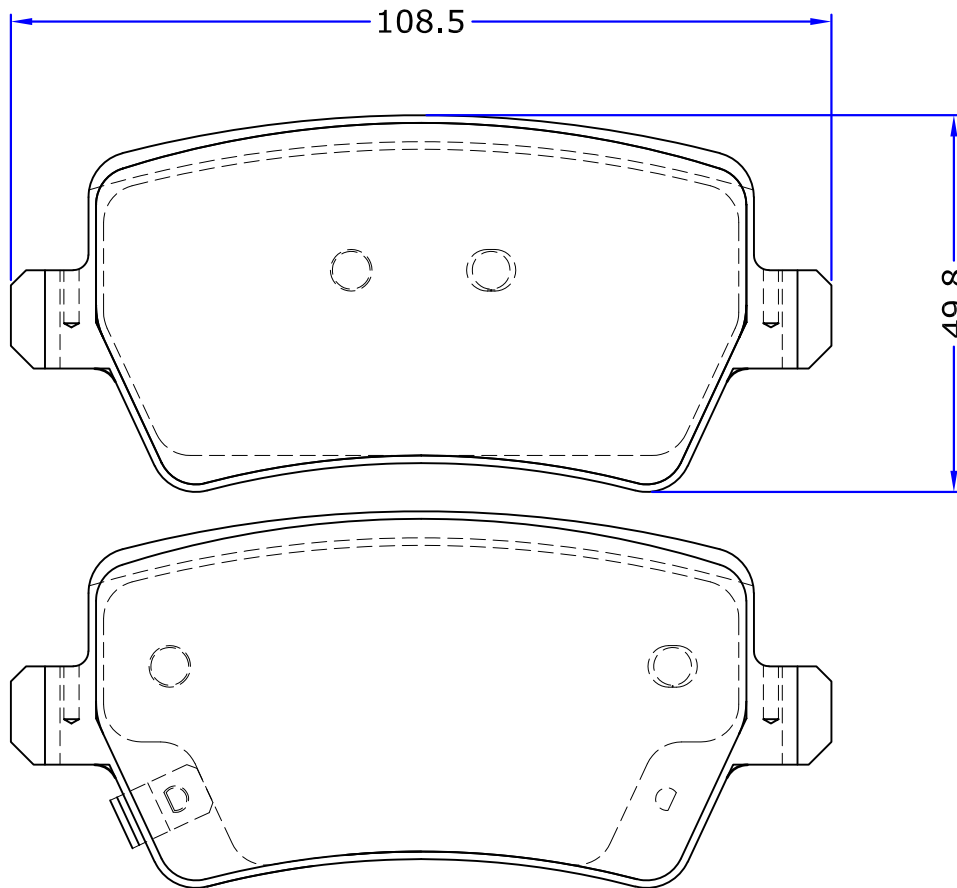

PARS LENT

BRAKE PADS

PL80196

WVA No. : .....

THK : 16.3 mm

BAHMAN MOTOR
FIDENITY

SET : 2 INNER PIECES WITH 2 WEAR INDICATOR SPRINGS
2 OUTER PIECES