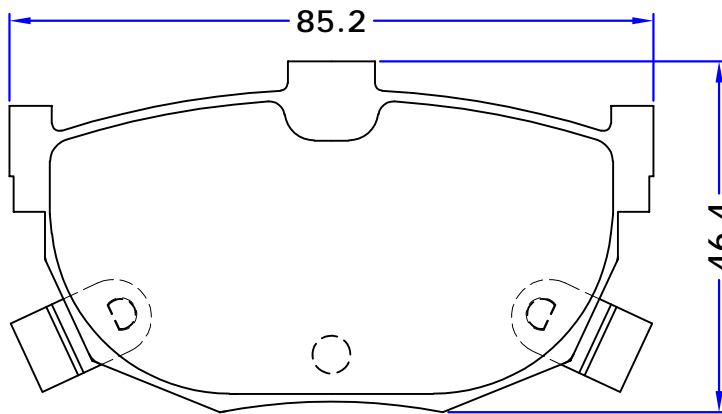

PARS LENT

BRAKE PADS

PL 21553

WVA No. : 21553

THK : 14 mm

HYUNDAI

COUPE (RD), 06/96 - 04/02
ELANTRA (XD), 03/00 - 08/06
ELANTRA I (J-1), 10/90 - 11/95
ELANTRA II (J-2), 06/95 - 12/00
ELANTRA II Estate (J-2), 06/95 - 10/00
ELANTRA Saloon (HD), 11/05 -
ELANTRA Saloon (XD), 03/00 - 09/06
TIBURON Coupe, 01/01 - 12/08
TIBURON Coupe, 01/96 - $\frac{12}{01}$
AVANTE

KIA

CERATO Saloon (LD), 04/04 - 12/09
SPECTRA5 Hatchback (LD), 03/04 -

NISSAN

MAXIMA II (PU11), 09/84 - 12/88
MAXIMA III (J30), 10/88 - 02/95

Sumitomo

1. **OE REF:**
   DAEWOO
   583022CA00
   HYUNDAI
   4406086E90
   5830228A01
   5830229A00
   5830229A10
   583022DA00
   583022DA10
   583022FA10
   KIA
   583022FA10
   MAZDA
   1V0T2648Z
   P1X02643Z
   NISSAN
   4406008E91
   4406061E92
   4406061E94
   4406065E90
   4406065E91
   4406086E90
   4406086E91
   4406090E90
   44060A1690
   AY060NS805
   AY060NS903
   D406MN0987
   D406MN0988
   DD06061E25
   SUZUKI
   5580069D00

SET : 2 INNER PIECES WITH WEAR INDICATOR SPRING
2 OUTER PIECES

WWW.PARSLANT.COM