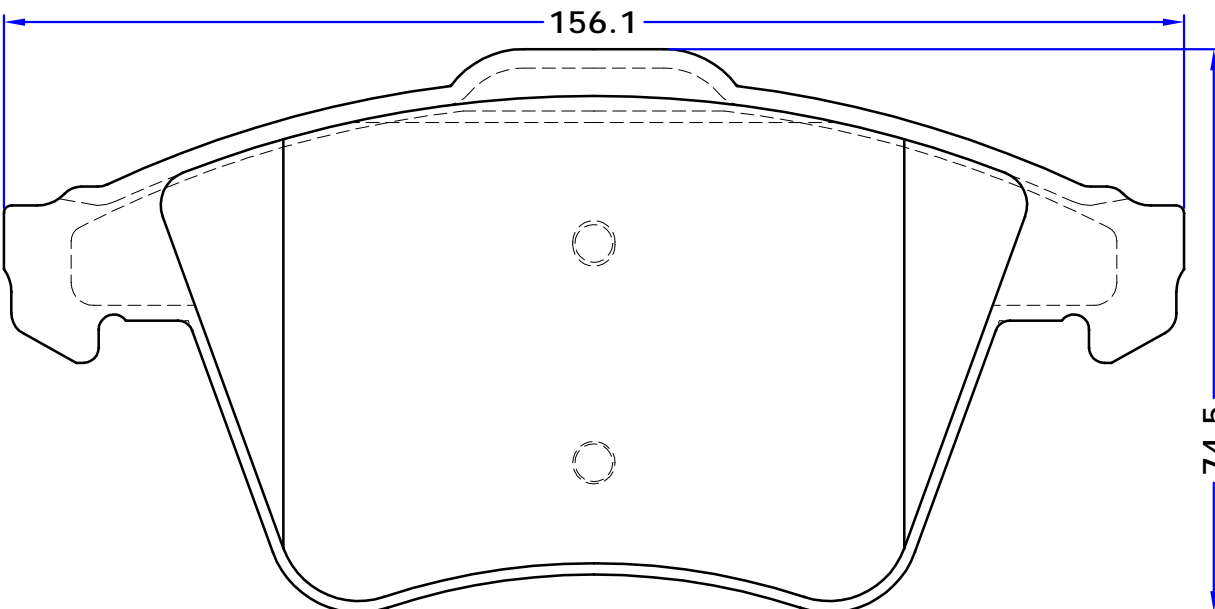

PL 23747

WVA No. : 23747

THK : 19.7 mm

VOLKSWAGEN

TRANSPORTER / CARAVELLE Mk V Bus (7HB, 7HJ, 7EB, 7EJ, 7EF, 7, 04/03
TRANSPORTER Mk V Box (7HA, 7HH, 7EA, 7EH), 04/03 -
TRANSPORTER Mk V Platform/Chassis (7JD, 7JE, 7JL, 7JY, 7JZ,, 04/03 -

TEVES

- 1 INNER PIECE WITH WITHOUT WEAR INDICATOR WIRE
- 1 INNER PIECE WITH WITH WEAR INDICATOR WIRE
- 2 OUTER PIECES

OE REF:
VOLKSWAGEN
7H0698151
7H0698151A