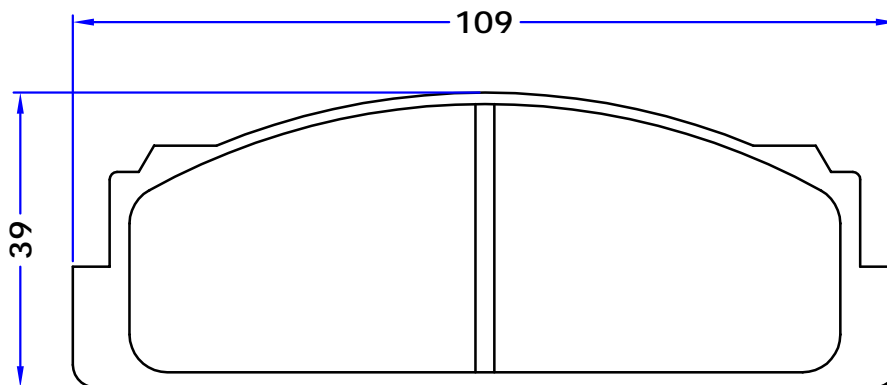

4 PIECES

PL 20073-2

WVA No. : 20073

THK : 12.5 mm

AUTOBIANCHI - FIAT - SEAT - TOYOTA

BENDIX

4 PIECES

PARS LENT