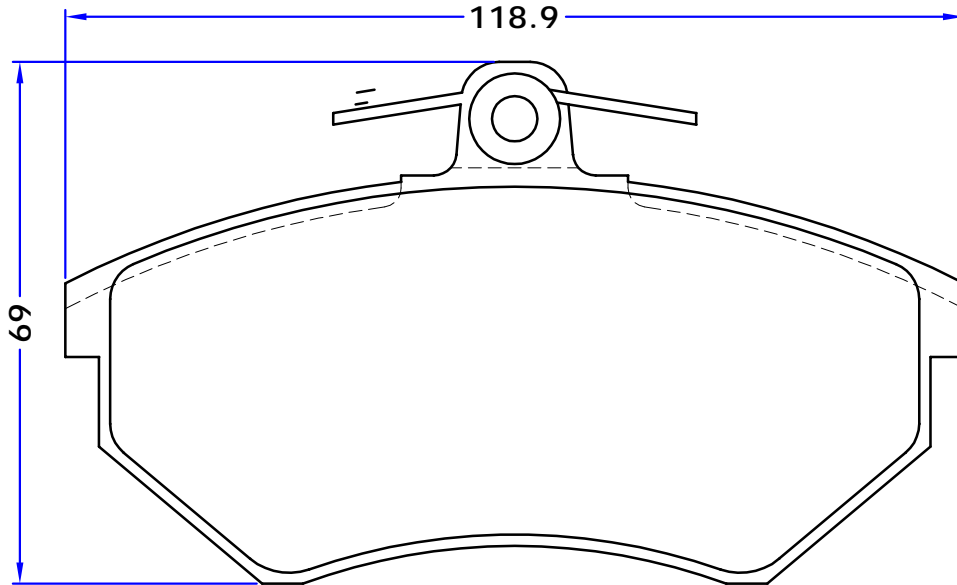

PARS LENT

BRAKE PADS

PL 20669

WVA No. : 20669

THK : 19.6 mm

AUDI

80 (8C, B4), 09/91 - 12/94 _80 (89, 89Q, 8A, B3), 06/86 - 10/91
80 Avant (8C, B4), 09/91 - 01/96 _90 (89, 89Q, 8A, B3), 04/87 - 09/91
100 (43, C2), 06/76 - 07/82_ 100 Avant (43, C2), 07/77 - 02/83
A4 (8D2, B5), 11/94 - 11/00 _A4 Avant (8D5, B5), 11/94 - 09/01
CABRIOLET (8G7, B4), 05/91 - 08/00 _COUPE (81, 85), 07/80 - 10/88
CHERY (FENGYUN, QIYUN)

8A0615115D
8A0698151A
8D0698151L

357698151
431698151D
431698151F
431698151G
440615116A
440698151A
443698151
443698151A
443698151D
443698151J
443698151K
8A0615115D
8A0698151A
8D0698151L
VOLKSWAGEN
357698151
431698151D
431698151F
431698151G
440615116A
440698151A
443698151
443698151A
443698151D
443698151J
443698151K
8A0615115D
8A0698151A
8D0698151L

LUCAS

OE REF:
AUDI

357698151
431698151D
431698151F
431698151G
440615116A
440698151A
443698151
443698151A
443698151D
443698151J
443698151K
8A0615115D
8A0698151A
8D0698151L
SEAT
357698151
431698151D
431698151F
431698151G
440615116A
440698151A
443698151
443698151A
443698151D
443698151J
443698151K

4 PIECES

PL 20669-1

WVA No. : 20669

THK : 19.6 mm

AUDI

90 (89, 89Q, 8A, B3), 04/87 - 09/91,200 (44, 44Q), 06/83 - 12/91,200 Avant (44, 44Q), 09/83 - 12/9
4000 (89, 89Q, 8A, B3), 06/86 - 10/91,5000 (44, 44Q, C3), 08/82 - 11/90
5000 Estate (44, 44Q, C3), 08/82 - 11/90 QUATTRO (85), 07/80 - 07/91-(COUPE (89, 8B))

443698151D
443698151E
443698151F
443698151G
443698151H
8A0698151
8A0698151B
VOLKSWAGEN
437698151
443398151F
443698151C

LUCAS

OE REF:
AUDI

437698151
443398151F
443698151C
443698151D
443698151E
443698151F
443698151G
443698151H
8A0698151
8A0698151B
SEAT
437698151
443398151F
443698151C
443698151D
443698151E
443698151F
443698151G
443698151H
8A0698151
8A0698151B
437698151
443398151F
443698151C