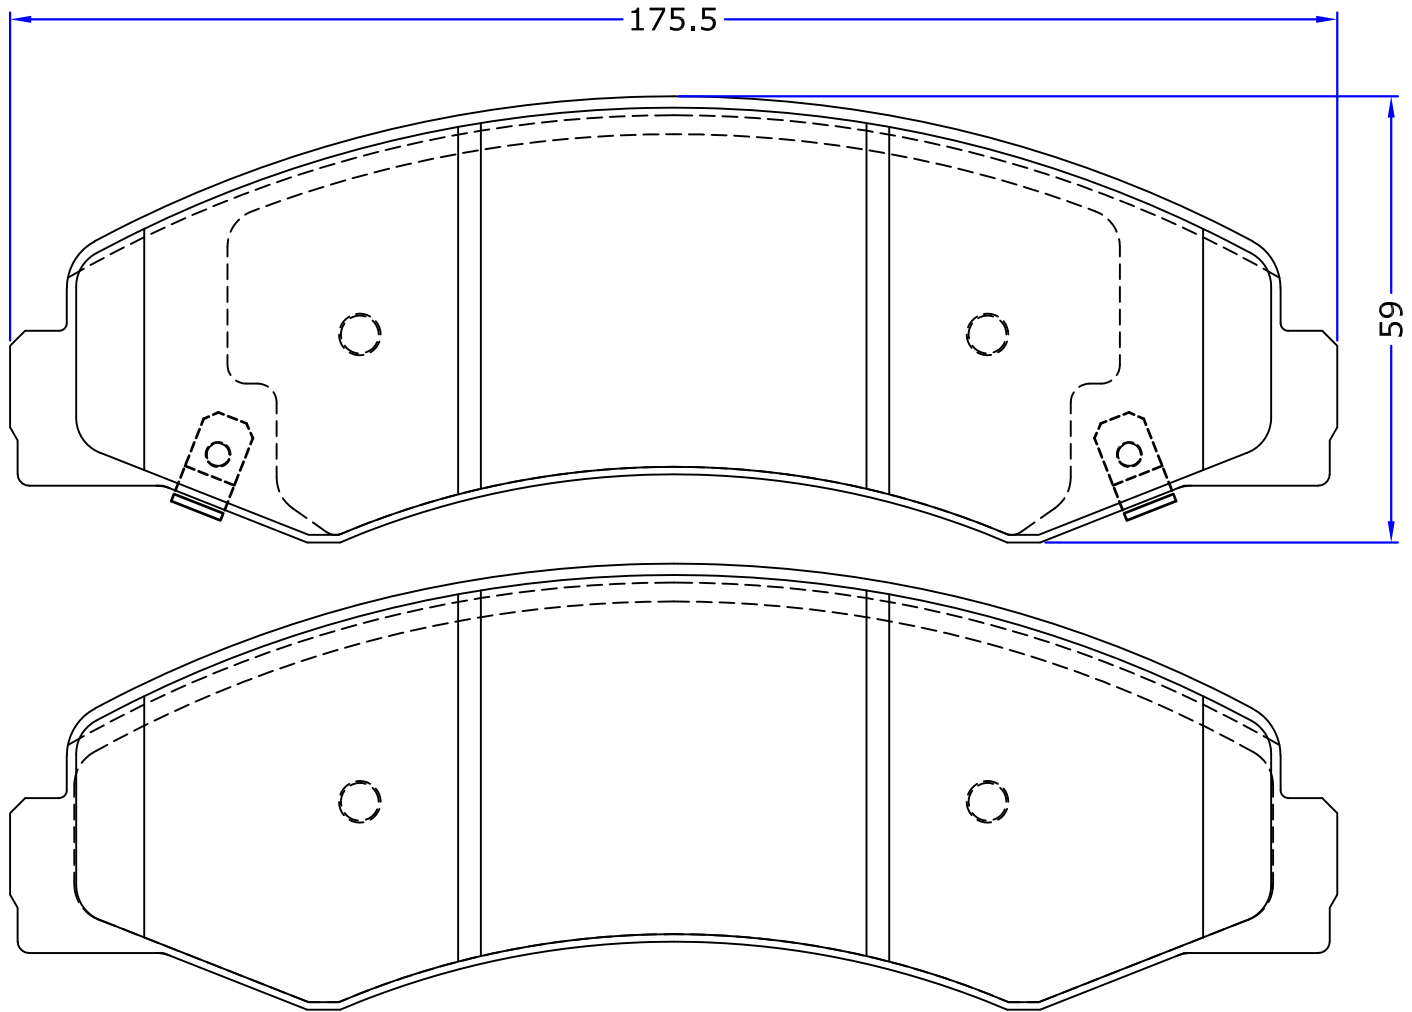

PARS LENT

BRAKE PADS

PL 80194

WVA No. : 80194

THK : 17.7 mm

FOTON (SAUVANA U201)

SET : 2 INNER PIECES WITH WEAR INDICATOR SPRING
2 OUTER PIECES