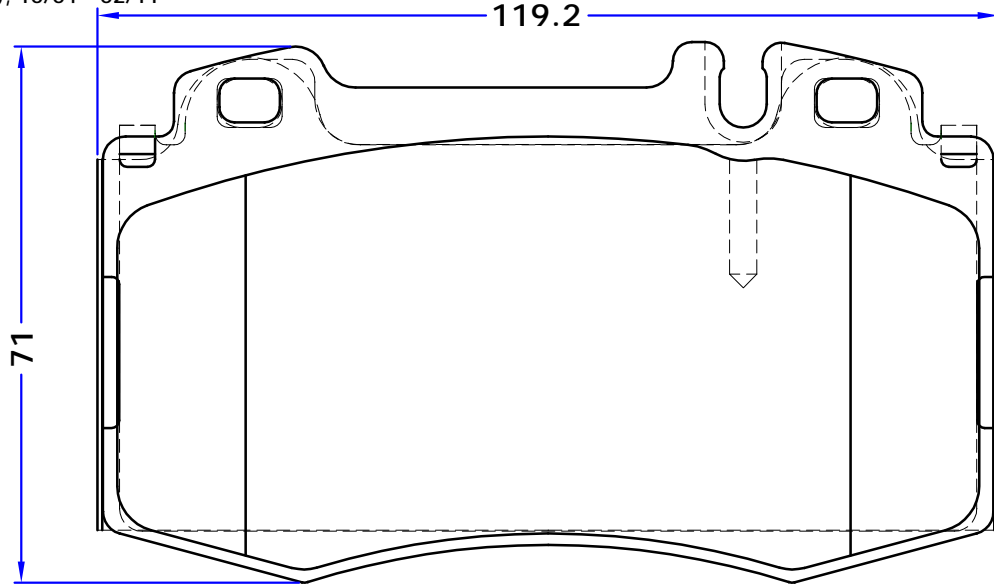

PL 80150

WVA No. : 23745

THK : 17.7 mm

MERCEDES-BENZ

C-CLASS (W203), 05/00 - 08/07
C-CLASS Coupe (CL203), 03/01 - 06/11
C-CLASS T-Model (S203), 03/01 - 08/07
CL-CLASS Coupe (C215), 03/99 - 08/06
CLK (C209), 06/02 - 05/09
CLK Convertible (A209), 02/03 - 03/10
CLS (C219), 10/04 - 02/11

MERCEDES-BENZ

E-CLASS (W211), 03/02 - 03/09
E-CLASS T-Model (S211), 03/03 - 07/09
S-CLASS (W220), 10/98 - 08/05
S-CLASS Coupe (C215), 03/99 - 03/06
SL (R230), 10/01 - 01/12
SLK (R171), 03/04 - 02/11

MERCEDES-BENZ (BBDC)

E-CLASS (W211)

BREMBO

2 INNER PIECES with first alarm hole
2 OUTER PIECES with second alarm hole

OE REF :

MERCEDES-BENZ

- 0034205820
- 0044200520
- 004420052067
- 0044209020
- 0054209520
- 0064203220
- 4420052067
- A0034205820
- A0044200520
- A004420052067
- A0044209020
- A0054209520
- A0064203220
- A4420052067