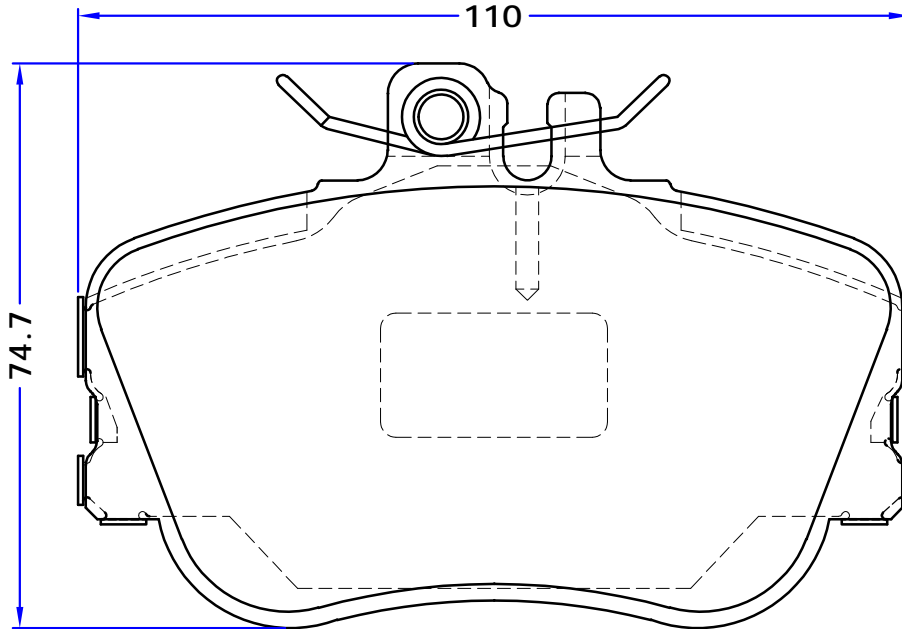

PL 21439

WVA No. : 21439

THK : 20.1 mm

MERCEDES-BENZ (C-CLASS (W202), C-CLASS Saloon (W202), C-CLASS Estate (S202), C-KLASSE (W202), C-KLASSE Kombi (S202), CLASSE C Break (S202))

LUCAS

OE REF:
MERCEDES-BENZ

- 0024202120
- 002420212005
- 0024202220
- 002420222005
- 0054200320
- 0054204620
- A0024202120
- A002420212005
- A0024202220
- A002420222005
- A0054200320
- A0054204620
- A054200320

4 PIECES

PL 21459

WVA No. : 21459

THK : 18.5 mm

LAND ROVER

90 (LDV), 01/84 - 08/90
DEFENDER Cabrio (L316), 08/90 - 02/16
DEFENDER Pickup (L316), 10/95 - 02/16
DEFENDER Platform/Chassis (L316), 09/90 - 02/16
DEFENDER Station Wagon (L316), 08/90 - 02/16

DISCOVERY

METROCAB

TAXI, 01/91 - 05/06

Lockheed