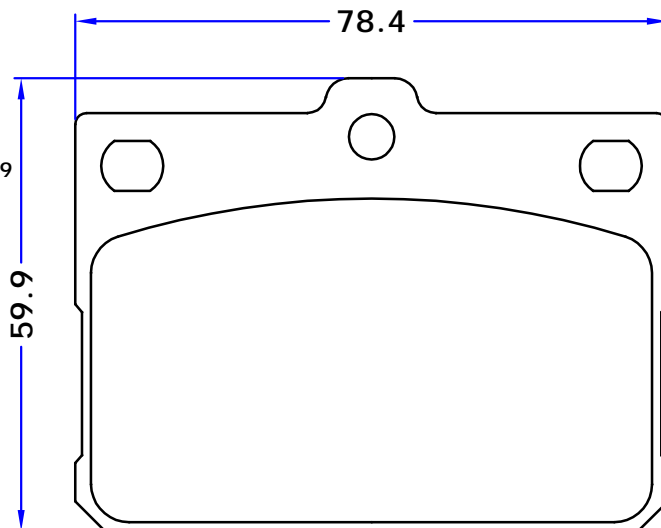

TOYOTA

COROLLA (_E7_), 09/79 - 09/85

COROLLA Hatchback (_E7_), 09/79 - 09/83

COROLLA Station Wagon (_E7_), 12/79 - 08/87