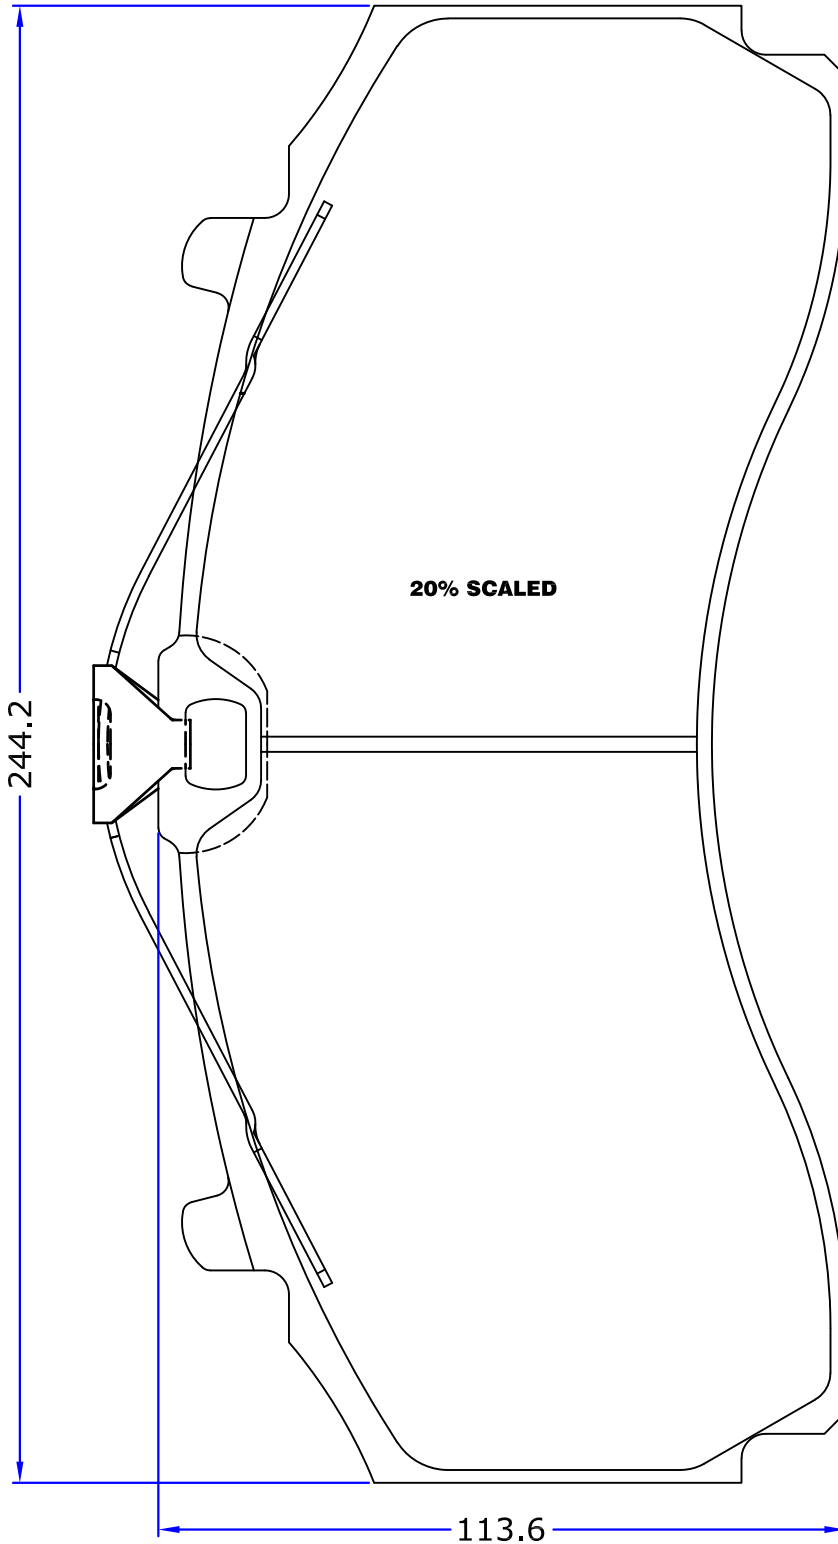

PARS LENT

BRAKE PADS

PL 29246

WVA No. : 29246

THK : 30 mm

MERCEDES-BENZ

ACTROS MP4 / MP5, 07/11 -
ANTOS, 07/12 -
AROCS, 01/13 -
ECONIC 2, 04/13 -

2 INNER PIECES WITH CALIPER SPRING AND RETAINER
2 OUTER PIECES WITH CALIPER SPRING AND RETAINER

OE REF :
MERCEDES-BENZ
0064201420
0064205220
A0064201420
A0064205220