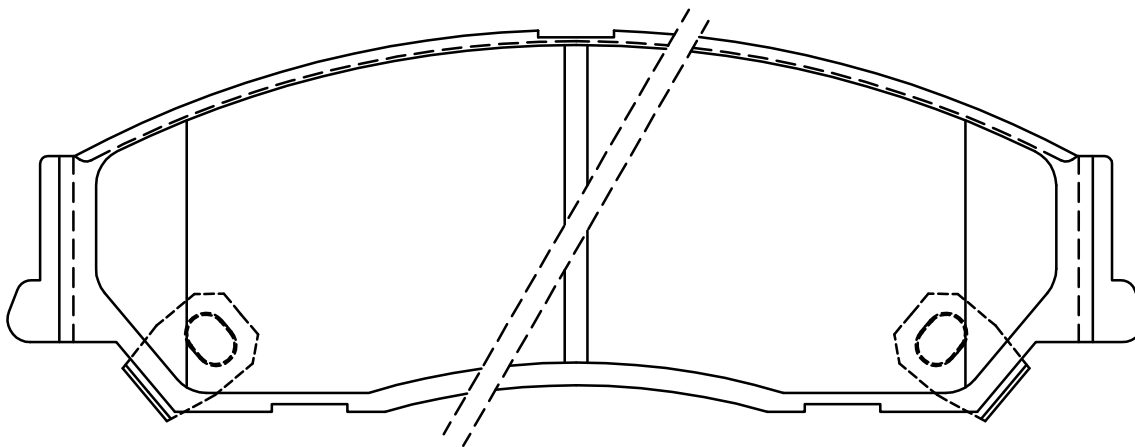

PARS LENT

BRAKE PADS

PL 80166

WVA No. : .....

THK : 16.5 mm

GEELY
X7

SET : 2 PIECES WITHOUT WEAR INDICATOR SPRING
1 PIECE WITH RIGHT WEAR INDICATOR SPRING
1 PIECE WITH LEFT WEAR INDICATOR SPRING