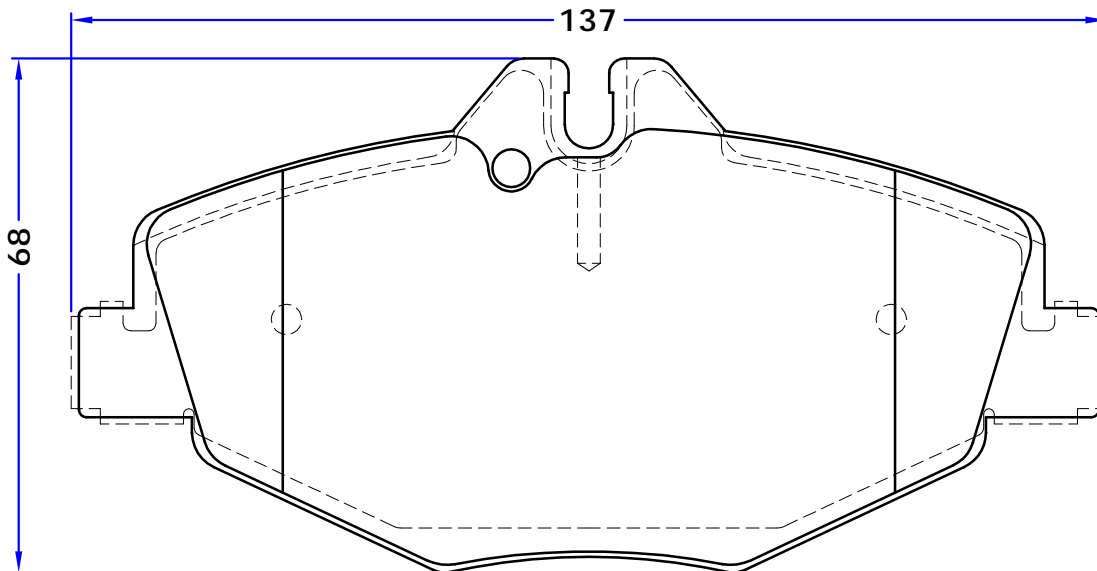

OE REF:

MERCEDES-BENZ

0034206520

0034209920

0044207920

0044208720

A0034206520

A0034209920

A0044207920

A0044208720

2 PIECES WITH WEAR INDICATOR HOLE IN 7 mm POSITION (FOR FIRST ALARM)
2 PIECES WITH WEAR INDICATOR HOLE IN 2 mm POSITION (FOR FINAL ALARM)