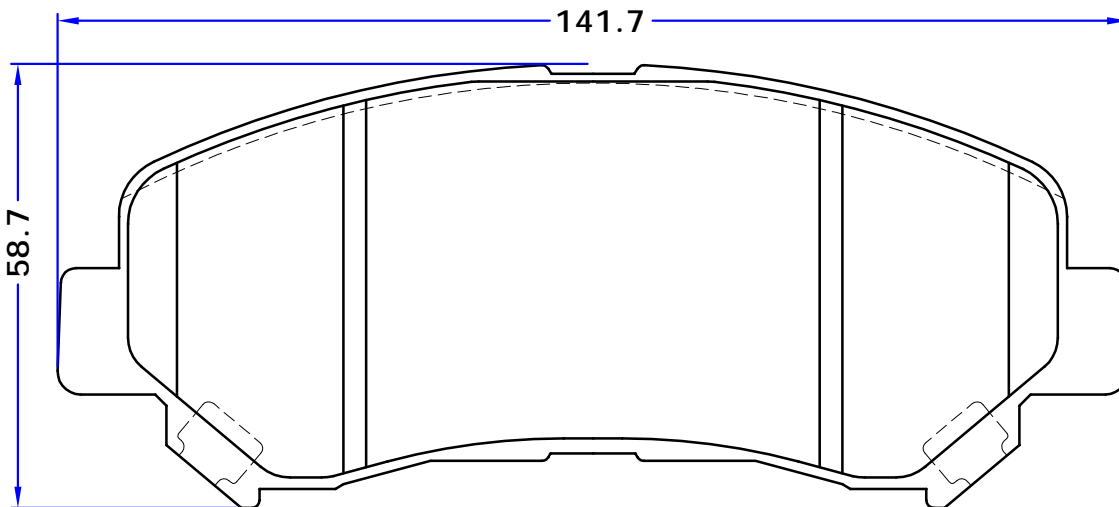

PL 24610

WVA No. : 24610

THK : 14.4 mm

ASTON MARTIN (CYGNET, 04/11 - 10/13)
GREAT WALL (M4)
KERMAN MOTOR
LIFAN (X50)
PONTIAC (VIBE Estate, 09/08 - 12/10)
SAIPA (S300)
SCION (iQ Hatchback (NGJ1_), 09/11 ,tC Coupe, 09/10 ,xB Estate, 09/06 -)
SUBARU (TREZIA, 03/11 -)
TOYOTA (AURIS (_E15_), 10/06 - 09/12 ,BELTA Saloon (_P9_), 08/07 -COROLLA Saloon (_E15_), 10/06 -
COROLLA Saloon (_E18_, ZRE17_), 06/13 ,COROLLA RUMION (_AZE15_, _NZE15_, _ZRE15_),IQ (_J1_), 11/08 -
PRIUS (_W5_), 09/15 ,RACTIS (SCP10_, NCP10_),URBAN CRUISER (_P1_), 07/07 ,VIOS/YARIS Saloon (_P15_),
05/13 ,VERSO S (_P12_), 11/10 ,YARIS/VITZ (_P9_), 01/05 ,YARIS/VITZ (_P13_), 12/10 ,ZELAS Coupe (AGT20)
VERSO S (NLP12_, NCP12_, NSP12_), 11/10 -
TOYOTA (FAW) (COROLLA)

AKEBONO

OE REF :
PONTIAC
19184919
19205534
TOYOTA
0446602190
0446602191
0446602260
0446602270
0446612130
0446612140
0446612150
0446647100
0446652070
0446652110
0446652120
0446652121
0446652130
0446652140
0446652141
0446652150
0446652151
0446652160
0446652170
04466WY010

- 2 OUTER PIECES
- 1 INNER PIECE WITH RIGHT WEAR INDICATOR SPRING
- 1 INNER PIECE WITH LEFT WEAR INDICATOR SPRING

PL 24632

WVA No. : 24632 & 25202

THK : 16.8 mm

NISSAN
QASHQAI / QASHQAI +2 I (J10, JJ10), 02/07 -
SENTRA VI (B16), 09/06 - 12/12
X-TRAIL (T31), 03/07 - 11/13
NISSAN (DONGFENG) (QASHQAI)

AKEBONO

2X

OE REF :
NISSAN
AY040NS132
AY040NS152
D1060ET01A
D1060JD00A
D1060JD00J
D1060JE00A

4 PIECES