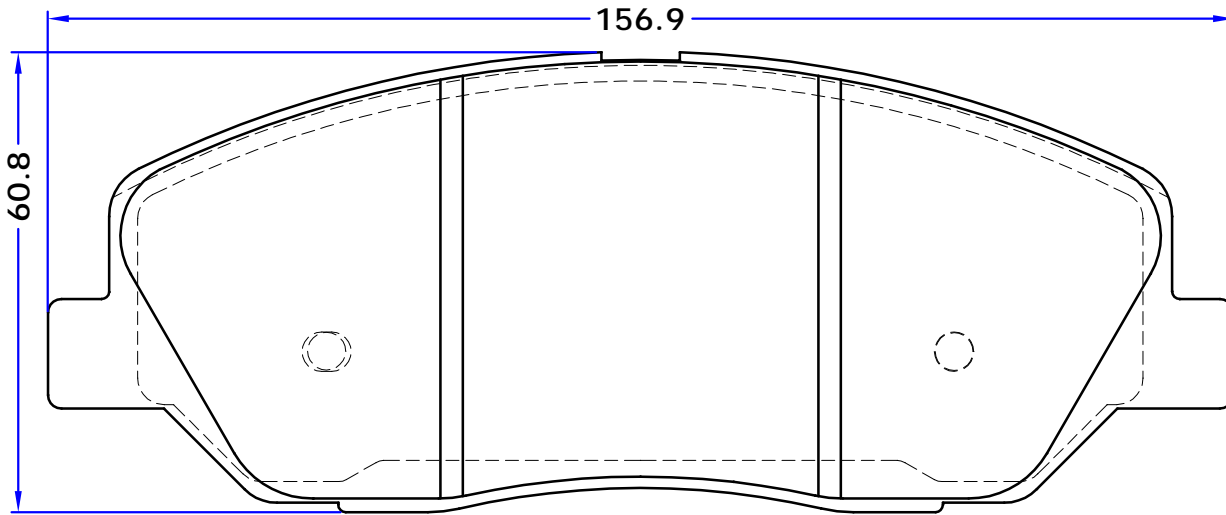

PARS LENT

BRAKE PADS

PL 24351

WVA No. : 24351

THK : 17.6 mm

HYUNDAI (ENTOURAGE Mini Passenger Van, 09/06 - 12/08, GRAND SANTA FÉ, 06/13 - SANTA FÉ I (SM), 11/00 - 03/06, SANTA FÉ II (CM), 10/05 - 12/12 - SANTA FÉ III (DM), 09/12 -
KIA (BORREGO, 11/07 - SORENTO II (XM), 11/09)
SSANGYONG
ACTYON SPORTS I (QJ), 11/05 -
KORANDO, 07/10 -

MANDO

OE REF:
HYUNDAI
581012BA00
581012BA10
581012PA00
581012WA00
581012WA70
581012WA90
581014DU00
KIA
581012BA10
581012JA11
581012PA70
SSANGYONG
48130341A0

- 2 OUTER PIECES
- 1 INNER PIECE WITH RIGHT WEAR INDICATOR SPRING
- 1 INNER PIECE WITH LEFT WEAR INDICATOR SPRING