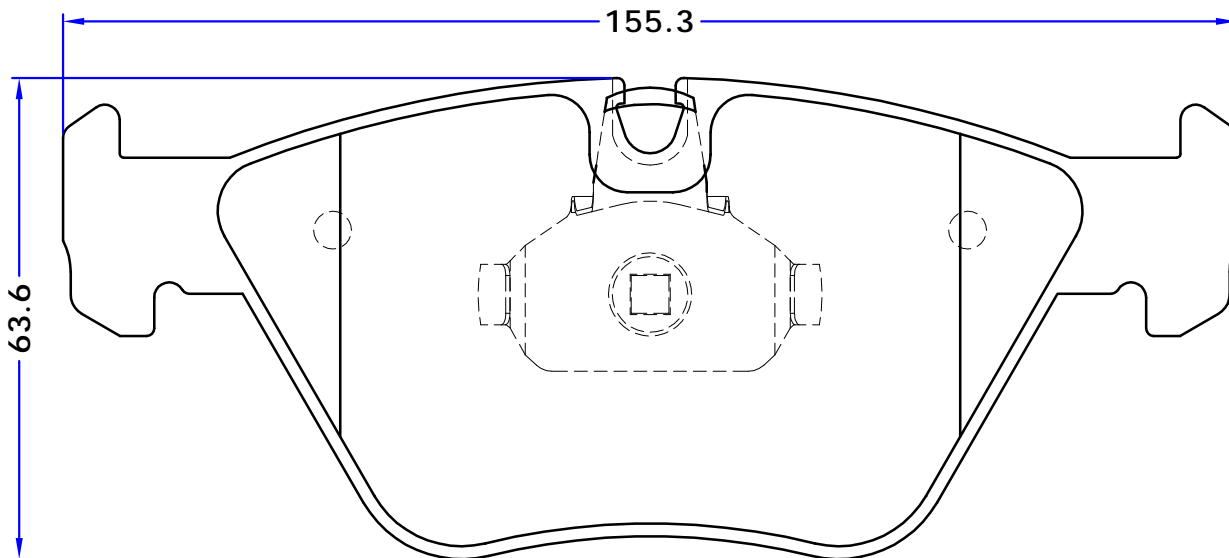

MG

- MG X-POWER, 01/03 -
- MG ZT, 06/01 -
- MG ZT- T, 10/01 -

ROVER

- 75 (RJ), 02/99 -
- 75 Tourer (RJ), 08/01 -

WIEMANN

- MF3 Roadster, 01/96 -

TEVES

2 OUTER PIECES
2 INNER PIECES