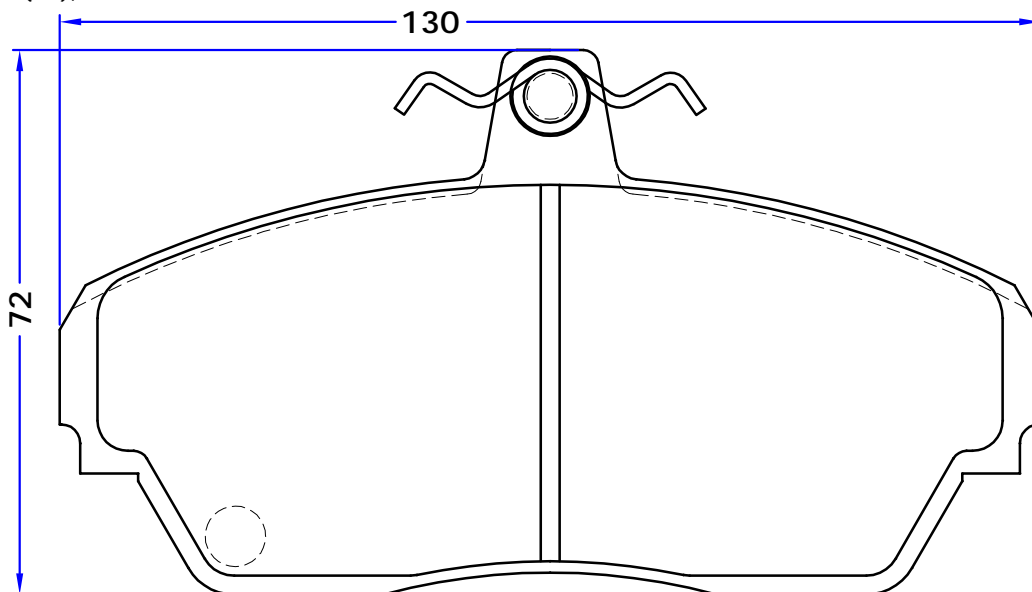

OE REF:

ROVER

- GBP20299
- GBP90299
- GBP90303
- GBP90308
- GBP90312
- GBP90319