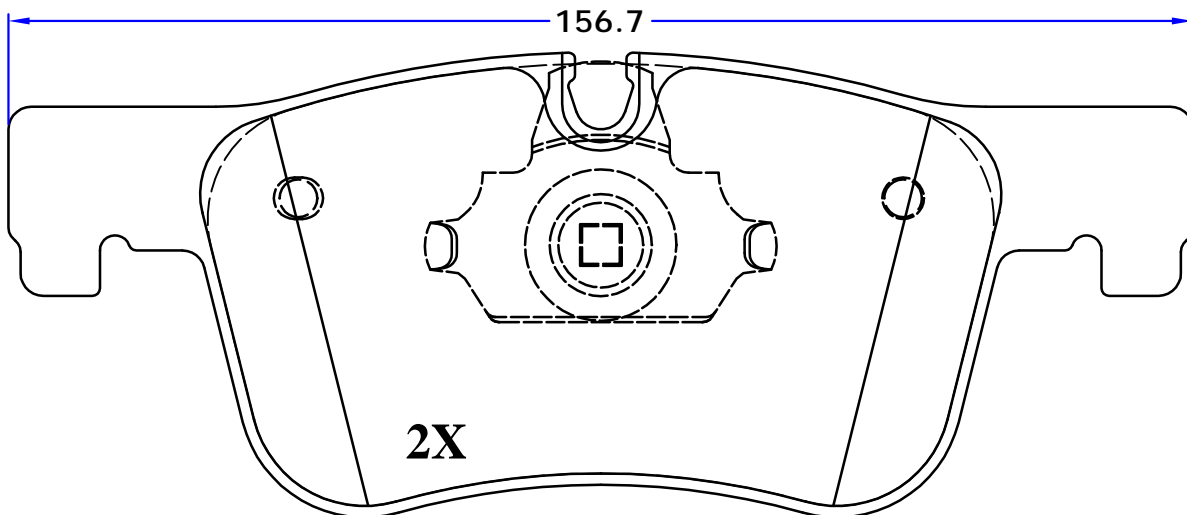

PARS LENT

BRAKE PADS

PL 25506

WVA No. : 25506

THK : 18.2 mm

BMW

- 1 (F20), 11/10 -
- 1 (F21), 12/11 -
- 3 (F30, F80), 03/11 -
- 3 Gran Turismo (F34), 07/12 -
- 3 Sports Wagon (F31), 07/11 -
- 4 Convertible (F33, F83), 10/13 -
- 4 Coupe (F32, F82), 07/13 -
- 4 Gran Coupe (F36), 03/14 -

TEVES

1. SET
2. 2 INNER PIECES WITH PISTON LOCATOR SPRING
   - 2 OUTER PIECES

OE REF :
BMW
34116850568
34116874331