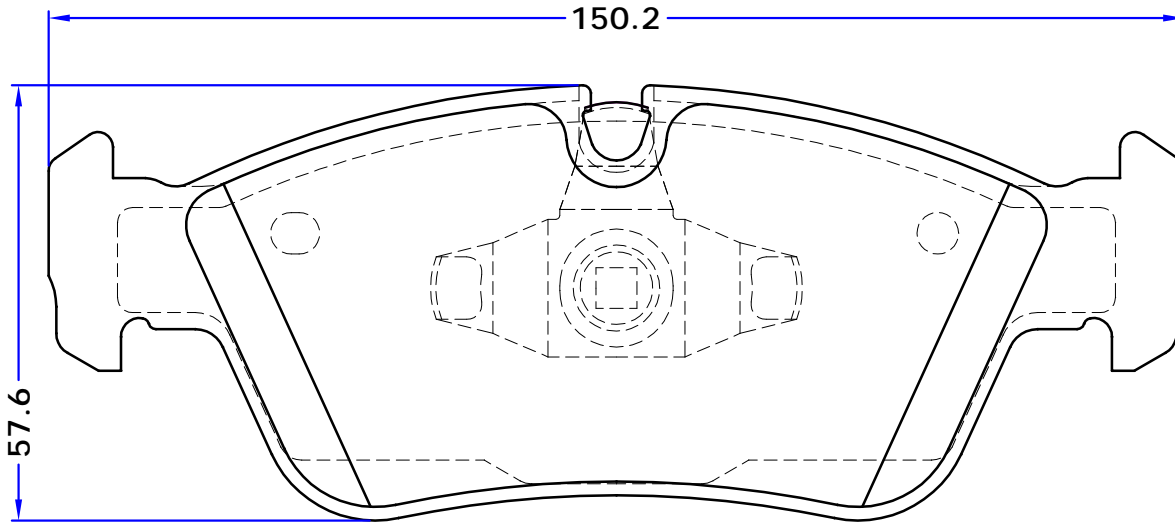

PARS LENT

BRAKE PADS

PL 23935

WVA No. : 23935

THK : 17.7 mm

BMW

- 1 (E87), 11/03 - 09/12
- 3 (E90), 01/05 -

TEVES

- 2 OUTER PIECES
- 2 INNER PIECES

OE REF:
BMW
34112288849
34112288851
34116769763
34116769951