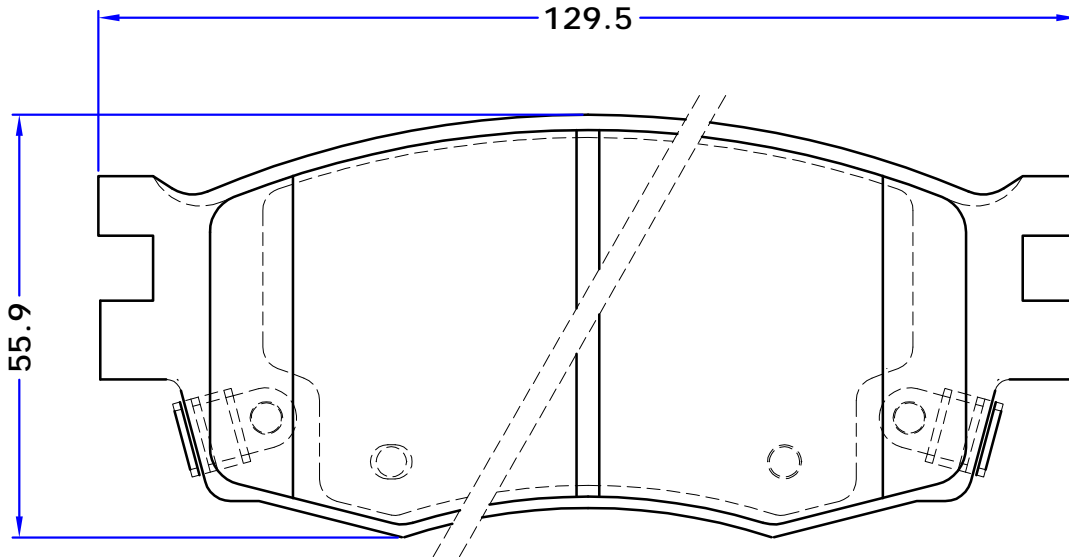

PARS LENT

BRAKE PADS

PL 25019

WVA No. : 25019

THK : 17 mm

HYUNDAI

- i20 (PB, PBT)1.1 CRDiD3FA.motor diesel
- i20 (PB, PBT)1.2G4LA.benzina
- i20 (PB, PBT)1.2G4LA.benzina

MANDO

- 2 OUTER PIECES
- 1 INNER PIECE WITH RIGHT WEAR INDICATOR SPRING
- 1 INNER PIECE WITH LEFT WEAR INDICATOR SPRING

OE REF:
HYUNDAI
581011JA10