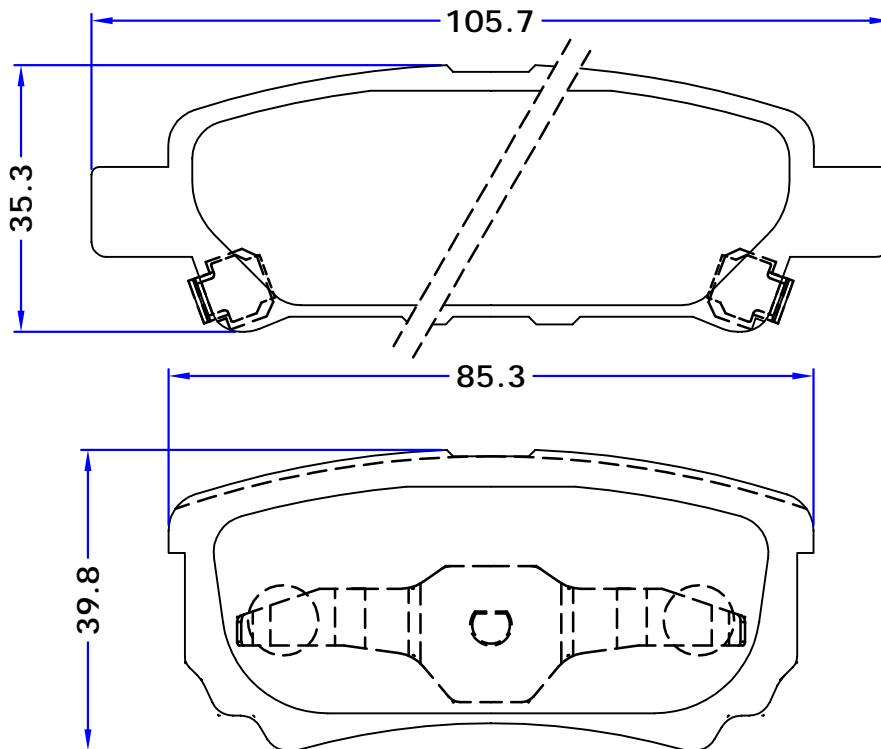

PARS LENT

BRAKE PADS

PL 24014

WVA No. : 24014

THK : 15.3 mm

CHRYSLER

200 Convertible, 01/10 -
200 Saloon, 01/10 -
SEBRING (JS), 09/06 - 12/1
SEBRING Convertible (JS), 05/07 - 12/10

DODGE

AVENGER, 06/07 -
CALIBER, 06/06 -

HYUNDAI

JEEP

COMPASS (MK49), 08/06 -
PATRIOT (MK74), 02/07 -

MITSUBISHI

LANCER VII (CS_A, CT_A), 03/00 -
LANCER VIII (CY_A, CZ_A), 03/07 -
LANCER VIII Estate (CV_), 09/08 -
LANCER VIII Sportback (CX_A), 10/07 -
OUTLANDER I (CU_W), 03/01 - 12/06

2x

AKEBONO

OE REF :
CHRYSLER
05191271AC
DODGE
05191271AA
05191271AB
5191271AC
JEEP
5191271AA
5191271AB
MITSUBISHI
4605A336
4605A337
4605A479
4605A493
4605A558
5191217AC
MN116929
MR955068
MZ690187
MZ690350

SET : 1 INNER PIECE WITH RIGHT WEAR INDICATOR SPRING
1 INNER PIECE WITH LEFT WEAR INDICATOR SPRING
2 OUTER PIECES WITH PISTON LOCATOR SPRING