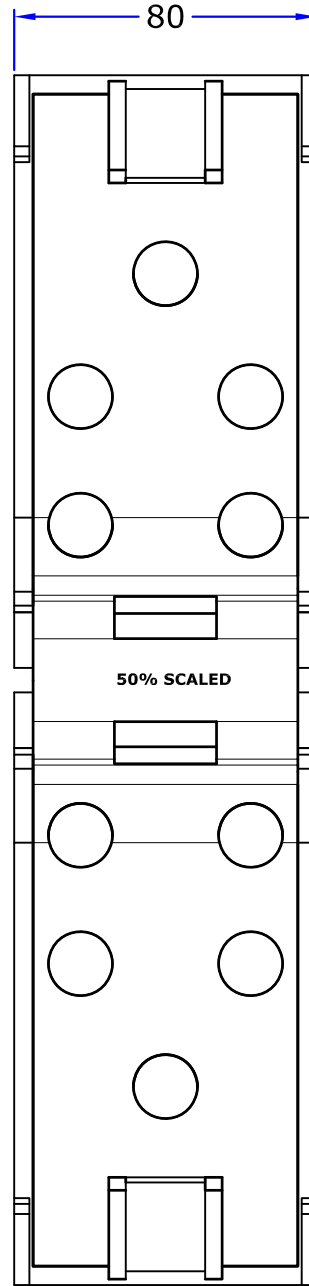

RAILWAY (DIESEL LOCOMOTIVE METRO)

PARS LENT

BRAKE PADS

PL 70076

IR No. :

THK : 50 mm

SHIRAZ METRO (DALIAN TRAIN COMPOSITE BARAKE SHOE)(K TYPE)

PARS LENT