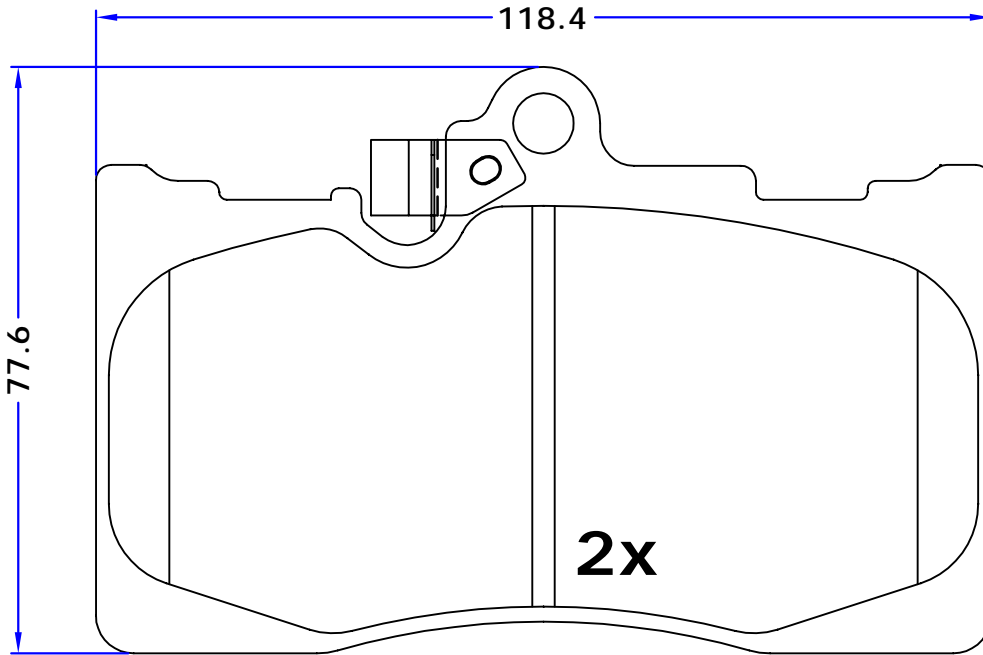

LEXUS

GS (_L1_), 09/11 -
GS (GRS19_, UZS19_, URS19_), 01/05 - 11/11
IS C (GSE2_), 04/09 -
IS III (_E3_), 04/13 -
RC (_C1_), 08/14 -

TOYOTA

Advics

OE REF :

LEXUS

0446503410
0446522340
0446530400
0446530450
0446530470
0446530490
0446530500
044653050079
0446530510

TOYOTA

044653040079
044653041079
0446530430
0446530460
044653046079
044653047079
044653049079
044653049179
0446530510
04465WY030

SET : 2 INNER PIECES WITH WEAR INDICATOR SPRING
2 OUTER PIECES