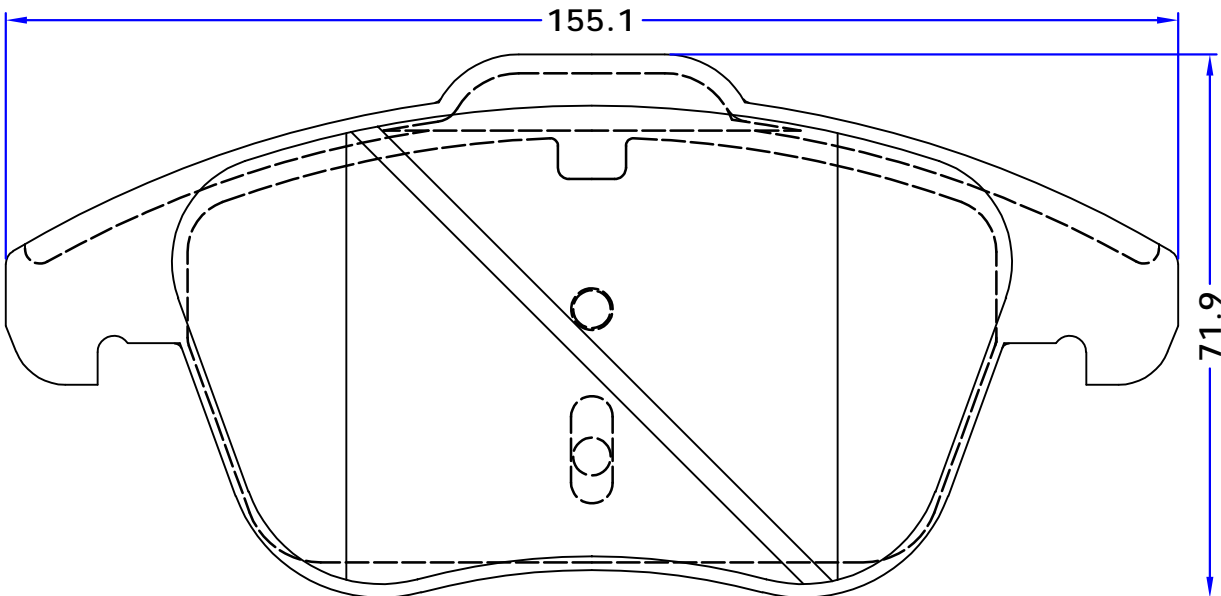

PARS LENT

BRAKE PADS

PL 24332

WVA No. : 24332

THK : 19.7 & 20.7 mm

FORD
FUSION V Saloon (CD), 09/12 -
MG (GS)

SET : 2 INNER PIECES WITH PISTON LOCATOR SPRING
2 OUTER PIECES

OE REF :
FORD
2110592
MEDG9J2K021EE