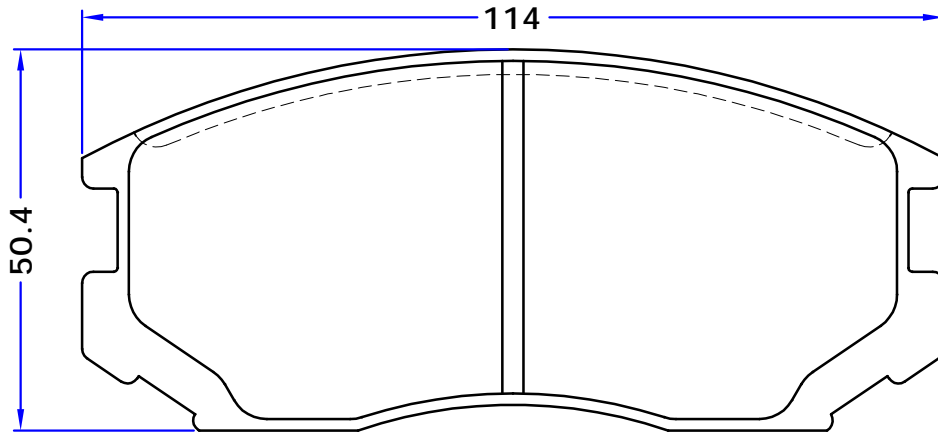

SUMITOMO

OE REF :

DAIHATSU
04465B4010
04465B4020
04465B4040
0449187401
0449187401000
0449187403000

MITSUBISHI

DBP511110
DBP511114
MB699463
MB699464
MB699473
MB699474
MB858744
MB928461
MB928463
MB928816
MB928817
MB950554
MB950555
MN102605

MR249779
MR389507
MR389508
MR389510
MR389511
MR389512
MZ690330
X3511001
NISSAN
AY040KE117
AY040MT003
PROTON
PC351101
TOYOTA
04465B4030