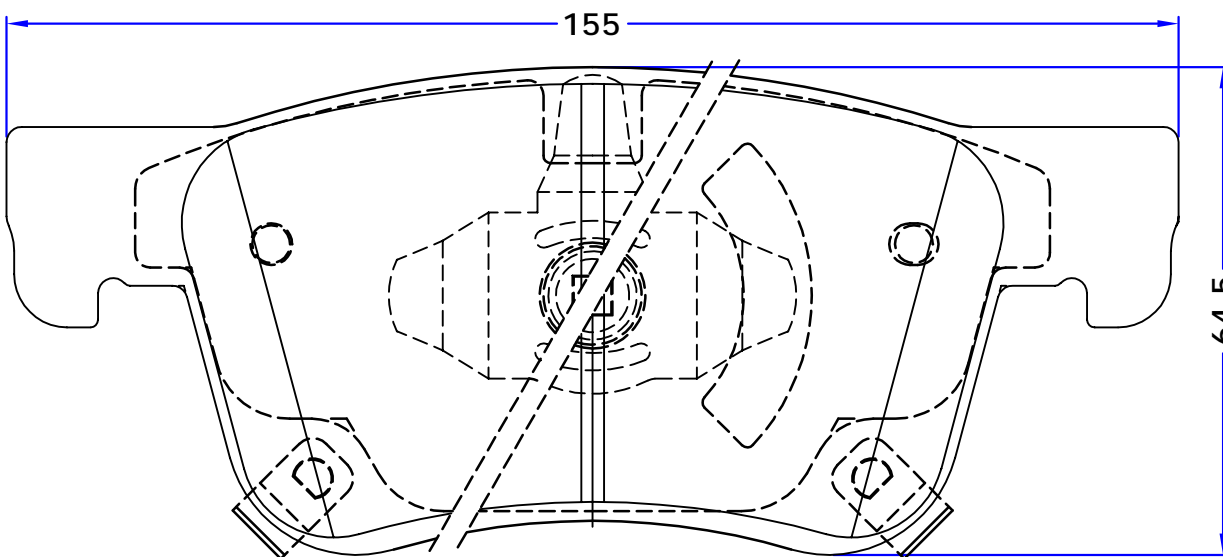

PARS LENT

BRAKE PADS

PL 80185

WVA No. : 80185

THK : 19 & 19.7 mm

BAHMAN MOTOR (HAVAL H6)

SET: 2 OUTER PIECES
2 INNER PIECES WITH PISTON LOCATOR SPRING AND WEAR INDICATOR SPRING