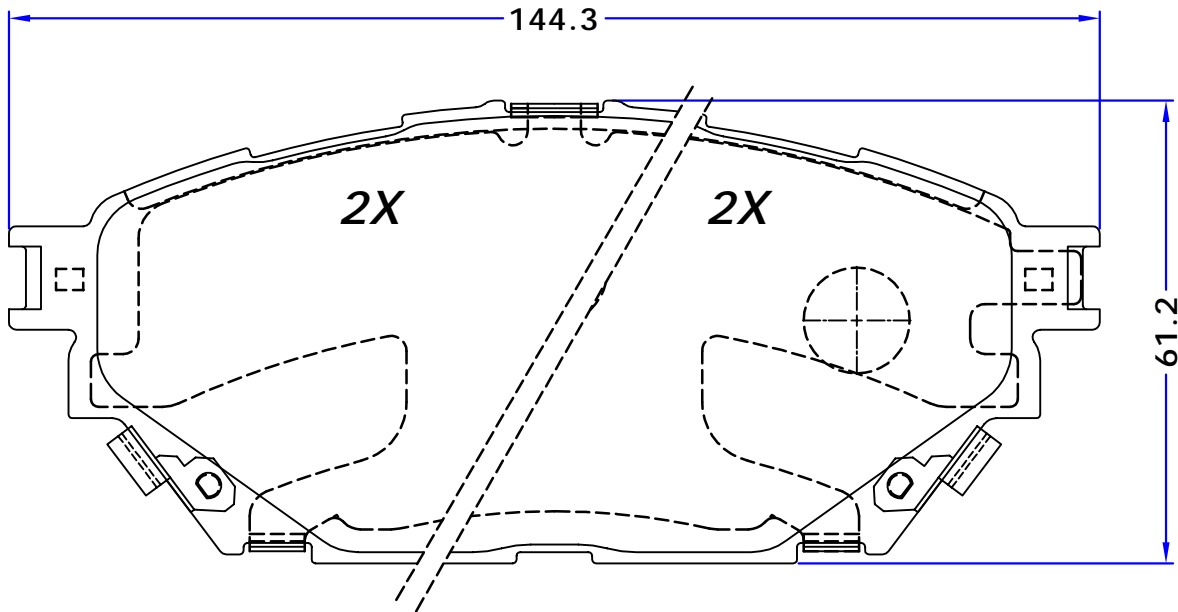

PARS LENT

BRAKE PADS

PL 80174

WVA No. : .....

THK : 20.1 mm

MITSUBISHI (FUSO CAMIONET)

SET : 2 INNER PIECES WITH RIGHT WEAR INDICATOR SPRING AND RIGHT MULTILAYER SHIM
2 INNER PIECES WITH LEFT WEAR INDICATOR SPRING AND LEFT MULTILAYER SHIM
4 OUTER PIECES WITH OUTER MULTILAYER SHIM