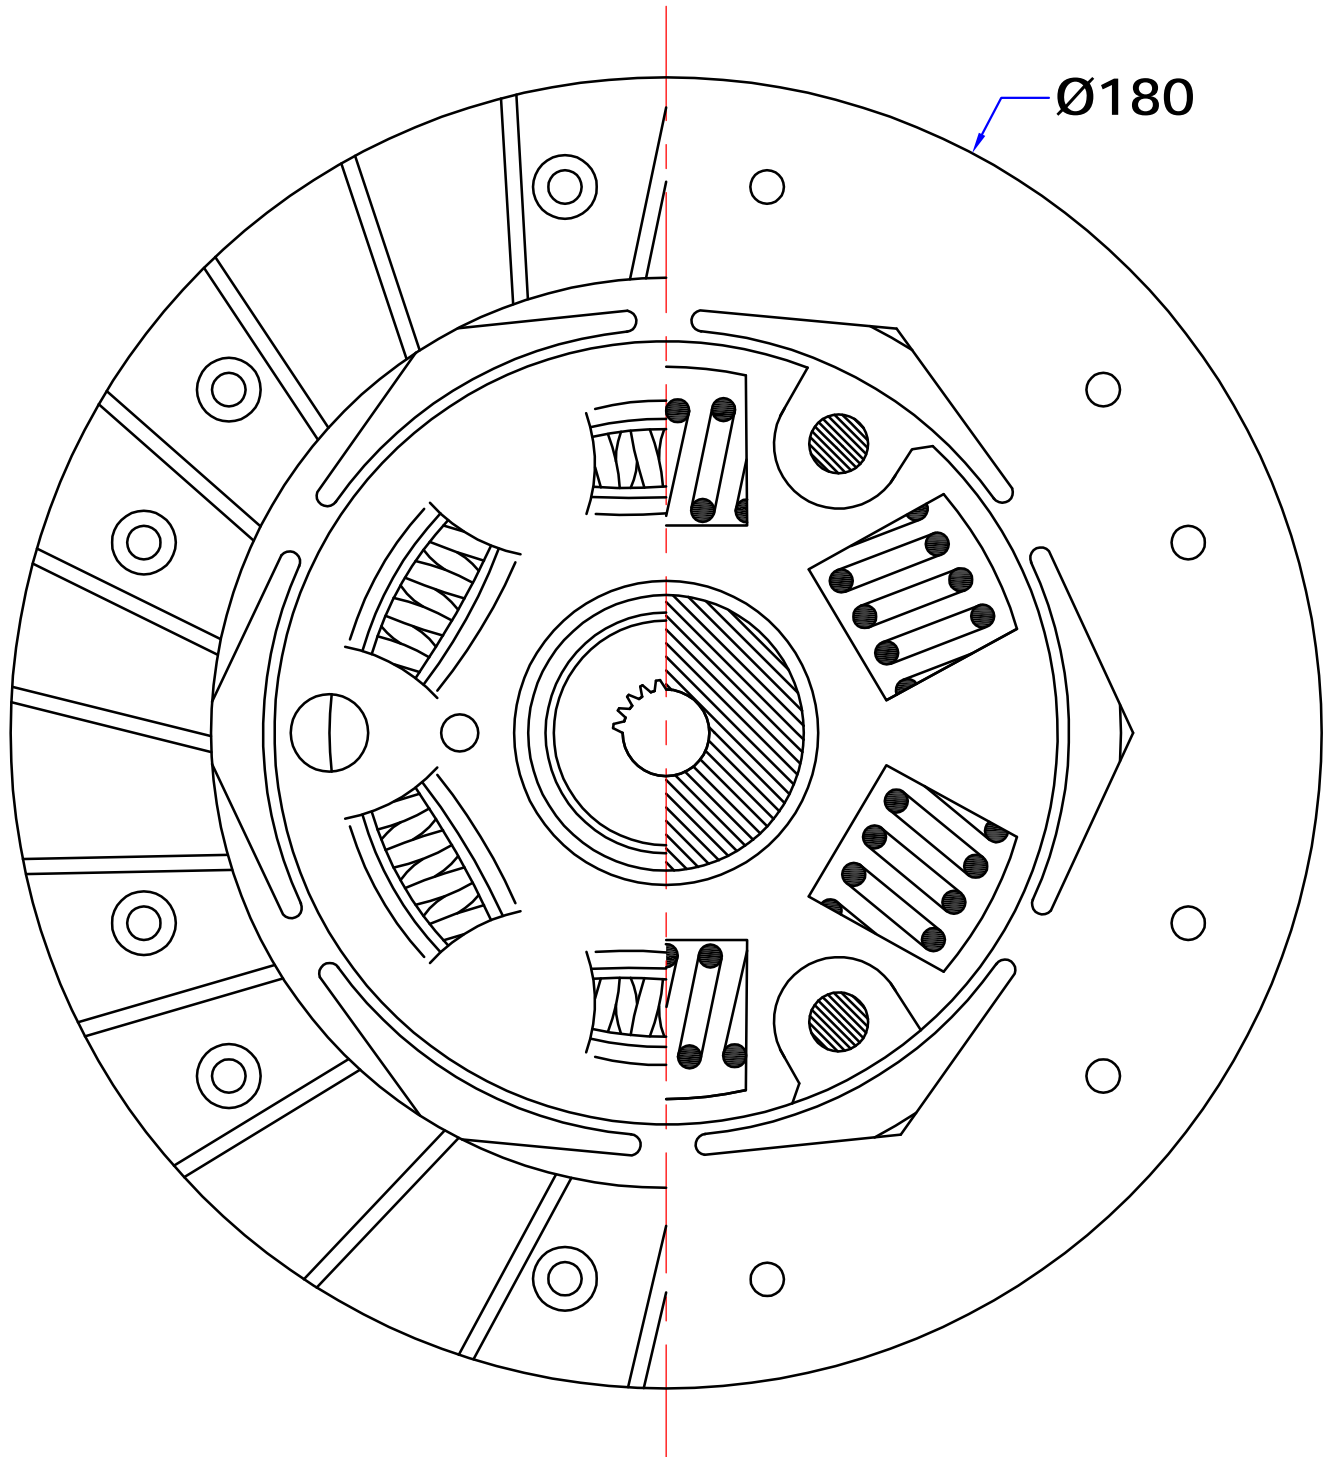

PARS LENT
BRAKE PADS

PL 94003

Ø : 180 mm

CLUTCH ASSEMBLY PRIDE

WWW.PARSLANT.COM