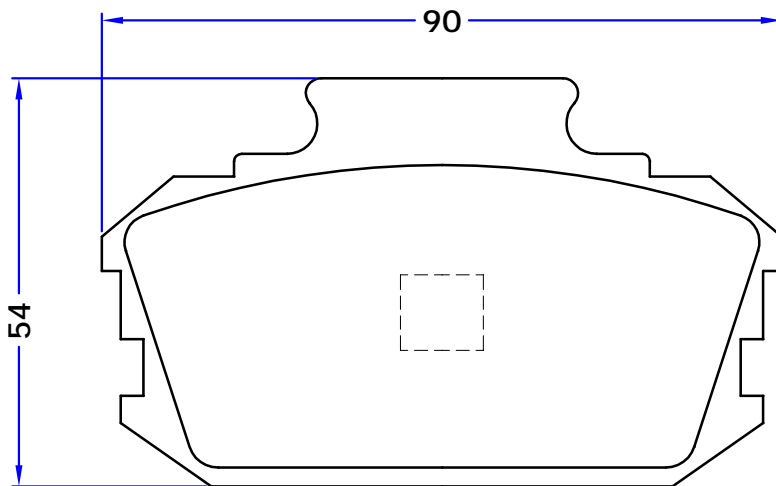

PARS LENT

BRAKE PADS

PL 20191

WVA No. : 20002,20191,20192

THK : 15 mm

FORD

ECONOVAN (KBA, KCA), 03/86 - 03/92
ECONOVAN Box (KAA), 05/85 - 03/92

KIA

BESTA Box, 02/96 -

MAZDA

BONGO Bus (SR1), 01/84 - 05/94
BONGO FIENDEE MPV (SG), 06/95 - 09/99
E-SERIE Box (SR2), 01/84 - 07/04
E-SERIE Bus, 03/91 - 05/03
E-SERIE Platform/Chassis (SD1), 01/83 - 07/99

AKEBONO

OE REF:

- **FORD**
- 3250077
- 3256541
- **KIA**
- 07K1F3328Z
- 0K70Y3328Z
- 0K71E3328Z
- **MAZDA**
- S08349280
- S08349280A
- S23149280
- S23149280A
- S2YA3323Z
- S2YA3328Z
- SA8349280A
- SA94492809A
- SE963325Z
- SE963328Z
- SE963328Z9A
- SF043328Z
- SF043328Z9A
- S08349280
- **MITSUBISHI**
- S2YA3323ZA
- S2YA3328ZA
- SA94492809Z

- 2 OUTER PIECES
- 1 INNER PIECE WITH RIGHT WEAR INDICATOR SPRING
- 1 INNER PIECE WITH LEFT WEAR INDICATOR SPRING

PL 20218

WVA No. : 20218

THK : 17.8 mm

NISSAN

LOCKHEED

4 PIECES