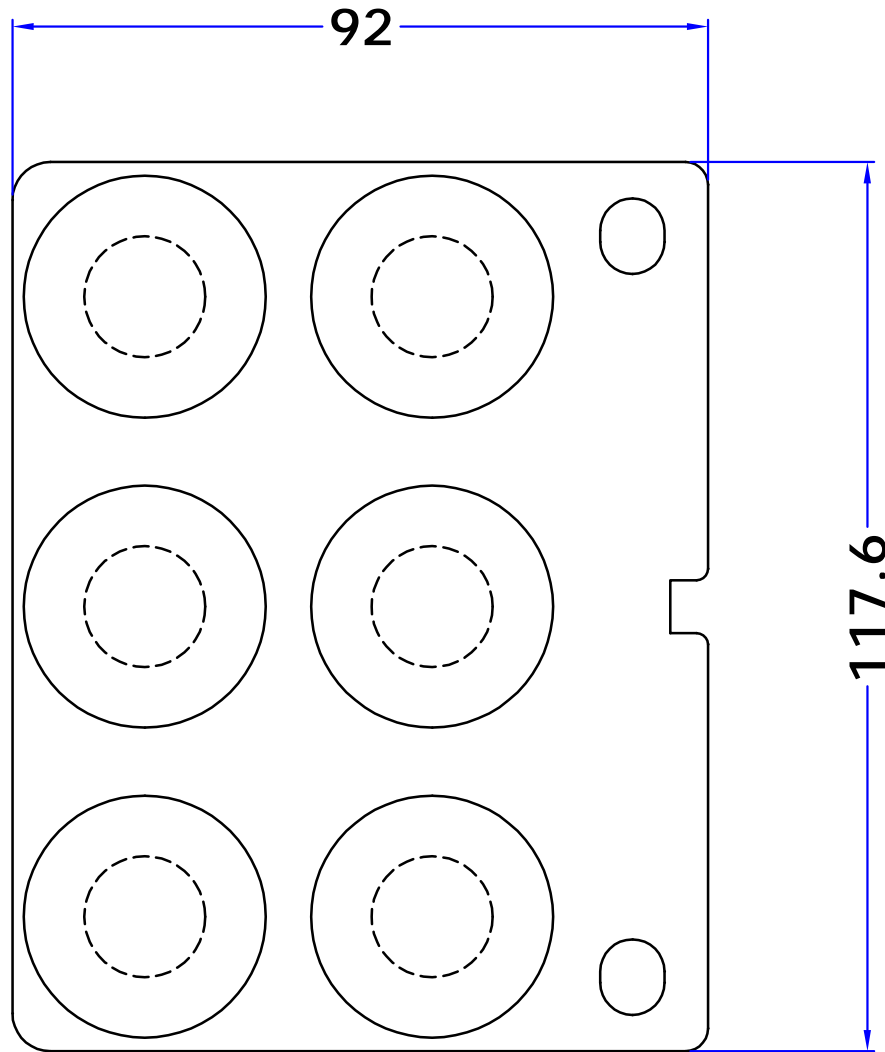

WIND TURBINES BRAKE PAD

SCALE 1:1