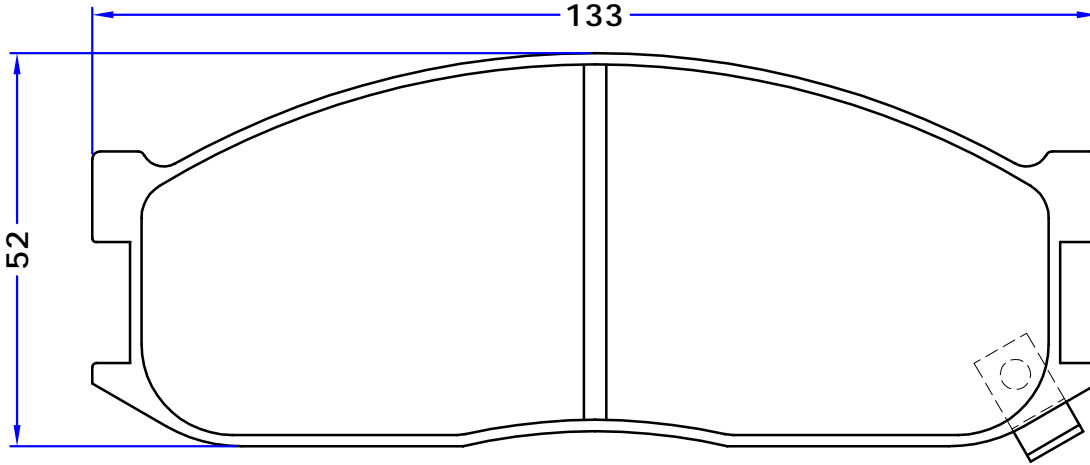

PARS LENT

BRAKE PADS

PL 20191

WVA No. : 20002,20191,20192

THK : 15 mm

KIA
MAZDA
BONGO Bus (SR1), 01/84 - 05/94
E-SERIE Box (SR2), 01/84 - 07/04

AKEBONO

OE REF:

- **KIA**
- 07K1F3328Z
- OK70Y3328Z
- OK71E3328Z
- **MAZDA**
- S08349280
- S08349280A
- S23149280
- S23149280A
- S2YA3323Z
- S2YA3328Z
- SA8349280A
- SA94492809A
- SE963325Z
- SE963328Z
- SE963328Z9A
- SF043328Z
- SF043328Z9A
- S08349280

- 2 OUTER PIECES
- 1 INNER PIECE WITH RIGHT WEAR INDICATOR SPRING
- 1 INNER PIECE WITH LEFT WEAR INDICATOR SPRING

PL .....

WVA No. : .....

THK : ..... mm