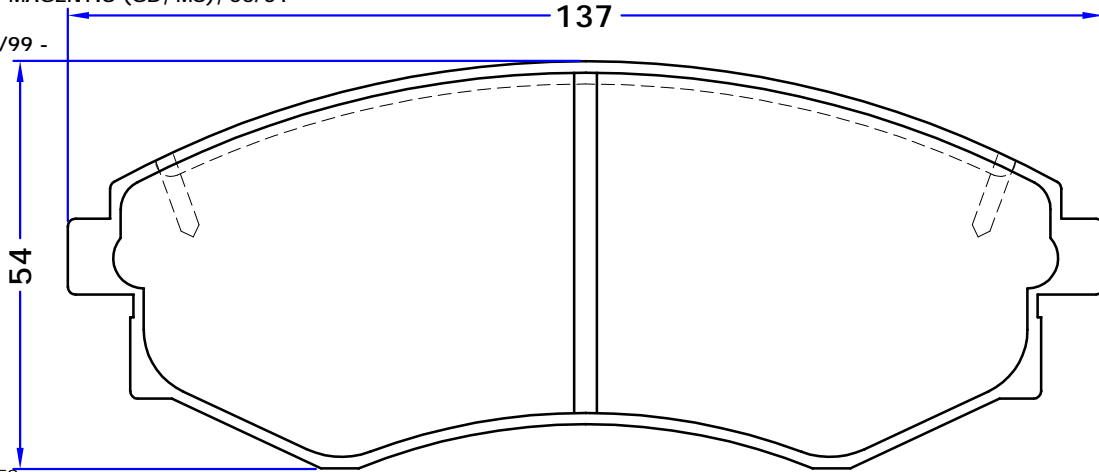

PARS LENT

BRAKE PADS

PL 21725

WVA No. : 21725 & 21013

THK : 17 mm

DAEWOO

KORANDO (KJ), 01/99 -KORANDO Cabrio (KJ), 02/99 -

HYUNDAI

COUPE (RD), 06/96 - 04/02

LANTRA Mk II (J-2), 11/95 - 10/00

LANTRA Mk II Estate (J-2), 02/96 -

LANTRA (J-1), 10/90 - 11/95

MATRIX (FC), 06/01 - 12/05

SONATA Mk II (Y-3), 05/93 - 08/98

SONATA Mk III (EF), 03/98 - 05/05

SONATA (Y-2), 09/88 - 10/93

KIA

JOICE, 02/00 -MAGENTIS (GD, MS), 05/01 -

MITSUBISHI

SANTAMO, 03/99 -

SUMITOMO

OE REF:

HYUNDAI

5810128A20

5810129A00

5810129A10

5810129A30

5810129A31

5810129A40

5810129A50

5810129A90

5810129B00

581012DA20

5810134A10

5810134A20

5810134A21

5810135A10

5810138A60

KIA

5810129B00

581013CA20

NISSAN

410603C490

4106048R91

5810128A00

5810133C00

2 OUTER PIECES

1 INNER PIECE WITH RIGHT WEAR INDICATOR SPRING

1 INNER PIECE WITH LEFT WEAR INDICATOR SPRING

PL 21725-1

WVA No. : 21725 & 21013

THK : 17 mm

NISSAN

SUMITOMO