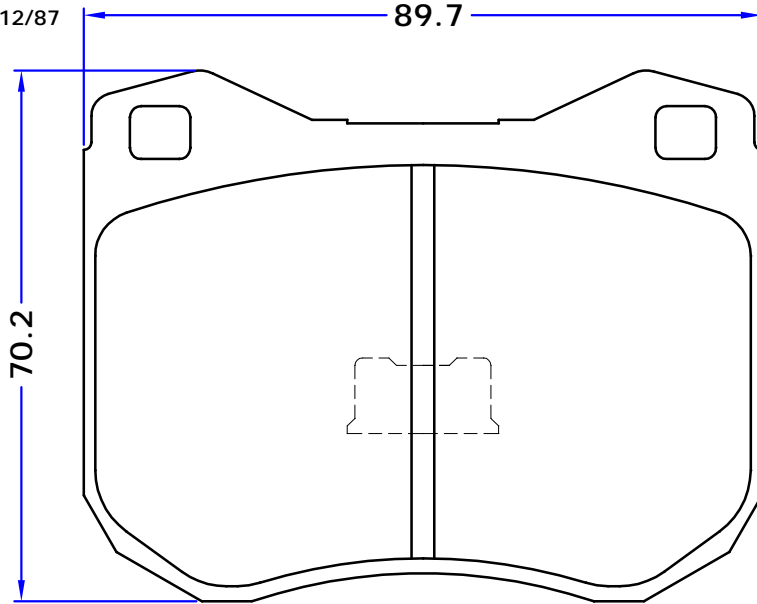

PL 20455

WVA No. : 20455

THK : 19 mm

PEUGEOT

504 Pickup (E_), 01/80 - 12/89
505 (551A), 05/79 - 12/93
505 Break (551D), 04/82 - 12/93
604 (561A_), 08/77 - 07/87

TALBOT

TAGORA, 06/80 - 12/87