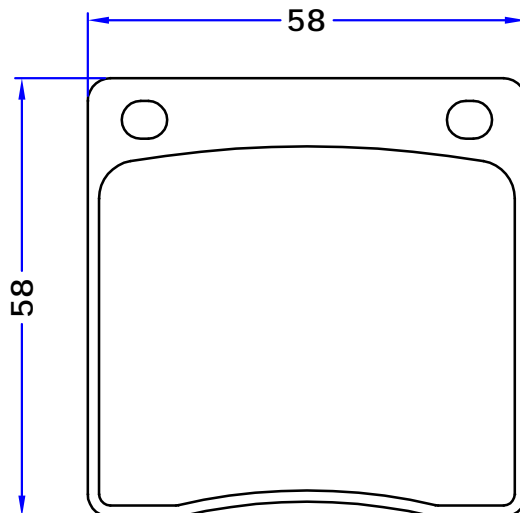

TEVES
 R

4 PIECES

PL 20128

WVA No. : 20128

THK : 14.7 mm

HONDA - NISSAN

GIRLING
 R

4 PIECES