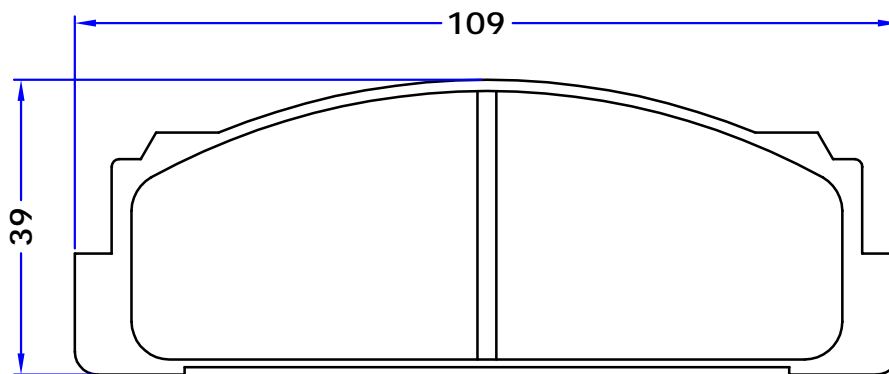

FSO

125P, 10/67 - 08/92
125P Estate, 10/67 - 08/92
125P Pickup, 06/75 - 05/91
127P, 10/69 - 10/76
132P, 01/74 - 09/78
POLONEZ, 10/77 - 08/88
POLONEZ Mk II, 08/88 - 08/92
POLONEZ Mk III, 09/92 -
POLONEZ Mk III Saloon, 09/92 -
POLONEZ Pickup, 04/94 - 09/98

INNOCENTI

KORAL, 01/90 - 12/92

LANCIA

A 112, 03/78 - 12/86
BETA MONTE CARLO (137_), 09/75 - 05/81

MERCEDES-BENZ

S-CLASS (W116), 08/72 - 07/80

SEAT

FURA (025A), 01/82 - 12/86
PANDA (141A), 10/80 - 12/86
RITMO (138), 07/78 - 09/83

YUGO

311 / 411, 04/83 - 04/91
511 / 513, 04/83 - 04/91

TEMPO, 06/85 - 12/93

ZASTAVA

BENDIX

OE REF:

AUDI
SE127165005A
FIAT
3915580
4174992
4204050
4218573
4236412
4296669
4309780
4370874
4386012
4434816
4434909
5888149
5888151
5888154
5888574
5951897
790605
655792725
99939353
SEAT
SE127165005A
SE127165005A
VOLKSWAGEN
SE127165005A
ZASTAVA
4423980

4 PIECES