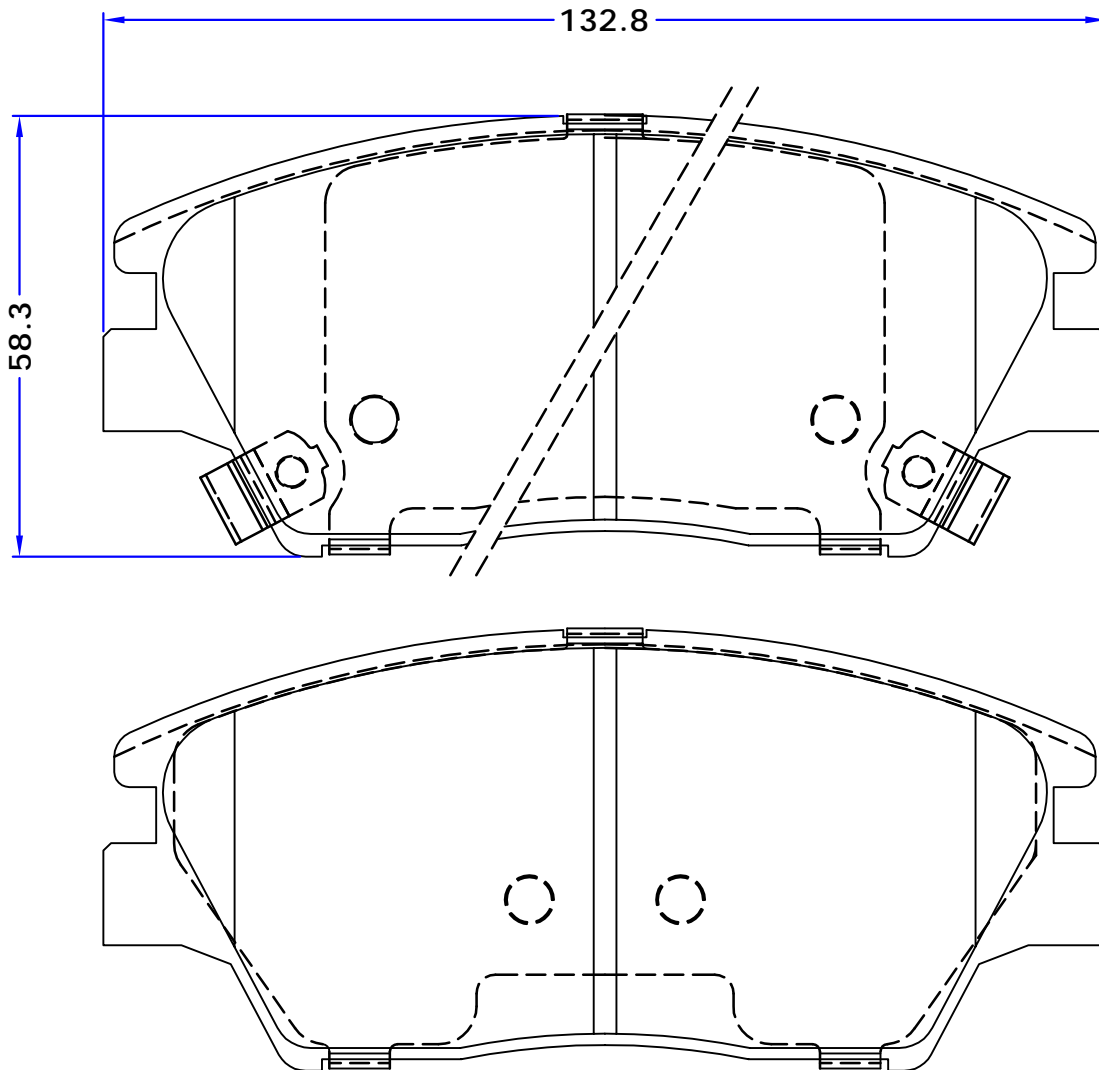

PARS LENT

BRAKE PADS

PL 22590

WVA No. : 22590

THK : 17.7 mm

SSANGYONG

TIVOLI, 01/15 -

XLV Closed Off-Road Vehicle, 04/16 -

SET : 1 INNER PIECE WITH RIGHT WEAR INDICATOR SPRING
1 INNER PIECE WITH LEFT WEAR INDICATOR SPRING
2 OUTER PIECES

OE REF :
SSANGYONG
48130350B0