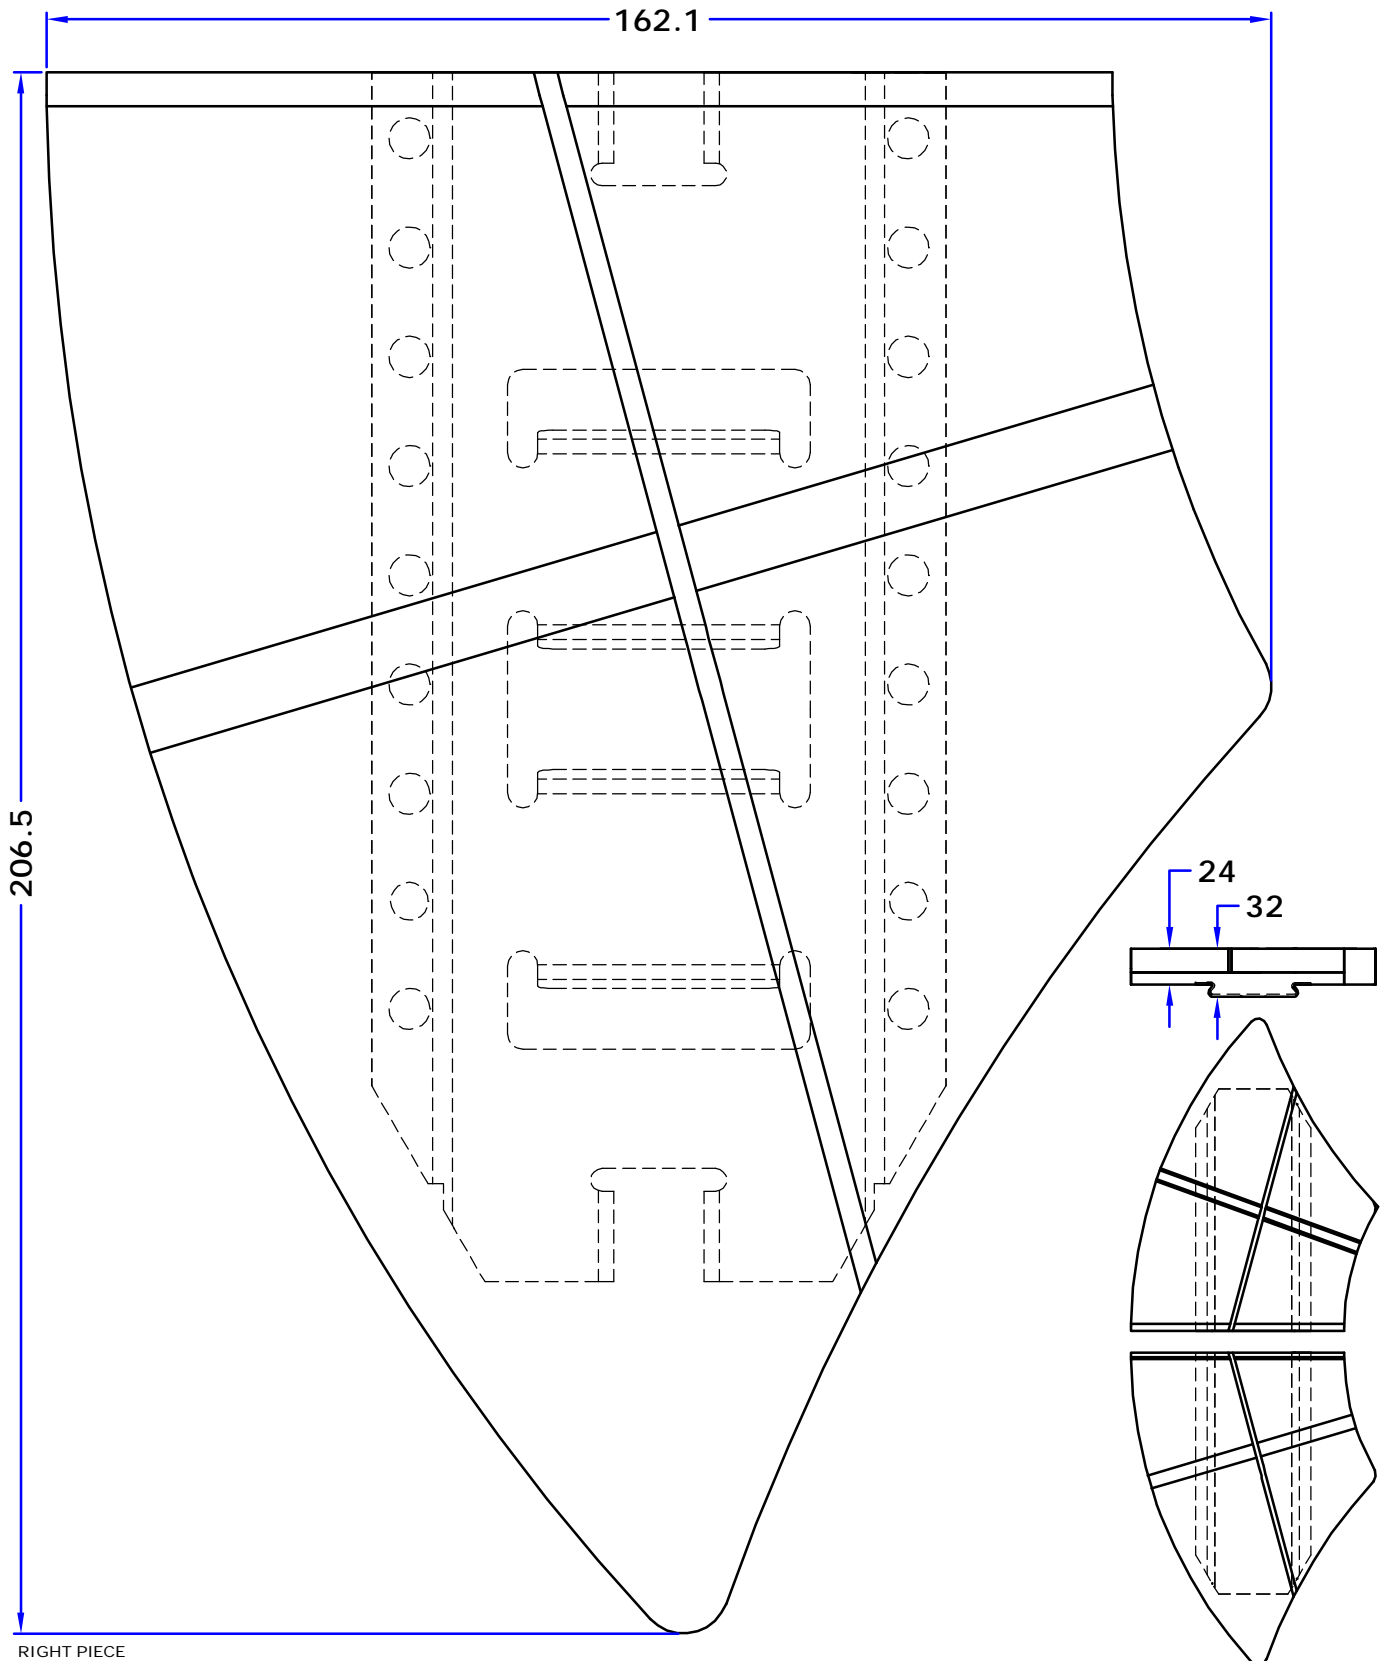

- 1 RIGHT PIECE
- 1 LEFT PIECE

PARS LENT

BRAKE PADS

PL 70046-2

WVA No. : -----

THK : 24 mm

RAILWAY (TRANSIT TRAINS)

- 1 RIGHT PIECE
- 1 LEFT PIECE