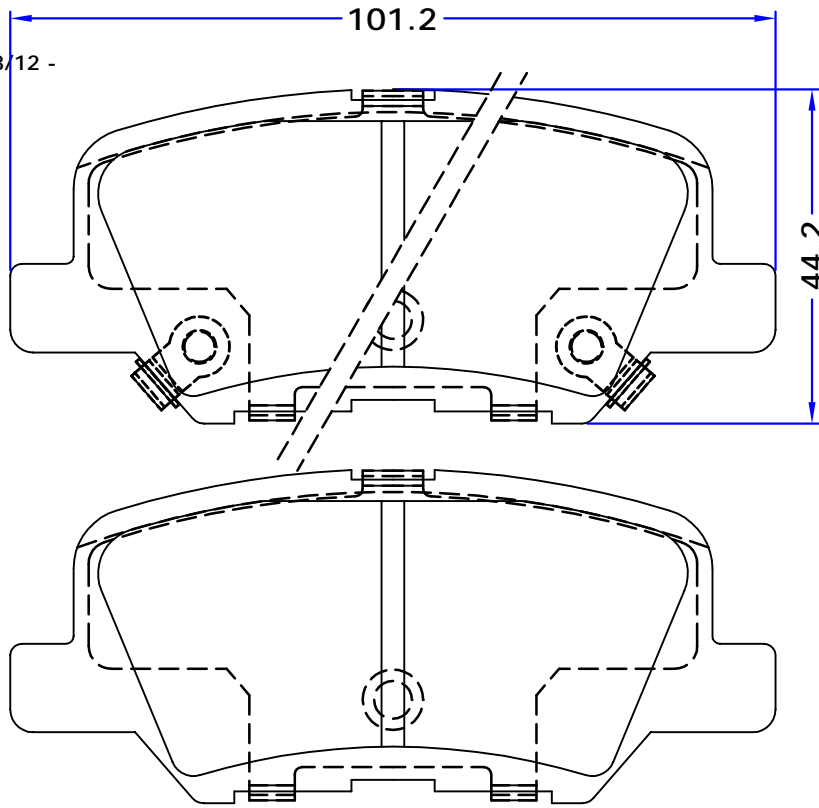

PARS LENT

BRAKE PADS

PL 25688

WVA No. : 25688

THK : 15.8 mm

MAZDA

6 Saloon (GJ, GL), 12/12 -

MITSUBISHI

OUTLANDER III (GG_W, GF_W, ZJ), 08/12 -

OUTLANDER SPORT (GA_W_), 02/10 -

PEUGEOT

SET : 1 INNER PIECE WITH RIGHT WEAR INDICATOR SPRING
1 INNER PIECE WITH LEFT WEAR INDICATOR SPRING
2 OUTER PIECES

AKEBONO

OE REF :

1609899680

1619790780

1620368680

MAZDA

GHY92648Z

GHY92648ZA

GHY92648ZB

GHY92648ZC

MITSUBISHI

4605A802

4605A998

4605B070

4605B807

PEUGEOT

1609899680

PL 25692

WVA No. : 25692

THK : 18.1 mm