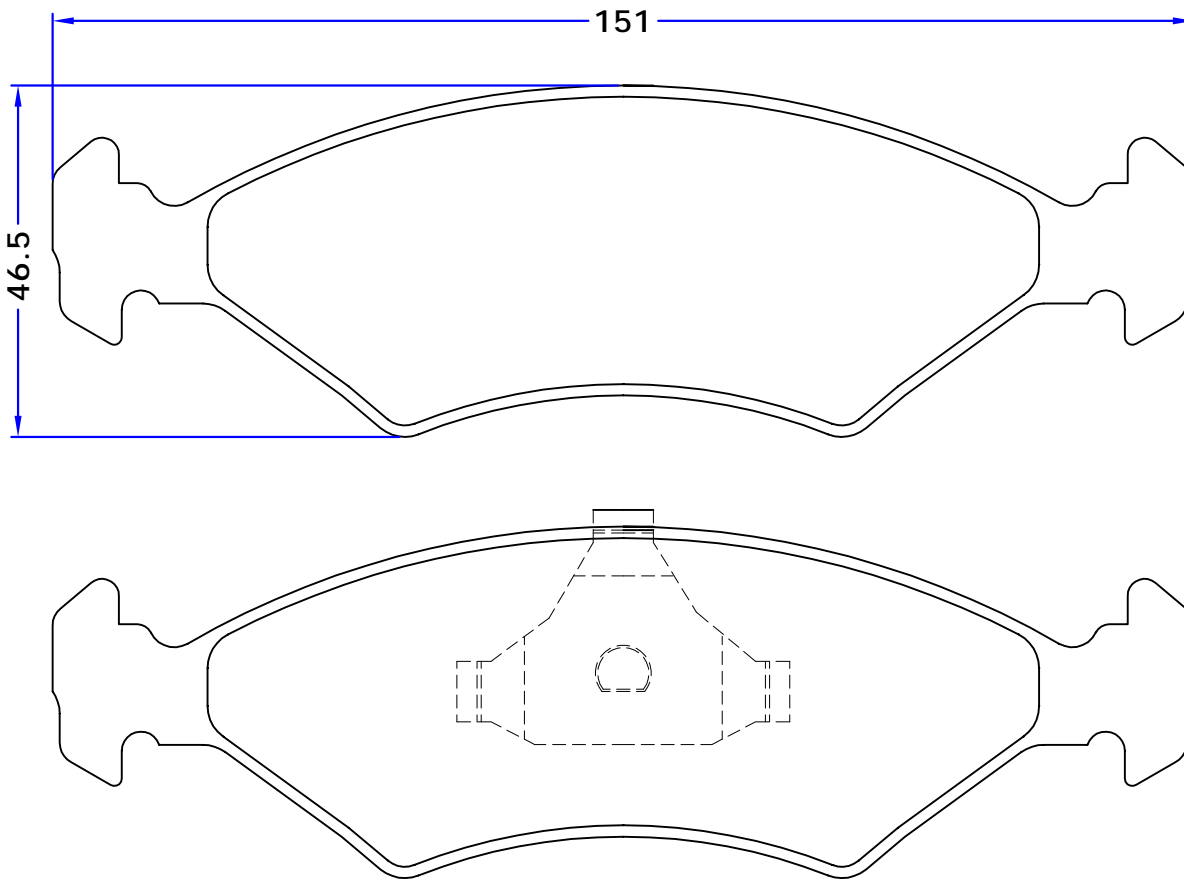

PARS LENT

BRAKE PADS

PL 20753_1

WVA No. : 20753_1

THK : 14.5 mm

FORD (ESCORT)
FIESTA IV (JA_, JB_), 08/95 - 09/02
PUMA (EC_), 03/97 - 06/02
KIA
SEPHIA Saloon (FA), 09/93 - 10/97
MAZDA
VOLKSWAGEN(GOL)

1. **FORD**
2. 1010503
   - 1030602
   - 1039106
   - 1042688
   - 1064763
   - 1079920
   - 118589
   - 1595523
   - 1619209
   - 1659935
   - 178479
   - 5015919
   - 5018194
   - 5018899
   - 5023994
   - 6095773
   - 6117994
   - 6121696
   - 6127520
   - 6130483
   - 6132807
   - 6136893
   - 6144685
   - 6158945
   - 6166952
   - 6174117
   - 6174786
   - 6178479
   - 6178480
   - 6189145
   - 6511773
   - 6704268
   - 87FX2K021GA
   - 89BB2K021AB
   - 96FB2K021BA
   - 97FB2K021BA
   - 98FB2K021BA
3. **KIA**
4. OK20A3323Z
5. **MAZDA**
6. 1E063323Z
   - 1E063323ZA
   - 1E063323ZB
7. **MITSUBISHI**
8. 1E063323ZA

1 INNER PIECE WITH RIGHT SPRING LOCATOR PISTON
1 INNER PIECE WITH LEFT SPRING LOCATOR PISTON
2 OUTER PIECES WITHOUT PISTON LOCATOR SPRING