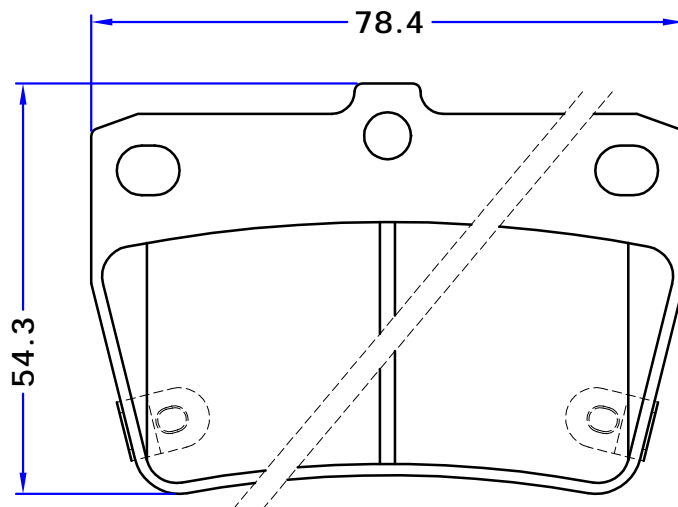

SUMITOMO

OE REF :

- T113502080
- T113AH3502080
- T11BJ3501080
- 720060008
- **TOYOTA**
- 0446642010
- 0446642020
- 0446642030
- 0446642040
- 0446642050
- 04466YZD3

- 2 OUTER PIECES
- 1 INNER PIECE WITH RIGHT WEAR INDICATOR SPRING
- 1 INNER PIECE WITH LEFT WEAR INDICATOR SPRING