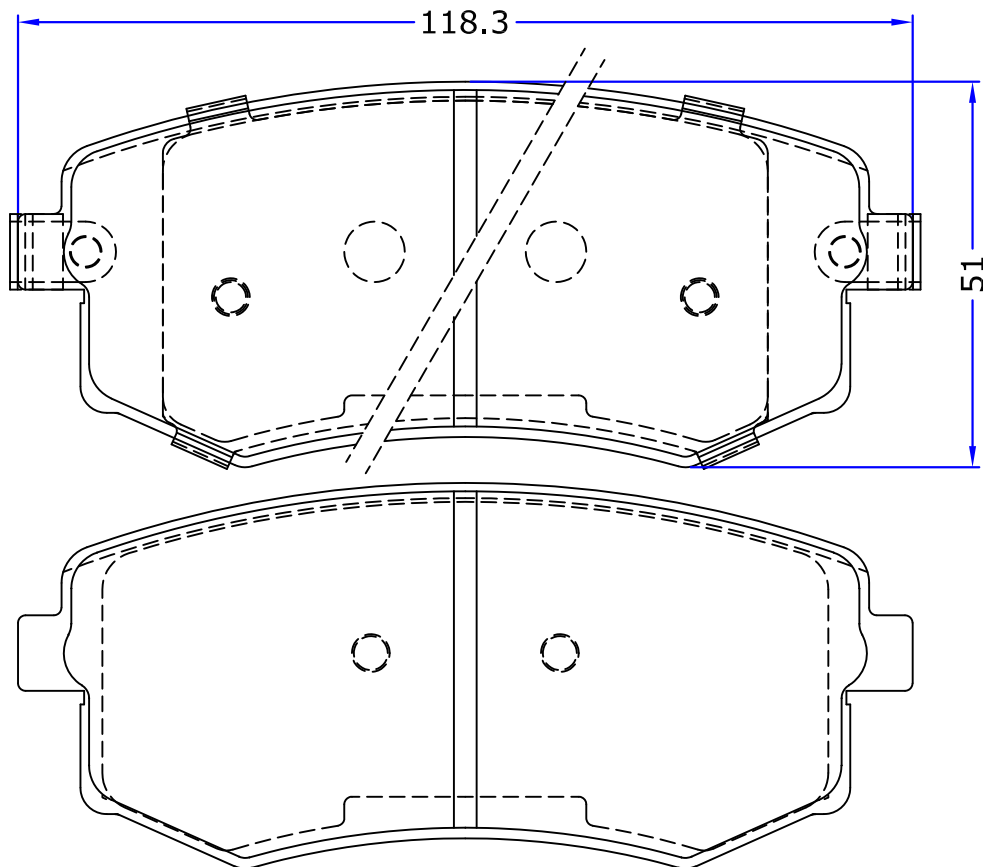

PARS LENT

BRAKE PADS

PL 80202

WVA No. : .....

THK : 18.7 mm

JAC(ARYAN DIESEL) (SUNRAY)

SET : 2 INNER PIECES WITH WEAR INDICATOR SPRING
2 OUTER PIECES