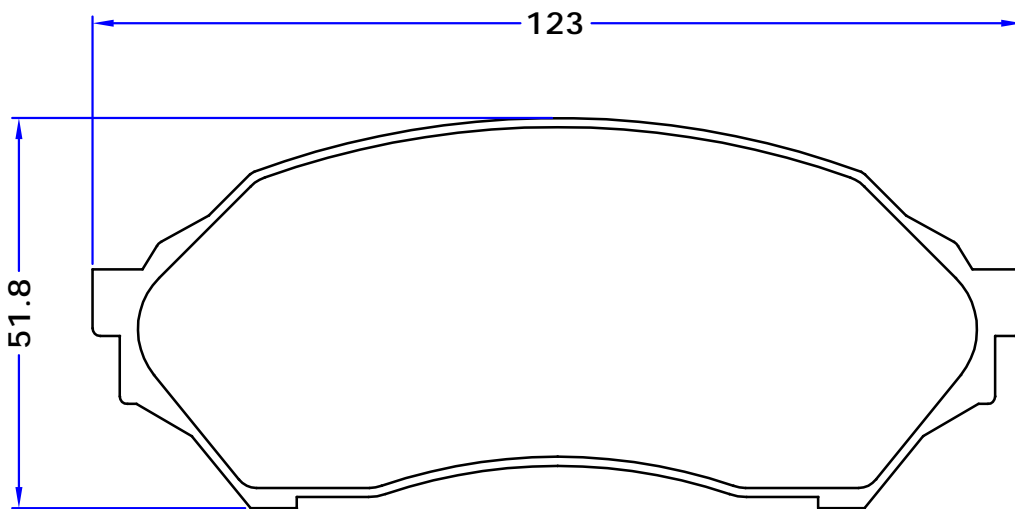

MITSUBISHI

B2YD3329Z