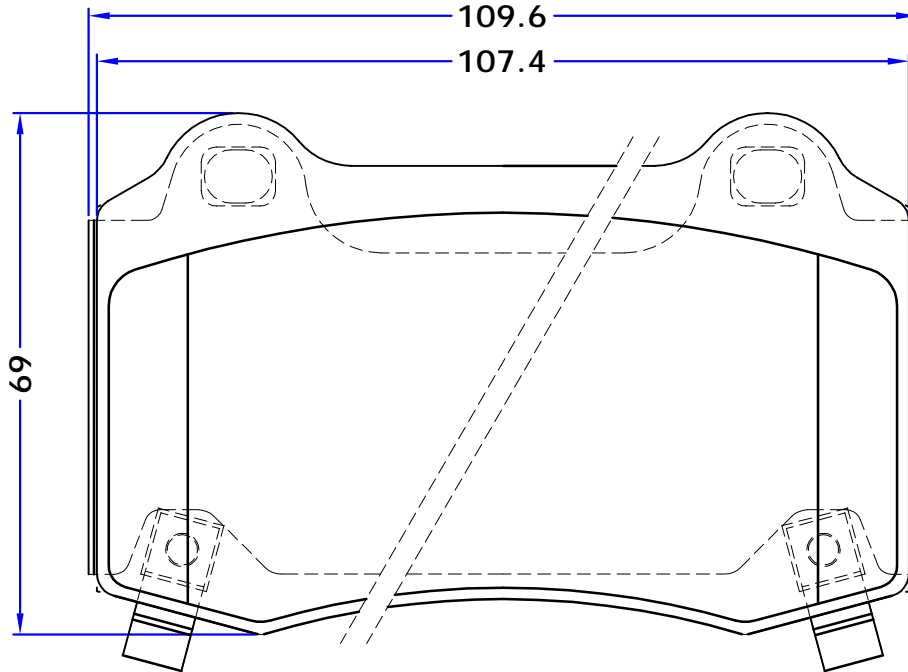

PARS LENT

BRAKE PADS

PL 25743

WVA No. : 25743

THK : 14.6 mm

HYUNDAI

GENESIS Coupe, 01/08

JEEP

GRAND CHEROKEE IV (WK, WK2), 11/10

- 1 INNER PIECE WITH RIGHT WEAR INDICATOR SENSOR
- 1 INNER PIECE WITH LEFT WEAR INDICATOR SENSOR
- 2 OUTER PIECES

Brembo

OE REF:
HYUNDAI
583022MA10
JEEP
68144432AA

PL 25792

WVA No. : 25792

THK : 16.7 mm

HONDA

(ACCORD IX Saloon, 09/12_HR-V (RU), 11/14 -)