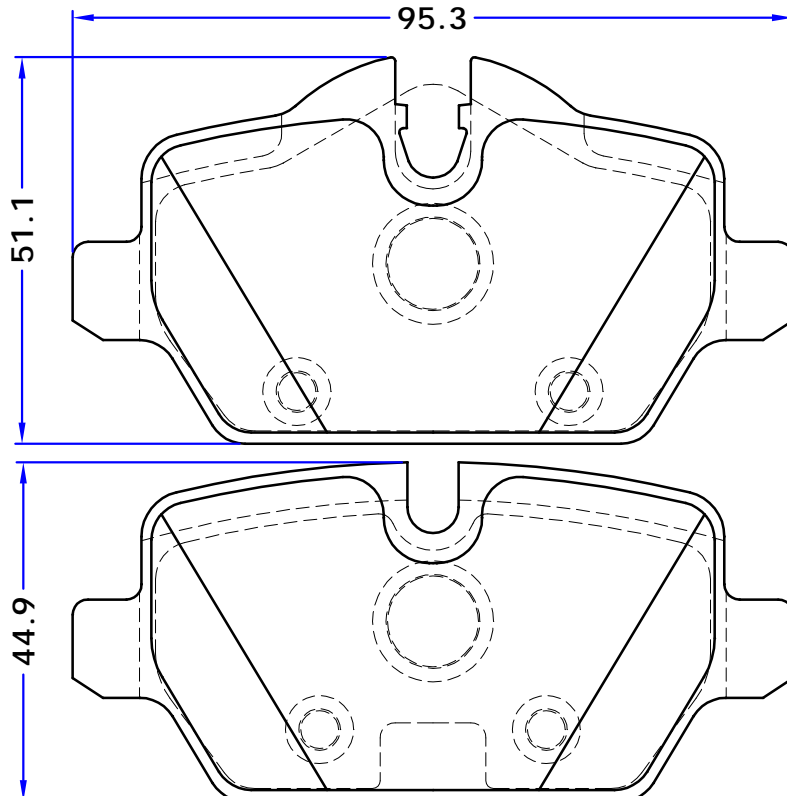

LUCAS

OE REF:

BMW

- 34121288889
- 34121288890
- 34216767145
- 34216767146
- 34216774417
- 34216777240
- 34216779294
- 34216788183

- 2 OUTER PIECES
- 2 INNER PIECES