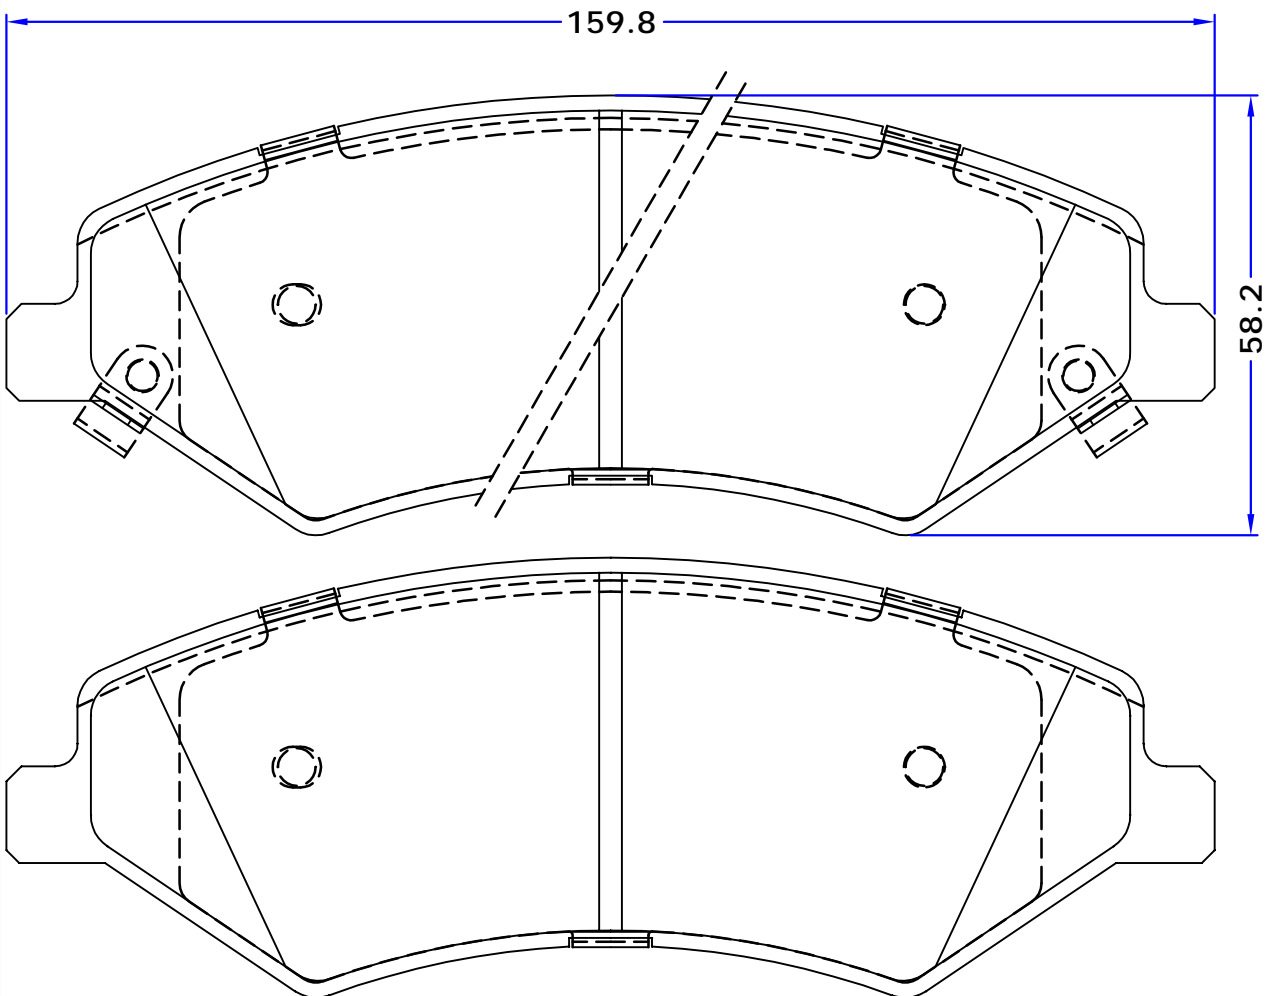

PARS LENT

BRAKE PADS

PL 80171

WVA No. : .....

THK : 17.2 mm

CHERY (TIGGO 5)

SET : 1 INNER PIECE WITH RIGHT WEAR INDICATOR SPRING
1 INNER PIECE WITH LEFT WEAR INDICATOR SPRING
2 OUTER PIECES