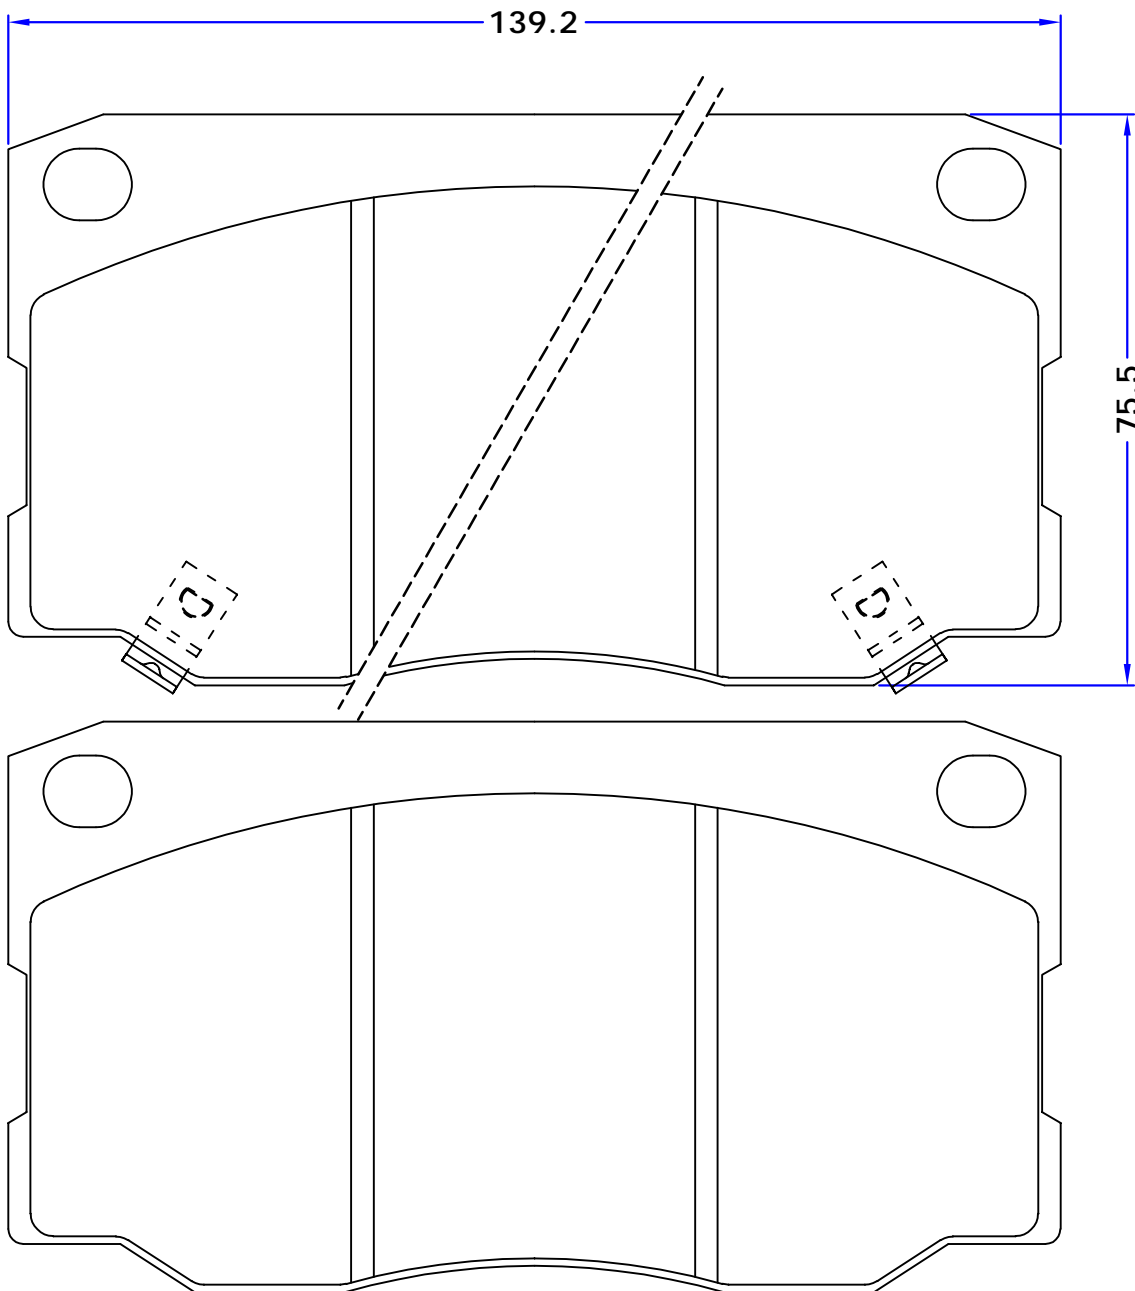

PARS LENT

BRAKE PADS

PL 80187

WVA No. : .....

THK : 18.4 mm

HYUNDAI (HD65_78)

SET: 2 OUTER PIECES
2 INNER PIECES WITH WEAR INDICATOR SPRING

WWW.PARSLENT.COM