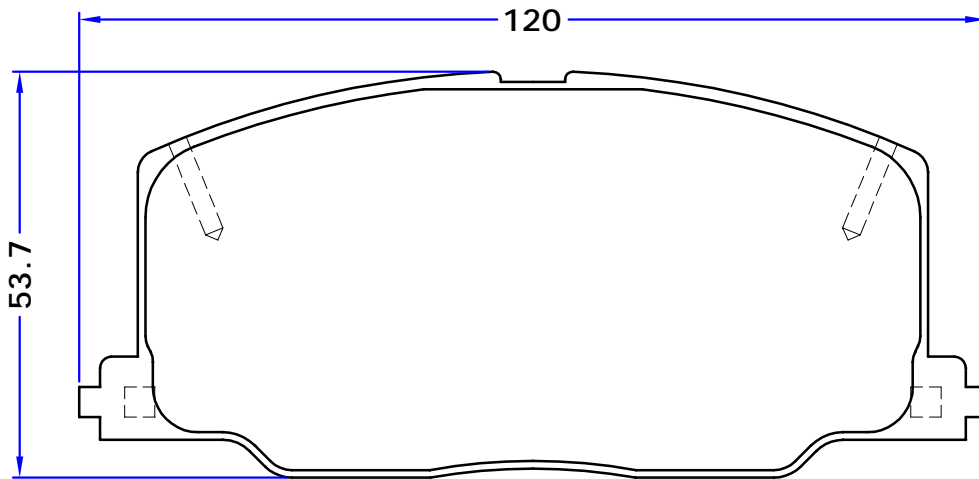

PARS LENT

BRAKE PADS

PL 21372

WVA No. : 21372

THK : 15 mm

LEXUS

ES (VCV10_, VZV21_), 12/89 - 12/97

TOYOTA

CAMRY (_V2_), 10/86 - 06/91

CAMRY Station Wagon (_V2_), 11/86 - 06/91

CARINA Mk II (_T17_), 12/87 - 06/93

CARINA Mk II Estate (AT17_, CT17_, ST17_), 12/87 - 04/92

CARINA Mk II Saloon (ST17_, AT17, CT17_), 12/87 - 06/93

CELICA Convertible (AT18_, ST18_), 05/91 - 01/94

CELICA Coupe (AT18_, ST18_), 10/89 - 03/94

CORONA Saloon, 02/92 - 09/97

AKEBONO

OE REF:

TOYOTA

- 0446520050
- 0446520090
- 0446520150
- 0446520170
- 0446520200
- 0446520210
- 0446520310
- 0446532050
- 0446532150
- 04465YZZAG
- 0449120390
- 0449120391
- 0449120480
- 0449120481
- 0449120590
- 0449120591
- 0449120660
- 0449120670
- 0449120680
- 0449120690
- 0449120710
- 0449120720
- 0449120850
- 0449132150
- 0449132151
- 0449132152
- 0449132153
- 0449132340

4 PIECES

PL 21373

WVA No. : 21373

THK : 16.5 mm

MITSUBISHI

L 200 (K3_T, K2_T, K1_T, K0_T), 10/86 - 10/96

L 300 I Platform/Chassis (L03_P), 05/80 - 04/94

L 300 II Box (P0_V, P1_V, P_2V), 11/86 - 02/06

L 300 II Bus (P0_W, P1_W, P2_W), 11/86 - 05/04

L 300 II Platform/Chassis (P1_T), 04/94 -

PAJERO/SHOGUN Mk II Open Off-Road Vehicle (L04_G), 12/82 - 11/90

PAJERO/SHOGUN (L04_G, L14_G), 12/82 - 12/91

SUMITOMO

OE REF:

MITSUBISHI

- DBP511111
- MB500812
- MB500813
- MB500814
- MB500815
- MB500816
- MB500819
- MR162523
- MR162524
- MR389523
- MR389524
- MR389526
- MZ690334
- X3511005