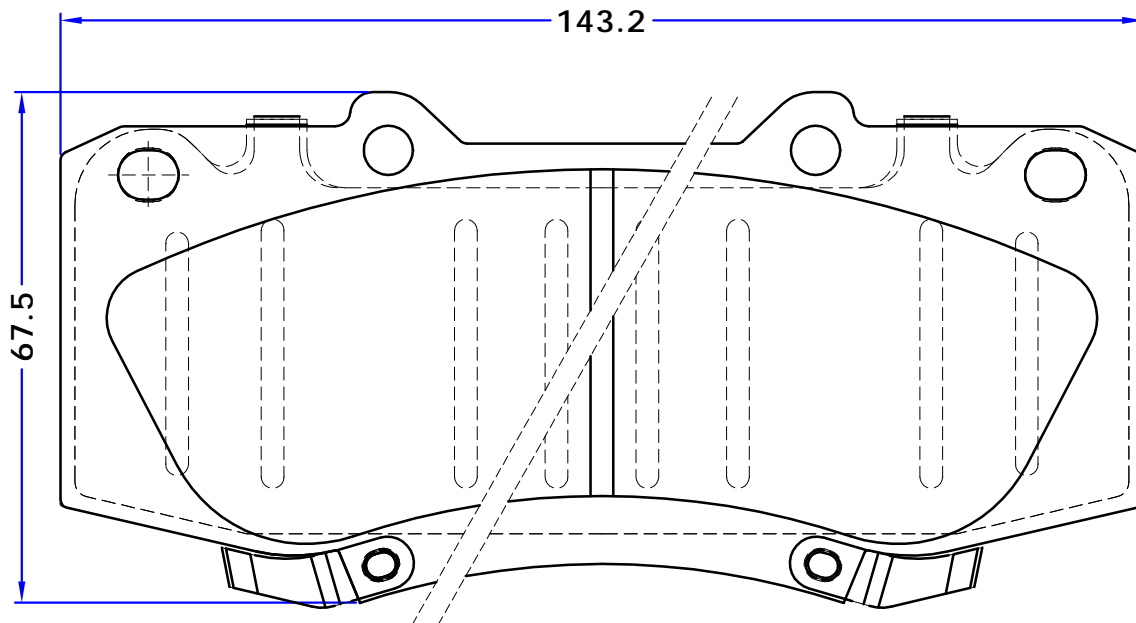

2 PIECES WITH RIGHT WEAR INDICATOR SPRING
2 PIECES WITH LEFT WEAR INDICATOR SPRING

OE REF:
TOYOTA

044650K240
044650K260
044650K320
044650K340
04465YZZEF