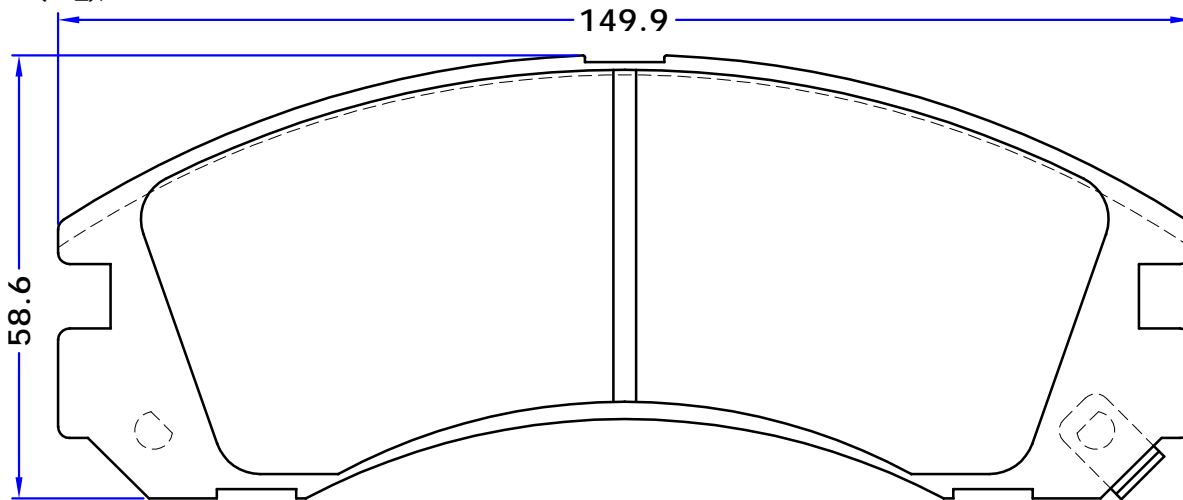

SUMITOMO

OE REF:

KIA

DA193328

KK1503323Z

KK1503328Z

MAZDA

B5Y83328ZA

DA193328Z

DA193328Z9A

DA193328ZA

DA193328ZA9A

2 OUTER PIECES

1 INNER PIECE WITH RIGHT WEAR INDICATOR SPRING

1 INNER PIECE WITH LEFT WEAR INDICATOR SPRING

PL 21370

WVA No. : 21370

THK : 15.7 mm

CITROËN

C-CROSSER (EP_), 02/07 -

C-CROSSER ENTERPRISE, 01/09 -

MITSUBISHI

LANCER Saloon (CY/Z_A), 01/08 -

OUTLANDER I (CU_W), 02/03 - 10/06

OUTLANDER II (CW_W), 11/06 -

OUTLANDER III (GG_W, GF_W, ZJ), 08/12 -

SPACE WAGON (N9_W, N8_W), 10/98 - 12/04

PEUGEOT

4007 (GP_), 02/07 -