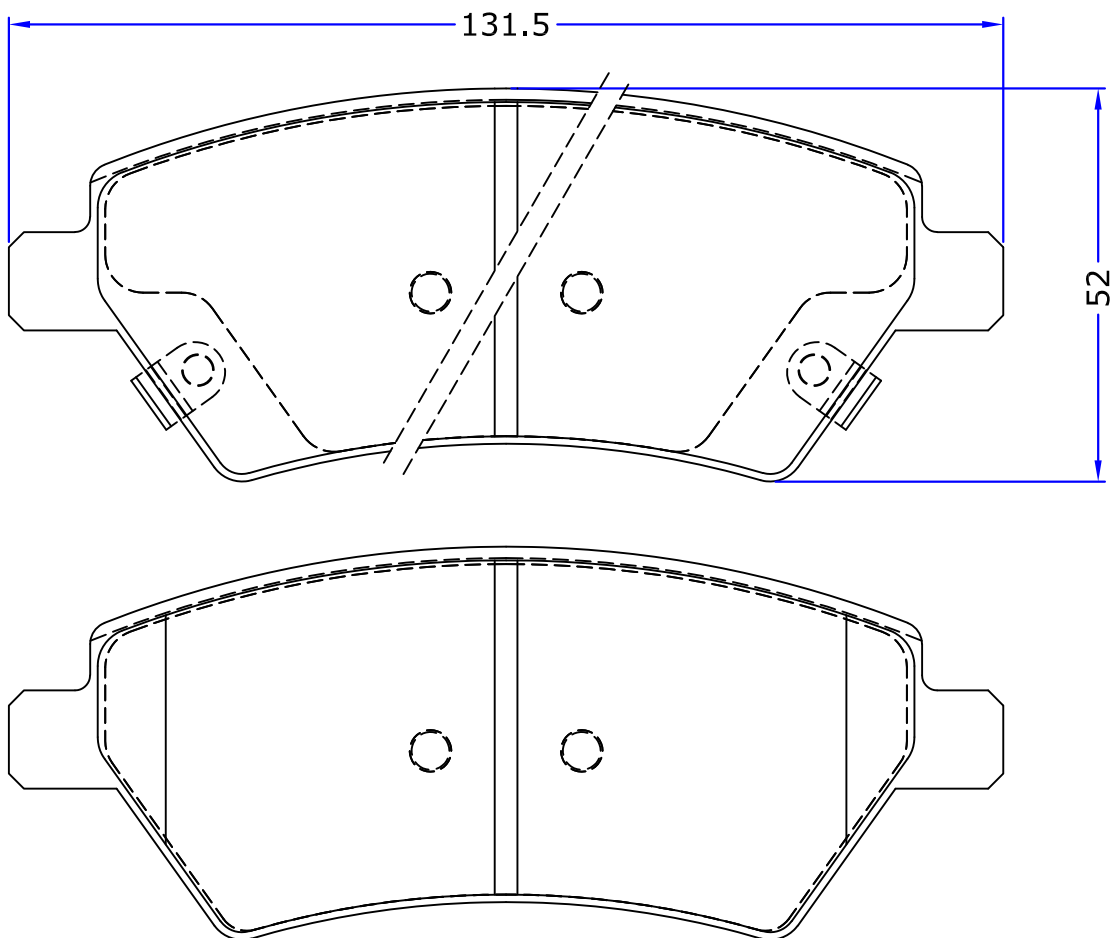

PARS LENT

BRAKE PADS

PL 80195

WVA No. : 80195

THK : 16.6 mm

FOTON (SAUVANA U201)

SET : 2 INNER PIECES WITH WEAR INDICATOR SPRING
2 OUTER PIECES