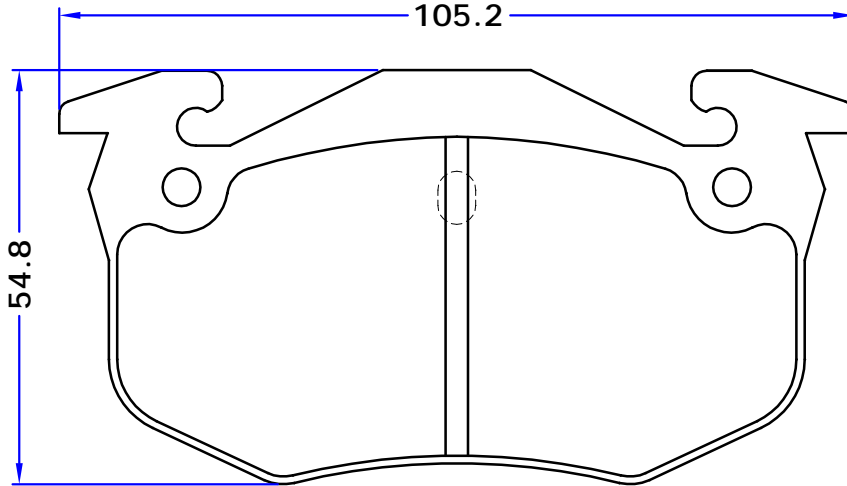

4 PIECES

PL 20973

WVA No. : 20973

THK : 11 mm

PEUGEOT (206 AUTOMATIC)

BENDIX

2 INNER PIECES
2 OUTER PIECES

PL 20974