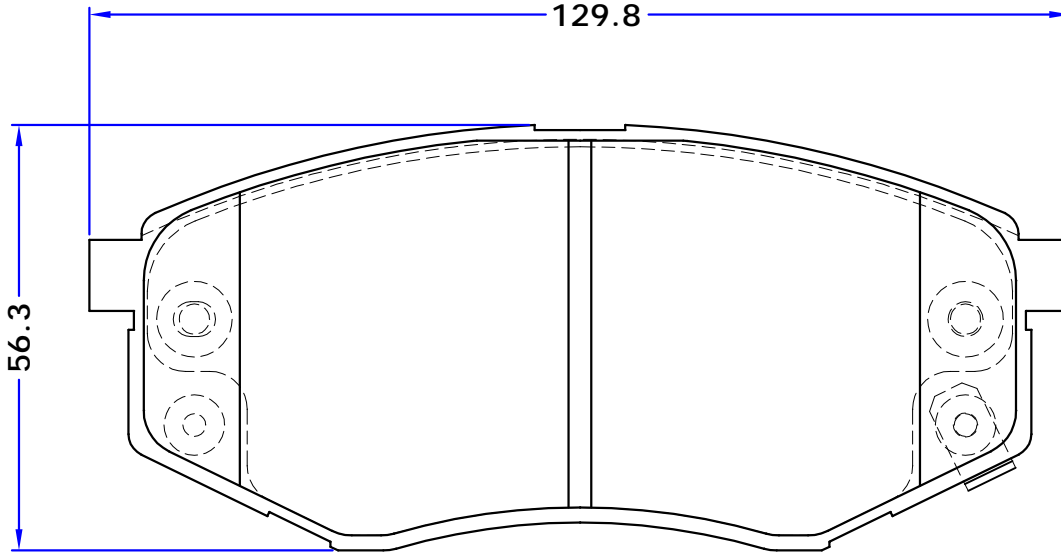

PARS LENT

BRAKE PADS

PL 25187

WVA No. : 25187

THK : 17.5 mm

HYUNDAI (ix20 (JC), 11/10 ,TUCSON (JM), 08/04 - 11/10, SONATA (YF), 2010-2014)
KIA(SOUL II (PS), 02/14)

- 2 OUTER PIECES
- 1 INNER PIECE WITH RIGHT WEAR INDICATOR SPRING
- 1 INNER PIECE WITH LEFT WEAR INDICATOR SPRING

OE REF:
HYUNDAI
581011KA00
581012SA00
KIA
58101B2A10

PL .....

WVA No. : .....

THK : ..... mm