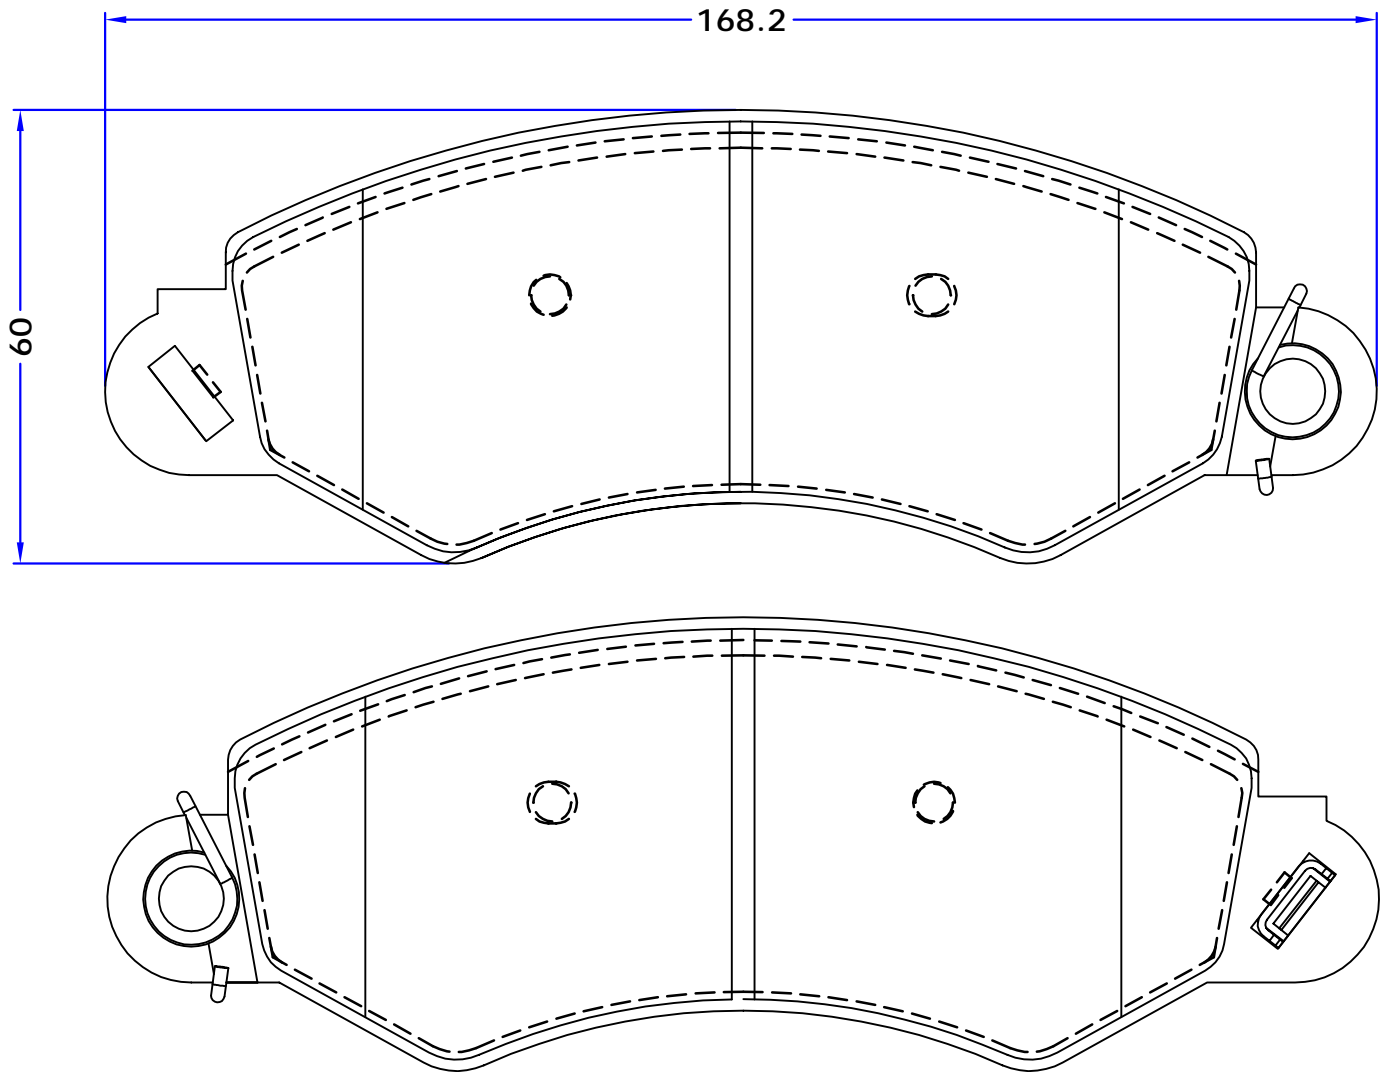

1. SET : 1 RIGHT PIECE WITH RIGHT SPRING & WEAR INDICATOR SPRING
   1 RIGHT PIECE WITH RIGHT SPRING
   1 LEFT PIECE WITH LEFT SPRING & WEAR INDICATOR SPRING
   1 LEFT PIECE WITH LEFT SPRING

OE REF:
545990001
545990027