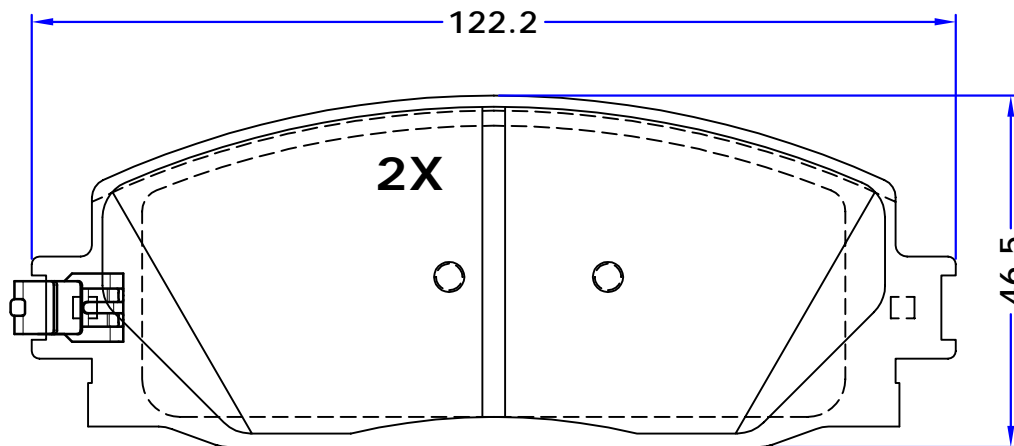

PARS LENT

BRAKE PADS

PL 80175

WVA No. : .....

THK : 18 mm

LIFAN (X50)

SET : 2 INNER PIECES WITH WEAR INDICATOR SPRING
2 OUTER PIECES WITH WEAR INDICATOR SPRING