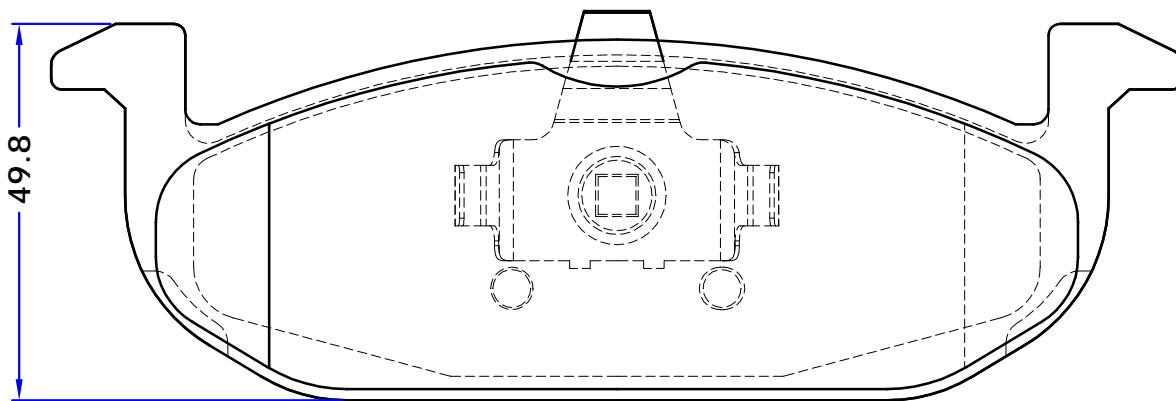

PARS LENT

BRAKE PADS

PL 80163

WVA No. : .....

THK : 15.7 mm

MG (350)

- 2 OUTER PIECES
- 1 INNER PIECE WITH RIGHT WEAR INDICATOR SPRING
- 1 INNER PIECE WITH LEFT WEAR INDICATOR SPRING