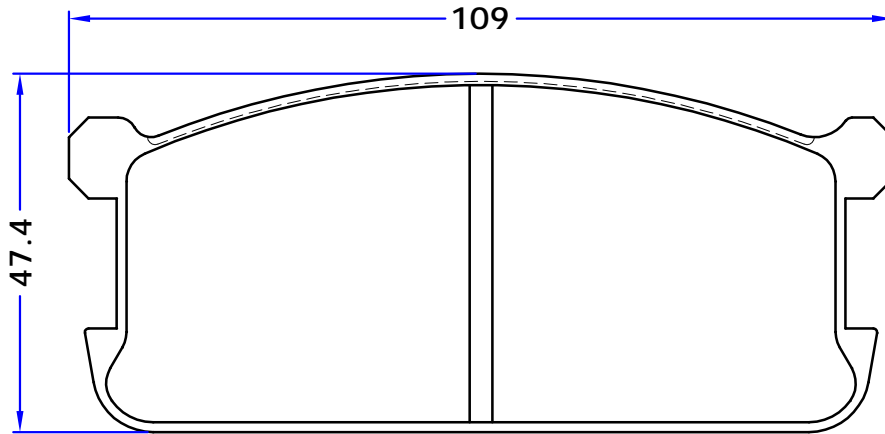

PARS LENT

BRAKE PADS

PL 20724

WVA No. : 20724

THK : 14.5 mm

MITSUBISHI (COLD 1400)

SUMITOMO

4 PIECES