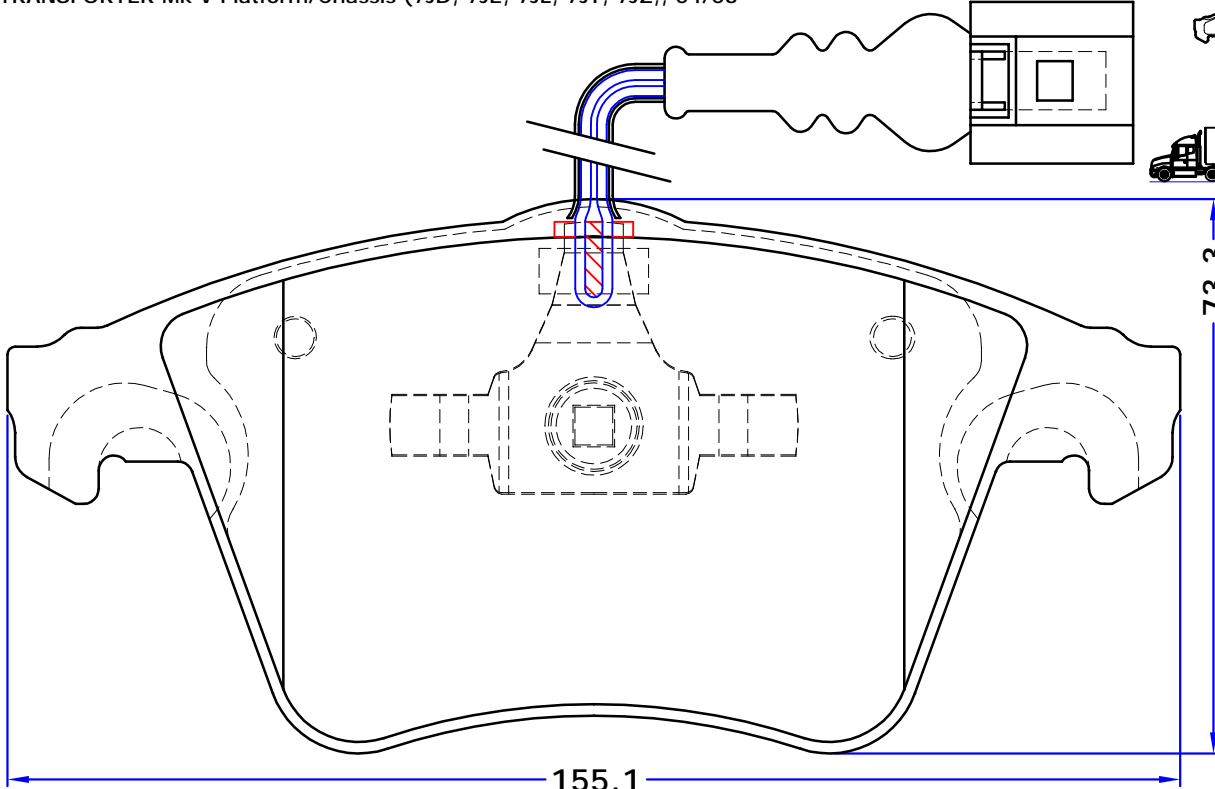

PL 23747

WVA No. : 23747

THK : 19.7 mm

VOLKSWAGEN

TRANSPORTER / CARAVELLE Mk V Bus (7HB, 7HJ, 7EB, 7EJ, 7EF, 7, 04/03
TRANSPORTER Mk V Box (7HA, 7HH, 7EA, 7EH), 04/03 -
TRANSPORTER Mk V Platform/Chassis (7JD, 7JE, 7JL, 7JY, 7JZ,, 04/03 -

TEVES

- 1 INNER PIECE WITH WITHOUT WEAR INDICATOR WIRE
- 1 INNER PIECE WITH WITH WEAR INDICATOR WIRE
- 2 OUTER PIECES

OE REF:
VOLKSWAGEN
7H0698151
7H0698151A