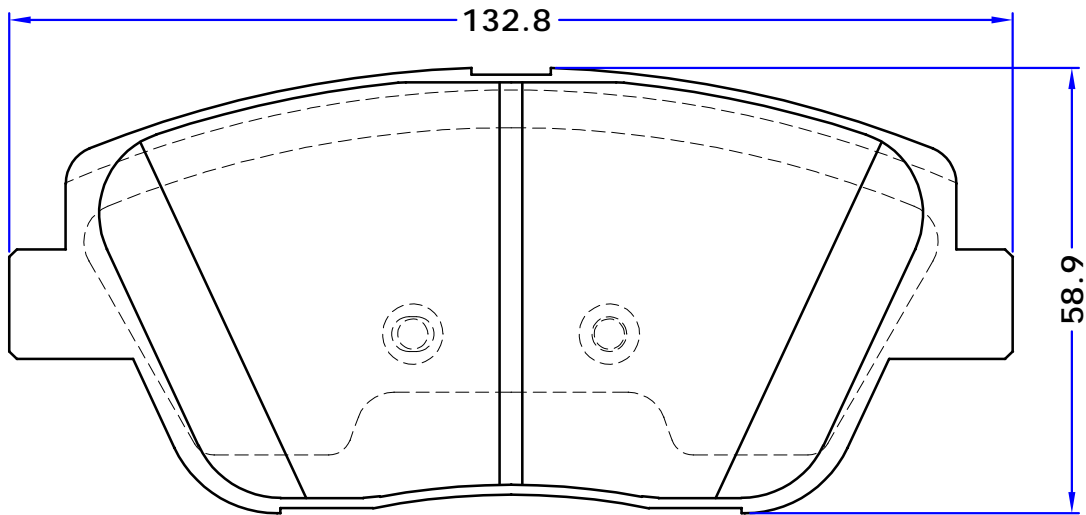

PARS LENT

BRAKE PADS

PL 80143

WVA No. : 25644

THK : 17.8 mm

HYUNDAI
AZERA (GRANDEUR IMPORTED)
GRANDEUR (HG), 01/11 -
KIA
OPTIMA, 01/10 -

- 2 OUTER PIECES
- 1 INNER PIECE WITH RIGHT WEAR INDICATOR SPRING
- 1 INNER PIECE WITH LEFT WEAR INDICATOR SPRING

OE REF :
HYUNDAI
581013VA50
KIA
581012TA50
581013QA50
581013VA50
581014UA00

WWW.PARSLANT.COM