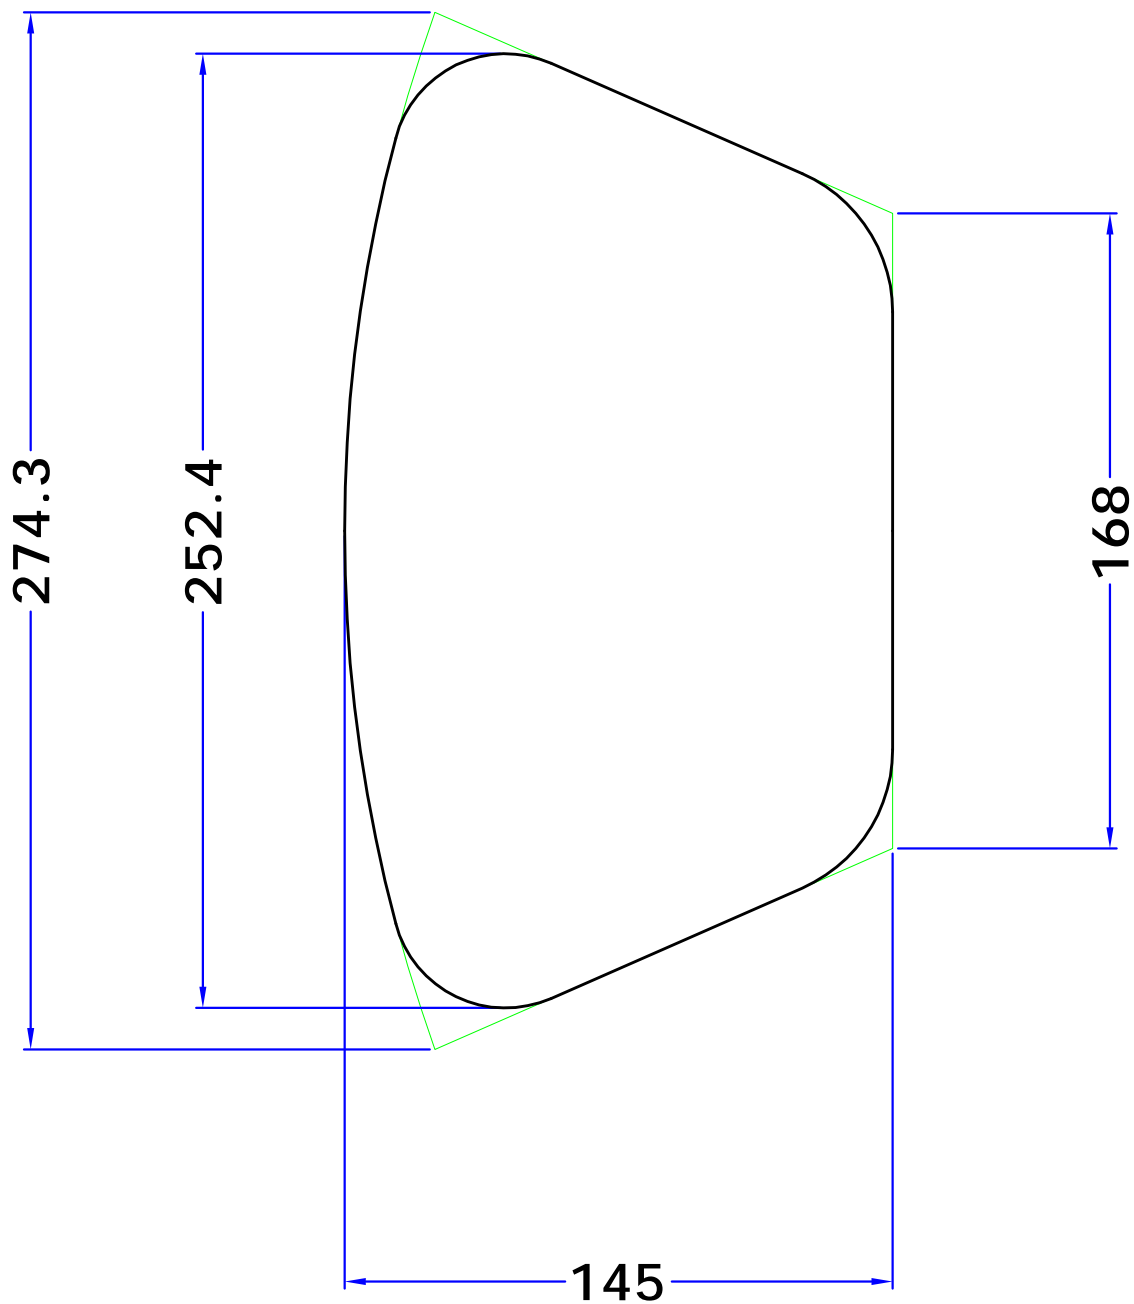

PL92020

THK : 46 mm

(PRESS MACHINE BRAKE PAD)

SCALE : 0.5