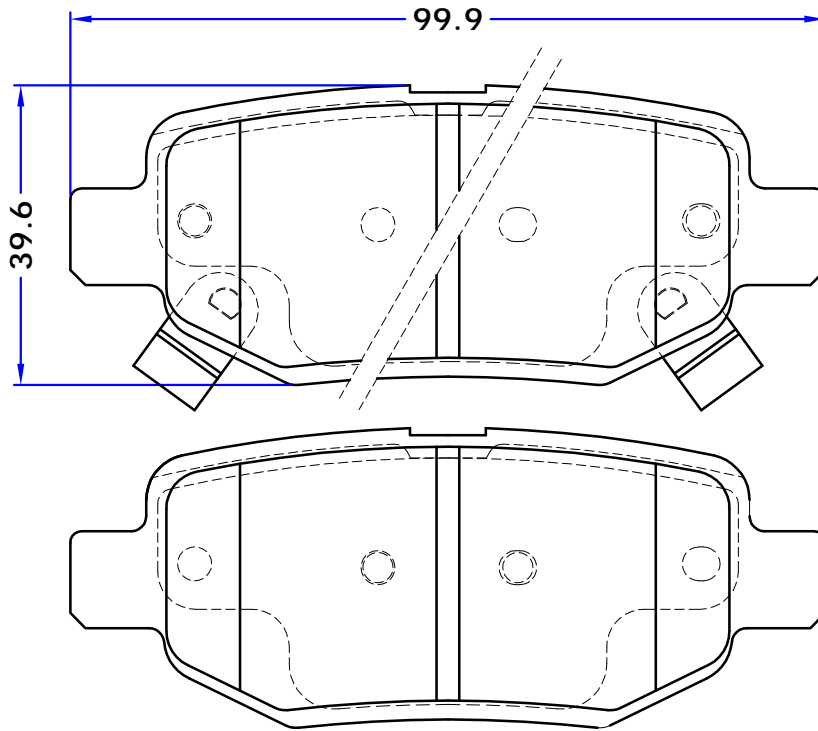

PARS LENT

BRAKE PADS

PL 80164

WVA No. :

THK : 17.2 mm

CHERRY
LIFAN (X60)

- 2 OUTER PIECES
- 1 INNER PIECE WITH RIGHT WEAR INDICATOR SPRING
- 1 INNER PIECE WITH LEFT WEAR INDICATOR SPRING

PL 80165

WVA No. : .....

THK : 17.8 mm

GEELY (EX7)