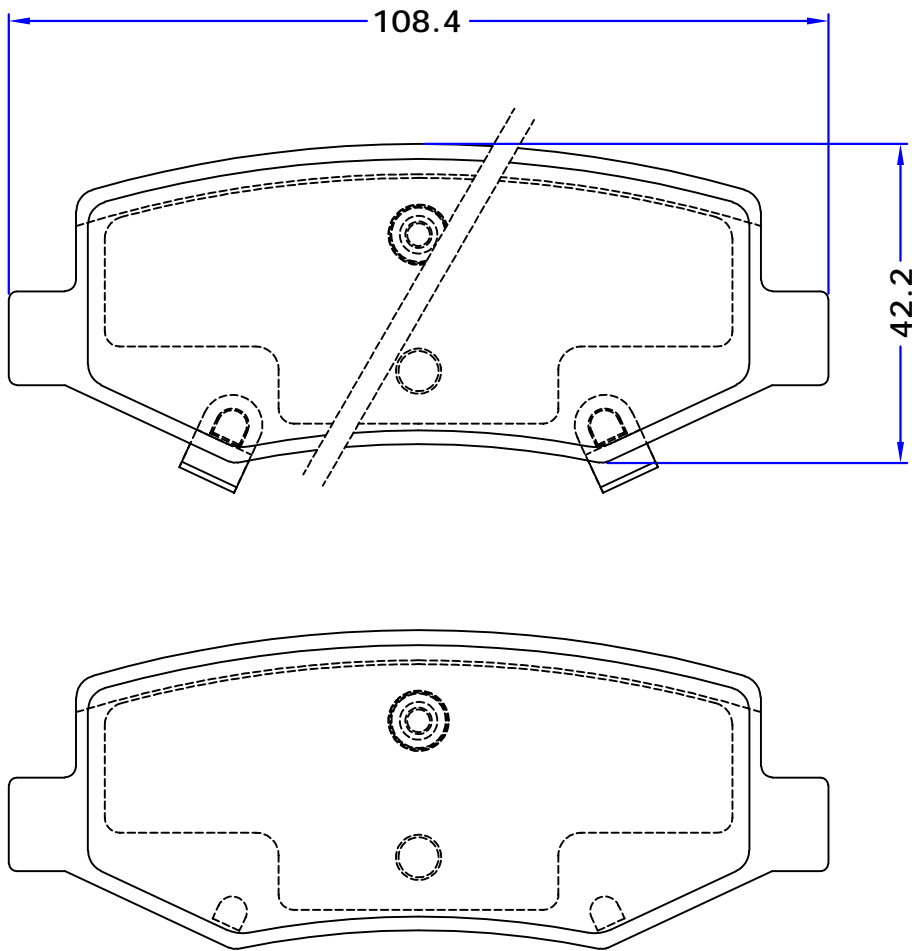

PARS LENT

BRAKE PADS

PL 80190

WVA No. : .....

THK : 15.6 mm

BYD (S6)

SET: 2 OUTER PIECES
2 INNER PIECES WITH WEAR INDICATOR SPRING

WWW.PARSLENT.COM