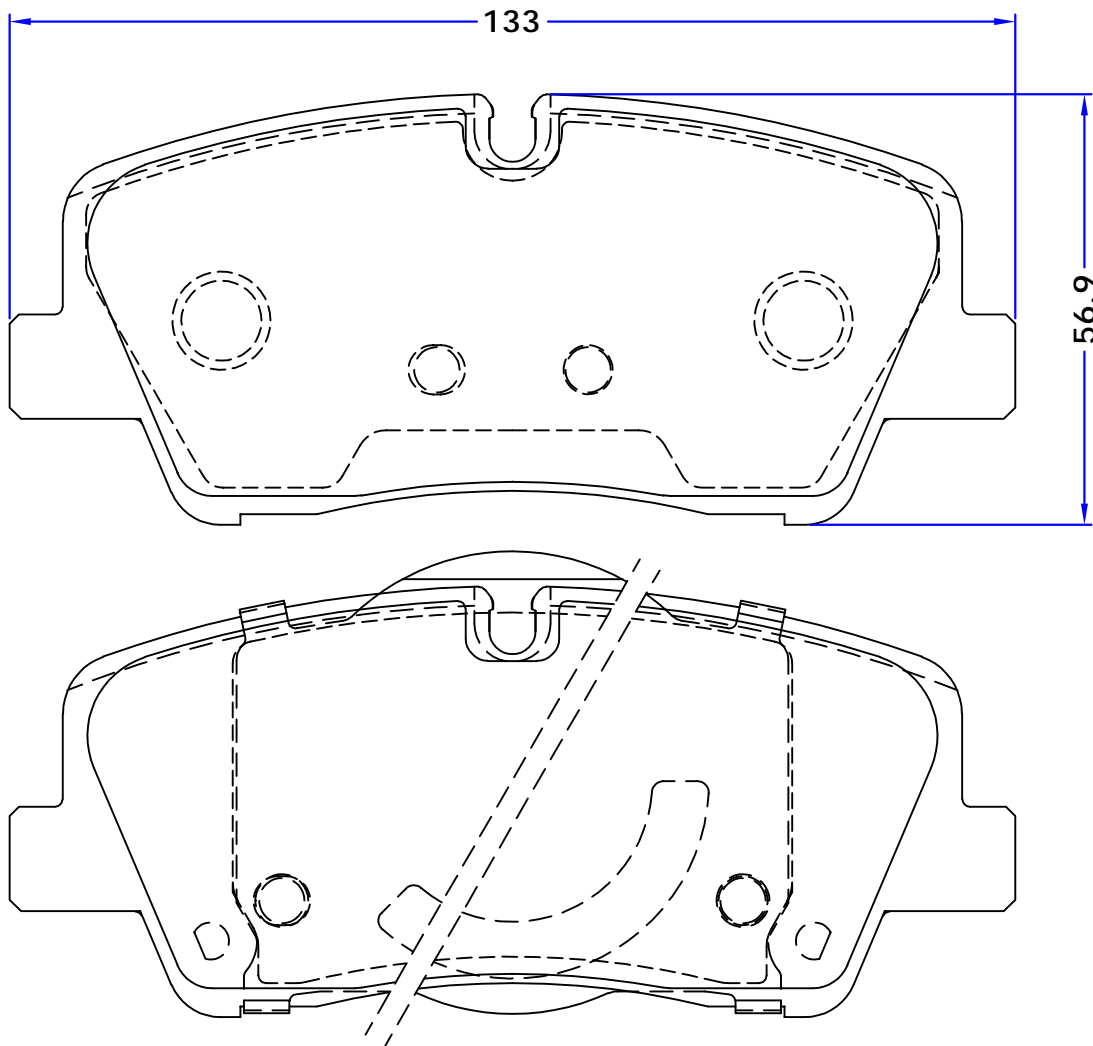

PARS LENT

BRAKE PADS

PL 22370

WVA No. : 22370

THK : 17.4 mm

HYUNDAI (SOROUSH DIESEL) (VAN H350)

Mando

SET: 1 INNER PIECE WITH RIGHT STAINLESS STEEL SHIM
1 INNER PIECE WITH LEFT STAINLESS STEEL SHIM
2 OUTER PIECES

OE REF :
HYUNDAI
5830159A10

WWW.PARSLENT.COM