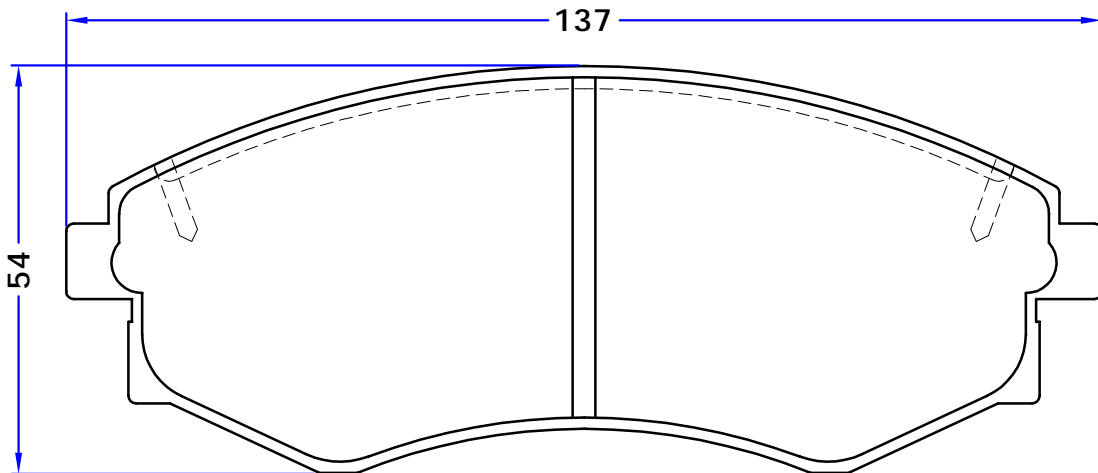

PARS LENT

BRAKE PADS

PL 21725

WVA No. : 21725 & 21013

THK : 17 mm

DAEWOO

KORANDO (KJ), 01/99 -KORANDO Cabrio (KJ), 02/99 -

HYUNDAI

COUPE (RD), 06/96 - 04/02

LANTRA Mk II (J-2), 11/95 - 10/00

LANTRA Mk II Estate (J-2), 02/96 -

LANTRA (J-1), 10/90 - 11/95

MATRIX (FC), 06/01 - 12/05

SONATA Mk II (Y-3), 05/93 - 08/98

SONATA Mk III (EF), 03/98 - 05/05

SONATA (Y-2), 09/88 - 10/93

KIA

JOICE, 02/00 -MAGENTIS (GD, MS), 05/01 -

MITSUBISHI

SANTAMO, 03/99 -

SUMITOMO

OE REF:

HYUNDAI

5810128A20

5810129A00

5810129A10

5810129A30

5810129A31

5810129A40

5810129A50

5810129A90

5810129B00

581012DA20

5810134A10

5810134A20

5810134A21

5810135A10

5810138A60

KIA

5810129B00

581013CA20

NISSAN

410603C490

4106048R91

5810128A00

5810133C00

2 OUTER PIECES

1 INNER PIECE WITH RIGHT WEAR INDICATOR SPRING

1 INNER PIECE WITH LEFT WEAR INDICATOR SPRING

PL 21725-1

WVA No. : 21725 & 21013

THK : 17 mm

NISSAN

SUMITOMO

4 PIECES