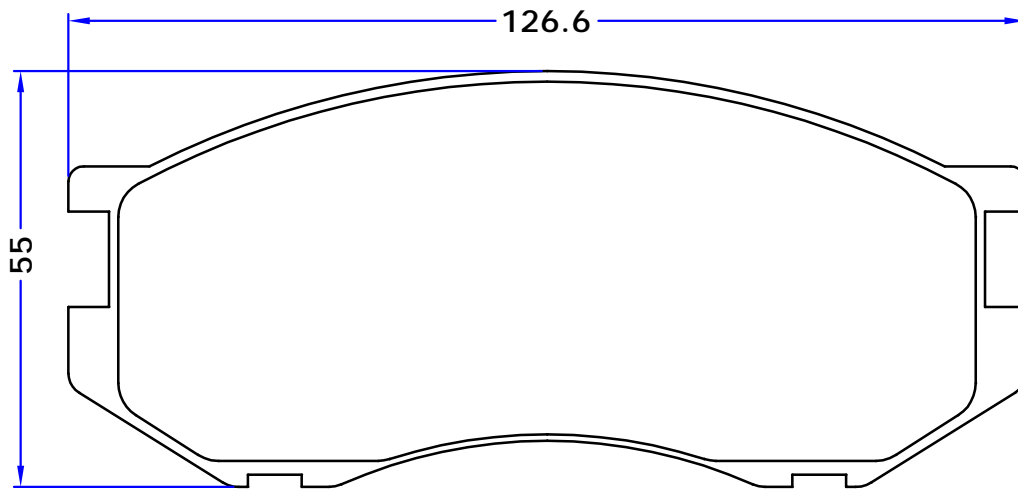

PARS LENT

BRAKE PADS

PL 21011

WVA No. : 21011

THK : 15.5 mm

TOYOTA

2 OUTER PIECES
2 INNER PIECES

PARS LENT