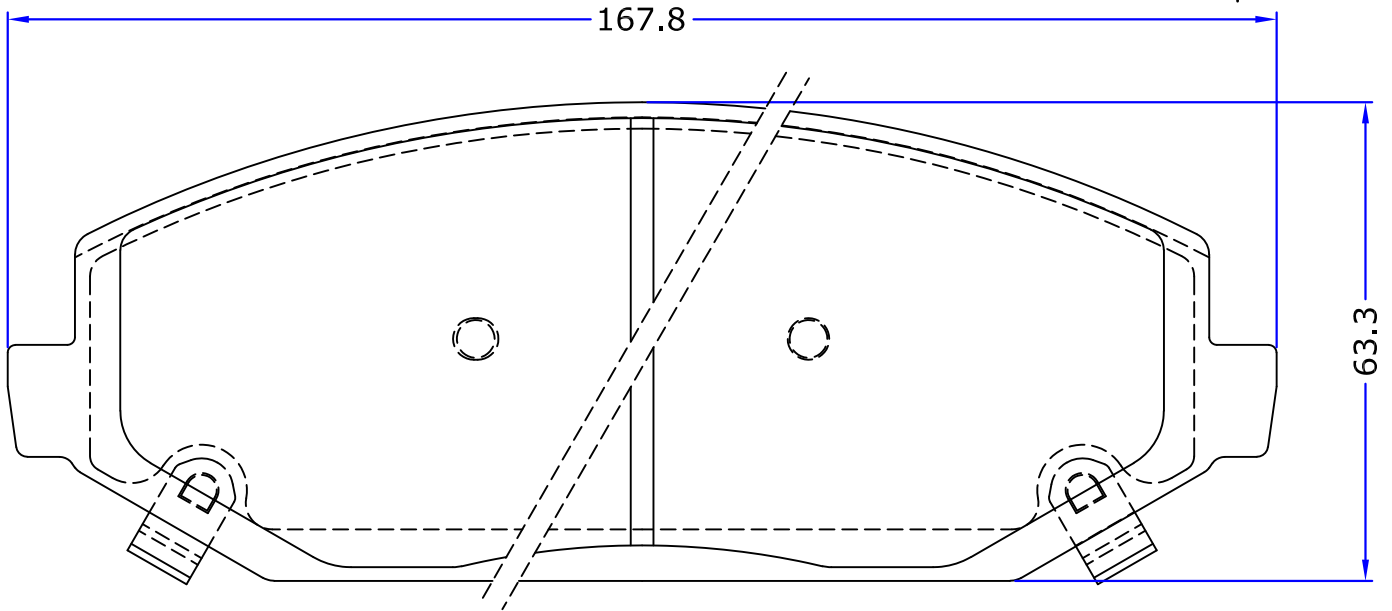

PARS LENT

BRAKE PADS

PL 80206

WVA No. : .....

THK : 17.7 mm

BAM KHODRO(JAC)
(S7)

SET : 2 INNER PIECES WITH WEAR INDICATOR SPRING
2 OUTER PIECES