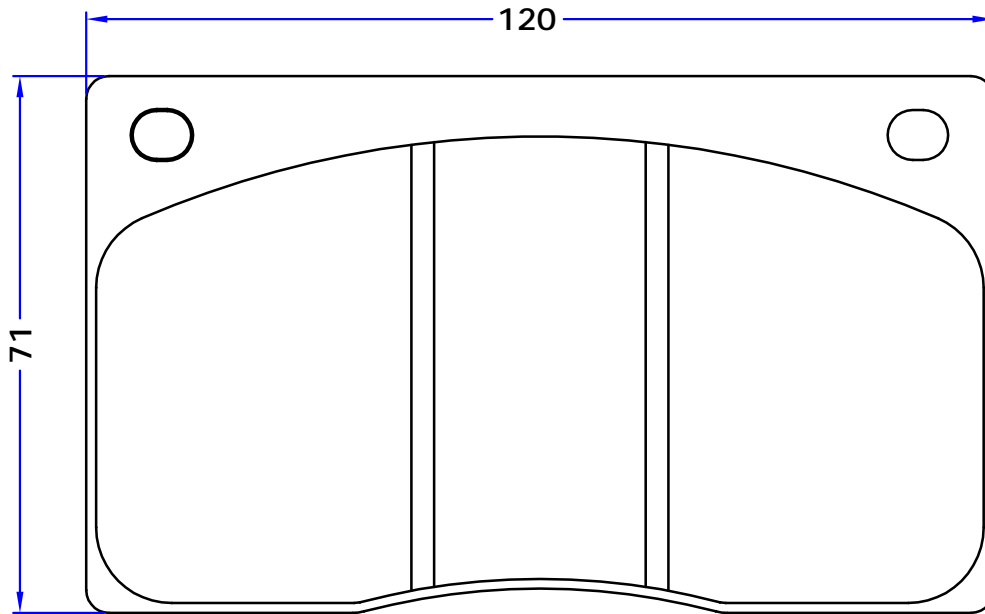

ASTON MARTIN

DB7 Convertible, 11/95 -
DB7 Coupe, 01/94 -

RENAULT

MASTER I Bus (T___), 08/80 - 07/98
MASTER I Platform/Chassis (P___), 07/80 - 07/98
MASTER I Van (T___), 07/80 - 07/98

LUCAS

JAGUAR

C41307
GBP224
JLM1510
JLM536
JLM9517