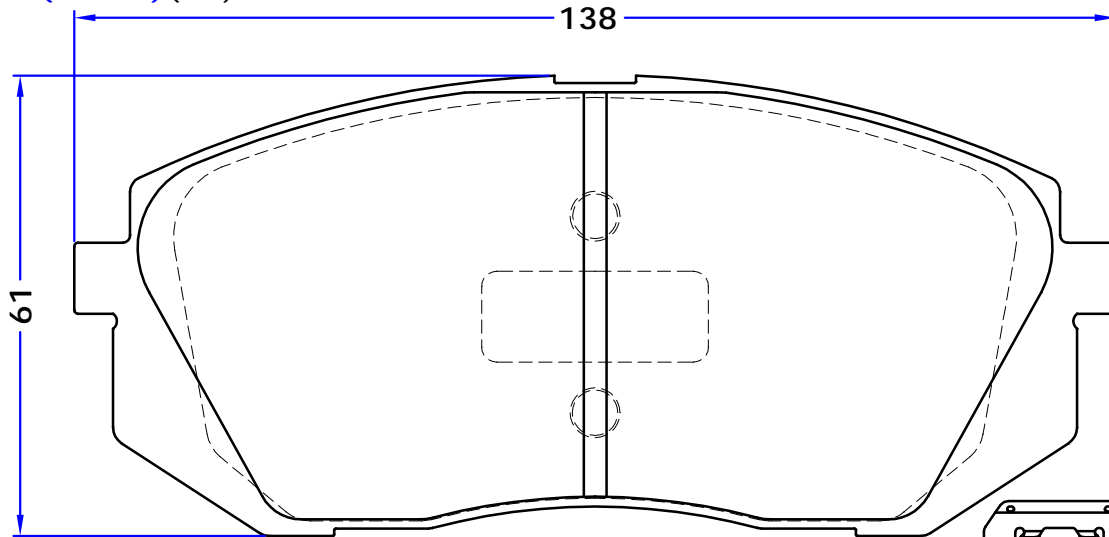

PARS LENT

BRAKE PADS

PL 80138

WVA No. : 25205

THK : 17.7 mm

HYUNDAI

- i40 (VF), 03/12 -
- i40 CW (VF), 07/11 -
- ix35 (LM, EL, ELH), 08/09 -
- TUCSON (TLE), 05/15 -
- TUCSON (LM, EL, ELH), 08/09 -
- TUCSON (JM), 08/04 -
- **HYUNDAI (BEIJING) (ix35)**

KIA

- CADENZA, 01/10 -
- OPTIMA, 09/15 -
- OPTIMA Sportswagon, 09/16 -
- SOUL II (PS), 02/14 -
- SPORTAGE (QL), 09/15 -
- SPORTAGE (SL), 09/09 -

**OE REF :
HYUNDAI**

- 581012SA70
- 581012SA75
- 581013ZA10
- 581013ZA16
- 581013ZA70
- 581013ZA76
- 581014WA10

KIA

- 581012SA51
- 581012YA00
- 581012YA50
- 581013RA60
- 58101B2A60
- 58101D4A15
- 58101D4A25
- 58101D7A50
- 58101E4A10

- 2 OUTER PIECES
- 1 INNER PIECE WITH RIGHT WEAR INDICATOR SPRING
- 1 INNER PIECE WITH LEFT WEAR INDICATOR SPRING

PL 80138-1

WVA No. : 24501

THK : 16.6 mm