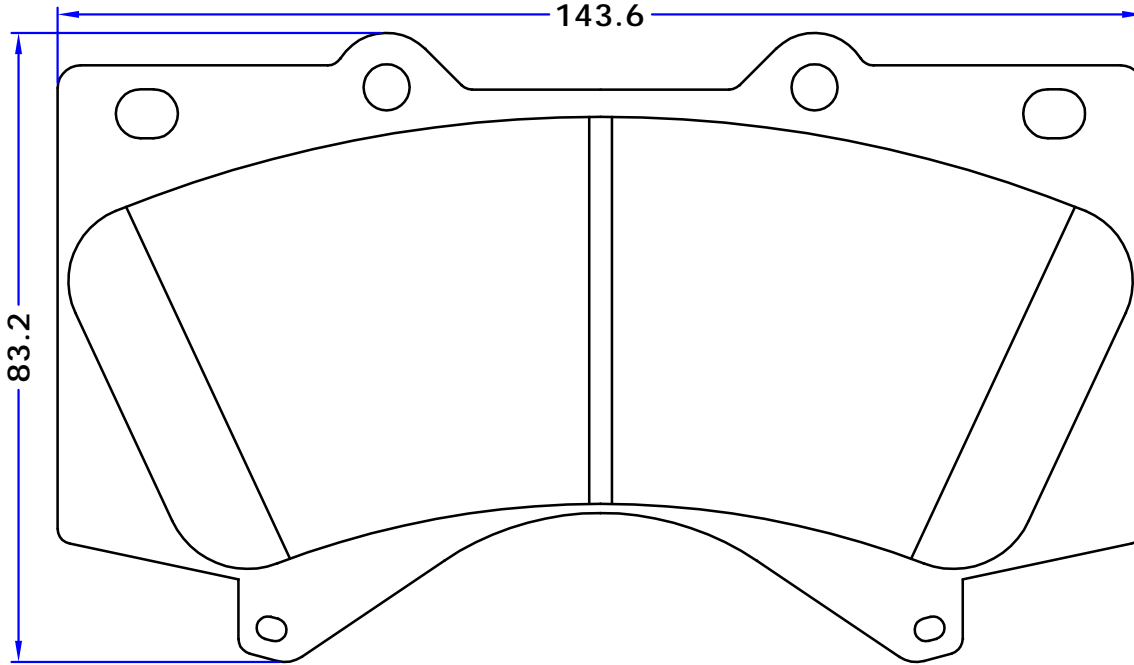

PARS LENT

BRAKE PADS

PL 24386

WVA No. : 24386

THK : 17.9 mm

LEXUS(LX (URJ201), 04/08)

TOYOTA (LAND CRUISER 200 (GRJ2_, UZJ2_, VDJ2_), 08/07 -

LAND CRUISER (_URJ20_, VDJ20_, UZJ20_, J20_), SEQUOIA (UCK6_, UPK6_, USK6_), SEQUOIA (_K3_, _K4_), 05/00 - 10/07, SEQUOIA (UCK45_, UCK35_), TUNDRA Pickup (_K5_), 11/06 , SEQUOIA (_K6_), 11/07 -)

TOYOTA (FAW) (SEQUOIA (UCK6_, UPK6_, USK6_))

ADVICS

- 2 OUTER PIECES
- 1 INNER PIECE WITH RIGHT WEAR INDICATOR SPRING
- 1 INNER PIECE WITH LEFT WEAR INDICATOR SPRING

OE REF:
TOYOTA
044650C020
0446560280
0446560300
0446560330