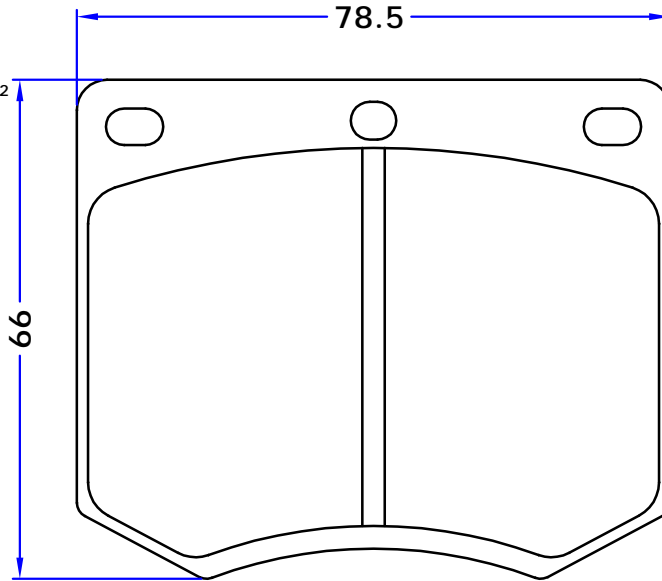

PARS LENT

BRAKE PADS

PL 20491

WVA No. : 20491

THK : 15.2 mm

AC
ME, 01/79 - 12/86

FORD
CAPRI Mk II (GECP), 02/74 - 12/77
CAPRI Mk III (GECP), 01/78 - 04/87
CORTINA '80 (GBS, GBNS), 07/79 - 07/82
CORTINA (GBTS, GBFS, CBTS), 05/75 - 07/79
CORTINA Estate '80 Estate (GBNS), 07/79 - 07/82
CORTINA Estate Estate (GBNS), 05/75 - 08/79
ESCORT Mk II (ATH), 03/73 - 07/81
ESCORT Mk II Estate, 04/75 - 07/81
GRANADA (GGTL, GGFL), 01/72 - 08/77
GRANADA (GU), 08/77 - 08/85
GRANADA Coupe (GGCL), 01/72 - 02/76
GRANADA Estate (GGNL), 01/72 - 08/77
GRANADA Estate (GNU), 08/77 - 08/85
HOLDEN
HYUNDAI
STELLAR (F31_, SF2_), 10/83 - 12/91

1591099
1595996
1604501
1604502
1610143
1610637
1613313
5012130
5015924
5015927
5018108
5018902
5018903
5026169
6080699
6080700
6080702
6099237
6099238
6099239
6099240
6099241
6099242
6099243
6099244

5H10331000 6107088
6107090 6107089
6155612 6127521
9099240 **HYUNDAI**
GBP216 1621232
ROVER 5015925
UG99999L 5810331000
UG99999R 5810331010

GIRLING

OE REF:
FORD

1487416
1540858
1540859
1541678
1541680
1554348
1554550
1554552
1565491
1571247
1572069
1576331
1576823
1576827
1576829
1576830
1576833
1591094
1591095
1591096
1591098

4 PIECES

PL 20535

WVA No. : 20535

THK : 14 mm

HONDA