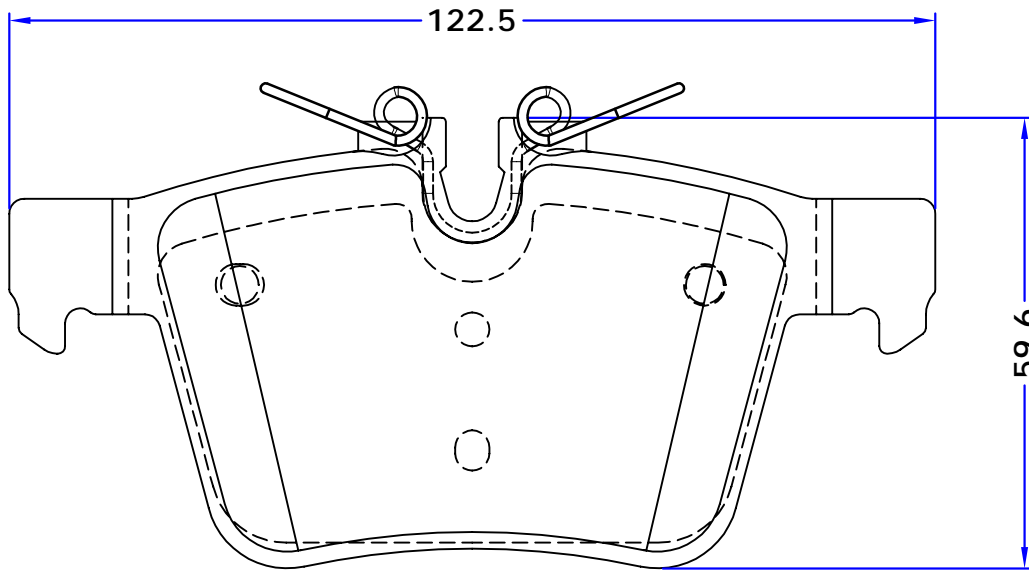

PL 22141

WVA No. : 22141

THK : 15.7mm

JAGUAR

E-PACE (X540), 09/17 -
F-PACE (X761), 09/15 -
XE (X760), 03/15 -
XF (X260), 05/15 -

LAND ROVER

DISCOVERY SPORT (L550), 09/14 -
RANGE ROVER EVOQUE (L538), 06/11 -
RANGE ROVER EVOQUE (L551), 12/18 -
RANGE ROVER VELAR (L560), 03/17 -

VOLVO

S90 II (234), 03/16 -
V90 II Estate (235, 236), 03/16 -
XC60 II (246), 03/17 -
XC90 II (256), 09/14 -

SET: 2 OUTER PIECES
2 INNER PIECES WITH PISTON LOCATOR SPRING

OE REF :
JAGUAR
T2H7439
T2H9989
LAND ROVER
LR061385
LR090707
LR095295
LR110327
LR123519
LR123595
VOLVO
31445621
31445622
31471265
31471266
32233035