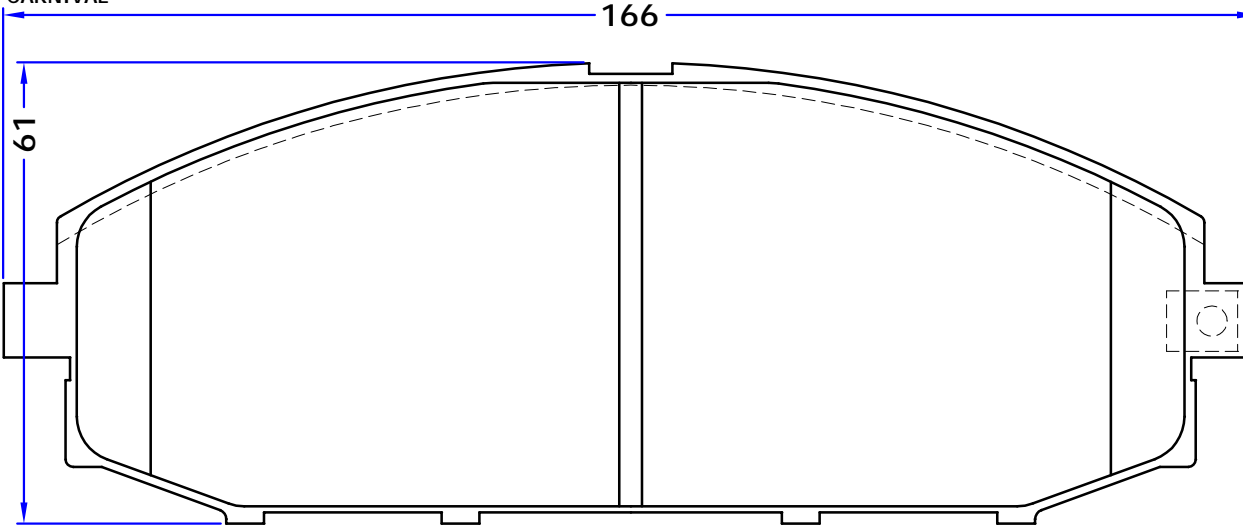

THK : 18.5 mm

NISSAN

PATROL GR II Wagon (Y61), 06/97 -
 PATROL GR Mk II (Y61)
 PATROL GR Mk II Closed Off-Road Vehicle
 (Y61), 06/97 -

TOYOTA

LAND CRUISER PRADO 98

KIA

CARNIVAL

AKEBONO