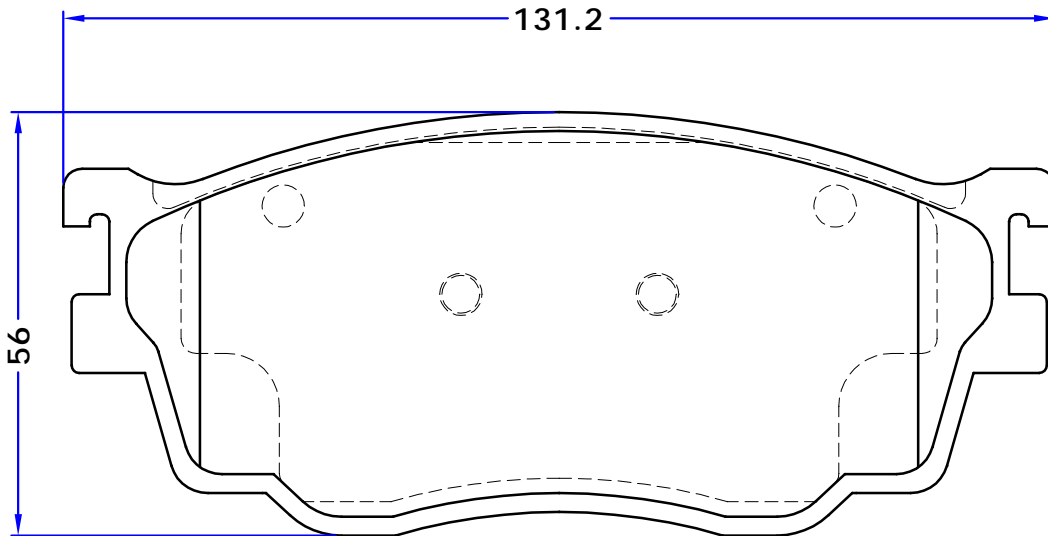

PARS LENT

BRAKE PADS

PL 23777

WVA No. : 23777

THK : 16.1 mm

ASA
BESTURN
ISUZU
IMPULSE, 01/90 - 12/93
MAZDA
626 Mk V (GF), 05/97 - 12/02
626 Mk V Estate (GW), 01/98 - 12/02
626 Mk V Hatchback (GF), 05/97 - 12/02
PREMACY (CP), 07/99 - 03/05

Sumitomo

OE Ref :
MAZDA
CBY33328Z
CBY43323Z
CBY43328Z
G1YC3323Z
G1YC3323ZA
G1YC3328Z
G1YC3328ZA
G1YC3328ZB
G1YC3328ZC
G1YN3323Z
G1YN3328Z
GDYE3323ZA
GDYE3328ZA
GJYC3328Z
GJYG3328Z
MITSUBISHI
CBY33323Z
G1YN3323ZA
G1YN3328ZA

- 2 OUTER PIECES
- 1 INNER PIECE WITH RIGHT WEAR INDICATOR SPRING
- 1 INNER PIECE WITH LEFT WEAR INDICATOR SPRING