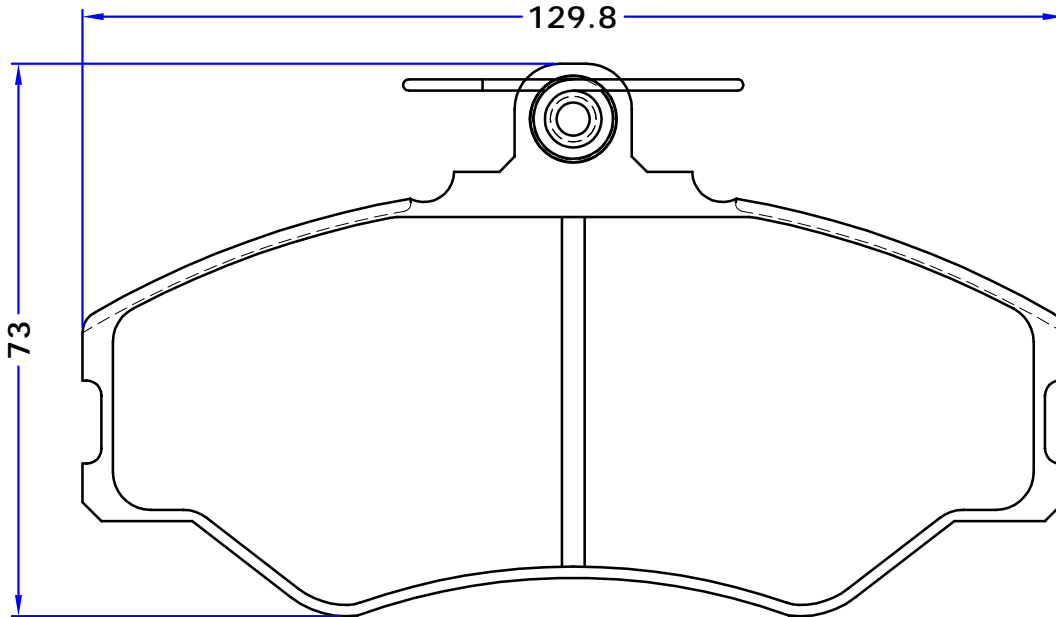

PARS LENT

BRAKE PADS

PL 23081

WVA No. : 23081

THK : 19 mm

HYUNDAI

H100 Box, 07/93 -
H100 Bus (P), 07/93 -
H100 Platform/Chassis, 07/93 - 12/97
PORTER Box, 07/94 - 04/04
PORTER Bus, 07/94 - 04/04

LUCAS

OE REF:
HYUNDAI

5810143A00
5810144A00
5810144A10
581014BA00

PL 23326

WVA No. : 23326

THK : 17.2 mm

VOLKSWAGEN

EUROVAN V Bus (7HB, 7HJ, 7EB, 7EJ, 7EF, 7EG, 7HF, 7EC), 04/03 -
TRANSPORTER Mk V Box (7HA, 7HH, 7EA, 7EH), 04/03 -
TRANSPORTER Mk V Platform/Chassis (7JD, 7JE, 7JL, 7JY, 7JZ,, 04/03 -

1x
LUCAS

OE REF:
VOLKSWAGEN

7E0698451
7E0698451
7E0698451
7H0698451
7H0698451B
JZW698451K