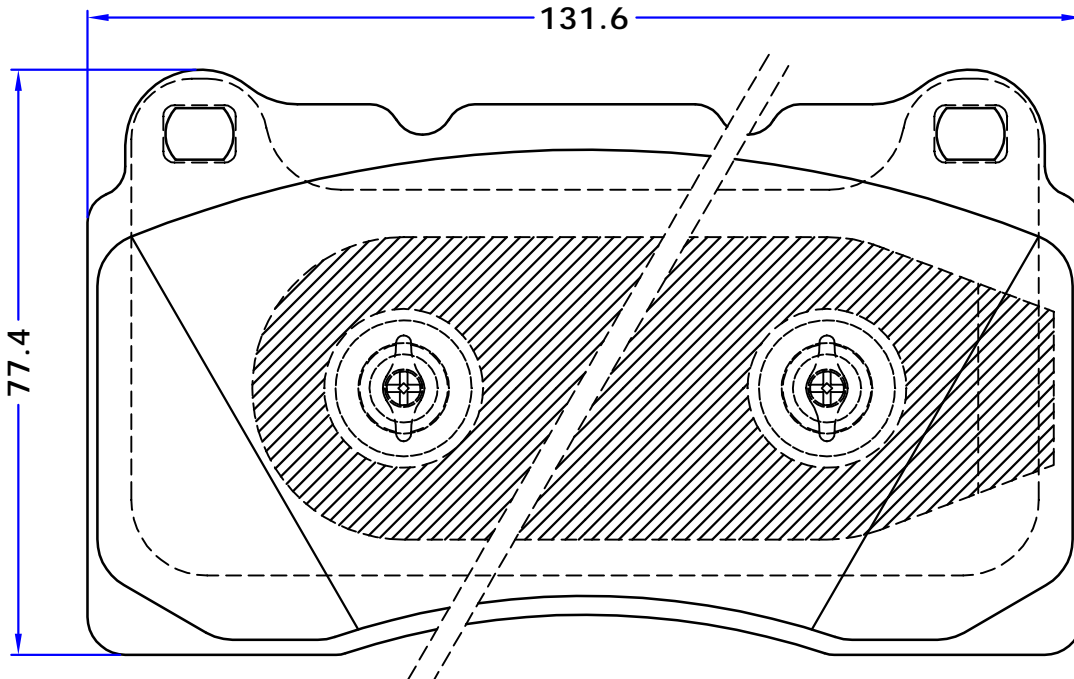

1. SET : 1 INNER PIECE WITH WEAR INDICATOR WIRE AND RIGHT MULTILAYER SHIM
   1 INNER PIECE WITH WEAR INDICATOR WIRE AND LEFT MULTILAYER SHIM
   1 OUTER PIECE WITH RIGHT MULTILAYER SHIM
   1 OUTER PIECE WITH LEFT MULTILAYER SHIM

OE REF :
ALFA ROMEO
77365490