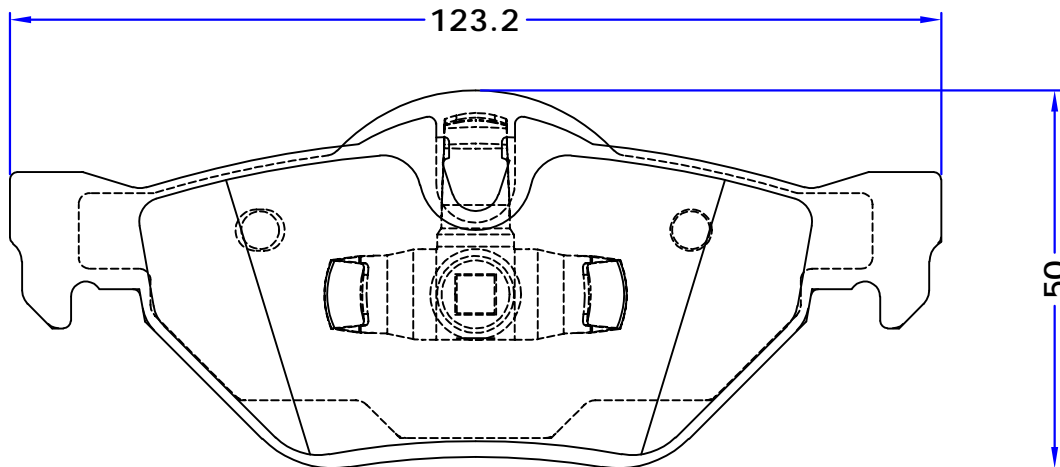

BMW (BRILLIANCE)

- 3 SERIES (E90), 10/04 - 09/12
- 3 SERIES (F30, F35), 07/12 -
- 3 SERIES (G28, G20), 05/19 -
- X1 (E84), 03/12 -

ZINORO

- 1E, 12/14 -

TEVES

SET: 2 INNER PIECES WITH PISTON LOCATOR SPRING
2 OUTER PIECES