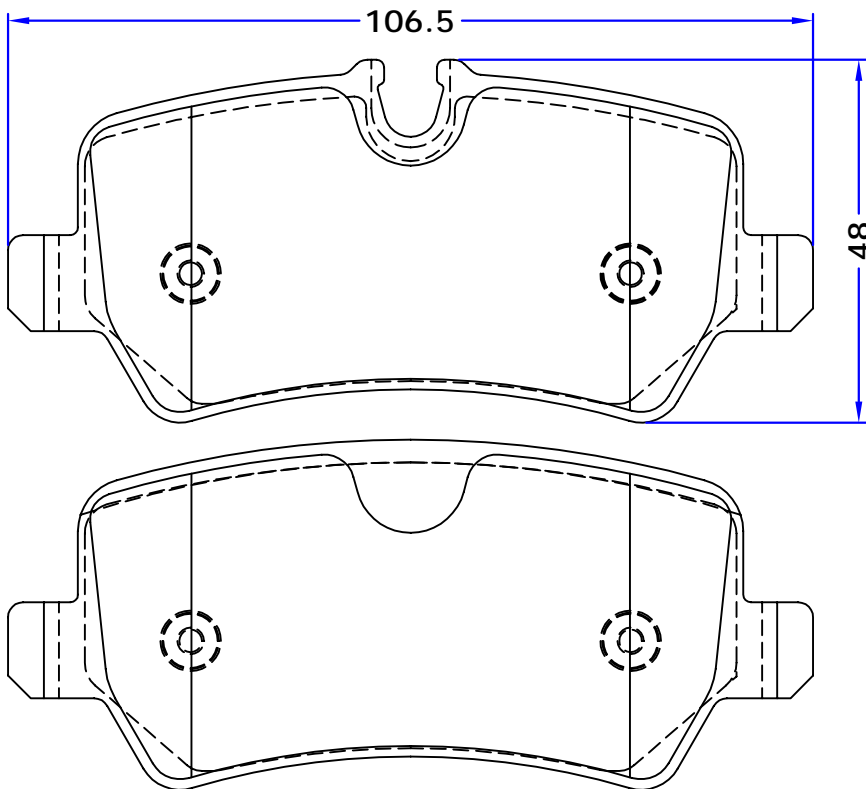

PARS LENT

BRAKE PADS

PL 80184

WVA No. : 80184

THK : 16.5 mm

MG (6 NEW)

SET: 2 OUTER PIECES
2 INNER PIECES