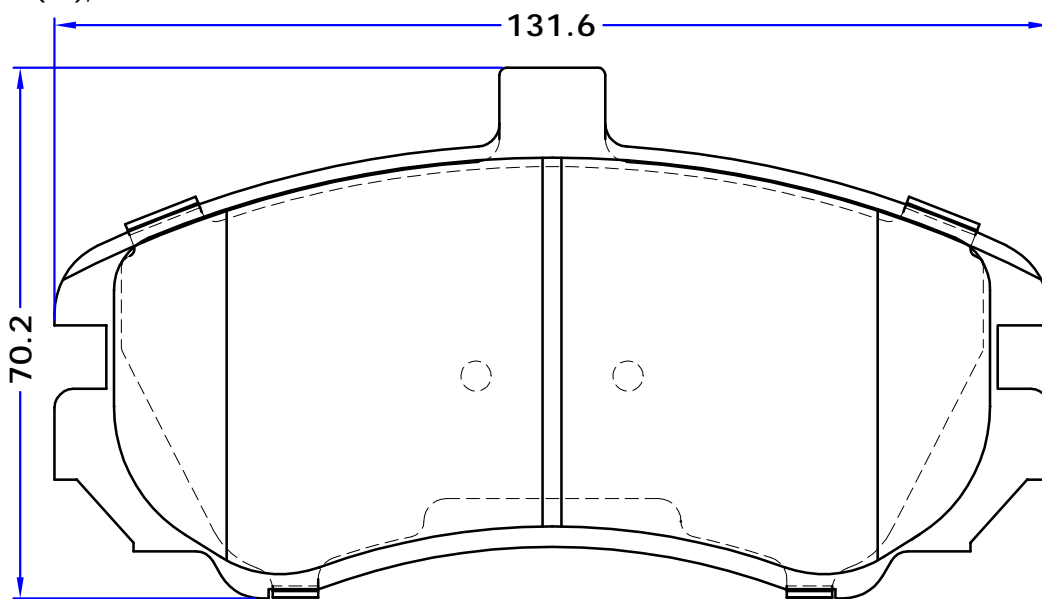

THK : 17.4 mm

HYUNDAI

AVENTA
 ELANTRA (XD), 03/00 - 07/06
 ELANTRA Saloon (HD), 11/05-12/11
 ELANTRA Saloon (XD), 03/00 - 07/06

MANDO

- 2 OUTER PIECES
- 1 INNER PIECE WITH RIGHT WEAR INDICATOR SPRING
- 1 INNER PIECE WITH LEFT WEAR INDICATOR SPRING