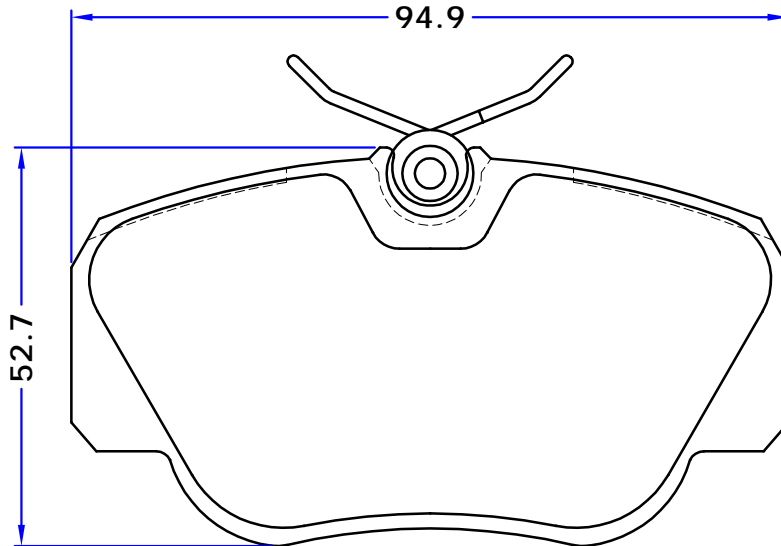

PARS LENT

BRAKE PADS

PL 21055

WVA No. : 21055

THK : 17.9 mm

MERCEDES-BENZ

190 (W201)10/82 - 08/93
190 Saloon (W201)

4 PIECES

LUCAS

OE REF:

- **AUDI**
- 701698451C
- **MERCEDES-BENZ**
- 0004208920
- 0004209120
- 0014201020
- 0014208120
- 0014209620
- 0024200220
- A0004208920
- A0004209120
- A0014201020
- A0014208120
- A0014209620
- A0024200220
- **SEAT**
- 701698451C
- **SKODA**
- 701698451C
- **VOLKSWAGEN**
- 701698451C

PL 21061

WVA No. : 20906 & 21061

THK : 18 mm