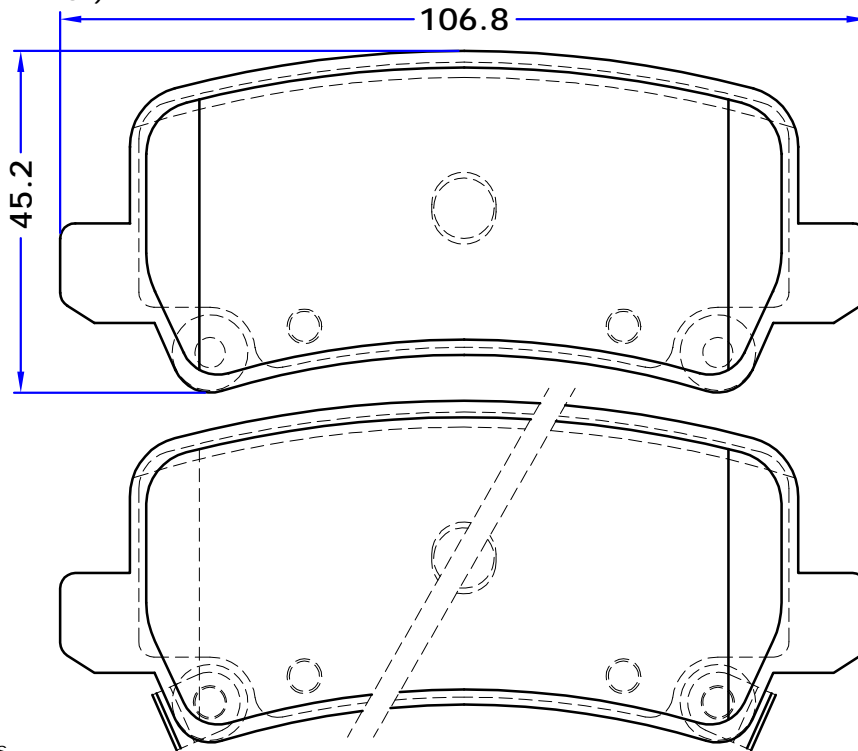

PARS LENT

BRAKE PADS

PL 80161

WVA No. : -----

THK : 15.9 mm

HYUNDAI (GRANDEUR)
KIA (OPTIMA)

- 2 OUTER PIECES
- 1 INNER PIECE WITH RIGHT WEAR INDICATOR SPRING
- 1 INNER PIECE WITH LEFT WEAR INDICATOR SPRING

PL 80162

WVA No. : .....

THK : 13.9 mm

JAC (J5)