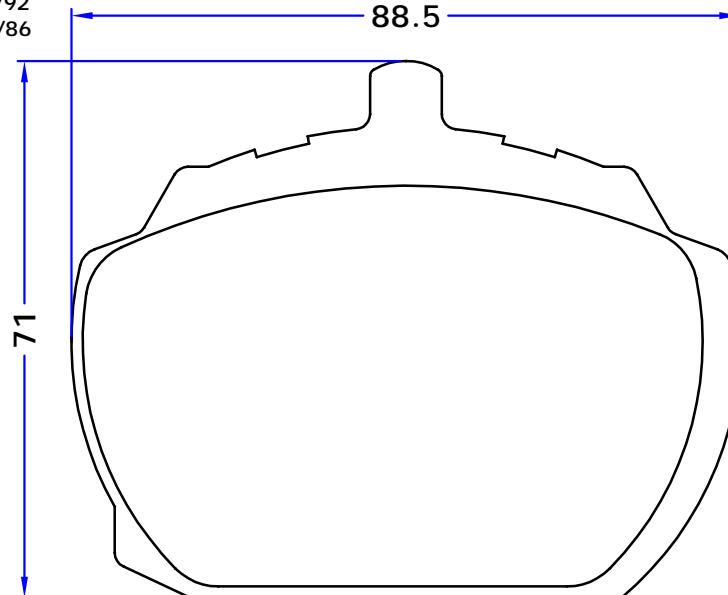

PARS LENT

BRAKE PADS

PL 20364

WVA No. : 20364

THK : 15 mm

AUSTIN ROVER
BEDFORD
DAF
FORD

TRANSIT Box (V_), 01/77 - 10/86
TRANSIT Bus (T_), 10/85 - 09/92
TRANSIT Bus (V_), 11/77 - 10/86
TRANSIT Platform/Chassis (T_), 11/85 - 09/92
TRANSIT Platform/Chassis (V_), 11/77 - 10/86
TRANSIT Van (T_), 09/85 - 09/92

LDV
200 Box, 04/89 - 03/96

LEYLAND
RELIANT
SCIMITAR Cabriolet, 01/80 - 12/85

ROVER
2000-3500 (P6), 09/63 - 05/76
2000-3500 Hatchback (SD1), 06/76 - 10/86

TRIUMPH
STAG, 01/70 - 12/77
VAUXHALL

LOCKHEAD

OE REF:
BEDFORD
91109274
91126365
DAF
RTC3261
FORD
1571569
1642643
5010540
5015932
5018907
5022397
571569
6567001
89VX2K021AA
RELIANCE
RTGBP3400
ROVER
AEU1546
GBP242
TRIUMPH
513083
520243
GBP245
VAUXHALL
91014594

2 RIGHT PIECES
2 LEFT PIECES

PL 20366

WVA No. : 20366

THK : 15 mm

PEUGEOT

J7 Box, 08/68 - 03/80
J7 Bus, 08/68 - 03/80
J7 Platform/Chassis, 08/68 - 03/80
J9 Box, 03/80 - 06/87
J9 Bus, 03/80 - 06/87
J9 Platform/Chassis, 03/80 - 06/87

BENDIX