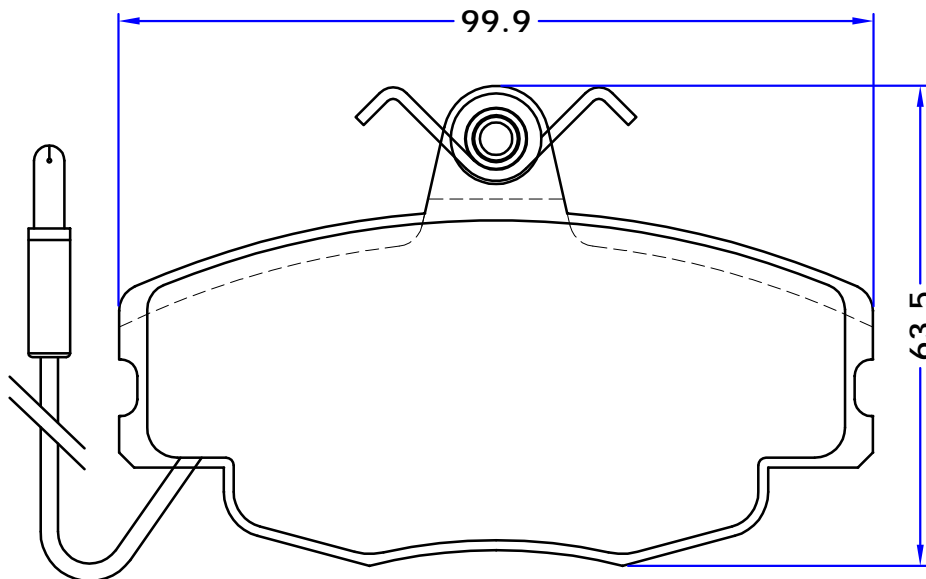

LUCAS

- 2 PIECES WITHOUT WEAR INDICATOR WIRE
- 1 PIECE WITH RIGHT WEAR INDICATOR WIRE
- 1 PIECE WITH LEFT WEAR INDICATOR WIRE