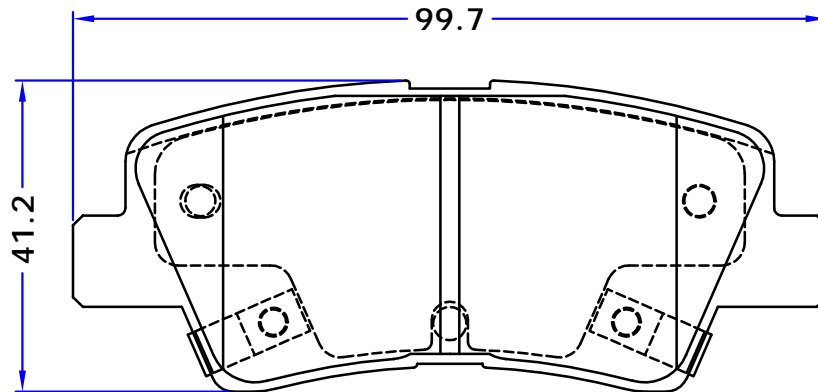

PARS LENT

BRAKE PADS

PL 25337

WVA No. : 25337

THK : 15.6 mm

DODGE

HYUNDAI

- ACCENT IV (RB), 11/10 -
- ACCENT IV Saloon (RB), 08/10 -
- ELANTRA Saloon (MD, UD), 09/10 -
- GRANDEUR (TG), 04/05 -
- i20 (GB), 11/14 -
- i20 ACTIVE (GB), 09/15 -
- i20 Coupe (GB), 05/15 -
- i30 (GD), 11/11 -
- i30 Coupe, 05/13 -
- i30 CW (GD), 06/12 -
- i40 (VF), 03/12 -
- i40 CW (VF), 07/11 -
- SONATA V (NF), 01/05 - 12/10
- TUCSON (TLE), 05/15 -

KIA

- CARENS IV, 03/13 -
- CEE'D (JD), 05/12 -
- CEE'D Sportswagon (JD), 09/12 -
- NIRO, 09/16 -
- OPTIMA, 09/15 -
- OPTIMA, 01/10 -
- OPTIMA Sportswagon, 09/16 -
- PRO CEE'D (JD), 03/13 -
- RIO III (UB), 09/11 -
- RIO III Saloon (UB), 09/10 -
- SOUL II (PS), 02/14 -
- SPORTAGE (QL), 09/15 -

SSANGYONG

- TIVOLI, 01/15 -
- XLV Closed Off-Road Vehicle, 04/16 -

Akebono