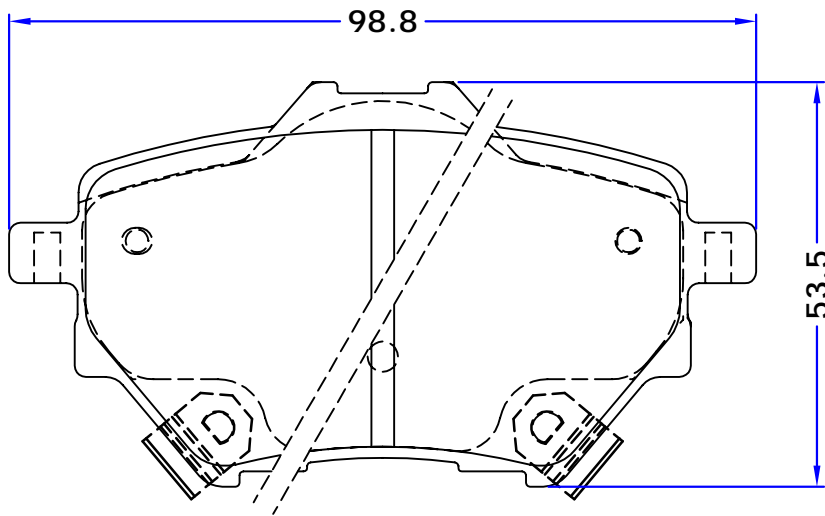

PARS LENT

BRAKE PADS

PL 80177

WVA No. : .....

THK : 17.4 mm

BAHMAN MOTOR (HAVAL H2)

4X

8X

8X

SET : 2 INNER PIECES WITH WEAR INDICATOR SPRING
2 OUTER PIECES