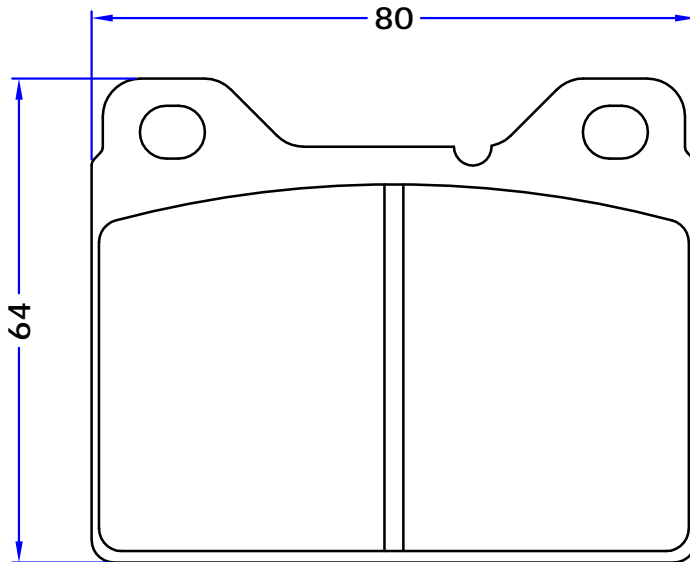

TEVES
 R

4 PIECES

PL 20128

WVA No. : 20128

THK : 14.7 mm

HONDA - NISSAN

GIRLING
 R

4 PIECES