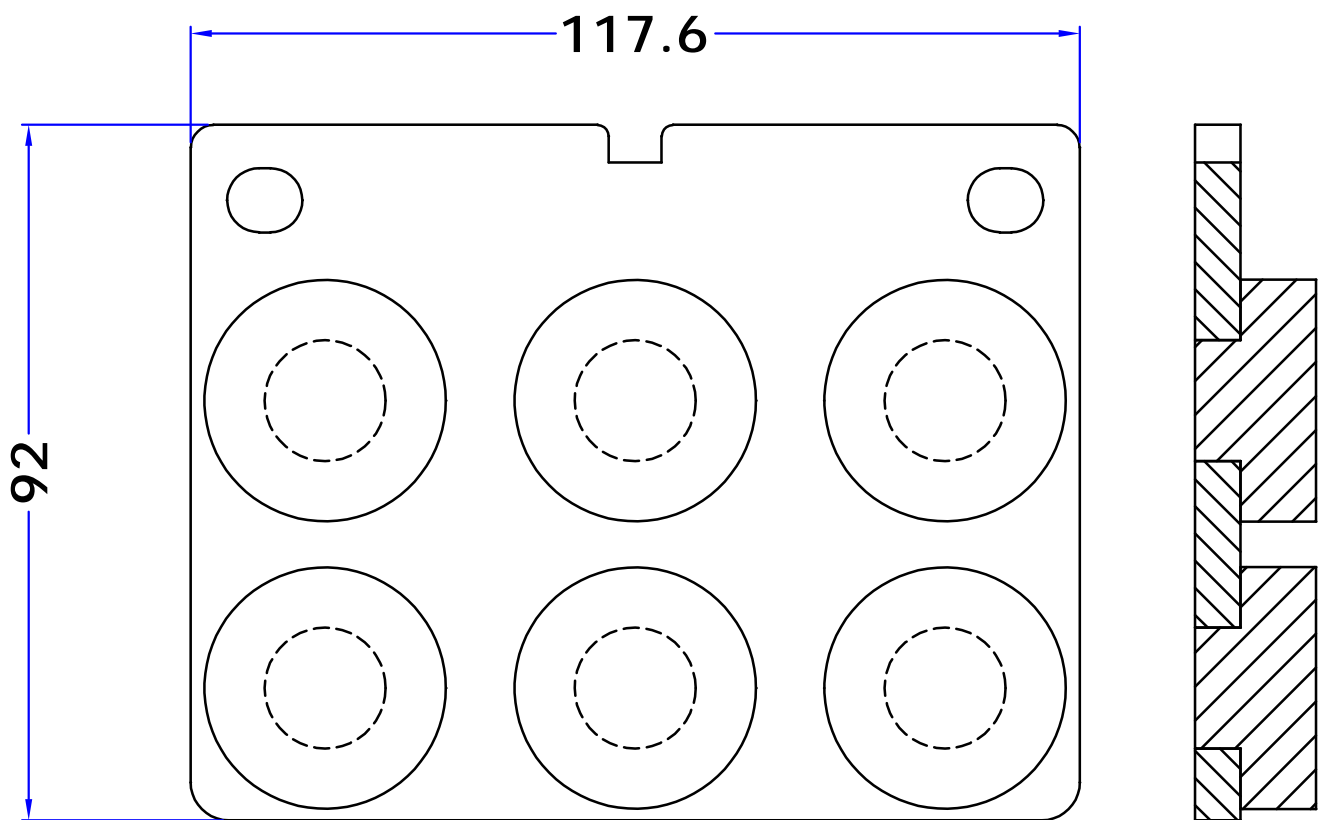

POWER GENERATOR BRAKE PAD

SCALE : %100