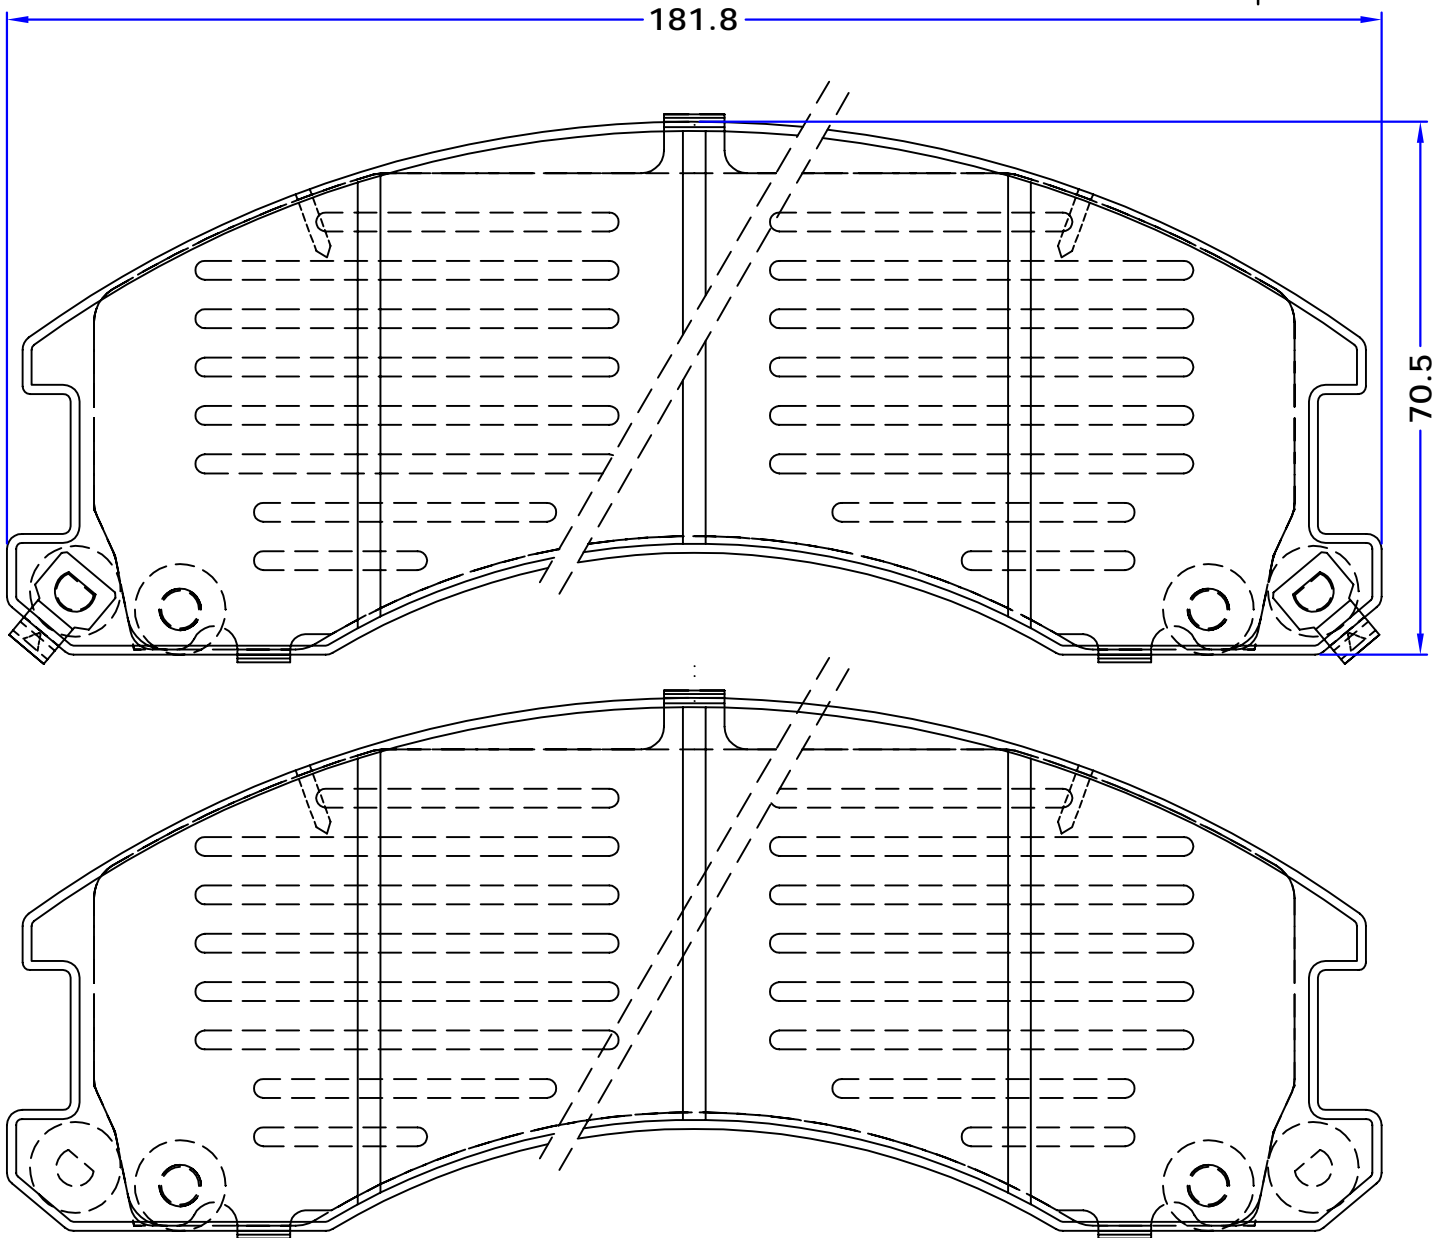

4 PIECES

PARS LENT

BRAKE PADS

PL 80180

WVA No. :

THK : 21.2 mm

JAC (5 TONS)

SET : 2 INNER PIECES WITH WEAR INDICATOR SPRING
2 OUTER PIECES