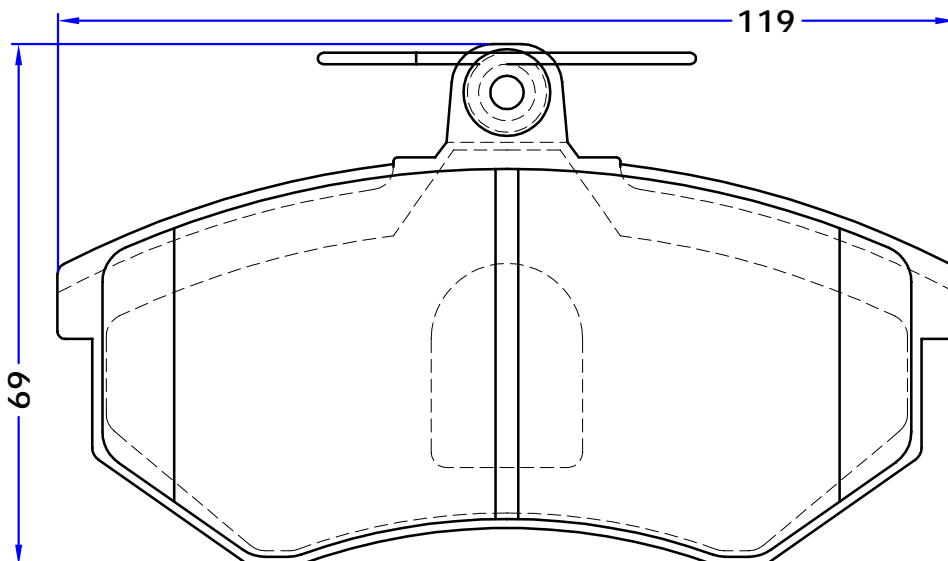

VOLKSWAGEN

357698151B
8A0698151A
8A0698151B
8A0698151C
8D0698151