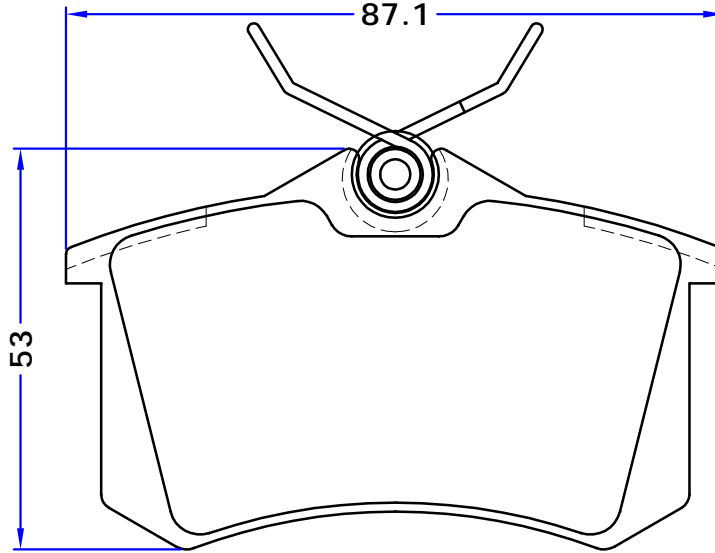

PARS LENT

BRAKE PADS

PL 23554-2

WVA No. : 23554

THK : 16.2 mm

AUDI

NOTE (E11), 03/06 -

NISSAN

NOTE (E11), 03/06 -

RENAULT

- AVANTIME (DE0_), 09/01 - 05/03
- CLIO Grandtour (KR0/1_), 02/08 -
- CLIO III (BR0/1, CR0/1), 05/05 -
- CLIO III Box (SB_, SR_), 06/05 -
- CLIO IV, 11/12 -
- ESPACE Mk III (JE0_), 11/96 - 10/02
- FLUENCE (L30_), 02/10 -
- GRAND SCÉNIC II (JM0/1_), 04/04 -
- GRAND SCÉNIC III (JZ0/1_), 02/09 -
- MEGANE CC (EZ0/1_), 06/10 -
- MEGANE II (BM0/1_, CM0/1_), 11/02 -
- MEGANE II Coupé-Cabriolet (EM0/1_), 09/03 -
- MEGANE II Saloon (LM0/1_), 09/03 -
- MEGANE II Sport Tourer (KM0/1_), 08/03 -
- MEGANE III Coupe (DZ0/1_), 11/08 -
- MEGANE III Grandtour (KZ0/1), 11/08 -
- MEGANE III Hatchback (BZ0_), 11/08 -
- MEGANE IV (B9A/M_), 11/15 -
- MEGANE IV Grandtour (K9A/M_), 04/16 -
- MODUS / GRAND MODUS (F/JPO_), 09/04 -
- SCÉNIC II (JM0/1_), 06/03 -
- SCÉNIC III (JZ0/1_), 02/09 -
- THALIA II (LU1/2_), 09/08 -
- TWINGO II (CNO_), 03/07 -
- WIND (E4M_), 07/10 -

4 PIECES

LUCAS

**OE REF:
RENAULT**

- 440600295R
- 440600364R
- 440600819R
- 440602466R
- 440603511R
- 440603530R
- 440605713R
- 440605839R
- 440606133R
- 440607960R
- 440661332R
- 6025371650
- 7701206343
- 7701207484
- 7701207695
- 7701208213
- 7701208416
- 7701208421
- 7701209735
- 7701209841

PL 23569

WVA No. : 23569

THK : 16 mm

DAEWOO

REXTON (GAB_), 04/02 -

HYUNDAI

H-1 / STAREX, 06/97 -H-1 Box, 03/00 -HIGHWAY VAN, 03/00 -

i800 Bus (TQ), 02/08 -SANTA FÉ I (SM), 11/00 - 03/06

TRAJET (FO), 03/00 -XG (XG), 12/98 -