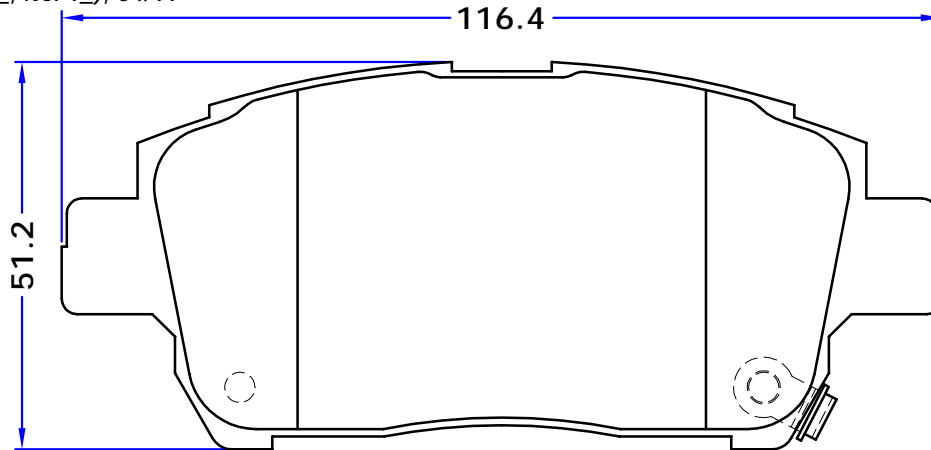

PARS LENT

BRAKE PADS

PL 23510

WVA No. : 23510

THK : 15.5 mm

FAW TOYOTA (PRIUS MPV)

TOYOTA

- CELICA (ZZT23_), 11/99 -
- COROLLA (CDE12_, ZZE12_, NDE12_, ZDE12_), 11/01 -
- COROLLA Estate (_E12J_, _E12T_), 12/01 -
- COROLLA Saloon (_E12J_, _E12T_), 11/01 -
- COROLLA Saloon (E15_), 11/06 -
- COROLLA Verso (ZDE12_, CDE12_), 09/01 - 05/04
- PRIUS Hatchback (NHW20_), 08/03 -
- PRIUS Saloon (NHW11_), 05/00 - 01/04
- WILL CYPHA (NCP7_), 05/01 -
- YARIS VERSO (NLP2_, NCP2_), 11/99 -
- YARIS/VITZ (SCP1_, NLP1_, NCP1_), 04/99 -

AKEBONO

R&F

OE REF:
TOYOTA

- 044650W050
- 0446512592
- 0446513020
- 0446513050
- 0446517100
- 0446517101
- 0446517140
- 0446520480
- 0446552010
- 0446552011
- 0446552021
- 0446552022
- 0446552060
- 0446552100
- 0446552120