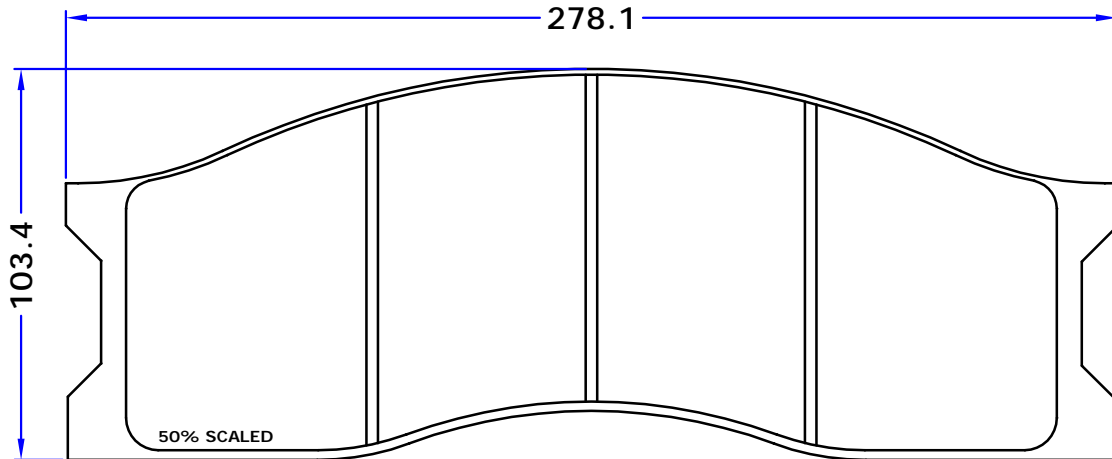

CATERPILLAR

4 PIECES

PARS LENT

BRAKE PADS

PL 70024

WVA No. : -----

THK : 24 mm

CASE-CLARCK-MISHIGAN-KOCKUM-HANOMAG-VOLVO