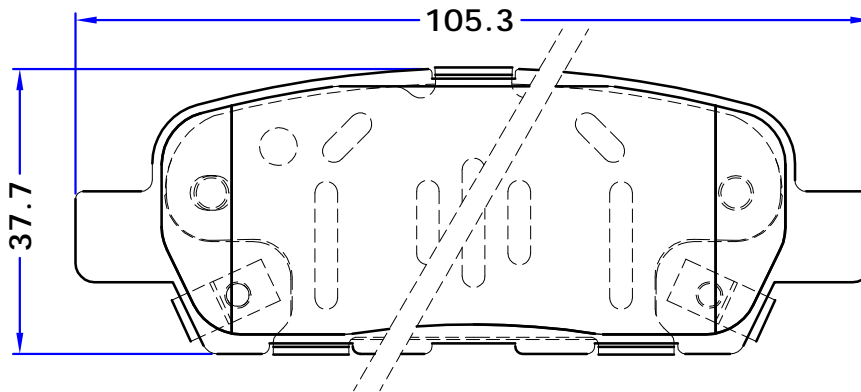

PL 23871

WVA No. : 23871

THK : 14.4 mm

INFINITI (EX, 09/07 -FX, 09/02 -FX, 10/08 -G Coupe, 09/07 -G Coupe, 09/02 - 12/06-G Saloon, 01/07 - G Saloon, 10/02 -M35, 01/05 -M45, 01/05 -)

NISSAN (ALTIMA (L31), 08/01 - 09/06-ALTIMA (L32), 10/06 -ALTIMA (L33), 05/12 -ALTIMA Coupe (CL32), 10/06 -CUBE (Z12), 09/07 - ELGRAND (E51), 08/00 - 12/10-JUKE (F15), 06/10 -MAXIMA VII (A35), 09/08 - MAXIMA VIII (A36), 05/15 -MURANO (Z50), 03/05 -MURANO I (Z50), 08/03 - 09/08- QASHQAI / QASHQAI +2 I (J10, JJ10), 02/07 -TEANA I (J31), 10/03 - 06/08- QUEST (V42), 05/03 -ROGUE, 01/07 - 12/13- ROGUE (T32_), 10/13 -SENTRA VI (B16), 09/06 - 12/12- TIIDA Hatchback (C11), 05/04 - 06/11 - TIIDA Saloon (C11), 02/06 - 12/12 X-TRAIL (T30), 06/01 - 01/13- X-TRAIL (T31), 03/07 - 11/13- X-TRAIL (T32_), 10/13 -

RENAULT

KOLEOS (HY_), 09/08 -

SUZUKI

AKEBONO

OE REF :

INFINITI

44060AM485
44060EG00J
44060EG085
D4060EG50C

NISSAN

440608H385
44060AL585
44060AL586
44060AL587
44060AL588
44060CB10J
44060EG00K
44060RN14D
AY060NS026
AY060NS030
AY060NS038
AY060NS039
AY060NS040
AY060NS041
AY060NS043
AY060NS045
AY060NS047
AY060NS050
AY060NS051
AY060NS052
AY060NS906
D40608H385
D40609HM0A
D40609N00B
D40609N00C
D4060CY025
D4060EM11A
D4060JA00A
D4060JA00J

RENAULT

410601408R

SUZUKI

5581050Z01
5581050Z02
5581050Z10
5581050Z20

2 OUTER PIECES

1 INNER PIECE WITH RIGHT WEAR INDICATOR SPRING

1 INNER PIECE WITH LEFT WEAR INDICATOR SPRING