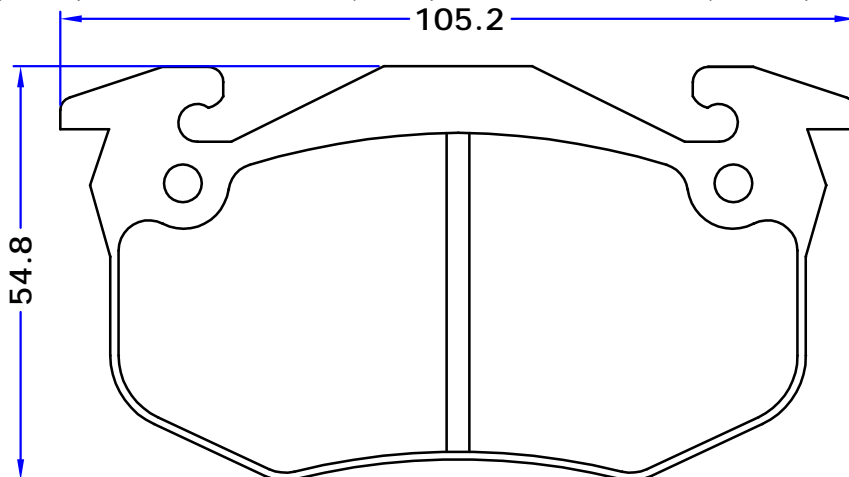

BENDIX

2 INNER PIECES
2 OUTER PIECES

PL 20974

WVA No. : 20974

THK : 11 mm

CITROËN (SAXO (S0, S1), 02/96 - 04/04_XSARA (N1), 04/97 - 04/05_XSARA Box, 09/00 - 03/05 XSARA Coupe (N0), 01/98 - 04/05_XSARA Estate (N2), 10/97 - 03/10_ZX (N2), 03/91 - 07/99 ZX Estate (N2), 10/93 - 07/99)

PEUGEOT (106 Mk II (1), 04/96 -205 Convertible (741B, 20D), 04/86 - 11/95_205 Mk II (20A/C), 01/87 - 09/98 205 (741A/C), 02/83 - 10/87_206 CC (2D), 09/00 -206 Hatchback (2A/C), 08/98 -206 Saloon, 03/07 - 206 SW (2E/K), 07/02 -206 Van, 04/99 -306 (7B, N3, N5), 04/93 - 10/03 _306 Break (7E, N3, N5), 06/94 - 04/02 306 Convertible (7D, N3, N5), 03/94 - 04/02 _306 Hatchback (7A, 7C, N3, N5), 01/93 - 10/03 306 Van (N_, 7_), 07/93 - 08/02 _309 Mk II (3C, 3A), 07/89 - 12/93_309 (10C, 10A), 10/85 - 12/89)

RENAULT (9 (L42_), 09/81 - 02/97_11 (B/C37_), 03/83 - 09/95_19 Convertible (D53_), 07/91 - 04/92 19 Mk II (B/C53_), 01/91 - 06/01 _19 Mk II Box (S53_), 03/92 - 12/95_MEGANE I Classic (LA0/1_), 09/96 - 08/08 19 Mk II Convertible (D53_, 853_), 04/92 - 06/01 _19 Mk II Saloon (L53_), 04/92 - 08/03

19 Saloon (L53_), 01/88 - 12/92_19 (B/C53_), 01/88 - 09/94_CLIO I Box (S57_), 01/91 - 09/98 CLIO Mk II (BB0/1/2_, CB0/1/2_), 09/98 -CLIO (B/C57_, 5/357_), 05/90 - 09/98

MEGANE I (BA0/1_), 08/95 - 12/04_MEGANE I Cabriolet (EA0/1_), 10/96 - 08/03_ MEGANE I Coach (DA0/1_), 03/96 - 08/03_SUPER 5 (B/C40_), 10/84 - 12/96_THALIA I (LB0/1/2_), 02/98 -