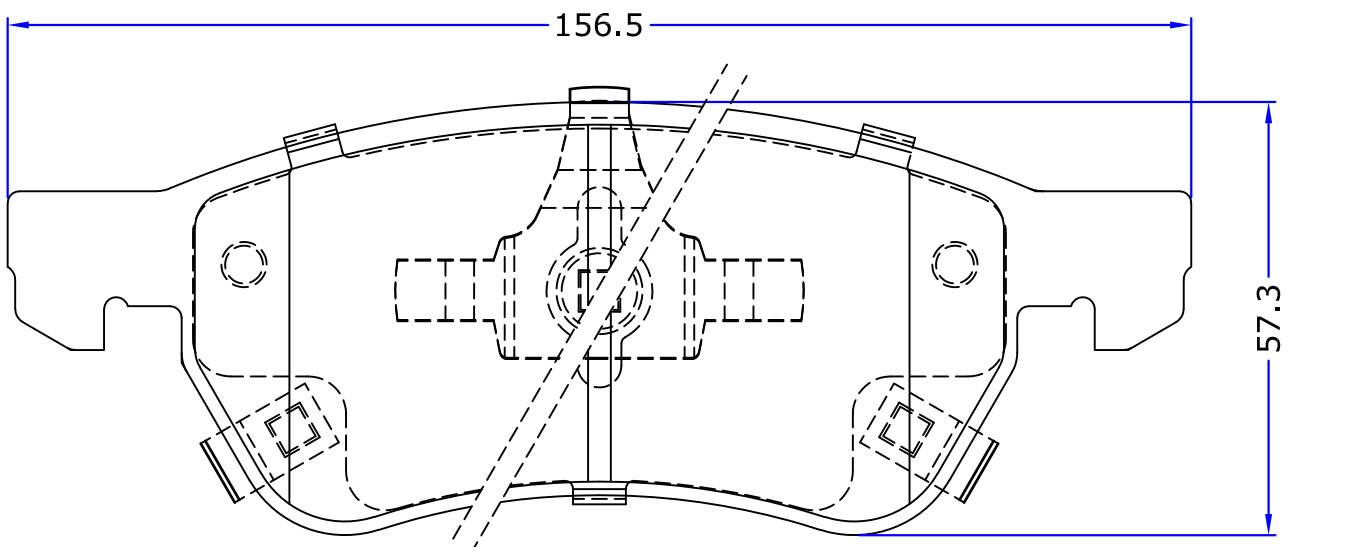

PARS LENT

BRAKE PADS

PL 80193

WVA No. : 80193

THK : 16.4 mm

MG (360)NEW

SET : 2 INNER PIECES WITH WEAR INDICATOR SPRING AND PISTON LOCATOR SPRING
2 OUTER PIECES