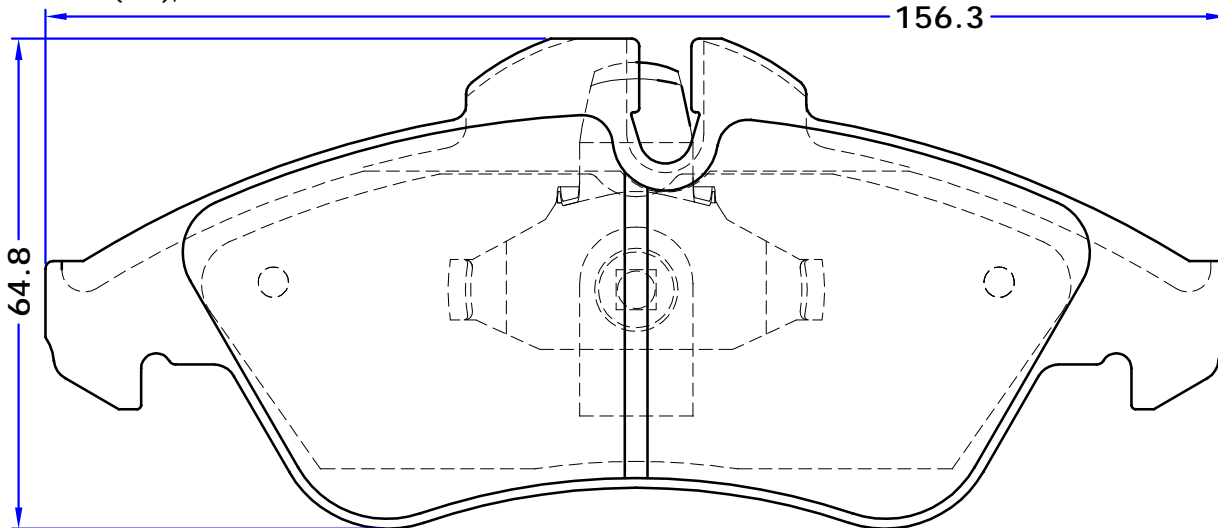

PARS LENT

BRAKE PADS

PL 23990

WVA No. : 23990

THK : 20.5 mm

MERCEDES-BENZ

SPRINTER 2-t Box (901, 902), 01/95 - 05/06
SPRINTER 2-t Bus (901, 902), 01/95 - 05/06
SPRINTER 2-t Platform/Chassis (901, 902), 01/95 - 05/06
SPRINTER 3-t Box (903), 01/95 - 05/06
SPRINTER 3-t Bus (903), 01/95 - 05/06
SPRINTER 3-t Platform/Chassis (903), 01/95 - 05/06
VITO / MIXTO Box (W639), 09/03 -
VITO Box (638), 03/97 - 07/03
VITO Bus (638), 02/96 - 07/03

VOLKSWAGEN

LT Mk II Box (2DA, 2DD, 2DH), 04/96 - 07/06
LT Mk II Bus (2DB, 2DE, 2DK), 04/96 - 07/06
LT Mk II Platform/Chassis
(2DC, 2DF, 2DG, 2DL, 2DM), 04/96 - 07/06

TEVES

1. **OE REF:**
   AUDI
   2D0698151
   2D0698151C
   MERCEDES-BENZ
   0024203920
   0024209920
   0044205520
   0084204220
   9014210410
   9014210510
   9014210610
   A0024203920
   A0024209920
   A0044205520
   A0084204220
   A9014210410
   A9014210510
   A9014210610
   SEAT
   2D0698151
   2D0698151C
   2D0698151
   2D0698151C
   VOLKSWAGEN
   2D0698151
   2D0698151C

4 PIECES WITH PISTON SPRING
2 PIECES WITHOUT PISTON SPRING

PL 23990

WVA No. : 23990

THK : 20.5 mm