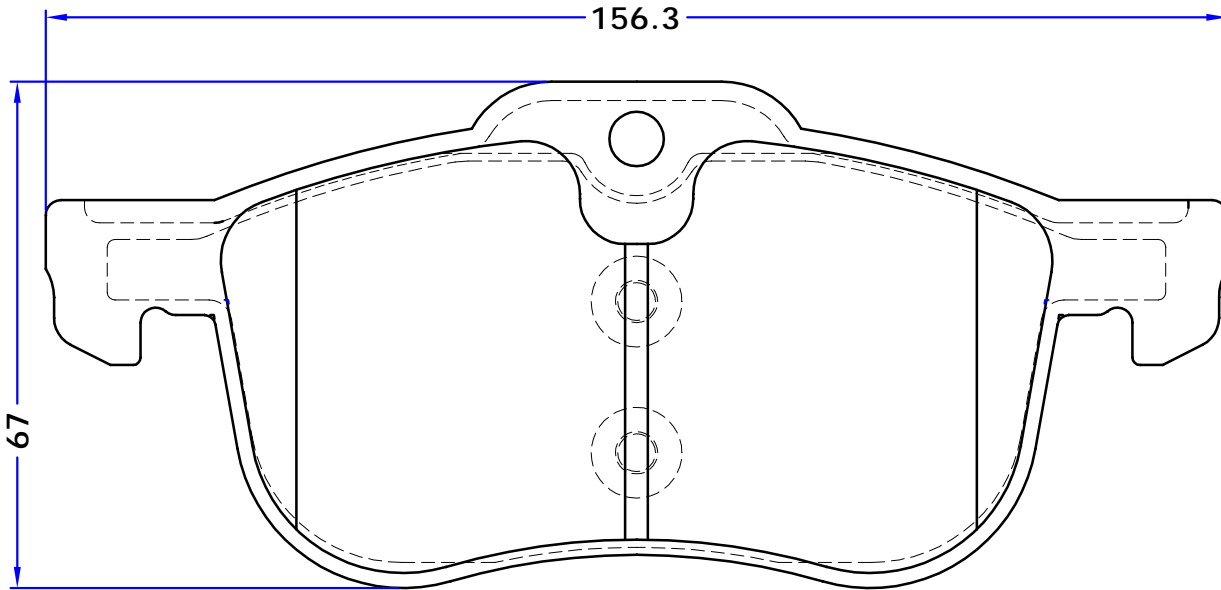

PARS LENT

BRAKE PADS

PL 80147

WVA No. : 23112

THK : 18.8 mm

MG
MG ZT, 06/01 - 07/05
MG ZT- T, 10/01 - 07/05
ROEWE (SAIC)
550, 06/08
750, 01/07
ROVER
75 (RJ), 02/99 - 05/05
75 Tourer (RJ), 08/01 - 06/06

2 INNER PIECES
2 OUTER PIECES

MG
SFP100511
ROVER
GBP90342AF
SFP100511SLP