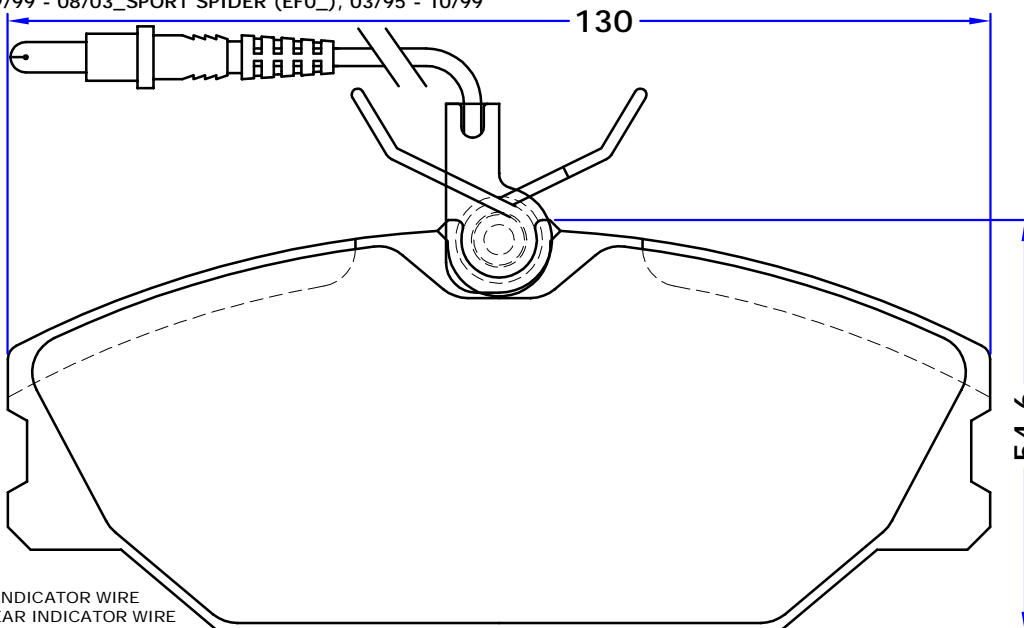

SAFRANE Mk II (B54_), 07/96 - 12/00_SAFRANE (B54_), 04/92 - 07/96

SCÉNIC I (JA0/1_), 09/99 - 08/03_SPORT SPIDER (EF0_), 03/95 - 10/99

GIRLING

- 2 PIECES WITH WEAR INDICATOR WIRE
- 2 PIECES WITHOUT WEAR INDICATOR WIRE