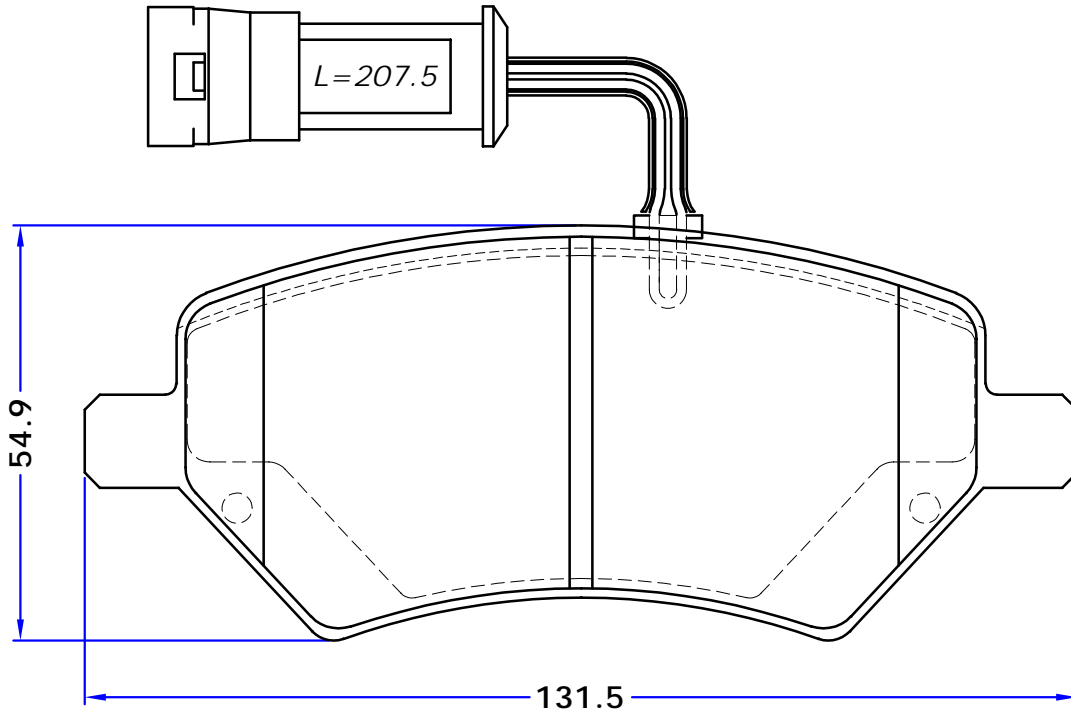

PARS LENT

BRAKE PADS

PL 80139

WVA No. : -----

THK : 16.7 mm

LIFAN (X60)
MVM (530 - X33)

- 2 OUTER PIECES
- 2 INNER PIECES WITH WEAR INDICATOR WIRE

PL 80139-1

WVA No. :

THK : 16.7 mm

MVM (X22)