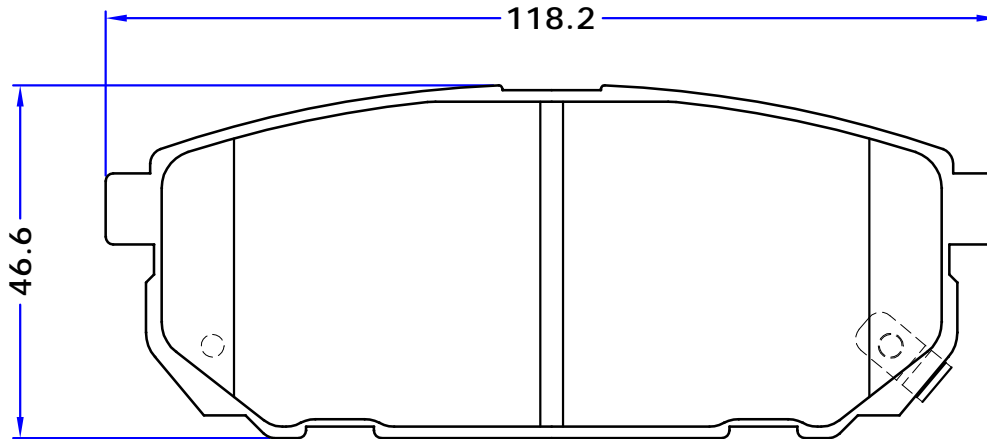

PARS LENT

BRAKE PADS

PL 80146

WVA No. : 24058

THK : 15.5 mm

KIA
SORENTO I (JC), 08/02 -

SUMITOMO

R

- 2 OUTER PIECES
- 1 INNER PIECE WITH RIGHT WEAR INDICATOR SPRING
- 1 INNER PIECE WITH LEFT WEAR INDICATOR SPRING

OE REF:
KIA
583023ED00
58302-3ED01
58302-3EE00