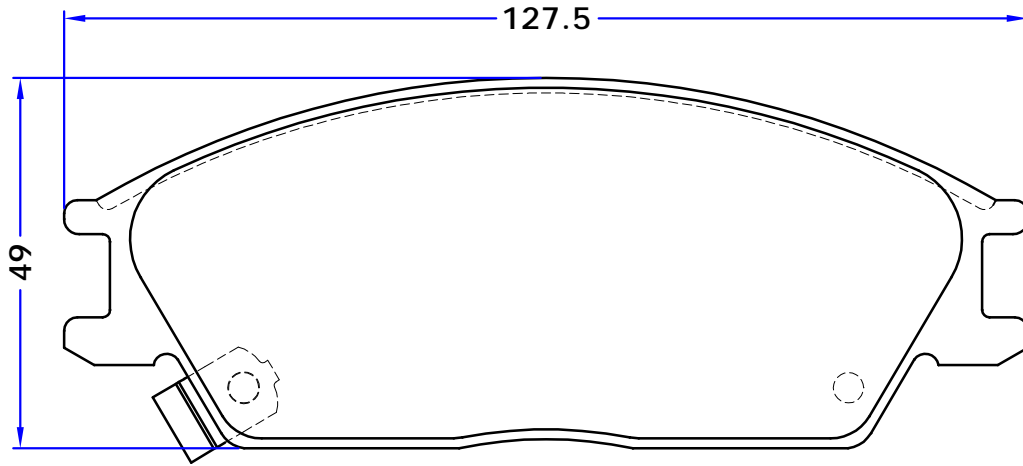

PARS LENT

BRAKE PADS

PL 21012

WVA No. : 21012

THK : 14.8 mm

DODGE
HYUNDAI

ACCENT I (X-3), 10/94 - 01/00
ACCENT II (LC), 01/00 -
ACCENT II Saloon (LC), 09/99 - 11/05
ACCENT Saloon (X-3), 10/94 - 01/00
LANTRA (J-1), 10/90 - 11/95
PONY (X-2), 10/89 - 01/95
PONY / EXCEL Saloon (X-2), 01/90 - 01/95
S COUPE (SLC), 02/90 - 05/96