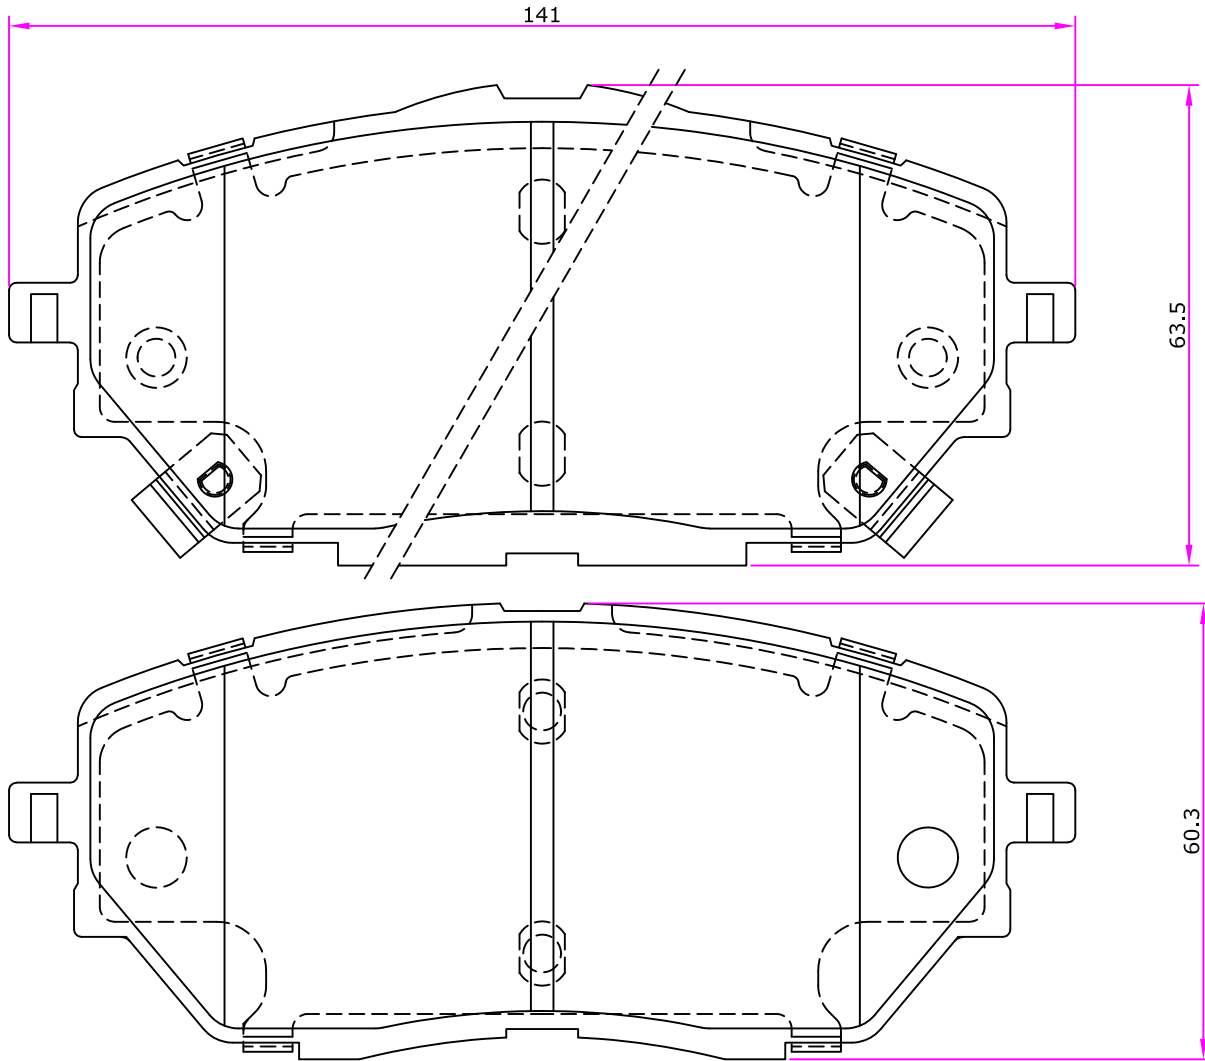

PARS LENT

BRAKE PADS

PL 22782

WVA No. : 22782

THK : 18.2 mm

TOYOTA

- C-HR (_X1_), 10/16 -
- C-HR VAN (_X1_), 10/16 -
- COROLLA Estate (_E21_), 02/19 -
- COROLLA Hatchback (_E21_), 10/18 -

SET : 2 INNER PIECES WITH WEAR INDICATOR SPRING
2 OUTER PIECES

OE REF :
TOYOTA
04465F4010
04465F4020