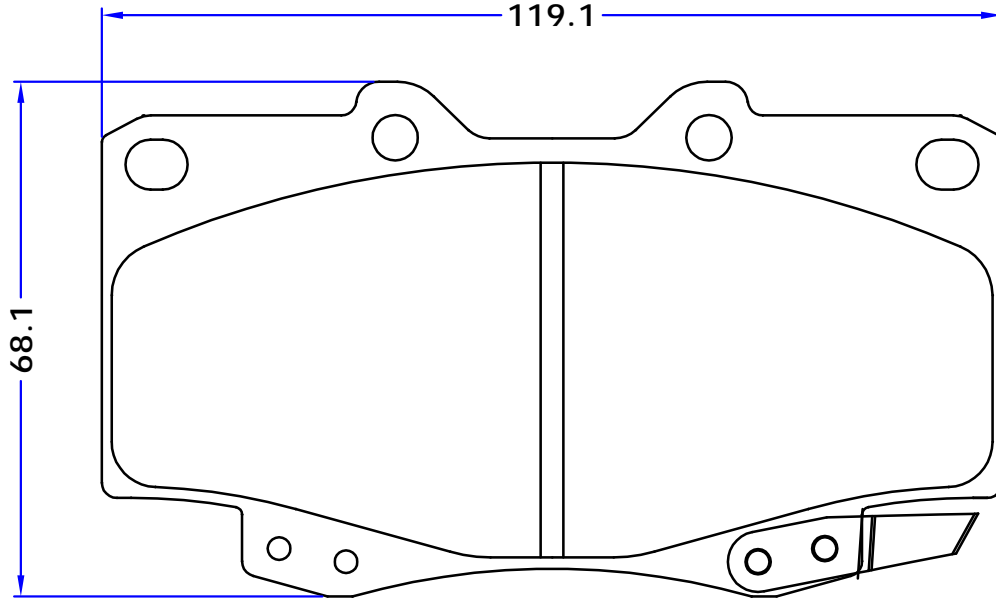

WVA No. : 21680

THK : 15 mm

TOYOTA

FORTUNER Closed Off-Road Vehicle (TGN5_, LAN5_, KUN5_, GGN5_, 06/04 -
HILUX III Pickup (TGN1_, GGN2_, GGN1_, KUN2_, KUN1_), 08/05 -
HILUX III Platform/Chassis (KUN1_, TGN3_, TGN2_, TGN1_, KUN2, 02/05 -