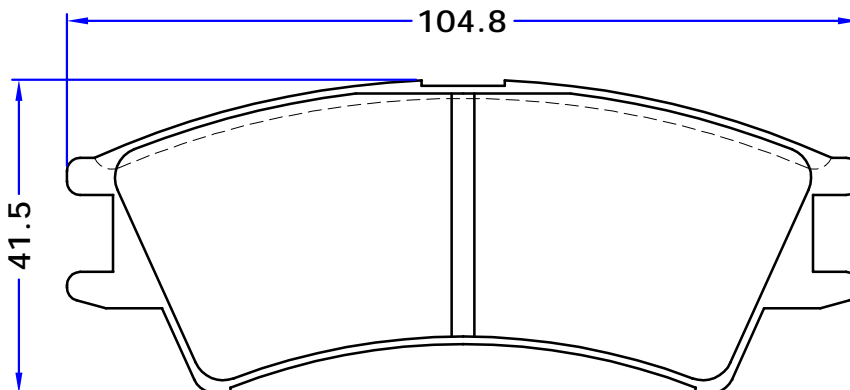

PL 23238

WVA No. : 23238

THK : 16 mm

HYUNDAI

AMICA (MX), 08/99 -
AMICA / ATOZ (MX), 02/98 -
ATOS PRIME (MX),
VISTO

MANDO

- 2 OUTER PIECES
- 1 INNER PIECE WITH RIGHT WEAR INDICATOR SPRING
- 1 INNER PIECE WITH LEFT WEAR INDICATOR SPRING