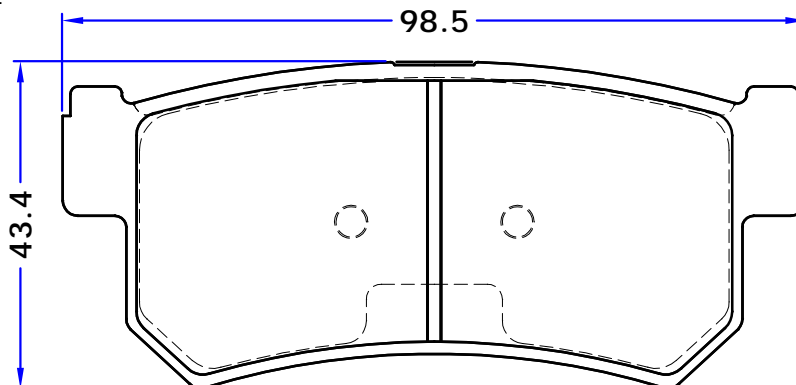

- 2 OUTER PIECES
- 1 INNER PIECE WITH RIGHT WEAR INDICATOR SPRING
- 1 INNER PIECE WITH LEFT WEAR INDICATOR SPRING

OE REF :
SSANGYONG

- 4841308050
- 4841308051
- 48413090A0
- 48413090A1