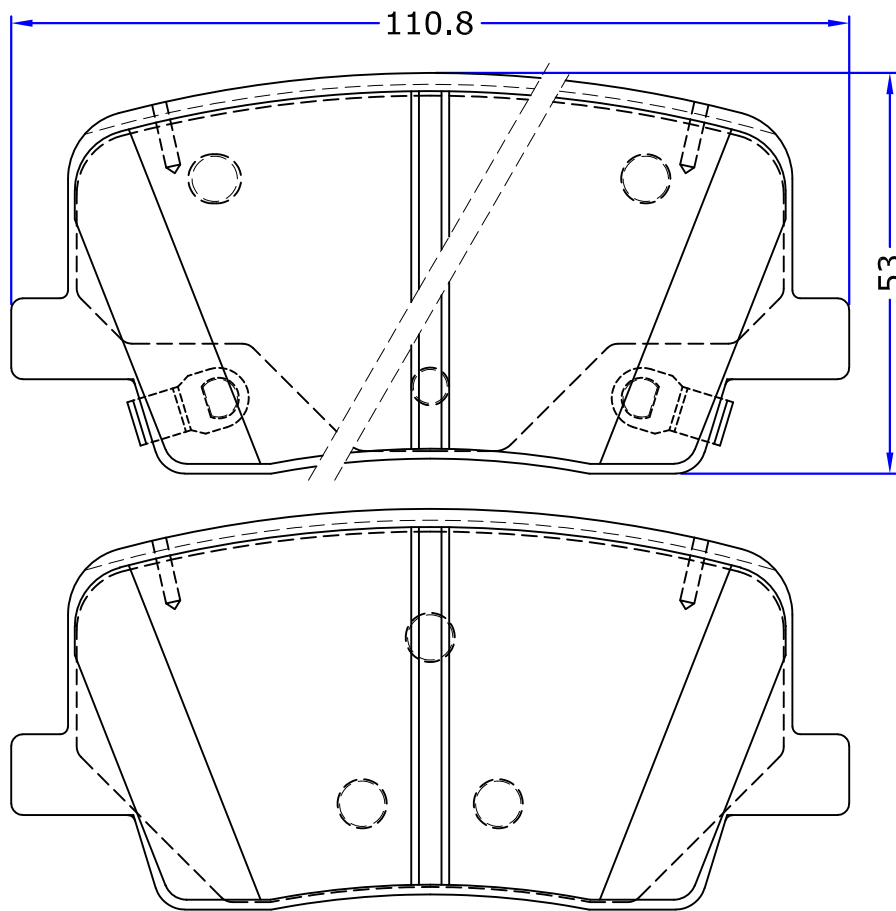

PARS LENT

BRAKE PADS

PL20782

WVA No. : 20782

THK : 15.7 mm

SSANGYONG

REXTON (Y400), 07/17 -
REXTON VAN (Y400), 07/17 -
REXTON G4

OE REF :
SSANGYONG
48413360B0
48413360D0