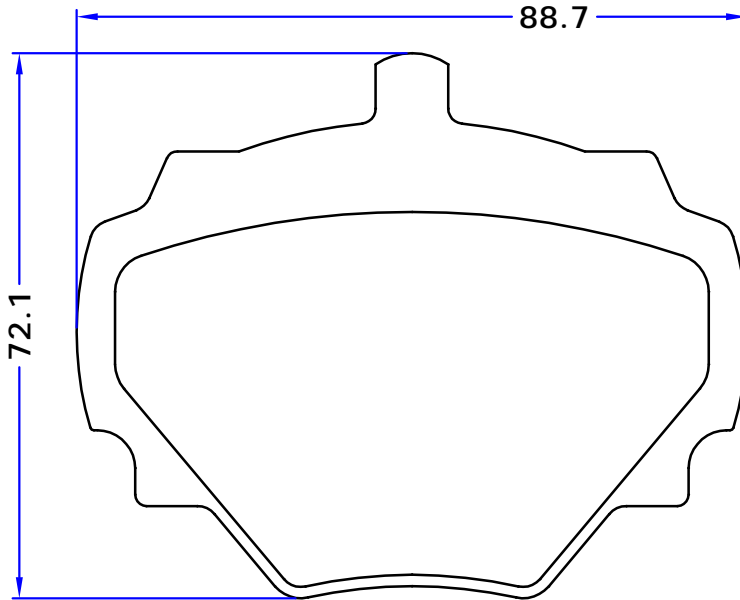

PARS LENT

BRAKE PADS

PL 20344

WVA No. : 20344

THK : 15 mm

LAND ROVER

- DEFENDER Cabrio (LD_), 09/90 -
- DEFENDER Pickup (LD_), 10/95 -
- DEFENDER Platform/Chassis (LD_), 09/90 -
- DEFENDER Station Wagon (LD_), 09/90 -
- DISCOVERY (LJ_), 10/89 - 10/98
- RANGE ROVER (AE, AN, HAA, HAB, HAM, HBM, RE, RN), 07/70 - 07/94

LOCKHEAD

**OE REF:
LAND ROVER**

- GBP266
- GBP271
- RTC3164
- SFP000270
- STC1276
- STC2953
- STC8569
- STC9147