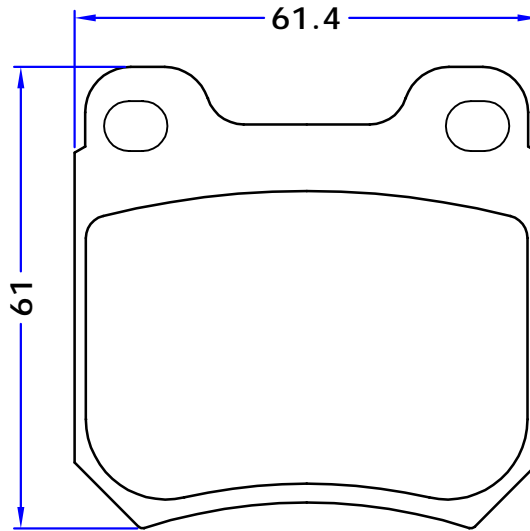

PL 21050

WVA No. :21050

THK : 15.5 mm

CADILLAC
CHEVROLET
HOLDEN
OPEL

OMEGA A (16_, 17_, 19_), 09/86 - 05/94
OMEGA A Estate (66_, 67_), 09/86 - 05/94
OMEGA B (25_, 26_, 27_), 03/94 - 07/03
OMEGA B Estate (21_, 22_, 23_), 03/94 - 07/03
SENATOR B (29_), 09/87 - 09/93
VECTRA B (36_), 09/95 - 04/02
VECTRA B Estate (31_), 11/96 - 07/03
VECTRA B Hatchback (38_), 10/95 - 07/03

SAAB

9-3 (YS3D), 02/98 - 09/02
9-3 Cabriolet (YS3D), 02/98 - 08/03
900 Mk II, 07/93 - 02/98
900 Mk II Convertible, 12/93 - 02/98
900 Mk II Coupe, 12/93 - 02/98

VAUXHALL

CARLTON Mk III, 09/86 - 03/94
CARLTON Mk III Estate, 09/86 - 03/94
OMEGA (B), 12/93 - 03/04
OMEGA (B) Estate, 12/93 - 03/04
SENATOR Mk II (B), 09/87 - 09/93
VECTRA (B), 08/95 - 03/02
VECTRA (B) Estate, 08/95 - 03/02
VECTRA (B) Hatchback, 08/95 - 10/01