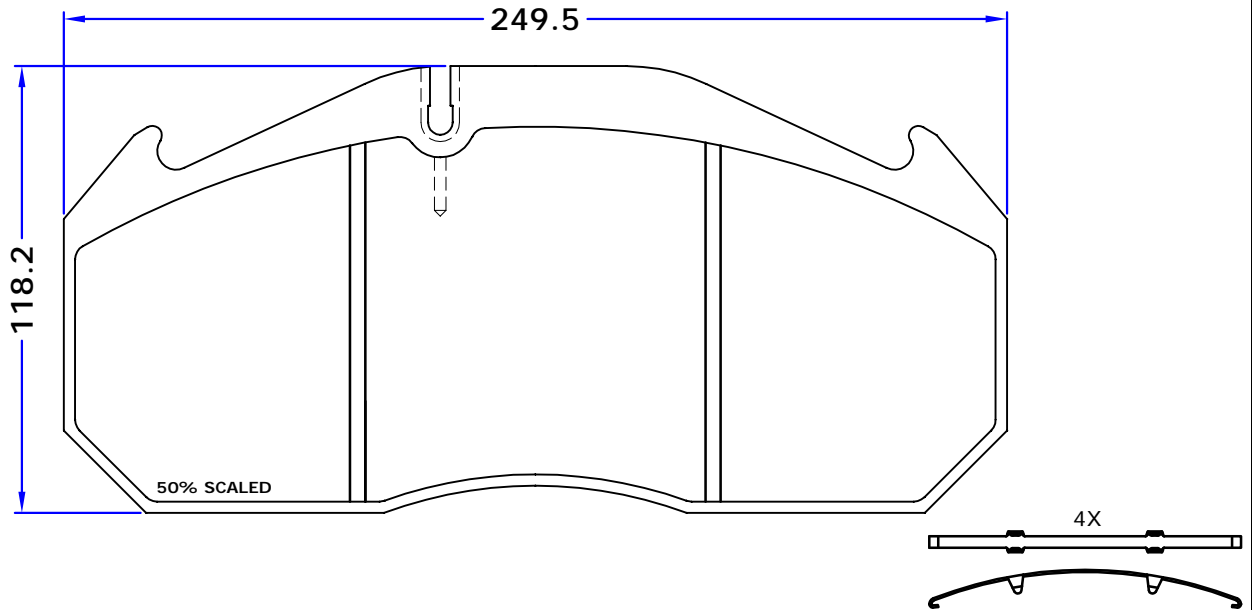

PARS LENT

BRAKE PADS

PL 29083

WVA No. : 29083 & 29030 & 29113

THK : 28 mm

ARVIN MERITOR (Atlantis - Series)

MERCEDES-BENZ (O 340, 01/91 - 06/95, O 404, 09/91 - 10/99, INTEGRO (O 550), TOURISMO (O 350), 09/94 -)