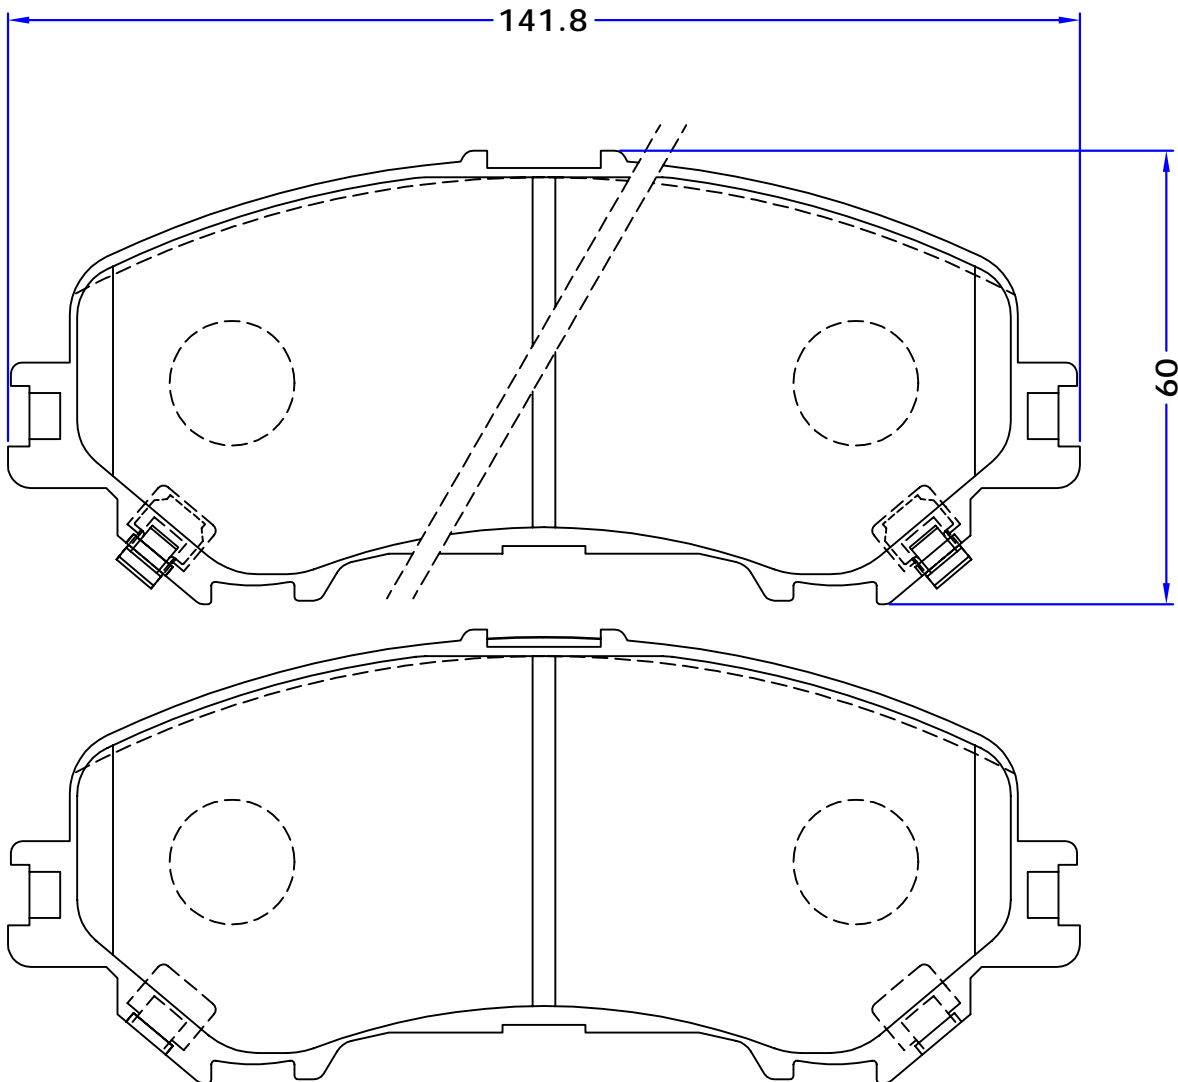

PARS LENT

BRAKE PADS

PL 22065

WVA No. : 22065

THK : 16.7 mm

NISSAN
ROGUE (T32_), 10/13 -
X TRAIL
RENAULT

SET : 2 INNER PIECES WITH WEAR INDICATOR SPRING
2 OUTER PIECES

OE REF :
NISSAN
D10604CA0A
RENAULT
410601596R