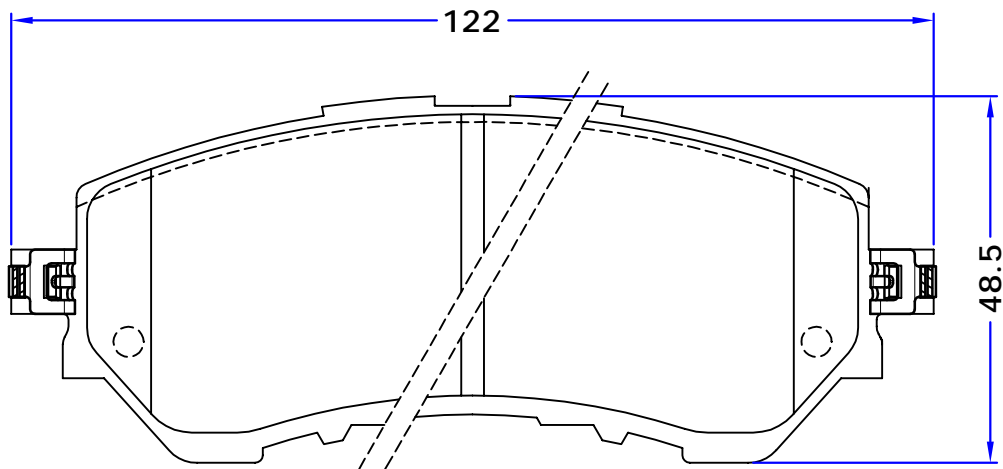

PARS LENT

BRAKE PADS

PL 25823

WVA No. : 25823

THK : 16.8 mm

TOYOTA

VIOS/YARIS Saloon (_P15_), 05/13 -

AKEBONO

SET : 2 INNER PIECES
2 OUTER PIECES

OE REF :
044650D150
044650D160