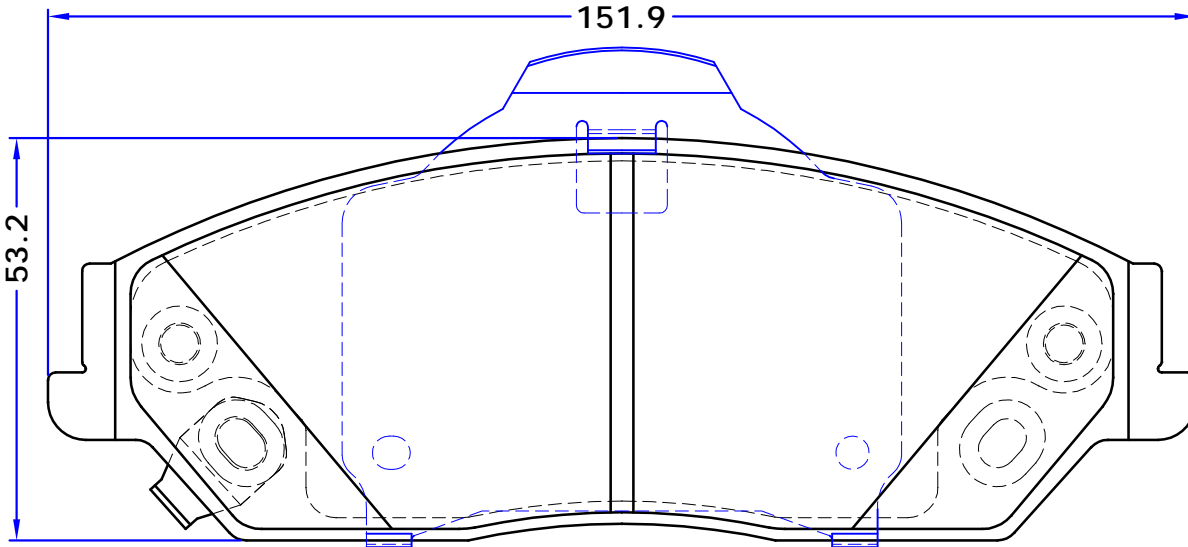

PL 80136

WVA No. : 25610

THK : 18.1 mm

TOYOTA

AVALON Saloon (_X1_), 03/95 - 05/05

AURION

CAMRY Saloon (_V3_), 08/01 - 11/06

CAMRY Saloon (_V4_), 01/06 - 09/11

GEELY (EX7)

- 2 PIECES WITHOUT RIGHT WEAR INDICATOR SPRING
- 1 PIECE WITH RIGHT WEAR INDICATOR SPRING
- 1 PIECE WITH LEFT WEAR INDICATOR SPRING

OE REF:
TOYOTA
0446506090
GEELY
101402005959

PL 80137

WVA No. : 25599

THK : 16 mm

TOYOTA

AURION (GSV4_, ACV4_),

CAMRY Saloon (XV5_)

CAMRY Saloon (_V3_), 08/01 - 11/06

CAMRY Saloon (_V4_), 01/06 - 09/11

CAMRY Saloon (_V5_), 09/11 -