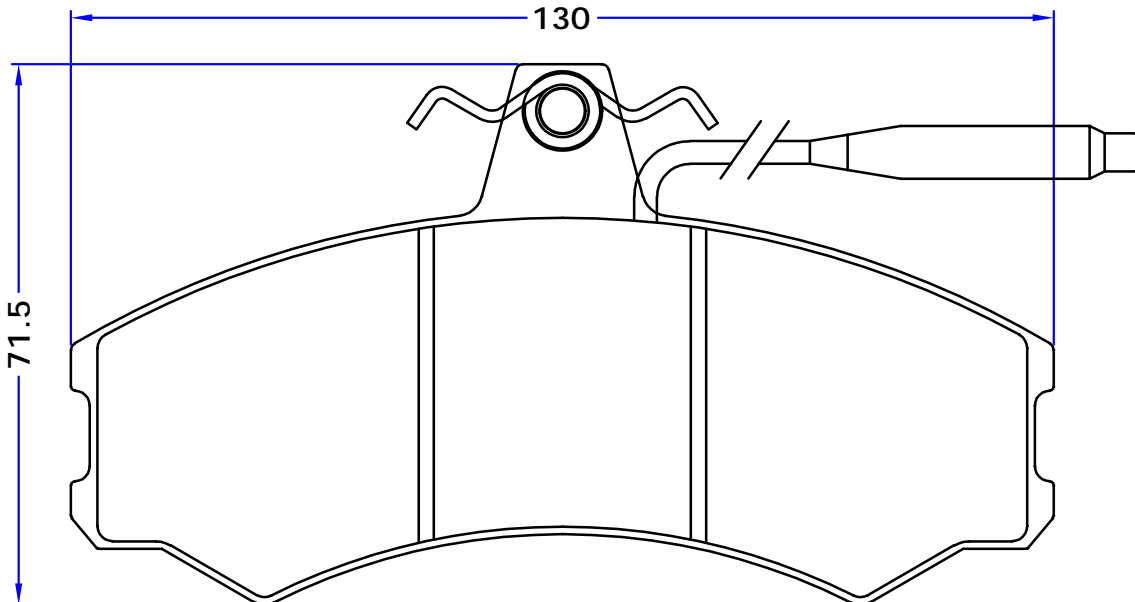

PL 20741

WVA No. : 20741

THK : 19 mm

ALFA ROMEO

AR 6 Box (280_), 04/85 - 12/89

AR 6 Bus (280_), 04/85 - 12/89

AUVERLAND

A3 Closed Off-Road Vehicle, 07/87 - 12/11

A3 Open Off-Road Vehicle, 07/87 - 12/11

CITROËN

C25 Box (280_, 290_), 07/81 - 03/94

C25 Bus (280_, 290_), 07/81 - 02/94

C25 Platform/Chassis (280_, 290_), 07/81 - 03/94

FIAT

DUCATO Box (280_), 01/82 - 09/90

DUCATO Box (290_), 03/89 - 05/94

DUCATO Panorama (280_), 07/82 - 08/90

DUCATO Panorama (290_), 01/90 - 05/94

DUCATO Platform/Chassis (280_), 07/82 - 08/90

DUCATO Platform/Chassis (290_), 03/89 - 05/94

TALENTO Box (290_), 03/89 - 03/94

TALENTO Bus (290_), 03/89 - 03/94

TALENTO Platform/Chassis (290_), 03/89 - 03/94

MULTICAR

M25, 01/78 - 12/92

MULTICAR

M25, 01/78 - 12/92

PEUGEOT

J5 Box (280L), 09/81 - 09/90

J5 Box (290L), 09/90 - 03/94

J5 Bus (280P), 09/81 - 09/90

J5 Bus (290P), 09/90 - 02/94

J5 Platform/Chassis (280L), 09/81 - 09/90

J5 Platform/Chassis (290L), 09/90 - 02/94

TALBOT

EXPRESS 1000 -1500 Bus, 07/82 - 10/94

EXPRESS 1000 -1500 Platform/Chassis, 07/82 - 10/94

EXPRESS 1000 -1800 Box, 07/81 - 10/94

LUCAS

F

OE REF :

ALFA ROMEO

9938205

CITROËN

1611458680

424833

425028

425054

425106

4254A4

95615159

95624970

95667764

ZF09937786

ZF09938205

FIAT

71770950

9939028

9940092

9940999

9941207

9945070

994999

PEUGEOT

1611458680

424833

425028

425054

425106

95615159

95624970

95667764

ZF09937786

ZF09938205

2 PIECE WITH WEAR INDICATOR WIRE
2 PIECES WITHOUT WEAR INDICATOR WIRE