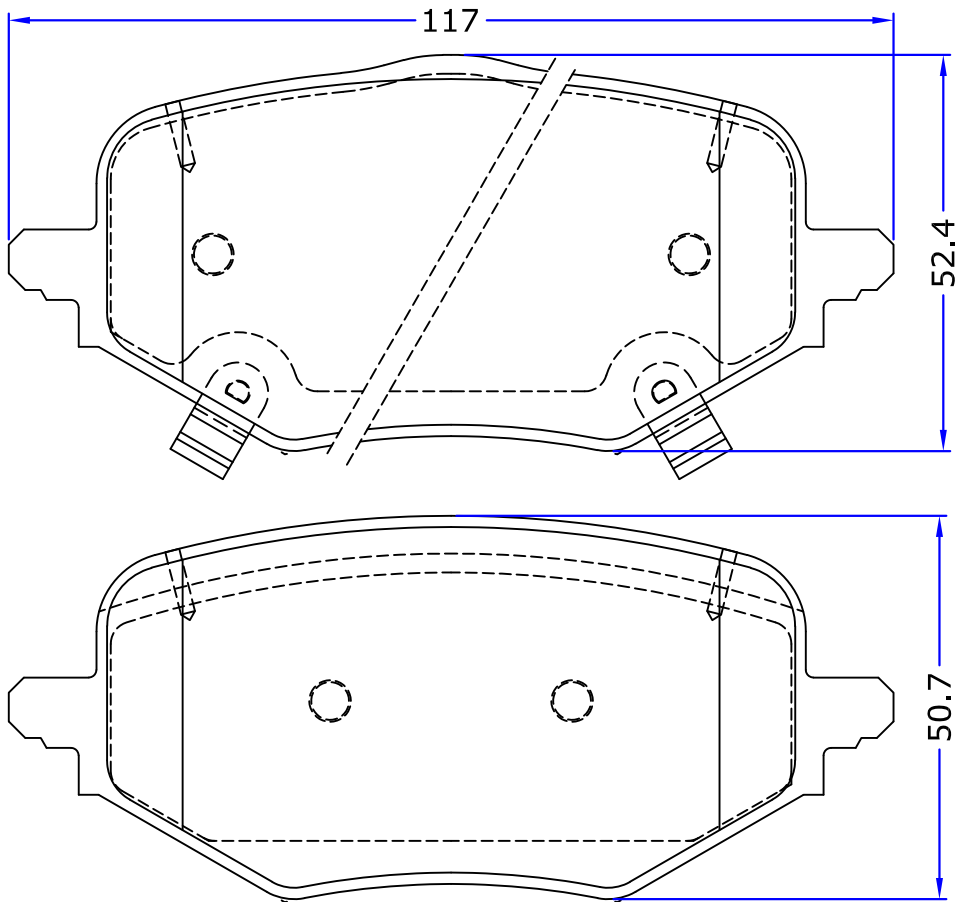

PARS LENT

BRAKE PADS

PL80197

WVA No. : 80197

THK : 17.6 mm

DONG FENG (BAHMAN MOTOR)
DIGNITY

SET : 2 INNER PIECE WITH WEAR INDICATOR SPRINGS
2 OUTER PIECES