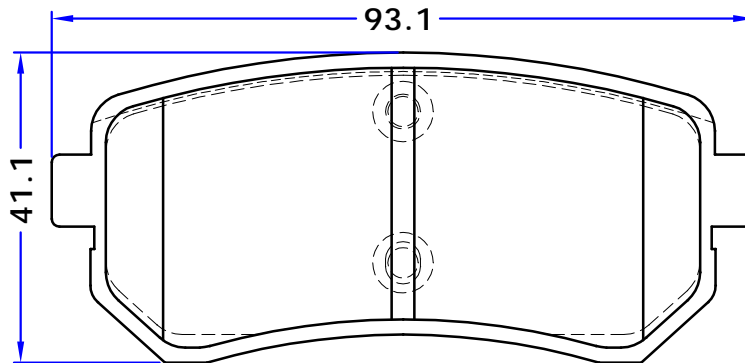

PARS LENT

BRAKE PADS

PL 24320

WVA No. : 24320

THK : 15.7 mm

DODGE

ATTITUDE, 01/06 - 12/11

HYUNDAI

ACCENT II Saloon (LC), 09/99 - 12/06

ACCENT III (MC), 11/05 - 11/10

ACCENT III Saloon (MC), 11/05 - 11/10

ACCENT IV Saloon (RB), 08/10 -

ELANTRA (FD), 10/07 - 11/11

i30 (FD), 10/07 - 11/11

i30 CW (FD), 10/07 - 06/12

i30 (GD), 11/11 -

i30 Coupe, 05/13 -

SONATA YF

TUCSON 2014

IX55

HYUNDAI (BEIJING)

ACCENT, 02/06 -

i30 Hatchback, 07/09 -

YUE DONG, 04/08 -

KIA

CEE'D Hatchback (ED), 12/06 - 12/12

CEE'D SW (ED), 09/07 - 12/12

PRIDE (DA), 01/90 -

PRO CEE'D (ED), 02/08 - 02/13

RIO II (JB), 03/05 -

RIO II Saloon (JB), 03/05 -

RIO III Saloon (UB), 09/10 -

SPORTAGE (JE_, KM_), 09/04 -

KIA (DYK)

FORTE, 06/09 -

RIO, 01/07 -

2 OUTER PIECES

1 INNER PIECE WITH RIGHT WEAR INDICATOR SPRING

1 INNER PIECE WITH LEFT WEAR INDICATOR SPRING

MANDO

OE REF :

HYUNDAI

583021GA00

S583021GA00

KIA

583020ZA00

583021HA00