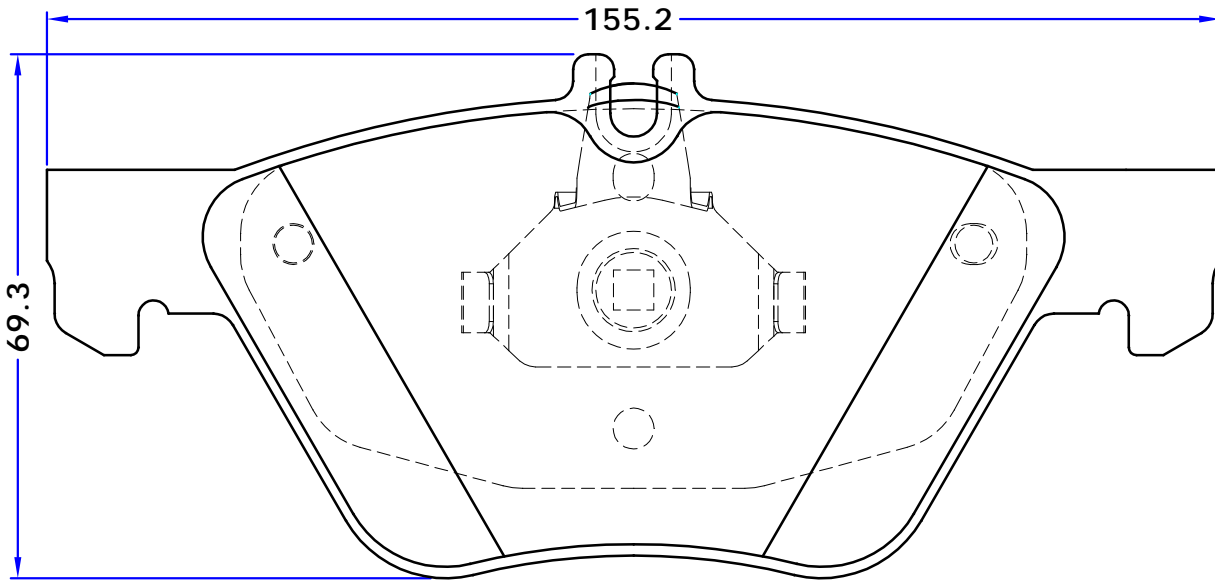

PARS LENT

BRAKE PADS

PL 21670

WVA No. : 21670

THK : 20.3 mm

CHRYSLER

CROSSFIRE, 07/03 -
CROSSFIRE Roadster, 05/04 -

MERCEDES-BENZ

CLK (C208), 06/97 - 07/02
CLK Convertible (A208), 03/98 - 03/02
E-CLASS (W210), 06/95 - 03/02
E-CLASS Estate (S210), 06/96 - 03/03
S-CLASS (W220), 10/98 - 08/05
Saloon (W124), 12/84 - 06/93
SLK (R170), 04/96 - 04/04

TEVES

OE REF:
CHRYSLER
00K05139218AB
5114555AA
5139218AA
MERCEDES-BENZ
0024204520
0024205020
0034202920
0034208320
0044200320
A0024204520
A0024205020
A0034202920
A0034208320
A0044200320

2 OUTER PIECES
2 INNER PIECES