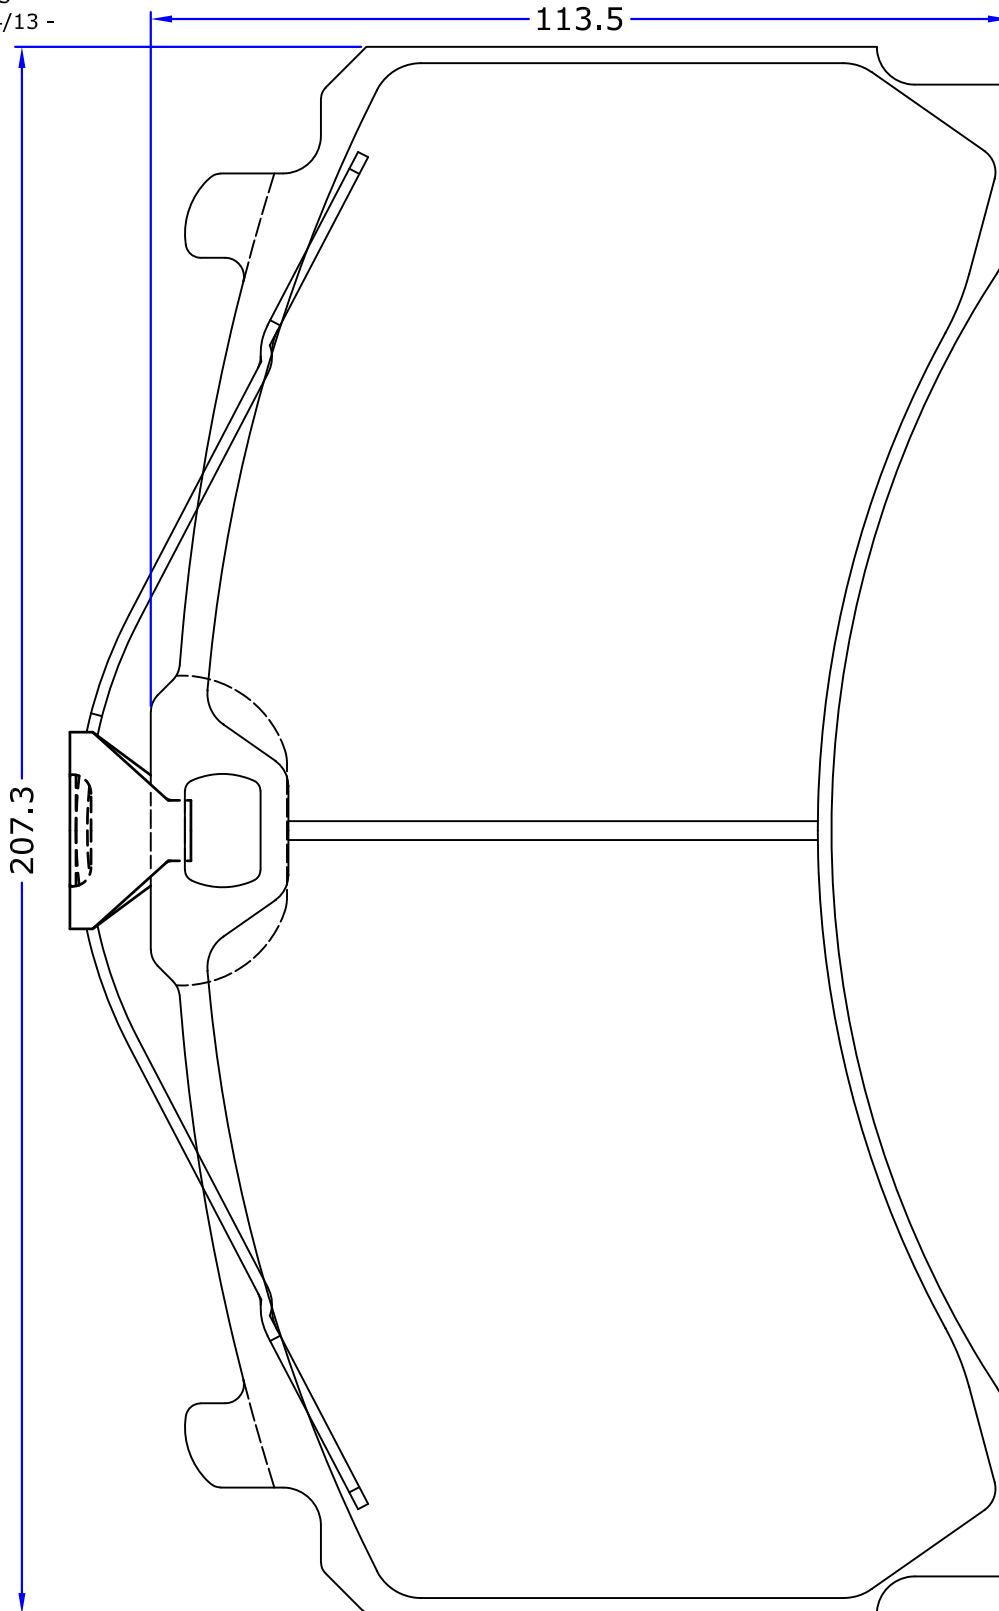

PARS LENT

BRAKE PADS

PL 29244

WVA No. : 29244

THK : 30 mm

MERCEDES-BENZ

ACTROS MP4 / MP5, 07/11 -
ANTOS, 07/12 -
AROCS, 01/13 -
ECONIC 2, 04/13 -

2 INNER PIECES WITH CALIPER SPRING AND RETAINER
2 OUTER PIECES WITH CALIPER SPRING AND RETAINER

**OE REF :
MERCEDES-BENZ**
0064201520
0064205320
A0064201520
A0064205320