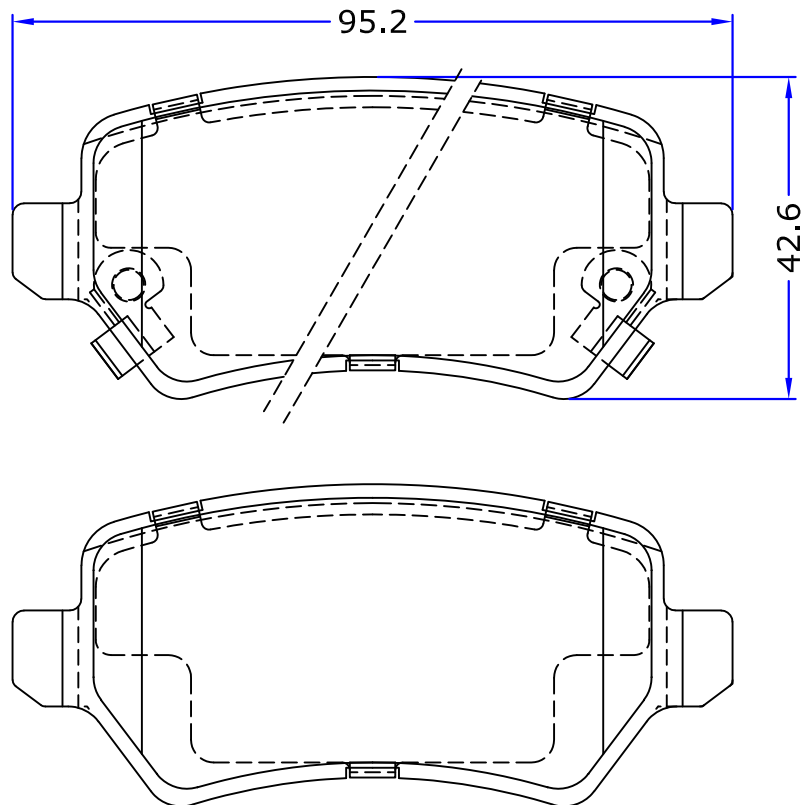

SATURN

- ASTRA, 09/03 - 12/09

SUBARU

- TRAVIQ, 08/00 - 08/05

VAUXHALL

- ASTRA Mk IV (G) Convertible (T98), 03/01 - 10/05
- ASTRA Mk IV (G) Coupe (T98), 03/00 - 08/05
- ASTRA Mk IV (G) Estate (T98), 02/98 - 05/05
- ASTRA Mk IV (G) Hatchback (T98), 02/98 - 05/05
- ASTRA Mk IV (G) Saloon (T98), 02/98 - 05/05
- ASTRAVAN Mk IV (G) (T98), 08/98 - 08/06
- COMBO Mk II (C) Box Body/Estate (F25), 09/01 - 02/12
- COMBO TOUR Mk II (C) (F25), 09/01 - 02/12
- CORSA Mk II (C) (X01), 08/00 - 10/06
- MERIVA Mk I (A) (X03), 01/03 - 06/10
- ZAFIRA Mk I (A) (T98), 11/98 - 08/05

1. SET : 1 INNER PIECE WITH RIGHT WEAR INDICATOR SPRING
   1 INNER PIECE WITH LEFT WEAR INDICATOR SPRING
   2 OUTER PIECES

**OE REF :
GENERAL MOTORS**

- 93169143
- 93170602
- 93176118

KIA

- 583021PA30

OPEL

- 1605086
- 1605122
- 1605233
- 1605625
- 1605967
- 93188727
- 93190577

SATURN

- 93193613

VAUXHALL

- 1605233
- 93190577