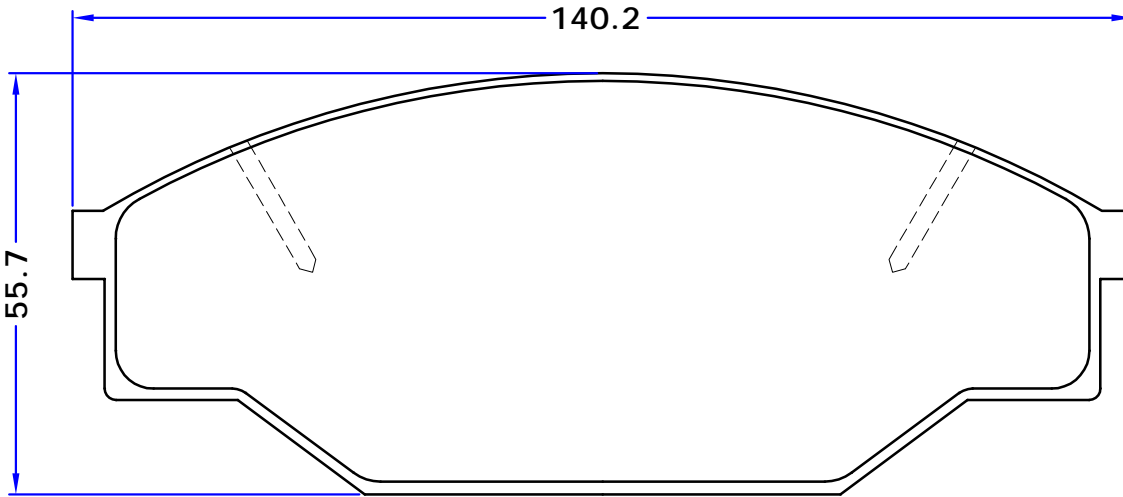

PARS LENT

BRAKE PADS

PL 21158

WVA No. : 21158

THK : 15.6 mm

TOYOTA

DYNA 100 Platform/Chassis (YH_), 08/85 - 04/95
HIACE I Box (RH1_, LH3_, RH3_, RH2_, LH2_, LH1_), 02/77 - 03/83
HIACE II Box (LH5_, YH7_, LH7_, LH6_, YH6_, YH5_), 03/83 - 11/89
HIACE II Wagon (LH7_, LH5_, LH6_, YH7_, YH6_, YH5_), 03/83 - 11/89

AKEBONO

**OE REF:
TOYOTA**

- 0446526010
- 0446526060
- 0446526080
- 0446526100
- 0446526210
- 0446526230
- 0446526280
- 0446526330
- 0446535010
- 0446535020
- 0446535320
- 04465YZZAJ
- 0449126040
- 0449126041
- 0449126070
- 0449126071
- 0449126072
- 0449126150
- 0449126151
- 0449126152
- 0449126191
- 0449132341
- 0449135061
- 0449135063
- 0449135200

4 PIECES

PL .....

WVA No. : .....

THK : ... mm