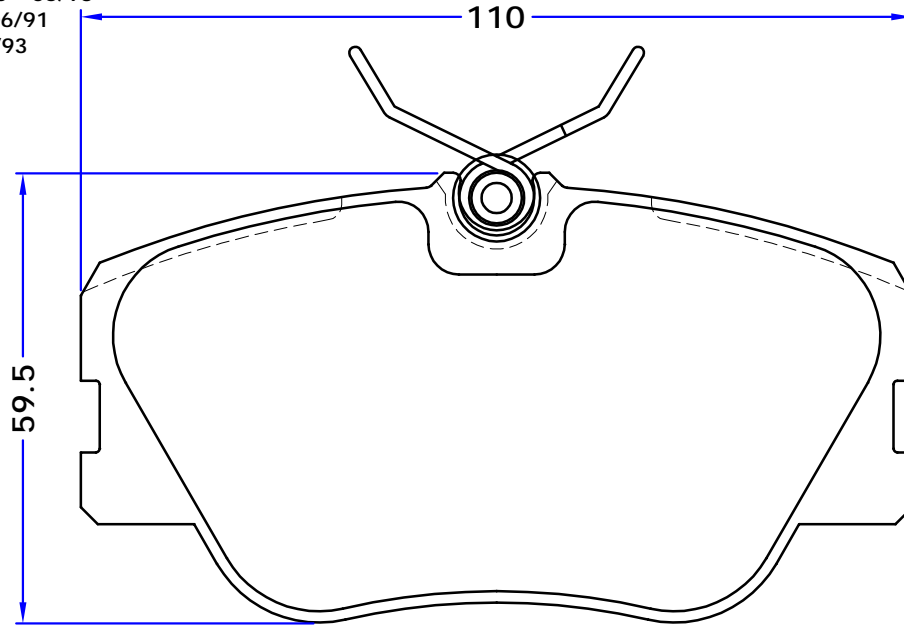

PARS LENT

BRAKE PADS

PL 20941

WVA No. : 20941

THK : 19.3 mm

MERCEDES-BENZ

- 190 (W201), 10/82 - 08/93
- COUPE (C124), 03/87 - 05/93
- E-CLASS (W124), 06/93 - 06/95
- E-CLASS Convertible (A124), 05/93 - 03/98
- E-CLASS Coupe (C124), 06/93 - 06/97
- E-CLASS Estate (S124), 06/93 - 06/96
- KOMBI Estate (S124), 09/85 - 06/93
- S-CLASS (W126), 10/79 - 06/91
- Saloon (W124), 12/84 - 06/93

LUCAS

4 PIECES

OE REF:

MERCEDES-BENZ

- 0004200720
- 0004209920
- 00042099200005
- 0014200720
- 0014201220
- 001420122005
- 0024202320
- 0054204420
- A0004200720
- A0004209920
- A00042099200005
- A0014200720
- A0014201220
- A001420122005
- A0024202320
- A0054204420

PL .....

WVA No. : .....

THK : .....