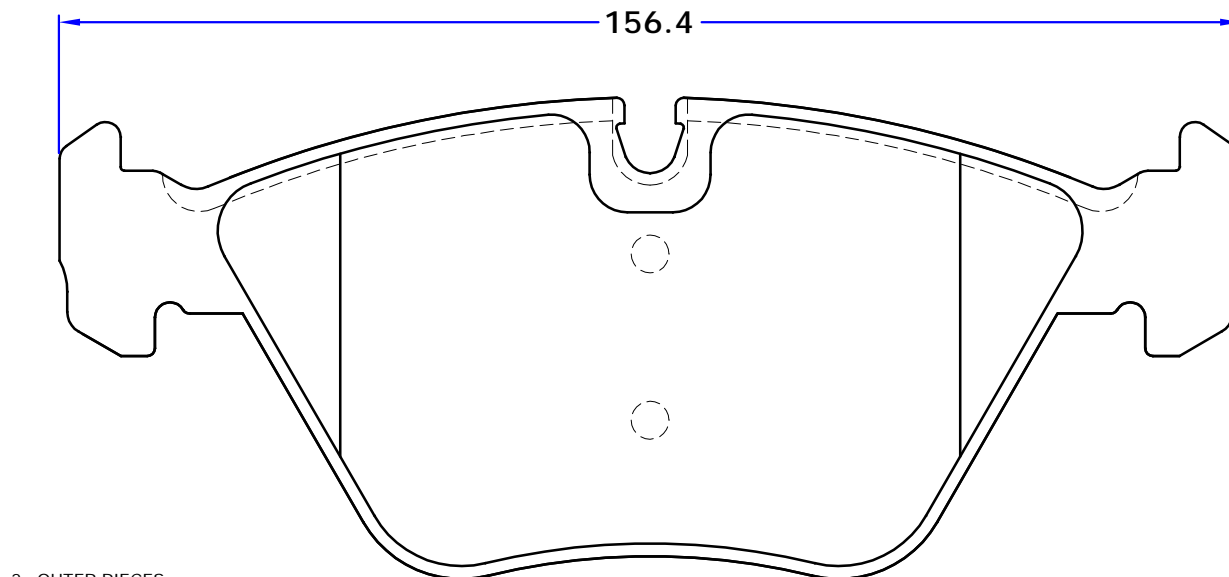

MG

- MG X-POWER, 01/03 -
- MG ZT, 06/01 -
- MG ZT- T, 10/01 -

ROVER

- 75 (RJ), 02/99 -
- 75 Tourer (RJ), 08/01 -

WIEMANN

- MF3 Roadster, 01/96 -

TEVES

2 OUTER PIECES
2 INNER PIECES