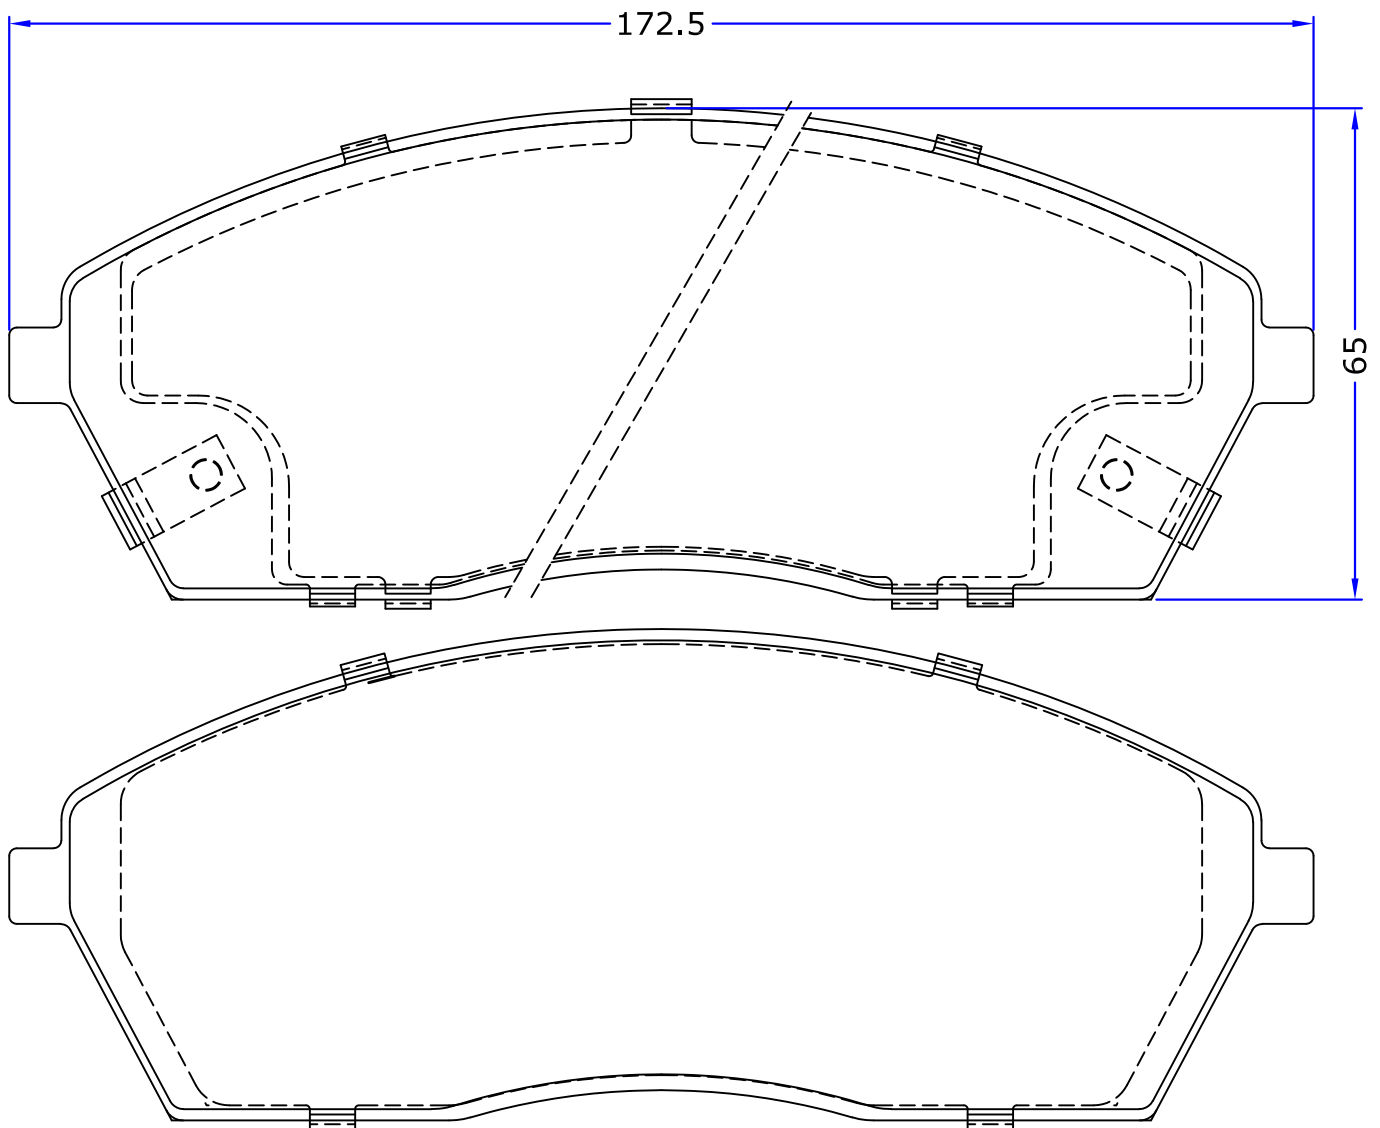

PARS LENT

BRAKE PADS

PL 80201

WVA No. : .....

THK : 21 mm

JAC(ARYAN DIESEL) (SUNRAY)

SET : 2 INNER PIECES WITH WEAR INDICATOR SPRING
2 OUTER PIECES