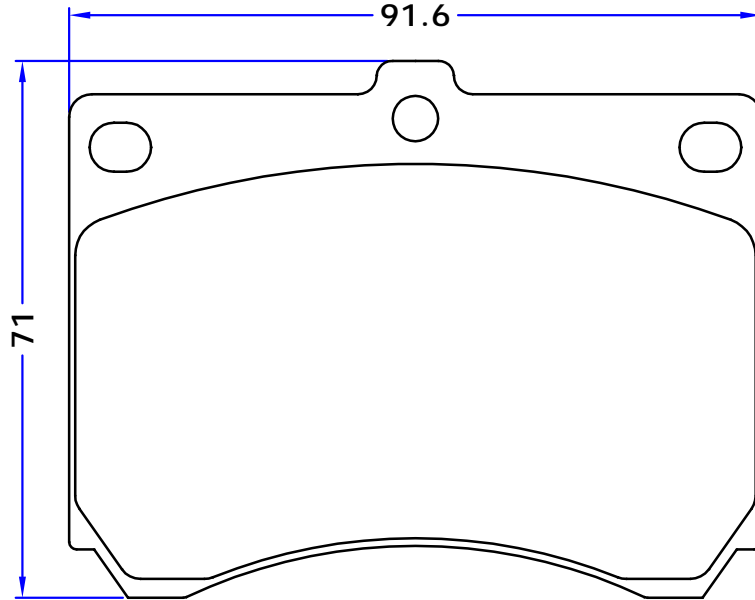

2 OUTER PIECES
2 INNER PIECES

PL 21539

WVA No. : 21539

THK : 15 mm

**EUNOS
MAZDA**

- 323 C Mk IV (BG), 06/89 - 10/94
- 323 C Mk V (BA), 08/94 - 09/98
- 323 F Mk IV (BG), 06/89 - 10/94
- 323 F Mk V (BA), 07/94 - 09/98
- 323 P Mk V (BA), 10/96 - 09/98
- 323 S Mk IV (BG), 06/89 - 10/94
- 323 S Mk V (BA), 05/94 - 09/98
- MX-3 (EC), 07/91 - 10/97