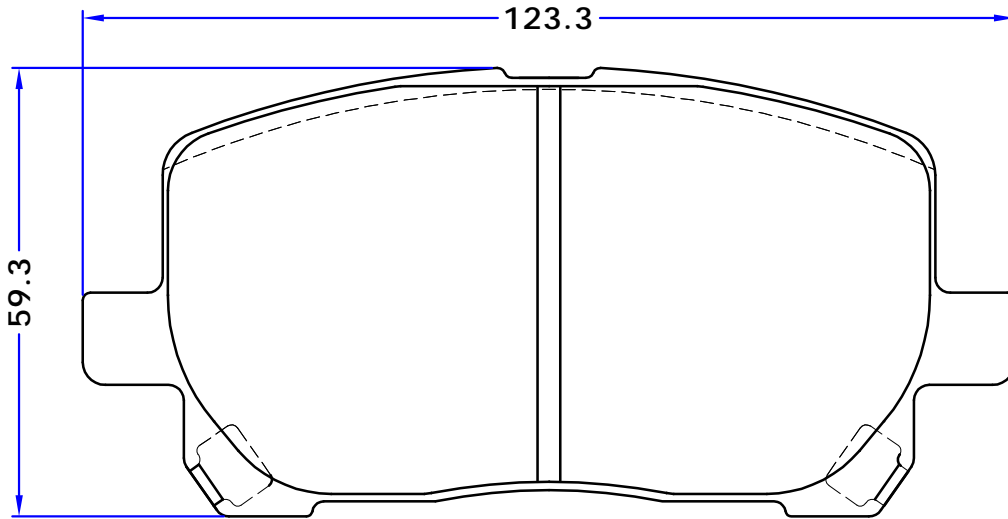

PARS LENT

BRAKE PADS

PL 23836

WVA No. : 23836

THK : 16.7 mm

TOYOTA

AVENSIS VERSO (_M2_), 08/01 - 11/09
COROLLA Saloon (_E12_), 03/01 - 03/08
MATRIX (_E13_), 09/01 - 12/07

NISSHINBO

OE Ref:
TOYOTA

0446502070
0446502080
0446544050
0446544060
0446544090
0446544100
04465YZZCT

4 PIECES