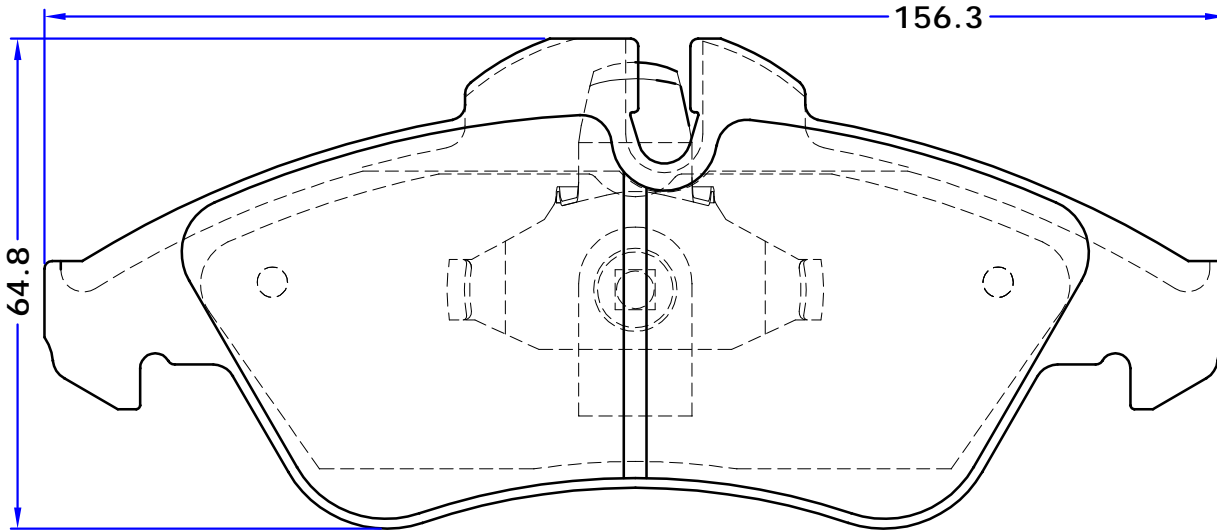

PARS LENT

BRAKE PADS

PL 23990

WVA No. : 23990

THK : 20.5 mm

MERCEDES-BENZ

SPRINTER 2-t Box (901, 902), 01/95 - 05/06
SPRINTER 2-t Bus (901, 902), 01/95 - 05/06
SPRINTER 2-t Platform/Chassis (901, 902), 01/95 - 05/06
SPRINTER 3-t Box (903), 01/95 - 05/06
SPRINTER 3-t Bus (903), 01/95 - 05/06
SPRINTER 3-t Platform/Chassis (903), 01/95 - 05/06
V-CLASS (638/2), 02/96 - 07/03
VITO / MIXTO Box (W639), 09/03 -
VITO Box (638), 03/97 - 07/03

FREIGHTLINER

SPRINTER 2500 Cab & Chassis, 09/04 - 12/06,
SPRINTER 2500 Standard Cargo Van, 09/01 - 12/06
SPRINTER 2500 Standard Passenger Van, 09/01 - 12/06,
SPRINTER 3500 Cab & Chassis, 09/04 - 12/06
SPRINTER 3500 Standard Passenger Van, 09/04 - 12/05)

VOLKSWAGEN

LT Mk II Box (2DA, 2DD, 2DH), 04/96 - 07/06
LT Mk II Bus (2DB, 2DE, 2DK), 04/96 - 07/06
LT Mk II Platform/Chassis (2DC, 2DF, 2DG, 2DL, 2DM), 04/96 - 07/06

TEVES

OE REF:

- **AUDI**
- 2D0698151
- 2D0698151C
- **MERCEDES-BENZ**
- 0024203920
- 0024209920
- 0044205520
- 0084204220
- 9014210410
- 9014210510
- 9014210610
- A0024203920
- A0024209920
- A0044205520
- A0084204220
- A9014210410
- A9014210510
- A9014210610
- **SEAT**
- 2D0698151
- 2D0698151C
- 2D0698151
- 2D0698151C
- **VOLKSWAGEN**
- 2D0698151
- 2D0698151C

2 PIECES WITH PISTON SPRING
2 PIECES WITHOUT PISTON SPRING

PL 24007

WVA No. : 24007

THK : 20.2 mm