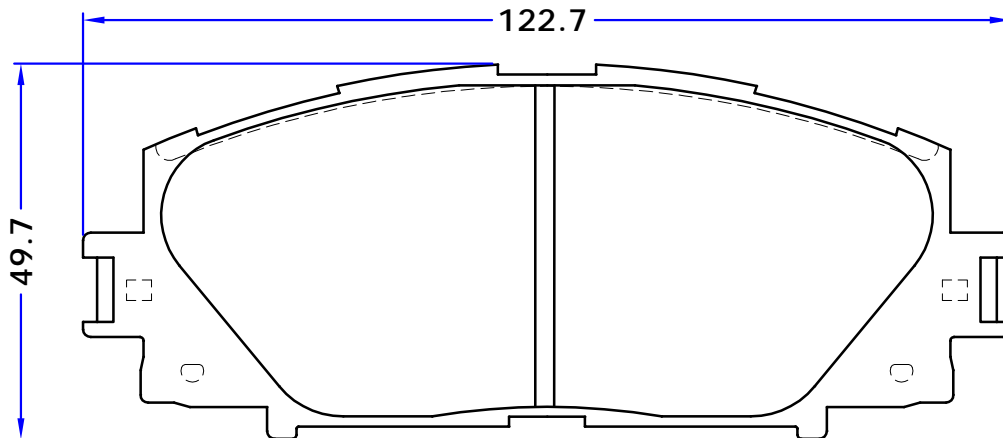

PL 24347

WVA No. : 24347

THK : 18.6 mm

BRILLIANCE
H220
DAI HATSU
CHARADE, 05/11 -
GREAT WALL
VOLEEX C30
TOYOTA
BELTA Saloon (_P9_), 08/07 -
COROLLA Saloon (_E15_), 10/06 -
YARIS (_P9_), 01/05 -
YARIS (_P13_), 12/10 -
SAIPA
BRILLIANCE (H220)