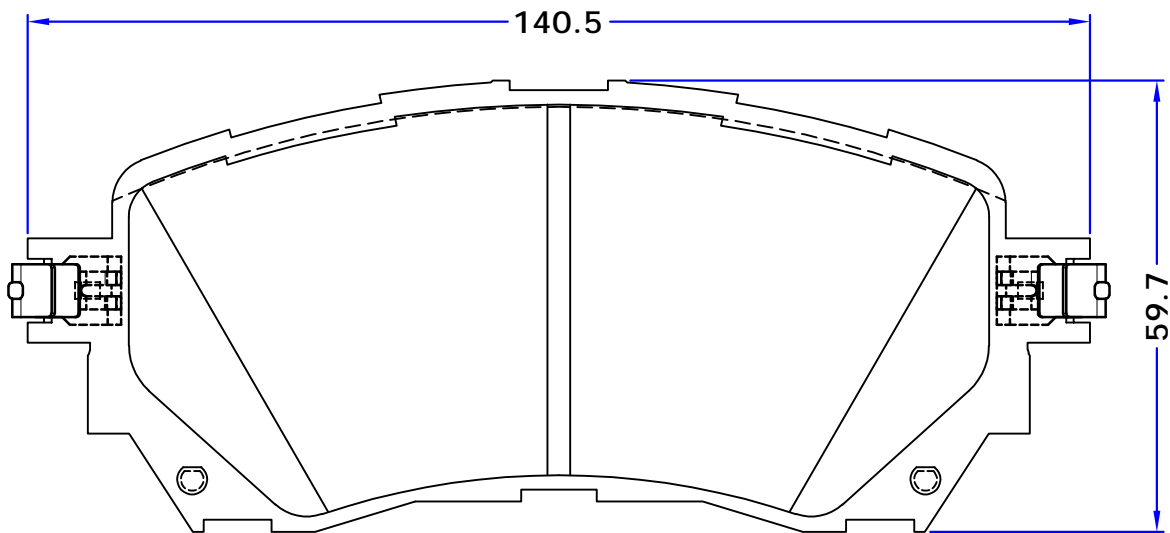

PL 25725

WVA No. : 25725

THK : 14.8 mm

MAZDA

6 Saloon (GJ, GL), 12/12 -

OE REF :
MAZDA
G4YA3328Z
G4YA3328ZA
GBYT3328Z
GHY13328Z
GHY93328Z
GHY93328ZA
GHY93328ZB
GHY93328ZC
GMY53328Z

SET : 4 PIECES WITH WEAR INDICATOR SPRING