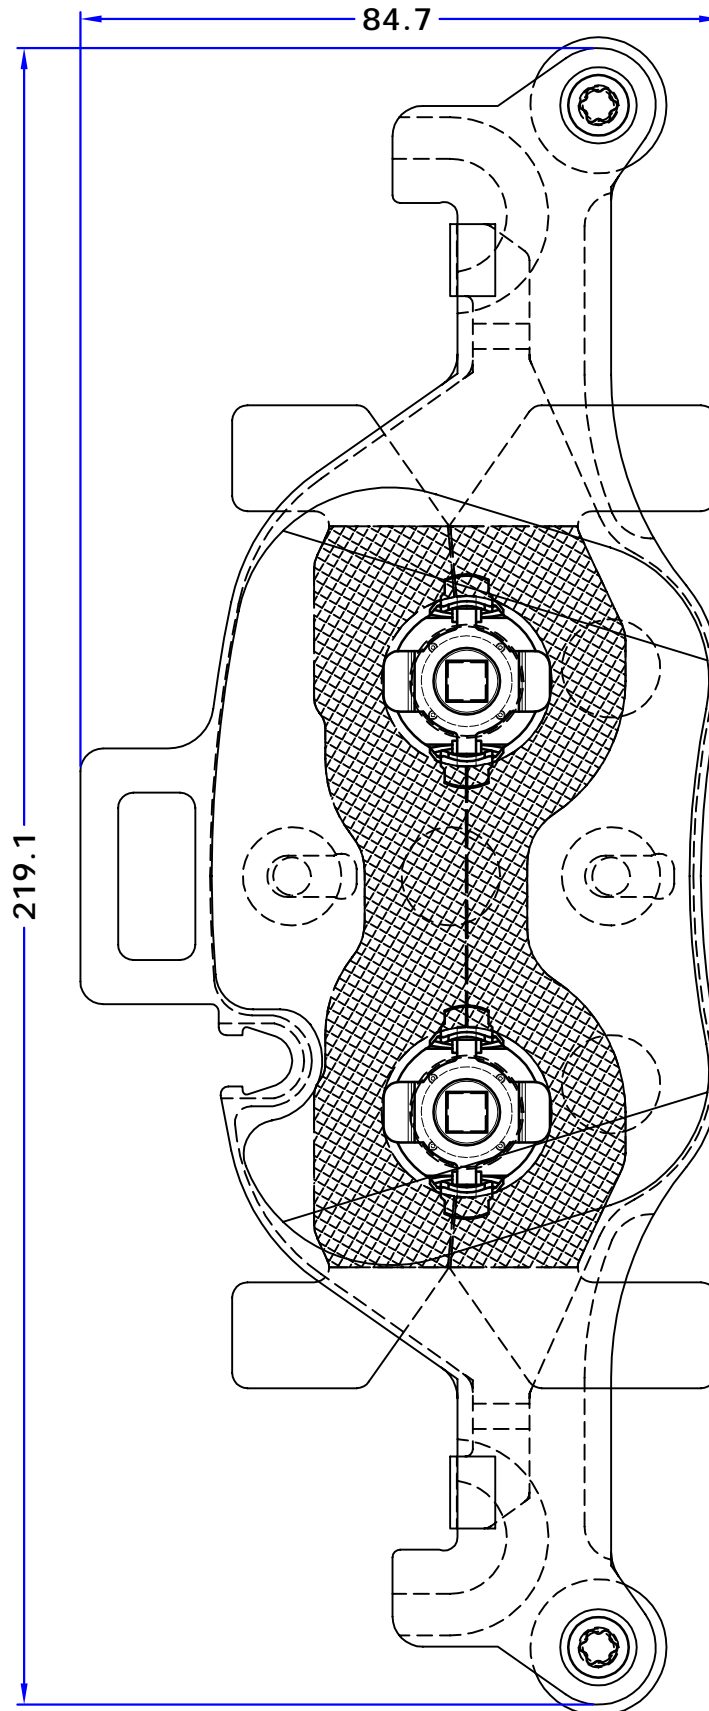

PARS LENT

BRAKE PADS

PL 25900

WVA No. : 25900

THK : 18.8 mm

BMW

- 3 (G20), 11/18 -
- 5 (G30, F90), 09/16 -
- 7 (G11, G12), 10/14 -
- X3 (G01, F97), 10/17 -
- X4 (G02, F98), 04/18 -
- X5 (G05), 11/18 -
- X6 (G06), 08/19 -

SET : 2 INNER PIECES WITH CALIPER LOCATOR SPRING & INNER SHIM
2 OUTER PIECES WITH CALIPER LOCATOR SPRING & OUTER SHIM

OE REF :
BMW
34116875396
34116883469
34116883470