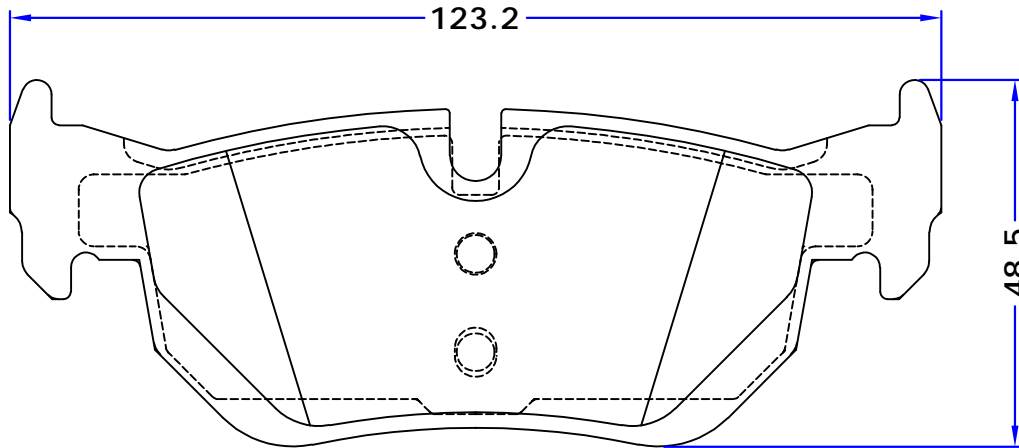

BMW (BRILLIANCE)

- 3 SERIES (E90), 10/04 - 09/12
- 3 SERIES (F30, F35), 07/12 -
- 3 SERIES (G28, G20), 05/19 -
- X1 (E84), 03/12 -

ZINORO

- 1E, 12/14 -

TEVES

SET: 2 INNER PIECES WITH PISTON LOCATOR SPRING
2 OUTER PIECES