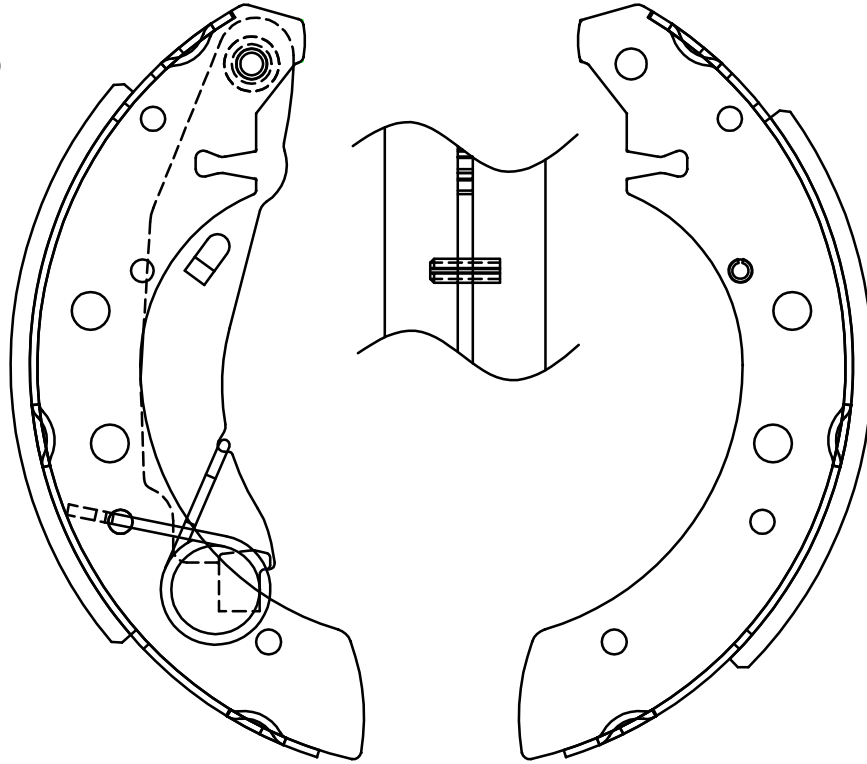

Ø 228.6 x w 42.5 mm

PEUGEOT (405)
IRAN KHODRO
(PEUGEOT 405,SAMAND)

2 PIECES WITH SPRING PIN
1 PIECE WITH RIGHT PARKING BRAKE ARM AND RIGHT ARM HOLDER SPRING
1 PIECE WITH LEFT PARKING BRAKE ARM AND LEFT ARM HOLDER SPRING