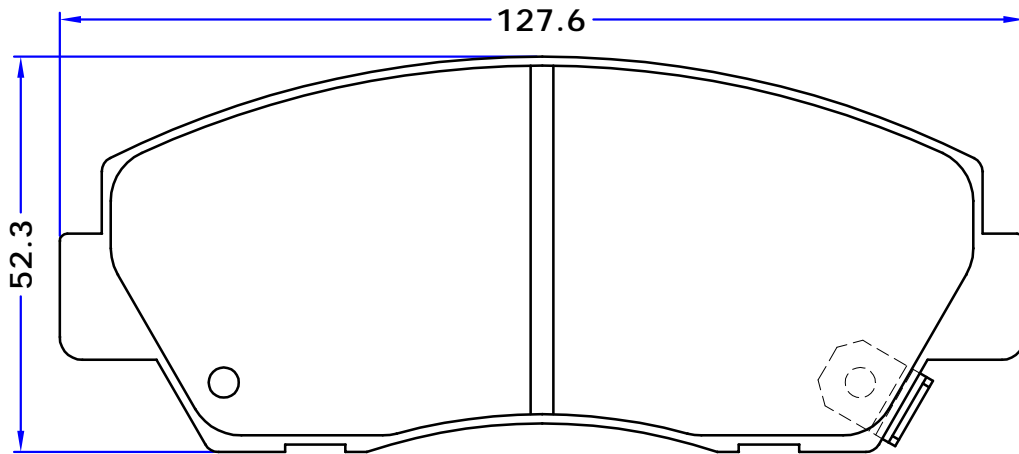

PARS LENT

BRAKE PADS

PL 21316

WVA No. : 21315, 21316

THK : 15.2 mm

MAZDA

B-SERIE (UF), 01/85 - 06/99

B-SERIE Platform/Chassis (UF), 05/85 - 02/99

SUMITOMO

OE REF:

MAZDA

UB3949280

UB7149280

UBY23328Z

UC8649280A

- 2 OUTER PIECES
- 1 INNER PIECE WITH RIGHT WEAR INDICATOR SPRING
- 1 INNER PIECE WITH LEFT WEAR INDICATOR SPRING