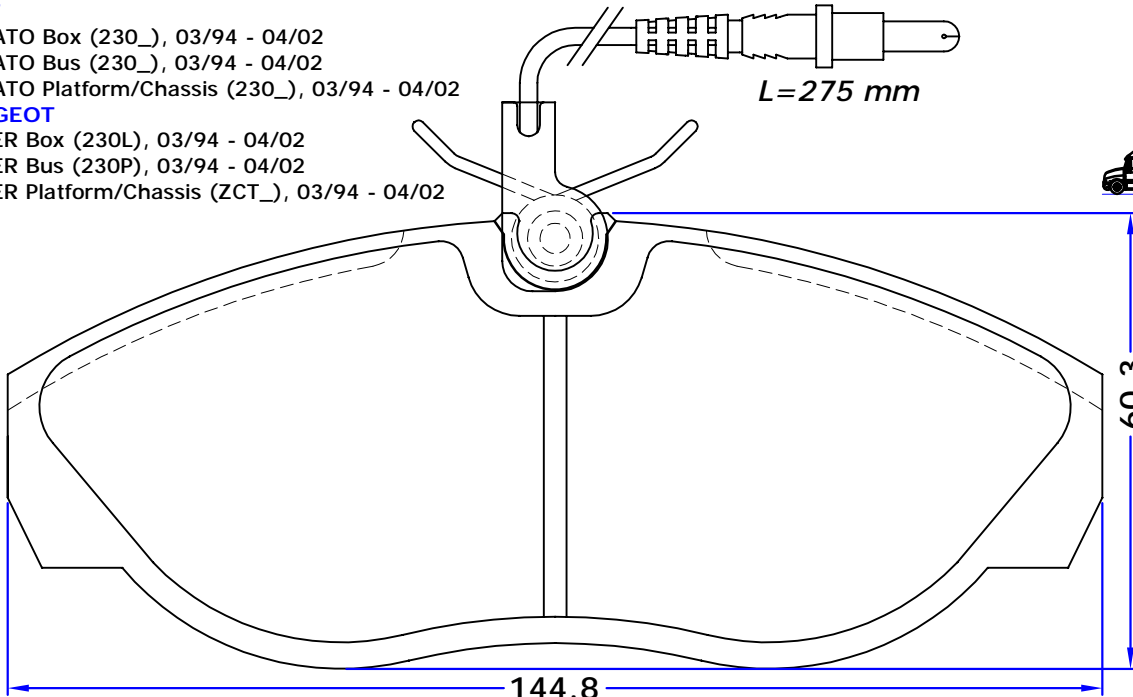

PARS LENT

BRAKE PADS

PL 21797

WVA No. : 21797

THK : 18.5 mm

CITROËN

- RELAY Box (230L), 02/94 - 04/02
- RELAY Bus (230P), 02/94 - 04/02
- RELAY Platform/Chassis (230), 03/94 - 04/02

FIAT

- DUCATO Box (230_), 03/94 - 04/02
- DUCATO Bus (230_), 03/94 - 04/02
- DUCATO Platform/Chassis (230_), 03/94 - 04/02

PEUGEOT

- BOXER Box (230L), 03/94 - 04/02
- BOXER Bus (230P), 03/94 - 04/02
- BOXER Platform/Chassis (ZCT_), 03/94 - 04/02

1. **OE REF:**
2. **CITROËN**
   - 425116
   - 425117
   - 425451
   - E172031
   - **FIAT**
   - 71752980
   - 71770972
   - 77362212
   - 9945788
   - **PEUGEOT**
   - 1611458080
   - 425116
   - 425117
   - 425451
   - E172031
   - E172514

2 PIECE WITH WEAR INDICATOR WIRE
2 PIECES WITHOUT WEAR INDICATOR WIRE

PL 21840

WVA : 21840

FMSI : 7447D567

THK : 14 mm

MITSUBISHI

- L 400 / SPACE GEAR Bus (PD_W, PC_W, PA_V, PB_V, PA_W), 09/95 -
- L 400 Box (PD_W, PC_W, PB_V, PA_W, PA_V), 06/96 -

AKEBONO

1. **OE REF:**
2. **MITSUBISHI**
   - MB858463
   - MR205269
   - MR389571
   - MR389572
   - MZ690009
   - MZ690009EU
   - MZ690170
   - MZ690344
   - X3516004