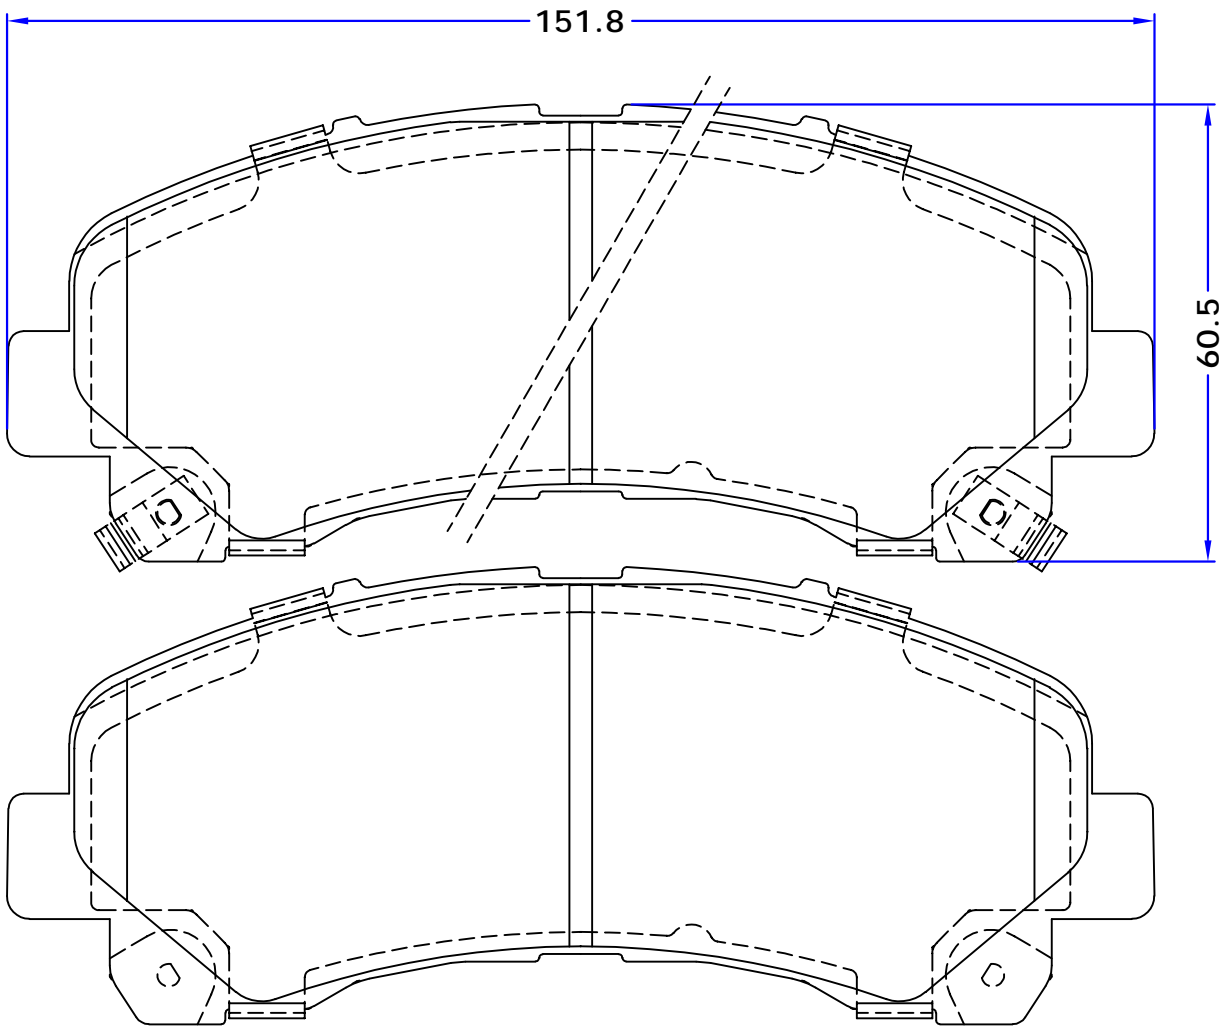

PARS LENT

BRAKE PADS

PL 25149

WVA No. : 25149

THK : 16.5 mm

CHEVROLET
ISUZU(VANET)

SET : 2 INNER PIECES WITH WEAR INDICATOR SPRING
2 OUTER PIECES

OE REF :
CHEVROLET
94770229
ISUZU
8979474660
8979475710
8980791040

WWW.PARSLENT.COM