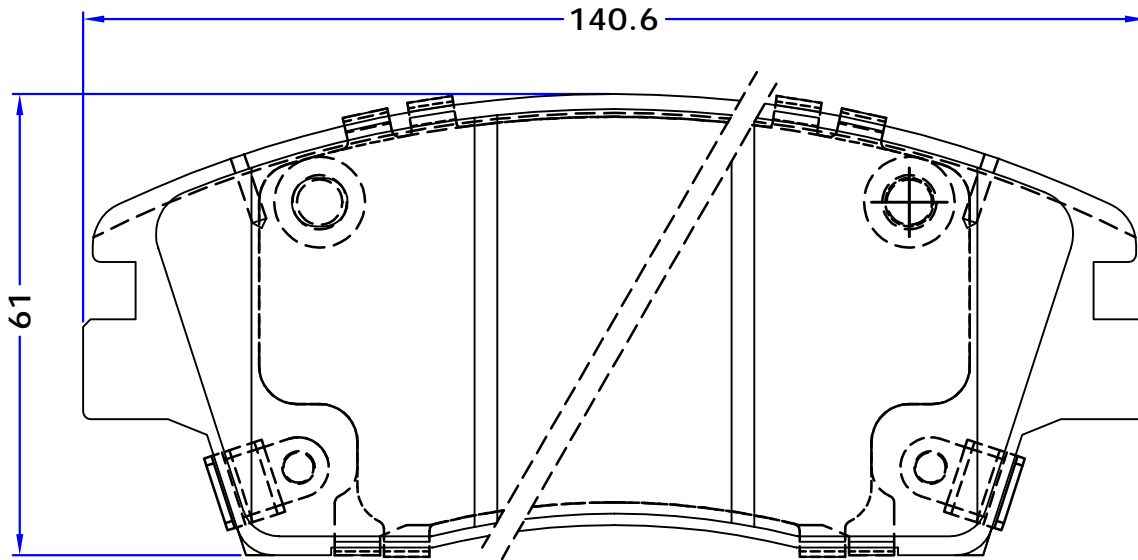

PARS LENT

BRAKE PADS

PL 80167

WVA No. : .....

THK : 17.7 mm

KIA(SPORTAGE 2016 NEW_IX35 2016 NEW)

4x

SET : 2 PIECES WITHOUT WEAR INDICATOR SPRING
1 PIECE WITH RIGHT WEAR INDICATOR SPRING
1 PIECE WITH LEFT WEAR INDICATOR SPRING