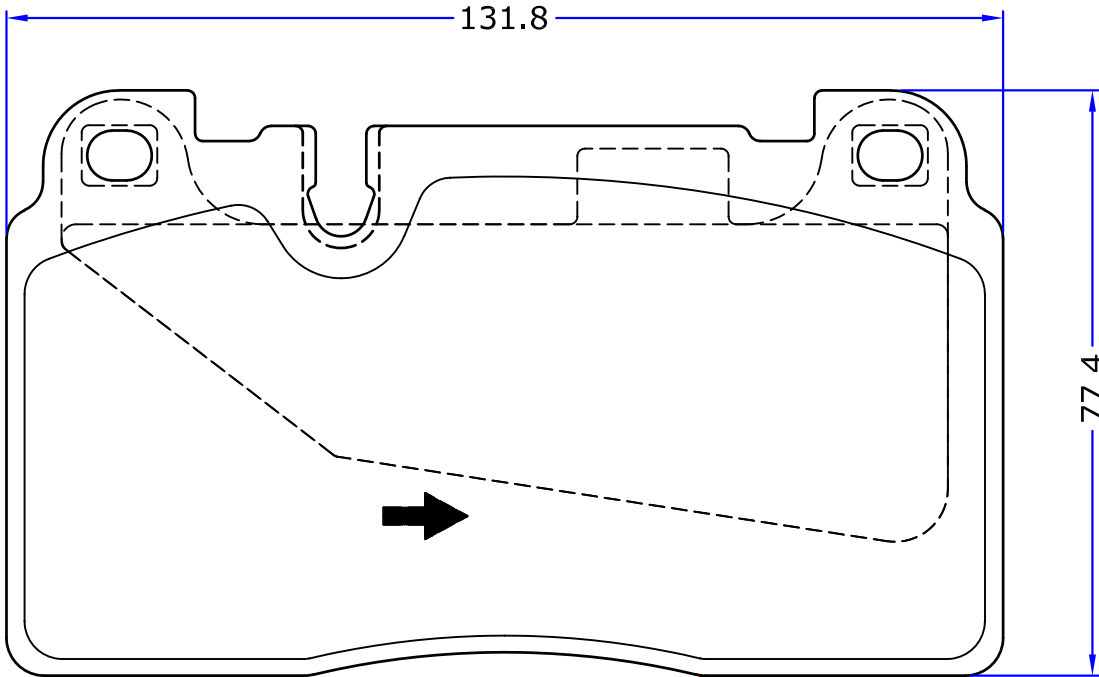

PARS LENT

BRAKE PADS

PL 25643

WVA No. : 25643

THK : 16.1 mm

AUDI

A6 C7 (4G2, 4GC), 11/10 -
A6 C7 Avant (4G5, 4GD), 05/11 -
A7 Sportback (4GA, 4GF), 10/10 - 05/18
Q5 (8RB), 11/08 -
Q5 Van (8RB), 11/08 - 12/17

PORSCHE

MACAN (95B), 02/14 -

Brembo

OE REF :

AUDI

8R0698151AA
8R0698151C
8R0698151H
8R0698151M
8R0698151T

PORSCHE

95B698151F
95B698151H
9A769815100

SEAT

8R0698151AA
8R0698151C
8R0698151H
8R0698151M
8R0698151T

SKODA

8R0698151AA
8R0698151C
8R0698151H
8R0698151M
8R0698151T

VW

8R0698151AA
8R0698151C
8R0698151H
8R0698151M
8R0698151T

SET: 2 INNER PIECES WITH RIGHT MULTILAYER SHIM
2 OUTER PIECES WITH LEFT MULTILAYER SHIM