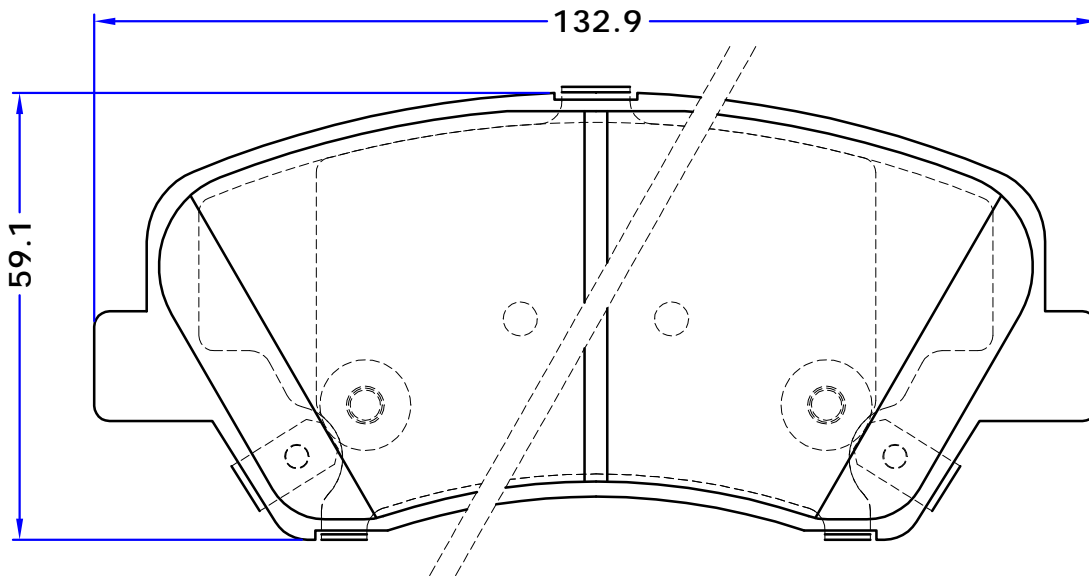

HYUNDAI

ELENTRA (GLS)

i30 (GD)

i30 Coupé

i30 CW (GD)

VELOSTER (FS)

BOSCH

2 OUTER PIECES
1 INNER PIECE WITH RIGHT WEAR INDICATOR SPRING
1 INNER PIECE WITH LEFT WEAR INDICATOR SPRING