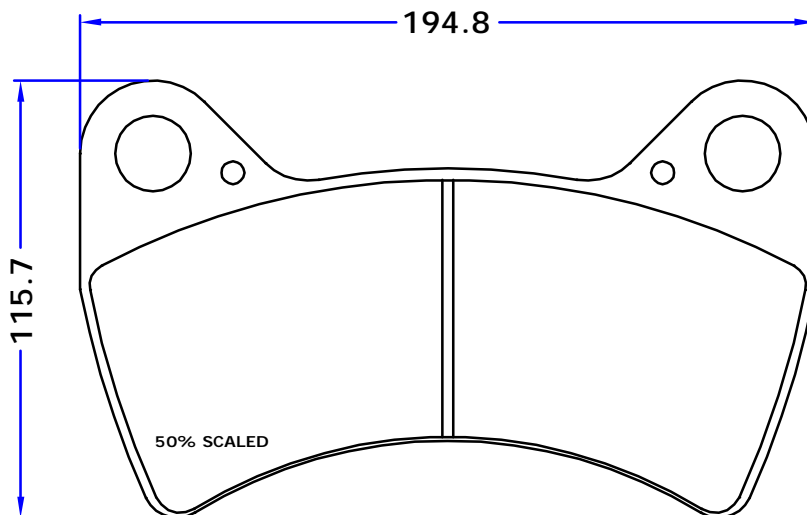

PL 70049

WVA No. : -----

THK : 20 mm

RAILWAY (T TRAILER BOGIES)