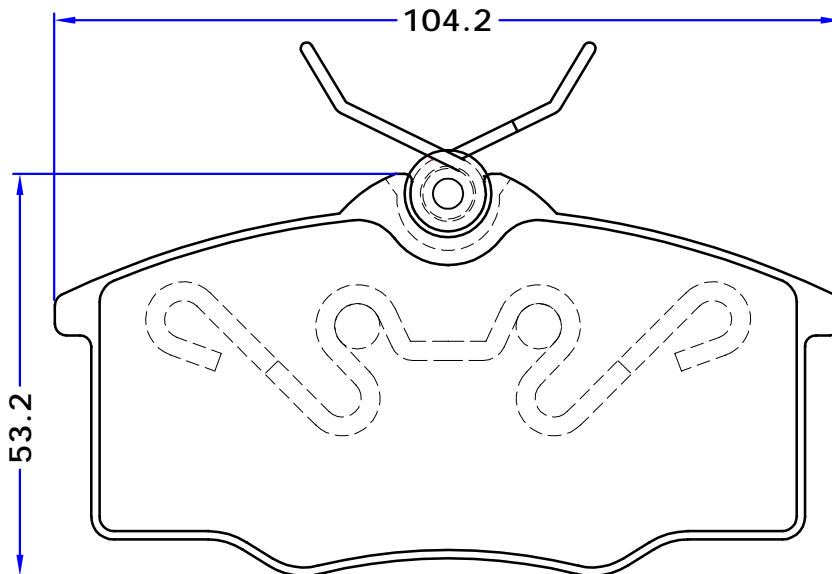

PL 23546

WVA No. : 23546

THK : 16 mm

VOLKSWAGEN (GOL, PARATI, SAVEIRO Flatbed / Chassis)

VARGA

OE REF:

AUDI

377698151E
 377698151J
 377698151K