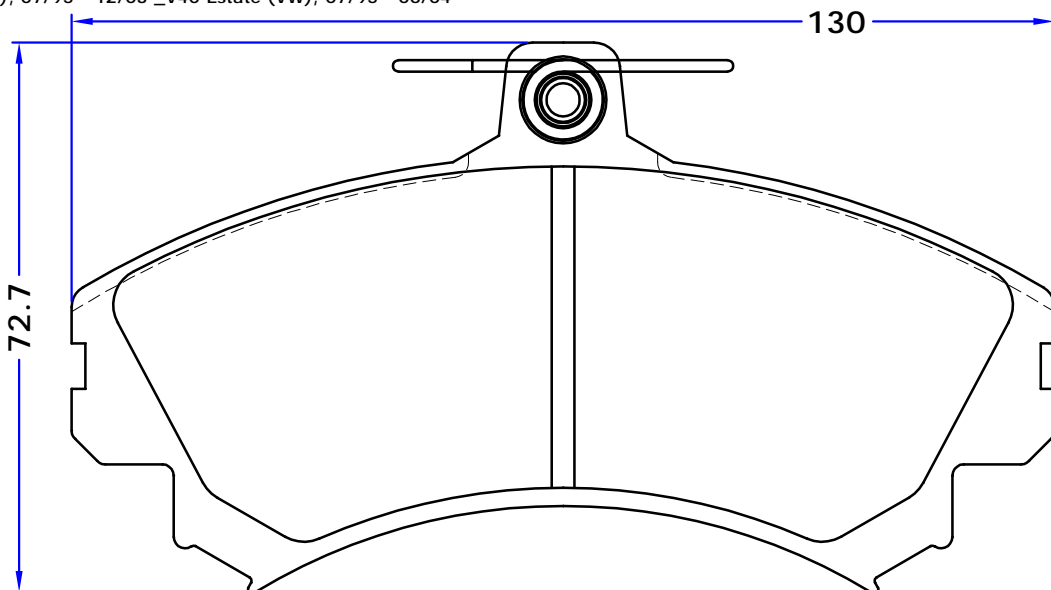

4 PIECES

OE REF:

MITSUBISHI
DBP511117
MR235557
MR249241
MR407946
MZ690336
X3511007
PROTON
PW890078
VOLVO
3345670
33456708