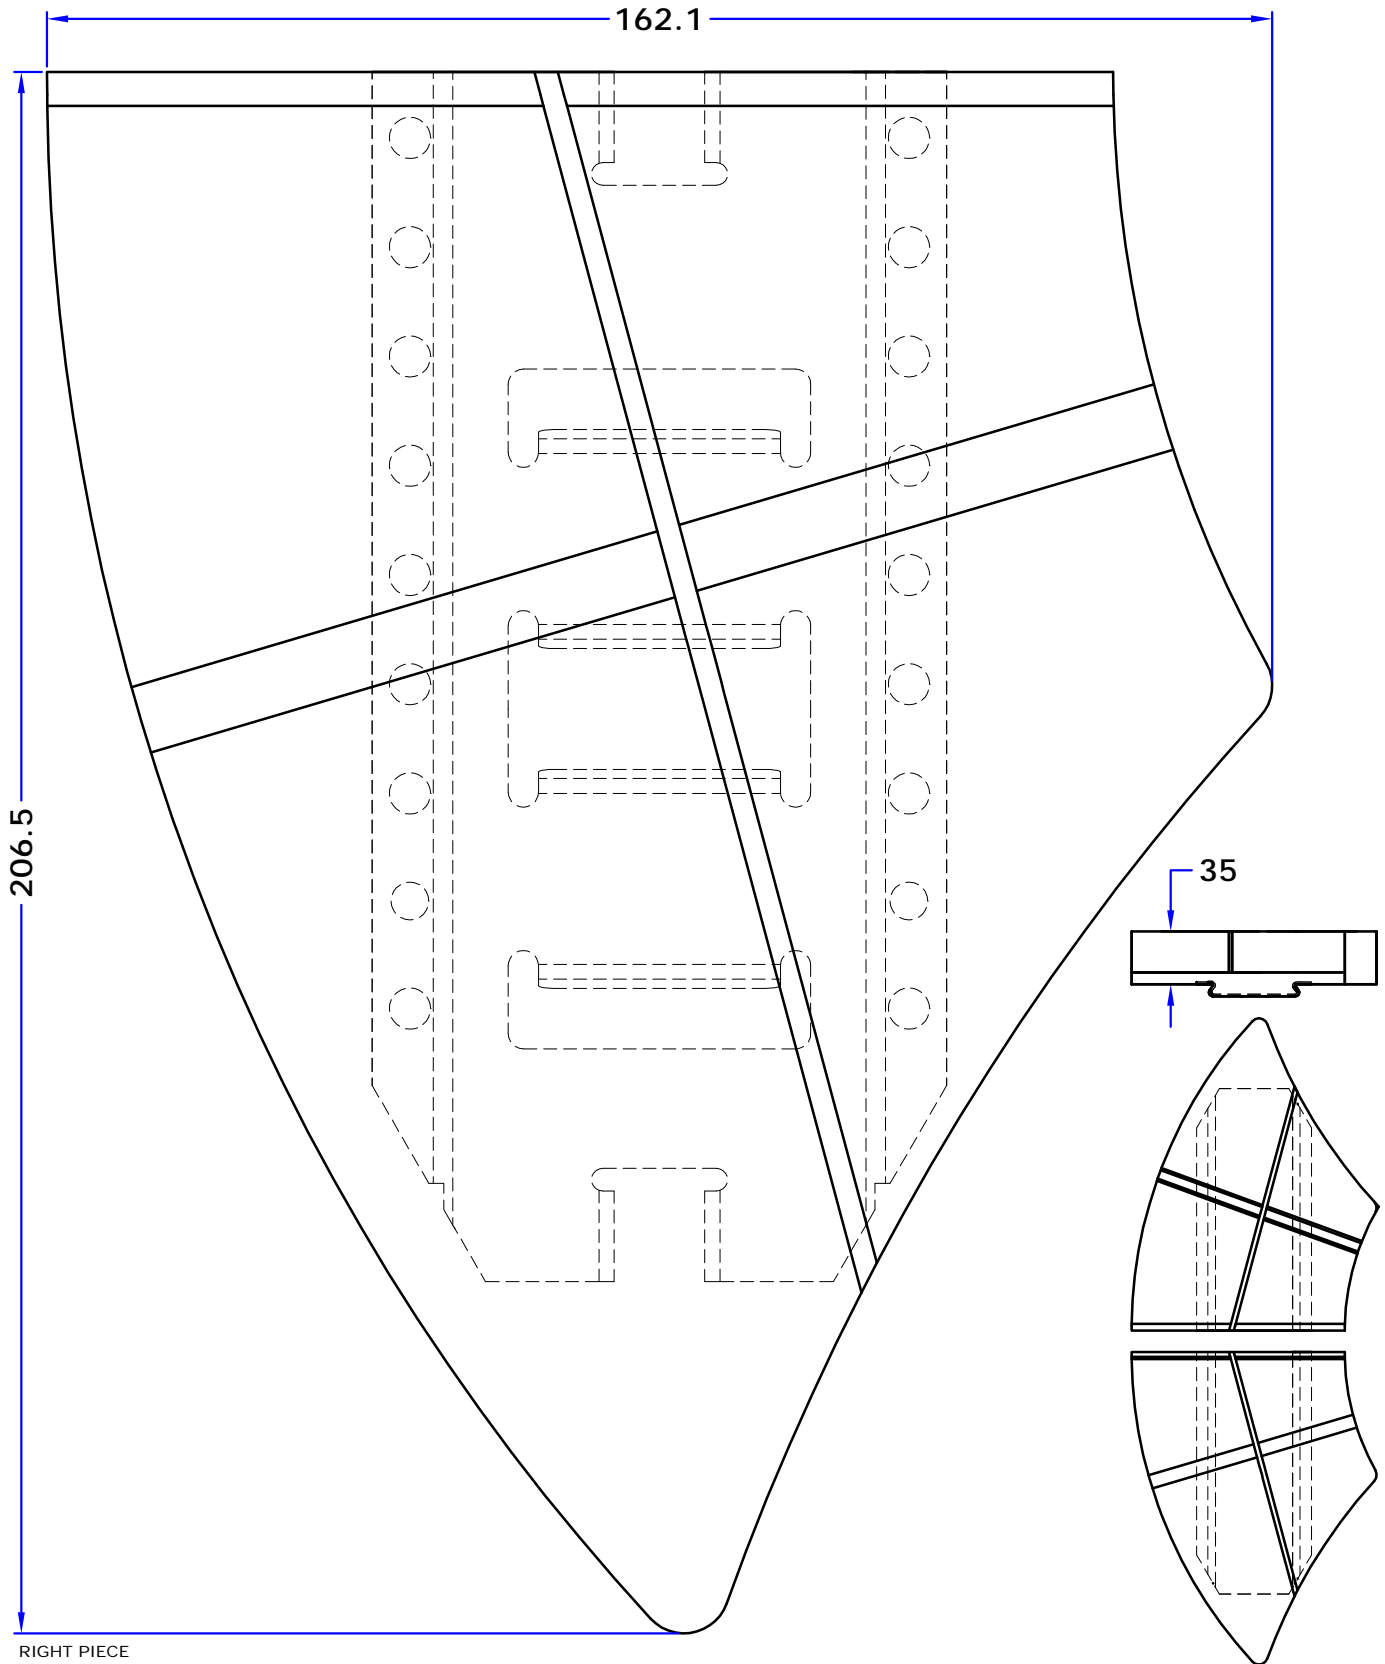

PARS LENT

BRAKE PADS

PL 70046-5

WVA No. : -----

THK : 35 mm

RAILWAY (TRANSIT TRAINS)

- 1 RIGHT PIECE
- 1 LEFT PIECE

PARS LENT