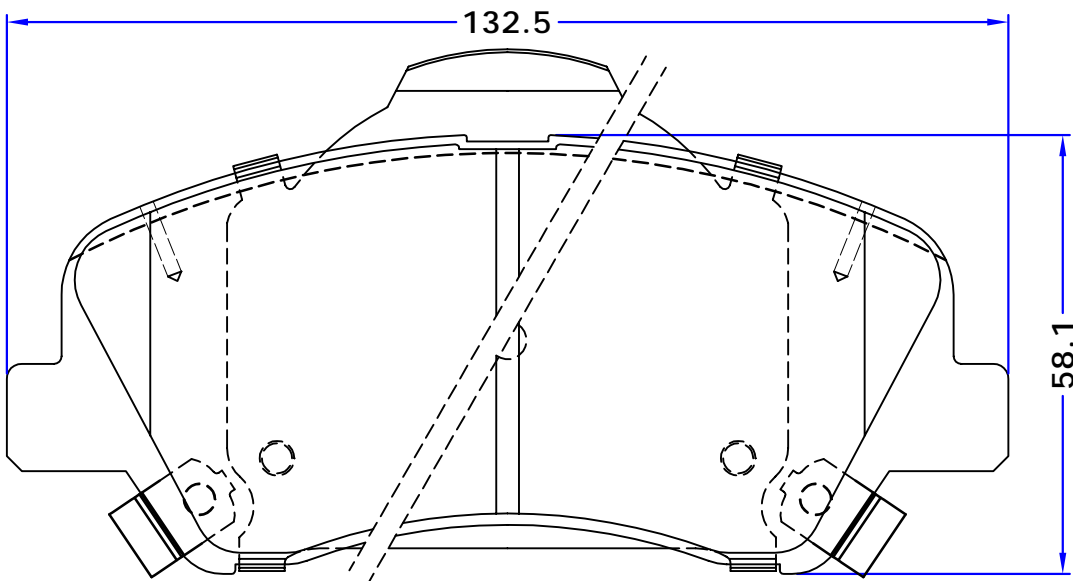

PARS LENT

BRAKE PADS

PL 25348

WVA No. : 25348

THK : 17.7mm

DODGE

ATTITUDE, 01/10 -

HYUNDAI

ACCENT IV (RB), 11/10 -

ACCENT IV Saloon (RB), 08/10 -

I20

KIA

RIO III (UB), 09/11 -

RIO III Saloon (UB), 09/10 -

RIO IV (YB, SC, FB), 01/17 -

RIO IV Saloon (SC, FB), 07/17 -

SET : 2 INNER PIECES WITH WEAR INDICATOR SENSOR
2 OUTER PIECES

OE REF :

HYUNDAI

581011RA00

581011RA05

581011RA10

581014LA00

58101C8A00

58101C8A10

58101C8A50

58101C8A60

KIA

581011RA01

581011WA05

581011WA35

581014LA00

58101H8A05