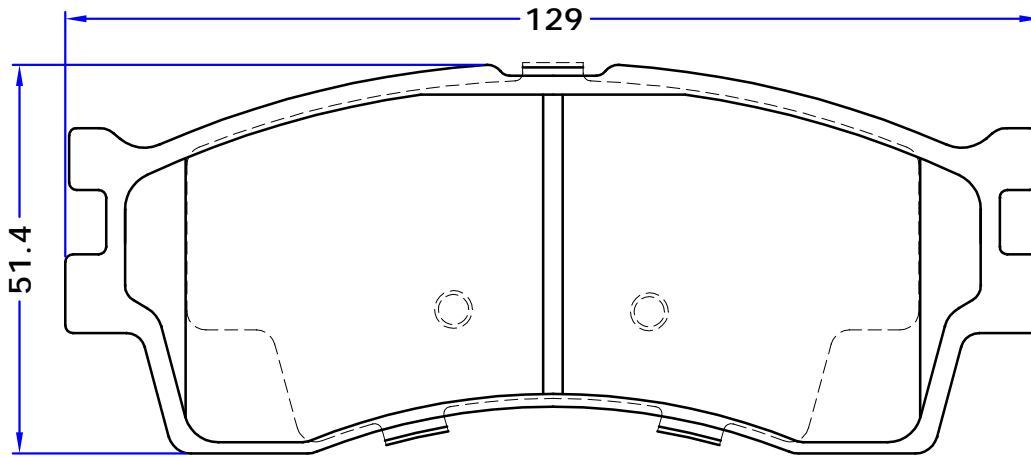

PARS LENT

BRAKE PADS

PL 23873-1

WVA No. : 23873

THK : 15.7 mm

KIA

- CARENS I (FC), 11/00 - 10/02
- CLARUS (K9A), 07/96 -
- CLARUS Estate (GC), 05/98 -
- MENTOR (FA), 01/95 - 10/97
- MENTOR Saloon (FA), 09/93 - 10/97
- RIO Estate (DC), 08/00 - 02/05
- RIO Saloon (DC_), 09/00 - 02/05
- SHUMA (FB), 10/97 - 12/01
- SHUMA II (FB), 05/01 - 08/04
- SHUMA II Saloon (FB), 05/01 - 05/04

SUMITOMO

OE REF:

- **KIA**
- OK2N13328Z
- OK2N13328ZA
- OK9D03328Z
- 58115FDA00
- 58115FDC00
- OK2N13328ZA

- 2 OUTER PIECES
- 1 INNER PIECE WITH RIGHT WEAR INDICATOR SPRING
- 1 INNER PIECE WITH LEFT WEAR INDICATOR SPRING

PL 23891

WVA No. : 23891

THK : 16.7 mm

HYUNDAI

- COUPE (GK), 08/01 -
- ELANTRA Saloon (HD), 06/06 -
- ix20 (JC), 11/10 -
- SONATA Mk III (EF), 03/98 - 05/05
- TUCSON (JM), 08/04 -

KIA

- MAGENTIS (GD, MS), 05/01 -
- SOUL (AM), 02/09 -
- SPORTAGE (JE_, KM_), 09/04 -
- VENGA (YN), 02/10 -

MANDO