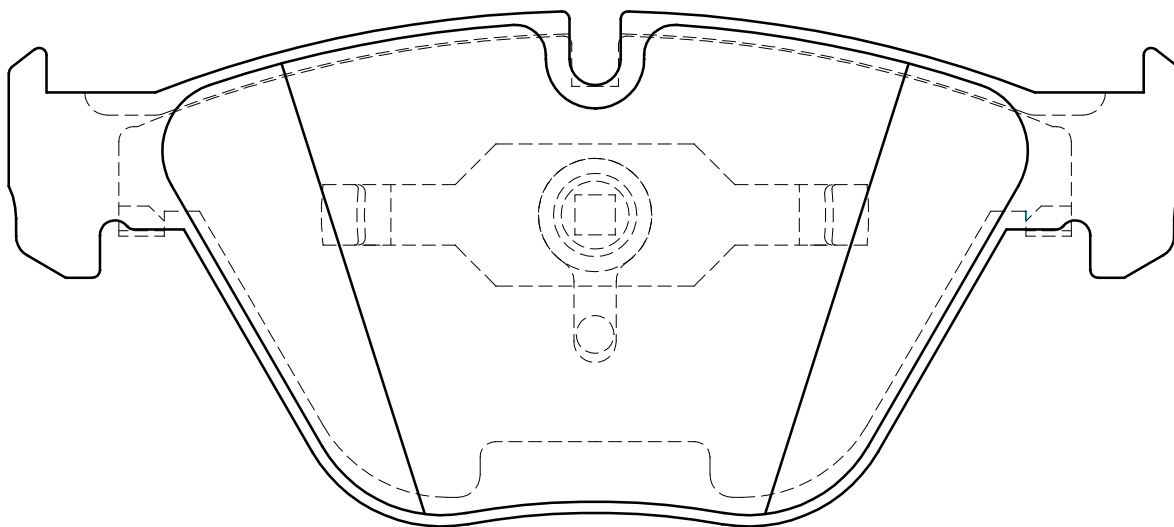

PL 23312

WVA No. : 23312

THK : 20 mm

BMW

- 1 Coupe (E82), 10/07 -
- 3 (E90), 01/05 -
- 3 Convertible (E93), 08/06 -
- 3 Coupe (E92), 06/06 -
- 5 (E60), 07/03 -
- 5 Touring (E61), 06/04 -
- 6 (E63), 01/04 -
- 6 Convertible (E64), 04/04 -
- 7 (E65, E66, E67), 11/01 -

TEVES

2 OUTER PIECES
2 INNER PIECES

OE REF:

- **BMW**
- 34111763089
- 34112283764
- 34112283865
- 3411228764
- 34116753668
- 34116767580