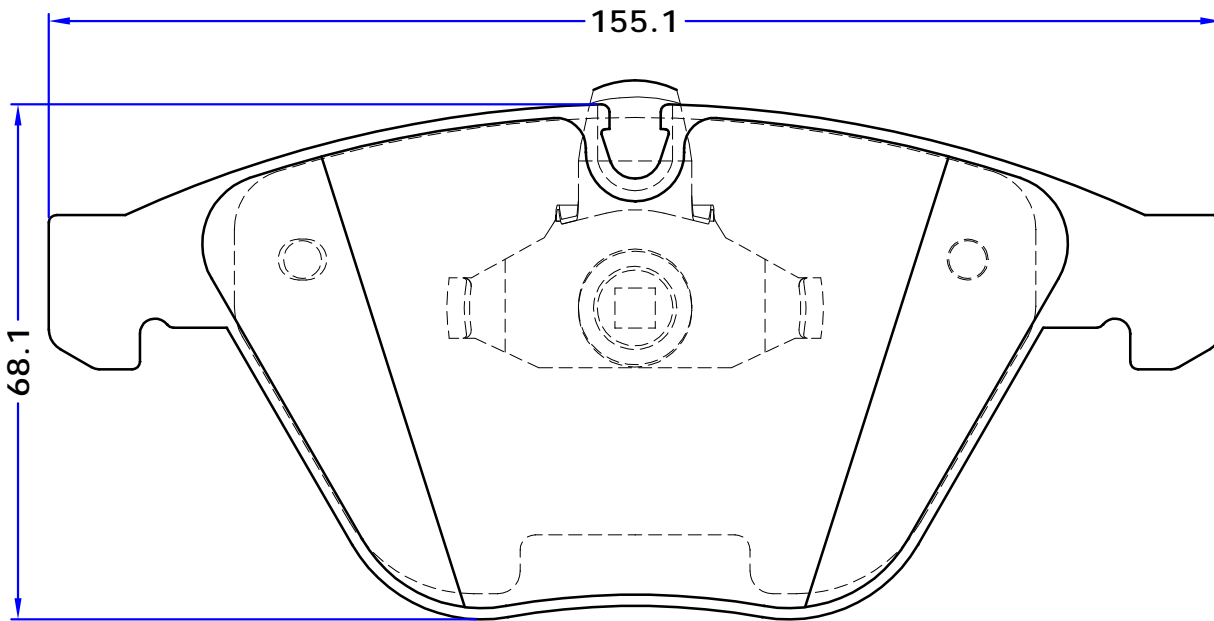

PL 23312

WVA No. : 23312

THK : 20 mm

BMW

- 1 Coupe (E82), 10/07 -
- 3 (E90), 01/05 -
- 3 Convertible (E93), 08/06 -
- 3 Coupe (E92), 06/06 -
- 5 (E60), 07/03 -
- 5 Touring (E61), 06/04 -
- 6 (E63), 01/04 -
- 6 Convertible (E64), 04/04 -
- 7 (E65, E66, E67), 11/01 -

TEVES

2 OUTER PIECES
2 INNER PIECES

OE REF:

- **BMW**
- 34111763089
- 34112283764
- 34112283865
- 3411228764
- 34116753668
- 34116767580