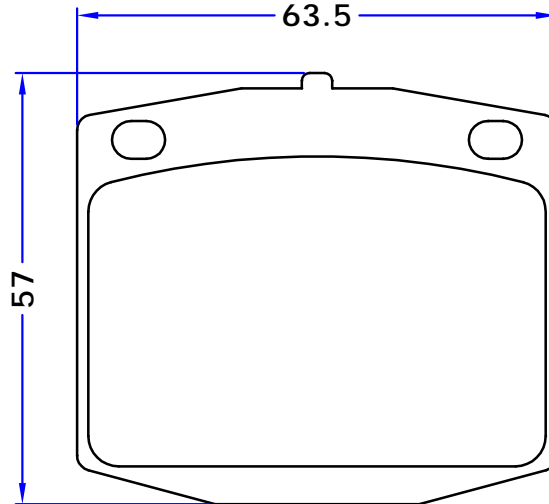

PL 20643

WVA No. : 20643

THK : 14 mm

NISSAN

DATSUN 160 J (710, A10), 01/73 - 09/83

SUMITOMO

4 PIECES

OE REF:
NISSAN

41060W5625
41060W5627
DA060W5625
DA060W5627

PL 20645

WVA No. : 20645

THK : 13.2 mm

MITSUBISHI

GALANT Mk II (A16_), 09/80 - 05/84
GALANT Mk II Estate (A16_V), 09/80 - 05/84
LANCER (A17_), 09/79 - 02/83
SAPPORO Mk II (A16_A), 08/80 - 09/84
SAPPORO (A12_), 04/78 - 07/80
STARION (A18_A), 05/82 - 06/90
ASA (BESTURN)

Akebono