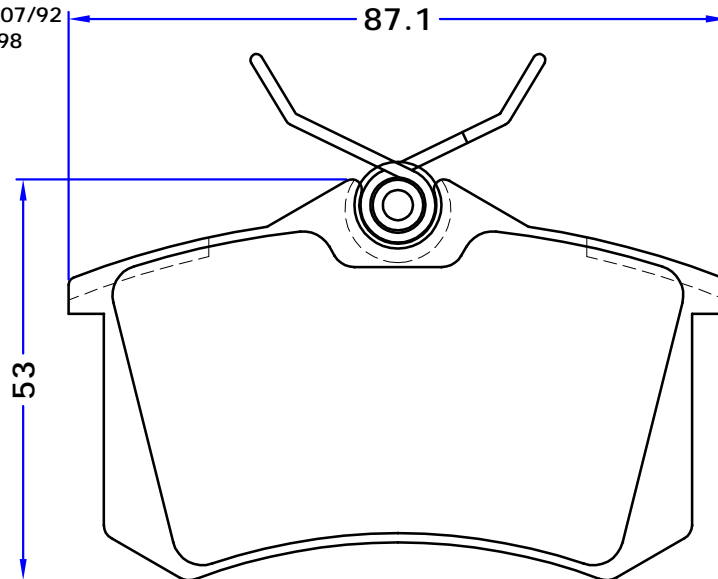

4 PIECES

PL 20973

WVA No. : 20973

THK : 11 mm

PEUGEOT (206 AUTOMATIC)

BENDIX

2 INNER PIECES
2 OUTER PIECES

PL 20974