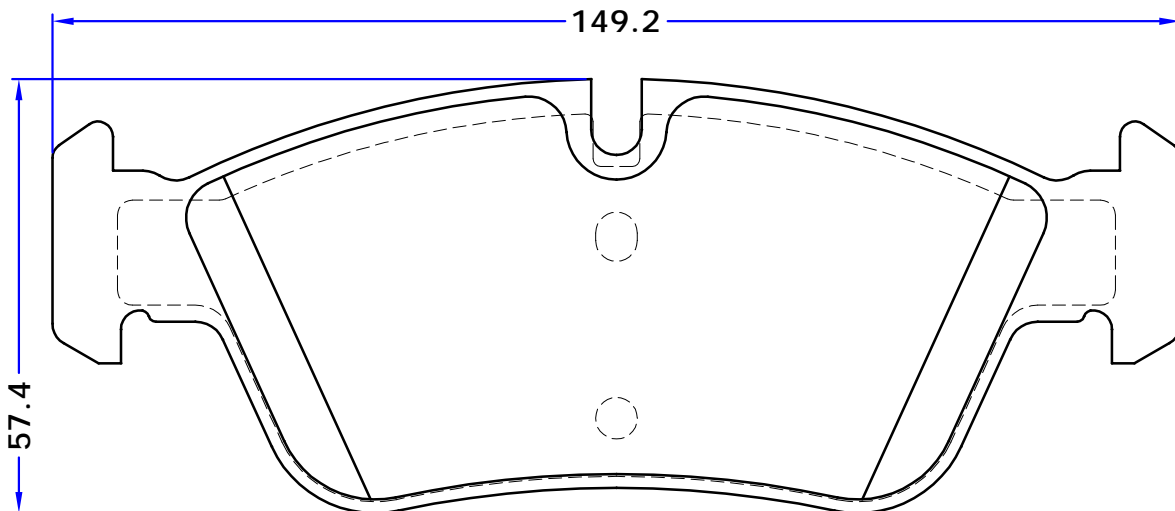

PARS LENT

BRAKE PADS

PL 23935

WVA No. : 23935

THK : 17.7 mm

BMW

- 1 (E87), 11/03 - 09/12
- 3 (E90), 01/05 -

TEVES

- 2 OUTER PIECES
- 2 INNER PIECES

OE REF:
BMW
34112288849
34112288851
34116769763
34116769951