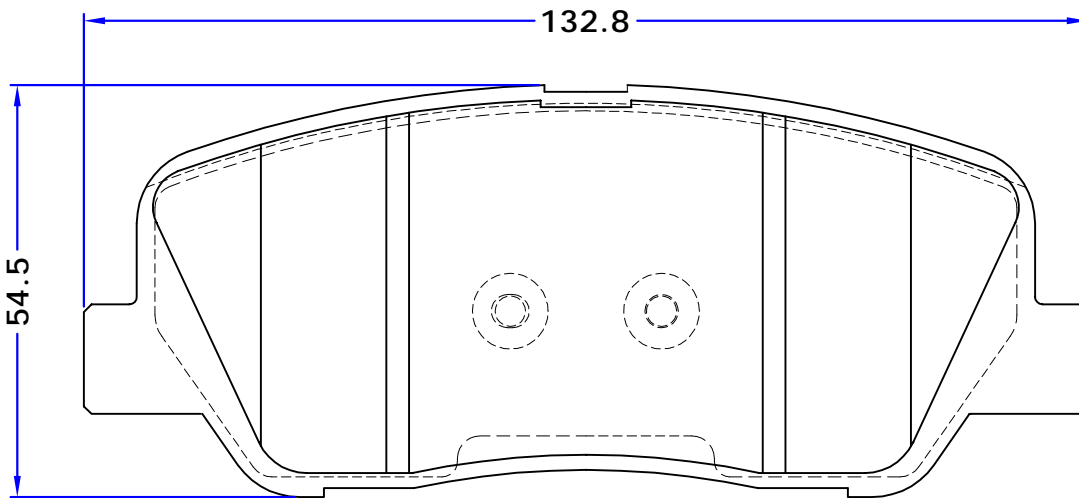

OE REF:
GEELY
1014025511

- 2 OUTER PIECES
- 1 INNER PIECE WITH RIGHT WEAR INDICATOR SPRING
- 1 INNER PIECE WITH LEFT WEAR INDICATOR SPRING