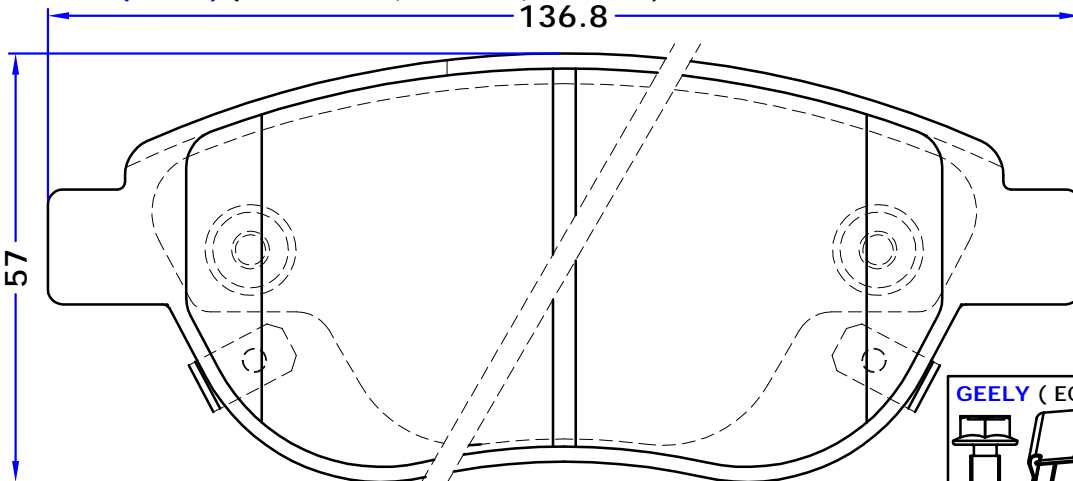

PEUGEOT

206 Hatchback (2A/C), 08/98 -207 (WA_, WC_), 02/06 -207 CC (WD_), 02/07 -207 Saloon, 12/07 -

207 SW (WK_), 02/07 -207 Van, 04/07 -307 (3A/C), 08/00 -307 CC (3B), 10/03 -307 Estate (3E), 03/02 - 307 SW (3H), 03/02 -1007 (KM_), 04/05 -

PEUGEOT (DF-PSA) (307 Hatchback, 307 Saloon, 408 Saloon)