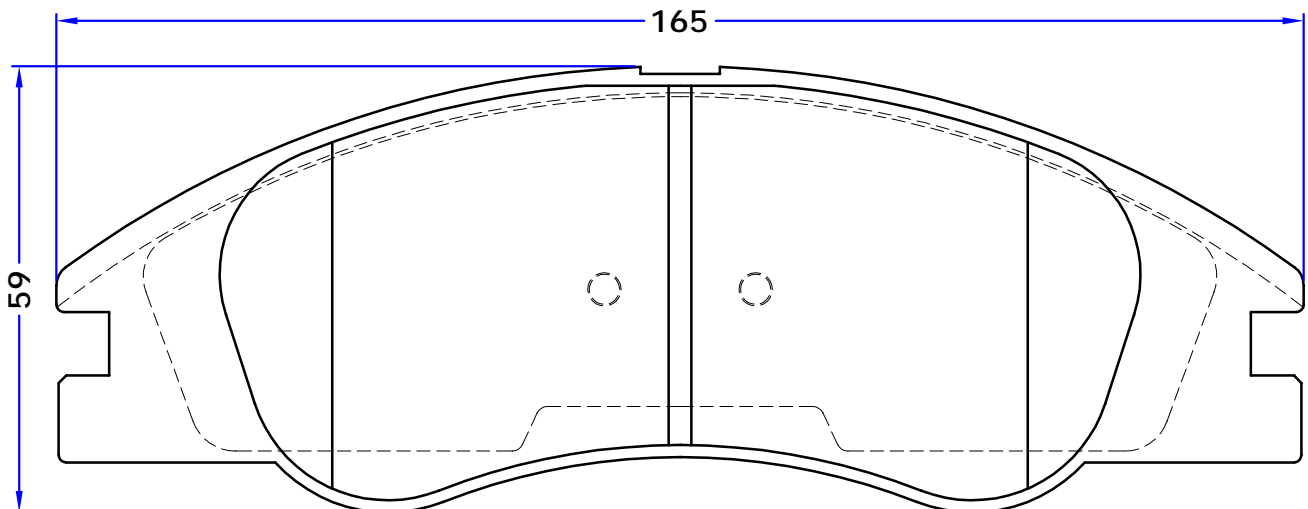

OE REF:

- **KIA**
- 581012FA10
- 581012FA20
- 581012FA21

- 2 OUTER PIECES
- 1 INNER PIECE WITH RIGHT WEAR INDICATOR SPRING
- 1 INNER PIECE WITH LEFT WEAR INDICATOR SPRING