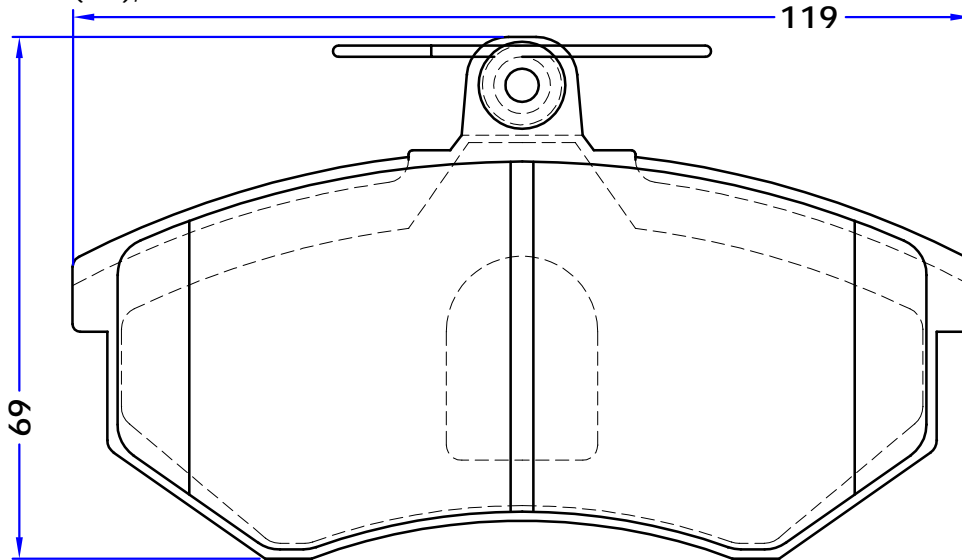

PL 20168

WVA No. : 20168

THK : 16.2 mm

SEAT

CORDOBA (6K1, 6K2), 02/93 - 10/99
IBIZA Mk II (6K1), 03/93 - 08/99
TOLEDO (1L), 01/91 - 10/99

VOLKSWAGEN

CORRADO (53I), 08/87 - 12/95
GOLF Mk II (19E, 1G1), 08/83 - 12/92
GOLF Mk III (1H1), 08/91 - 07/98
GOLF Mk III Convertible (1E7), 06/98 - 06/02
GOLF Mk III Convertible (1E7), 07/93 - 05/98

VOLKSWAGEN

GOLF Mk III Estate (1H5), 07/93 - 04/99
JETTA Mk II (19E, 1G2, 165), 01/84 - 12/92
PASSAT (3A2, 35I), 02/88 - 10/96
PASSAT (32B), 11/79 - 06/89
PASSAT Variant (3A5, 35I), 02/88 - 06/97
PASSAT Variant (32B), 08/80 - 06/89
SCIROCCO (53B), 08/80 - 07/92
VENTO (1H2), 11/91 - 09/98

LUCAS

OE REF:

AUDI
357698151A
357698151D
357698151H
SEAT
357698151A
357698151D
357698151H

357698151A
357698151D
357698151H
VOLKSWAGEN
357698151A
357698151D
357698151H