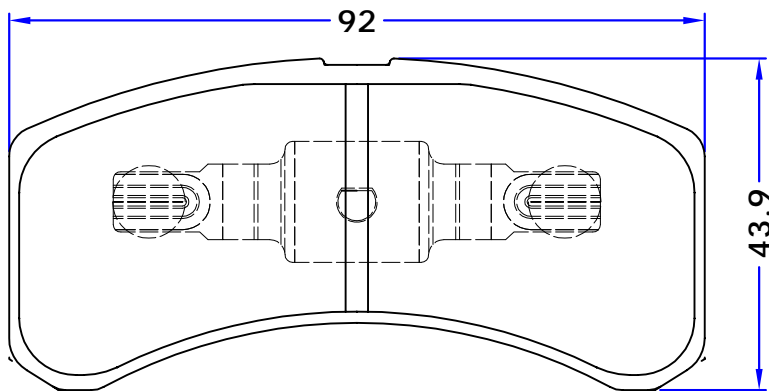

PARS LENT

BRAKE PADS

PL 25271

WVA No. : 25271

THK : 15.2mm

MITSUBISHI (MIRAGE)

SET : 2 INNER PIECES
2 OUTER PIECES WITH CALIPER SPRING

OE REF :
MITSUBISHI
MN113093