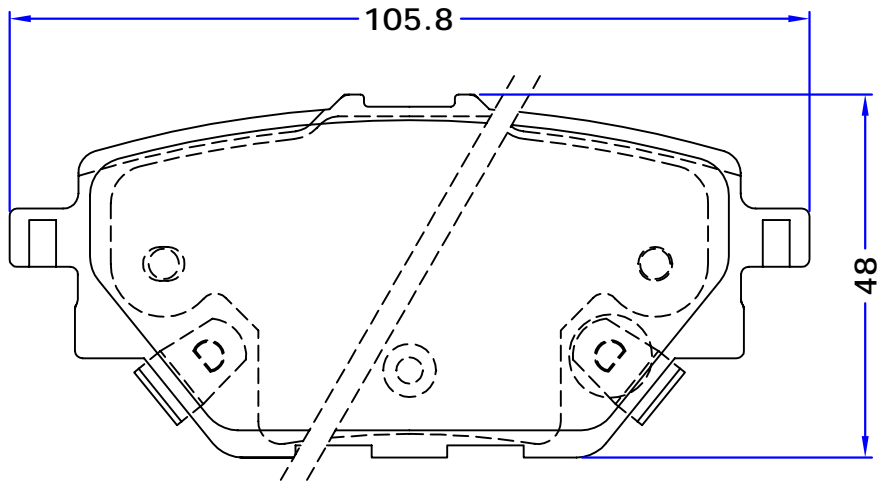

PARS LENT

BRAKE PADS

PL 80178

WVA No. : .....

THK : 15.7mm

MG ROVER (GS)

SET : 2 INNER PIECES WITH WEAR INDICATOR SPRING
2 OUTER PIECES