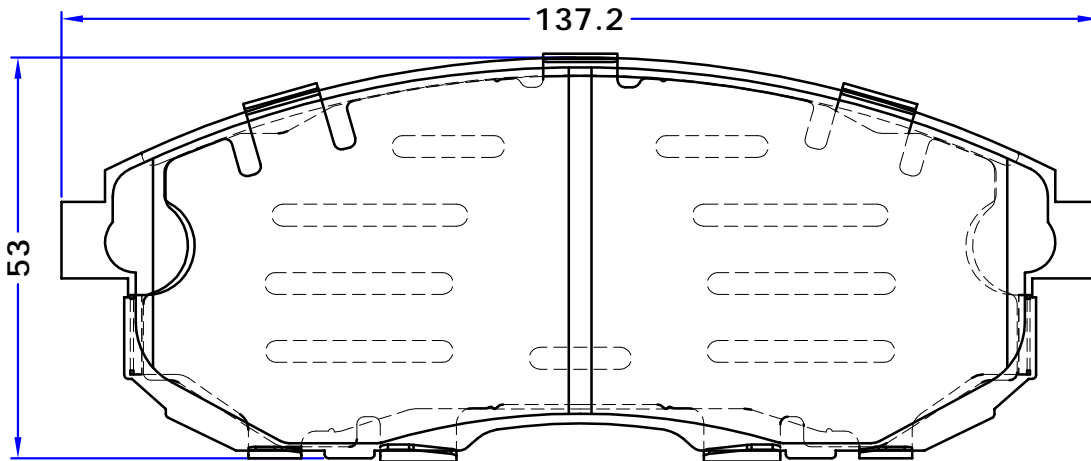

PARS LENT

BRAKE PADS

PL 21561

WVA No. : 21561

THK : 17 mm

INFINITI

G Saloon, 09/98 - 12/02, I30, 01/97

NISSAN

ALTIMA, 08/01 - 09/06, ALTIMA, 10/06 -, ALTIMA, 06/93 - 09/01, ALTIMA Coupe, 10/06 -
MAXIMA II (J30), 10/88 - 02/95, 200 SX (S13), 07/88 - 11/94, MAXIMA QX (A32), 03/94 -
08/00 SENTRA V (B15), 07/98 -

SENTRA VI (B16), 09/06 - , JUKE

SUZUKI

SX4 Saloon (GY), 10/07 -

SUMITOMO

OE REF:

NISSAN

- 4106040U90
- 4106055F90
- 4106089E90
- 4106089E91
- 410608J090
- D10602Y991
- D106088E88
- D106088E92
- D1061ZX60A
- D106M2Y991
- D106M88E85

SUZUKI

- 5581080J00

- 2 OUTER PIECES
- 1 INNER PIECE WITH RIGHT WEAR INDICATOR SPRING
- 1 INNER PIECE WITH LEFT WEAR INDICATOR SPRING