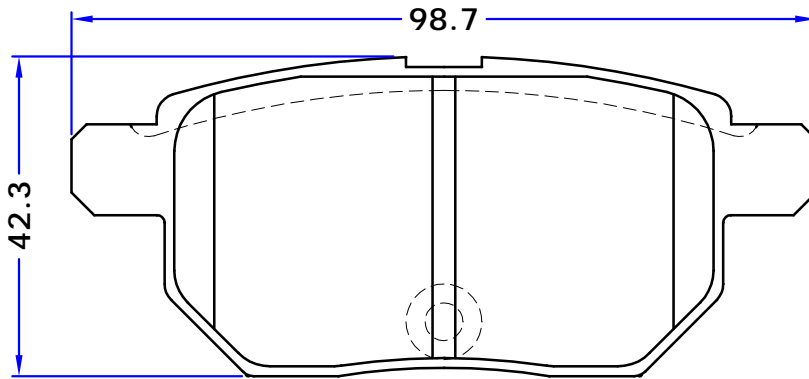

PL 24610

WVA No. : 24610

THK : 14.4 mm

ASTON MARTIN (CYGNET, 04/11 - 10/13)
GREAT WALL (M4)
KERMAN MOTOR
LIFAN (X50)
PONTIAC (VIBE Estate, 09/08 - 12/10)
SAIPA (S300)
SCION (iQ Hatchback (NGJ1_), 09/11 ,tC Coupe, 09/10 ,xB Estate, 09/06 -)
SUBARU (TREZIA, 03/11 -)
TOYOTA (AURIS (_E15_), 10/06 - 09/12 ,BELTA Saloon (_P9_), 08/07 -COROLLA Saloon (_E15_), 10/06 -
COROLLA Saloon (_E18_, ZRE17_), 06/13 ,COROLLA RUMION (_AZE15_, _NZE15_, _ZRE15_),IQ (_J1_), 11/08 -
PRIUS (_W5_), 09/15 ,RACTIS (SCP10_, NCP10_),URBAN CRUISER (_P1_), 07/07 ,VIOS/YARIS Saloon (_P15_),
05/13 ,VERSO S (_P12_), 11/10 ,YARIS/VITZ (_P9_), 01/05 ,YARIS/VITZ (_P13_), 12/10 ,ZELAS Coupe (AGT20)
VERSO S (NLP12_, NCP12_, NSP12_), 11/10 -
TOYOTA (FAW) (COROLLA)

AKEBONO

OE REF :
PONTIAC
19184919
19205534
TOYOTA
0446602190
0446602191
0446602260
0446602270
0446612130
0446612140
0446612150
0446647100
0446652070
0446652110
0446652120
0446652121
0446652130
0446652140
0446652141
0446652150
0446652151
0446652160
0446652170
04466WY010

- 2 OUTER PIECES
- 1 INNER PIECE WITH RIGHT WEAR INDICATOR SPRING
- 1 INNER PIECE WITH LEFT WEAR INDICATOR SPRING

PL 24632

WVA No. : 24632 & 25202

THK : 16.8 mm

NISSAN
QASHQAI / QASHQAI +2 I (J10, JJ10), 02/07 -
SENTRA VI (B16), 09/06 - 12/12
X-TRAIL (T31), 03/07 - 11/13
NISSAN (DONGFENG) (QASHQAI)

AKEBONO

2X

OE REF :
NISSAN
AY040NS132
AY040NS152
D1060ET01A
D1060JD00A
D1060JD00J
D1060JE00A