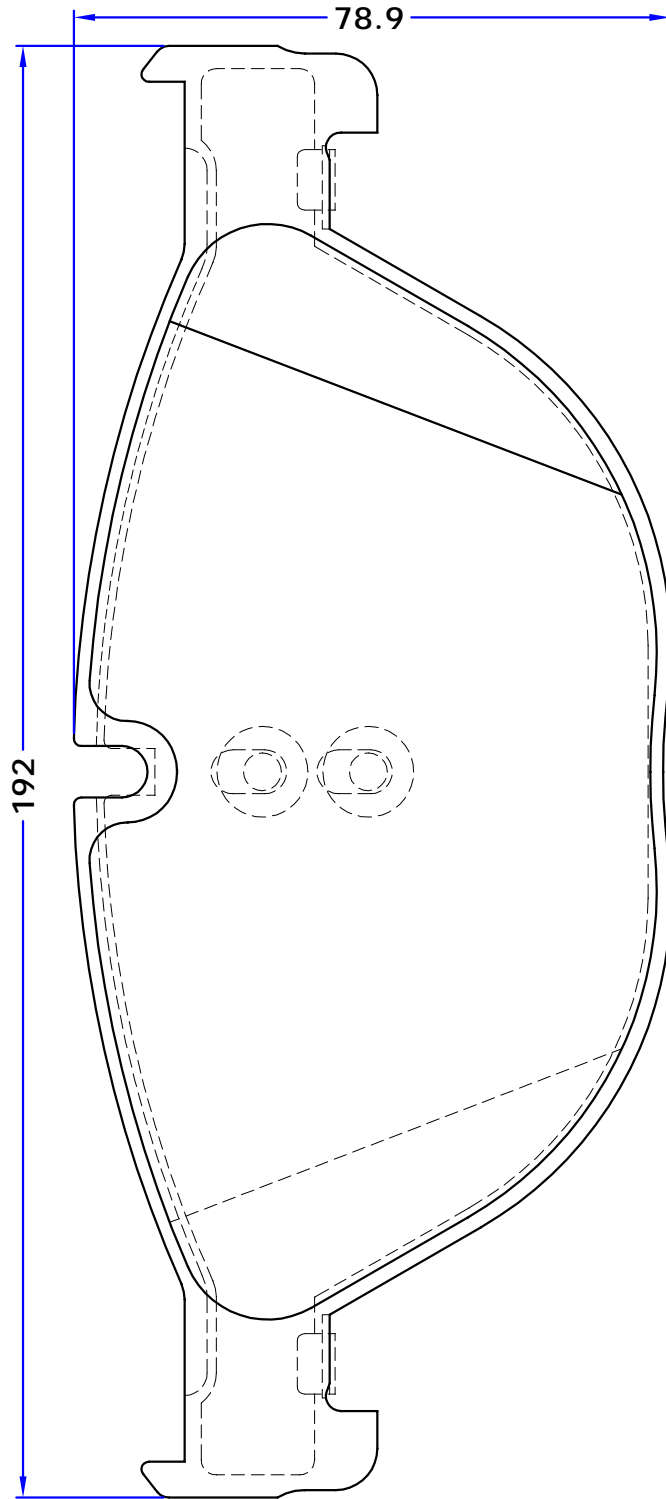

2 INNER PIECES
2 OUTER PIECES

OE REF:

BMW
34116775318
34116775322
34116793021
34116851269