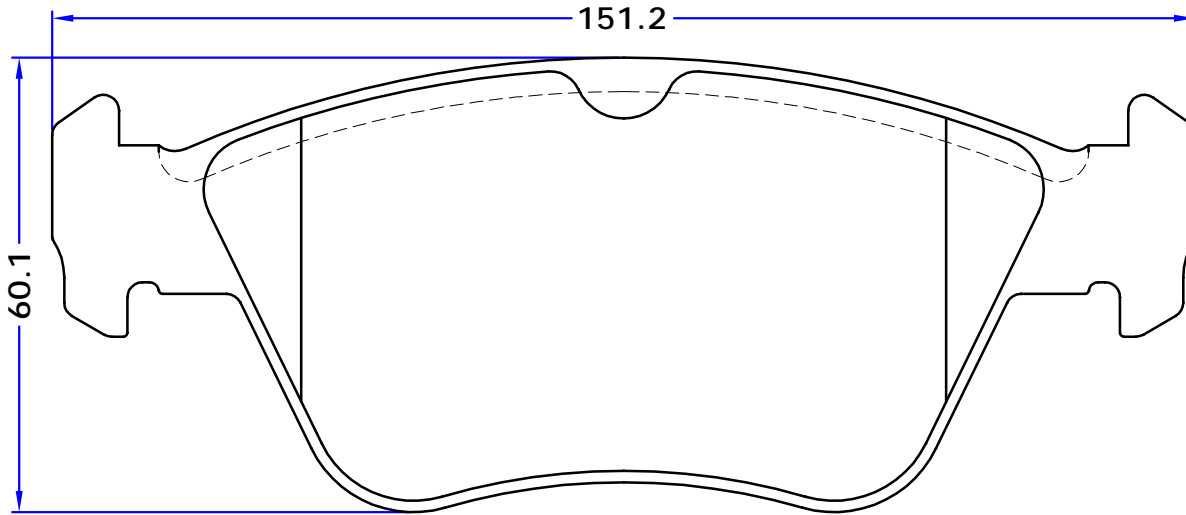

PARS LENT

BRAKE PADS

PL 21664

WVA No. : 21664

THK : 19.5 mm

MERCEDES-BENZ

C-CLASS (W202), 03/93 - 05/00
C-CLASS Estate (S202), 06/96 - 03/01
CLK (C208), 06/97 - 07/02
CLK Convertible (A208), 03/98 - 03/02
E-CLASS (W210), 06/95 - 03/02
E-CLASS Estate (S210), 06/96 - 03/03
SLK (R170), 04/96 - 04/04

TEVES

2 OUTER PIECES
2 INNER PIECES

**OE REF:
MERCEDES-BENZ**

0024204420
0024209620
0044200220
004420022067
0054204720
A0024204420
A0024209620
A0044200220
A004420022067
A0054204720