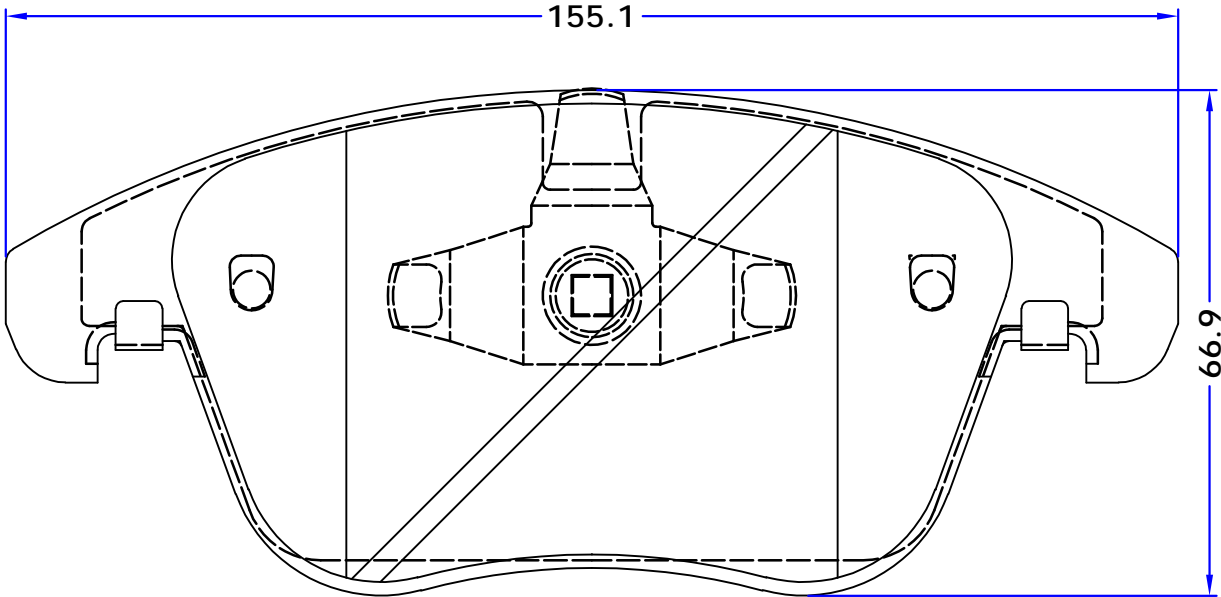

PARS LENT

BRAKE PADS

PL 24332

WVA No. : 24332

THK : 19.7 & 20.7 mm

FORD
FUSION V Saloon (CD), 09/12 -
MG (GS)

SET : 2 INNER PIECES WITH PISTON LOCATOR SPRING
2 OUTER PIECES

OE REF :
FORD
2110592
MEDG9J2K021EE