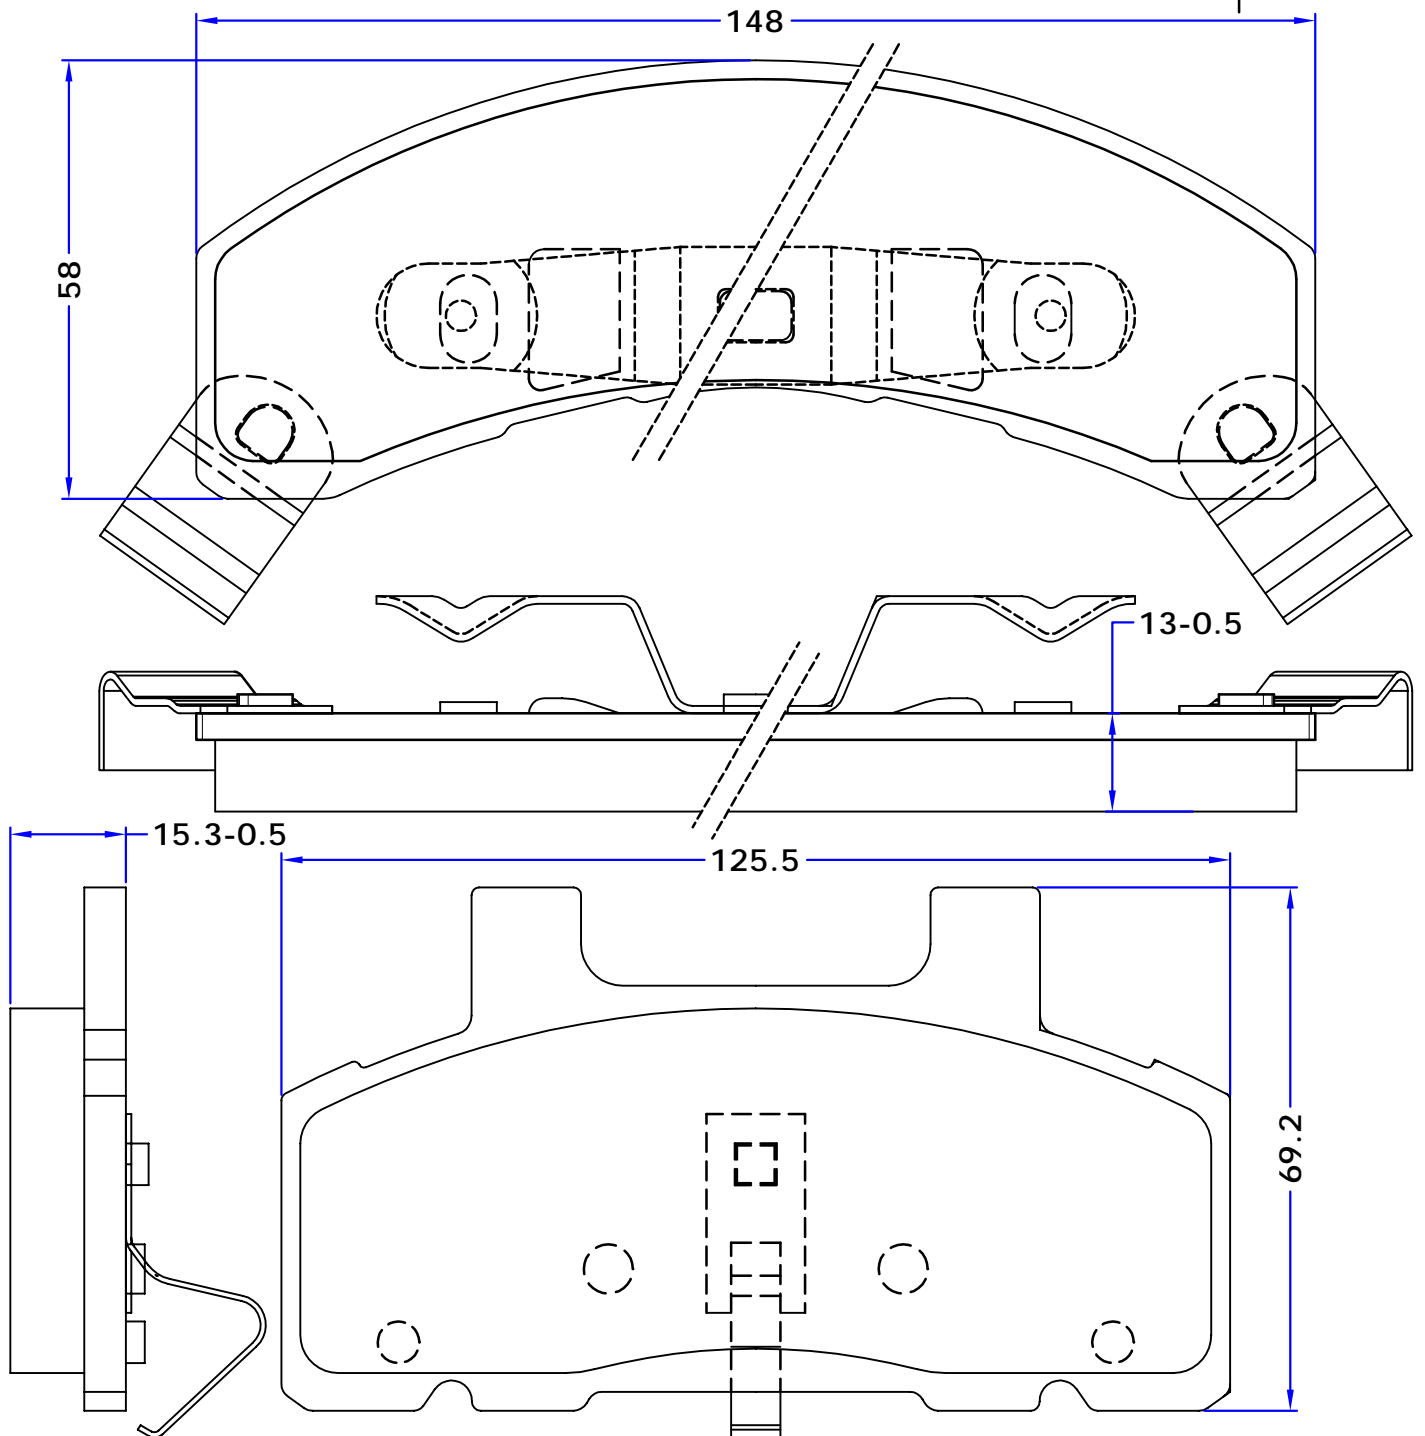

OLDSMOBILE

SET : 1 INNER PIECE WITH INNER CALIPER SPRING & RIGHT WEAR INDICATOR SPRING
1 INNER PIECE WITH INNER CALIPER SPRING & LEFT WEAR INDICATOR SPRING
2 OUTER PIECES WITH OUTER CALIPER SPRING