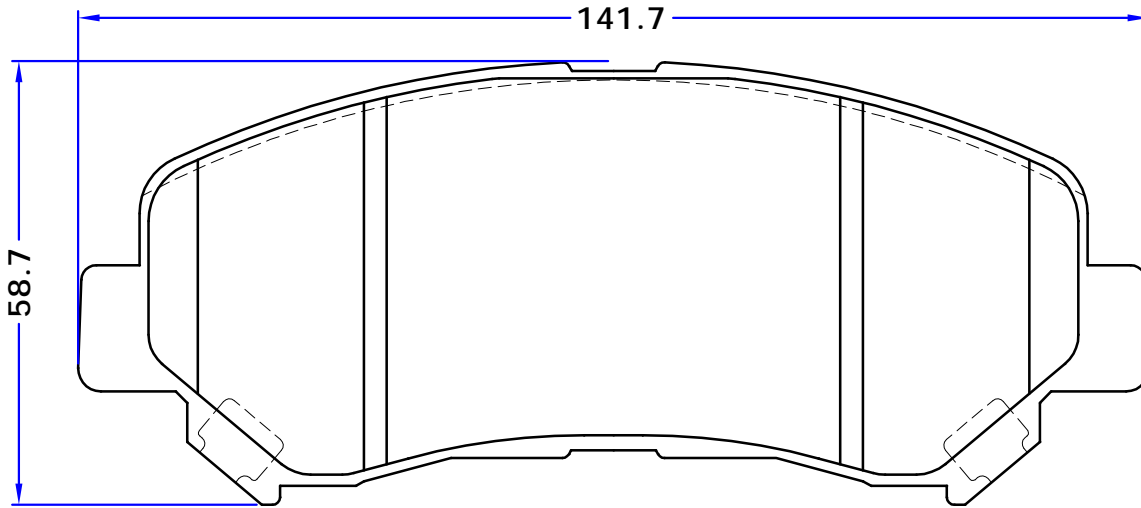

PARS LENT

BRAKE PADS

PL 25202

WVA No. : 25202

THK : 16.8 mm

NISSAN

JUKE (F15), 06/10 -
MAXIMA VII (A35), 09/08 -
MAXIMA VIII (A36), 05/15 -
MAXIMA, 05/15 -
QASHQAI / QASHQAI +2 I (J10, JJ10), 02/07 -
QASHQAI, 02/14 -
X-TRAIL (T32_), 10/13 -
ROGUE (T32_), 12/13 -
SUZUKI (KIZASHI (FR), 10/10 -)

AKEBONO

F

2X

OE REF:
NISSAN

D10603UB0A
D10609N00A
D10609N50A
D1060JD00A

SUZUKI

5581057L00
5581057L00000
5581057L50
5581057L50000

4 PIECES

PL 25209

WVA No. : 25209

THK : 16.8 mm

TOYOTA (HILUX III Pickup (TGN1_, GGN2_, GGN1_, KUN2_, KUN1_)
HILUX VII Pickup (_N1_, _N2_, _N3_), 08/01 -)

ADVICS

F