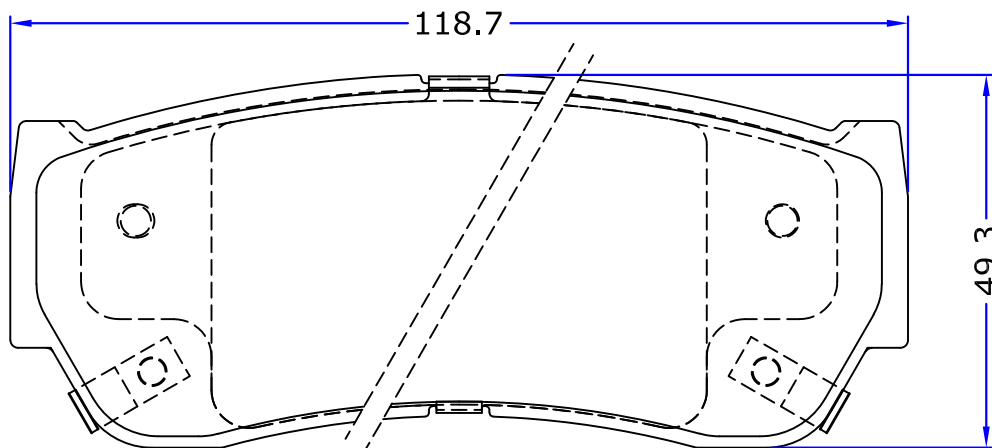

PARS LENT

BRAKE PADS

PL 80199

WVA No. : 80199

THK : 15.2 mm

JAC (T8)

SET : 2 INNER PIECES WITH WEAR INDICATOR SPRING
2 OUTER PIECES