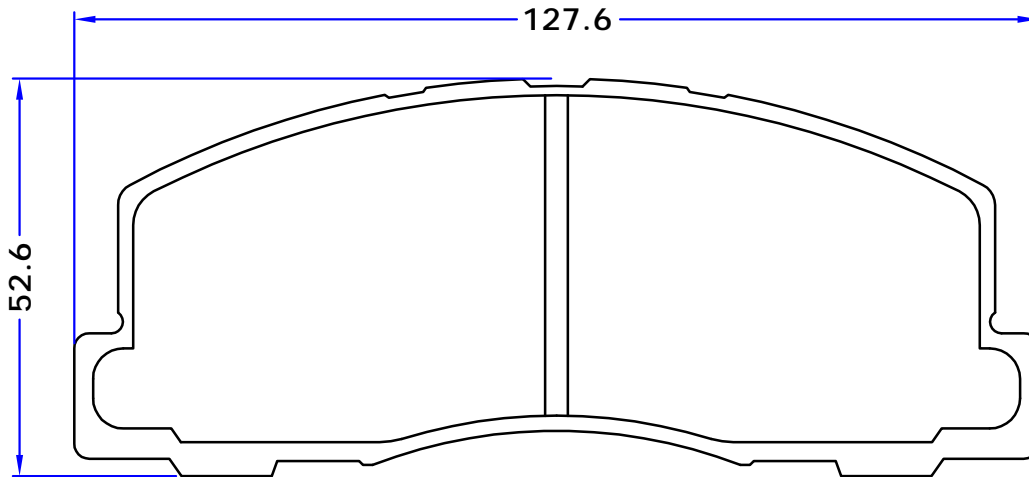

PARS LENT

BRAKE PADS

PL 20955

WVA No. : 20955

THK : 14 mm

MITSUBISHI

- COLT Mk II (C1_A), 10/82 - 04/88
- COLT Mk III (C5_A), 10/86 - 05/92
- CORDIA (A21_A, AB), 10/82 - 12/86
- GALANT Mk III (E1_A), 06/84 - 12/87
- GALANT Mk IV (E3_A), 11/88 - 12/92
- GALANT Mk IV Saloon (E3_A), 11/87 - 03/93
- LANCER Mk III (C1_A, C6_A), 11/83 - 06/90
- LANCER Mk III Estate (C1_V, C3_V), 09/85 - 06/92
- LANCER Mk IV (C6_A, C7_A), 04/88 - 05/94
- LANCER Mk IV Saloon (C6_A), 04/88 - 09/92
- SPACE WAGON (D0_V/W), 01/84 - 01/92
- TREDIA (A21_), 09/82 - 07/86

AKEBONO

MITSUBISHI

- MB277192
- MB277193
- MB316168
- MB316757
- MB366284
- MB407430
- MB407450
- MB500399
- MB500609
- MB500610
- MB500728
- MB500960
- MB534483
- MB534712
- MB534713
- MB587053
- MB587054
- MB587056
- MB587061
- MB587284
- MB618116
- MB668399
- MB895168
- MR162522
- MR389531
- MZ690335
- X3511006