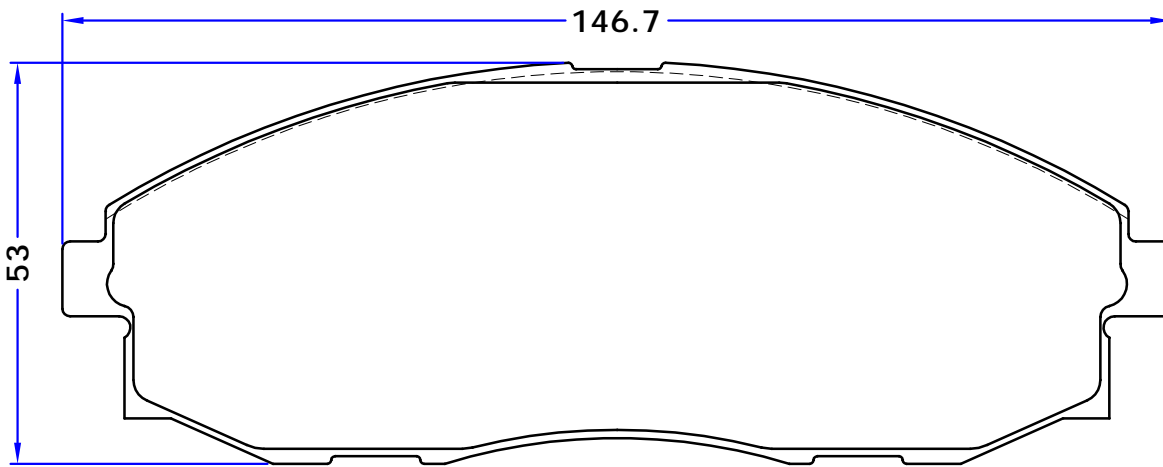

- 2 OUTER PIECES
- 1 INNER PIECE WITH RIGHT WEAR INDICATOR SPRING
- 1 INNER PIECE WITH LEFT WEAR INDICATOR SPRING

1. **OE REF :**
   HYUNDAI
   581014AA00
   581014AA10
   581014AA11
   581014AA30
   581014AA31
   581014AA60
   581014AA61
   581014AA80
   581014AA81
   581014FA00