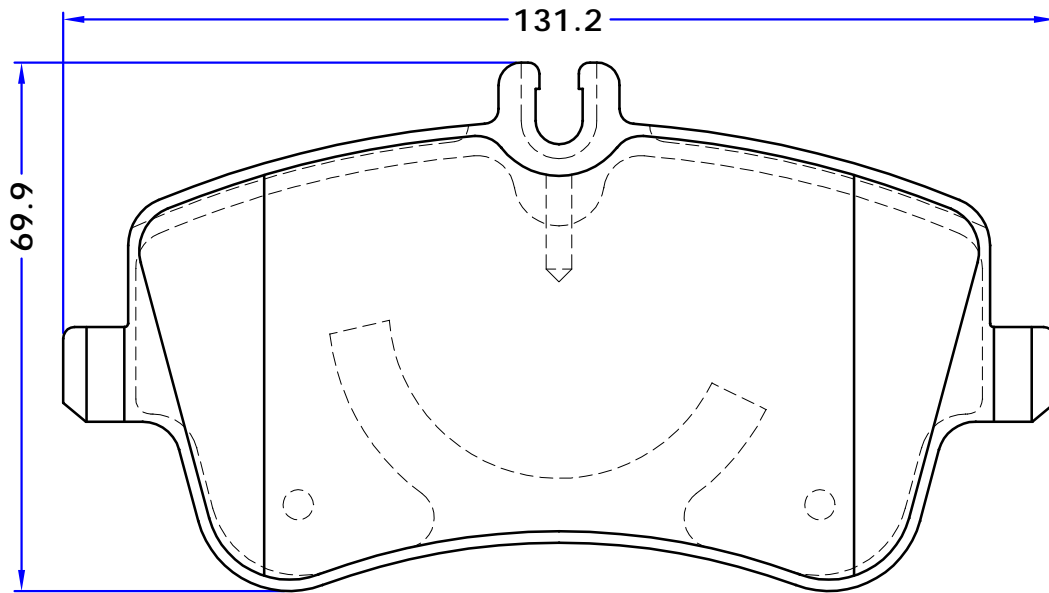

PARS LENT

BRAKE PADS

PL 23144

WVA No. : 23144

THK : 19.5 mm

MERCEDES-BENZ

- C-CLASS (W203), 05/00 -
- C-CLASS Coupe (CL203), 03/01 - 06/11
- C-CLASS T-Model (S203), 03/01 - 08/07
- CLC-CLASS (CL203), 05/08 -
- CLK (C209), 06/02 -
- CLK Convertible (A209), 02/03 -
- SLK (R171), 03/04 -

2 OUTER PIECES
2 INNER PIECES

LUCAS

**OE REF:
MERCEDES-BENZ**

- 0034202520
- 0034205920
- 0034209520
- 0054206220
- 0054209620
- A0034202520
- A0034205920
- A0034209520
- A0054206220
- A0054209620