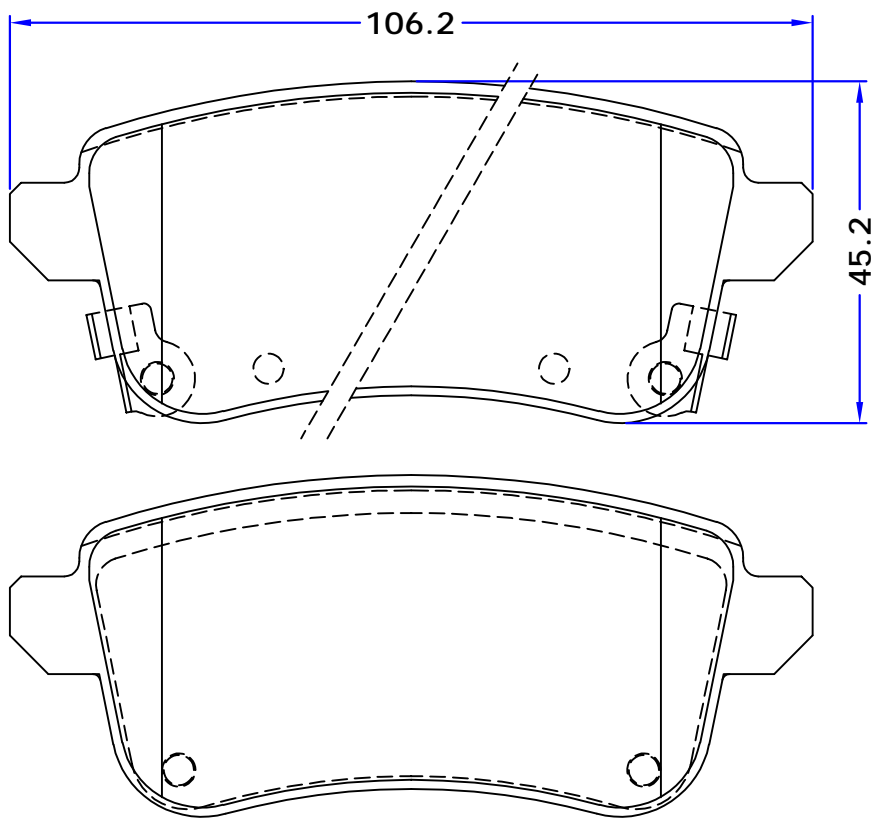

PARS LENT

BRAKE PADS

PL 80192

WVA No. : 80192

THK : 15.5 mm

RENAULT(TALISMAN)

SET: 2 OUTER PIECES
1 INNER PIECE WITH RIGHT WEAR INDICATOR SPRING
1 INNER PIECE WITH LEFT WEAR INDICATOR SPRING

WWW.PARSLENT.COM