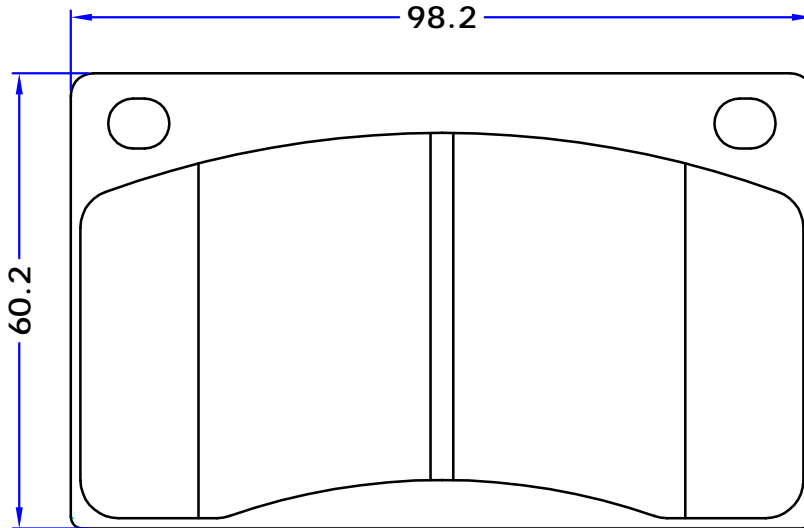

PL 20153

WVA No. : 20153

THK : 16 mm

VOLVO

- 140 (142, 144), 08/66 - 08/75
- 140 Estate (145), 08/66 - 02/75
- 164, 08/68 - 04/75
- 240 (P242, P244), 08/74 - 12/93
- 240 Kombi (P245), 08/74 - 08/93
- 260 (P262, P264), 08/74 - 07/82
- 260 Coupe (P262), 08/77 - 07/78
- 260 Estate (P265), 07/75 - 07/82

GIRLING

OE REF:

- **VOLVO**
- 270163
- 2701639
- 271666
- 271739
- 2717395
- 272566
- 272673
- 2726735
- 272779
- 272867
- 272873
- 2758944
- 31261180