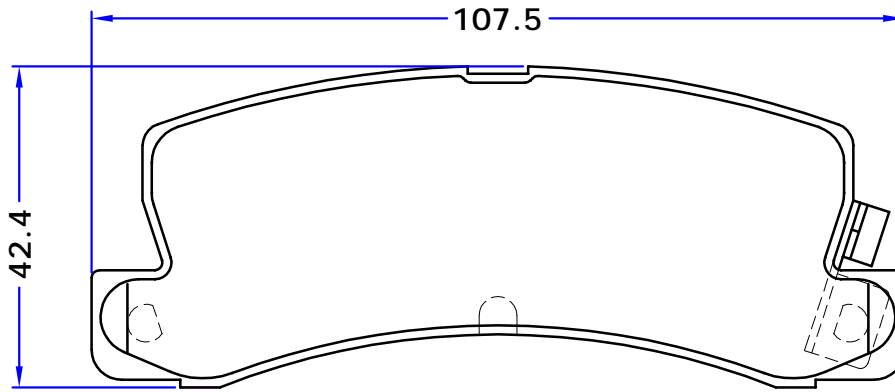

2 PIECES WITH RIGHT WEAR INDICATOR SPRING
2 PIECES WITH LEFT WEAR INDICATOR SPRING

PL 20083

WVA No. : 20083

THK : 17.5 mm

ACURA

LEGEND, 01/86 - 08/91

LEGEND Coupe, 01/87 - 08/91

HONDA