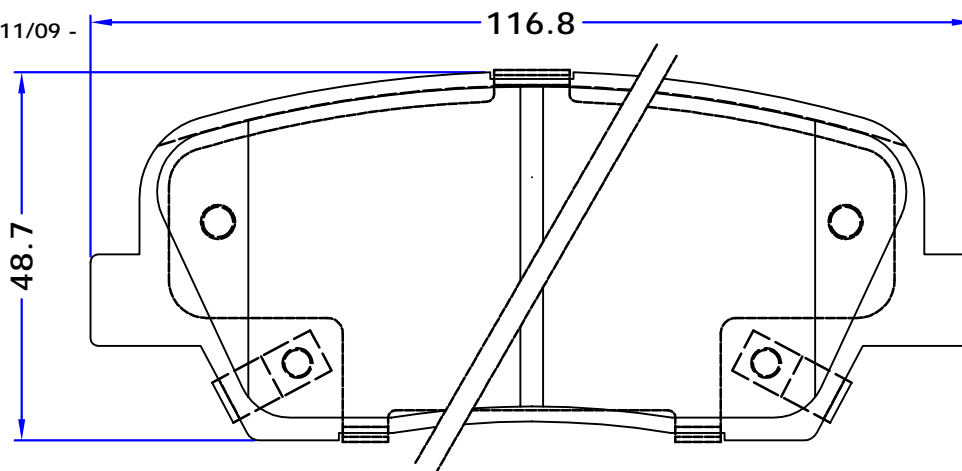

KIA

BORREGO, 11/07 -
SORENTO II (XM), 11/09 -
MOHAVE

- 2 OUTER PIECES
- 1 INNER PIECE WITH RIGHT WEAR INDICATOR SPRING
- 1 INNER PIECE WITH LEFT WEAR INDICATOR SPRING

1. **OE REF :**
   HYUNDAI
   583022MA90
   583022PA70
   583022WA00
   583022WA70
   583022WA90
   583023NA90
   583023NA91
   58302B1A05
   KIA
   583022JA00
   583022PA70