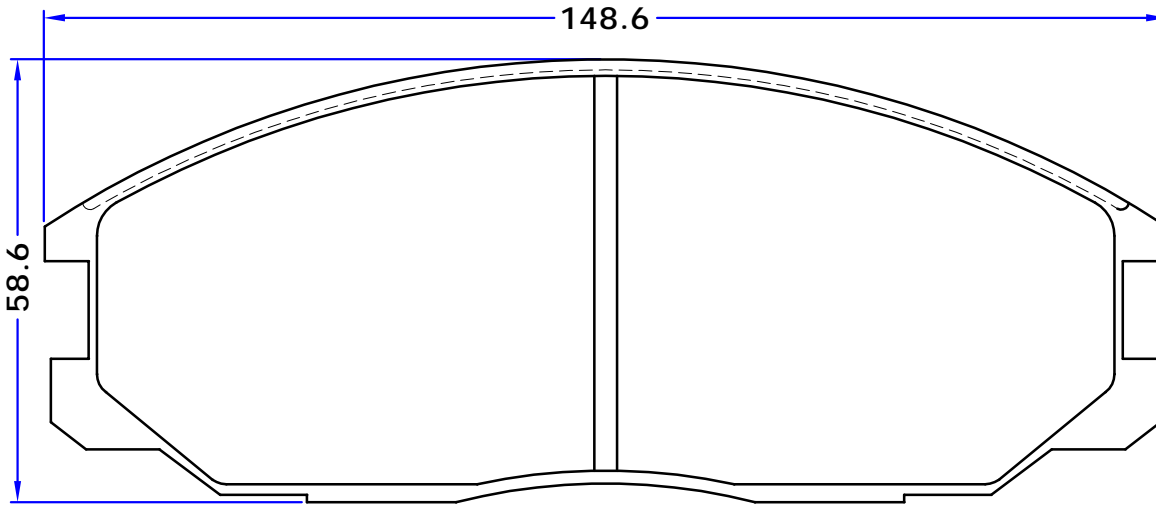

PARS LENT

BRAKE PADS

PL 23569

WVA No. : 23569

THK : 16 mm

HYUNDAI

H-1 Box, 03/00 -
i800 Bus (TQ), 02/08 -

**OE REF:
HYUNDAI**

- 5810126A10
- 5810126A20
- 5810126A30
- 5810139A20
- 5810139A40
- 581013AA20
- 581014AA26
- OK52Y3523Z

- 2 OUTER PIECES
- 1 INNER PIECE WITH RIGHT WEAR INDICATOR SPRING
- 1 INNER PIECE WITH LEFT WEAR INDICATOR SPRING

PL .....

WVA No. : .....

THK : ... mm