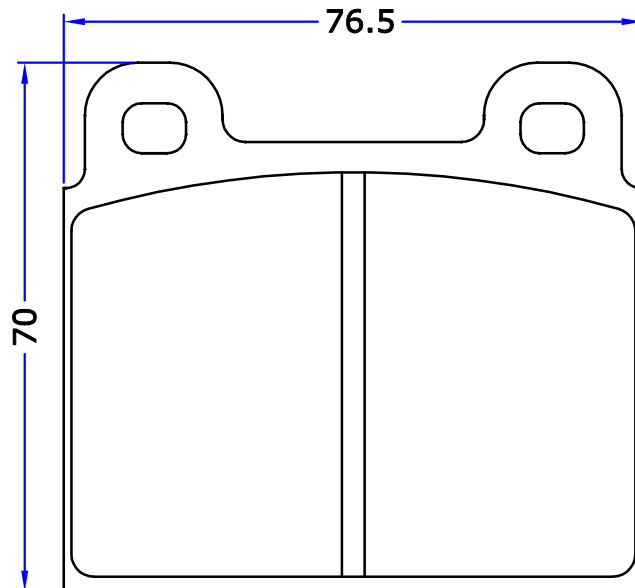

PARS LENT

BRAKE PADS

PL 20002

WVA No. : 20002 & 20191

THK : 15 mm

KIA
MAZDA
BONGO Bus (SR1), 01/84 - 05/94
E-SERIE Box (SR2), 01/84 - 07/04

OE REF:

1. **KIA**
   07K1F3328
   OK70Y3328
   OK71E3328Z
   MAZDA
   S08349280
   S08349280
   S23149280
   S23149280
   S2YA3323Z
   S2YA3328Z
   SA8349280
   SA9449280
   SE963325Z
   SE963328Z
   SE963328Z9A
   SF043328Z
   SF043328Z9A
   S08349280

- 2 OUTER PIECES
- 1 INNER PIECE WITH RIGHT WEAR INDICATOR SPRING
- 1 INNER PIECE WITH LEFT WEAR INDICATOR SPRING

PL 20011-1

WVA No. : 20011

THK : 18.5 mm

VOLKSWAGEN
TRANSPORTER / CARAVELLE Mk III Bus, 05/79 - 07/92
TRANSPORTER Mk II Box, 08/68 - 07/79
TRANSPORTER Mk II Bus, 08/67 - 09/79
TRANSPORTER Mk II Platform/Chassis, 08/68 - 07/79
TRANSPORTER Mk III Box, 05/79 - 12/92
TRANSPORTER Mk III Platform/Chassis, 05/79 - 12/92

OE REF:
VOLKSWAGEN

1. 211698151C
   251698151
   251698151A
   251698151B
   251698151D
   251698151E

4 PIECES