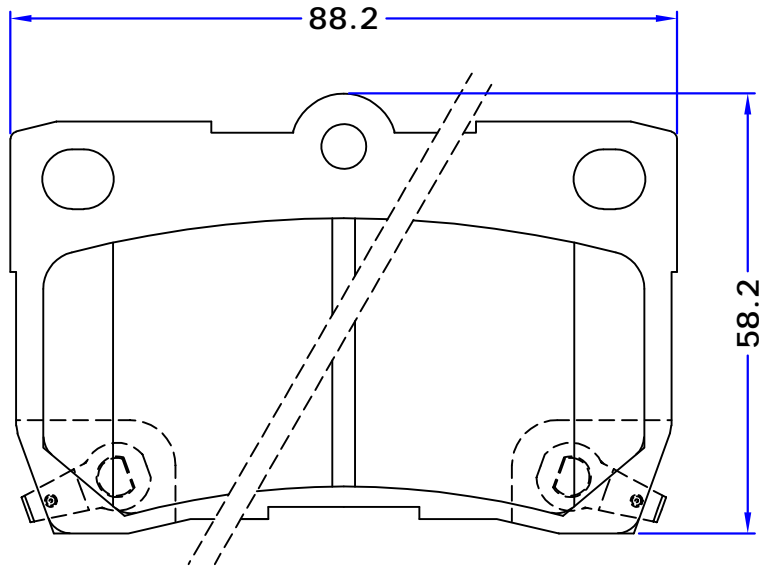

PL 24323

WVA No. : 24323

THK : 15.8 mm

LEXUS

GS (_S19_), 01/05 - 11/11

IS C (GSE2_), 04/09 -

IS II (_E2_), 08/05 - 03/13

TOYOTA

SET: 2 OUTER PIECES
2 INNER PIECES WITH WEAR INDICATOR SPRING

OE REF:
LEXUS
0446622190
0446630240
0446653010
TOYOTA
044662219079
044665301079
04466WY020