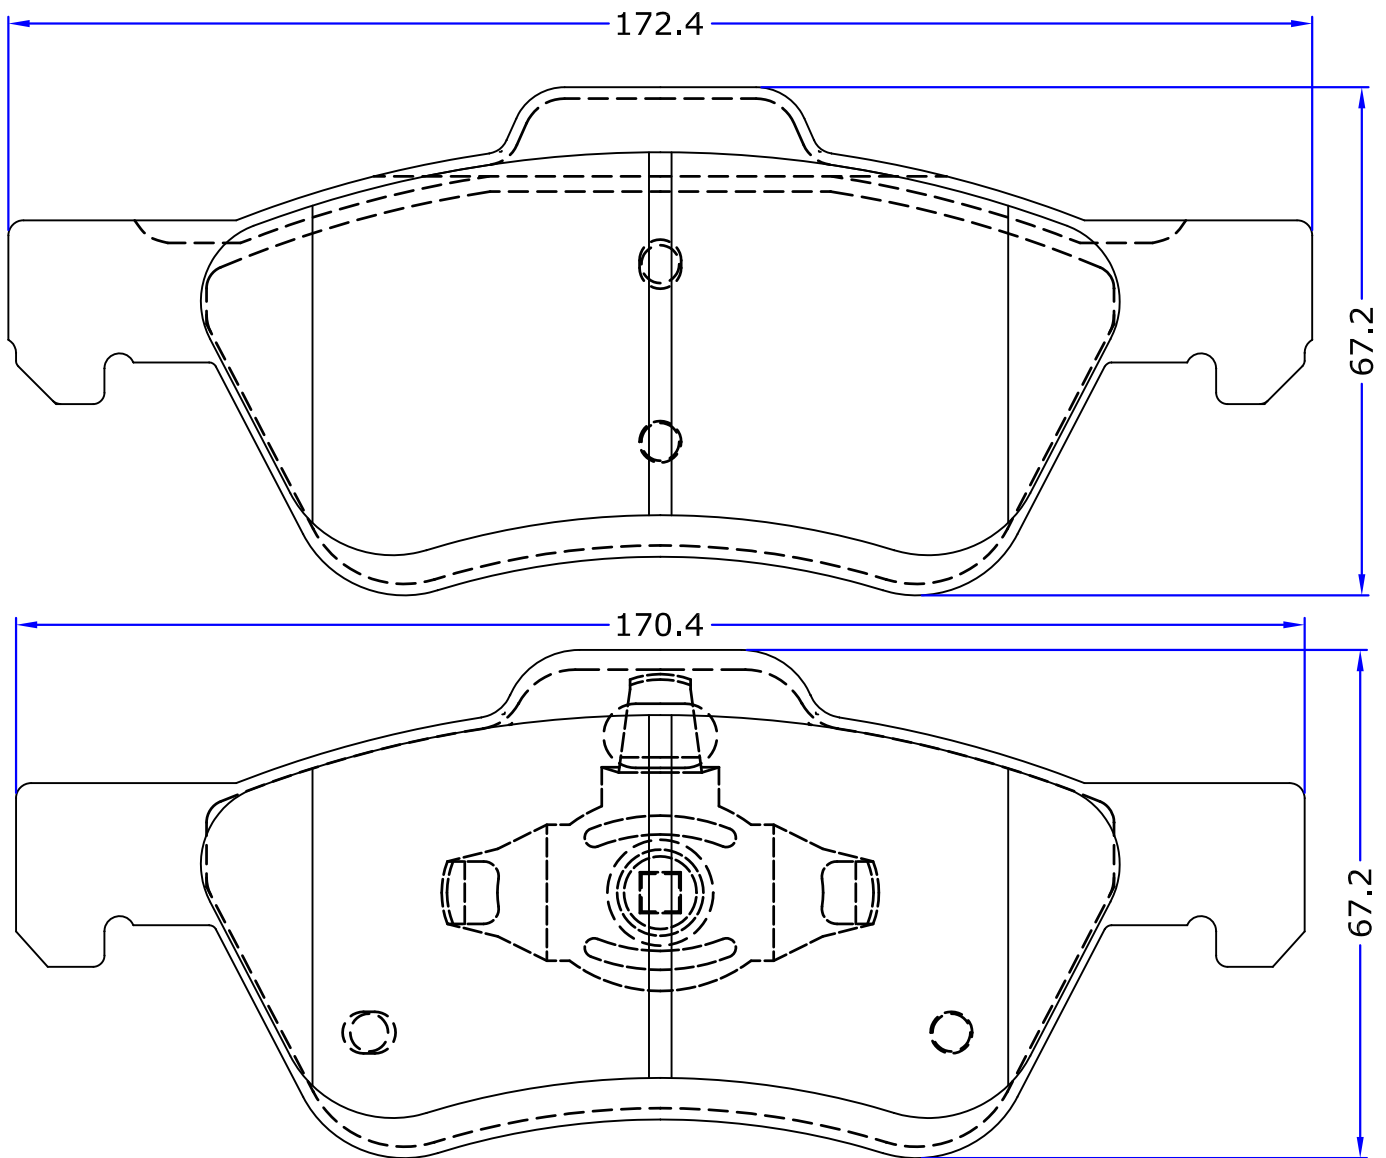

PARS LENT

BRAKE PADS

PL 80168

WVA No. :

THK : 16.7 mm

IRAN KHODRO(HAIMA)

SET : 1 INNER PIECE WITH CALIPER LOCATOR SPRING
1 INNER PIECE WITH CALIPER LOCATOR SPRING
2 OUTER PIECES