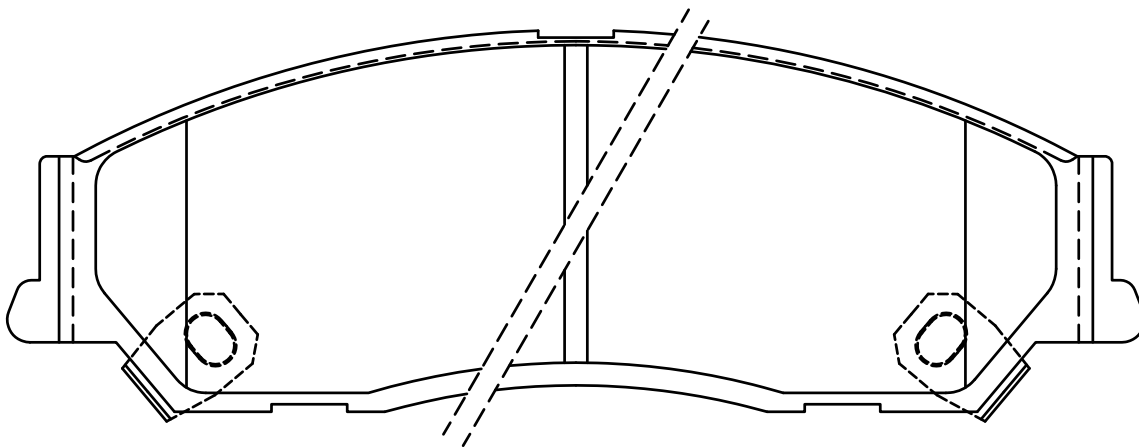

PARS LENT

BRAKE PADS

PL 80166

WVA No. :

THK : 16.5 mm

GEELY
X7

SET : 2 PIECES WITHOUT WEAR INDICATOR SPRING
1 PIECE WITH RIGHT WEAR INDICATOR SPRING
1 PIECE WITH LEFT WEAR INDICATOR SPRING