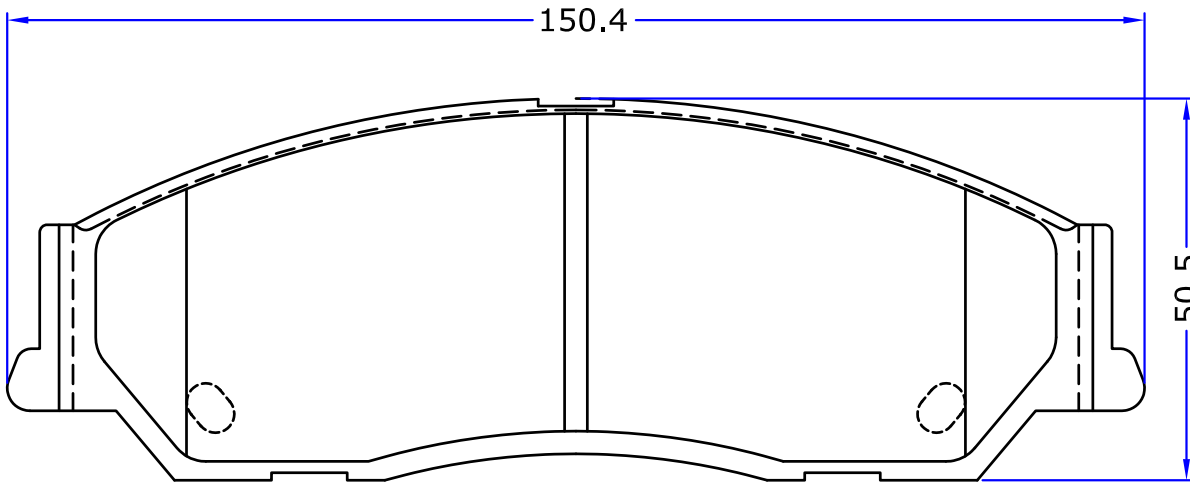

PARS LENT

BRAKE PADS

PL 80166

WVA No. :

THK : 16.5 mm

GEELY
X7

SET : 2 PIECES WITHOUT WEAR INDICATOR SPRING
1 PIECE WITH RIGHT WEAR INDICATOR SPRING
1 PIECE WITH LEFT WEAR INDICATOR SPRING