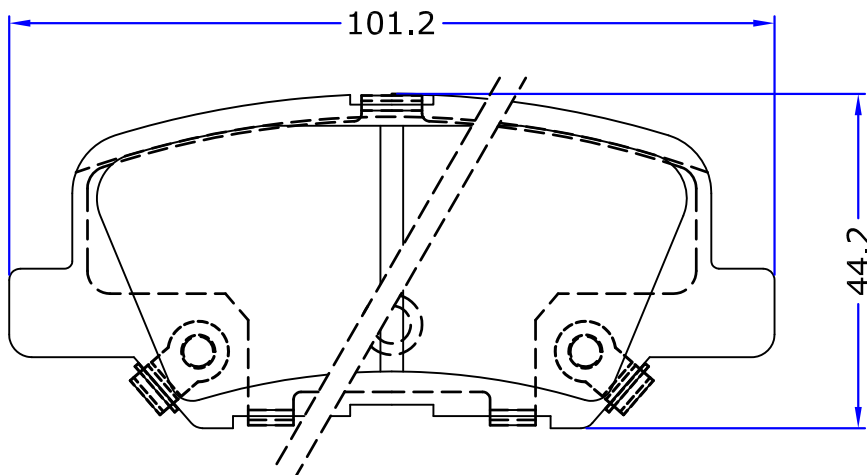

PARS LENT

BRAKE PADS

PL 25688

WVA No. : 25688

THK : 15.8 mm

MAZDA

6 Saloon (GJ, GL), 12/12 -

MITSUBISHI

OUTLANDER III (GG_W, GF_W, ZJ), 08/12 -

OUTLANDER SPORT (GA_W_), 02/10 -

PEUGEOT

AKEBONO

SET : 1 INNER PIECE WITH RIGHT WEAR INDICATOR SPRING
1 INNER PIECE WITH LEFT WEAR INDICATOR SPRING
2 OUTER PIECES

OE REF :