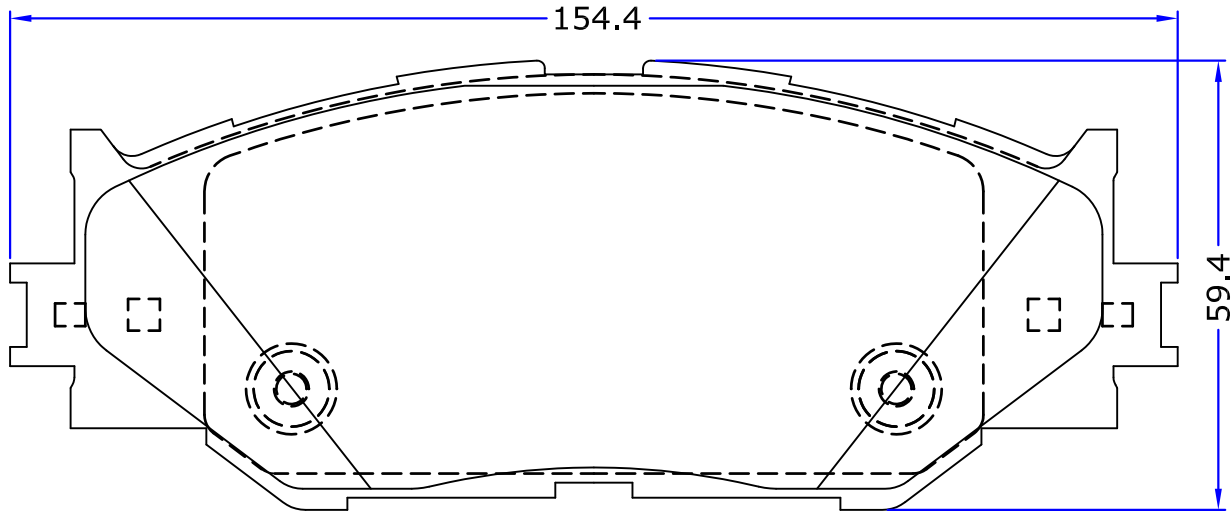

PARS LENT

BRAKE PADS

PL 23983

WVA No. : 23983

THK : 17.7 mm

LEXUS

IS C (GSE2_), 04/09 -
IS II (GSE2_, ALE2_, USE2_), 10/05 - 03/13
IS III (_E3_), 04/13 -

ADVICS

OE REF :

LEXUS
0446553020
0446553040
TOYOTA
0446553020
0446553040

SET : 4 PIECES

WWW.PARSLENT.COM