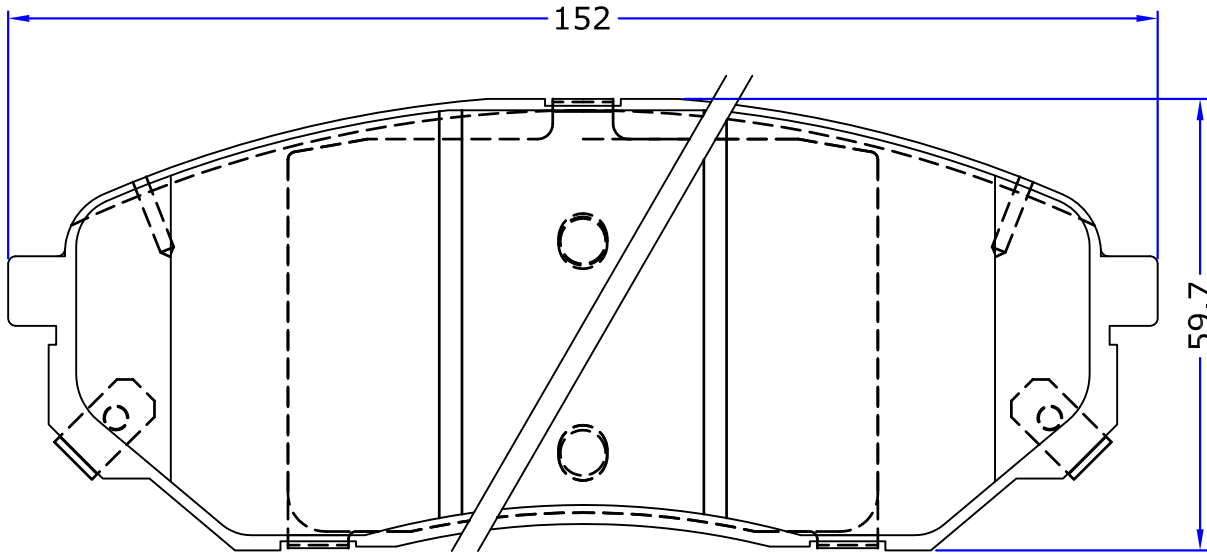

PARS LENT

BRAKE PADS

PL 22378

WVA No. : 22378

THK : 17 mm

KIA
SORENTO III (UM), 01/15 -

4x

SET : 1 INNER PIECE WITH RIGHT WEAR INDICATOR SPRING
1 INNER PIECE WITH LEFT WEAR INDICATOR SPRING
2 OUTER PIECES