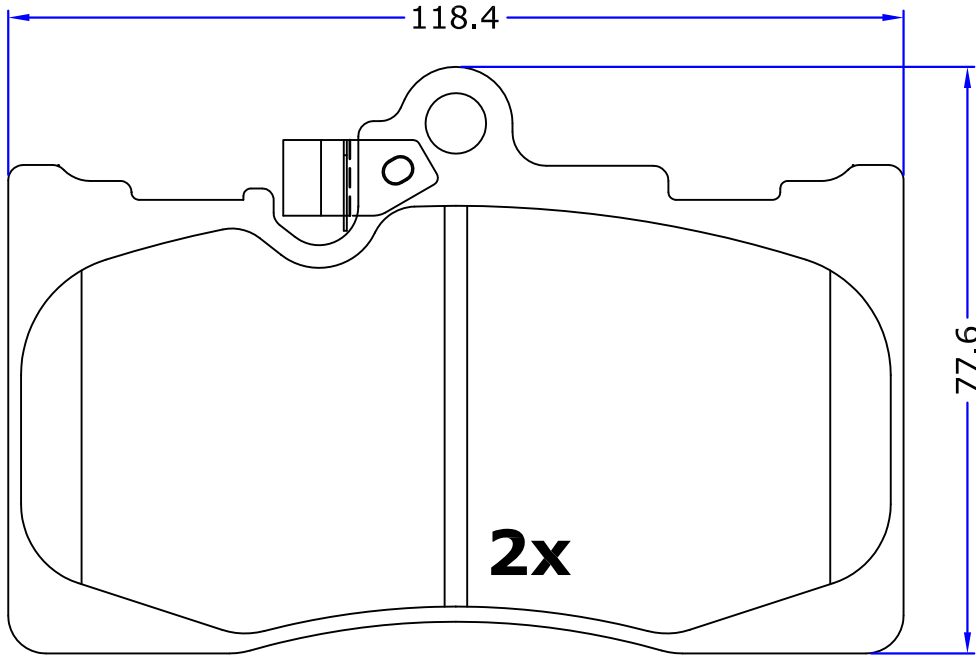

LEXUS

GS (_L1_), 09/11 -
GS (GRS19_, UZS19_, URS19_), 01/05 - 11/11
IS C (GSE2_), 04/09 -
IS III (_E3_), 04/13 -
RC (_C1_), 08/14 -

TOYOTA

Advics

OE REF :

LEXUS

0446503410
0446522340
0446530400
0446530450
0446530470
0446530490
0446530500
044653050079
0446530510

TOYOTA

044653040079
044653041079
0446530430
0446530460
044653046079
044653047079
044653049079
044653049179
0446530510
04465WY030

SET : 2 INNER PIECES WITH WEAR INDICATOR SPRING
2 OUTER PIECES