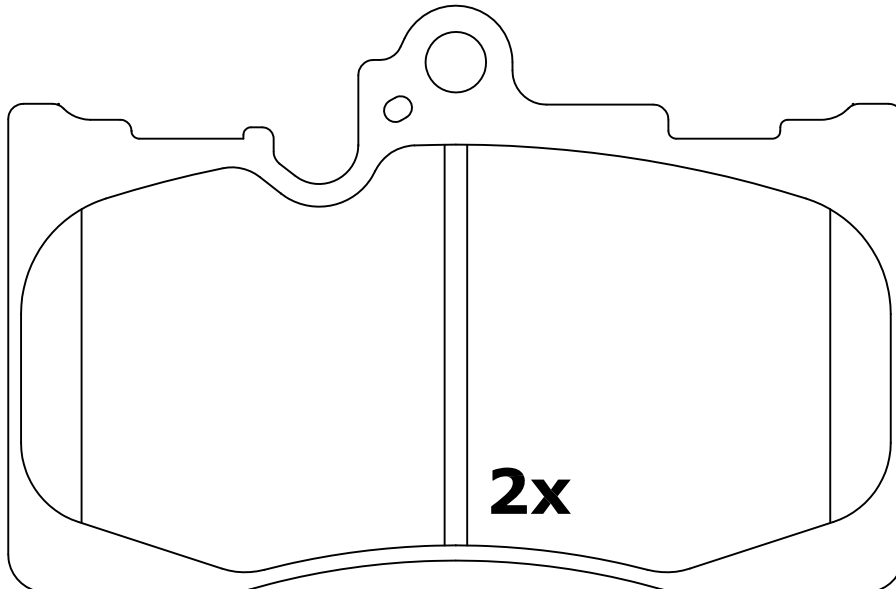

LEXUS

GS (_L1_), 09/11 -
GS (GRS19_, UZS19_, URS19_), 01/05 - 11/11
IS C (GSE2_), 04/09 -
IS III (_E3_), 04/13 -
RC (_C1_), 08/14 -

TOYOTA

Advics

OE REF :

LEXUS

0446503410
0446522340
0446530400
0446530450
0446530470
0446530490
0446530500
044653050079
0446530510

TOYOTA

044653040079
044653041079
0446530430
0446530460
044653046079
044653047079
044653049079
044653049179
0446530510
04465WY030

SET : 2 INNER PIECES WITH WEAR INDICATOR SPRING
2 OUTER PIECES