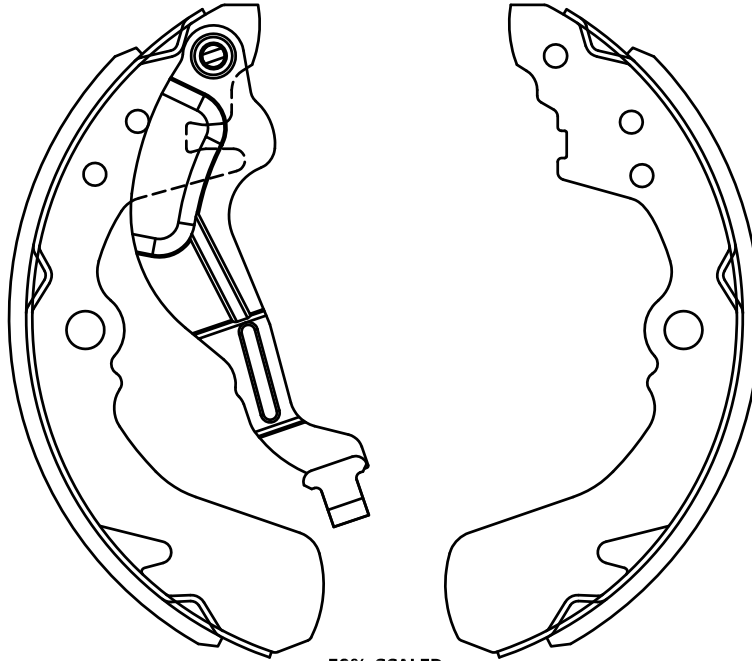

PARS LENT

BRAKE PADS

PL 71060

WVA No. : -----

Ø 200 x w 31 mm

KIA (TIBA)

50% SCALED

2 LEFT PIECES
2 RIGHT PIECES WITH HAND BRAKE ARM