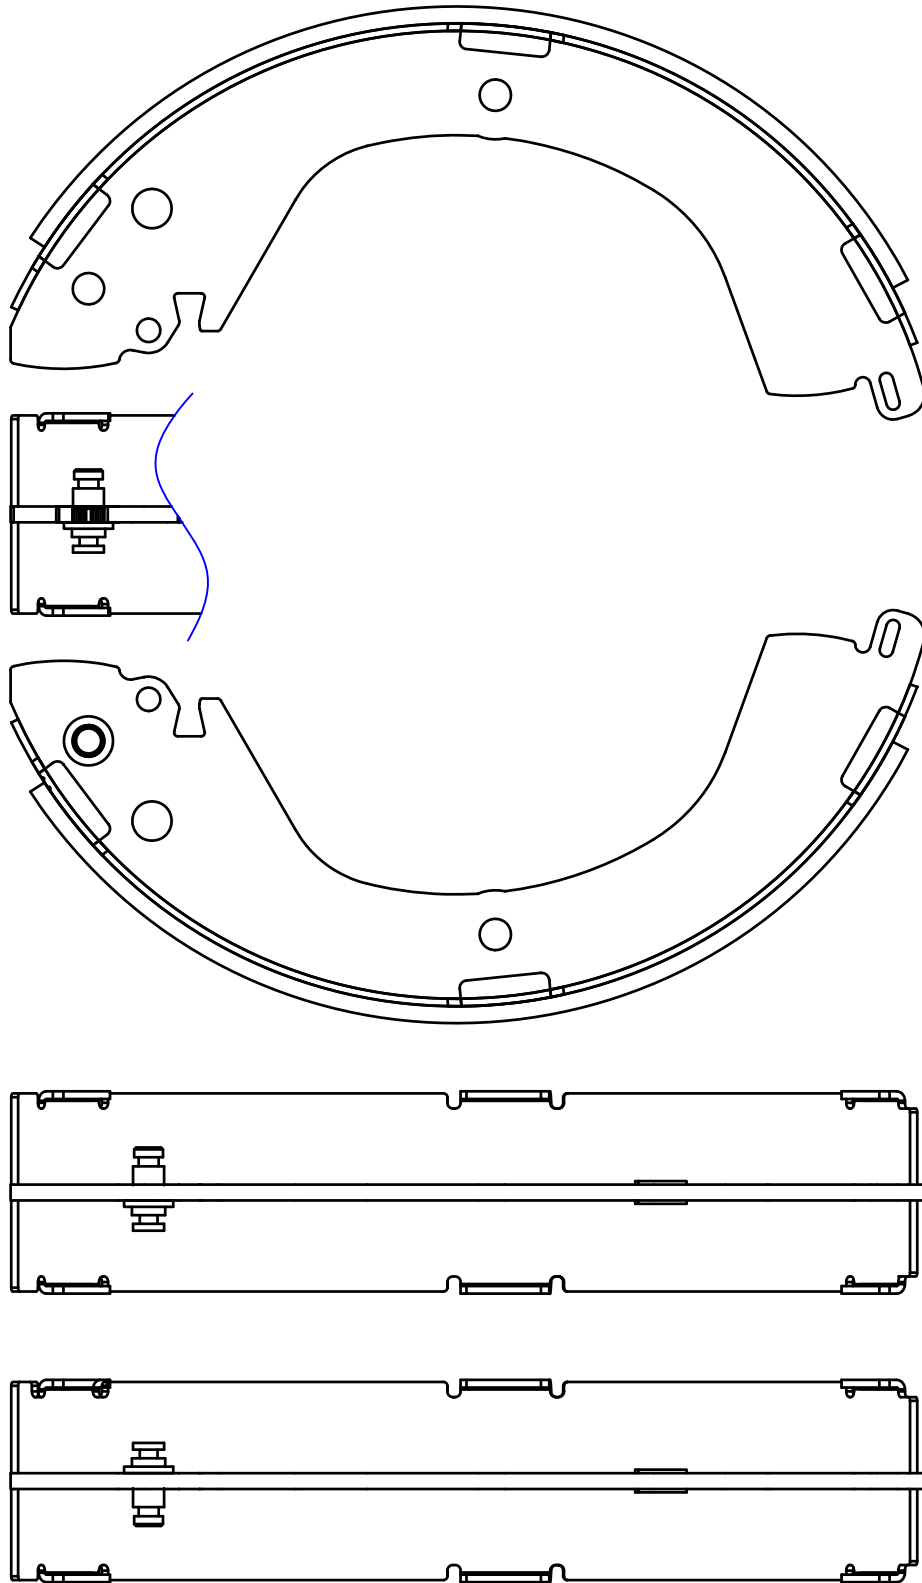

# PARS LENT

BRAKE PADS

**PL 71068**

WVA No. : 10506

Ø 269 x w 53.5 mm

MORATTAB VEHICLE (CAKY(KY5))  
MITSUBISHI

**Akebono**

2 PIECES WITHOUT PIN  
1 PIECE WITH RIGHT PIN  
1 PIECE WITH LEFT PIN

50% SCALED

OEM Ref.  
**MITSUBISHI**  
MB102643  
MB178829  
MR178826