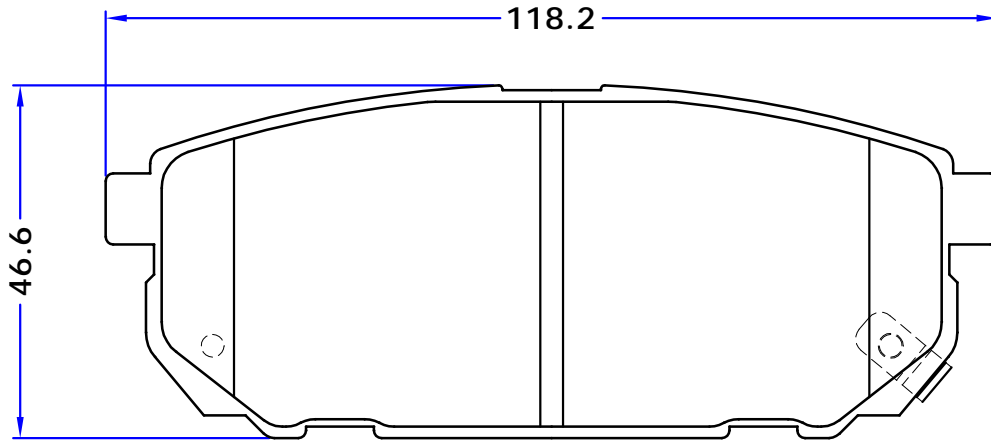

PARS LENT

BRAKE PADS

PL 80146

WVA No. : 24058

THK : 15.5 mm

KIA
SORENTO I (JC), 08/02 -

SUMITOMO

- 2 OUTER PIECES
- 1 INNER PIECE WITH RIGHT WEAR INDICATOR SPRING
- 1 INNER PIECE WITH LEFT WEAR INDICATOR SPRING