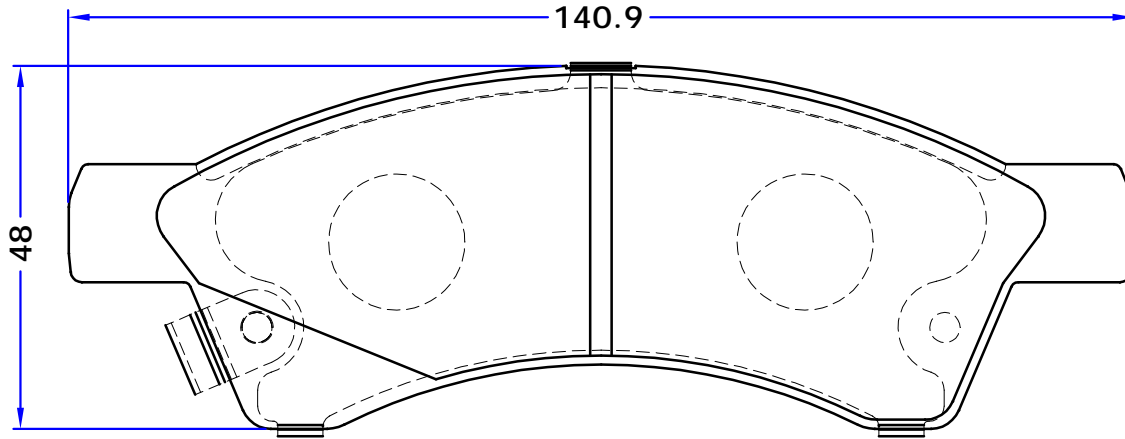

PARS LENT

BRAKE PADS

PL 80131

WVA No. : -----

THK : 16.5 mm

TIBA

THICKNESS WITHOUT SHIM = 15.8 mm

- 1 RIGHT PIECE WITH RIGHT WEAR INDICATOR SPRING
- 1 RIGHT PIECE WITHOUT WEAR INDICATOR SPRING
- 1 LEFT PIECE WITH LEFT WEAR INDICATOR SPRING
- 1 LEFT PIECE WITHOUT WEAR INDICATOR SPRING