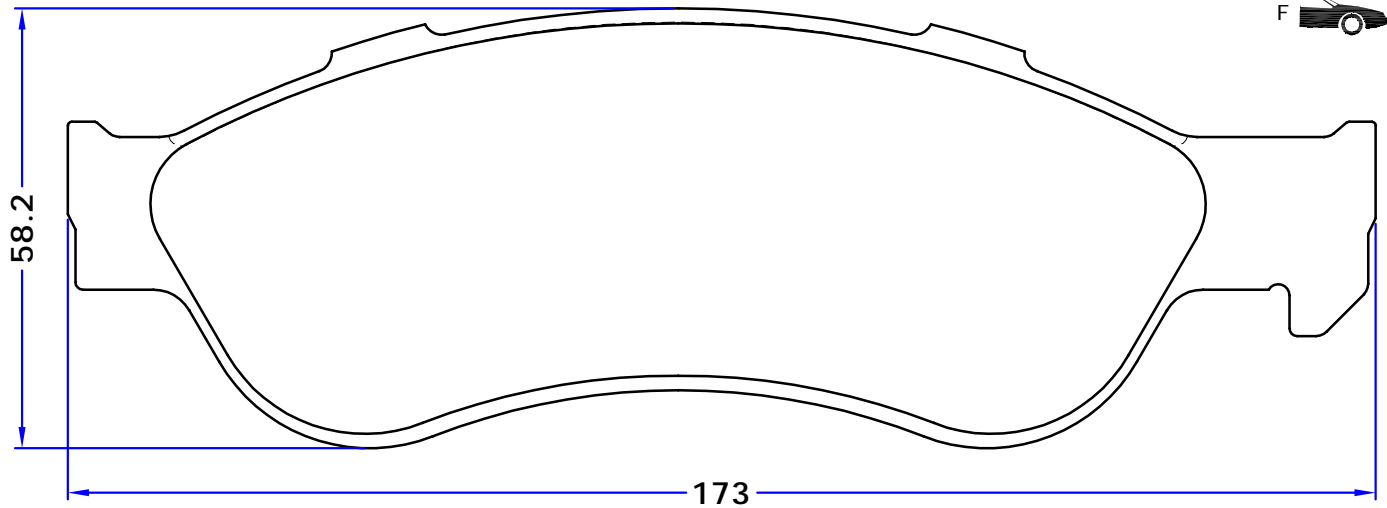

PARS LENT

BRAKE PADS

PL 80118

WVA No. : -----

THK : 18.5 mm

PEUGEOT

WIRE LENGTH=230 mm

- 1 RIGHT PIECE WITHOUT WEAR INDICATOR
- 1 RIGHT PIECE WITH WEAR INDICATOR
- 1 LEFT PIECE WITHOUT WEAR INDICATOR
- 1 LEFT PIECE WITH WEAR INDICATOR