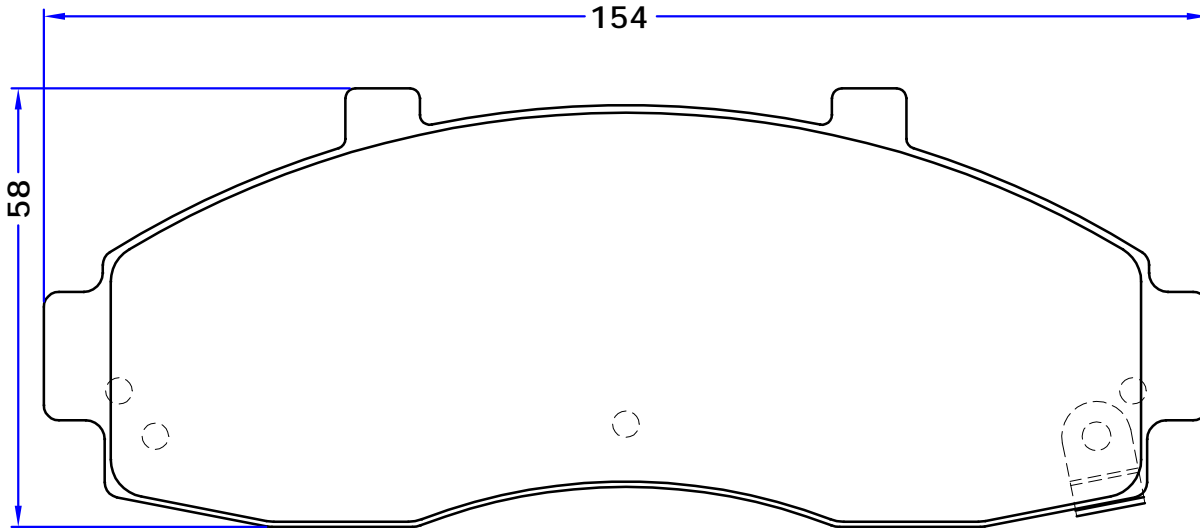

PARS LENT

BRAKE PADS

PL 80053

WVA No. : 23484

THK : 17 mm

KIA
BESTA Box (TB),
PREGIO Box (TB), 10/97 -
PREGIO Bus, 08/95 - 09/04

SUMITOMO

- 2 OUTER PIECES
- 1 INNER PIECE WITH RIGHT WEAR INDICATOR SPRING
- 1 INNER PIECE WITH LEFT WEAR INDICATOR SPRING