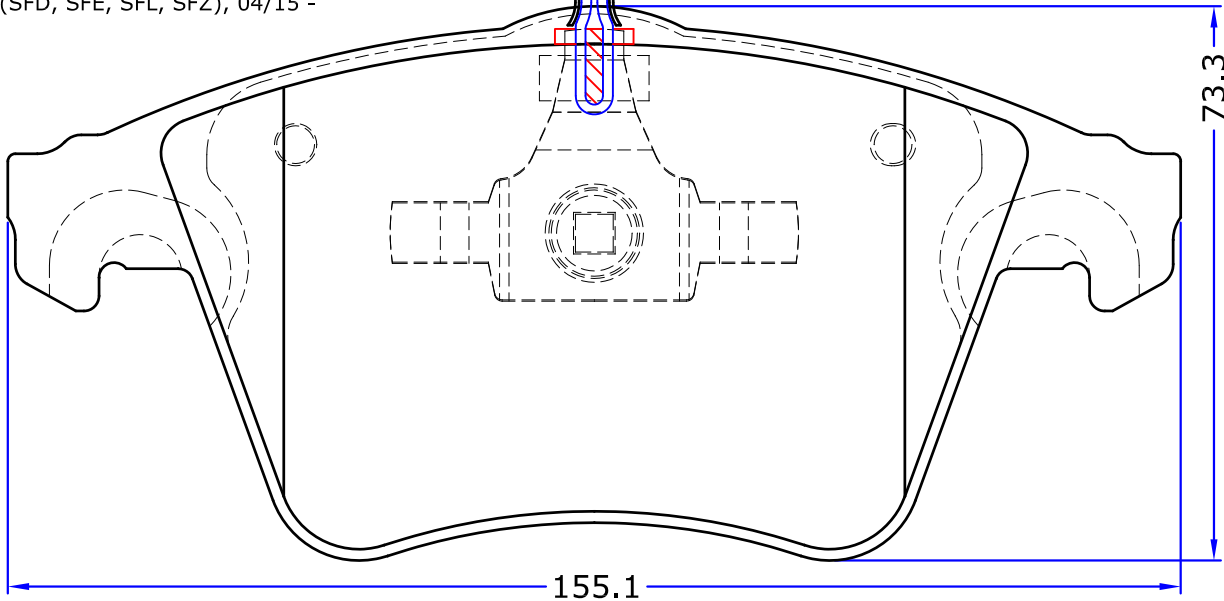

PL 23747

WVA No. : 23747

THK : 19.7 mm

VOLKSWAGEN

- MULTIVAN Mk V (7HM, 7HN, 7HF, 7EF, 7EM, 7EN), 04/03 -
- MULTIVAN Mk VI (SGF, SGM, SGN), 04/15 -
- TRANSPORTER / CARAVELLE Mk V Bus (7HB, 7HJ, 7EB, 7EJ, 7EF, 7, 04/03 TRANSPORTER / CARAVELLE Mk VI Bus (SGB, SGG, SGJ), 04/15 -
- EUROVAN V Bus (7HB, 7HJ, 7EB, 7EJ, 7EF), 04/03 -
- TRANSPORTER Mk V Box (7HA, 7HH, 7EA, 7EH), 04/03 -
- TRANSPORTER Mk V Platform/Chassis (7JD, 7JE, 7JL, 7JY, 7JZ,, 04/03 -)
- TRANSPORTER Mk VI Box (SGA, SGH), 04/15 -
- TRANSPORTER Mk VI Platform/Chassis (SFD, SFE, SFL, SFZ), 04/15 -

TEVES

- 1 INNER PIECE WITH WITHOUT WEAR INDICATOR WIRE
- 1 INNER PIECE WITH WITH WEAR INDICATOR WIRE
- 2 OUTER PIECES

- OE REF:**
- AUDI**
 - 7H0698151
 - 7H0698151A
 - SEAT**
 - 7H069815
 - 7H0698151A
 - SKODA**
 - 7H0698151
 - 7H0698151A
 - VOLKSWAGEN**
 - 7H0698151
 - 7H0698151A