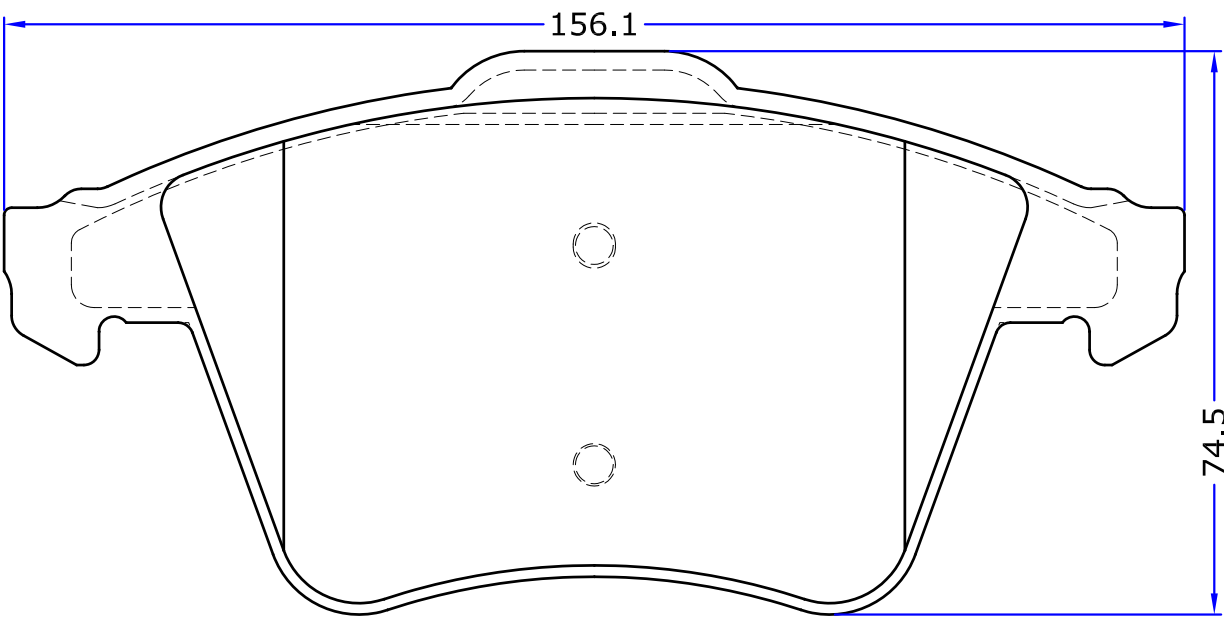

PL 23747

WVA No. : 23747

THK : 19.7 mm

VOLKSWAGEN

- MULTIVAN Mk V (7HM, 7HN, 7HF, 7EF, 7EM, 7EN), 04/03 -
- MULTIVAN Mk VI (SGF, SGM, SGN), 04/15 -
- TRANSPORTER / CARAVELLE Mk V Bus (7HB, 7HJ, 7EB, 7EJ, 7EF, 7, 04/03 TRANSPORTER / CARAVELLE Mk VI Bus (SGB, SGG, SGJ), 04/15 -
- EUROVAN V Bus (7HB, 7HJ, 7EB, 7EJ, 7EF), 04/03 -
- TRANSPORTER Mk V Box (7HA, 7HH, 7EA, 7EH), 04/03 -
- TRANSPORTER Mk V Platform/Chassis (7JD, 7JE, 7JL, 7JY, 7JZ,, 04/03 -)
- TRANSPORTER Mk VI Box (SGA, SGH), 04/15 -
- TRANSPORTER Mk VI Platform/Chassis (SFD, SFE, SFL, SFZ), 04/15 -

TEVES

- 1 INNER PIECE WITH WITHOUT WEAR INDICATOR WIRE
- 1 INNER PIECE WITH WITH WEAR INDICATOR WIRE
- 2 OUTER PIECES

- OE REF:**
- AUDI**
 - 7H0698151
 - 7H0698151A
 - SEAT**
 - 7H069815
 - 7H0698151A
 - SKODA**
 - 7H0698151
 - 7H0698151A
 - VOLKSWAGEN**
 - 7H0698151
 - 7H0698151A