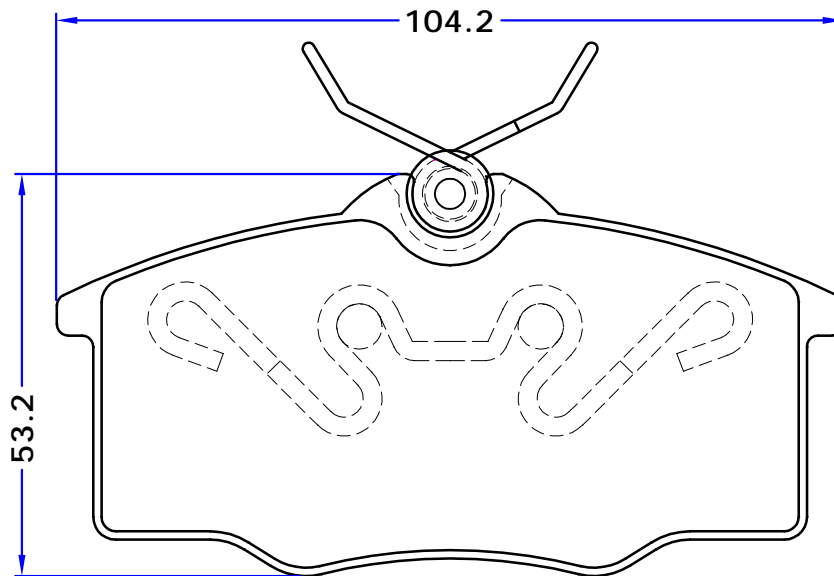

PARS LENT

BRAKE PADS

PL 23546

WVA No. : 23546

THK : 16 mm

VOLKSWAGEN (GOL, PARATI, SAVEIRO Flatbed / Chassis)

2 OUTER PIECES
2 INNER PIECES

VARGA