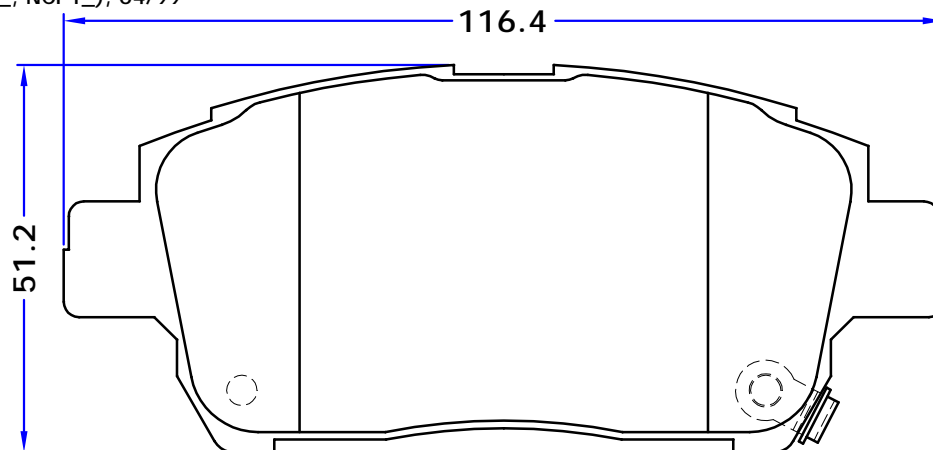

# PARS LENT

BRAKE PADS

**PL 23510**

WVA No. : 23510

THK : 15.5 mm

FAW TOYOTA (PRIUS MPV)

TOYOTA

- CELICA (ZZT23\_), 11/99 -
- COROLLA (CDE12\_, ZZE12\_, NDE12\_, ZDE12\_), 11/01 -
- COROLLA Estate (\_E12J\_, \_E12T\_), 12/01 -
- COROLLA Saloon (\_E12J\_, \_E12T\_), 11/01 -
- COROLLA Saloon (E15\_), 11/06 -
- COROLLA Verso (ZDE12\_, CDE12\_), 09/01 - 05/04
- PRIUS Hatchback (NHW20\_), 08/03 -
- PRIUS Saloon (NHW11\_), 05/00 - 01/04
- WILL CYPHA (NCP7\_), 05/01 -
- YARIS VERSO (NLP2\_, NCP2\_), 11/99 -
- YARIS/VITZ (SCP1\_, NLP1\_, NCP1\_), 04/99 -

AKEBONO

R&F

OE REF:  
TOYOTA

- 044650W050
- 0446512592
- 0446513020
- 0446513050
- 0446517100
- 0446517101
- 0446517140
- 0446520480
- 0446552010
- 0446552011
- 0446552021
- 0446552022
- 0446552060
- 0446552100
- 0446552120

- 2 OUTER PIECES
- 1 INNER PIECE WITH RIGHT WEAR INDICATOR SPRING
- 1 INNER PIECE WITH LEFT WEAR INDICATOR SPRING

[WWW.PARSLENT.COM](http://WWW.PARSLENT.COM)