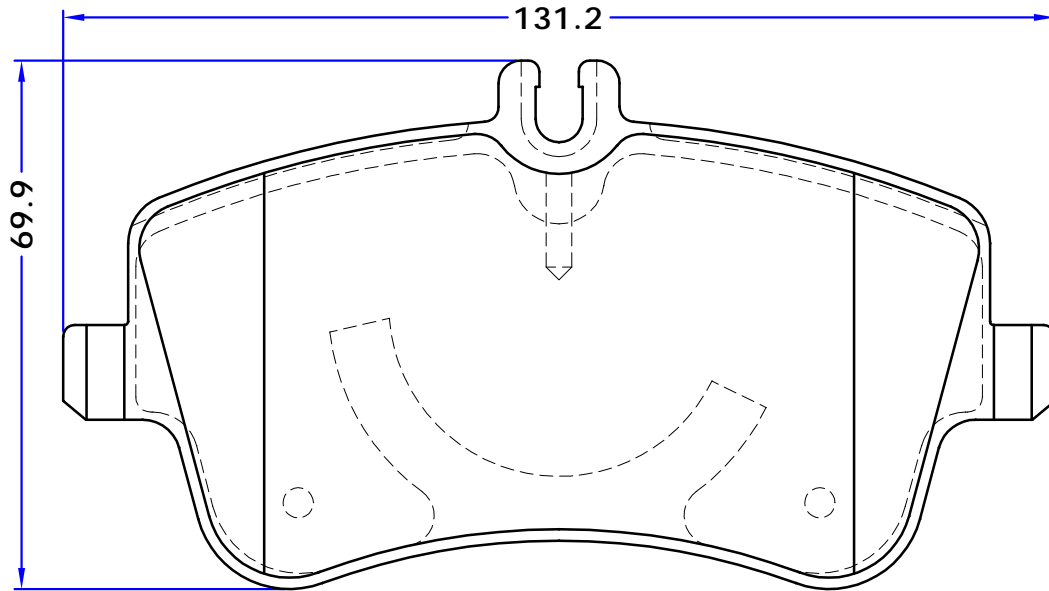

PARS LENT

BRAKE PADS

PL 23144

WVA No. : 23144

THK : 19.5 mm

MERCEDES-BENZ

- C-CLASS (W203), 05/00 -
- C-CLASS Coupe (CL203), 03/01 - 06/11
- C-CLASS T-Model (S203), 03/01 - 08/07
- CLC-CLASS (CL203), 05/08 -
- CLK (C209), 06/02 -
- CLK Convertible (A209), 02/03 -
- SLK (R171), 03/04 -

2 OUTER PIECES
2 INNER PIECES

LUCAS

- OE REF:**
MERCEDES-BENZ
0034202520
0034205920
0034209520
0054206220
0054209620
A0034202520
A0034205920
A0034209520
A0054206220
A0054209620

WWW.PARSLENT.COM