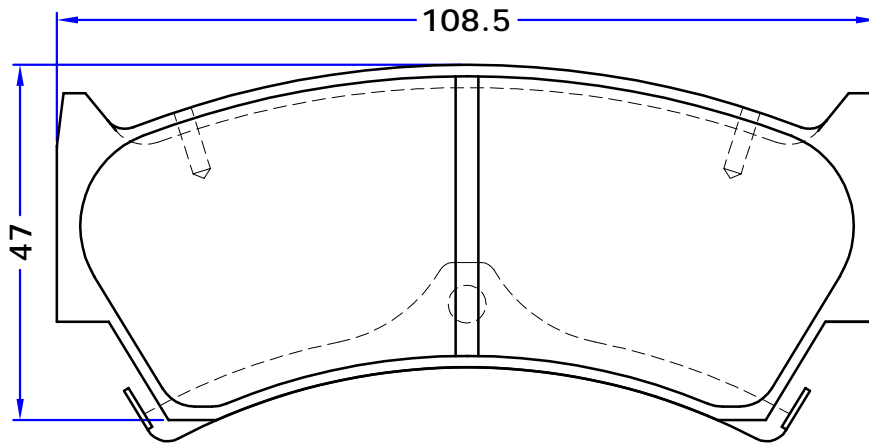

PARS LENT

BRAKE PADS

PL 23005

WVA No. : 23005

THK : 15.5 mm

NISSAN

ALMERA (N15), 07/95 - 07/00

ALMERA Hatchback (N15), 07/95 - 03/00

AKEBONO

- 2 OUTER PIECES WITH CENTRAL WEAR INDICATOR SPRING
- 1 INNER PIECE WITH RIGHT WEAR INDICATOR SPRING
- 1 INNER PIECE WITH LEFT WEAR INDICATOR SPRING

NISSAN
410600M892

WWW.PARSLENT.COM