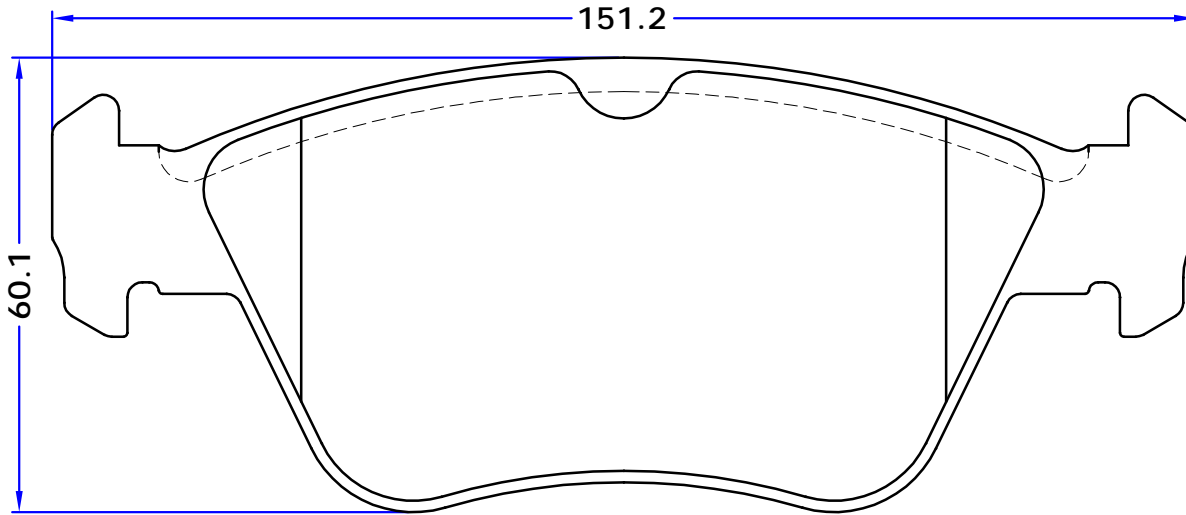

PARS LENT

BRAKE PADS

PL 21664

WVA No. : 21664

THK : 19.5 mm

MERCEDES-BENZ

- C-CLASS (W202), 03/93 - 05/00
- C-CLASS Estate (S202), 06/96 - 03/01
- CLK (C208), 06/97 - 07/02
- CLK Convertible (A208), 03/98 - 03/02
- E-CLASS (W210), 06/95 - 03/02
- E-CLASS Estate (S210), 06/96 - 03/03
- SLK (R170), 04/96 - 04/04

TEVES

- 2 OUTER PIECES
- 2 INNER PIECES

- OE REF:**
MERCEDES-BENZ
0024204420
0024209620
0044200220
004420022067
0054204720
A0024204420
A0024209620
A0044200220
A004420022067
A0054204720

WWW.PARSLENT.COM