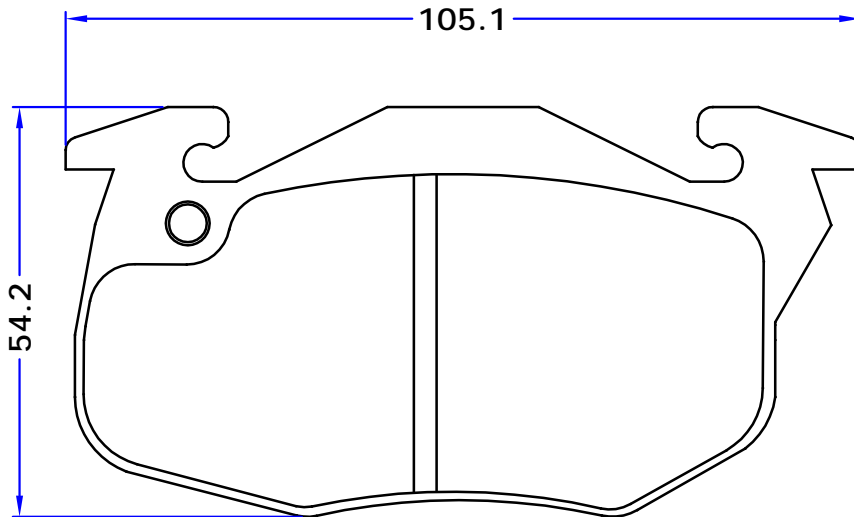

PARS LENT

BRAKE PADS

PL 21061

WVA No. : 20906 & 21061

THK : 18 mm

PEUGEOT (GL)

2X

BENDIX

- 1 RIGHT PIECE
- 1 RIGHT PIECE WITH WEAR INDICATOR WIRE
- 1 LEFT PIECE
- 1 LEFT PIECE WITH WEAR INDICATOR WIRE

WWW.PARSLENT.COM