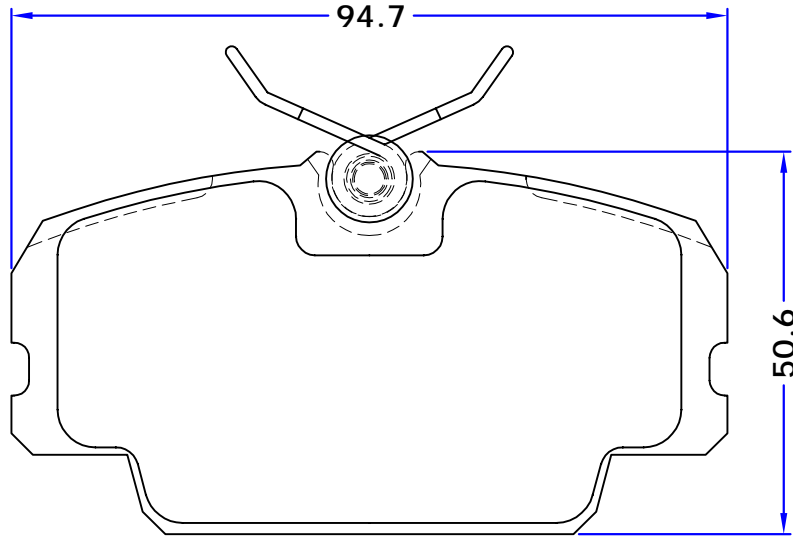

PARS LENT

BRAKE PADS

PL20890

WVA No. : 20890

THK : 17.4

BMW (3 SERIES)
MERCEDES (190)
SAAB (900 , 9000)

4 PIECES

D321-7181