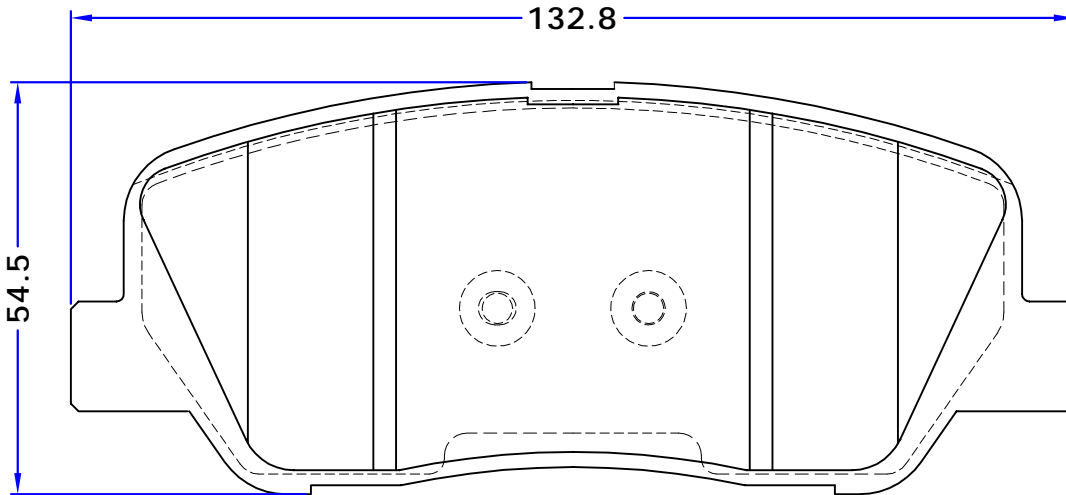

PARS LENT

BRAKE PADS

PL 80165

WVA No. :

THK : 17.8 mm

GEELY(EX7)

OE REF:
GEELY
1014025511

- 2 OUTER PIECES
- 1 INNER PIECE WITH RIGHT WEAR INDICATOR SPRING
- 1 INNER PIECE WITH LEFT WEAR INDICATOR SPRING