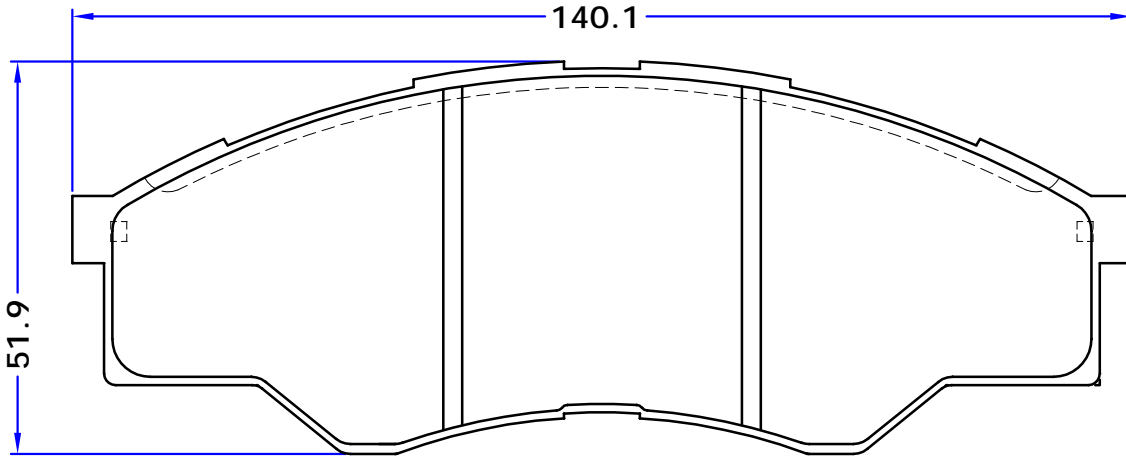

# PARS LENT

BRAKE PADS

**PL 80108**

WVA No. : 24567

THK : 16 mm

**TOYOTA**

HILUX Platform/Chassis (\_N1\_, \_N2\_), 02/05 -  
HILUX VII Pickup (\_N1\_, \_N2\_, \_N3\_), 08/01 -

4 PIECES