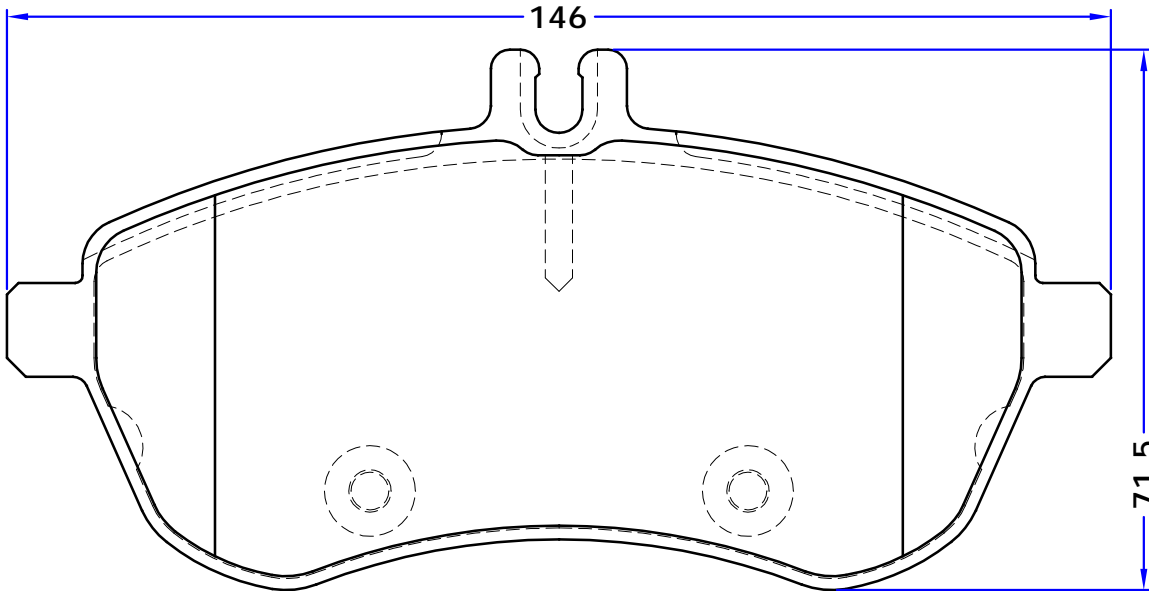

PARS LENT

BRAKE PADS

PL 80153

WVA No. : 24306

THK : 20.2 mm

MERCEDES-BENZ

C-CLASS (W204), 01/07 - 01/14
C-CLASS Coupe (C204), 06/11 -
C-CLASS T-Model (S204), 08/07 -
E-CLASS (W212), 01/09 -
E-CLASS Convertible (A207), 01/10 -
E-CLASS Coupe (C207), 01/09 -
E-CLASS T-Model (S212), 08/09 -

MERCEDES-BENZ

SLC (R172), 01/16 -
SLK (R172), 02/11 -
MERCEDES-BENZ (BBDC)
C-CLASS (W204), 01/08 -

LUCAS

**OE REF :
MERCEDES-BENZ**

- 0054200820
- 0054200920
- 0054201220
- 0054201520
- 0064207120
- 0074201620
- 0074205520
- 0074205620
- 0074205720
- 0074209220
- 0074209290
- A0054200820
- A0054200920
- A0054201220
- A0054201520
- A0064207120
- A0074201620
- A0074205520
- A0074205620
- A0074205720
- A0074209220
- A0074209290

4 PIECES

WWW.PARSLENT.COM