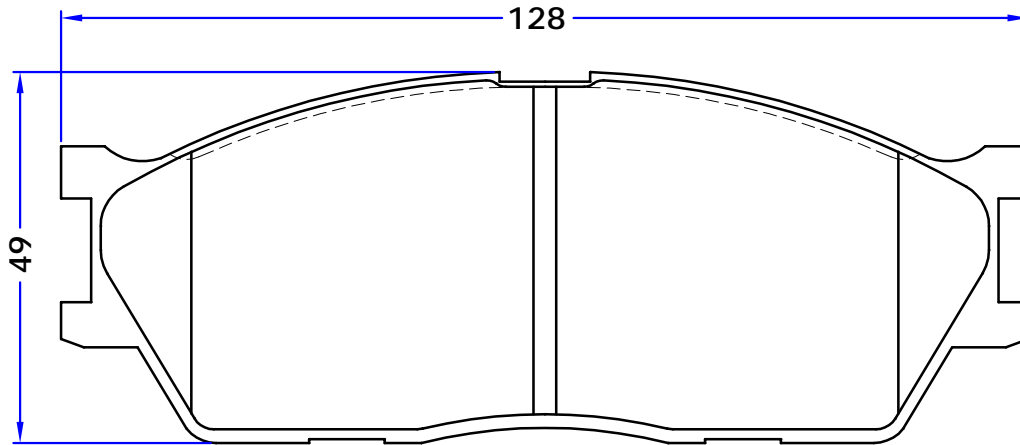

PARS LENT

BRAKE PADS

PL 23873

WVA No. : 23873

THK : 15.8 mm

KIA (RIO)

SUMITOMO

- 2 OUTER PIECES
- 1 INNER PIECE WITH RIGHT WEAR INDICATOR SPRING
- 1 INNER PIECE WITH LEFT WEAR INDICATOR SPRING