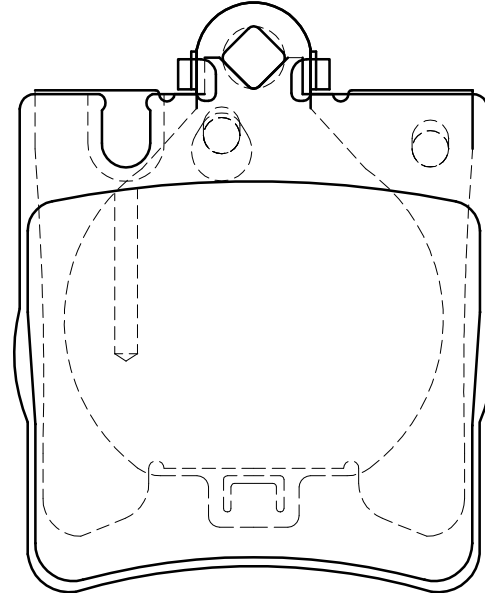

PARS LENT

BRAKE PADS

PL 21898

WVA No. : 21898

THK : 15.7 mm

MERCEDES-BENZ

CLK (C208), 06/97 - 07/02_CLK Convertible (A208), 03/98 - 03/02 _E-CLASS (W210), 06/95 - 03/02 E-CLASS Estate (S210), 06/96 - 03/03 _S-CLASS Coupe (C215), 03/99 - 03/06 _Saloon (W124), 12/84 - 06/93 C-CLASS (W203), 05/00 _C-CLASS Coupe (CL203), 03/01 - 06/11 _C-CLASS T-Model (S203), 03/01 - 08/07 CLC-CLASS (CL203), 05/08 _CLK (C209), 06/02 - _CLK Convertible (A209), 02/03 _E-CLASS Convertible (A124), 05/93 - 03/98 _E-CLASS Coupe (C124), 06/93 - 06/97 _SLK (R171), 03/04 -

TEVES

OE REF:
MERCEDES-BENZ
0024205220
0054201920
A0024205220
A0054201920

3 SIMPLE PIECES
1 PIECE WITH WEAR INDICATOR WIRE

WWW.PARSLENT.COM