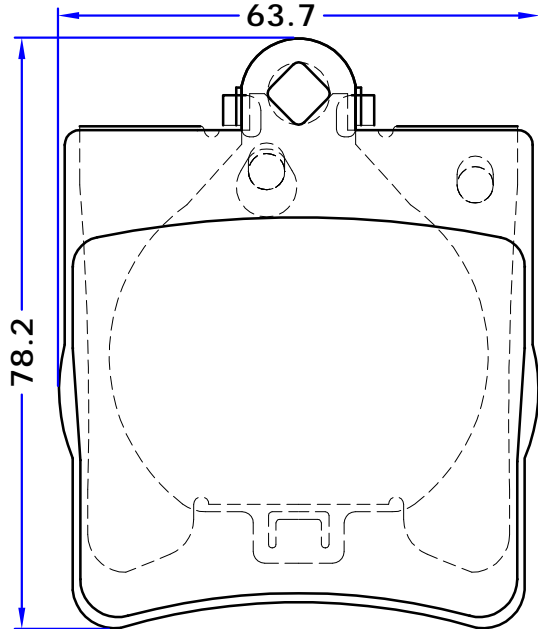

PARS LENT

BRAKE PADS

PL 21898

WVA No. : 21898

THK : 15.7 mm

MERCEDES-BENZ

CLK (C208), 06/97 - 07/02_CLK Convertible (A208), 03/98 - 03/02 _E-CLASS (W210), 06/95 - 03/02 E-CLASS Estate (S210), 06/96 - 03/03 _S-CLASS Coupe (C215), 03/99 - 03/06 _Saloon (W124), 12/84 - 06/93 C-CLASS (W203), 05/00 _C-CLASS Coupe (CL203), 03/01 - 06/11 _C-CLASS T-Model (S203), 03/01 - 08/07 CLC-CLASS (CL203), 05/08 _CLK (C209), 06/02 - _CLK Convertible (A209), 02/03 _E-CLASS Convertible (A124), 05/93 - 03/98 _E-CLASS Coupe (C124), 06/93 - 06/97 _SLK (R171), 03/04 -

TEVES

OE REF:
MERCEDES-BENZ
0024205220
0054201920
A0024205220
A0054201920

3 SIMPLE PIECES
1 PIECE WITH WEAR INDICATOR WIRE

WWW.PARSLENT.COM