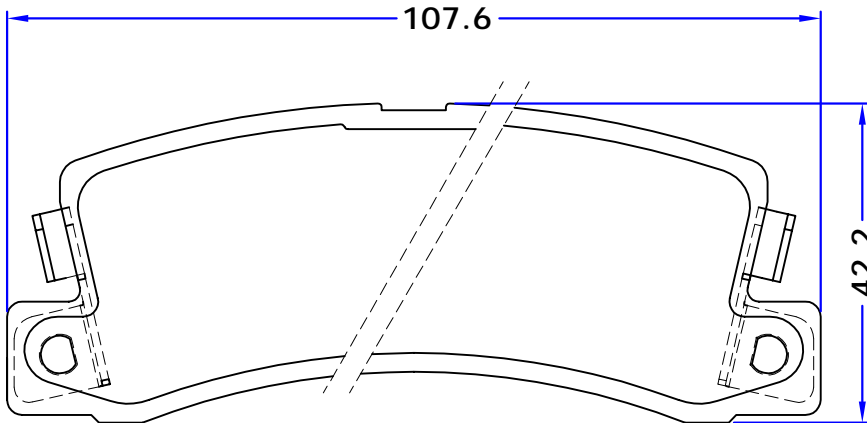

**PL 21833**

**WVA No. : 21833**

**THK : 14.2 mm**

**HOLDEN**  
**LEXUS**

ES (MCV\_, VZV\_), 10/96 - 10/06  
RX (MCU15), 08/97 - 05/03

**TOYOTA**

AVENSIS (AZT22\_, ZZT22\_), 09/97 - 02/03  
AVENSIS Liftback (AT22\_, ST22\_), 09/97 - 02/03  
AVENSIS Station Wagon (AT22\_, ZZT22\_), 09/97 - 02/03  
CAMRY (\_CV1\_, \_XV1\_, \_V1\_), 06/91 - 09/97  
CAMRY (\_V2\_), 10/86 - 06/91  
CAMRY (MCV2\_, MXV2\_), 08/96 - 11/01  
CAMRY (MCV3\_, ACV3\_, \_XV3\_), 08/01 -  
CAMRY Station Wagon (\_V2\_), 11/86 - 06/91  
CAMRY Station Wagon (\_XV1\_, \_CV1\_, \_V10), 06/91 - 08/97  
CARINA E (AT19\_), 04/92 - 09/97  
CARINA E Saloon (\_T19\_), 04/92 - 09/97  
CARINA Mk II (\_T17\_), 12/87 - 06/93  
CARINA Mk II Estate (AT17\_, CT17\_, ST17\_), 12/87 - 04/92  
CARINA Mk II Saloon (ST17\_, AT17, CT17\_), 12/87 - 06/93  
CELICA (AT16\_, ST16\_), 09/85 - 02/90  
CELICA Convertible (AT18\_, ST18\_), 05/91 - 01/94  
CELICA Convertible (ST16\_, AT16\_), 10/86 - 08/90  
CELICA Coupe (AT18\_, ST18\_), 10/89 - 03/94  
CELICA Coupe (ST16\_, AT16\_), 01/87 - 08/90  
CELICA Hatchback (ST16\_, AT16\_), 08/85 - 08/90  
COROLLA (\_E11\_), 04/97 - 01/02  
COROLLA Compact (\_E11\_), 04/97 - 01/02  
COROLLA Liftback (\_E11\_), 04/97 - 01/02  
COROLLA Wagon (\_E11\_), 04/97 - 01/02  
CORONA Saloon, 02/92 - 09/97  
HARRIER (SXU1\_, MCU1\_, ACU1\_), 03/98 - 09/03  
WINDOM (MCV2\_), 10/96 - 07/01

- 2 OUTER PIECES
- 1 INNER PIECE WITH RIGHT WEAR INDICATOR SPRING
- 1 INNER PIECE WITH LEFT WEAR INDICATOR SPRING