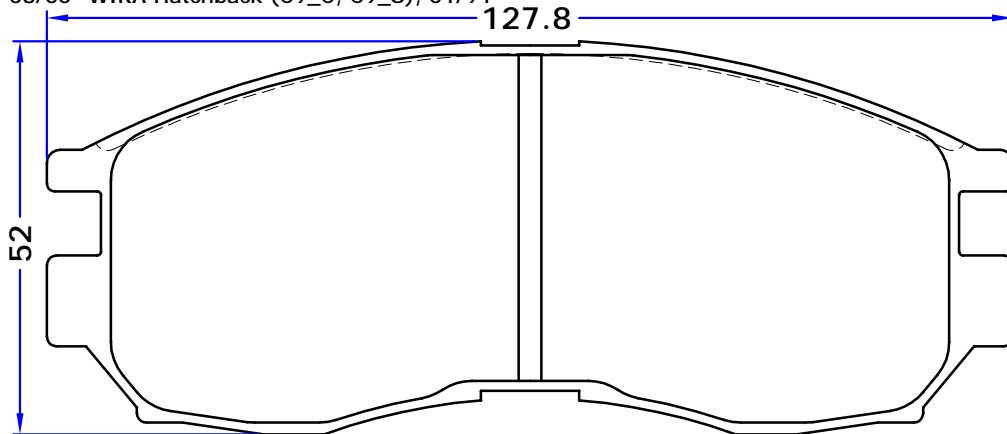

## BRAKE PADS

**PL 21647**

**WVA No. : 21647**

**THK : 16 mm**

**CHRYSLER** \_SEBRING Coupe (FJ), 05/95 - 09/00  
**HONDA** \_ACCORD Mk IV (CB), 11/89 - 10/93 \_ACCORD Mk VI (CE, CF), 02/96 - 10/98  
**HYUNDAI** \_SANTAMO, 10/98  
**MITSUBISHI** \_COLT Mk III (C5\_A), 10/86 - 05/92 \_COLT Mk IV (CA\_A), 03/92 - 04/96 \_ECLIPSE Mk II (D3\_A), 04/94 - 04/99 \_ECLIPSE (D2\_A), 12/89 - 12/95 \_FTO Coupe (DE\_A), 09/94 - 07/01  
**GALANT** Mk IV (E3\_A), 11/88 - 12/92 \_GALANT Mk IV Saloon (E3\_A), 11/87 - 03/93  
**GALANT** Mk V (E5\_A, E7\_A, E8\_A), 11/92 - 10/96 \_GALANT Mk V Saloon (E5\_A, E7\_A, E8\_A), 11/92 - 08/96  
**GALANT** Mk VI (EA\_), 09/96 - 10/04 \_GALANT Mk VI Estate (EA\_), 09/96 - 10/03  
**LANCER** Mk IV (C6\_A, C7\_A), 04/88 - 05/94 \_LANCER Mk V (CB/D\_A), 06/92 - 07/96  
**LANCER** Mk V Estate (CB\_W, CD\_W), 12/92 - 10/03 \_LANCER Mk VI (CJ-CP\_), 09/95 - 09/99  
**SANTAMO**, 03/99 -SPACE RUNNER (N1\_W, N2\_W), 10/91 - 08/99 \_SPACE WAGON (N3\_W, N4\_W), 05/91 - 11/98 \_SPACE WAGON (N9\_W, N8\_W), 10/98 - 12/04  
**PROTON** \_COMPACT (C9\_M), 04/96 -SATRIA (C9\_M), 03/96 -WIRA, 01/00 -WIRA (C9\_S), 01/94 - WIRA Hatchback, 08/00 -WIRA Hatchback (C9\_C, C9\_S), 01/94 -

- 2 OUTER PIECES
- 1 INNER PIECE WITH RIGHT WEAR INDICATOR SPRING
- 1 INNER PIECE WITH LEFT WEAR INDICATOR SPRING

**WWW.PARSLANT.COM**