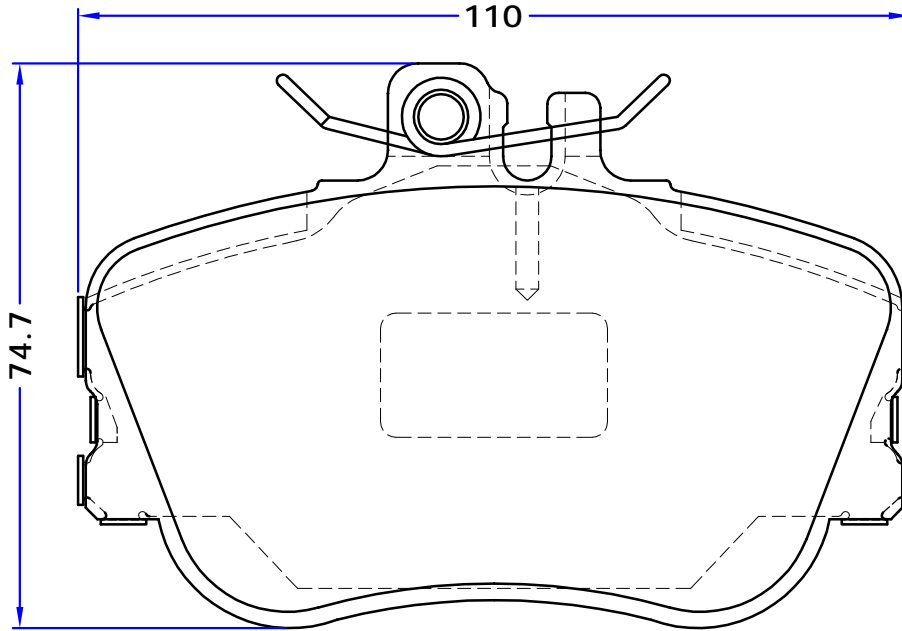

# PARS LENT

BRAKE PADS

**PL 21439**

WVA No. : 21439

THK : 20.1 mm

**MERCEDES-BENZ** (C-CLASS (W202), C-CLASS Saloon (W202), C-CLASS Estate (S202), C-KLASSE (W202), C-KLASSE Kombi (S202), CLASSE C Break (S202))

LUCAS

**OE REF:**  
**MERCEDES-BENZ**

- 0024202120
- 002420212005
- 0024202220
- 002420222005
- 0054200320
- 0054204620
- A0024202120
- A002420212005
- A0024202220
- A002420222005
- A0054200320
- A0054204620
- A054200320