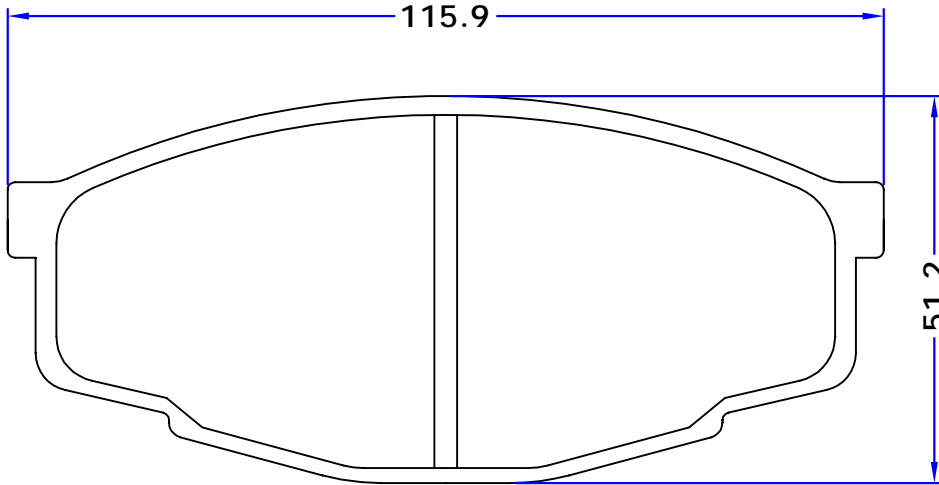

PARS LENT

BRAKE PADS

PL 21042

WVA No. : 21042

THK : 14.6 mm

TOYOTA

CRESSIDA Saloon (RX60_), 09/80 - 09/92

CRESSIDA Station Wagon (RX6_, MX6_, LX6_), 09/80 - 10/85