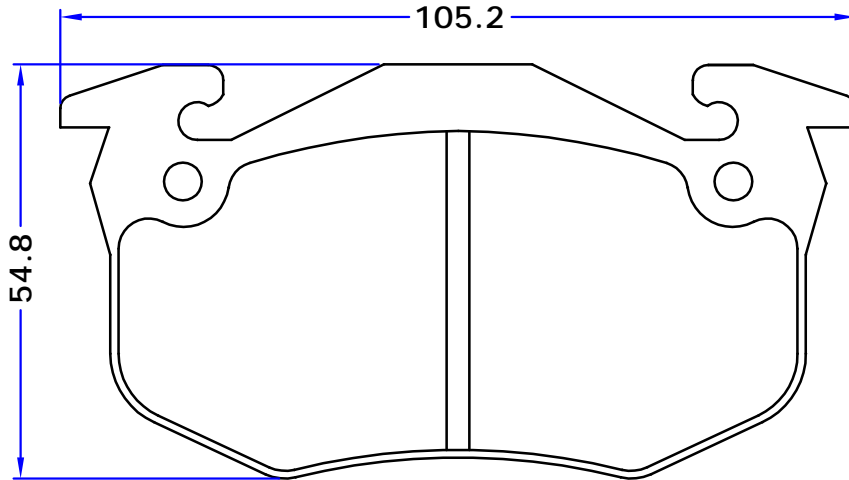

PEUGEOT (106 Mk II (1), 04/96 - 205 Convertible (741B, 20D), 04/86 - 11/95_205 Mk II (20A/C), 01/87 - 09/98 205 (741A/C), 02/83 - 10/87_206 CC (2D), 09/00 - 206 Hatchback (2A/C), 08/98 - 206 Saloon, 03/07 - 206 SW (2E/K), 07/02 - 206 Van, 04/99 - 306 (7B, N3, N5), 04/93 - 10/03_306 Break (7E, N3, N5), 06/94 - 04/02 306 Convertible (7D, N3, N5), 03/94 - 04/02_306 Hatchback (7A, 7C, N3, N5), 01/93 - 10/03 306 Van (N_, 7_), 07/93 - 08/02_309 Mk II (3C, 3A), 07/89 - 12/93_309 (10C, 10A), 10/85 - 12/89)

RENAULT (9 (L42_), 09/81 - 02/97_11 (B/C37_), 03/83 - 09/95_19 Convertible (D53_), 07/91 - 04/92 19 Mk II (B/C53_), 01/91 - 06/01_19 Mk II Box (S53_), 03/92 - 12/95_MEGANE I Classic (LA0/1_), 09/96 - 08/08 19 Mk II Convertible (D53_, 853_), 04/92 - 06/01_19 Mk II Saloon (L53_), 04/92 - 08/03 19 Saloon (L53_), 01/88 - 12/92_19 (B/C53_), 01/88 - 09/94_CLIO I Box (S57_), 01/91 - 09/98 CLIO Mk II (BB0/1/2_, CB0/1/2_), 09/98 - CLIO (B/C57_, 5/357_), 05/90 - 09/98 MEGANE I (BA0/1_), 08/95 - 12/04_MEGANE I Cabriolet (EA0/1_), 10/96 - 08/03_ MEGANE I Coach (DA0/1_), 03/96 - 08/03_SUPER 5 (B/C40_), 10/84 - 12/96_THALIA I (LB0/1/2_), 02/98 -

BENDIX

OE REF:
CITROËN

172201
425071
425104
425146
425148
425196
425197
425256
425257
425271
425274
425311
425442
425490
425311
425442
425490
95659341
95666971
96666971
95659341
95666971
96666971
E171587
E172201
E172219
E172587
E172201
E172587

4 PIECES

WWW.PARSLENT.COM