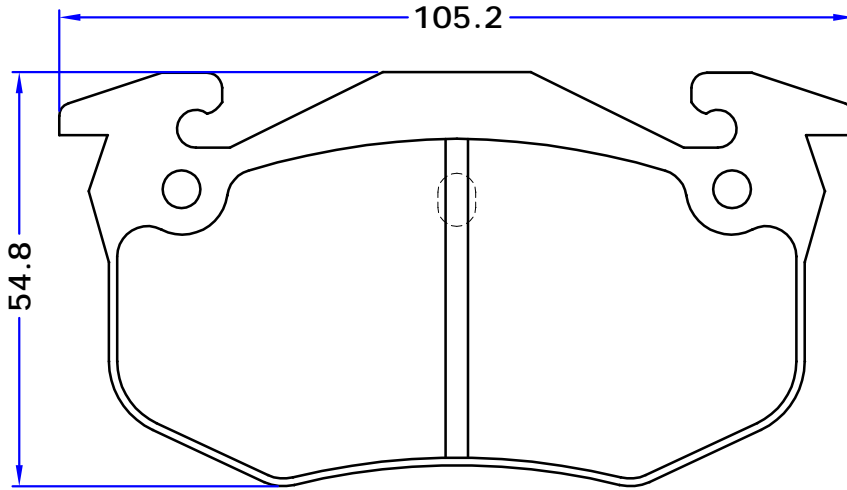

PARS LENT

BRAKE PADS

PL 20973

WVA No. : 20973

THK : 11 mm

PEUGEOT (206 AUTOMATIC)

BENDIX

2 INNER PIECES
2 OUTER PIECES