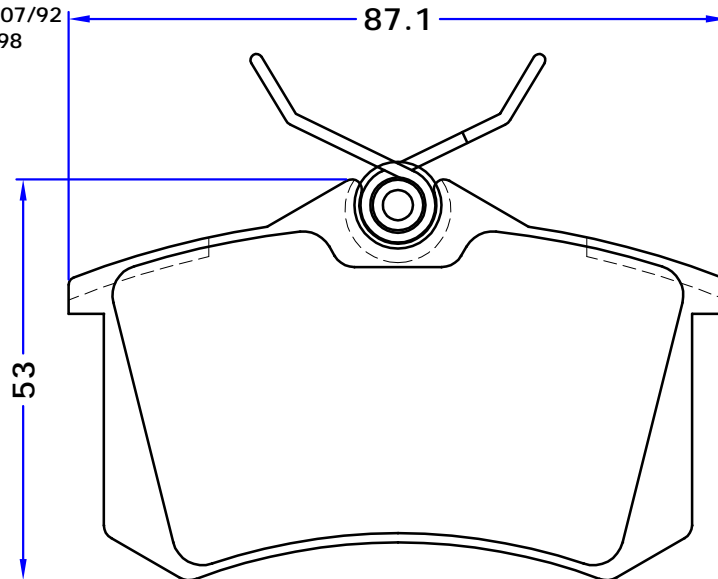

VOLKSWAGEN

- CORRADO (53I), 08/87 - 12/95
- GOLF Mk II (19E, 1G1), 08/83 - 12/92
- GOLF Mk III (1H1), 08/91 - 07/98
- GOLF Mk III Convertible (1E7), 06/98 - 06/02
- GOLF Mk III Convertible (1E7), 07/93 - 05/98
- GOLF Mk III Estate (1H5), 07/93 - 04/99
- JETTA Mk II (19E, 1G2, 165), 01/84 - 12/92
- PASSAT (3A2, 35I), 02/88 - 10/96
- PASSAT (32B), 11/79 - 06/89
- PASSAT Variant (3A5, 35I), 02/88 - 06/97
- PASSAT Variant (32B), 08/80 - 06/89
- POLO Saloon (6KV2), 11/95 - 07/02
- SCIROCCO (53B), 08/80 - 07/92
- VENTO (1H2), 11/91 - 09/98

LUCAS

OE REF:

1. **AUDI**
2. 161698451D
   - 191615415A
   - 191615415D
   - 191698451
   - 191698451A
   - 191698451B
   - 191698451C
   - 191698451D
   - 1E0698451A
   - 1H0698451B
   - 1H0698451C
   - 1H0698451E
   - 1H0698451F
   - 1H0698451G
   - 1H0698451H
   - 8E0698451B
   - 8E0698451D
   - 8E0698451E
   - 8E0698451L
   - JZW698451B
3. **EUROPESTAR**
4. 571361S
5. **PEUGEOT**
6. 425056
   - 425108
7. **RENAULT**
8. 7701206784
9. **SEAT**
10. 161698451D
    - 191615415A
    - 191615415D
    - 191698451
    - 191698451A
    - 191698451B
    - 191698451C
    - 191698451D
    - 191698451E
    - 191698451F
    - 191698451G
    - 1H0698451H
    - 8E0698451B
    - 8E0698451D
    - 8E0698451E
    - 8E0698451L
    - JZW698451B
11. **VOLKSWAGEN**
12. 161698451D
    - 191615415A
    - 191615415D
    - 191698451
    - 191698451A
    - 191698451B
    - 191698451C
    - 191698451D
    - 1E0698451A
    - 1H0698451B
    - 1H0698451C
    - 1H0698451E
    - 1H0698451F
    - 1H0698451G
    - 1H0698451H
    - 8E0698451B
    - 8E0698451D
    - 8E0698451E
    - 8E0698451L
    - JZW698451B

4 PIECES