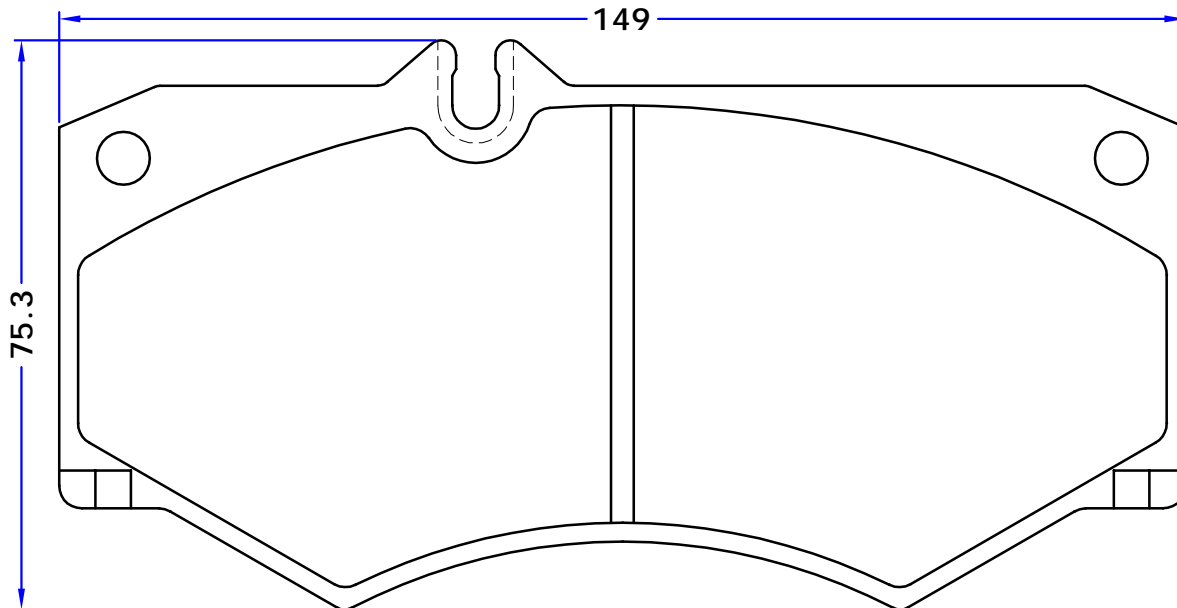

PL 20784

WVA No. : 20784

THK : 18 mm

MERCEDES-BENZ

- G-CLASS (W460), 03/79 - 08/93
- G-CLASS (W461), 02/90 -
- G-CLASS (W463), 09/89 -
- G-CLASS Cabrio (W463), 09/89 -
- HENSCHEL 2-t, 02/73 - 12/77
- T1 Box (601), 05/77 - 02/96
- T1 Box (602), 10/82 - 02/96
- T1 Bus (601), 05/77 - 02/96
- T1 Bus (602), 04/77 - 02/96
- T1 Platform/Chassis (601), 01/77 - 02/96
- T1 Platform/Chassis (602), 04/77 - 02/96
- T1/TN Box Body / Estate, 07/81 - 06/95
- T1/TN Platform/Chassis, 07/81 - 06/95
- T2/L Box Body / Estate, 01/68 - 12/88
- T2/L Platform/Chassis, 01/68 - 12/88
- T2/LN1 Box Body / Estate, 04/86 - 12/94
- T2/LN1 Dumptruck, 04/86 - 12/94
- T2/LN1 Platform/Chassis, 04/86 - 12/94

PUCH

- G-MODELL (W 460), 03/79 - 08/93
- G-MODELL (W 461), 02/90 -
- G-MODELL (W 463), 09/89 -

VOLKSWAGEN

- LT 40-55 I Box (291-512), 04/75 - 06/96
- LT 40-55 I Platform/Chassis (293-909), 04/75 - 06/96

PERROT

OE REF:

- AUDI
- 291698151
- 291698151A

425074

MERCEDES-BENZ

- 0005868942
- 0014201420
- 0015867042
- 0015868942
- 0034200720
- 0044201420
- 0044209820
- 0054209820
- 4604200020
- 6014207620
- 6014208720
- 6014210408
- 6014210608
- 6015860042
- 6694210008
- A0005868942
- A0014201420
- A0015867042
- A0015868942
- A0034200720
- A0044201420
- A0044209820
- A0054209820
- A4604200020
- A6014207620
- A6014208720
- A6014210408
- A6014210608
- A6015860042
- A6694210008

SEAT

- 291698151
- 291698151A
- 291698151
- 291698151A

VOLKSWAGEN

- 291698151
- 291698151A

4 PIECES