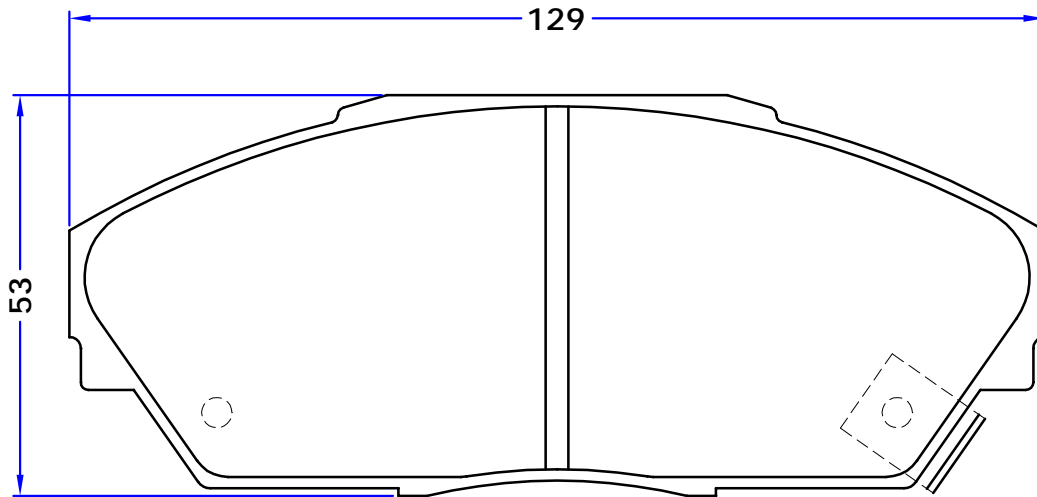

PARS LENT

BRAKE PADS

PL 20067

WVA No. : 20067

THK : 17 mm

MITSUBISHI

AKEBONO

- 2 OUTER PIECES
- 1 INNER PIECE WITH RIGHT WEAR INDICATOR SPRING
- 1 INNER PIECE WITH LEFT WEAR INDICATOR SPRING